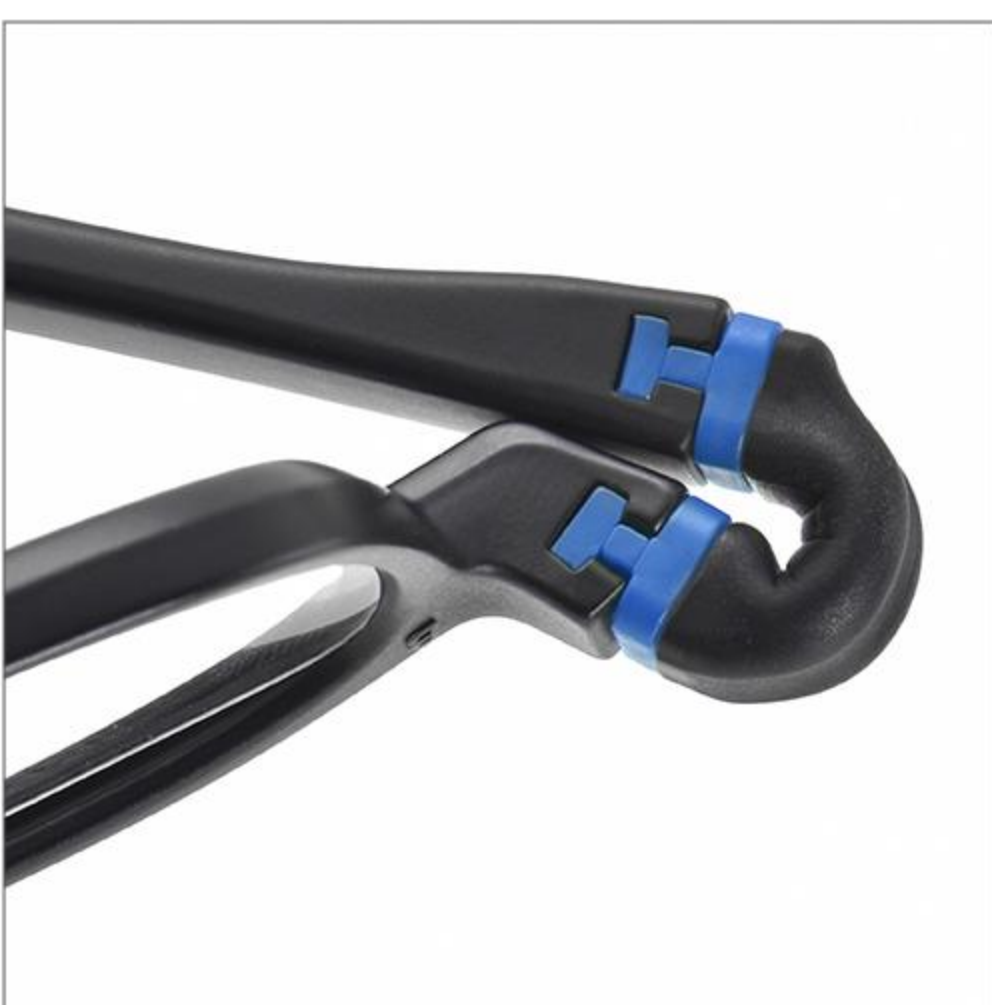

## ONE LENS TWO USES QUICK SWITCHING

■ ELASTIC HINGES ARE NOT AFRAID OF BENDING

■ 360-DEGREE FOLDABLE FRAME

■ PRECISION CONNECTION

# OS5000

MATERIAL: PEBAX

WEIGHT: 11g

CROWD: ADULT

142mm

54mm

39mm

16mm