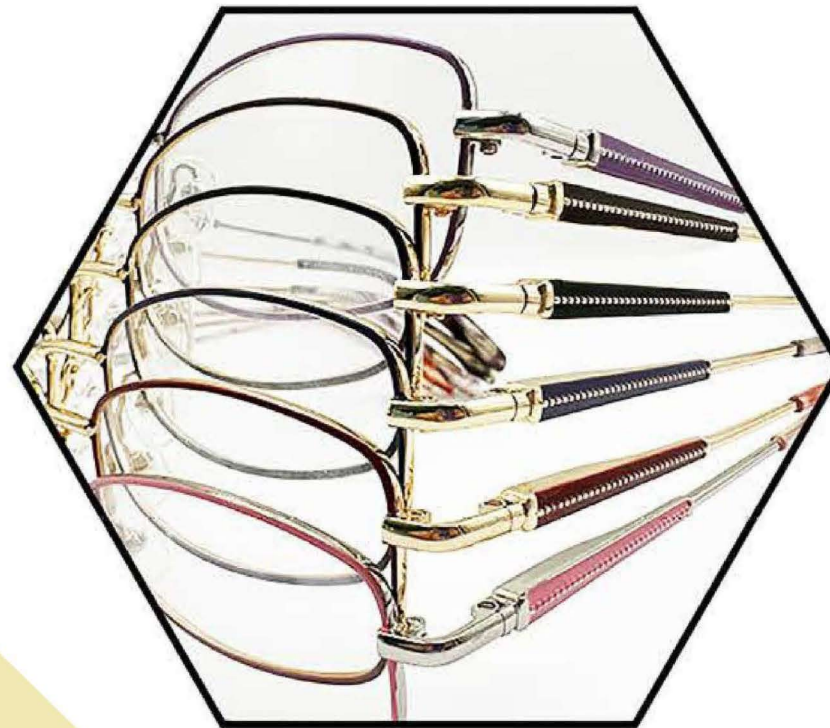

C2 Brown+Black

C5 Blue+Silver

C3 Brown+Gold

C6 Black+Silver

Model:2612

Material: Metal

Size: 53-18-140

Silicon nose-pad