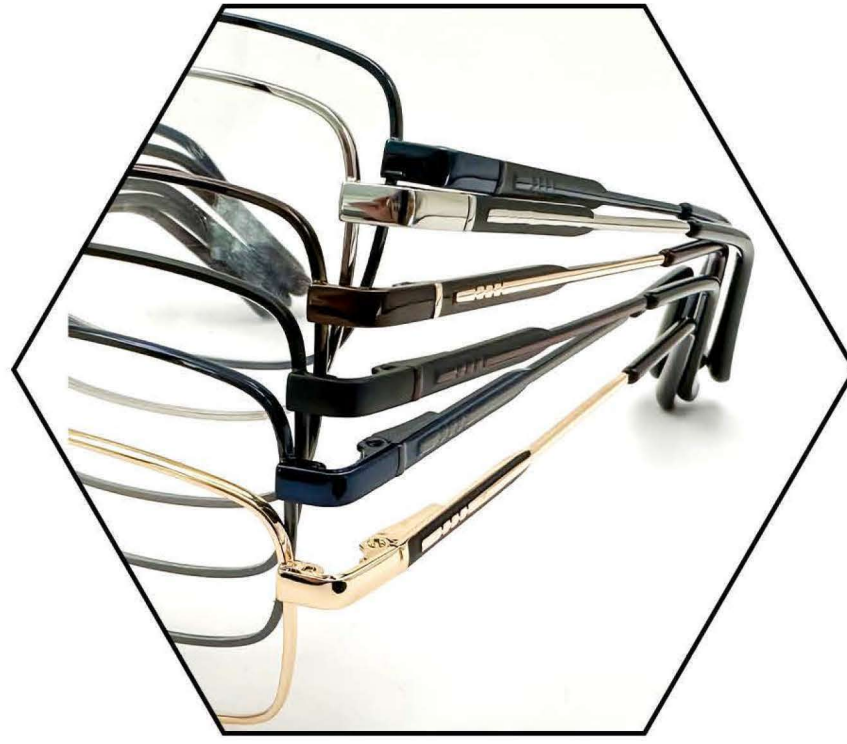

Model: 5159

Material: Metal

Size: 52-18-140

Good quality spring

Double Color

Silicon nose-pad

C1 Gun+Blue

C4 Gold+Brown