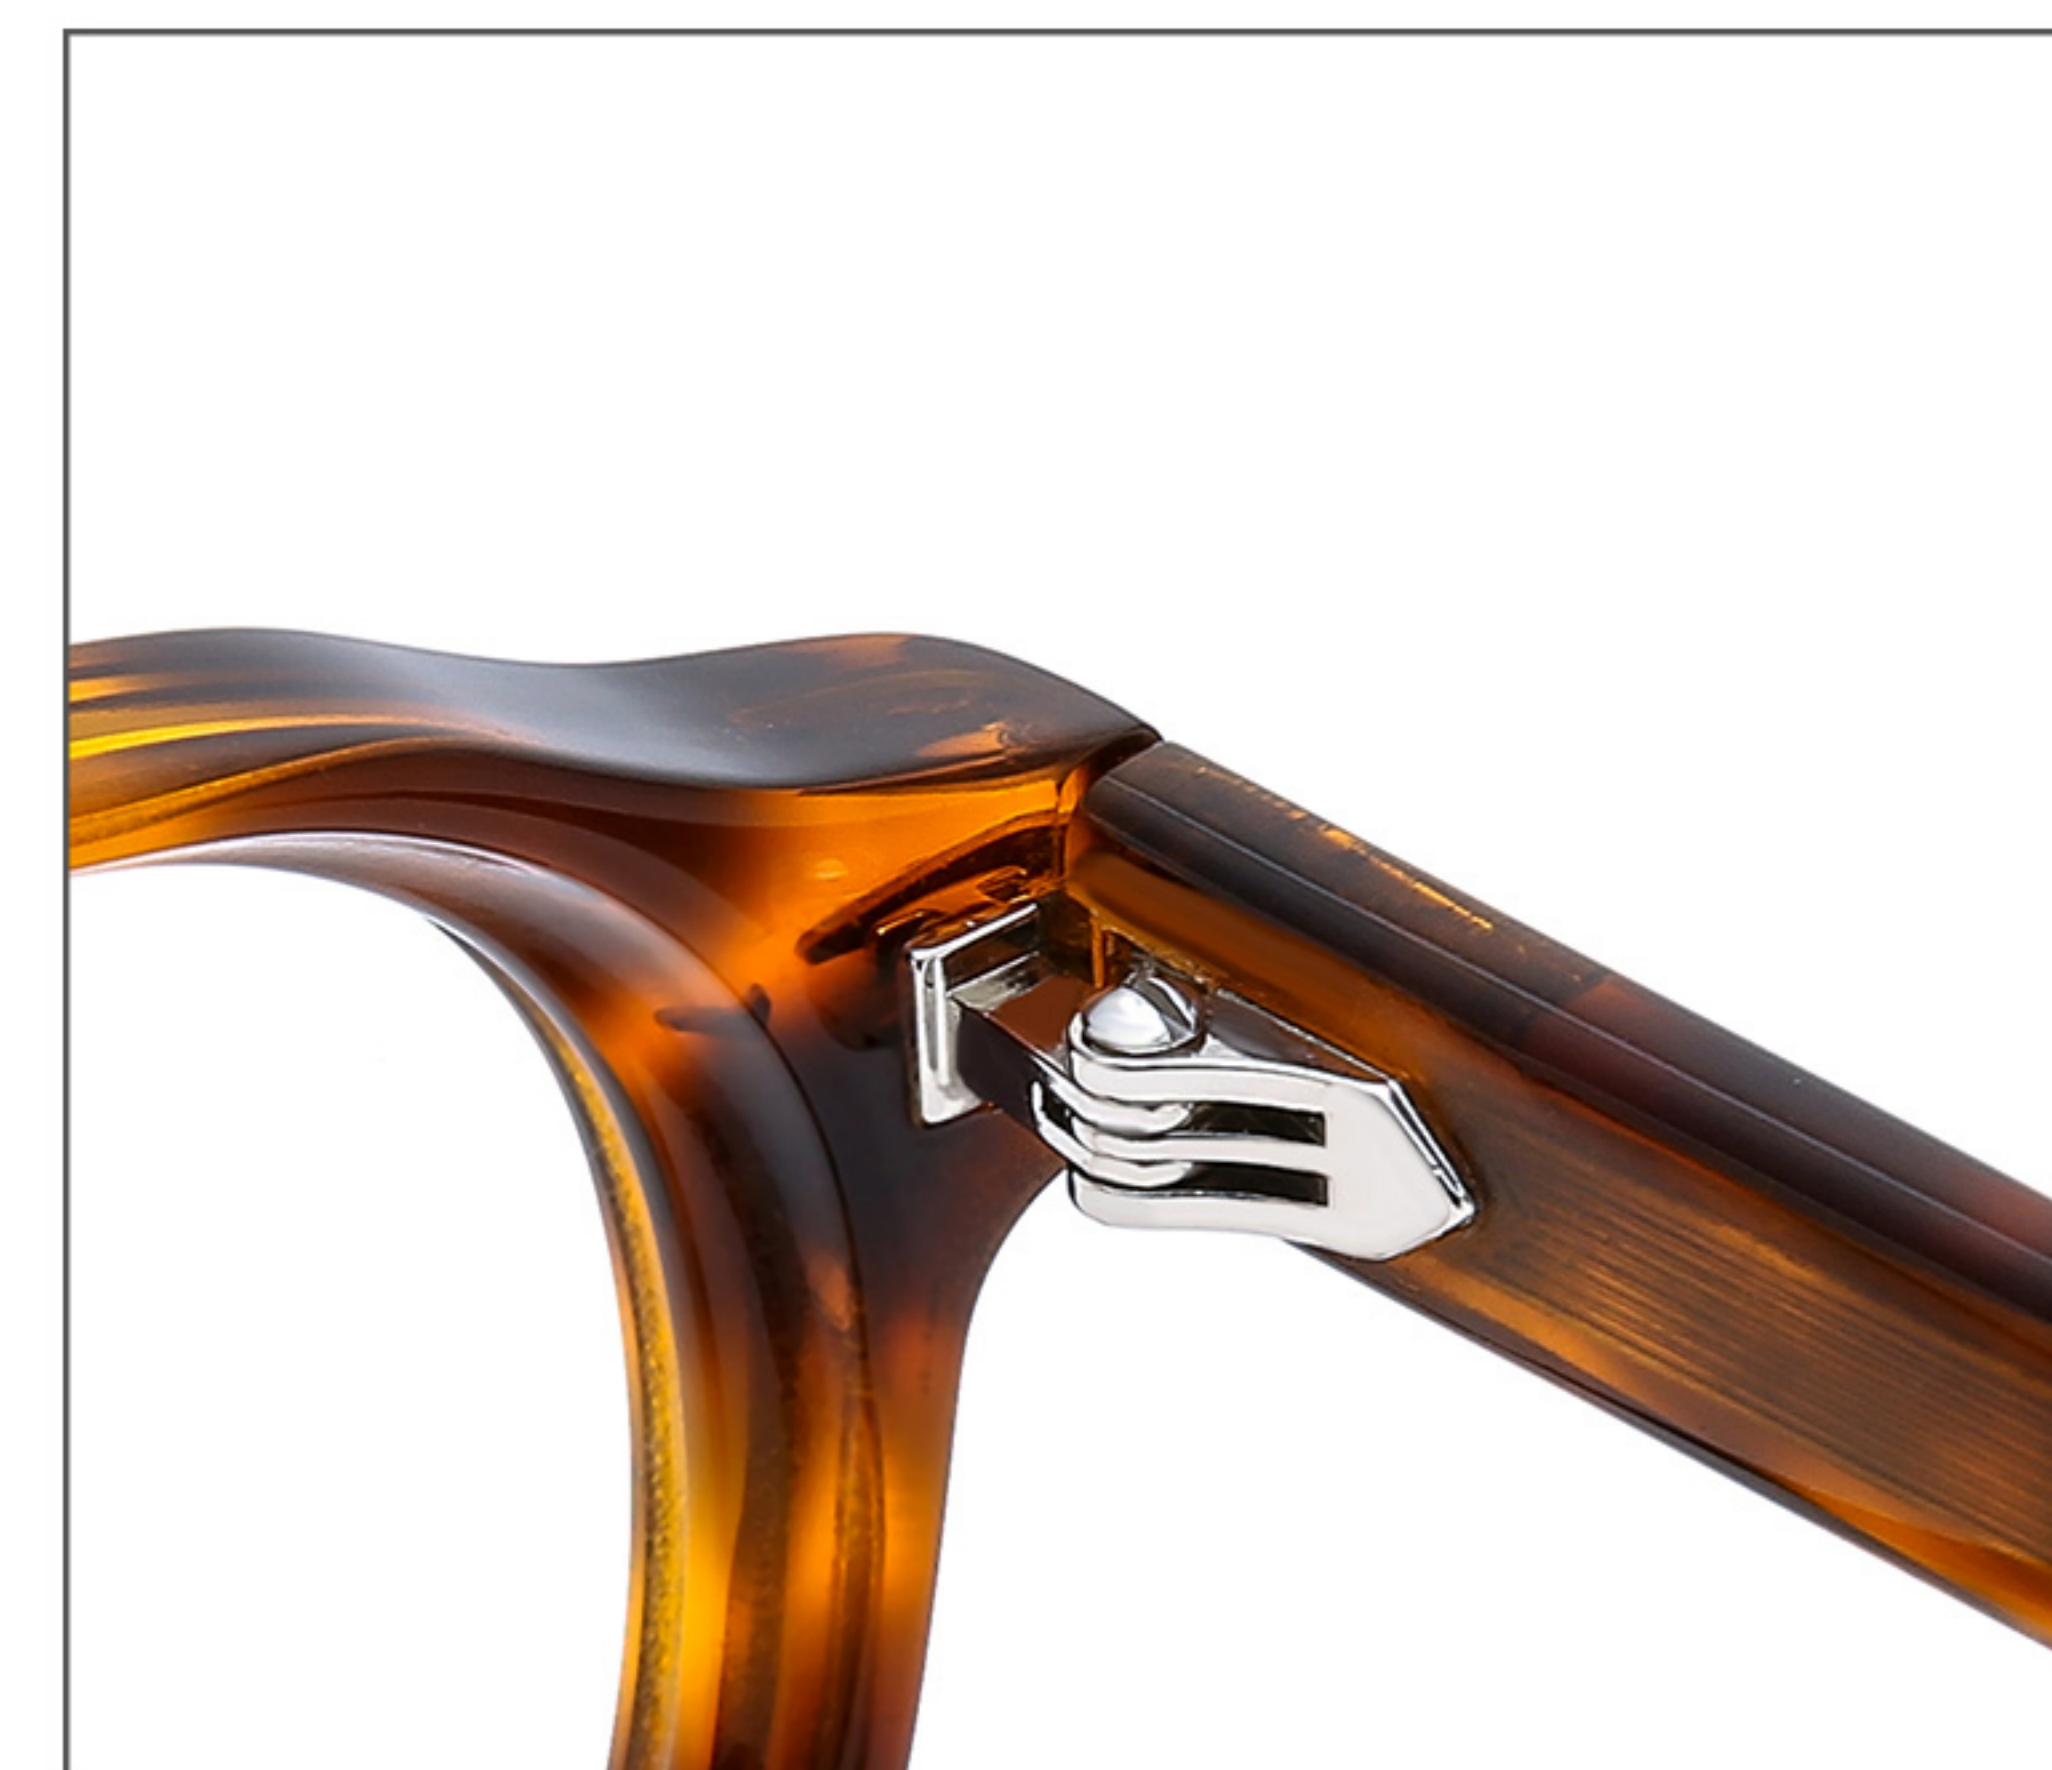

REPAIRABLE SPRING HINGE