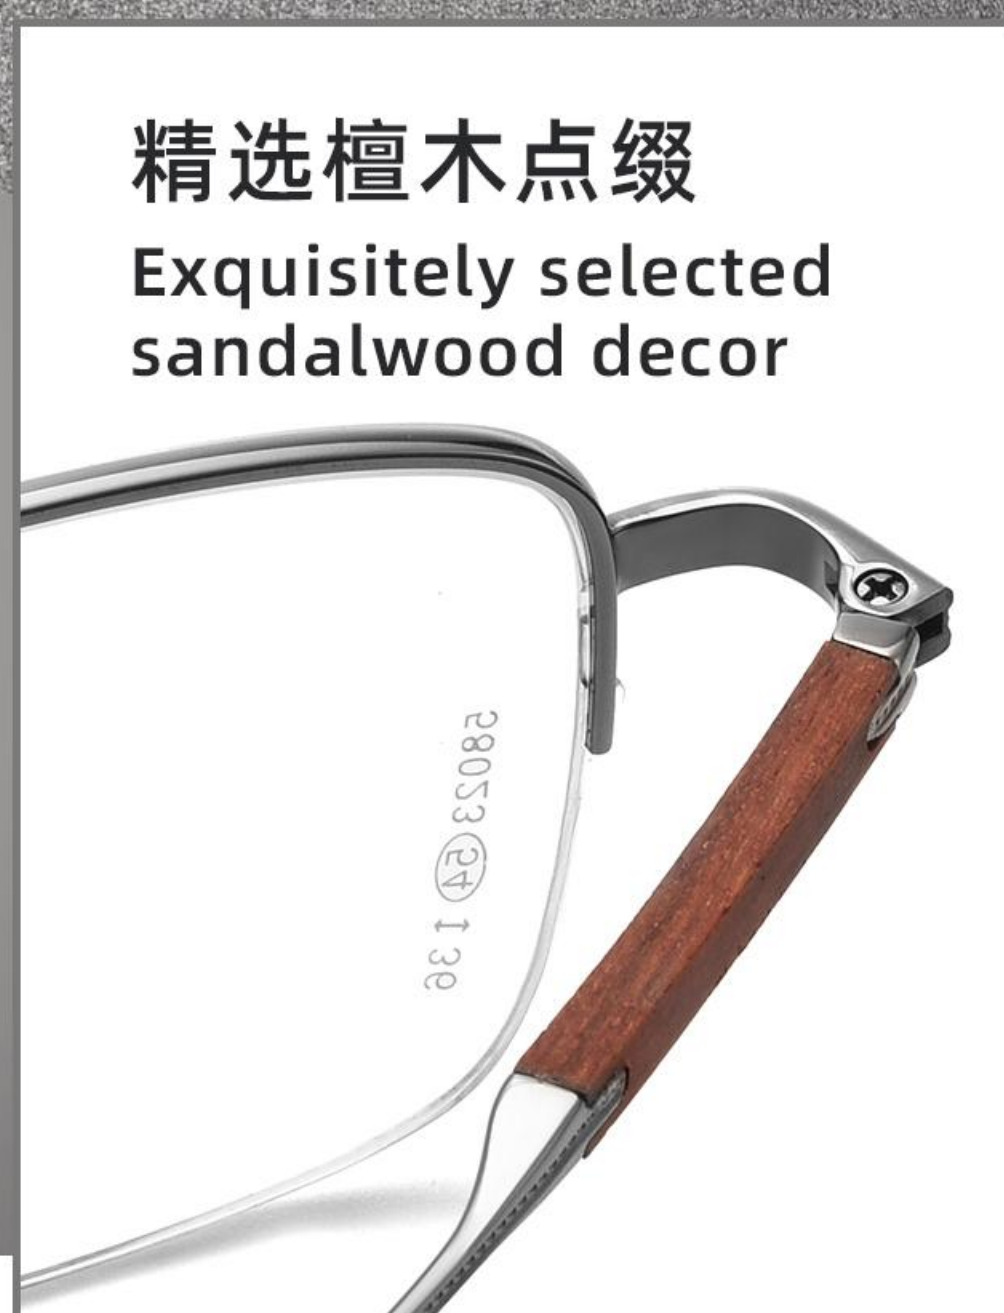

## 高端商务款

High end business style

型号(Model): 58023

尺寸(Size): 54□17-145

材质(Material):  $\beta$ -Titanium

重量(Weight): 14g

加固螺丝铰链  
Secure screw hinge

精选檀木点缀  
Exquisitely selected  
sandalwood decor

时尚板材脚套  
Fashion acetate  
foot cover