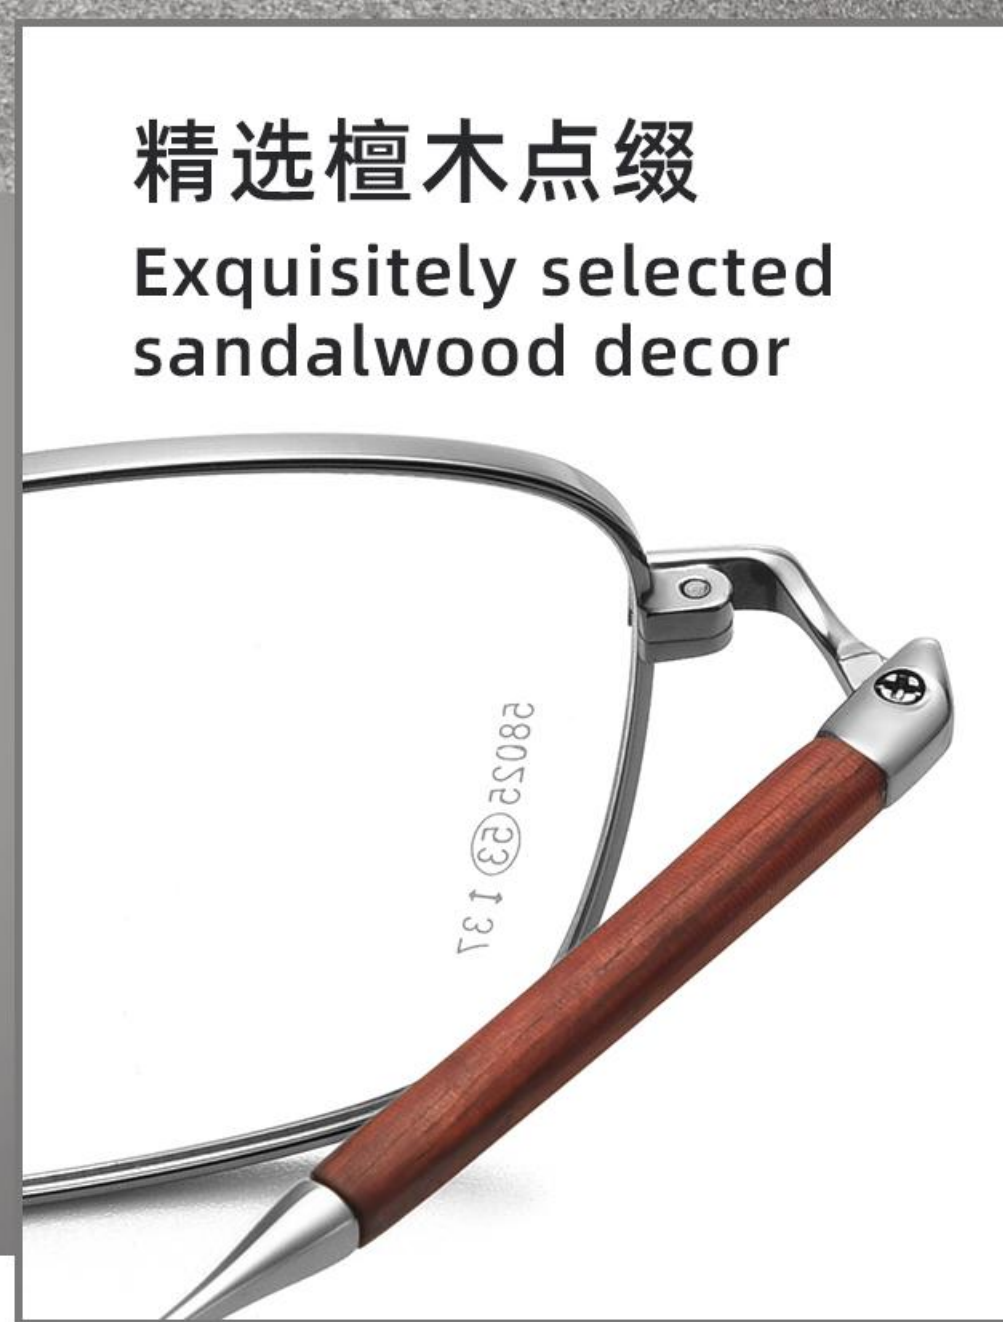

## 高端商务款

High end business style

型号(Model): 58025

尺寸(Size): 53□17-145

材质(Material):  $\beta$ -Titanium

重量(Weight): 11g

加固螺丝铰链  
Secure screw hinge

精选檀木点缀  
Exquisitely selected  
sandalwood decor

时尚板材脚套  
Fashion acetate  
foot cover