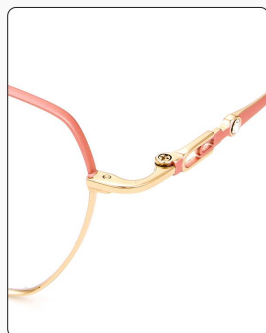

INFORMATION

MODEL:9001 MATERIAL:TITANIUM TYPE:RING FRAME

OVERALL WIDTH	FRAME WIDTH	FRAME HIGHT	NASAL SPACE	LEG LENGTH	WEIGHT
140mm	52mm	41mm	17mm	145mm	9.6g

Blue Rose gold-C1

Color selection

White Sliver-C2

Color selection

Purple Rose gold-C3

Color selection

Pink gold-C4

Color selection

INFORMATION

MODEL:9002 MATERIAL:TITANIUM TYPE:RING FRAME

OVERALL WIDTH	FRAME WIDTH	FRAME HIGHT	NASAL SPACE	LEG LENGTH	WEIGHT
143mm	55mm	43mm	16mm	145mm	10.3g

Purple Rose Gold-C1
Color selection

Green Sliver-C2
Color selection

Blue Rose Gold-C3
Color selection

Pink Gold-C4
Color selection

INFORMATION

MODEL:9003 MATERIAL:TITANIUM TYPE:RING FRAME

OVERALL WIDTH	FRAME WIDTH	FRAME HIGHT	NASAL SPACE	LEG LENGTH	WEIGHT
141mm	52mm	41mm	17mm	145mm	10.2g

Pink Rose Gold-C1
Color selection

Purple Sliver-C2
Color selection

Blue Rose Gold-C3
Color selection

Green Rose Gold-C4
Color selection

INFORMATION

MODEL:9005 MATERIAL:TITANIUM TYPE:RING FRAME

OVERALL WIDTH	FRAME WIDTH	FRAME HIGHT	NASAL SPACE	LEG LENGTH	WEIGHT
136mm	52mm	43mm	17mm	145mm	9.2g