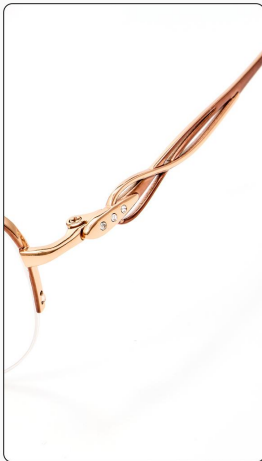

Rose Gold-C1
Color selection

Milk Tea Silver-C2
Color selection

Coffee Rose Gold-C3
Color selection

Light Gray Gold-C4
Color selection

INFORMATION

MODEL:9010 MATERIAL:TITANIUM TYPE:RING FRAME

OVERALL WIDTH	FRAME WIDTH	FRAME HEIGHT	NASAL SPACE	LEG LENGTH	WEIGHT
140mm	54mm	45mm	17mm	145mm	14.8g

Pink and gold gradient-C1
Color selection

Yellow and Silver-C2
Color selection

Rose Gold-C3
Color selection

Green and Gold-C4
Color selection

INFORMATION

MODEL:9011 MATERIAL:TITANIUM TYPE:HALF-FRAME

OVERALL WIDTH	FRAME WIDTH	FRAME HEIGHT	NASAL SPACE	LEG LENGTH	WEIGHT
135mm	54mm	40mm	17mm	145mm	15.6g

Tea Gold-C3
Color selection

Rose Gold-C1
Color selection

Red Gold-C4
Color selection

Purple-C5
Color selection

Blue Silver-C2
Color selection

INFORMATION

MODEL:9012 MATERIAL:TITANIUM TYPE:RING FRAME

OVERALL WIDTH	FRAME WIDTH	FRAME HIGHT	NASAL SPACE	LEG LENGTH	WEIGHT
138mm	53mm	38mm	17mm	145mm	7.9g

Blue Rose gold-C1
Color selection

Pink Sliver-C2
Color selection

Black Rose Gold-C3
Color selection

Flour gold-C4
Color selection

INFORMATION

MODEL:9013 MATERIAL:TITANIUM TYPE:RING FRAME

OVERALL WIDTH	FRAME WIDTH	FRAME HIGHT	NASAL SPACE	LEG LENGTH	WEIGHT
138mm	53mm	40mm	17mm	145mm	16.3g