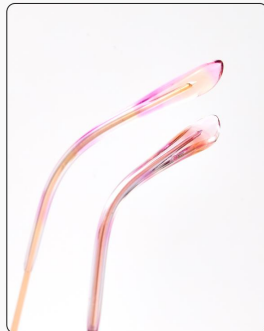

Purple Rose Gold-C1
Color selection

Green Sliver-C2
Color selection

Blue Rose Gold-C3
Color selection

Pink Gold-C4
Color selection

INFORMATION

MODEL:9003 MATERIAL:TITANIUM TYPE:RING FRAME

OVERALL WIDTH	FRAME WIDTH	FRAME HIGHT	NASAL SPACE	LEG LENGTH	WEIGHT
141mm	52mm	41mm	17mm	145mm	10.2g

Pink Rose Gold-C1
Color selection

Purple Sliver-C2
Color selection

Blue Rose Gold-C3
Color selection

Green Rose Gold-C4
Color selection

INFORMATION

MODEL:9005 MATERIAL:TITANIUM TYPE:RING FRAME

OVERALL WIDTH	FRAME WIDTH	FRAME HIGHT	NASAL SPACE	LEG LENGTH	WEIGHT
136mm	52mm	43mm	17mm	145mm	9.2g

Pink Rose Gold-C1
Color selection

Gradient Blue Silver-C2
Color selection

Blue Sliver-C3
Color selection

Purple Gold-C4
Color selection

INFORMATION

MODEL:9006 MATERIAL:TITANIUM TYPE:RING FRAME

OVERALL WIDTH	FRAME WIDTH	FRAME HEIGHT	NASAL SPACE	LEG LENGTH	WEIGHT
140mm	52mm	40mm	17mm	145mm	9.5g

Fragrant Taro Purpl-C1
Color selection

Green-C2
Color selection

Deep Purpl-C3
Color selection

Grey Gold-C4
Color selection

INFORMATION

MODEL:9007 MATERIAL:TITANIUM TYPE:RING FRAME

OVERALL WIDTH	FRAME WIDTH	FRAME HIGHT	NASAL SPACE	LEG LENGTH	WEIGHT
140mm	54mm	43mm	17mm	145mm	14.2g