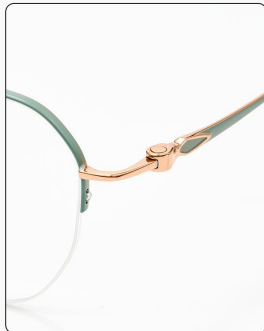

Pink and gold gradient-C1
Color selection

Yellow and Silver-C2
Color selection

Rose Gold-C3
Color selection

Green and Gold-C4
Color selection

INFORMATION

MODEL:9011 MATERIAL:TITANIUM TYPE:HALF-FRAME

OVERALL WIDTH	FRAME WIDTH	FRAME HEIGHT	NASAL SPACE	LEG LENGTH	WEIGHT
135mm	54mm	40mm	17mm	145mm	15.6g

Tea Gold-C3
Color selection

Rose Gold-C1
Color selection

Red Gold-C4
Color selection

Purple-C5
Color selection

Blue Silver-C2
Color selection

INFORMATION

MODEL:9012 MATERIAL:TITANIUM TYPE:RING FRAME

OVERALL WIDTH	FRAME WIDTH	FRAME HIGHT	NASAL SPACE	LEG LENGTH	WEIGHT
138mm	53mm	38mm	17mm	145mm	7.9g

Blue Rose gold-C1
Color selection

Pink Sliver-C2
Color selection

Black Rose Gold-C3
Color selection

Flour gold-C4
Color selection

INFORMATION

MODEL:9013 MATERIAL:TITANIUM TYPE:RING FRAME

OVERALL WIDTH	FRAME WIDTH	FRAME HIGHT	NASAL SPACE	LEG LENGTH	WEIGHT
138mm	53mm	40mm	17mm	145mm	16.3g

Green Rose Gold-C1

Color selection

Purple Rose Sliver-C2

Color selection

Purple Rose Gold-C3

Color selection

Grey Gold-C4

Color selection