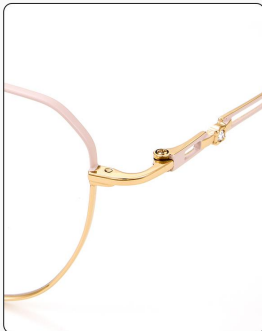

Color selection

Purple Rose gold-C3

Color selection

Pink gold-C4

Color selection

INFORMATION

MODEL:9002 MATERIAL:TITANIUM TYPE:RING FRAME

OVERALL WIDTH	FRAME WIDTH	FRAME HIGHT	NASAL SPACE	LEG LENGTH	WEIGHT
143mm	55mm	43mm	16mm	145mm	10.3g

Purple Rose Gold-C1
Color selection

Green Sliver-C2
Color selection

Blue Rose Gold-C3
Color selection

Pink Gold-C4
Color selection

INFORMATION

MODEL:9003 MATERIAL:TITANIUM TYPE:RING FRAME

OVERALL WIDTH	FRAME WIDTH	FRAME HIGHT	NASAL SPACE	LEG LENGTH	WEIGHT
141mm	52mm	41mm	17mm	145mm	10.2g

Pink Rose Gold-C1
Color selection

Purple Sliver-C2
Color selection

Blue Rose Gold-C3
Color selection

Green Rose Gold-C4
Color selection

INFORMATION

MODEL:9005 MATERIAL:TITANIUM TYPE:RING FRAME

OVERALL WIDTH	FRAME WIDTH	FRAME HIGHT	NASAL SPACE	LEG LENGTH	WEIGHT
136mm	52mm	43mm	17mm	145mm	9.2g

Pink Rose Gold-C1
Color selection

Gradient Blue Silver-C2
Color selection

Blue Sliver-C3
Color selection

Purple Gold-C4
Color selection

INFORMATION

MODEL:9006 MATERIAL:TITANIUM TYPE:RING FRAME

OVERALL WIDTH	FRAME WIDTH	FRAME HEIGHT	NASAL SPACE	LEG LENGTH	WEIGHT
140mm	52mm	40mm	17mm	145mm	9.5g