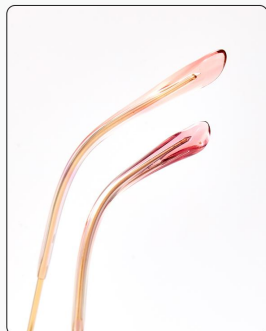

Pink Rose Gold-C1
Color selection

Gradient Blue Silver-C2
Color selection

Blue Sliver-C3
Color selection

Purple Gold-C4
Color selection

INFORMATION

MODEL:9006 MATERIAL:TITANIUM TYPE:RING FRAME

OVERALL WIDTH	FRAME WIDTH	FRAME HEIGHT	NASAL SPACE	LEG LENGTH	WEIGHT
140mm	52mm	40mm	17mm	145mm	9.5g

Fragrant Taro Purpl-C1
Color selection

Green-C2
Color selection

Deep Purpl-C3
Color selection

Grey Gold-C4
Color selection

INFORMATION

MODEL:9007 MATERIAL:TITANIUM TYPE:RING FRAME

OVERALL WIDTH	FRAME WIDTH	FRAME HIGHT	NASAL SPACE	LEG LENGTH	WEIGHT
140mm	54mm	43mm	17mm	145mm	14.2g

White Grey Gold-C1

Color selection

Silver Gray-C2

Color selection

Rose Gold-C3

Color selection

Grey Gold-C4

Color selection

INFORMATION

MODEL:9008 MATERIAL:TITANIUM TYPE:RING FRAME

OVERALL WIDTH	FRAME WIDTH	FRAME HIGHT	NASAL SPACE	LEG LENGTH	WEIGHT
140mm	54mm	40mm	18mm	145mm	8g

Pink Gold-C1
Color selection

Silver Purple-C2
Color selection