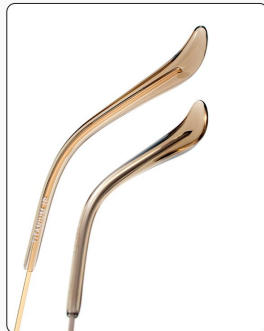

INFORMATION

MODEL:9018 MATERIAL:TITANIUM TYPE:RING FRAME

OVERALL WIDTH	FRAME WIDTH	FRAME HEIGHT	NASAL SPACE	LEG LENGTH	WEIGHT
136mm	52mm	41mm	17mm	145mm	9.6g

Pink Rose Gold-C1

Color selection

Wine Red Silver-C2

Color selection

Sauce Rose Gold-C3

Color selection

Pink Gold-C4

Color selection

INFORMATION

MODEL:9019 MATERIAL:TITANIUM TYPE:RING FRAME

OVERALL WIDTH	FRAME WIDTH	FRAME HIGHT	NASAL SPACE	LEG LENGTH	WEIGHT
138mm	52mm	41mm	16mm	145mm	9.4g

Green Rose Gold-C1

Color selection

Khaki silver-C2

Color selection

Purple Rose Gold-C3

Color selection

Gray Gold-C4

Color selection