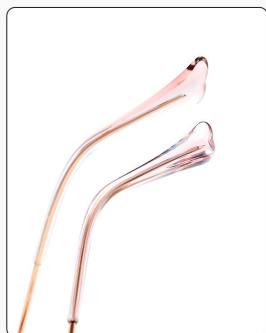

Tea Gold-C3
Color selection

Rose Gold-C1
Color selection

Red Gold-C4
Color selection

Purple-C5
Color selection

Blue Silver-C2
Color selection

INFORMATION

MODEL:9012 MATERIAL:TITANIUM TYPE:RING FRAME

OVERALL WIDTH	FRAME WIDTH	FRAME HIGHT	NASAL SPACE	LEG LENGTH	WEIGHT
138mm	53mm	38mm	17mm	145mm	7.9g

Blue Rose gold-C1
Color selection

Pink Sliver-C2
Color selection

Black Rose Gold-C3
Color selection

Flour gold-C4
Color selection

INFORMATION

MODEL:9013 MATERIAL:TITANIUM TYPE:RING FRAME

OVERALL WIDTH	FRAME WIDTH	FRAME HIGHT	NASAL SPACE	LEG LENGTH	WEIGHT
138mm	53mm	40mm	17mm	145mm	16.3g

Green Rose Gold-C1

Color selection

Purple Rose Sliver-C2

Color selection

Purple Rose Gold-C3

Color selection

Grey Gold-C4

Color selection

INFORMATION

MODEL:9015 MATERIAL:TITANIUM TYPE:RING FRAME

OVERALL WIDTH	FRAME WIDTH	FRAME HIGHT	NASAL SPACE	LEG LENGTH	WEIGHT
142mm	59mm	42mm	17mm	145mm	16.5g

Gold-C1
Color selection

Gold Sliver-C2
Color selection