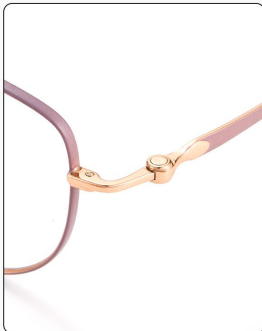

Purple Rose Gold-C1
Color selection

Green Sliver-C2
Color selection

Blue Rose Gold-C3
Color selection

Pink Gold-C4
Color selection

INFORMATION

MODEL:9003 MATERIAL:TITANIUM TYPE:RING FRAME

OVERALL WIDTH	FRAME WIDTH	FRAME HIGHT	NASAL SPACE	LEG LENGTH	WEIGHT
141mm	52mm	41mm	17mm	145mm	10.2g

Pink Rose Gold-C1
Color selection

Purple Sliver-C2
Color selection

Blue Rose Gold-C3
Color selection

Green Rose Gold-C4
Color selection

INFORMATION

MODEL:9005 MATERIAL:TITANIUM TYPE:RING FRAME

OVERALL WIDTH	FRAME WIDTH	FRAME HIGHT	NASAL SPACE	LEG LENGTH	WEIGHT
136mm	52mm	43mm	17mm	145mm	9.2g

Pink Rose Gold-C1
Color selection

Gradient Blue Silver-C2
Color selection

Blue Sliver-C3
Color selection

Purple Gold-C4
Color selection

INFORMATION

MODEL:9006 MATERIAL:TITANIUM TYPE:RING FRAME

OVERALL WIDTH	FRAME WIDTH	FRAME HEIGHT	NASAL SPACE	LEG LENGTH	WEIGHT
140mm	52mm	40mm	17mm	145mm	9.5g

Fragrant Taro Purpl-C1
Color selection

Green-C2
Color selection

Deep Purpl-C3
Color selection

Grey Gold-C4
Color selection

INFORMATION

MODEL:9007 MATERIAL:TITANIUM TYPE:RING FRAME

OVERALL WIDTH	FRAME WIDTH	FRAME HIGHT	NASAL SPACE	LEG LENGTH	WEIGHT
140mm	54mm	43mm	17mm	145mm	14.2g