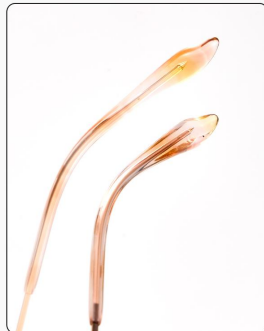

Rose Gold-C1
Color selection

Milk Tea Silver-C2
Color selection

Coffee Rose Gold-C3
Color selection

Light Gray Gold-C4
Color selection

INFORMATION

MODEL:9010 MATERIAL:TITANIUM TYPE:RING FRAME

OVERALL WIDTH	FRAME WIDTH	FRAME HEIGHT	NASAL SPACE	LEG LENGTH	WEIGHT
140mm	54mm	45mm	17mm	145mm	14.8g

Pink and gold gradient-C1
Color selection

Yellow and Silver-C2
Color selection

Rose Gold-C3
Color selection

Green and Gold-C4
Color selection

INFORMATION

MODEL:9011 MATERIAL:TITANIUM TYPE:HALF-FRAME

OVERALL WIDTH	FRAME WIDTH	FRAME HEIGHT	NASAL SPACE	LEG LENGTH	WEIGHT
135mm	54mm	40mm	17mm	145mm	15.6g

Tea Gold-C3
Color selection

Rose Gold-C1
Color selection

Red Gold-C4
Color selection

Purple-C5
Color selection

Blue Silver-C2
Color selection

INFORMATION

MODEL:9012 MATERIAL:TITANIUM TYPE:RING FRAME

OVERALL WIDTH	FRAME WIDTH	FRAME HIGHT	NASAL SPACE	LEG LENGTH	WEIGHT
138mm	53mm	38mm	17mm	145mm	7.9g

Blue Rose gold-C1
Color selection

Pink Sliver-C2
Color selection

Black Rose Gold-C3
Color selection

Flour gold-C4
Color selection

INFORMATION

MODEL:9013 MATERIAL:TITANIUM TYPE:RING FRAME

OVERALL WIDTH	FRAME WIDTH	FRAME HIGHT	NASAL SPACE	LEG LENGTH	WEIGHT
138mm	53mm	40mm	17mm	145mm	16.3g