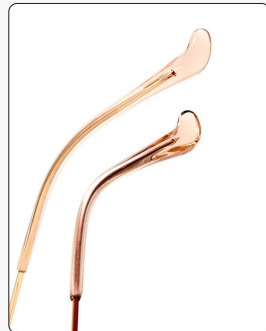

Green Rose Gold-C1

Color selection

Khaki silver-C2

Color selection

Purple Rose Gold-C3

Color selection

Gray Gold-C4

Color selection

INFORMATION

MODEL:9020 MATERIAL:TITANIUM TYPE:RING FRAME

OVERALL WIDTH	FRAME WIDTH	FRAME HEIGHT	NASAL SPACE	LEG LENGTH	WEIGHT
140mm	53mm	42mm	16mm	145mm	9.5g

Purple Rose Gold
Color selection

Green Rose Gold
Color selection

Pink Gold
Color selection

Blue Sliver
Color selection

INFORMATION

MODEL:9021 MATERIAL:TITANIUM TYPE:RING FRAME

OVERALL WIDTH	FRAME WIDTH	FRAME HIGHT	NASAL SPACE	LEG LENGTH	WEIGHT
136mm	51mm	39mm	16mm	145mm	9.4g

Pink Rose Gold-C1
Color selection

Green silver-C2
Color selection

Wine Red Rose Gold-C3
Color selection

Mocha Gold-C4
Color selection

INFORMATION

Mocha Rose Gold-C1
Color selection

MODEL:9022 MATERIAL:TITANIUM TYPE:RING FRAME