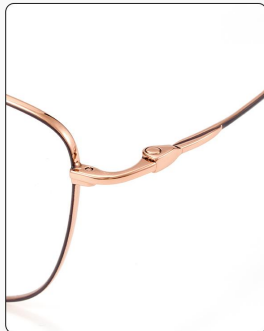

Color selection

Sauce Rose Gold-C3

Color selection

Pink Gold-C4

Color selection

INFORMATION

MODEL:9019 MATERIAL:TITANIUM TYPE:RING FRAME

OVERALL WIDTH	FRAME WIDTH	FRAME HIGHT	NASAL SPACE	LEG LENGTH	WEIGHT
138mm	52mm	41mm	16mm	145mm	9.4g

Green Rose Gold-C1

Color selection

Khaki silver-C2

Color selection

Purple Rose Gold-C3

Color selection

Gray Gold-C4

Color selection

INFORMATION

MODEL:9020 MATERIAL:TITANIUM TYPE:RING FRAME

OVERALL WIDTH	FRAME WIDTH	FRAME HEIGHT	NASAL SPACE	LEG LENGTH	WEIGHT
140mm	53mm	42mm	16mm	145mm	9.5g

Purple Rose Gold
Color selection

Green Rose Gold
Color selection

Pink Gold
Color selection

Blue Sliver
Color selection

INFORMATION

MODEL:9021 MATERIAL:TITANIUM TYPE:RING FRAME

OVERALL WIDTH	FRAME WIDTH	FRAME HIGHT	NASAL SPACE	LEG LENGTH	WEIGHT
136mm	51mm	39mm	16mm	145mm	9.4g