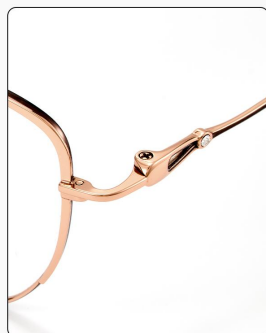

INFORMATION

MODEL:9015 MATERIAL:TITANIUM TYPE:RING FRAME

OVERALL WIDTH	FRAME WIDTH	FRAME HIGHT	NASAL SPACE	LEG LENGTH	WEIGHT
142mm	59mm	42mm	17mm	145mm	16.5g

Gold-C1
Color selection

Gold Sliver-C2
Color selection

Pink Rose gold-C3
Color selection

Coffee gold-C4
Color selection

INFORMATION

MODEL:9017 MATERIAL:TITANIUM TYPE:RING FRAME

OVERALL WIDTH	FRAME WIDTH	FRAME HIGHT	NASAL SPACE	LEG LENGTH	WEIGHT
132mm	50mm	42mm	16mm	145mm	9.6g

Green Rose Gold-C1

Color selection

Pink Silver-C2

Color selection

Purple Rose Gold-C3

Color selection

Pink Gold-C4

Color selection

INFORMATION

MODEL:9018 MATERIAL:TITANIUM TYPE:RING FRAME

OVERALL WIDTH	FRAME WIDTH	FRAME HEIGHT	NASAL SPACE	LEG LENGTH	WEIGHT
136mm	52mm	41mm	17mm	145mm	9.6g

Pink Rose Gold-C1

Color selection

Wine Red Silver-C2