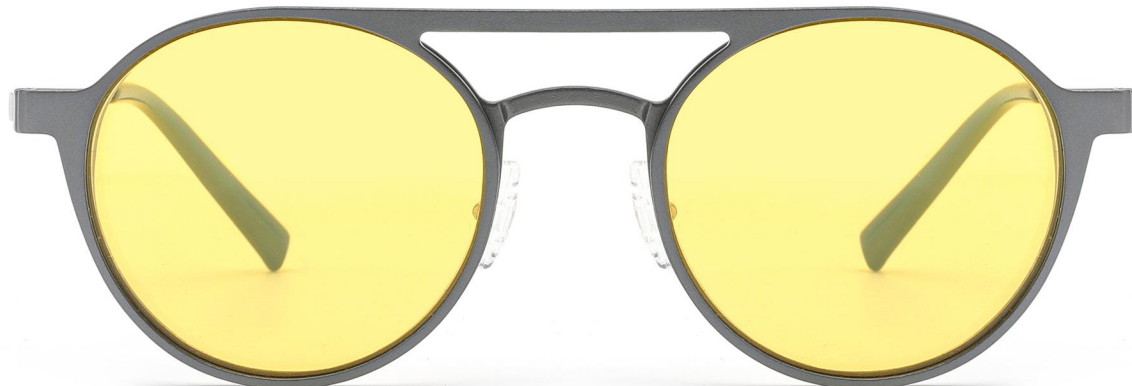

MODEL:2324

SIZE:54-16-145

ALUMINUM+TITANIUM

CLIP-ON: GREY

CLIP-ON: NIGHT VISION

C1

C2

C3

C4

MODEL:2325

SIZE:48-21-145

ALUMINUM+TITANIUM

CLIP-ON: GREY

CLIP-ON: NIGHT VISION

C1

C2

C3

C4

MODEL:2326

SIZE:55-17-145

ALUMINUM+TITANIUM

CLIP-ON: GREY

CLIP-ON: NIGHT VISION

C1

C1

C2

C3

C4

MODEL:2328

SIZE:54-18-145

ALUMINUM+TITANIUM

CLIP-ON: GREY