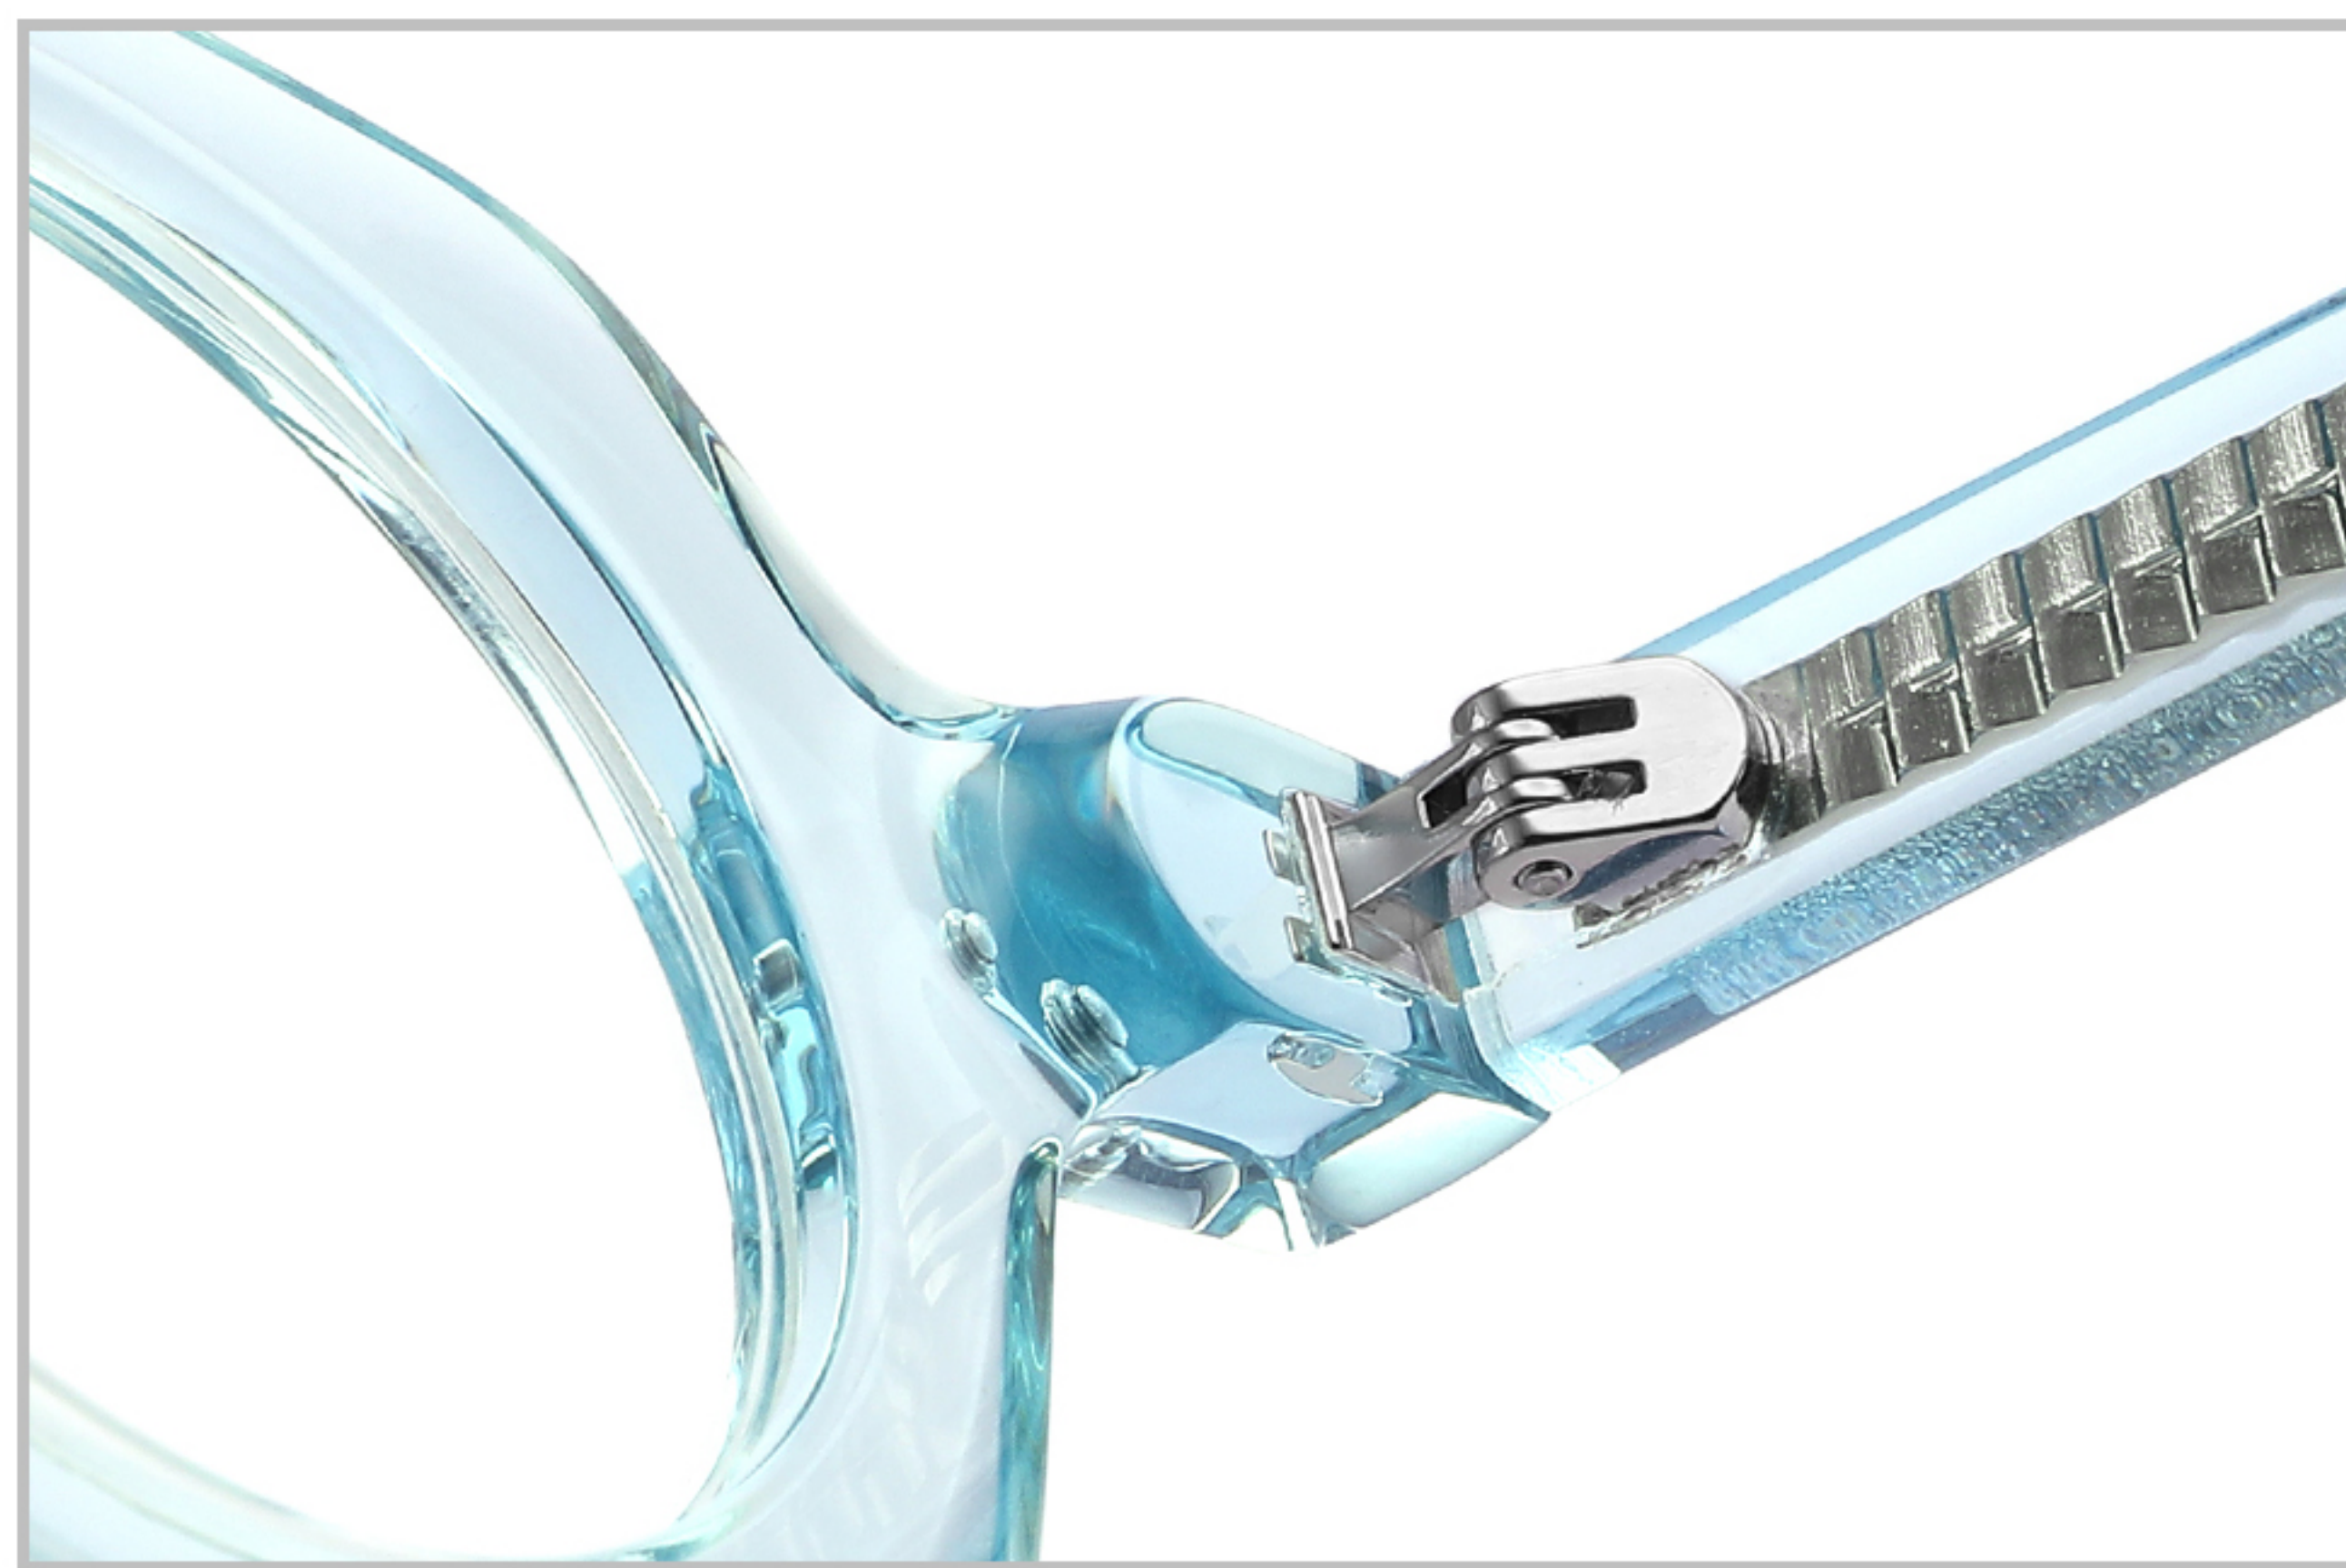

ACETATE

Model:FG1581

Size:54-20-145

COLOR DISPLAY

C1 black

C2 demi

C3 grey

C4 transparent brown

ACETATE

Model:FG1582

Size:39-26-145

COLOR DISPLAY

C1 black

C2 demi

C3 transparent blue

C4 transparent brown

ACETATE

Model:FG1583

Size:58-18-145

(141mm)

(58mm)

(54mm)

(18mm)

(145mm)

Size:49-23-145

(141mm)

(49mm)

(55mm)

(23mm)

(145mm)

(37g)

COLOR DISPLAY