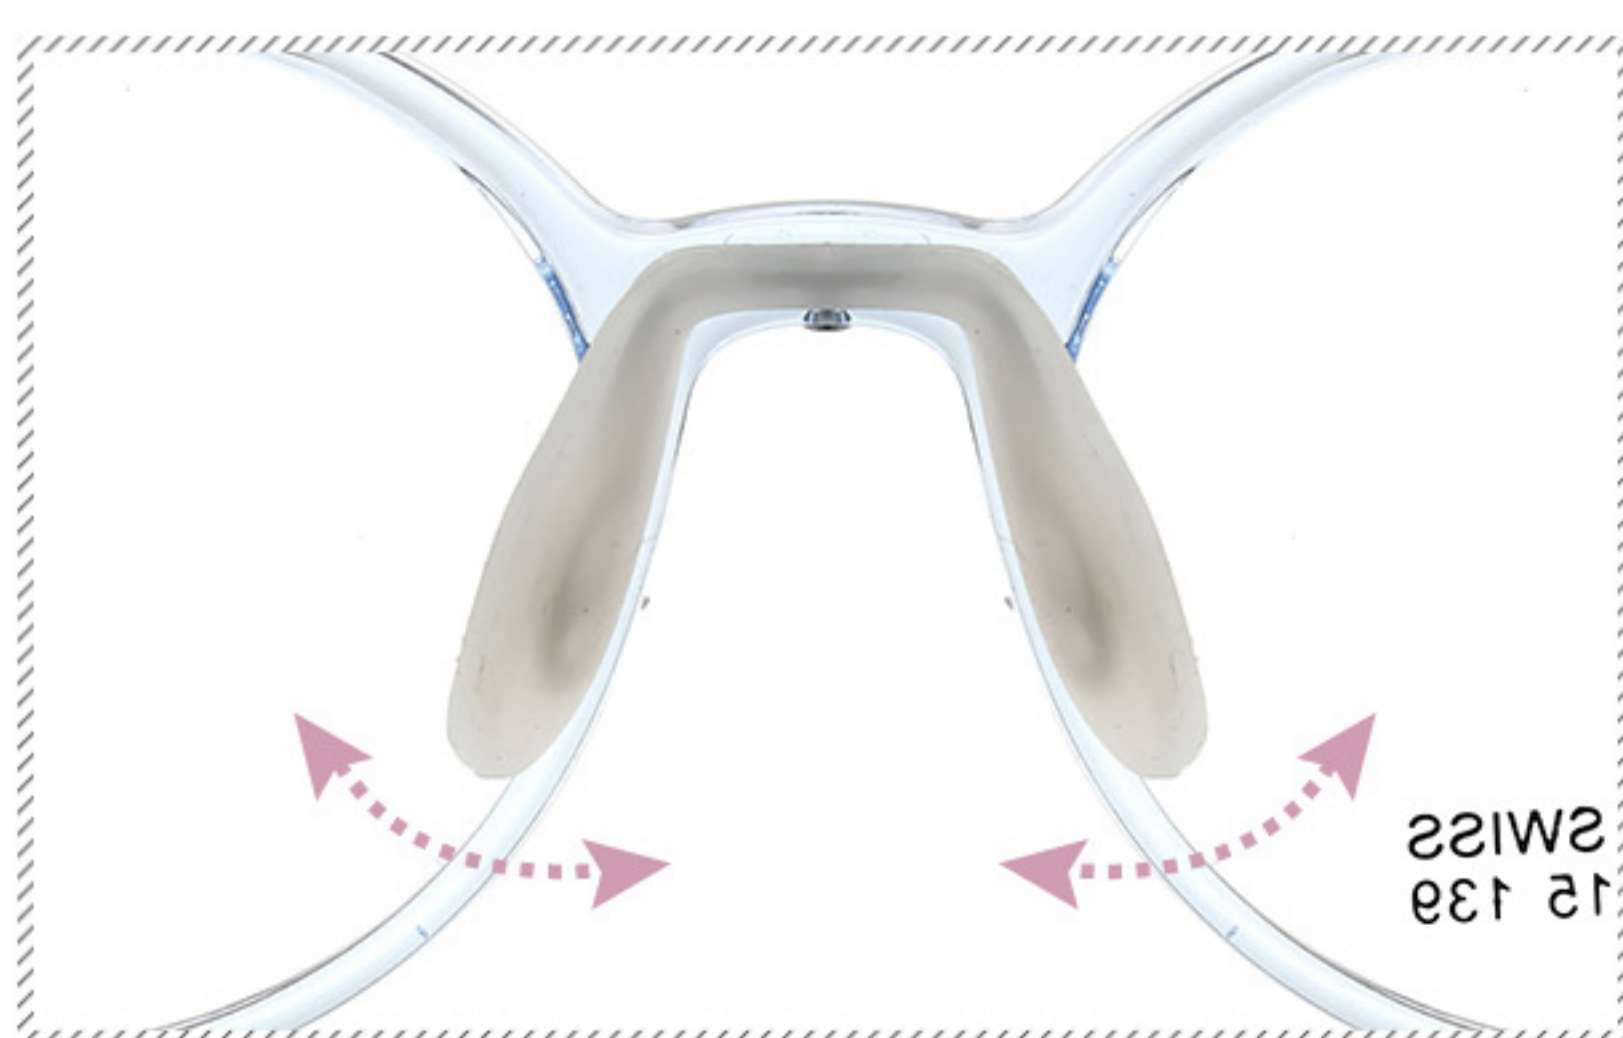

MODEL:9513

MATERIAL:SWISS EMS

SIZE:46□16-139

WEAR SAFELY

VERY LIGHT

FLEXIBLE BENDING

FOR CHILDREN

COLOR DISPLAY

SIZE:46□15-139

WEAR SAFELY

VERY LIGHT

FLEXIBLE BENDING

FOR CHILDREN

COLOR DISPLAY

C01

C02

VERY LIGHT

FLEXIBLE BENDING

FOR CHILDREN

COLOR DISPLAY

C01

C02

C03

C04

C05

C06

MODEL:9503

MATERIAL:SWISS EMS

SIZE:47□17-139

WEAR SAFELY

VERY LIGHT

FLEXIBLE BENDING