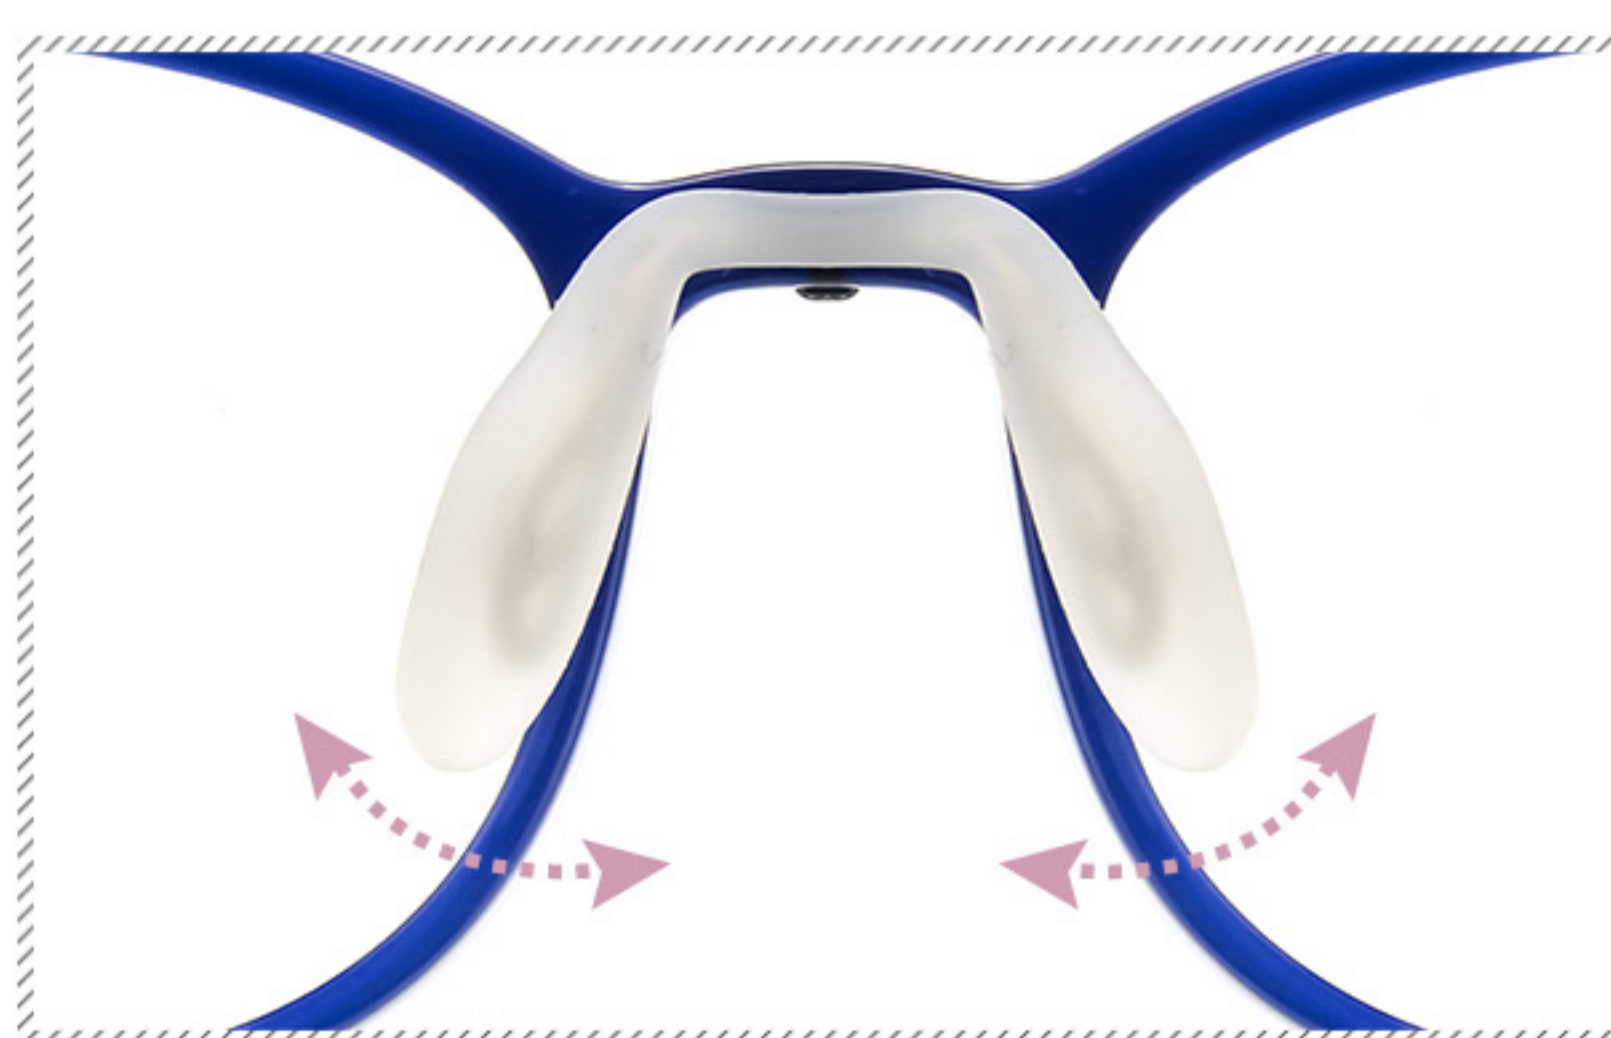

MODEL:9513

MATERIAL:SWISS EMS

SIZE:46□16-139

WEAR SAFELY

VERY LIGHT

FLEXIBLE BENDING

FOR CHILDREN

COLOR DISPLAY

SIZE:46□15-139

WEAR SAFELY

VERY LIGHT

FLEXIBLE BENDING

FOR CHILDREN

COLOR DISPLAY

C01

C02

VERY LIGHT

FLEXIBLE BENDING

FOR CHILDREN

COLOR DISPLAY

C01

C02

C03

C04

C05

C06

MODEL:9503

MATERIAL:SWISS EMS

SIZE:47□17-139

WEAR SAFELY

VERY LIGHT

FLEXIBLE BENDING