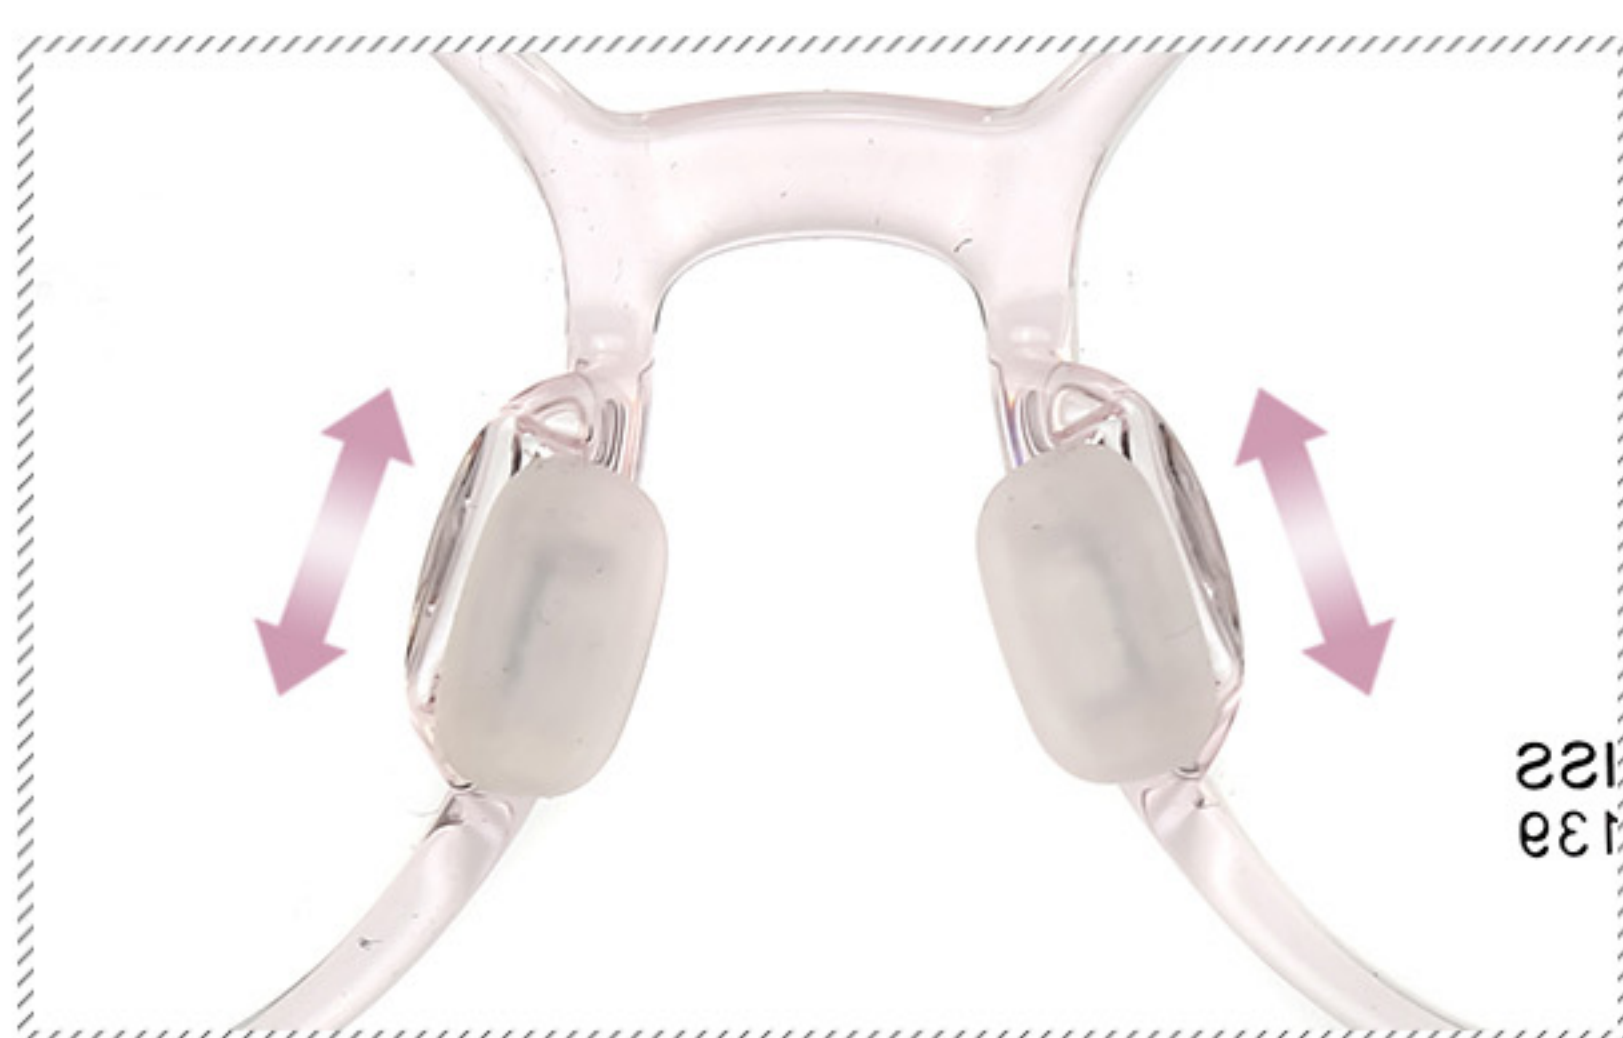

SIZE:49□17-139

WEAR SAFELY

VERY LIGHT

FLEXIBLE BENDING

FOR CHILDREN

COLOR DISPLAY

C01

C02

VERY LIGHT

FLEXIBLE BENDING

FOR CHILDREN

COLOR DISPLAY

C01

C02

C03

C04

C05

C06

MODEL:9512

MATERIAL:SWISS EMS

SIZE:48□16-139

WEAR SAFELY

VERY LIGHT

FLEXIBLE BENDING

FOR CHILDREN

COLOR DISPLAY

C01

C02

C03

C04

C05

C06