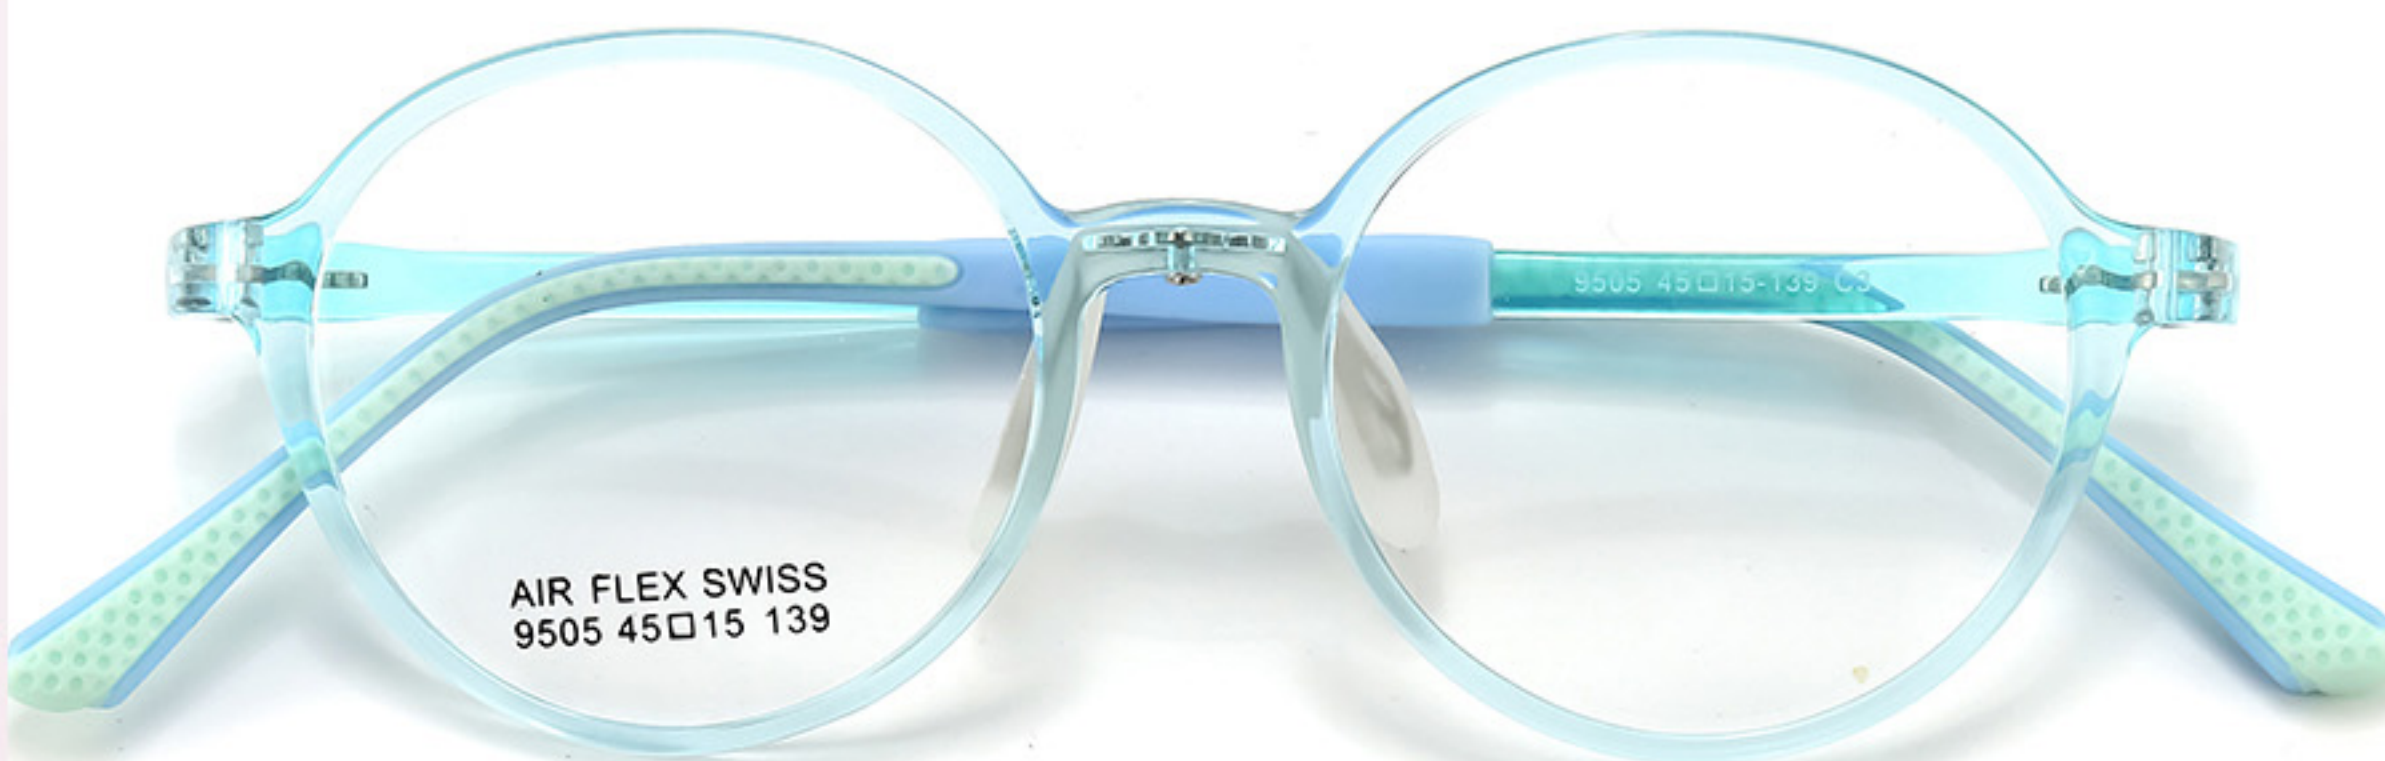

MODEL:9505

MATERIAL:SWISS EMS

SIZE:45□15-139

WEAR SAFELY

VERY LIGHT

FLEXIBLE BENDING

FOR CHILDREN

COLOR DISPLAY

C01

C02

C03

C04

C05

C06