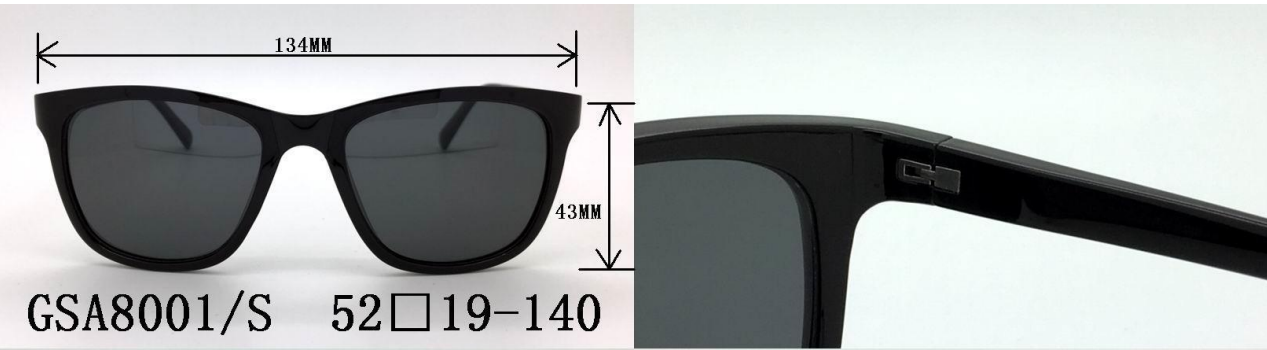

# TR-90

MODEL : GG1047/S

61□14-125

LENS : 1.1 TAC Polarized

C1:S.Black

C2:M.Black

C3:S.Brown

C4:M.Brown

C5:M.Blue

C6:M.Gray

C4

TR90  
GSA8051/S  
Size:57□15-140

C. 01:S.BLACK

C.02:M.BLACK

C.03:S.BROWN

C.04:M.BROWN

# TR-90

MODEL : GSA8052/S

52□15-136

LENS : 1.1 TAC Polarized

C1:S.Black

C2:M.Black

C3:S.Brown

C4:M.Brown