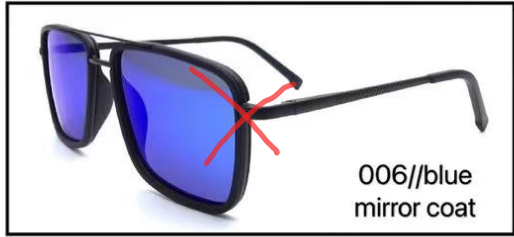

TR-90  
L 175  
SIZE:52-18-136

TR-90  
L 175  
Size:52-18-136

001  
Blue silver

002  
Black gun

003  
grey gun

004  
Black gold

005//brown

006//blue  
mirror coat