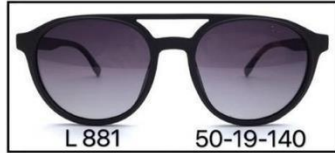

TR-90  
L 880  
Size:52-20-145

C1  
Black gun

C2  
Black silver

C3//green

C4//brown

C5//blue

C6  
M'white

TR-90  
L 889  
SIZE:55-16-140