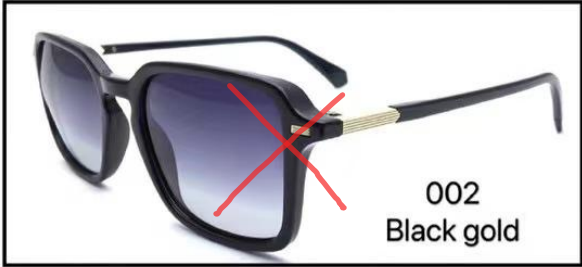

404:BLACK

408:TRANSPARENT

TR-90  
GA 1210  
SIZE:53-20-145

TR-90  
GA 1210  
Size:53-20-145

TR-90  
GA 1216  
SIZE:49-20-145

TR-90  
GA 1216  
Size:49-20-145

001  
Black gold

002  
Black gun