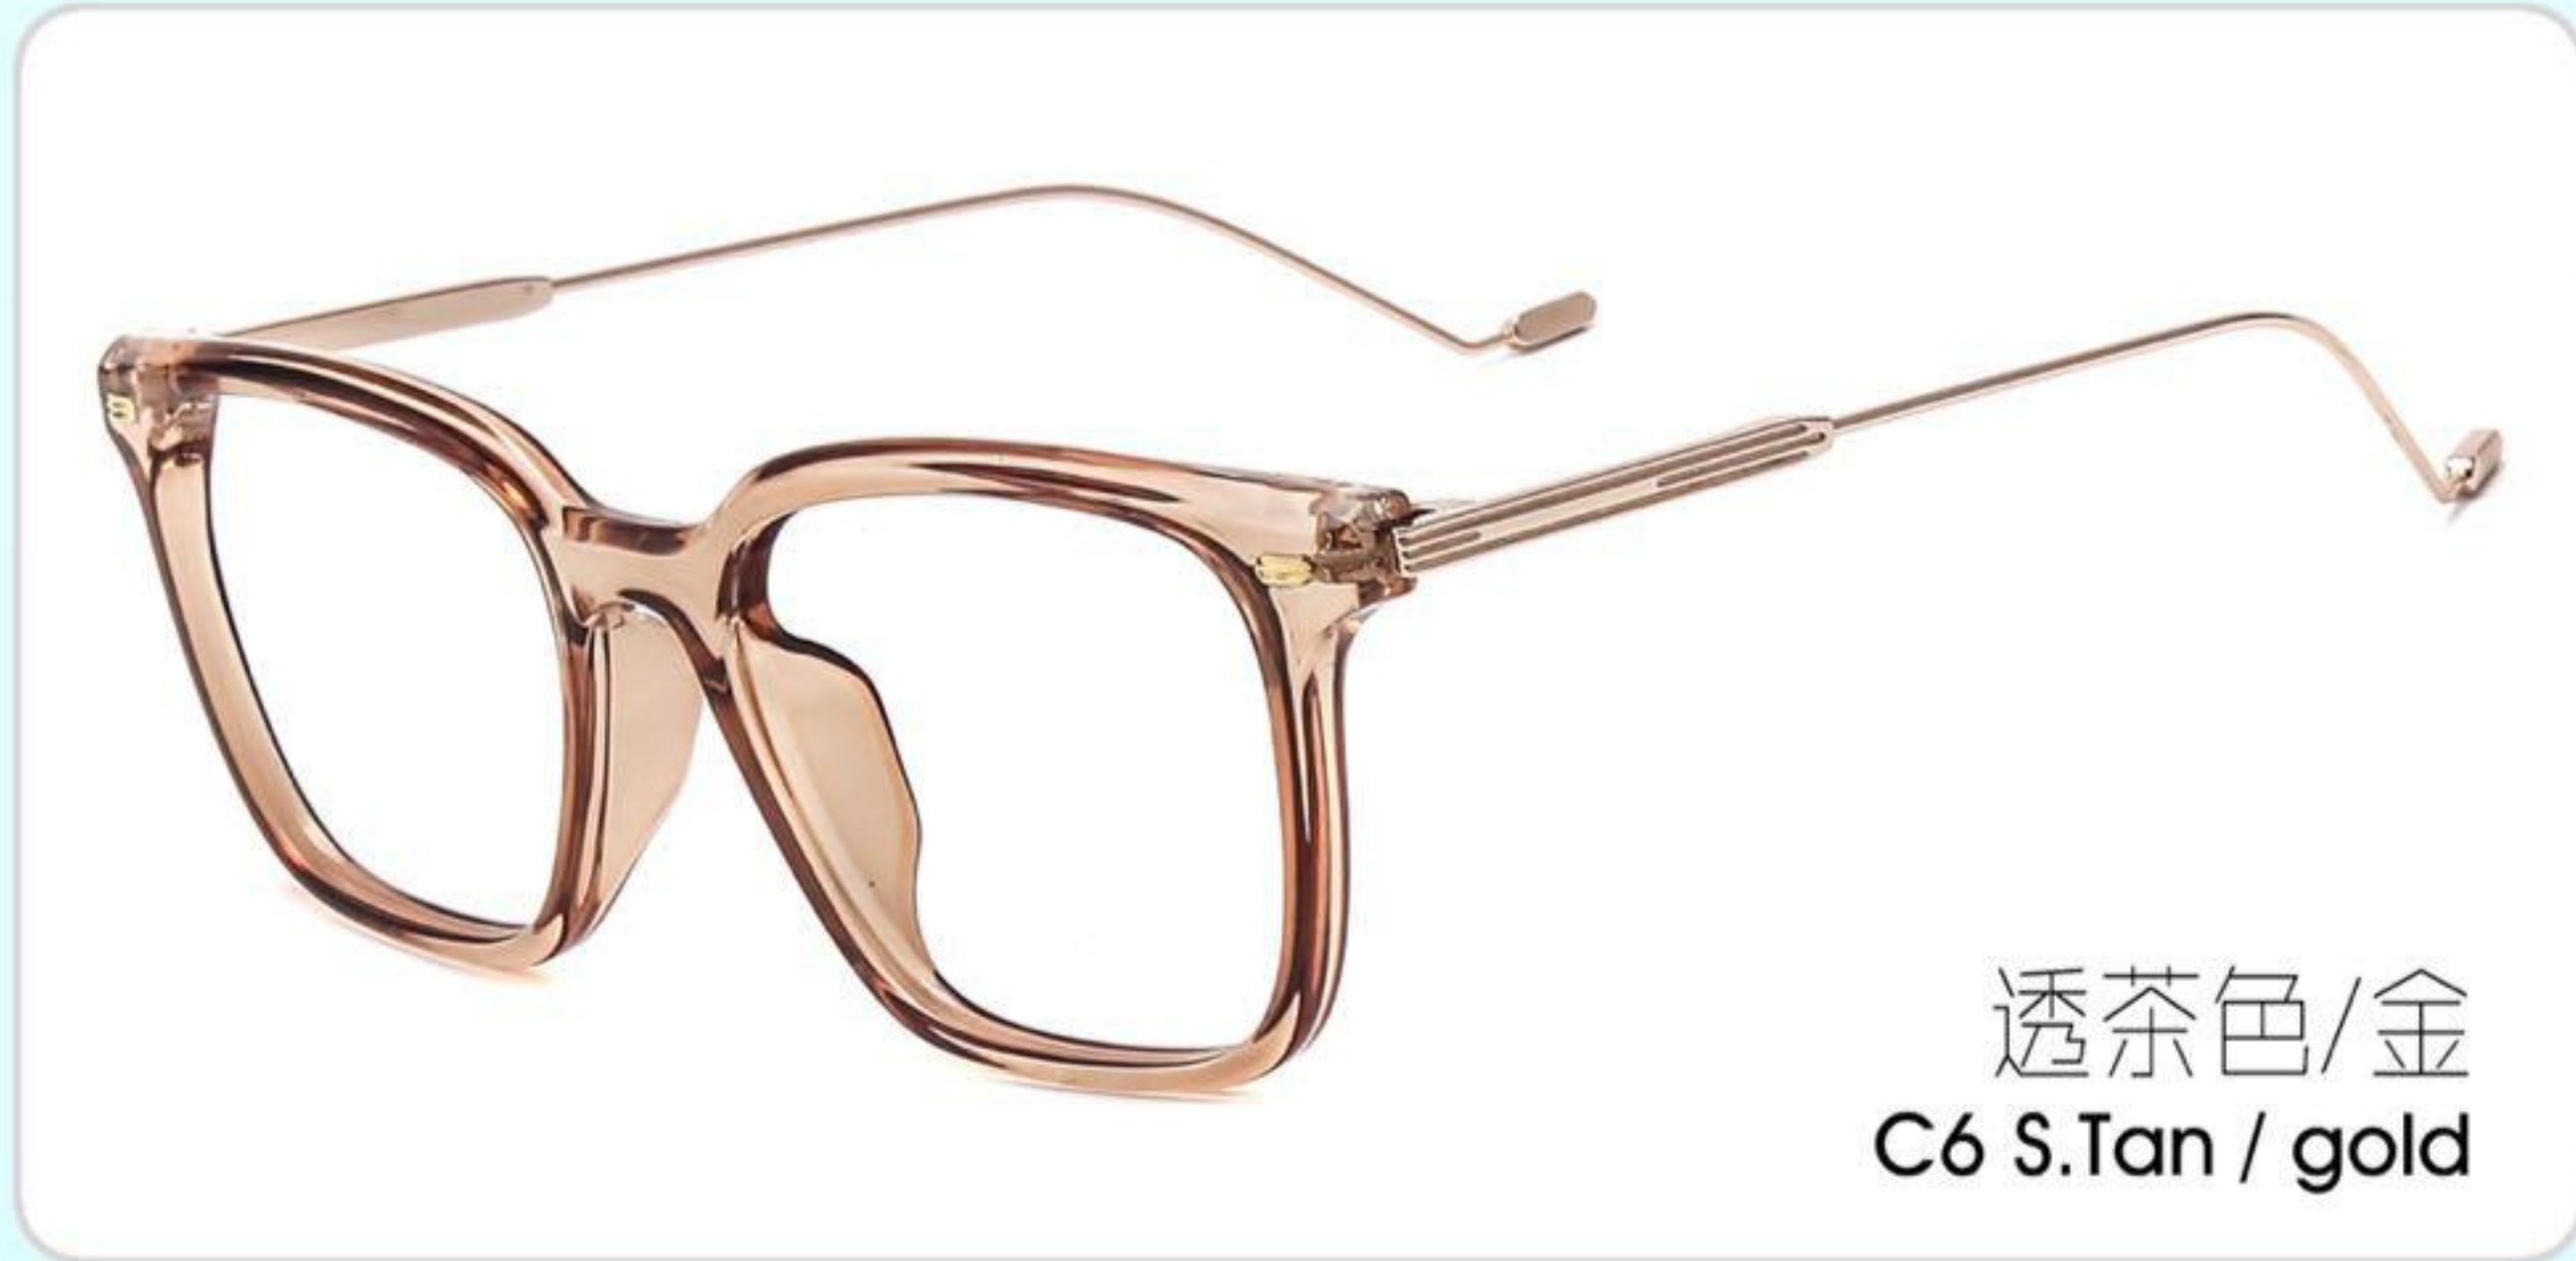

透明色/银
C5 S.Transparent / Silver

透茶色/金
C6 S.Tan / gold

β TITANIUM FOOT WIRE GLASSES

MSL-312

Size: 50□20-150

SELECTIVE COLOR

亮黑色/金
C1 S.Black / gold

亮黑色/银
C2 S.Black / Silver

透蓝灰/银
C3 S.Blue Grey / Silver

玳瑁色/金
C4 S.Hawksbill / gold

透明色/银
C5 S.Transparent / Silver

透茶色/金
C6 S.Tan / gold

β TITANIUM FOOT WIRE GLASSES

MSL-313

Size:49□21-150

SELECTIVE COLOR

β TITANIUM FOOT WIRE GLASSES

MSL-315

Size: 54□20-150

SELECTIVE COLOR

亮黑色/金
C1 S.Black / gold

亮黑色/银
C2 S.Black / Silver

透蓝灰/银
C3 S.Blue Grey / Silver

玳瑁色/金
C4 S.Hawksbill / gold

透明色/银
C5 S.Transparent / Silver

透茶色/金
C6 S.Tan / gold

β TITANIUM FOOT WIRE GLASSES

MSL-316

Size:50□18-150

SELECTIVE COLOR

亮黑色/金
C1 S.Black / gold

亮黑色/银
C2 S.Black / Silver