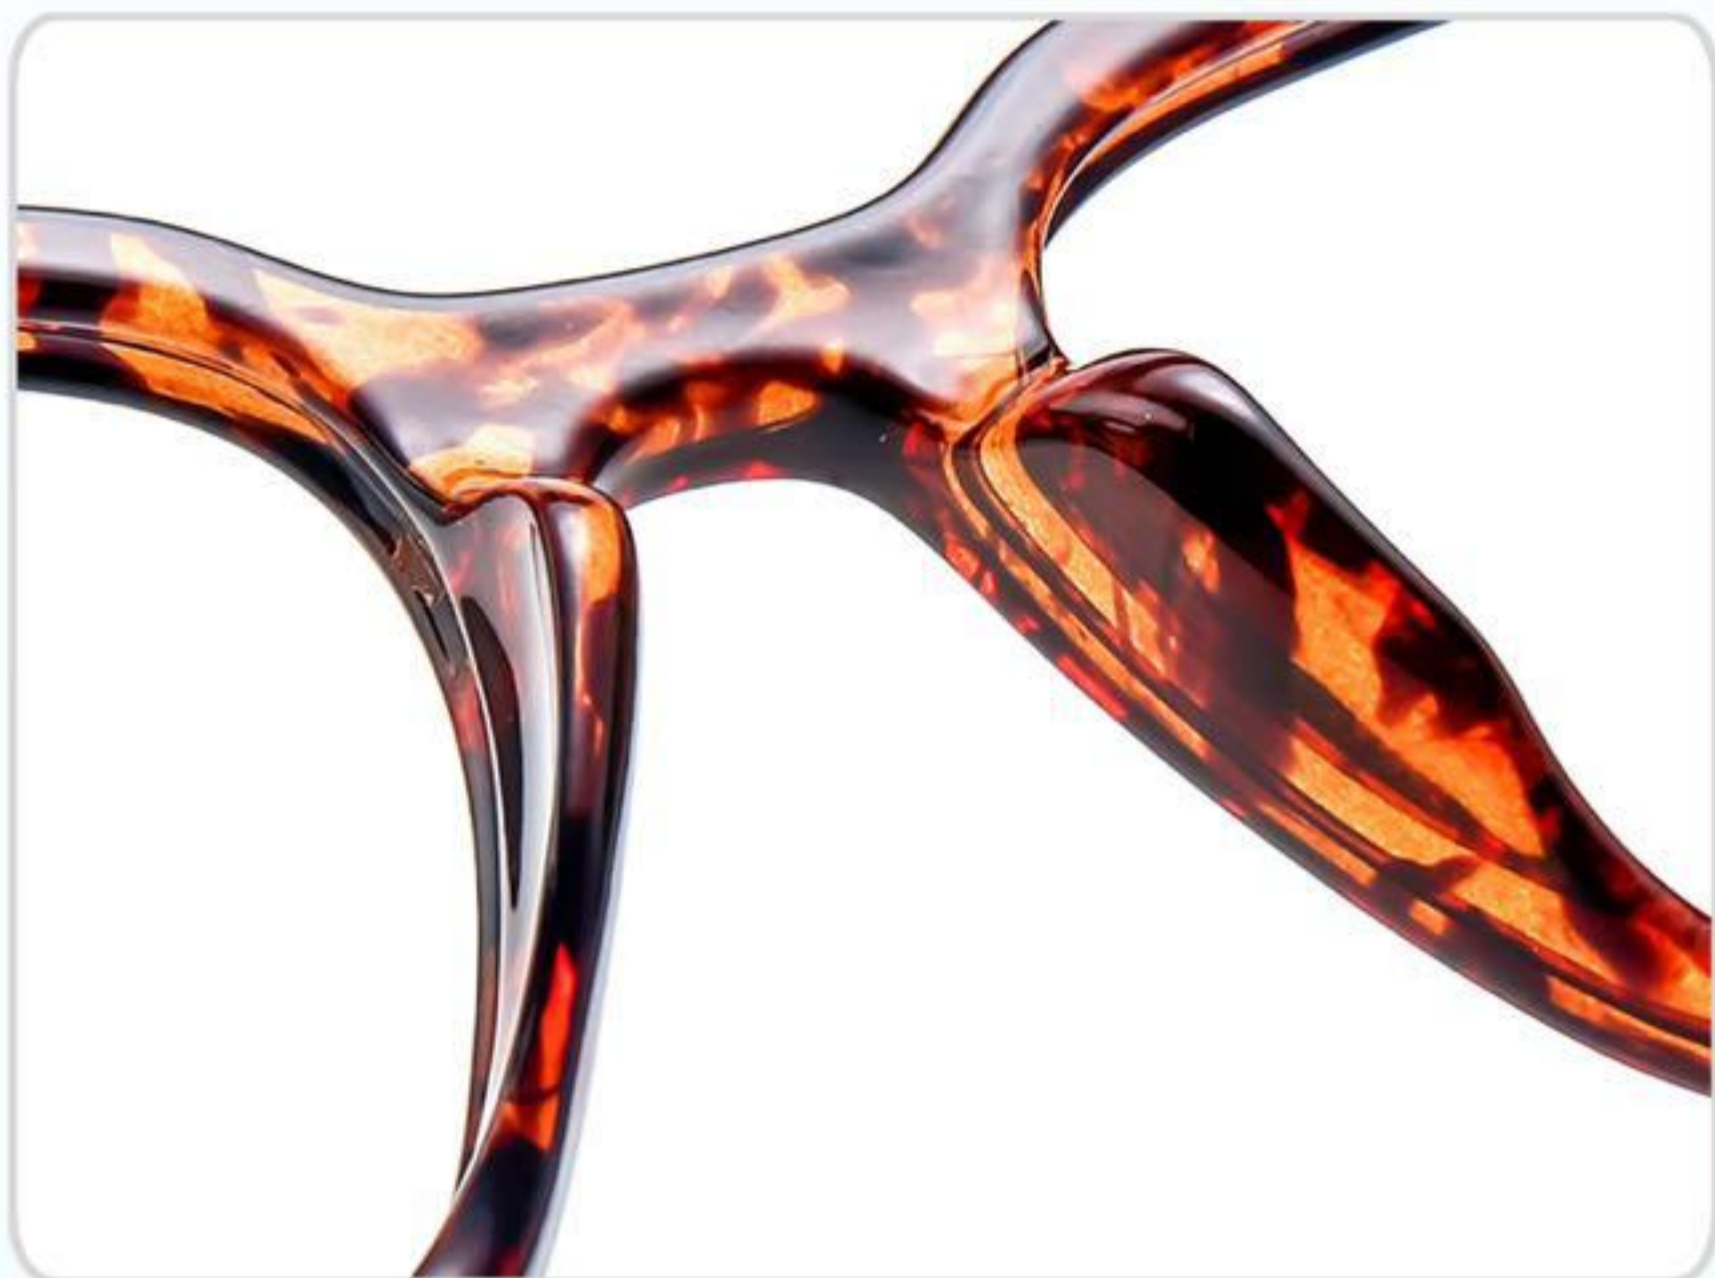

β TITANIUM FOOT WIRE GLASSES

MSL-311

Size:45□23-150

SELECTIVE COLOR

亮黑色/金
C1 S.Black / gold

亮黑色/银
C2 S.Black / Silver

透蓝灰/银
C3 S.Blue Grey / Silver

玳瑁色/金
C4 S.Hawksbill / gold

透明色/银
C5 S.Transparent / Silver

透茶色/金
C6 S.Tan / gold

β TITANIUM FOOT WIRE GLASSES

MSL-312

Size: 50□20-150

SELECTIVE COLOR

亮黑色/金
C1 S.Black / gold

亮黑色/银
C2 S.Black / Silver

透蓝灰/银
C3 S.Blue Grey / Silver

玳瑁色/金
C4 S.Hawksbill / gold

透明色/银
C5 S.Transparent / Silver

透茶色/金
C6 S.Tan / gold

β TITANIUM FOOT WIRE GLASSES

MSL-313

Size:49□21-150

SELECTIVE COLOR

β TITANIUM FOOT WIRE GLASSES

MSL-315

Size: 54□20-150

SELECTIVE COLOR

亮黑色/金
C1 S.Black / gold

亮黑色/银
C2 S.Black / Silver

透蓝灰/银
C3 S.Blue Grey / Silver

玳瑁色/金
C4 S.Hawksbill / gold