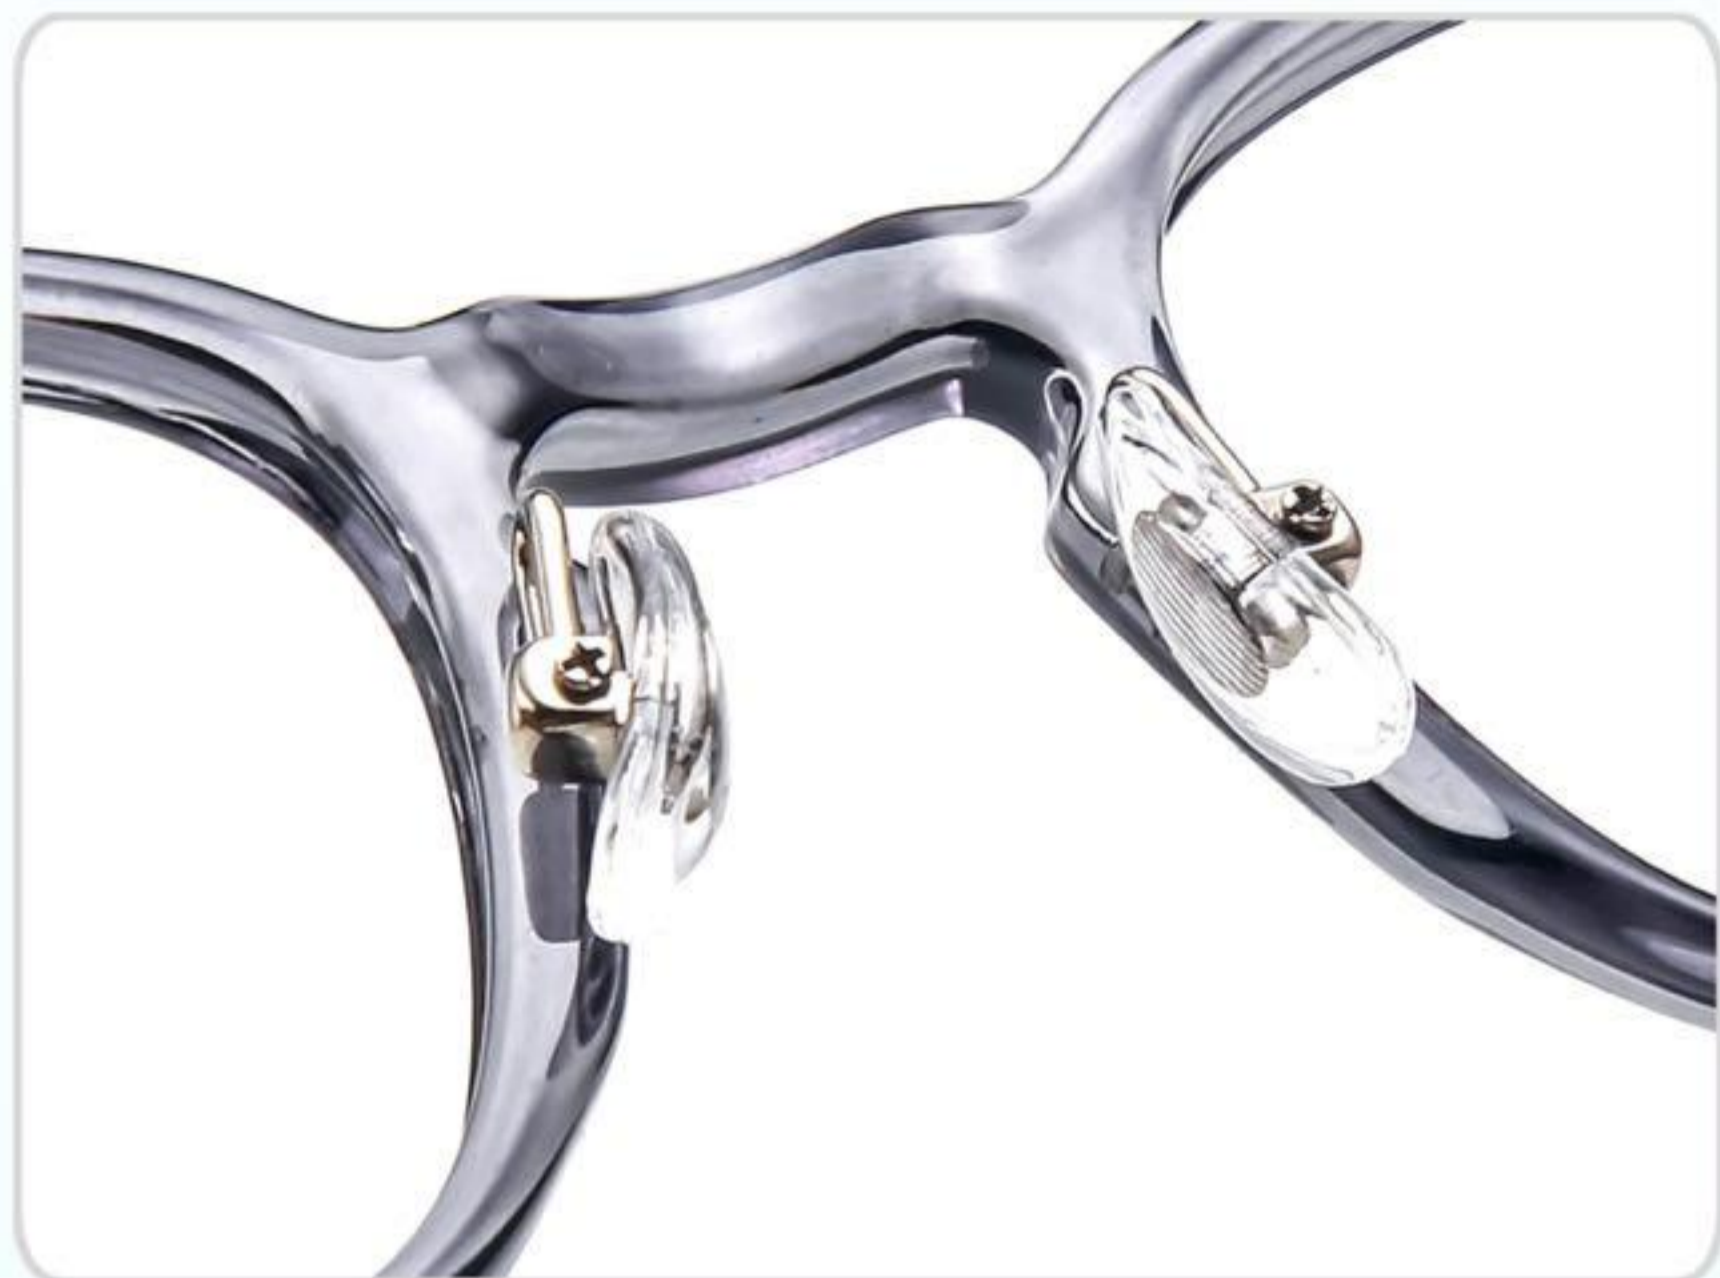

β TITANIUM FOOT WIRE GLASSES

MSL-311

Size:45□23-150

SELECTIVE COLOR

亮黑色/金
C1 S.Black / gold

亮黑色/银
C2 S.Black / Silver

透蓝灰/银
C3 S.Blue Grey / Silver

玳瑁色/金
C4 S.Hawksbill / gold

透明色/银
C5 S.Transparent / Silver

透茶色/金
C6 S.Tan / gold

β TITANIUM FOOT WIRE GLASSES

MSL-312

Size: 50□20-150

SELECTIVE COLOR

亮黑色/金
C1 S.Black / gold

亮黑色/银
C2 S.Black / Silver

透蓝灰/银
C3 S.Blue Grey / Silver

玳瑁色/金
C4 S.Hawksbill / gold

透明色/银
C5 S.Transparent / Silver

透茶色/金
C6 S.Tan / gold

β TITANIUM FOOT WIRE GLASSES

MSL-313

Size:49□21-150

SELECTIVE COLOR

β TITANIUM FOOT WIRE GLASSES

MSL-315

Size: 54□20-150

SELECTIVE COLOR

亮黑色/金
C1 S.Black / gold

亮黑色/银
C2 S.Black / Silver

透蓝灰/银
C3 S.Blue Grey / Silver

玳瑁色/金
C4 S.Hawksbill / gold