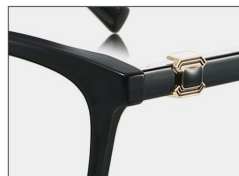

3055

Model: ---

Material: TR90

LENS: Anti-blue light

52-18-146

19.2g