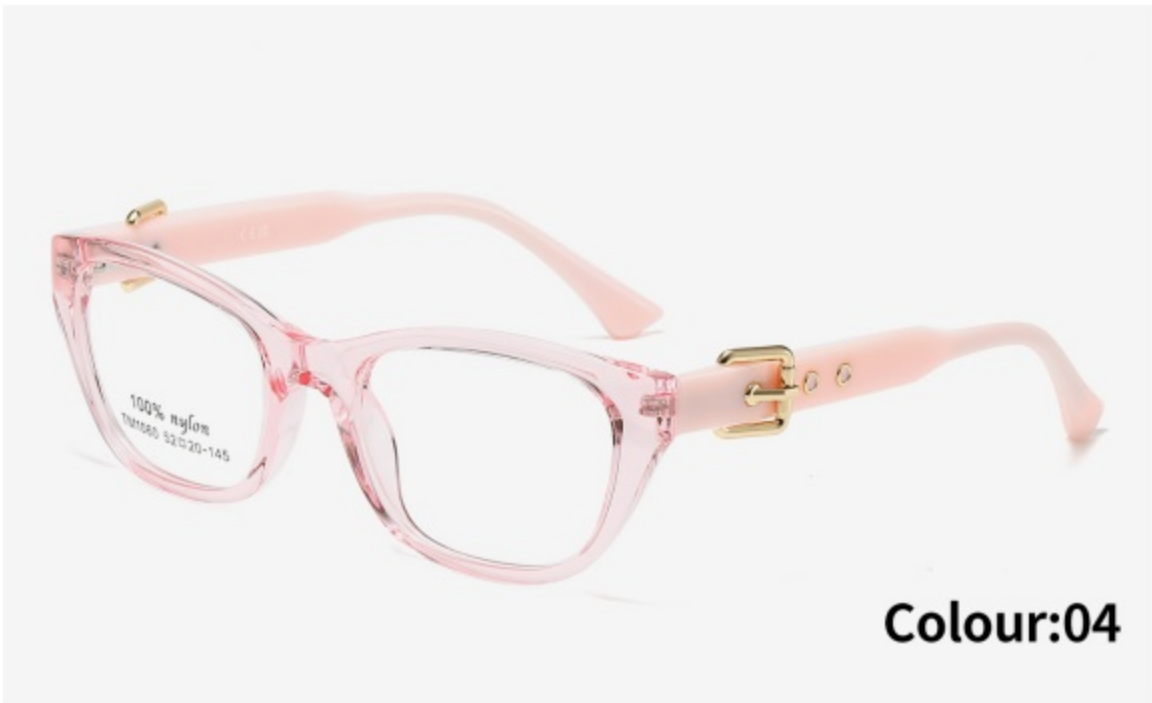

Colour:05

Colour:06

**HIGH QUALITY**

<b>Mode:</b>	<b>Size:</b>		
<b>TM1060</b>	 52mm	 20mm	 145mm

**Colour:01**

**Colour:02**

**Colour:03**

**Colour:04**