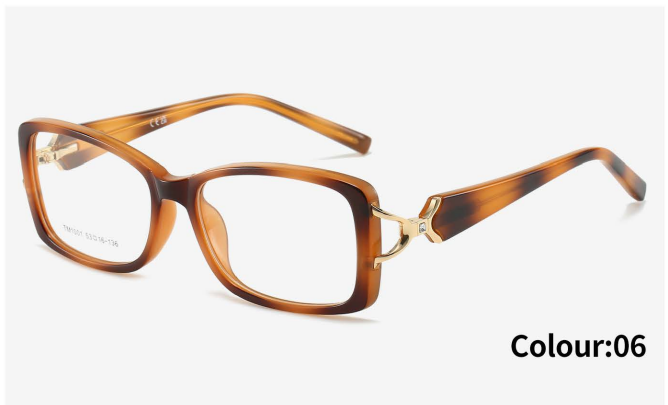

Colour:04

Colour:05

Material:

**TR-90  
HIGH QUALITY**

Modele:

Size:

TM1001

53mm

16mm

136mm

Colour:01

Colour:02

Colour:03

Colour:04

Colour:05

Colour:06