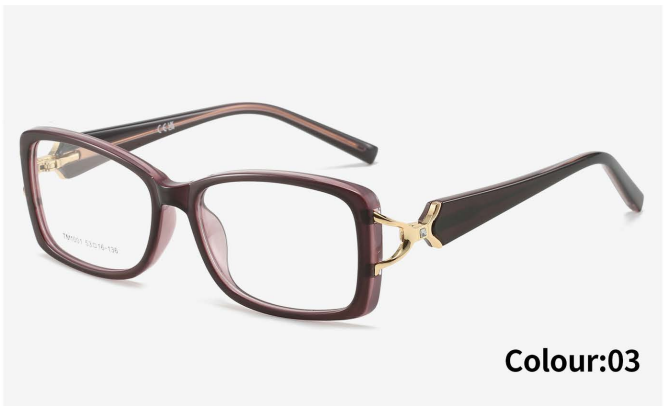

Colour:04

Colour:05

Material:

**TR-90  
HIGH QUALITY**

Modele:

Size:

TM1001

53mm

16mm

136mm

Colour:01

Colour:02

Colour:03

Colour:04

Colour:05

Colour:06