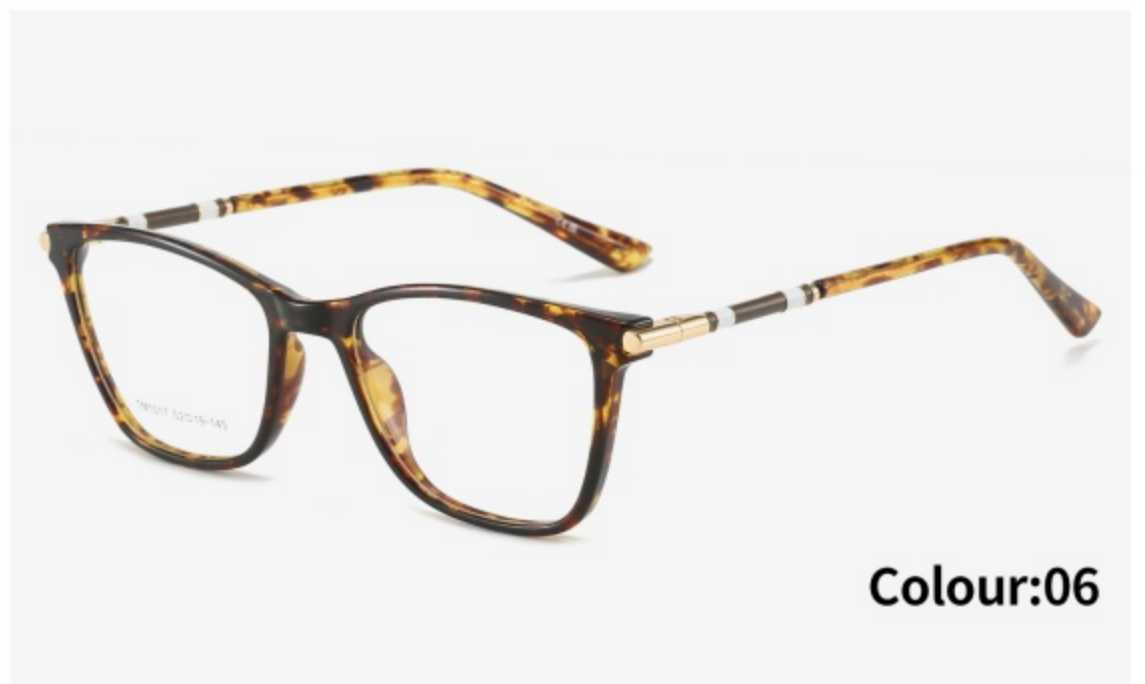

Modle:

Size:

TM1017

52mm

19mm

145mm