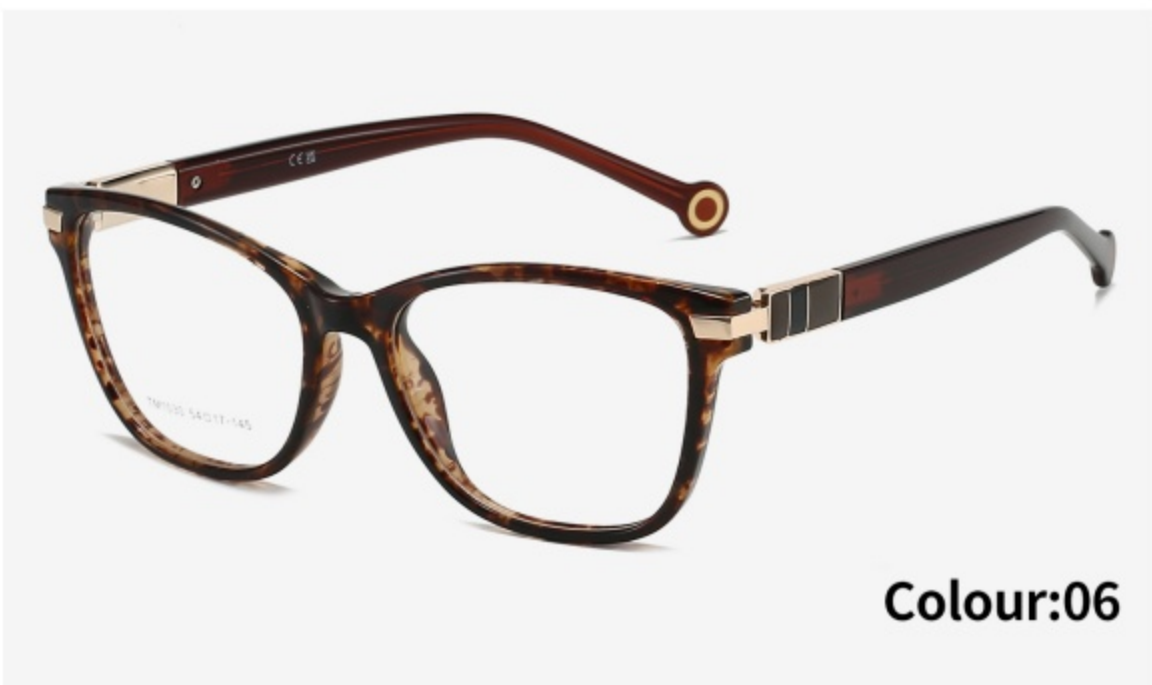

Mode:	Size:		
TM1030	 54mm	 17mm	 145mm