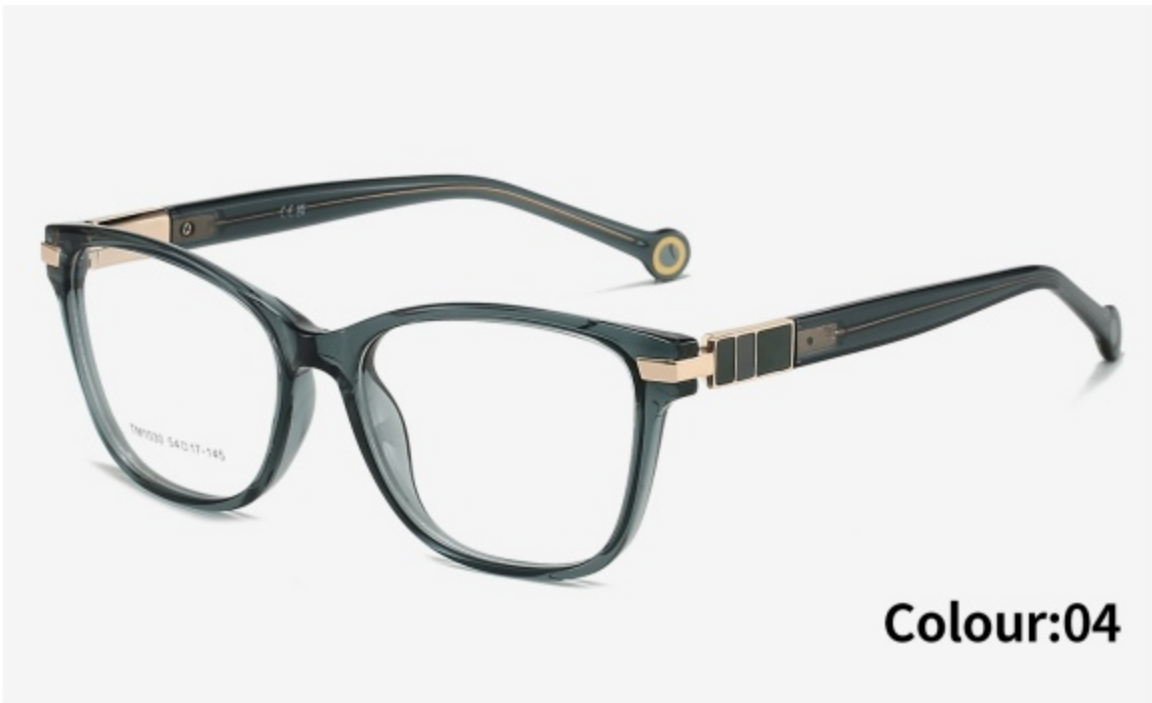

Mode:	Size:		
TM1030	 54mm	 17mm	 145mm