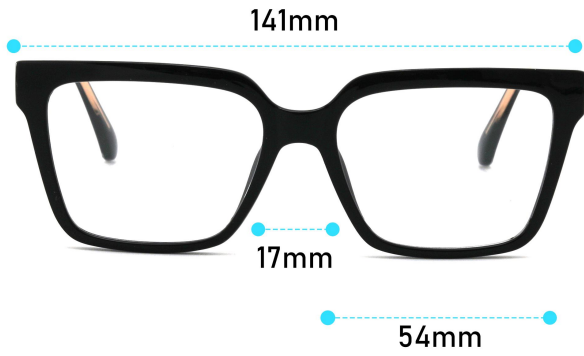

25107

54 □ 17-147