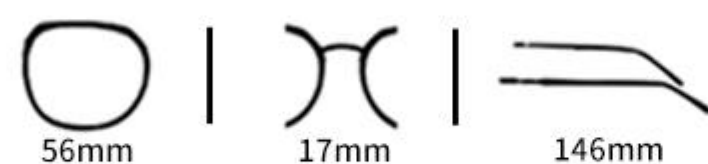

正面/FRONT DISPLAY

C1 Black/White Blue
亮黑白蓝腿

C2 Black/Blue Grey
亮黑蓝灰腿

C6 Matt Coffee/Coffee
砂咖茶片

C5 Matt Blue/Grey
砂蓝灰片

C4 Matt Grey/Grey
砂灰灰片

C3 Matt Black/Green
砂黑绿片

MODEL JZP2509