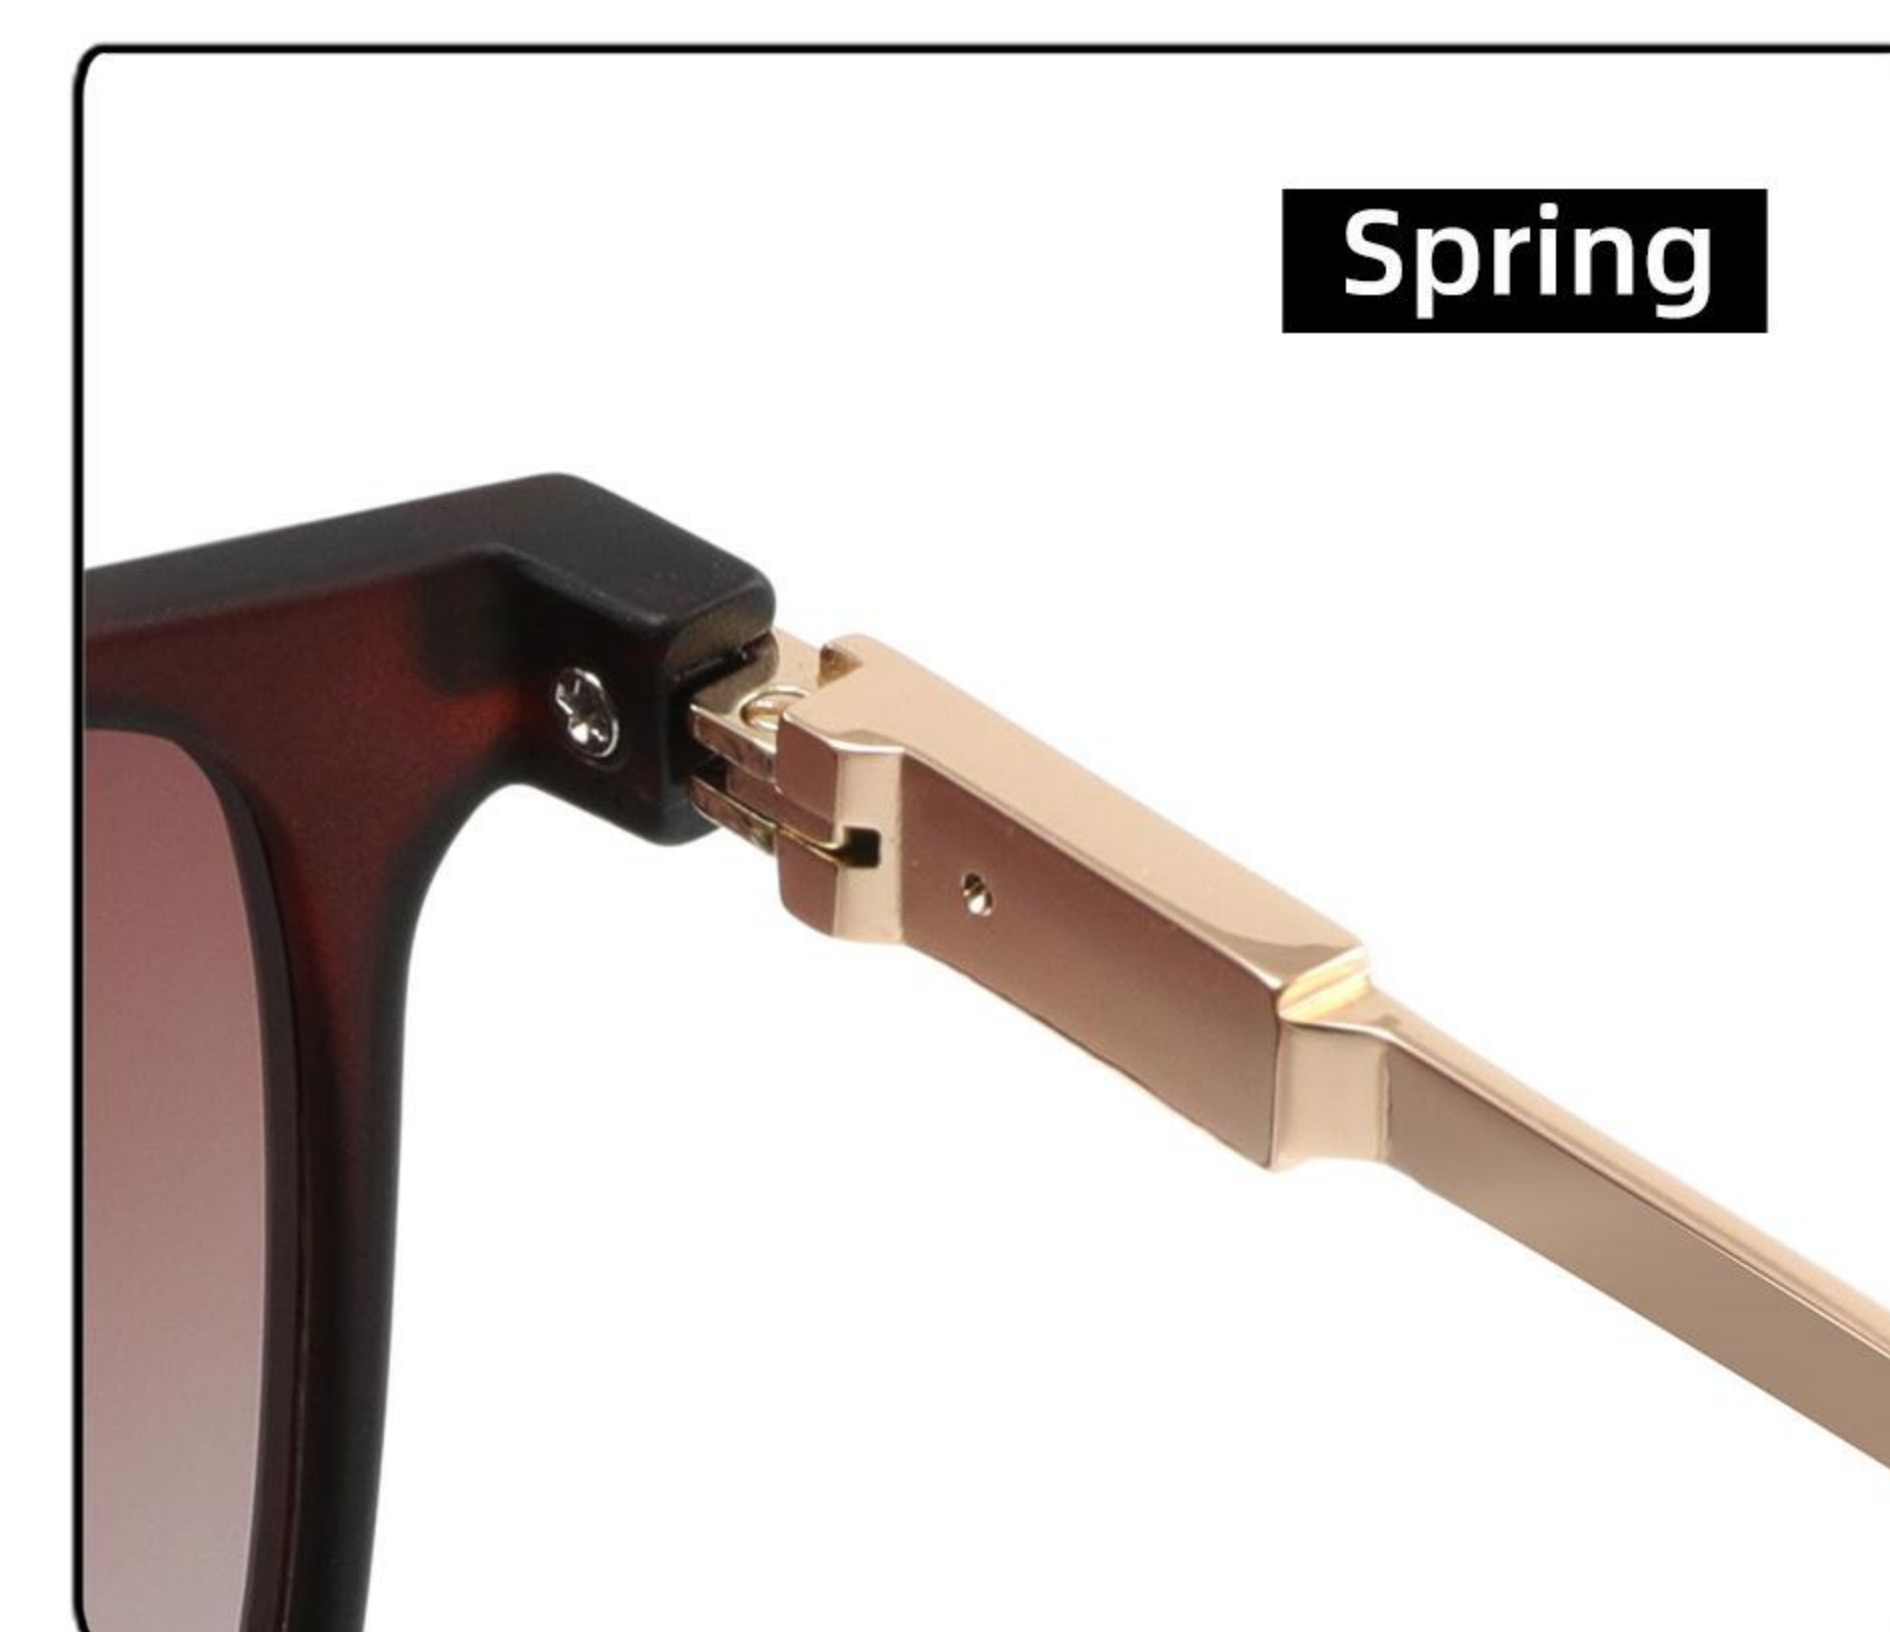

Spring

DETAILS