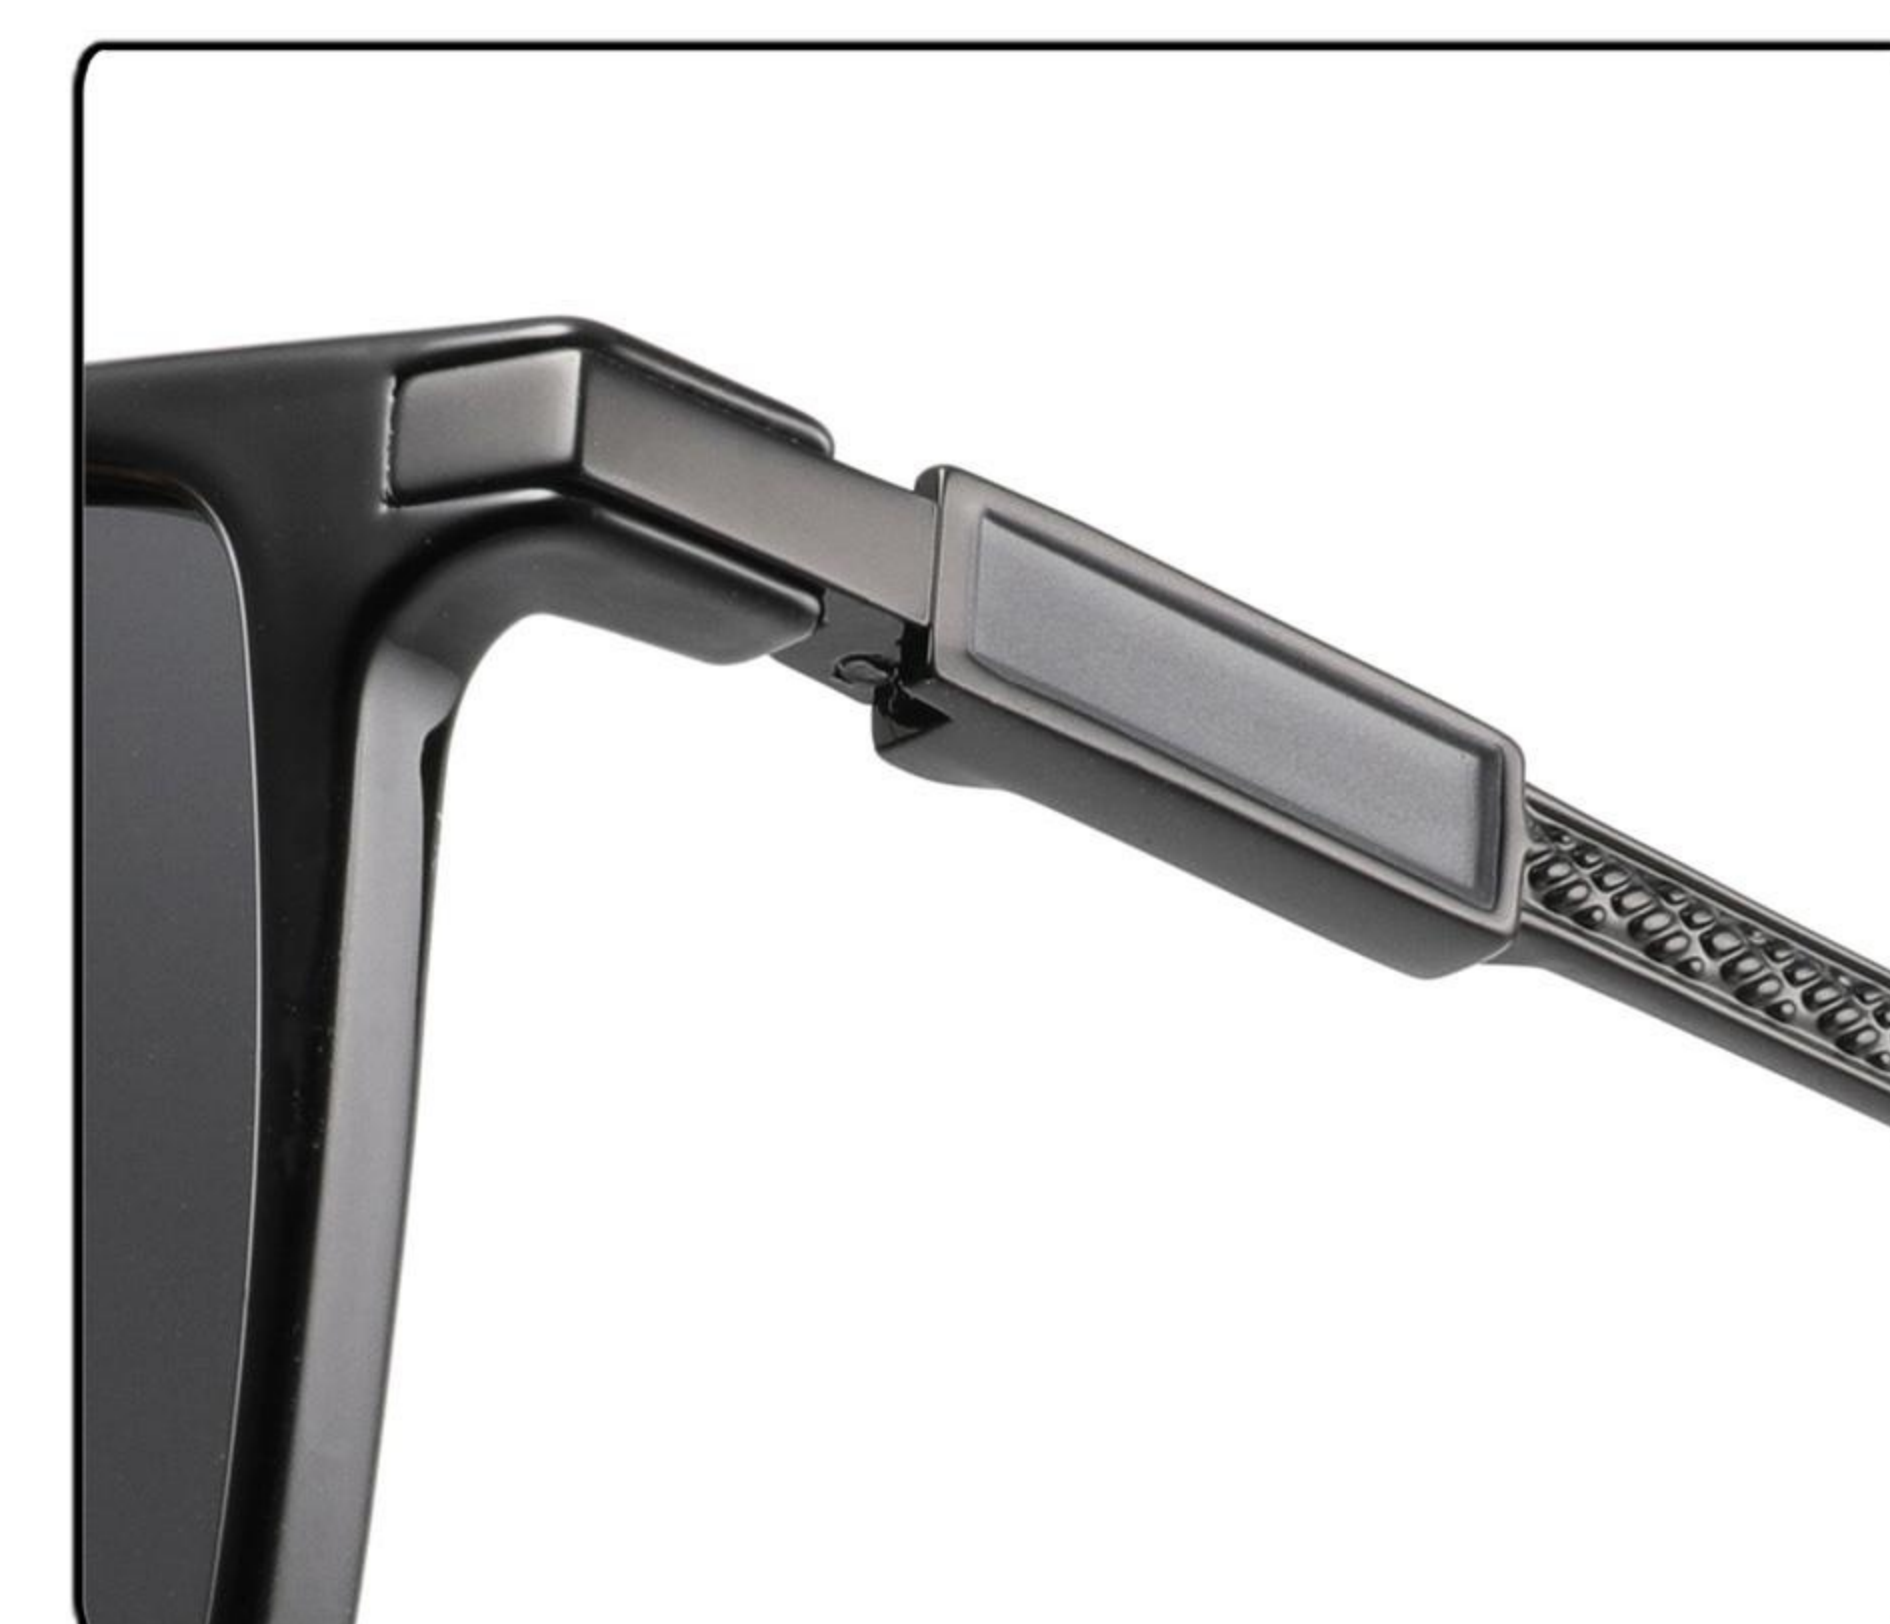

MODEL: 18036

SIZE: 54□16-140

Polarized

C1

C2

DETAILS

C3

C4

Spring

DETAILS

C5

DETAILS

Metal

MODEL: 18035

SIZE: 52□18-140

Polarized