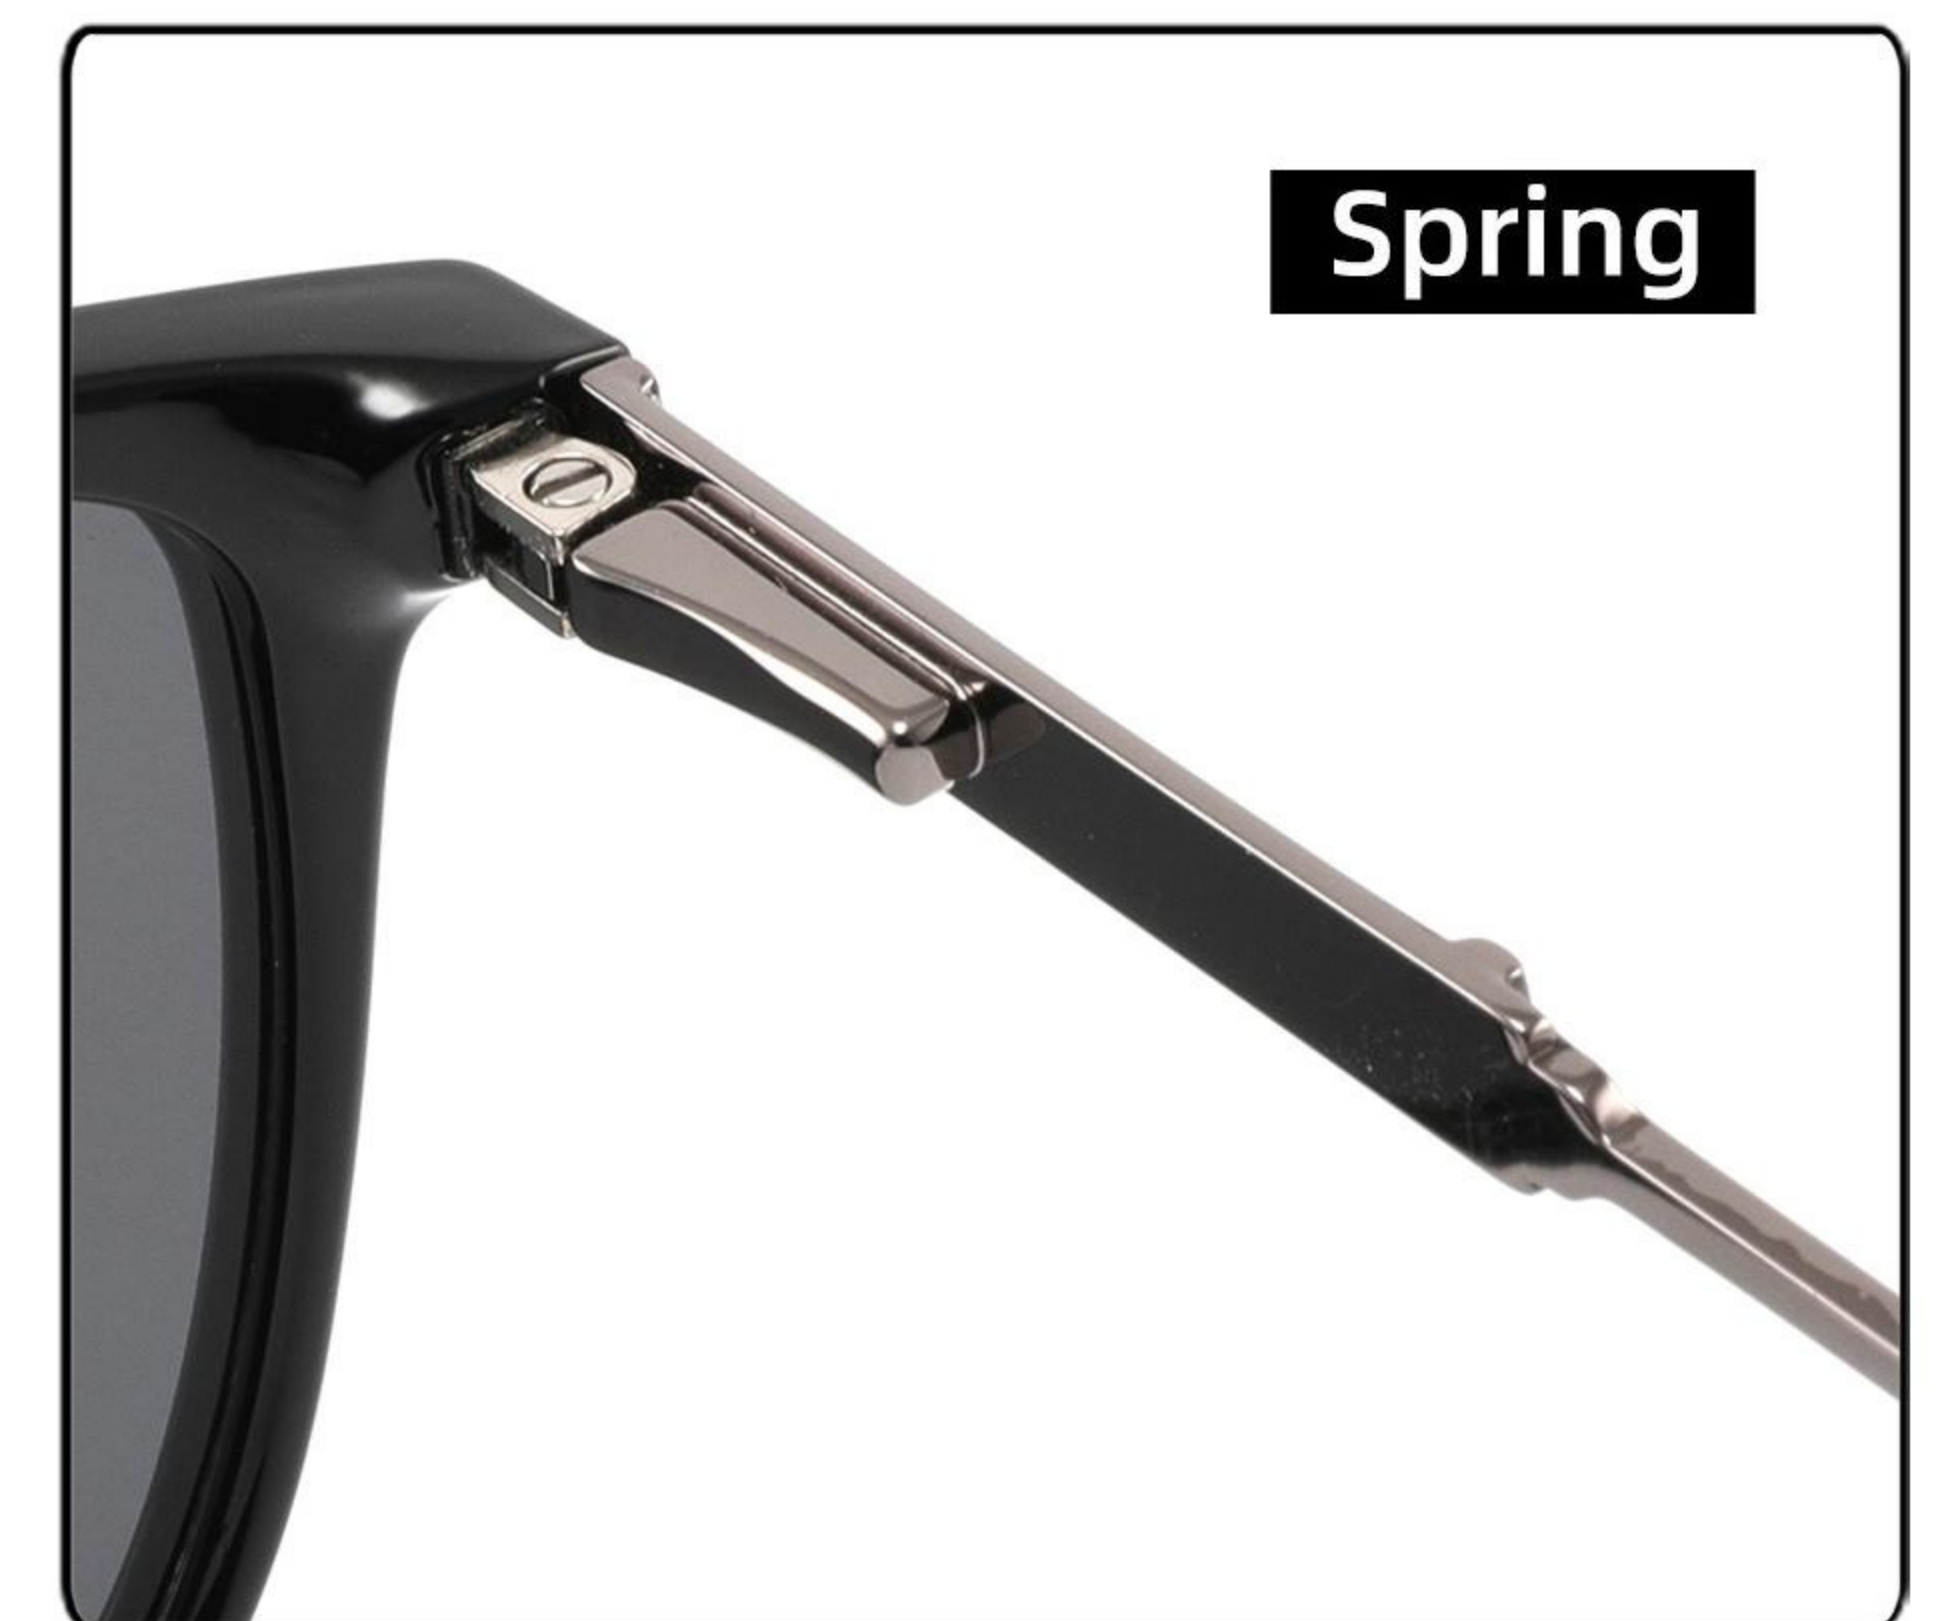

Spring

DETAILS