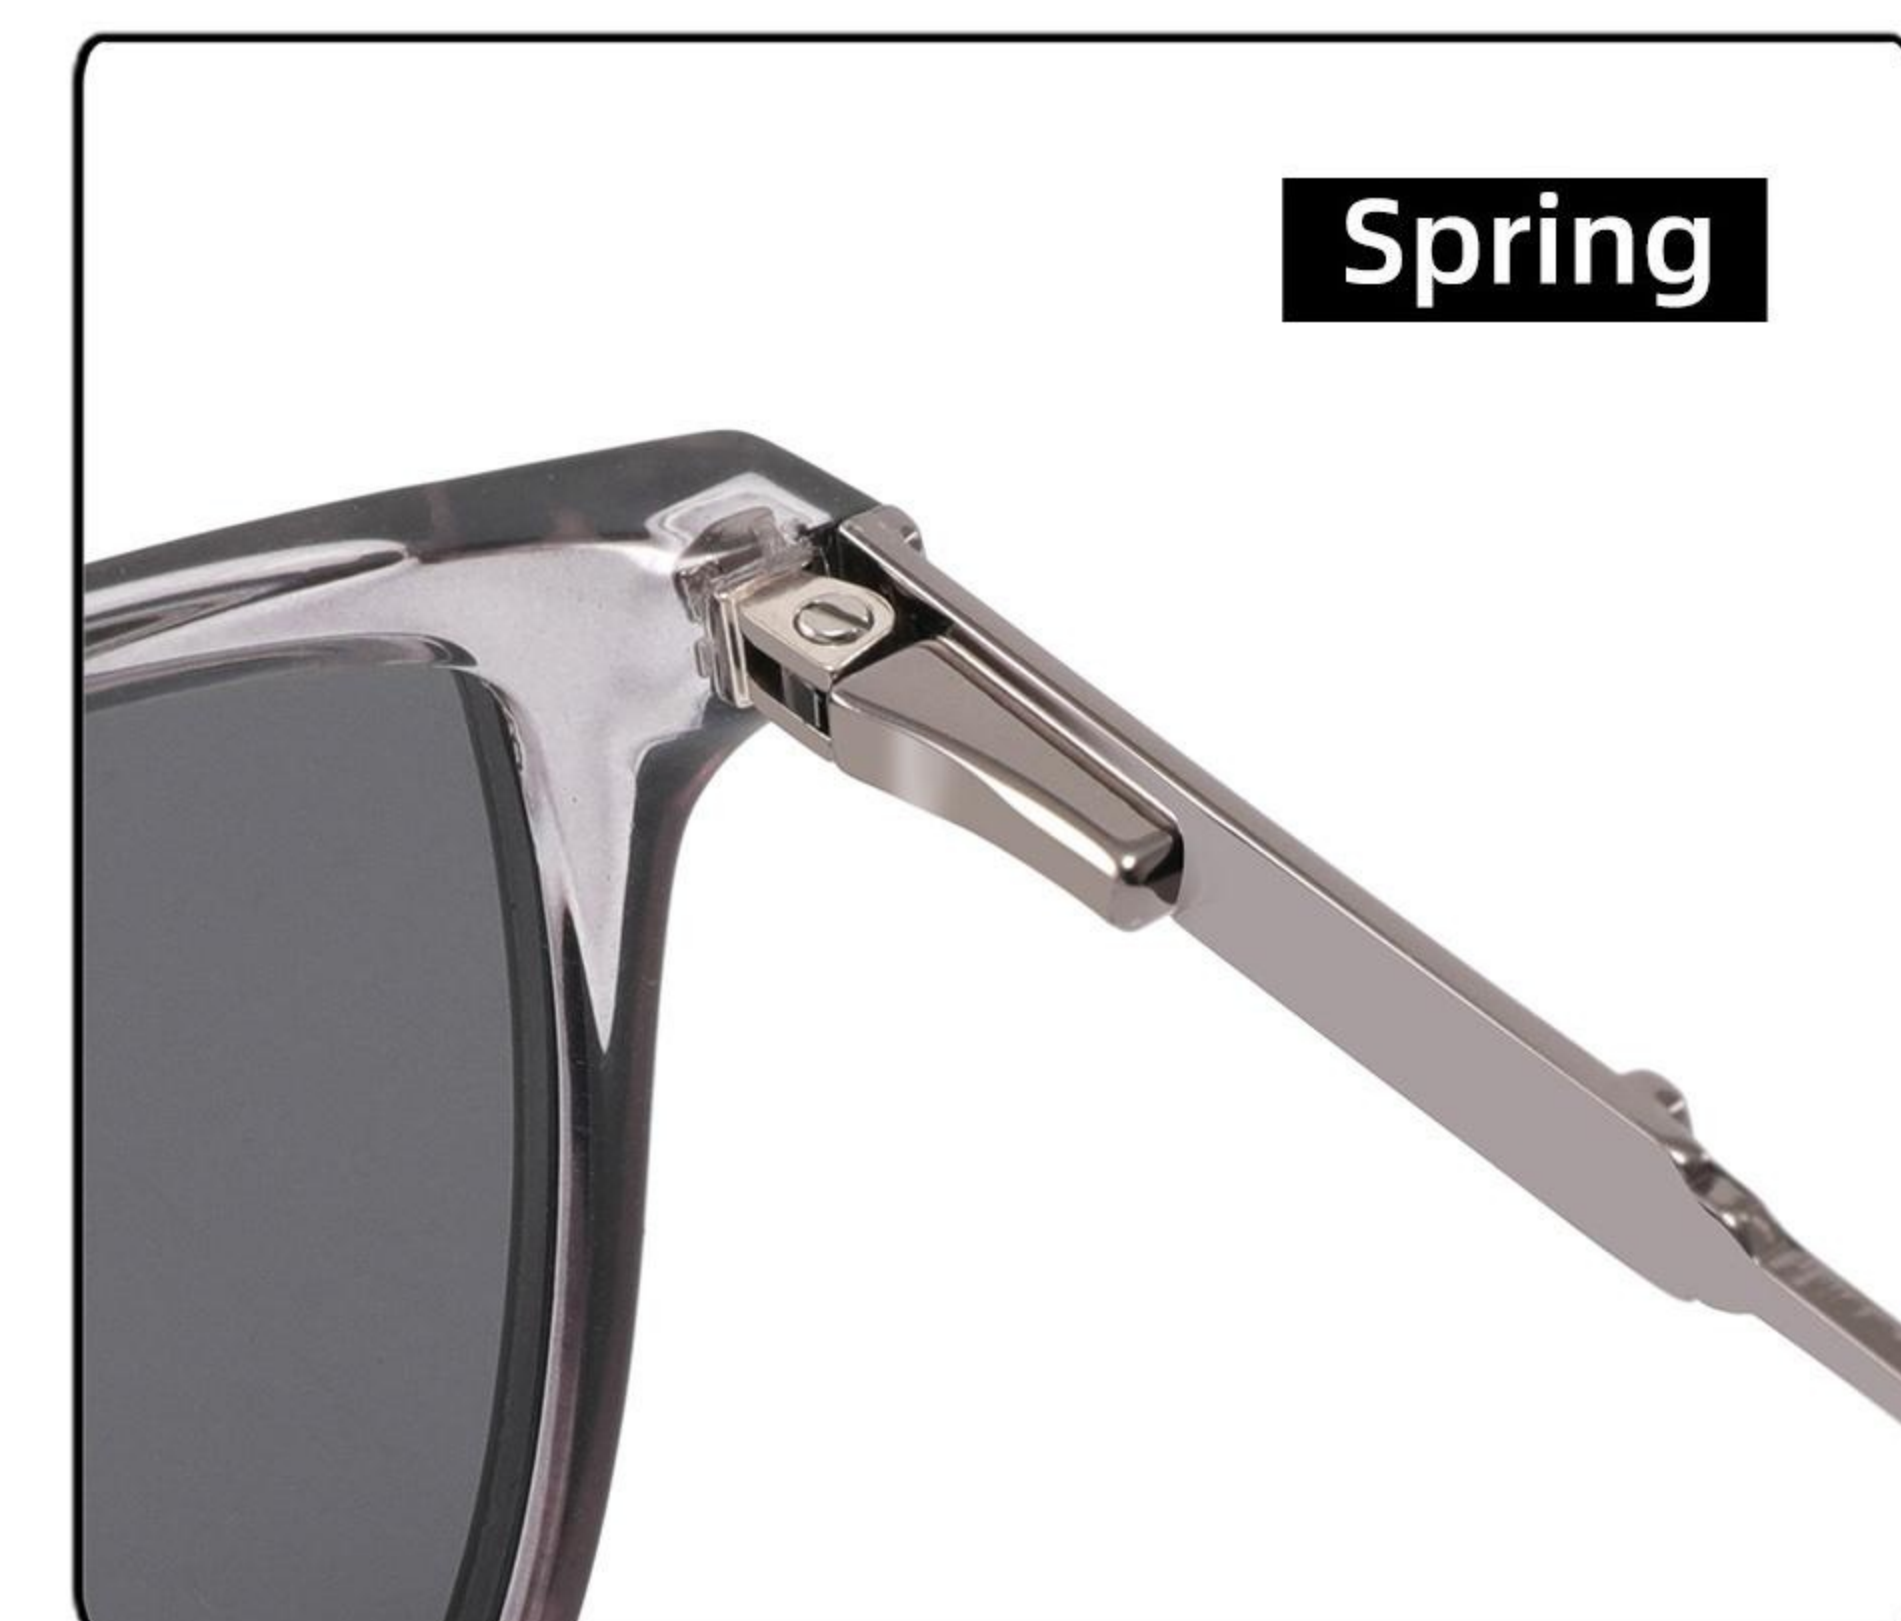

Spring

DETAILS