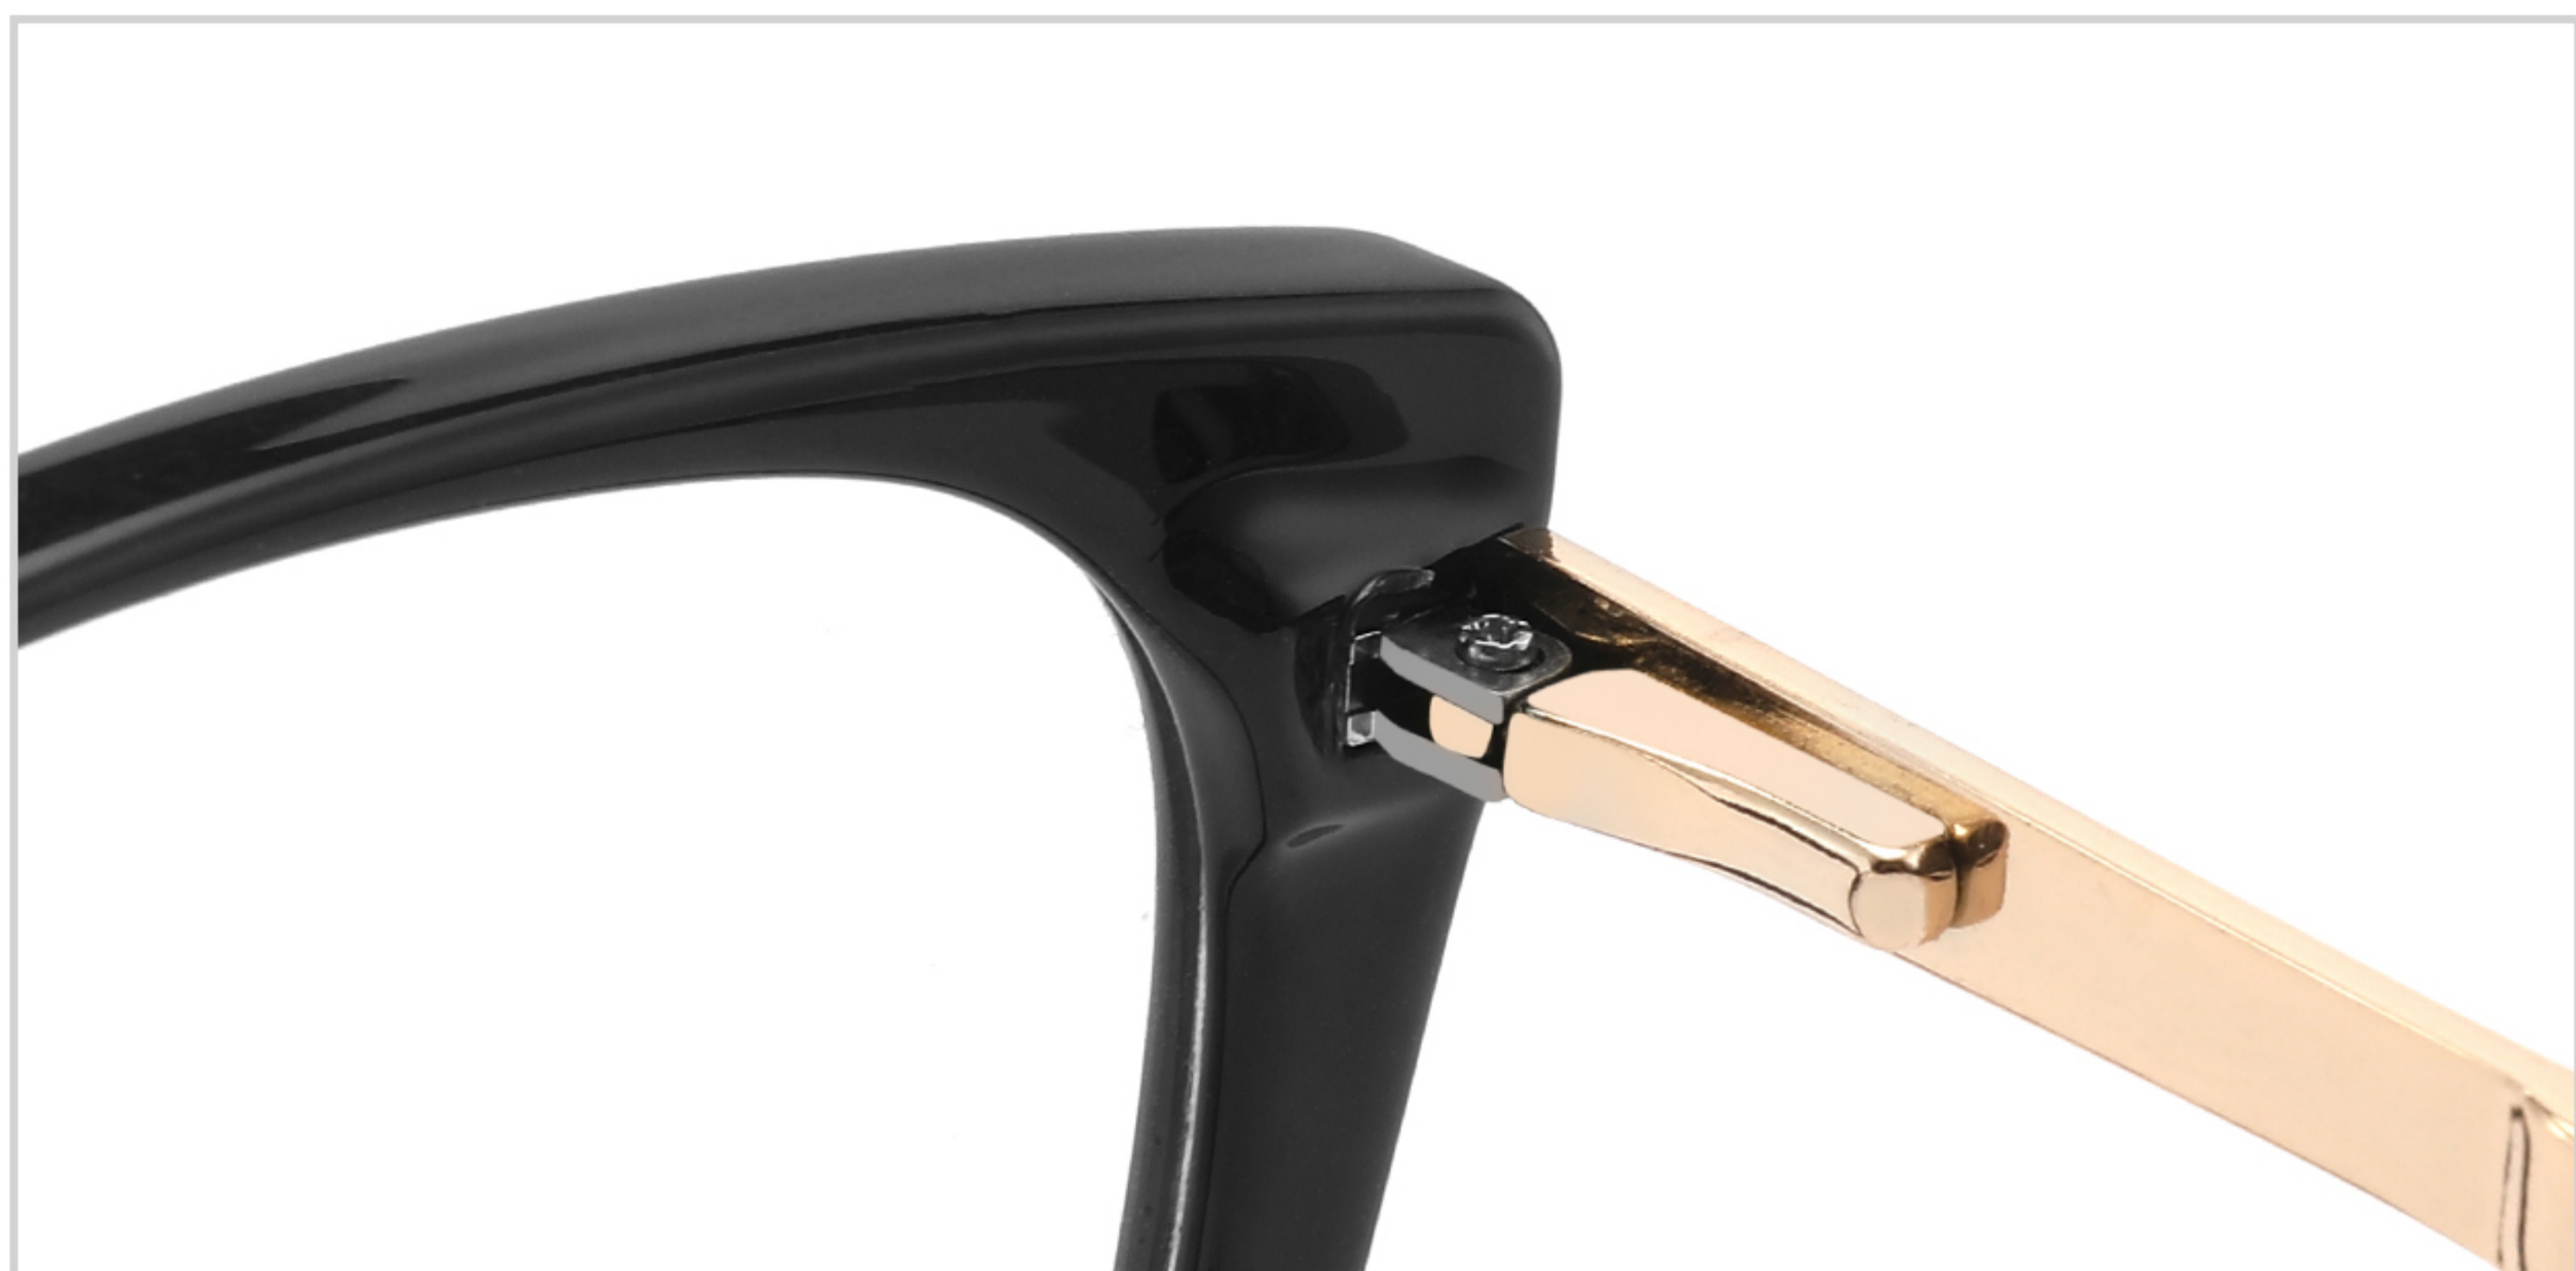

C2 BLACK RED

C3 RED

C4 BROWN

C5 PINK

C6 GREY

MATERIAL: TR

MODEL: RB7112

SIZE: 56-17-145

DETAIL DISPLAY

COLOR DISPLAY

C1 BLACK

C2 BLACK RED

C3 RED

C4 BROWN

C5 PINK

C6 GREY