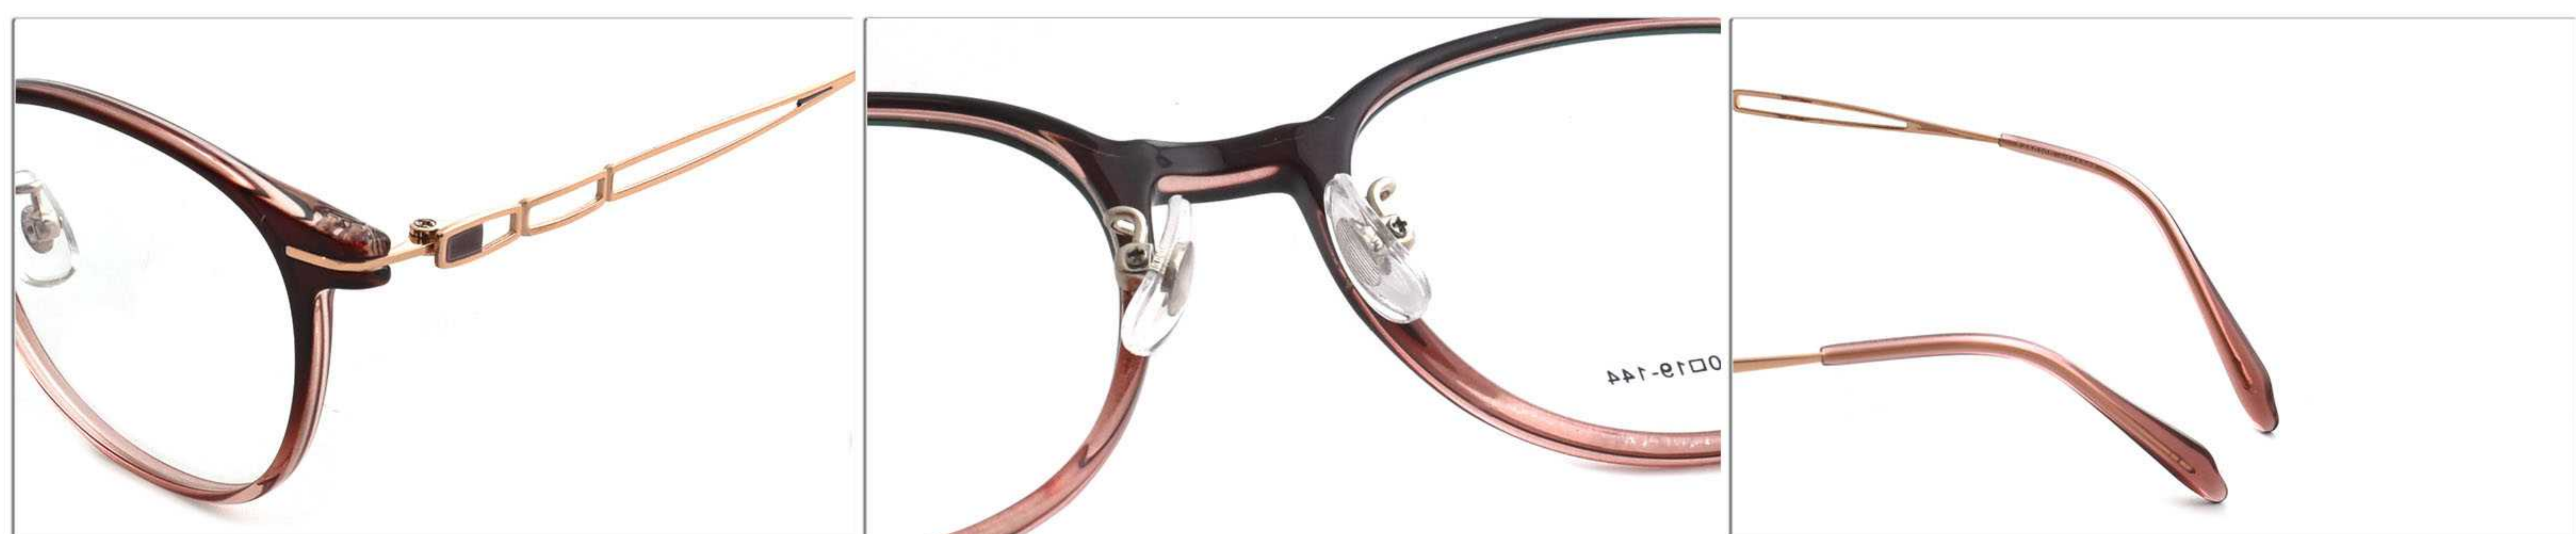

19mm

144mm

C3/透灰

C4/黑色

C5-1/渐变紫

C6-1渐变粉

C7-2/渐变红

C8-3/渐变棕