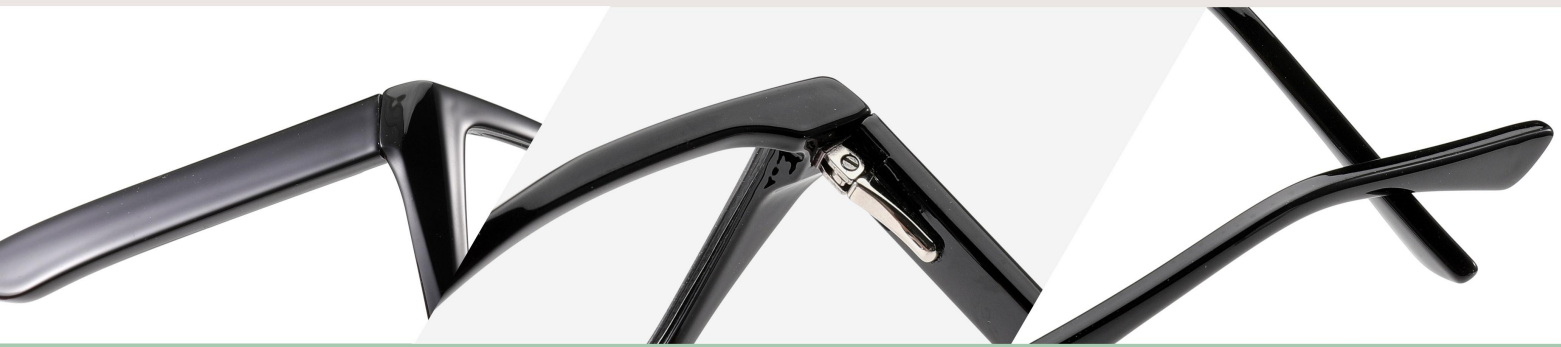

MODEL:WPS2576

SIZE: 55-19-145

TR+CP

...