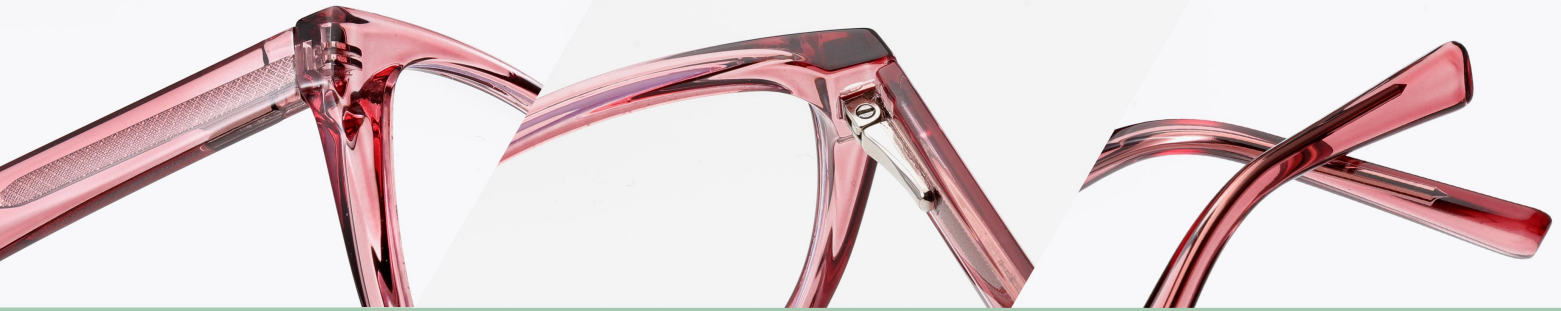

C3

C4

C5

MODEL:WPS2567

SIZE: 56-17-147

TR+CP

C1

C2