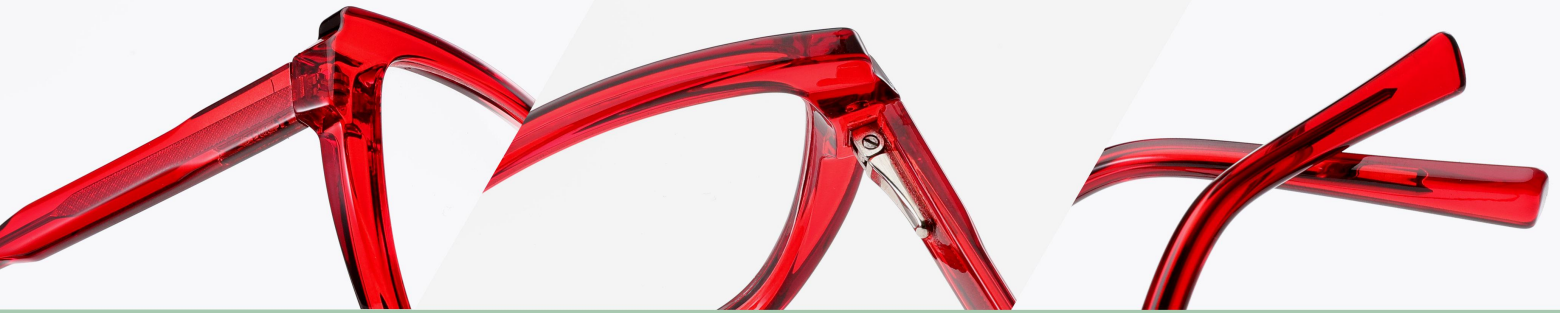

C2

C3

C4

C5

MODEL:WPS2569

SIZE: 55-17-145

TR+CP

C1