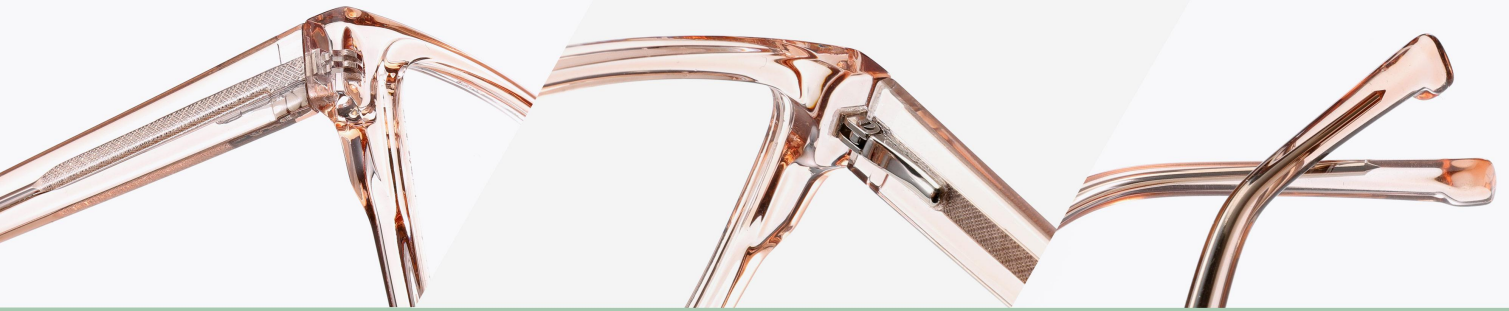

C2

C3

C4

C5

MODEL:WPS2571

SIZE: 54-18-147

TR+CP

C1