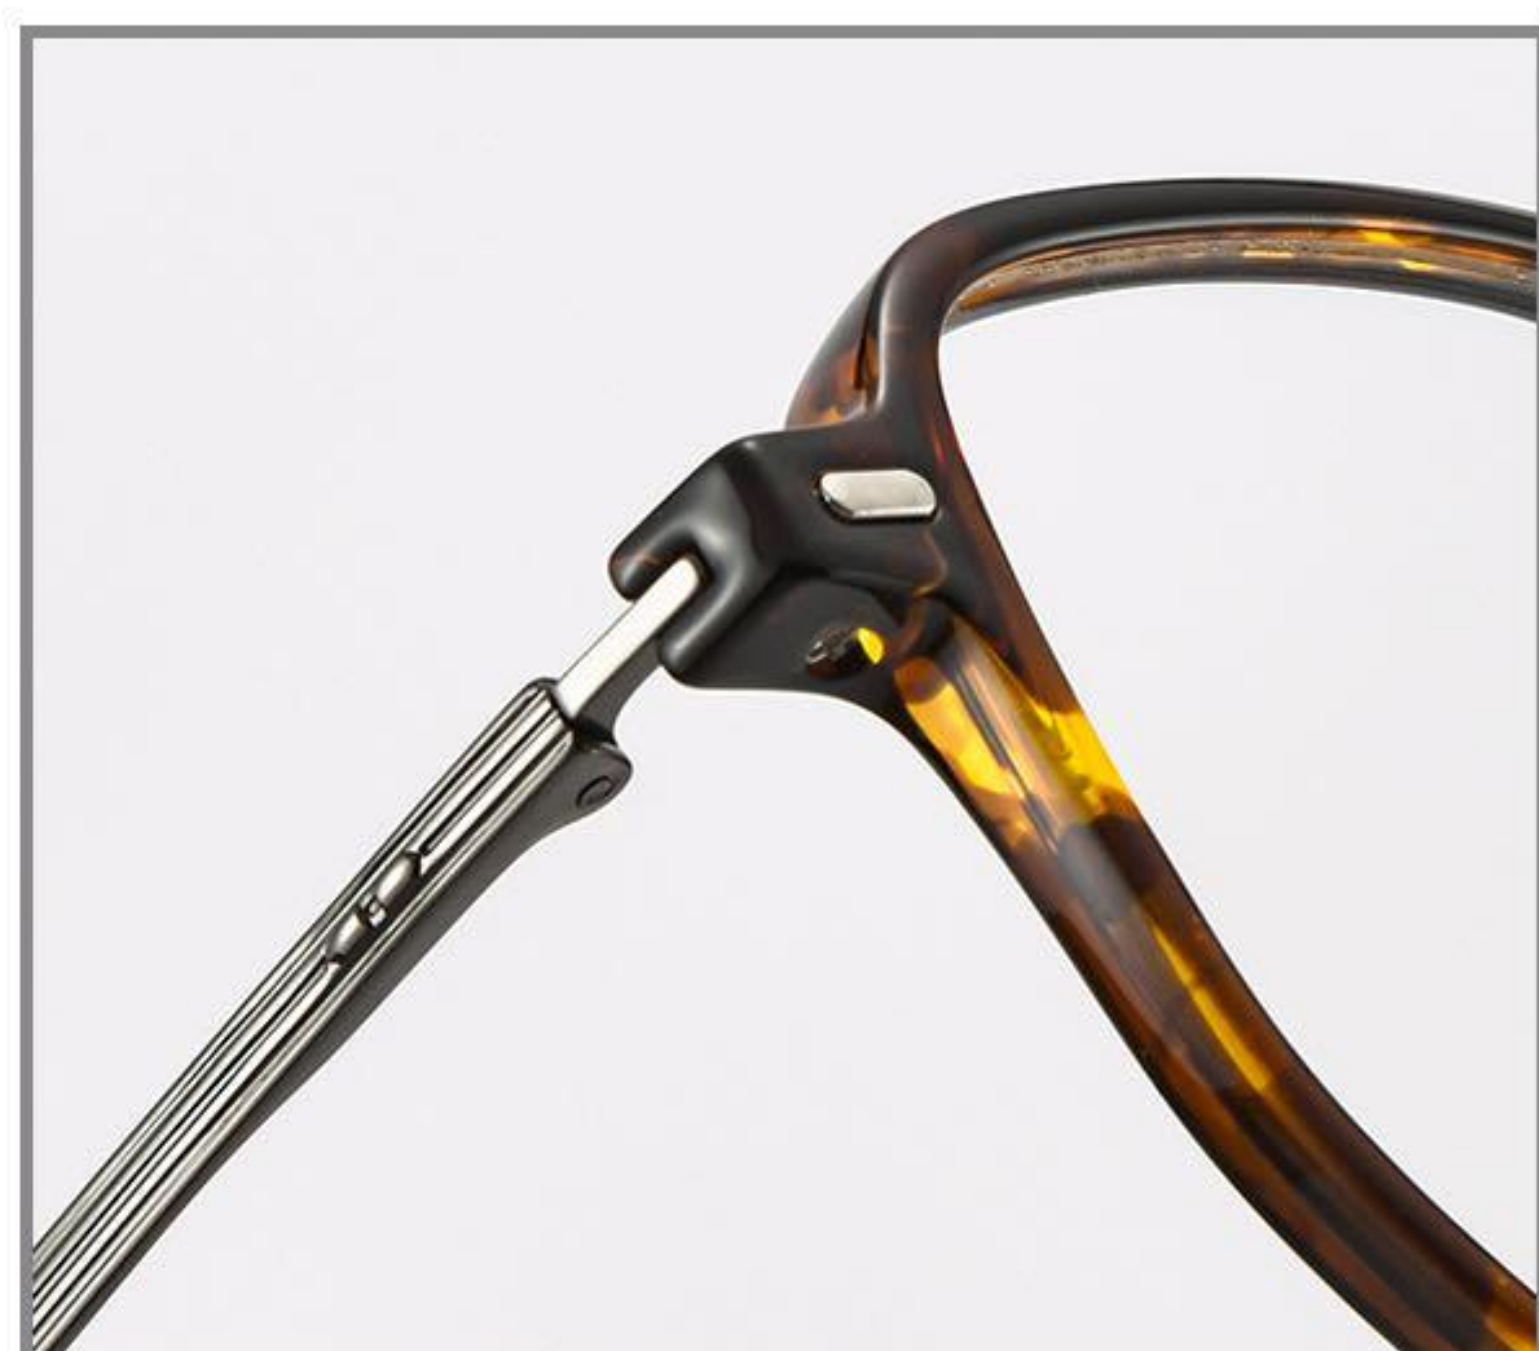

C8-透茶
Transparent tea

■ Front View

MODEL: 9050

54mm

17mm

145mm

■ Particulars

■ Color Display