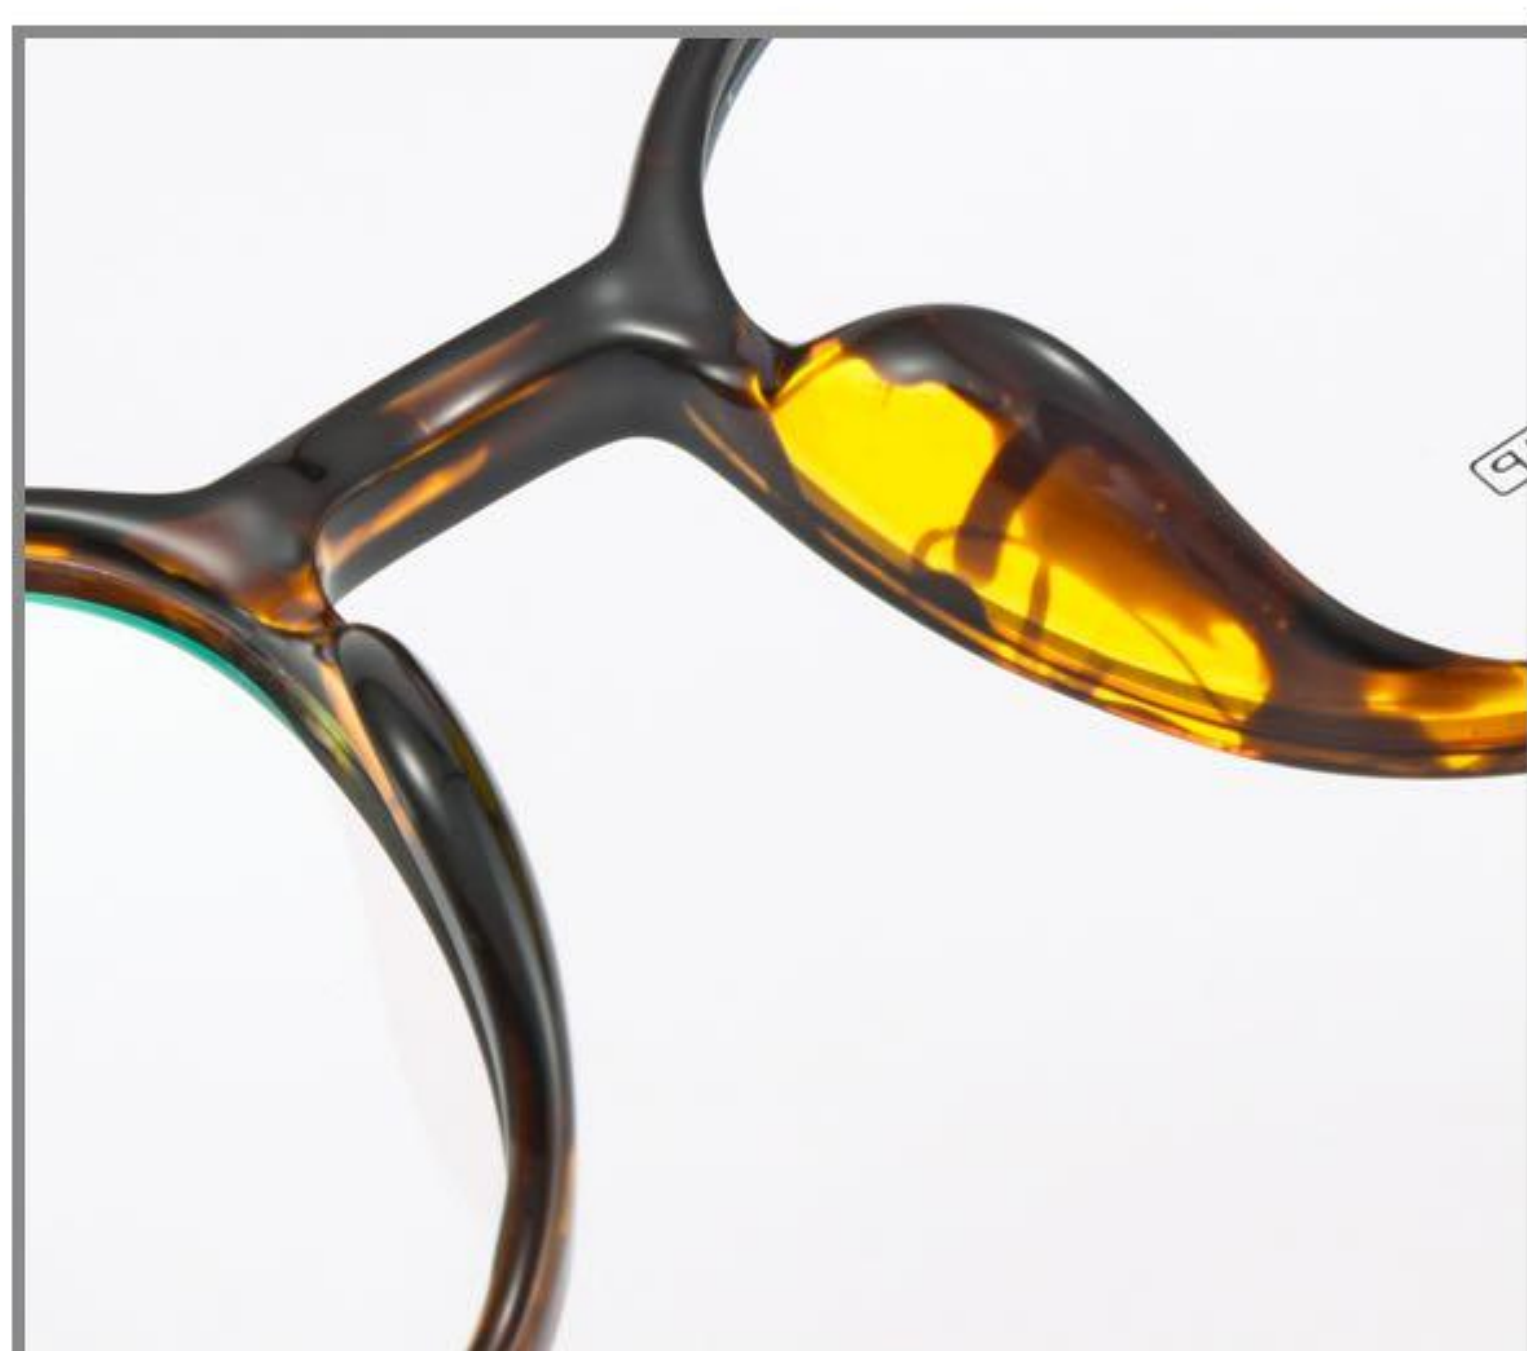

■ Particulars