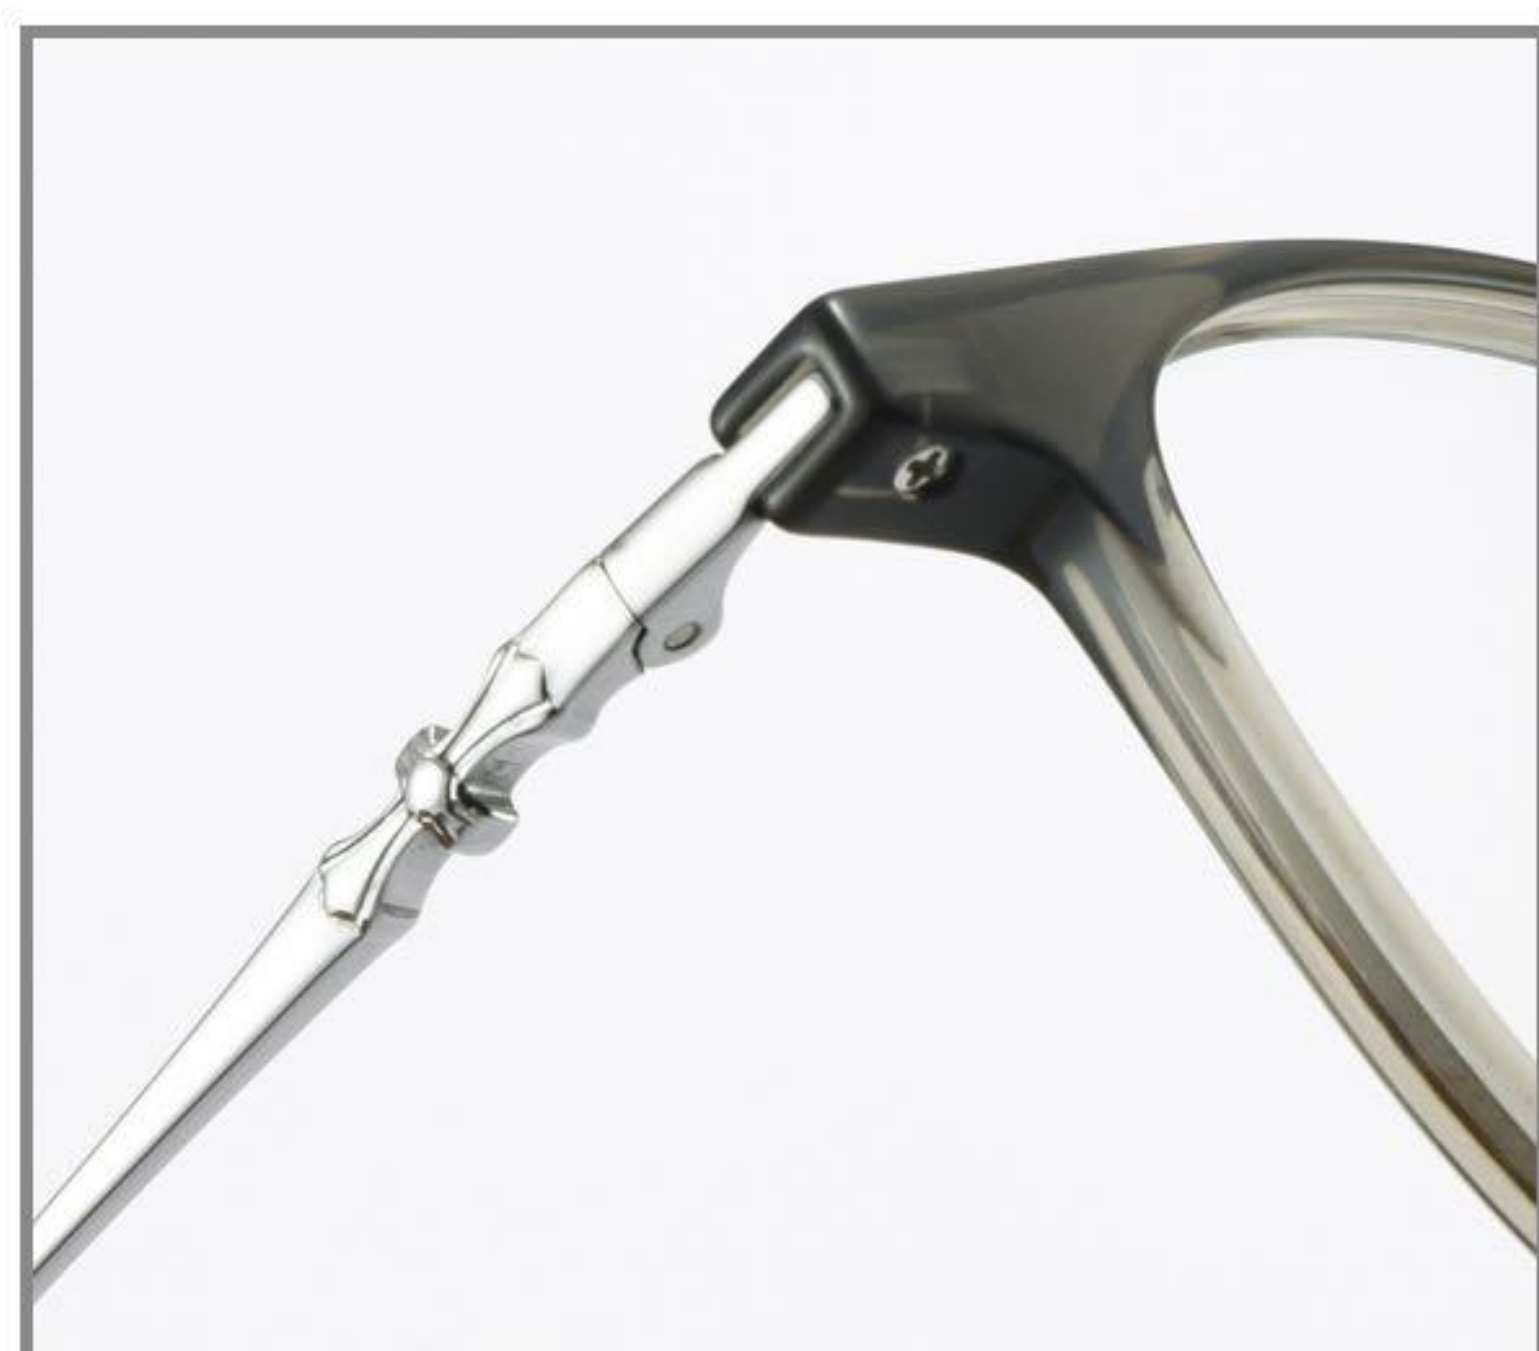

■ Particulars