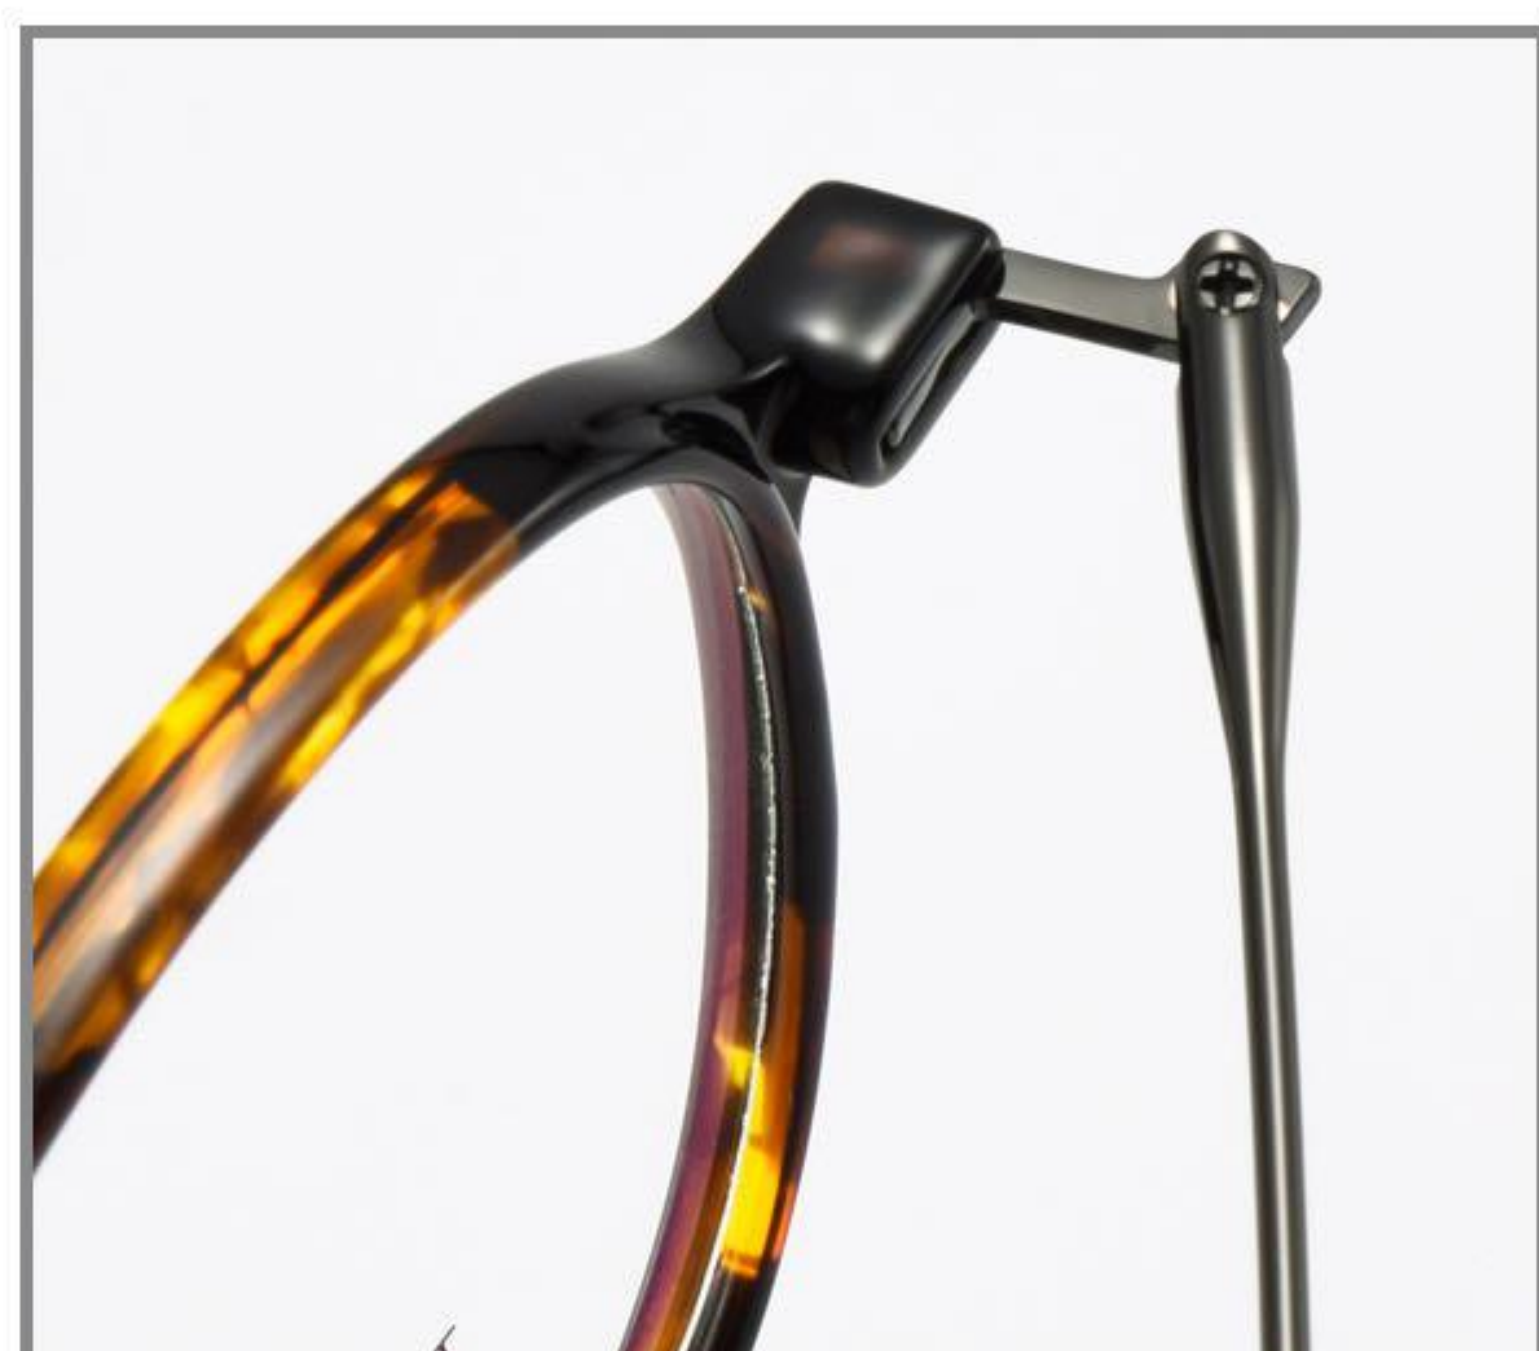

■ Particulars