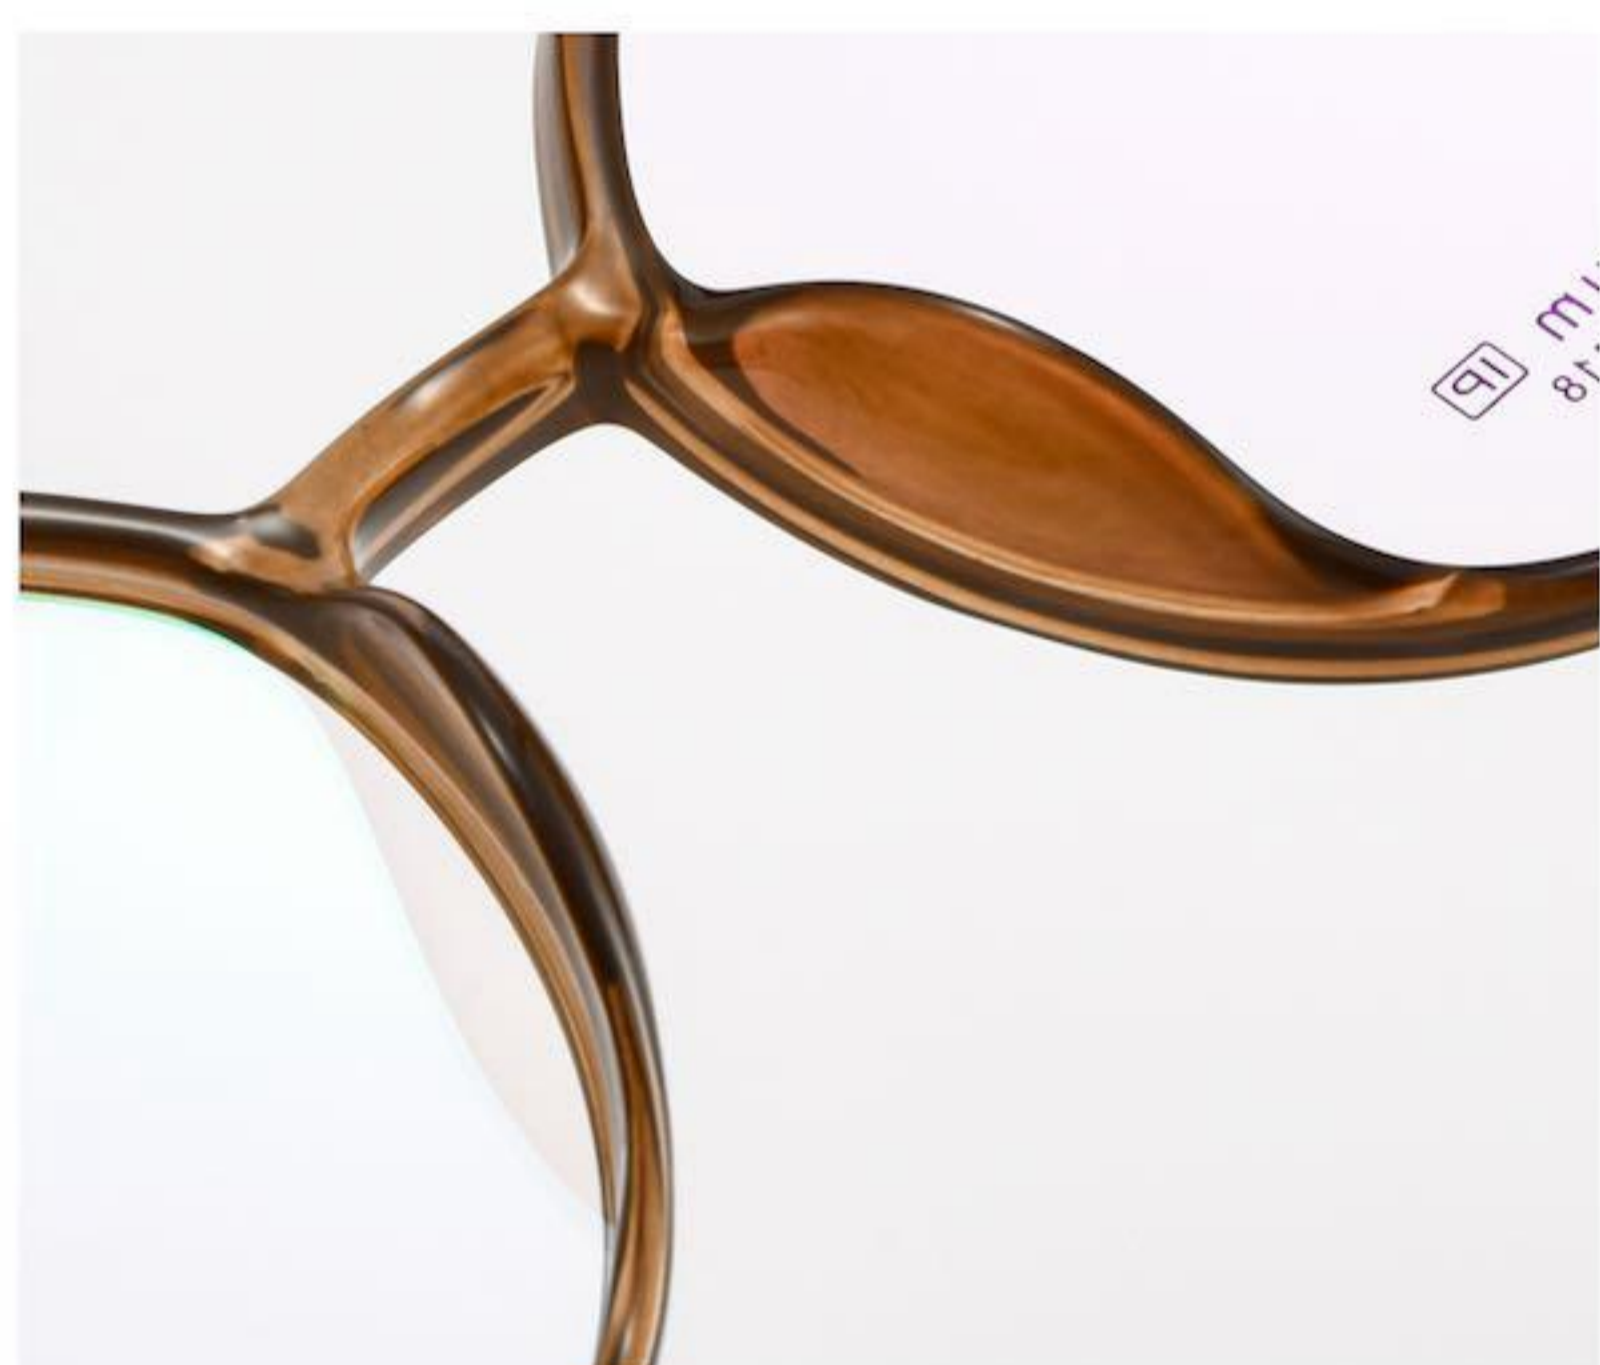

C9-GRADIENT GREEN
渐变绿

C11-HAWKSBILL GREY
玳瑁灰

■ Front View

MODEL: 9036
TR+TITANIUM IP

51mm

18mm

145mm

■ Particulars