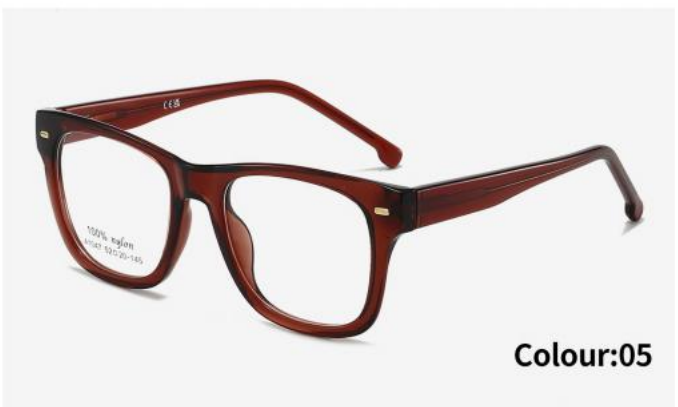

Material:

**NYLON
HIGH QUALITY**

Modle:

Size:

A1047

52mm

20mm

145mm

Material:

**NYLON
HIGH QUALITY**

Modle:

Size:

A1046

55mm

16mm

146mm