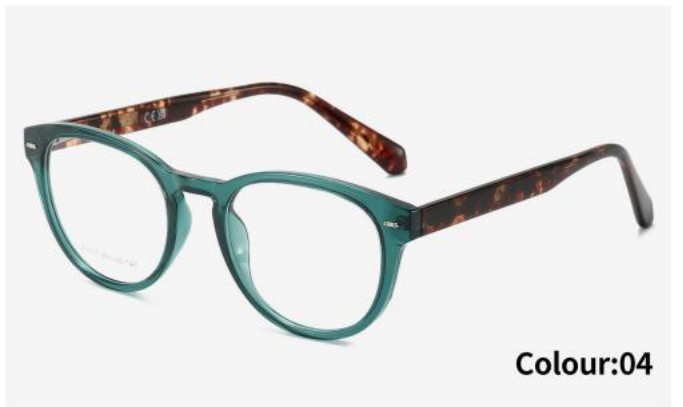

49mm

20mm

147mm

Colour:01

Colour:02

Colour:03

Colour:04

Colour:05

Colour:06

HIGH QUALITY

Modle:
A2015

Size:

56mm	18mm	145mm

Material:

**NYLON
HIGH QUALITY**

Modle: