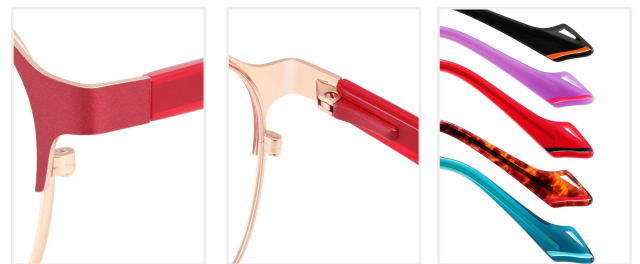

C2:Red/Gold

C3:Gray/Silver

C4:L.Pink/Silver

C5:Green/Silver

METAL

MODEL: XC-B21

C1:Black

C2:Red

C3:L.Pink

C4:Pink

C5:Purple

METAL

MODEL: XC-B22

C1:M.Gold/M.Black

C2:M.Silver/M.Rose Red

C3:M.Silver/M.D.Purple

C4:M.Gold/M.Red

C5:M.Silver/M.Green

METAL

MODEL: XC-B23

C1:Black/Gold

C2:Red/Gold

C3:Brown/Gold

C4:Purple/Silver