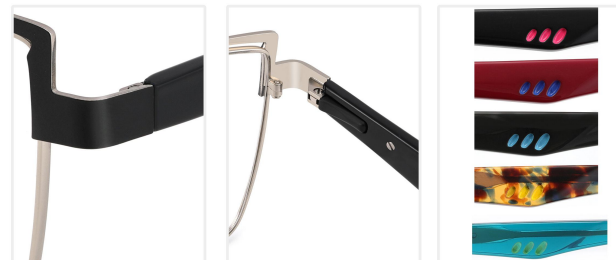

C1:M.Gold/M.Black

C2:M.Silver/M.Purple

C3:M.Gold/M.Pink

C4:M.Gold/M.Green

C5:M.Gold/M.khaki

METAL

MODEL: XC-B20

C1:Black/Silver

C2:Red/Gold

C3:Gray/Silver

C4:L.Pink/Silver

C5:Green/Silver

METAL

MODEL: XC-B21

C1:Black

C2:Red