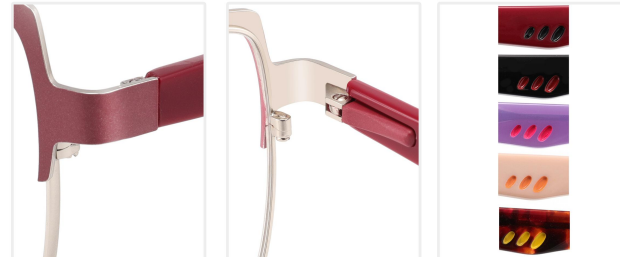

C5:M.Gold/M.Grey-Green

METAL

MODEL: XC-B16

C1:Black/Silver

C2:Red/Silver

C3:Purple/Silver

C4:Pink/Silver

C5:L.Pink/Gold

METAL

MODEL: XC-B17

C1:M.Silver/M.Black

C2:M.Gold/M.Rose Red

C3:M.Gold/M.D.Purple

C4:M.Silver/M.Pink

C5:M.Silver/M.Purple

METAL