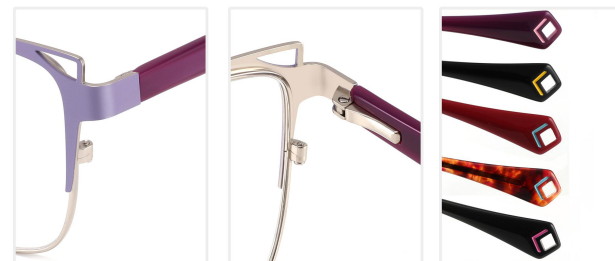

METAL

MODEL: XC-B33

C1:M.Silver/M.Black

C2:M.Gold/M.Rose Red

C3:M.Silver/M.Purple

C4:M.Gold/M.D.Wine Red

C5:M.Silver/M.khaki

METAL

MODEL: XC-B34

C1:M.Silver/M.Black

C2:M.Rose Gold/M.Rose Red

C3:M.Silver/M.Gray

C4:M.Silver/M.Pink

C5:M.Silver/M.Green

METAL

MODEL: XC-B35