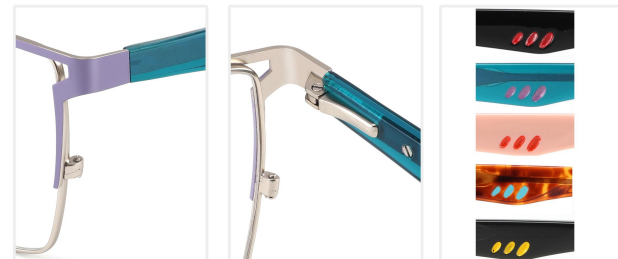

MODEL: XC-B18

C1:M.Silver/M.Black

C2:M.Gold/M.Red

C3:M.Silver/M.Green

C4:M.Silver/M.Pink

C5:M.Gold/M.D.Gray

METAL

MODEL: XC-B19

C1:M.Gold/M.Black

C2:M.Silver/M.Purple

C3:M.Gold/M.Pink

C4:M.Gold/M.Green

C5:M.Gold/M.khaki

METAL

MODEL: XC-B20

C1:Black/Silver

C2:Red/Gold

C3:Gray/Silver

C4:L.Pink/Silver

C5:Green/Silver

METAL

MODEL: XC-B21

C1:Black

C2:Red