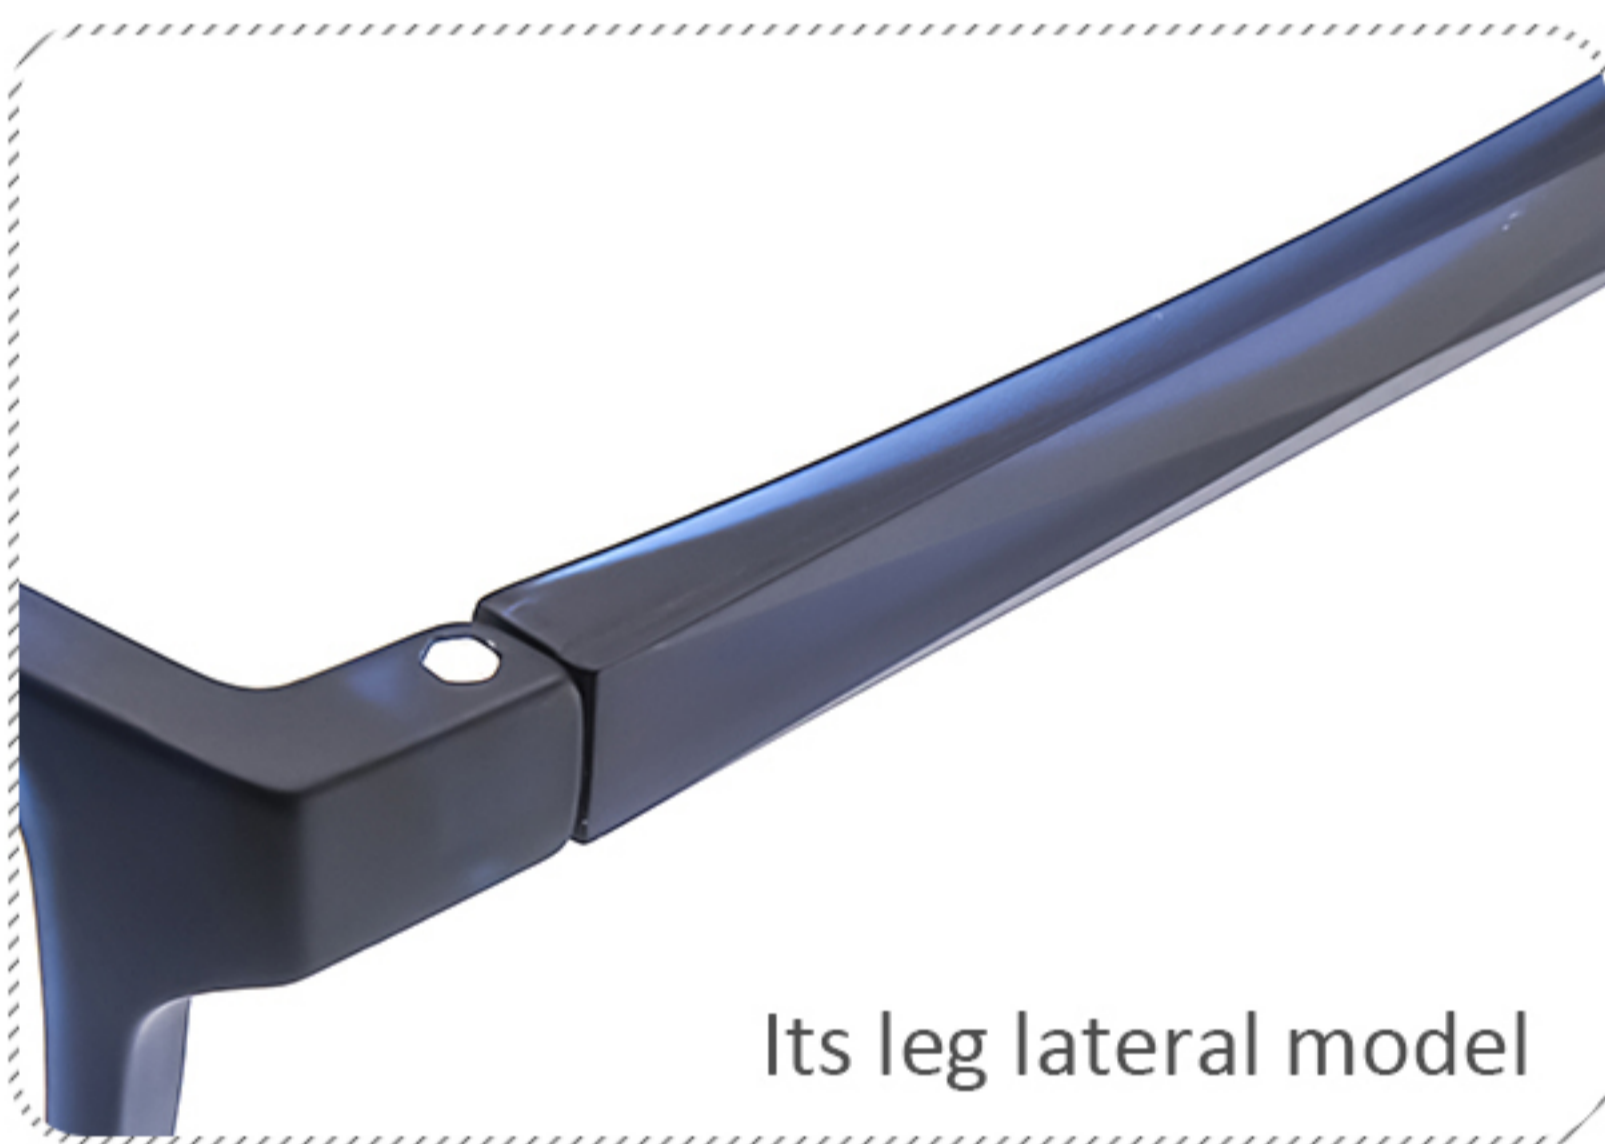

TR90 SPORTS GLASSES SERIES

MODEL:9906
SIZE:54□17-140

AKOMA

Lens height
43mm

Width of the lens
54mm

Nose width between
17mm

Its leg length
140mm

Its leg lateral model