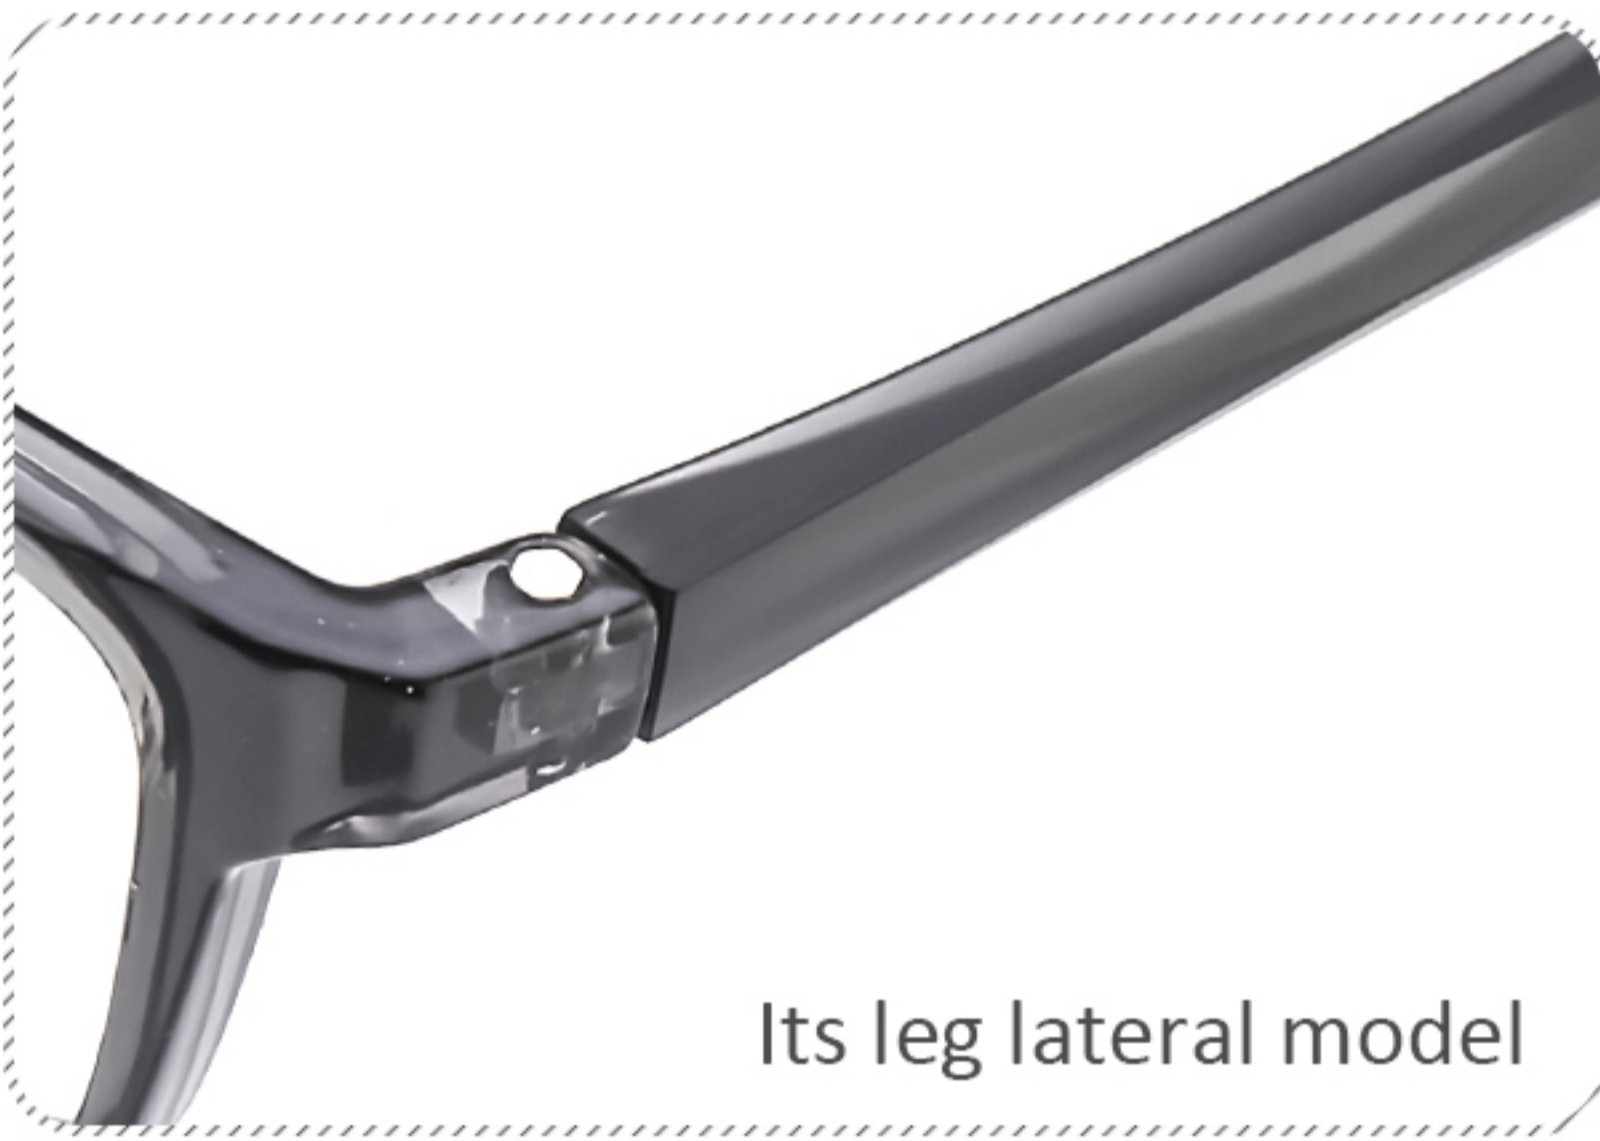

TR90 SPORTS GLASSES SERIES

MODEL:9905
SIZE:55□17-140

AKOMA

Lens height
41mm

Width of the lens
55mm

Nose width between
17mm

Its leg length
140mm

Its leg lateral model