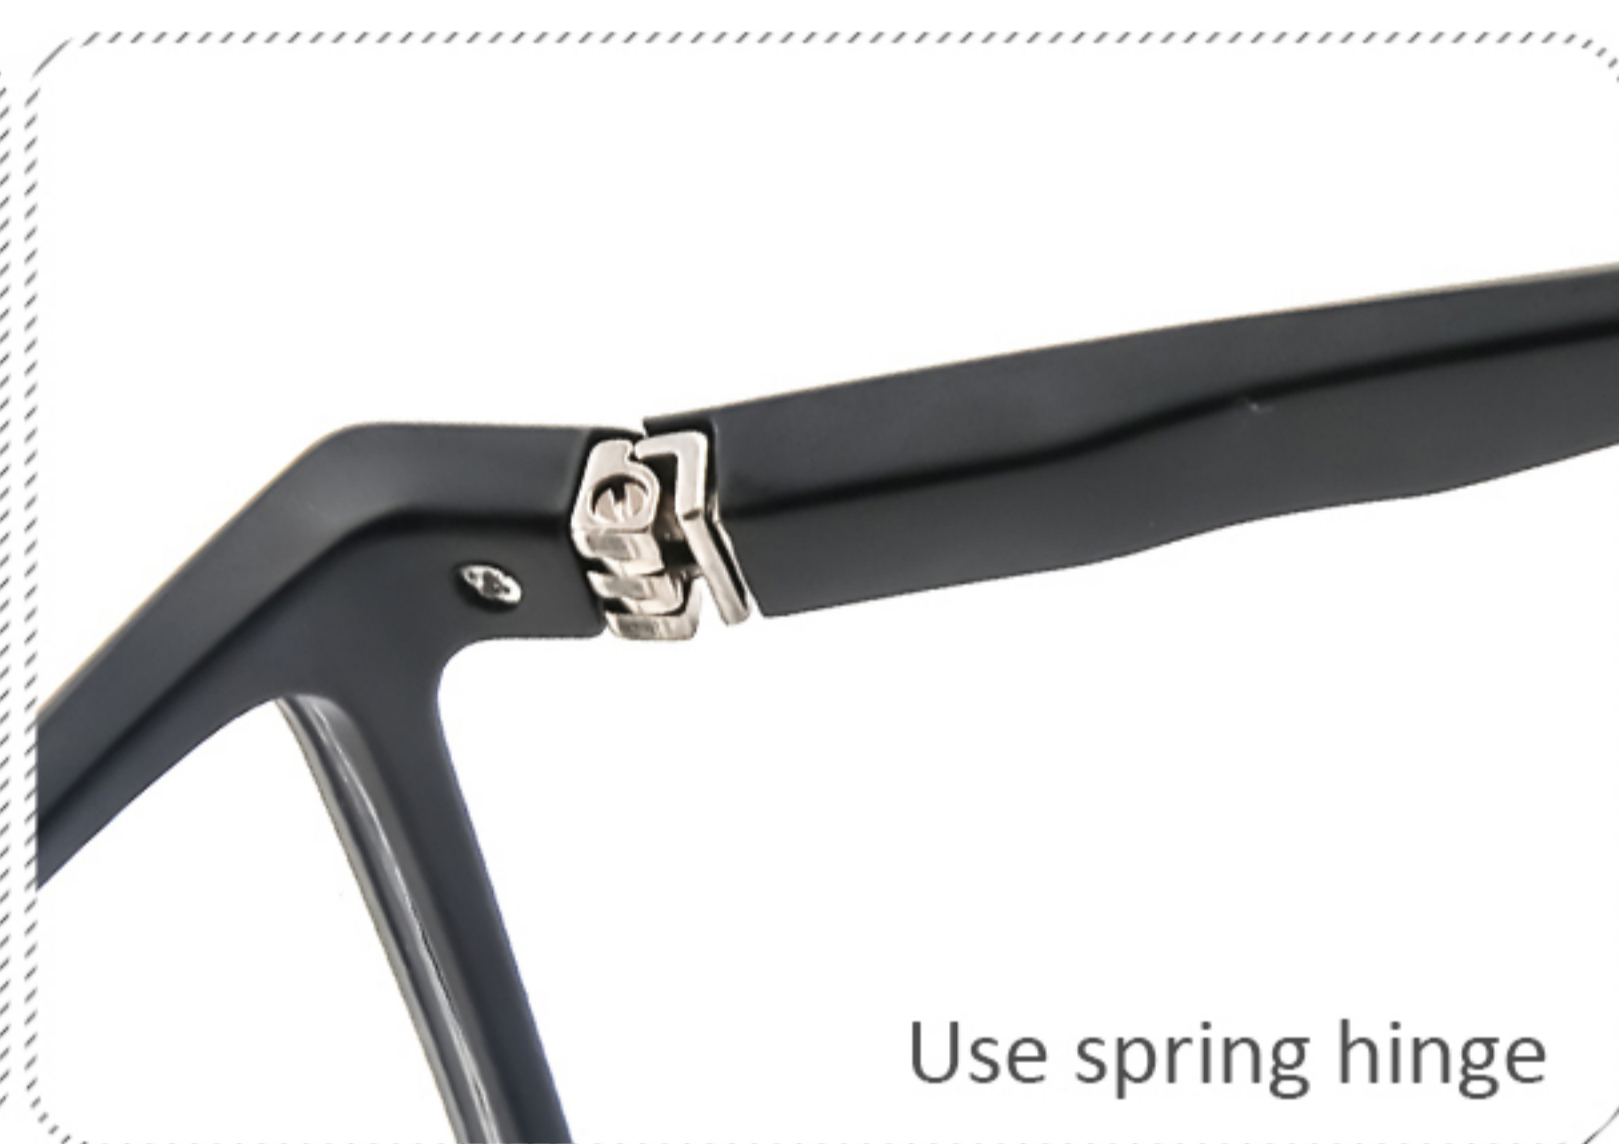

Mirror foot inside of the design

Use spring hinge

C02_M.Black/M.Yellow