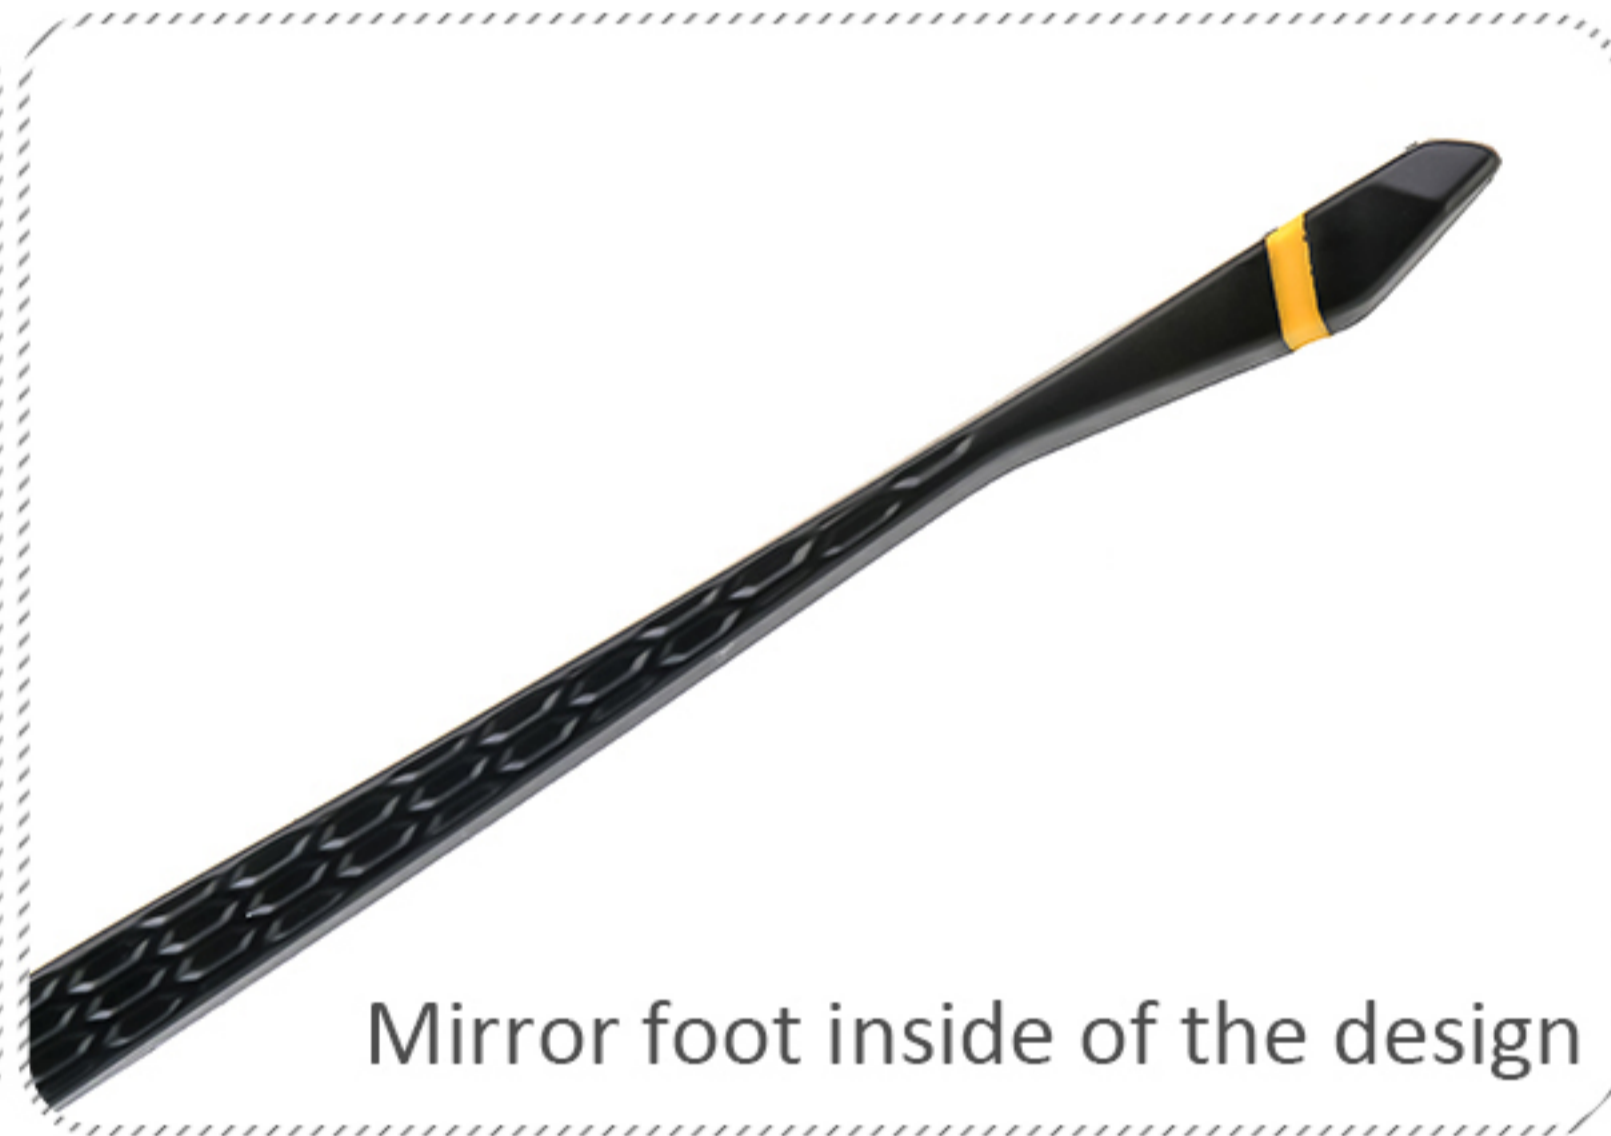

AKOMA

Lens height
37mm

Width of the lens
53mm

Nose width between
17mm

Its leg length
138mm

Its leg lateral model

Mirror foot inside of the design

Adjustable silicone nose rest

TR90 SPORTS GLASSES SERIES

MODEL:9911
SIZE:54□17-138

C01_S.Black+Black/Grey

C02_M.Soild blue+Soild blue/Red

C03_M.Black+Black/Yellow

C04_M.L. Grey+L.Grey/Fluorescein

C05_M.Black+Black/L.Blue

C06_M.D.Grey+D.Grey/D.Blue