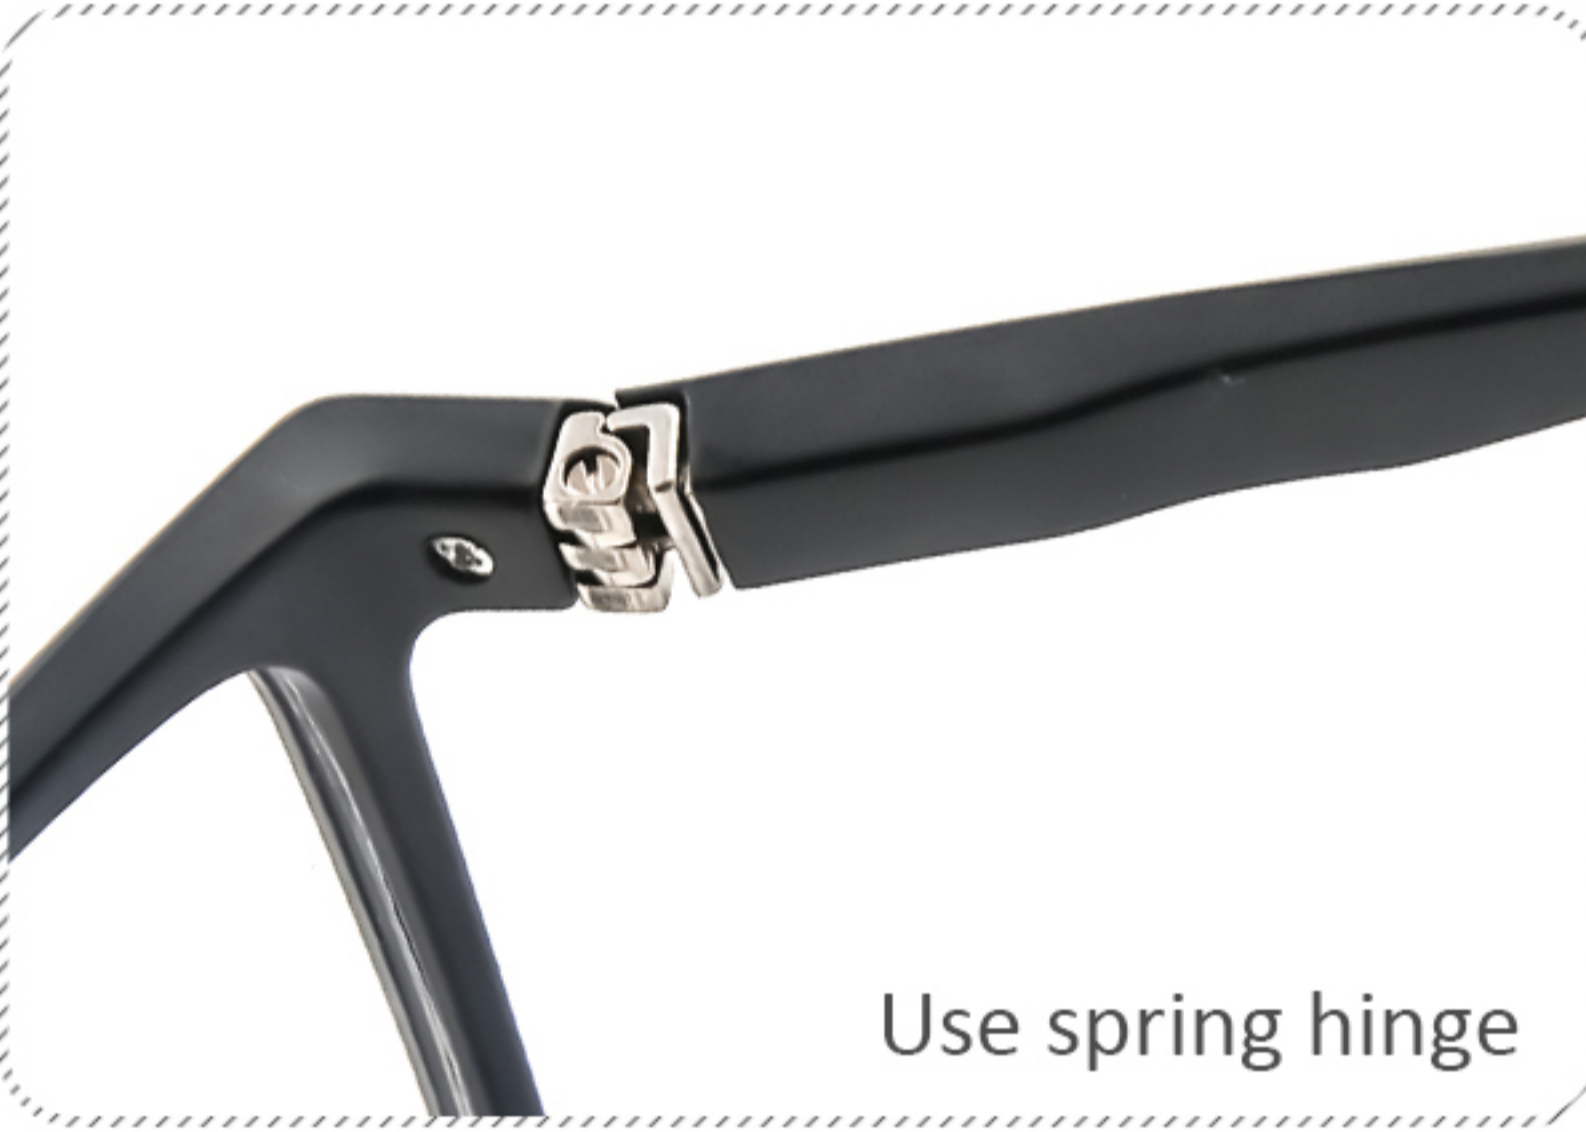

Mirror foot inside of the design

Use spring hinge

C02_M.Black/M.Yellow