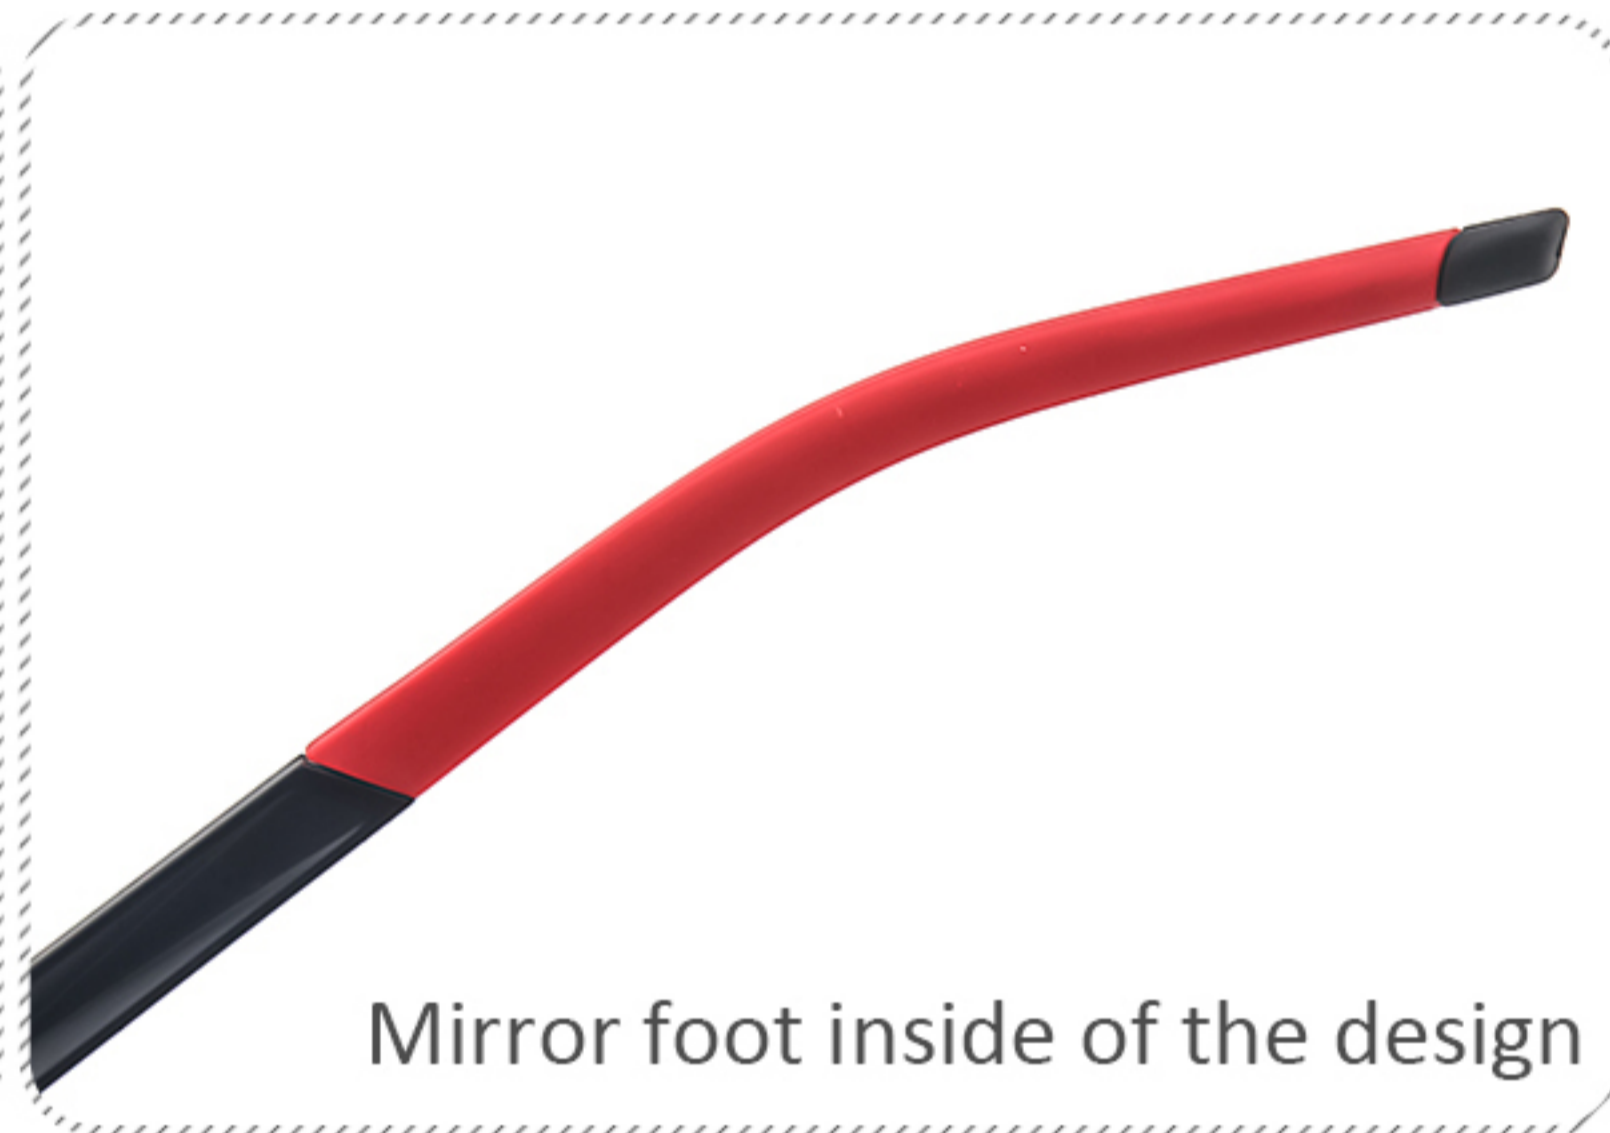

TR90 SPORTS GLASSES SERIES

MODEL:9904
SIZE:53□17-140

AKOMA

Lens height
39mm

Width of the lens
53mm

Nose width between
17mm

Its leg length
140mm

Its leg lateral model