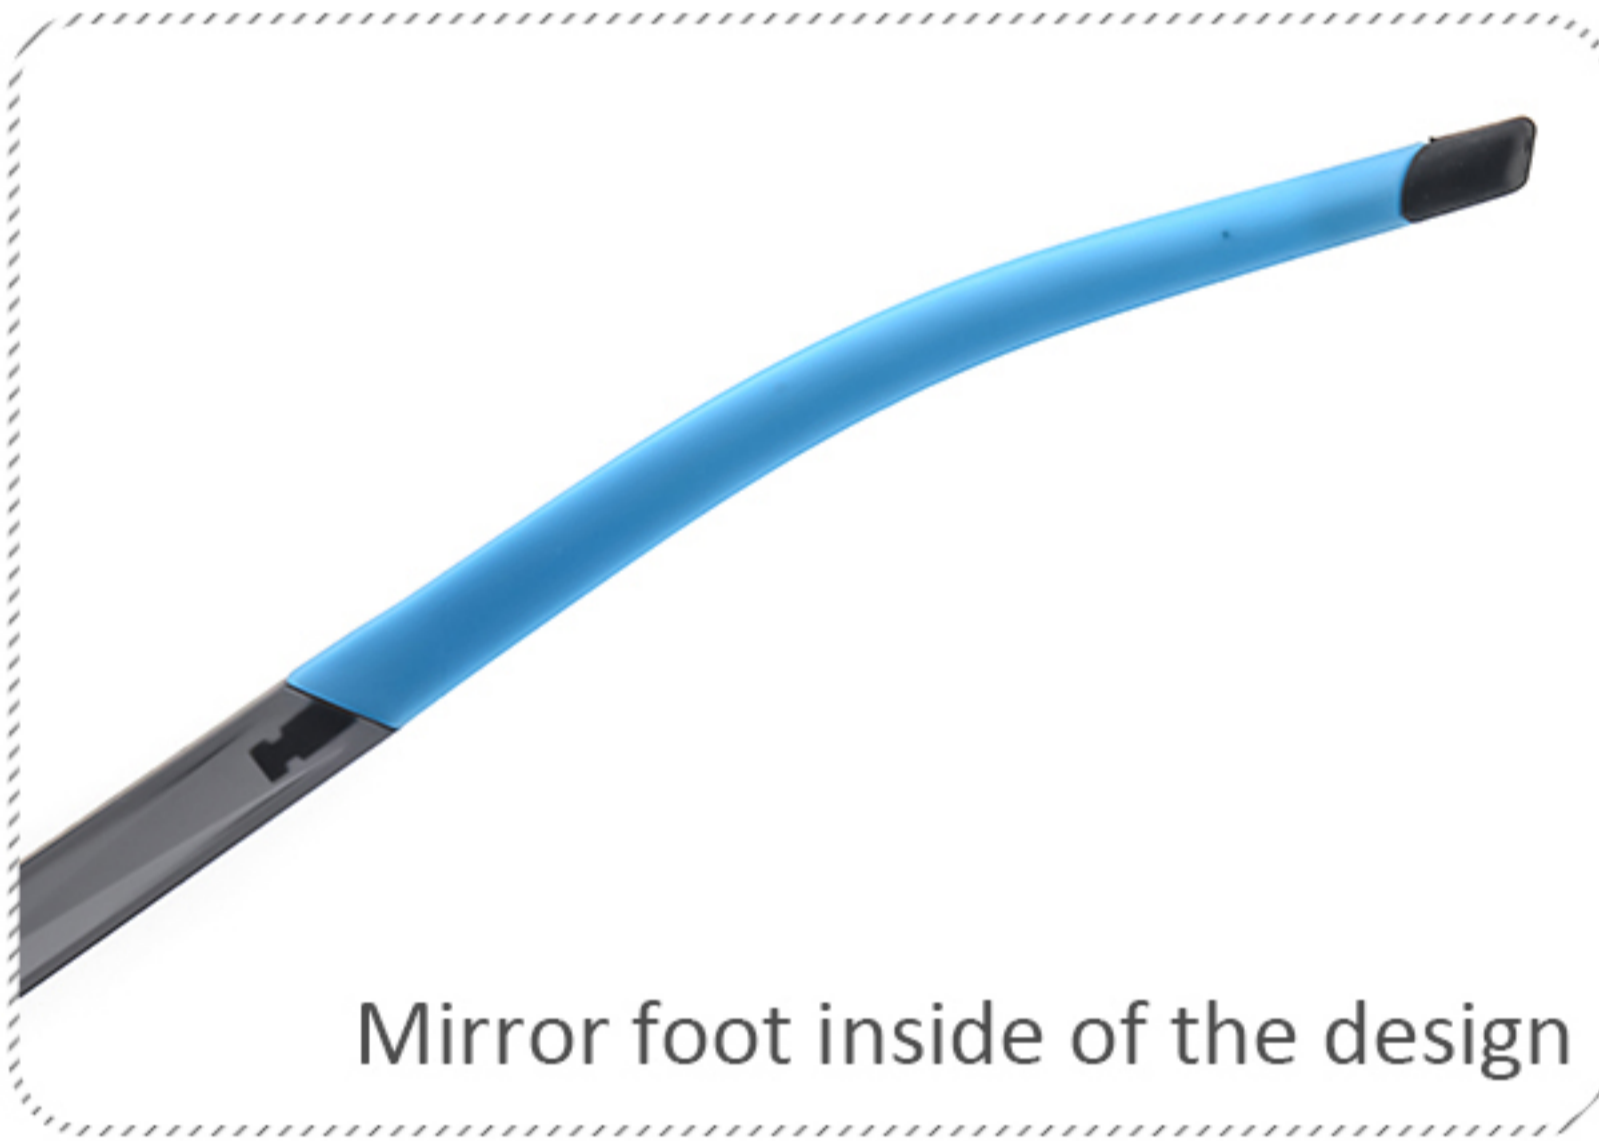

TR90 SPORTS GLASSES SERIES

MODEL:9905
SIZE:55□17-140

AKOMA

Lens height
41mm

Width of the lens
55mm

Nose width between
17mm

Its leg length
140mm

Its leg lateral model