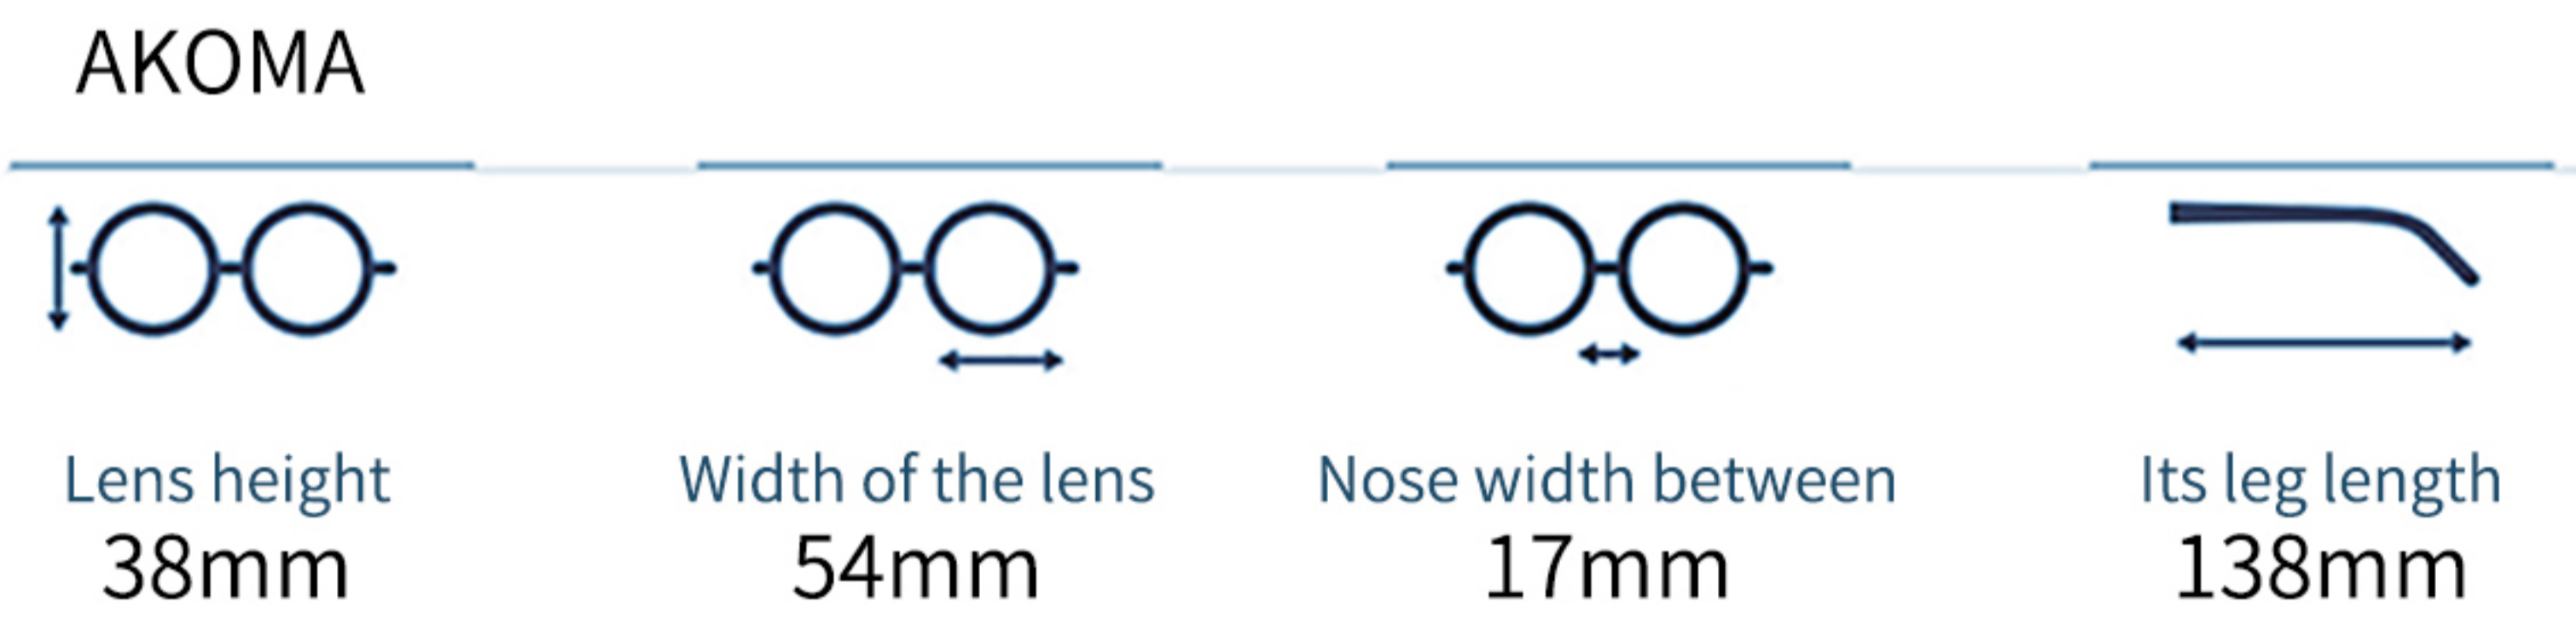

Width of the lens
55mm

Nose width between
16mm

Its leg length
140mm

Its leg lateral model

Mirror foot inside of the design

Adjustable silicone nose rest

C01_S.Black+Black/Grey

C02_M.Black+Black/Red

AKOMA

Lens height
37mm

Width of the lens
53mm

Nose width between
17mm

Its leg length
138mm

Its leg lateral model

Mirror foot inside of the design

Adjustable silicone nose rest

TR90 SPORTS GLASSES SERIES

MODEL:9911
SIZE:54□17-138

C01_S.Black+Black/Grey

C02_M.Soild blue+Soild blue/Red

C03_M.Black+Black/Yellow

C04_M.L. Grey+L.Grey/Fluorescein

C05_M.Black+Black/L.Blue

C06_M.D.Grey+D.Grey/D.Blue

C07_M.Grey Blue+Grey Blue/Grey Blue

.....

TR90 SPORTS GLASSES SERIES

MODEL:9912
SIZE:55□16-138

Its leg lateral model

Mirror foot inside of the design

Adjustable silicone nose rest

C01_S.Black+Black/Grey