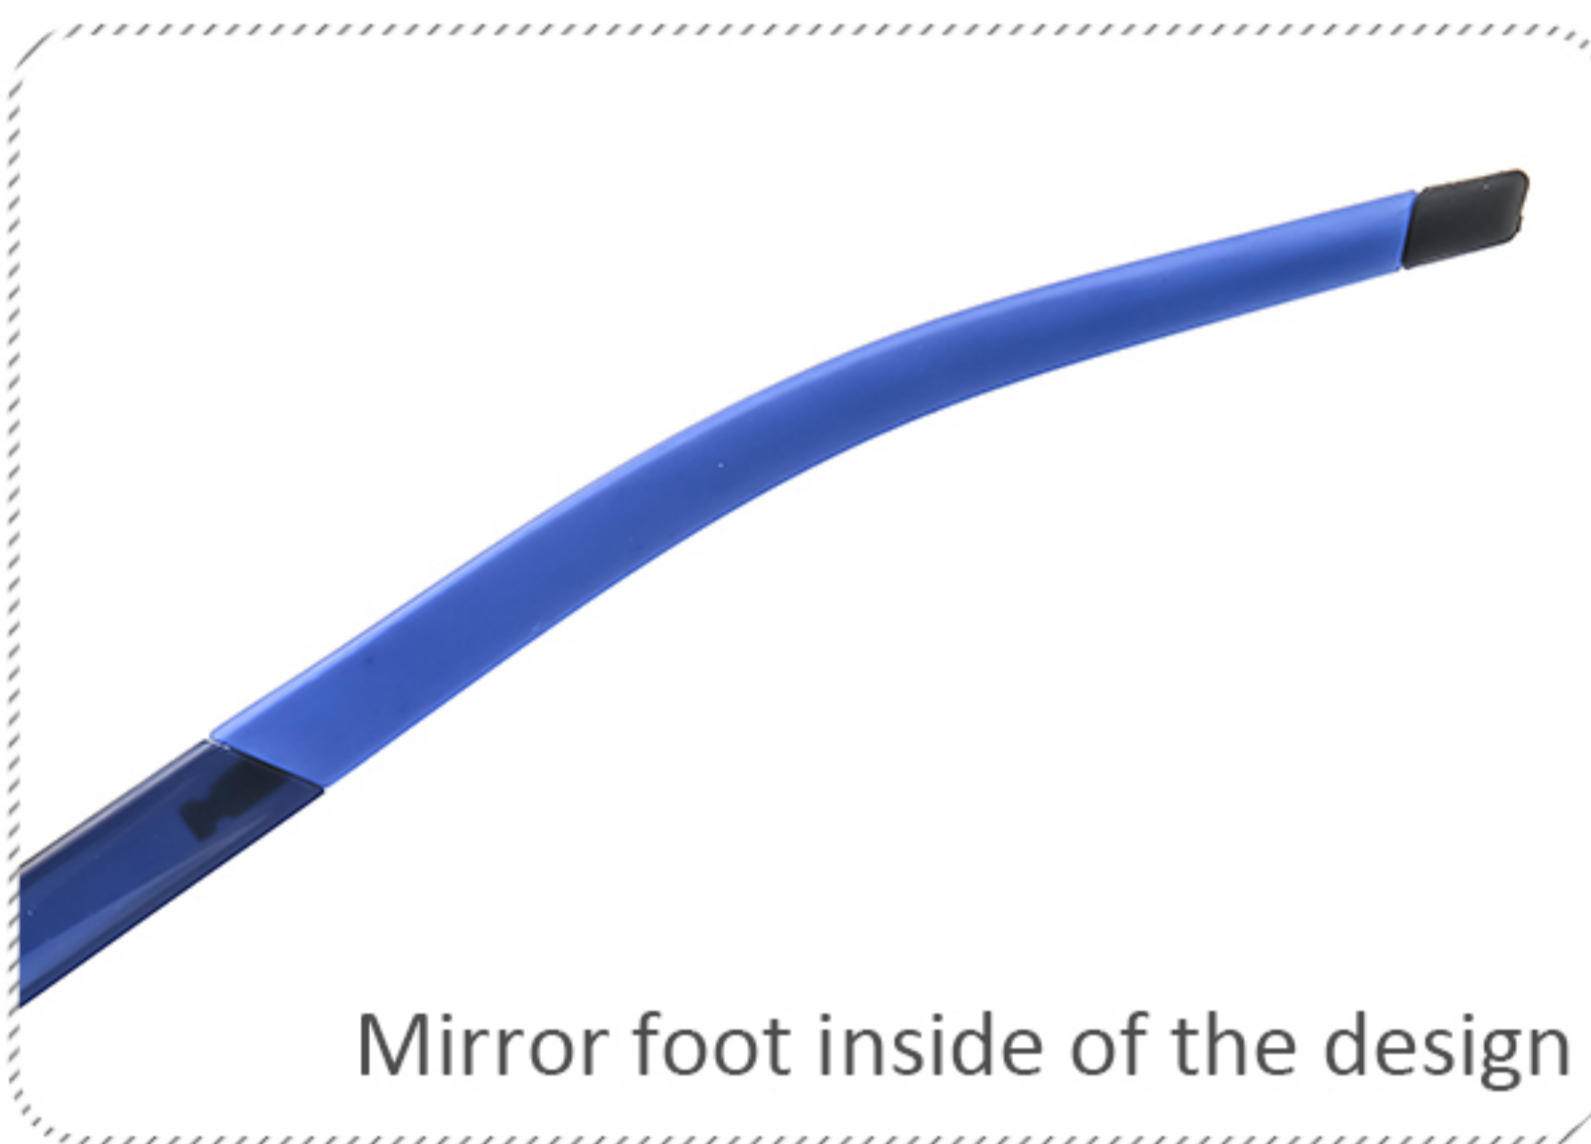

TR90 SPORTS GLASSES SERIES

MODEL:9906
SIZE:54□17-140

AKOMA

Lens height
43mm

Width of the lens
54mm

Nose width between
17mm

Its leg length
140mm

Its leg lateral model