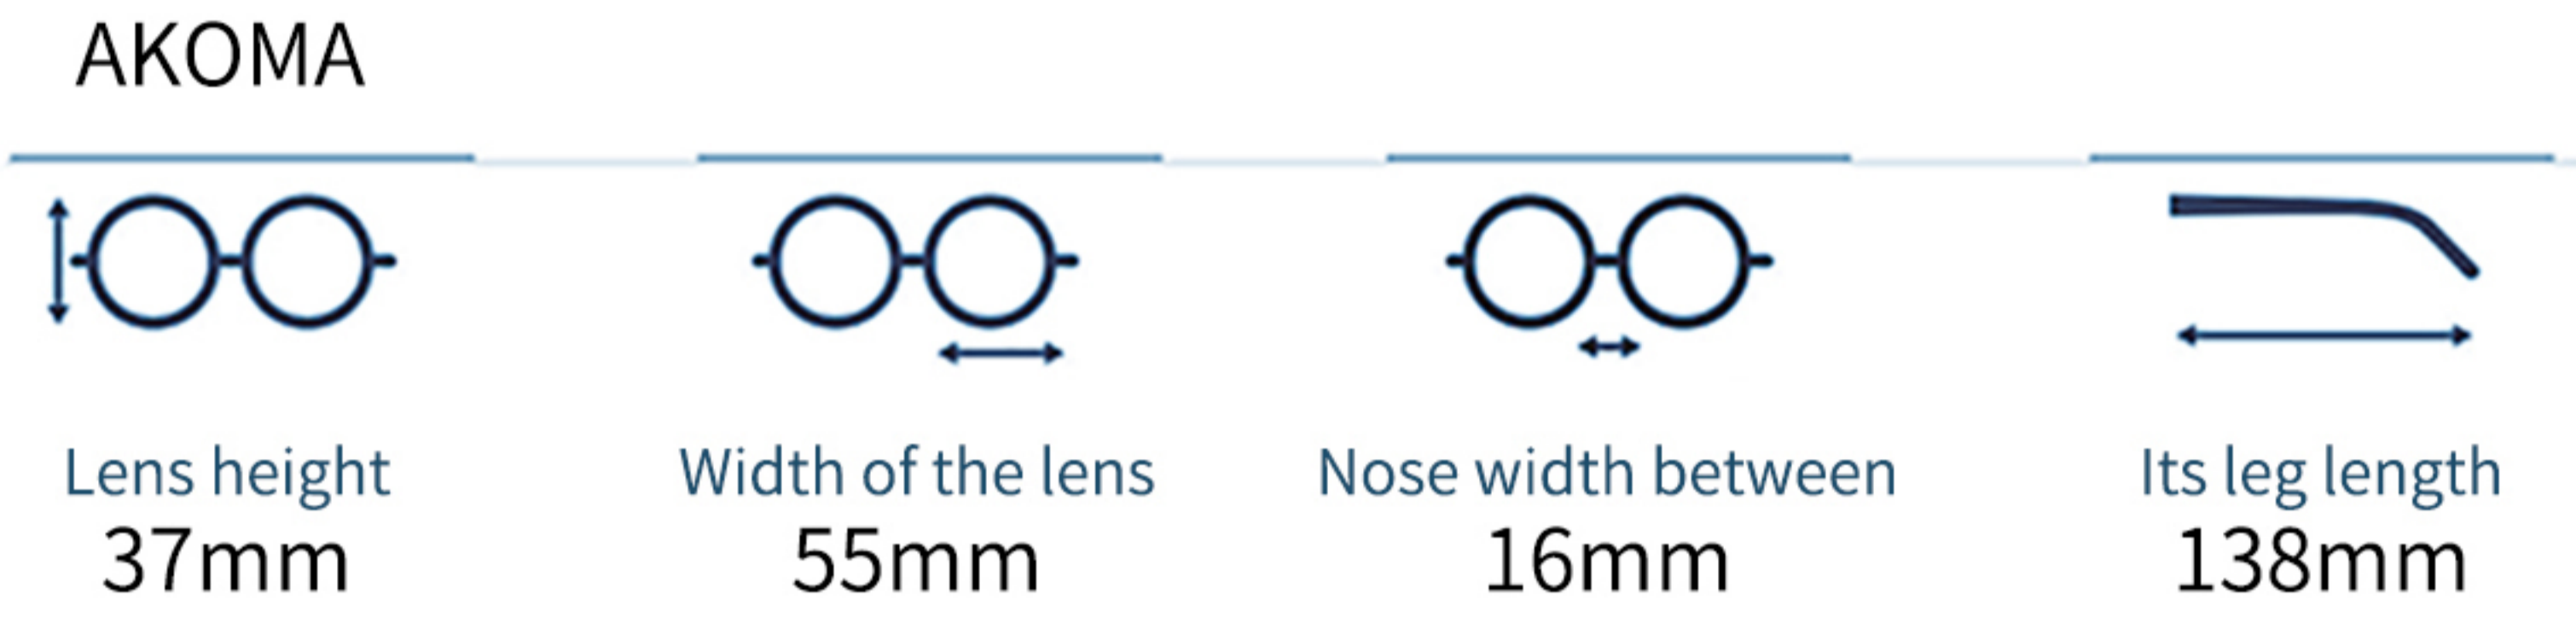

Width of the lens
55mm

Nose width between
16mm

Its leg length
140mm

Its leg lateral model

Mirror foot inside of the design

Adjustable silicone nose rest

C01_S.Black+Black/Grey

C02_M.Black+Black/Red

AKOMA

Lens height
37mm

Width of the lens
53mm

Nose width between
17mm

Its leg length
138mm

Its leg lateral model

Mirror foot inside of the design

Adjustable silicone nose rest

TR90 SPORTS GLASSES SERIES

MODEL:9911
SIZE:54□17-138

C01_S.Black+Black/Grey

C02_M.Soild blue+Soild blue/Red

C03_M.Black+Black/Yellow

C04_M.L. Grey+L.Grey/Fluorescein

C05_M.Black+Black/L.Blue

C06_M.D.Grey+D.Grey/D.Blue

C07_M.Grey Blue+Grey Blue/Grey Blue

.....

TR90 SPORTS GLASSES SERIES

MODEL:9912
SIZE:55□16-138

Its leg lateral model

Mirror foot inside of the design

Adjustable silicone nose rest

C01_S.Black+Black/Grey