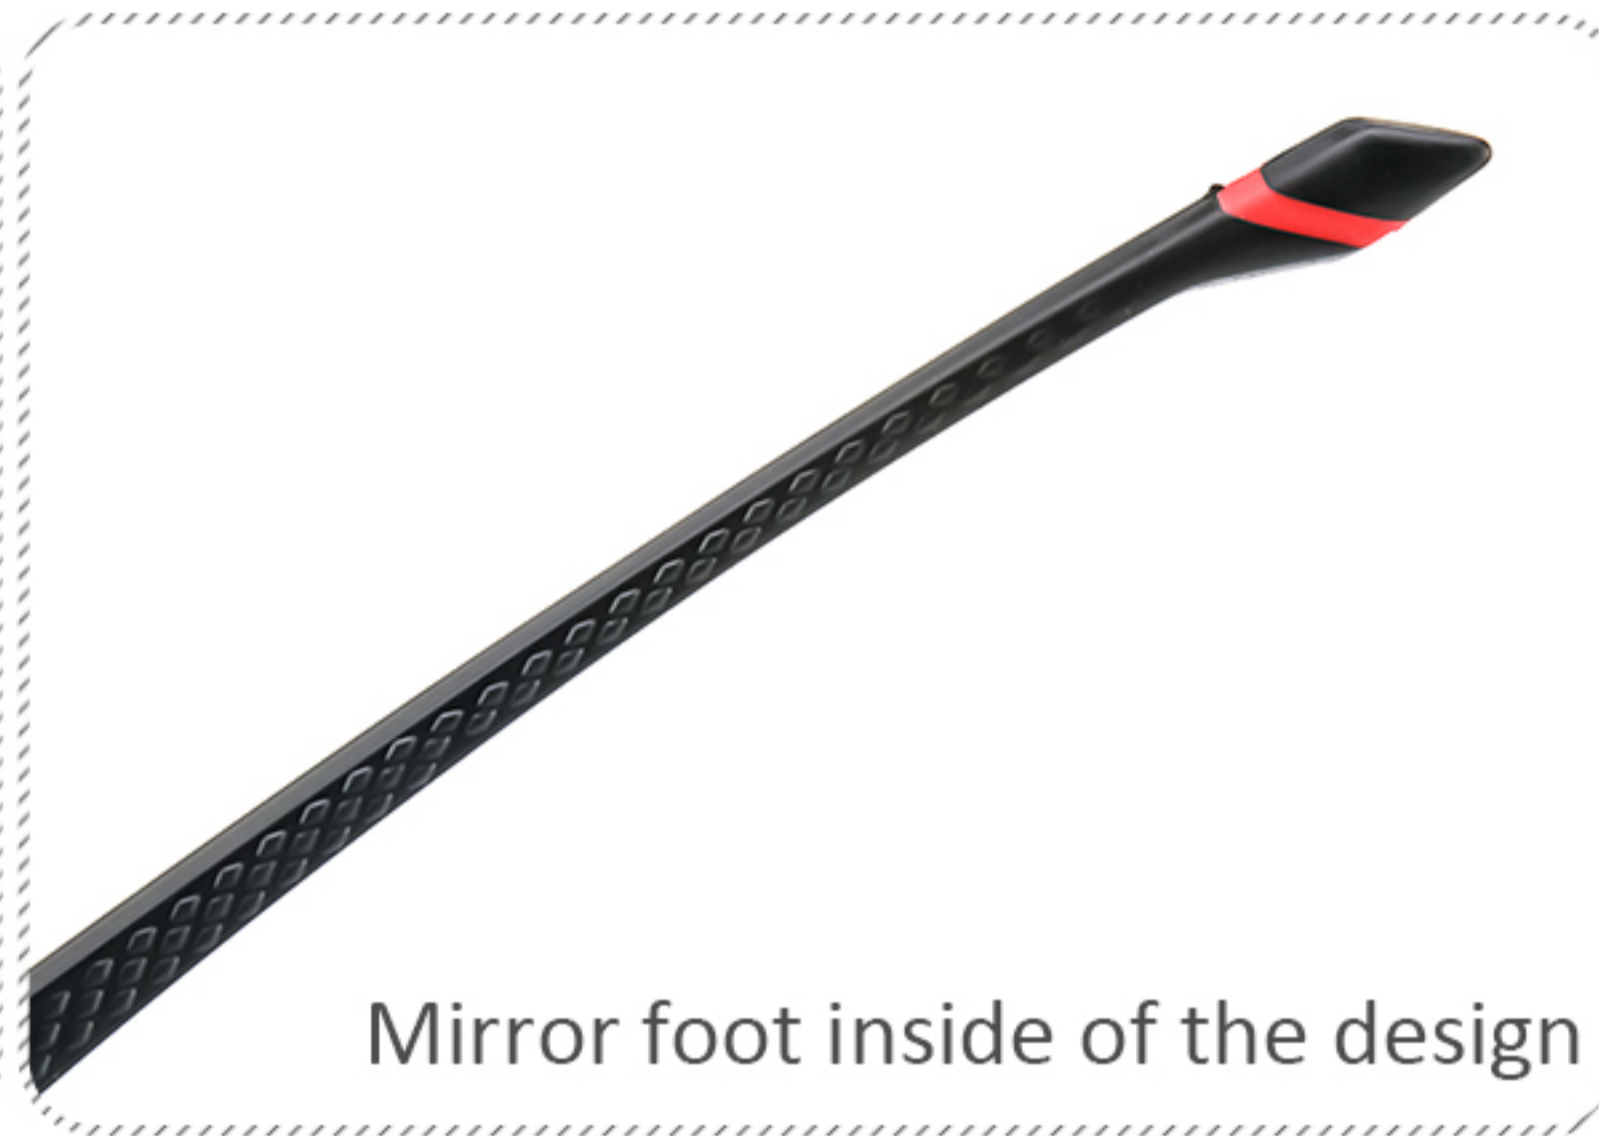

C07_M.Clear+Clear/White

.....

TR90 SPORTS GLASSES SERIES

MODEL:9908
SIZE:53□17-140

AKOMA

Lens height
42mm

Width of the lens
53mm

Nose width between
17mm

Its leg length
140mm

Its leg lateral model

Mirror foot inside of the design

Adjustable silicone nose rest

C01_S.Black+Black/Grey

C02_M.Black+Black/Red

C03_M.Black+Black/Yellow

C04_M.D.Grey+D.Grey/Fluorescein