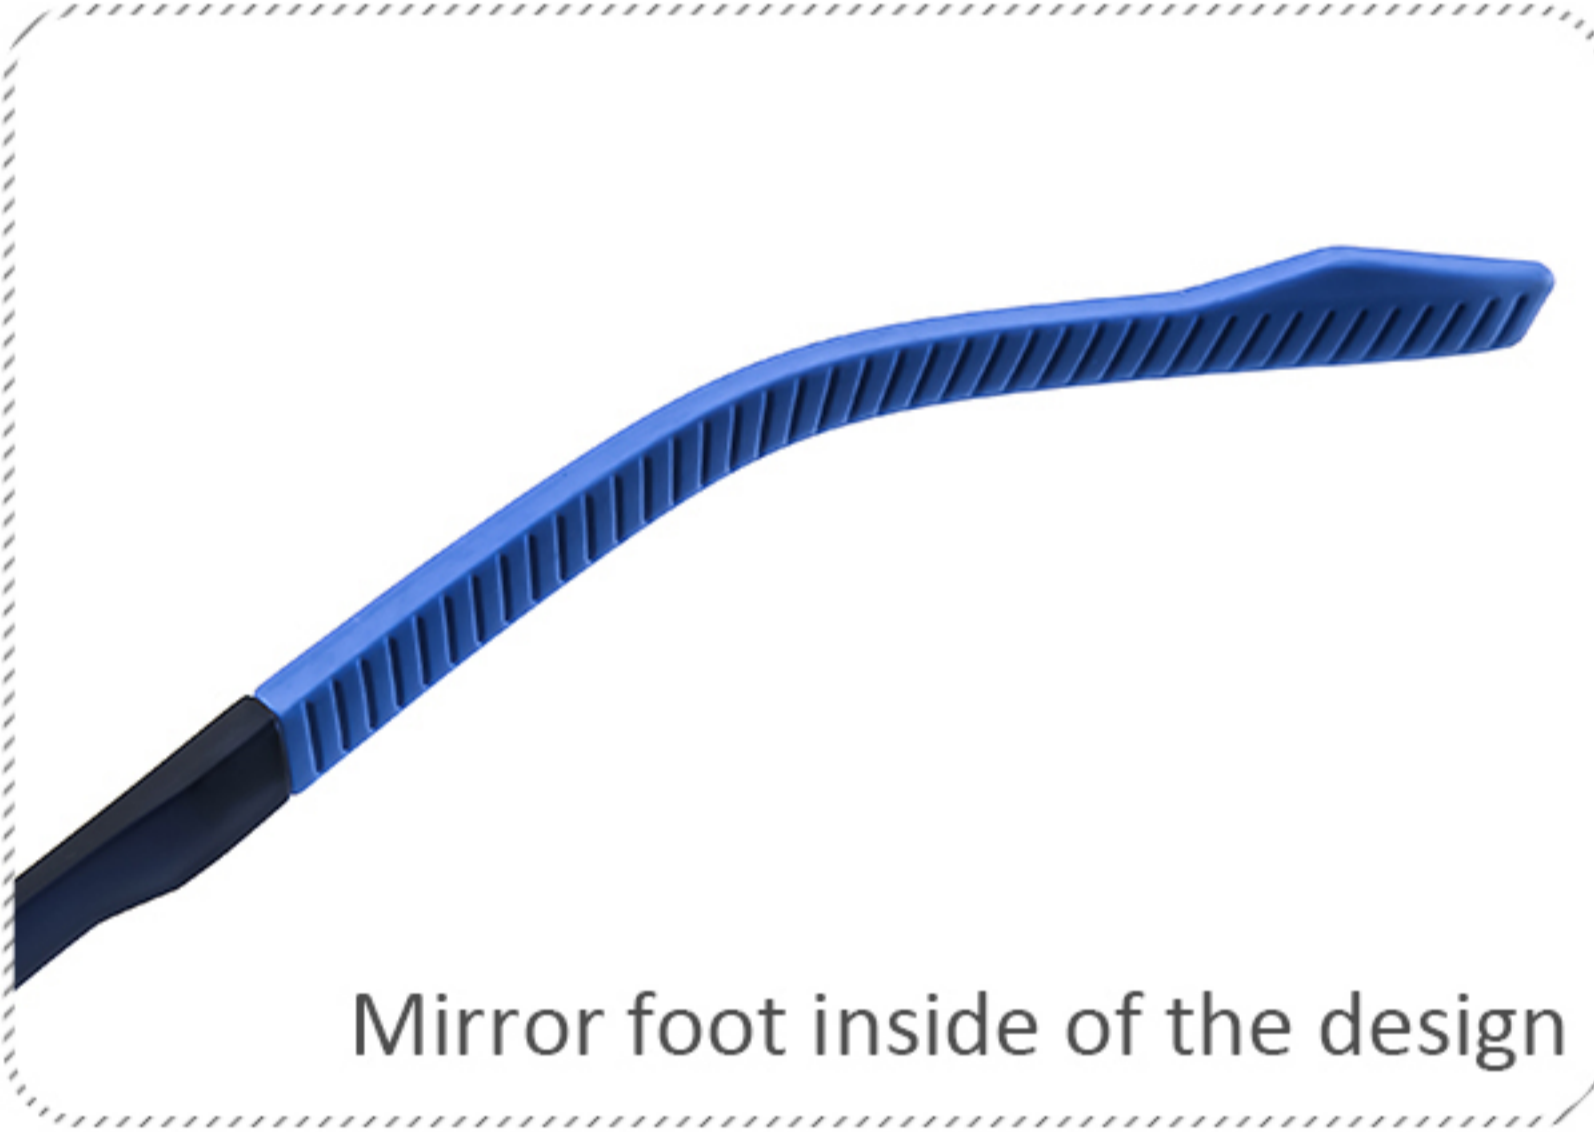

TR90 SPORTS GLASSES SERIES

MODEL:9903
SIZE:53□17-140

AKOMA

Lens height
40mm

Width of the lens
53mm

Nose width between
17mm

Its leg length
140mm

Its leg lateral model