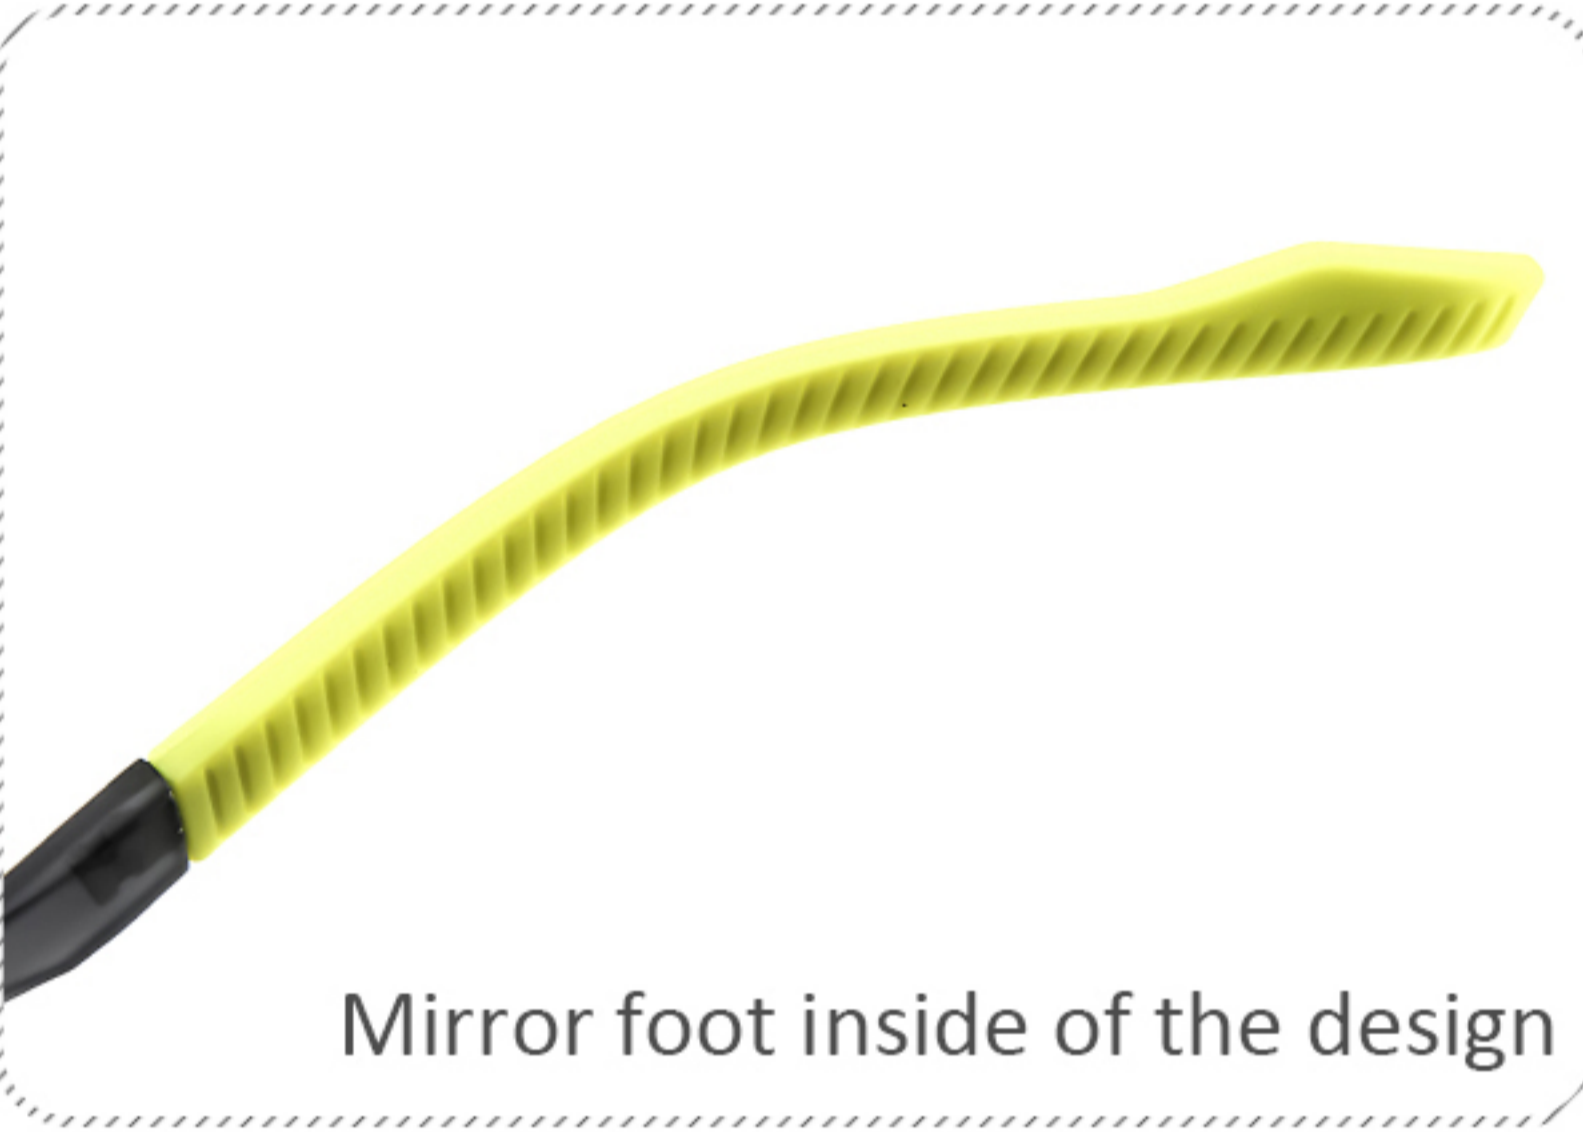

TR90 SPORTS GLASSES SERIES

MODEL:9901
SIZE:54□17-140

AKOMA

Lens height
43mm

Width of the lens
54mm

Nose width between
17mm

Its leg length
140mm

Its leg lateral model