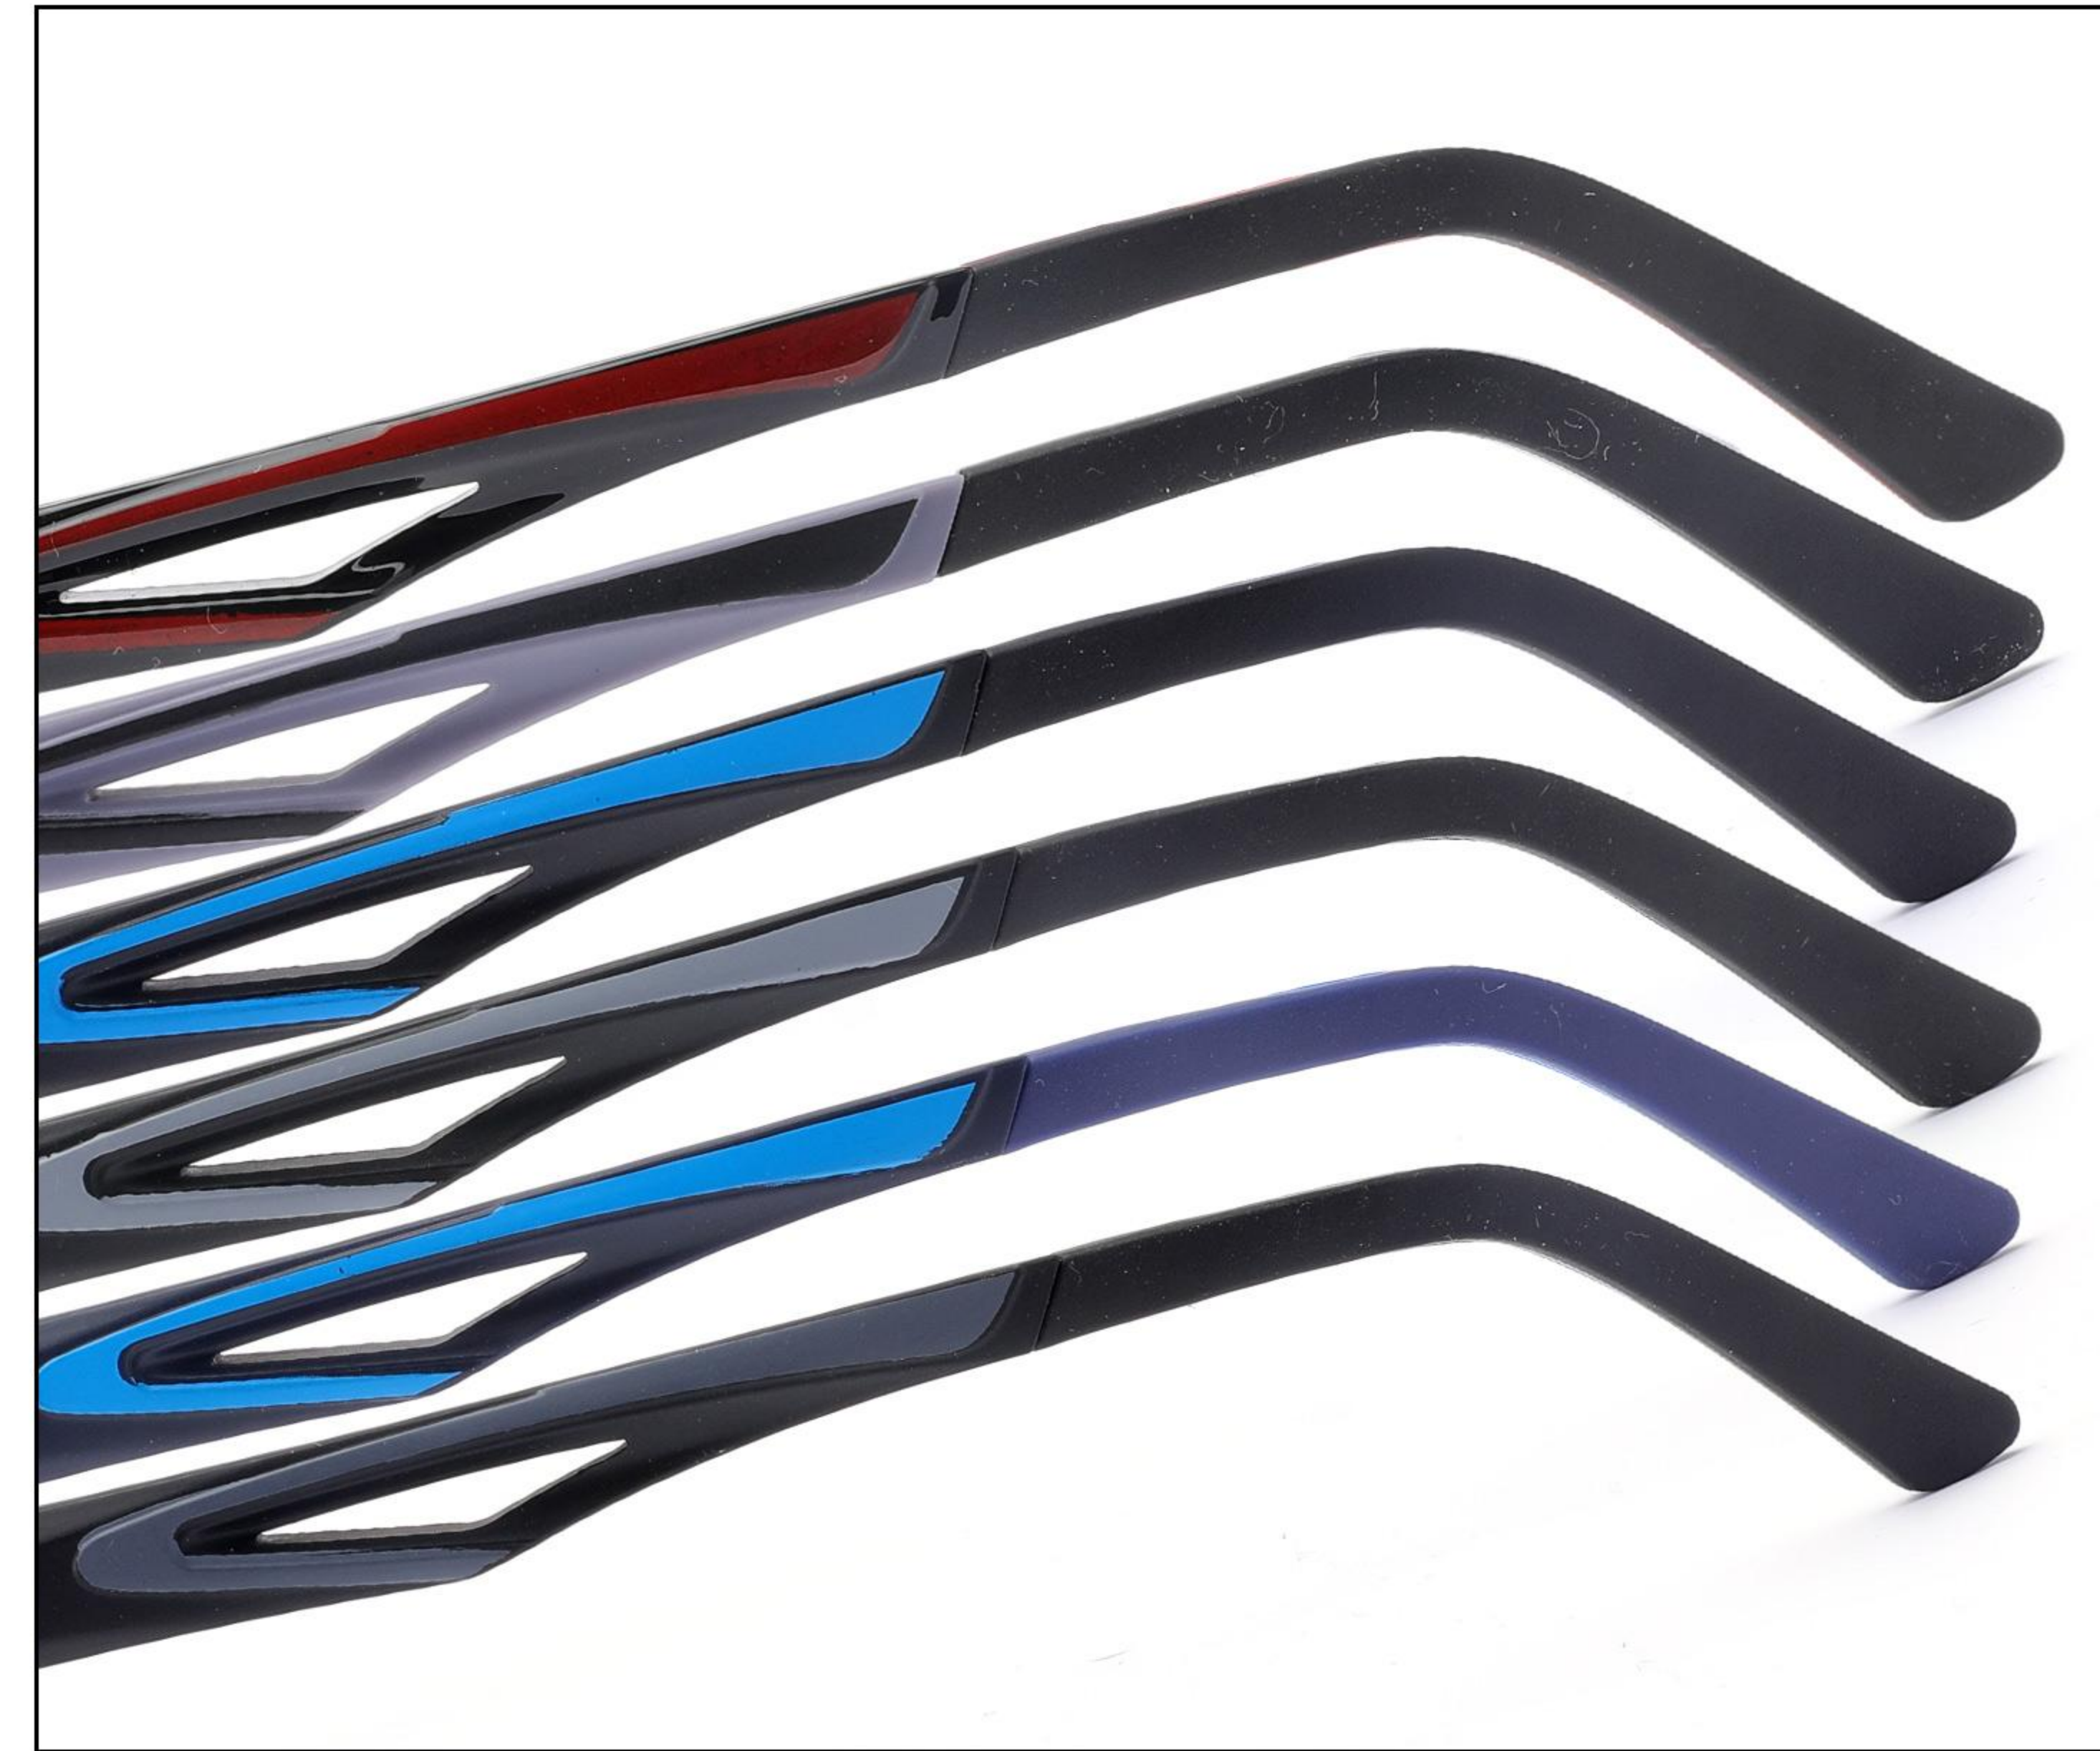

DETAIL DESIGN