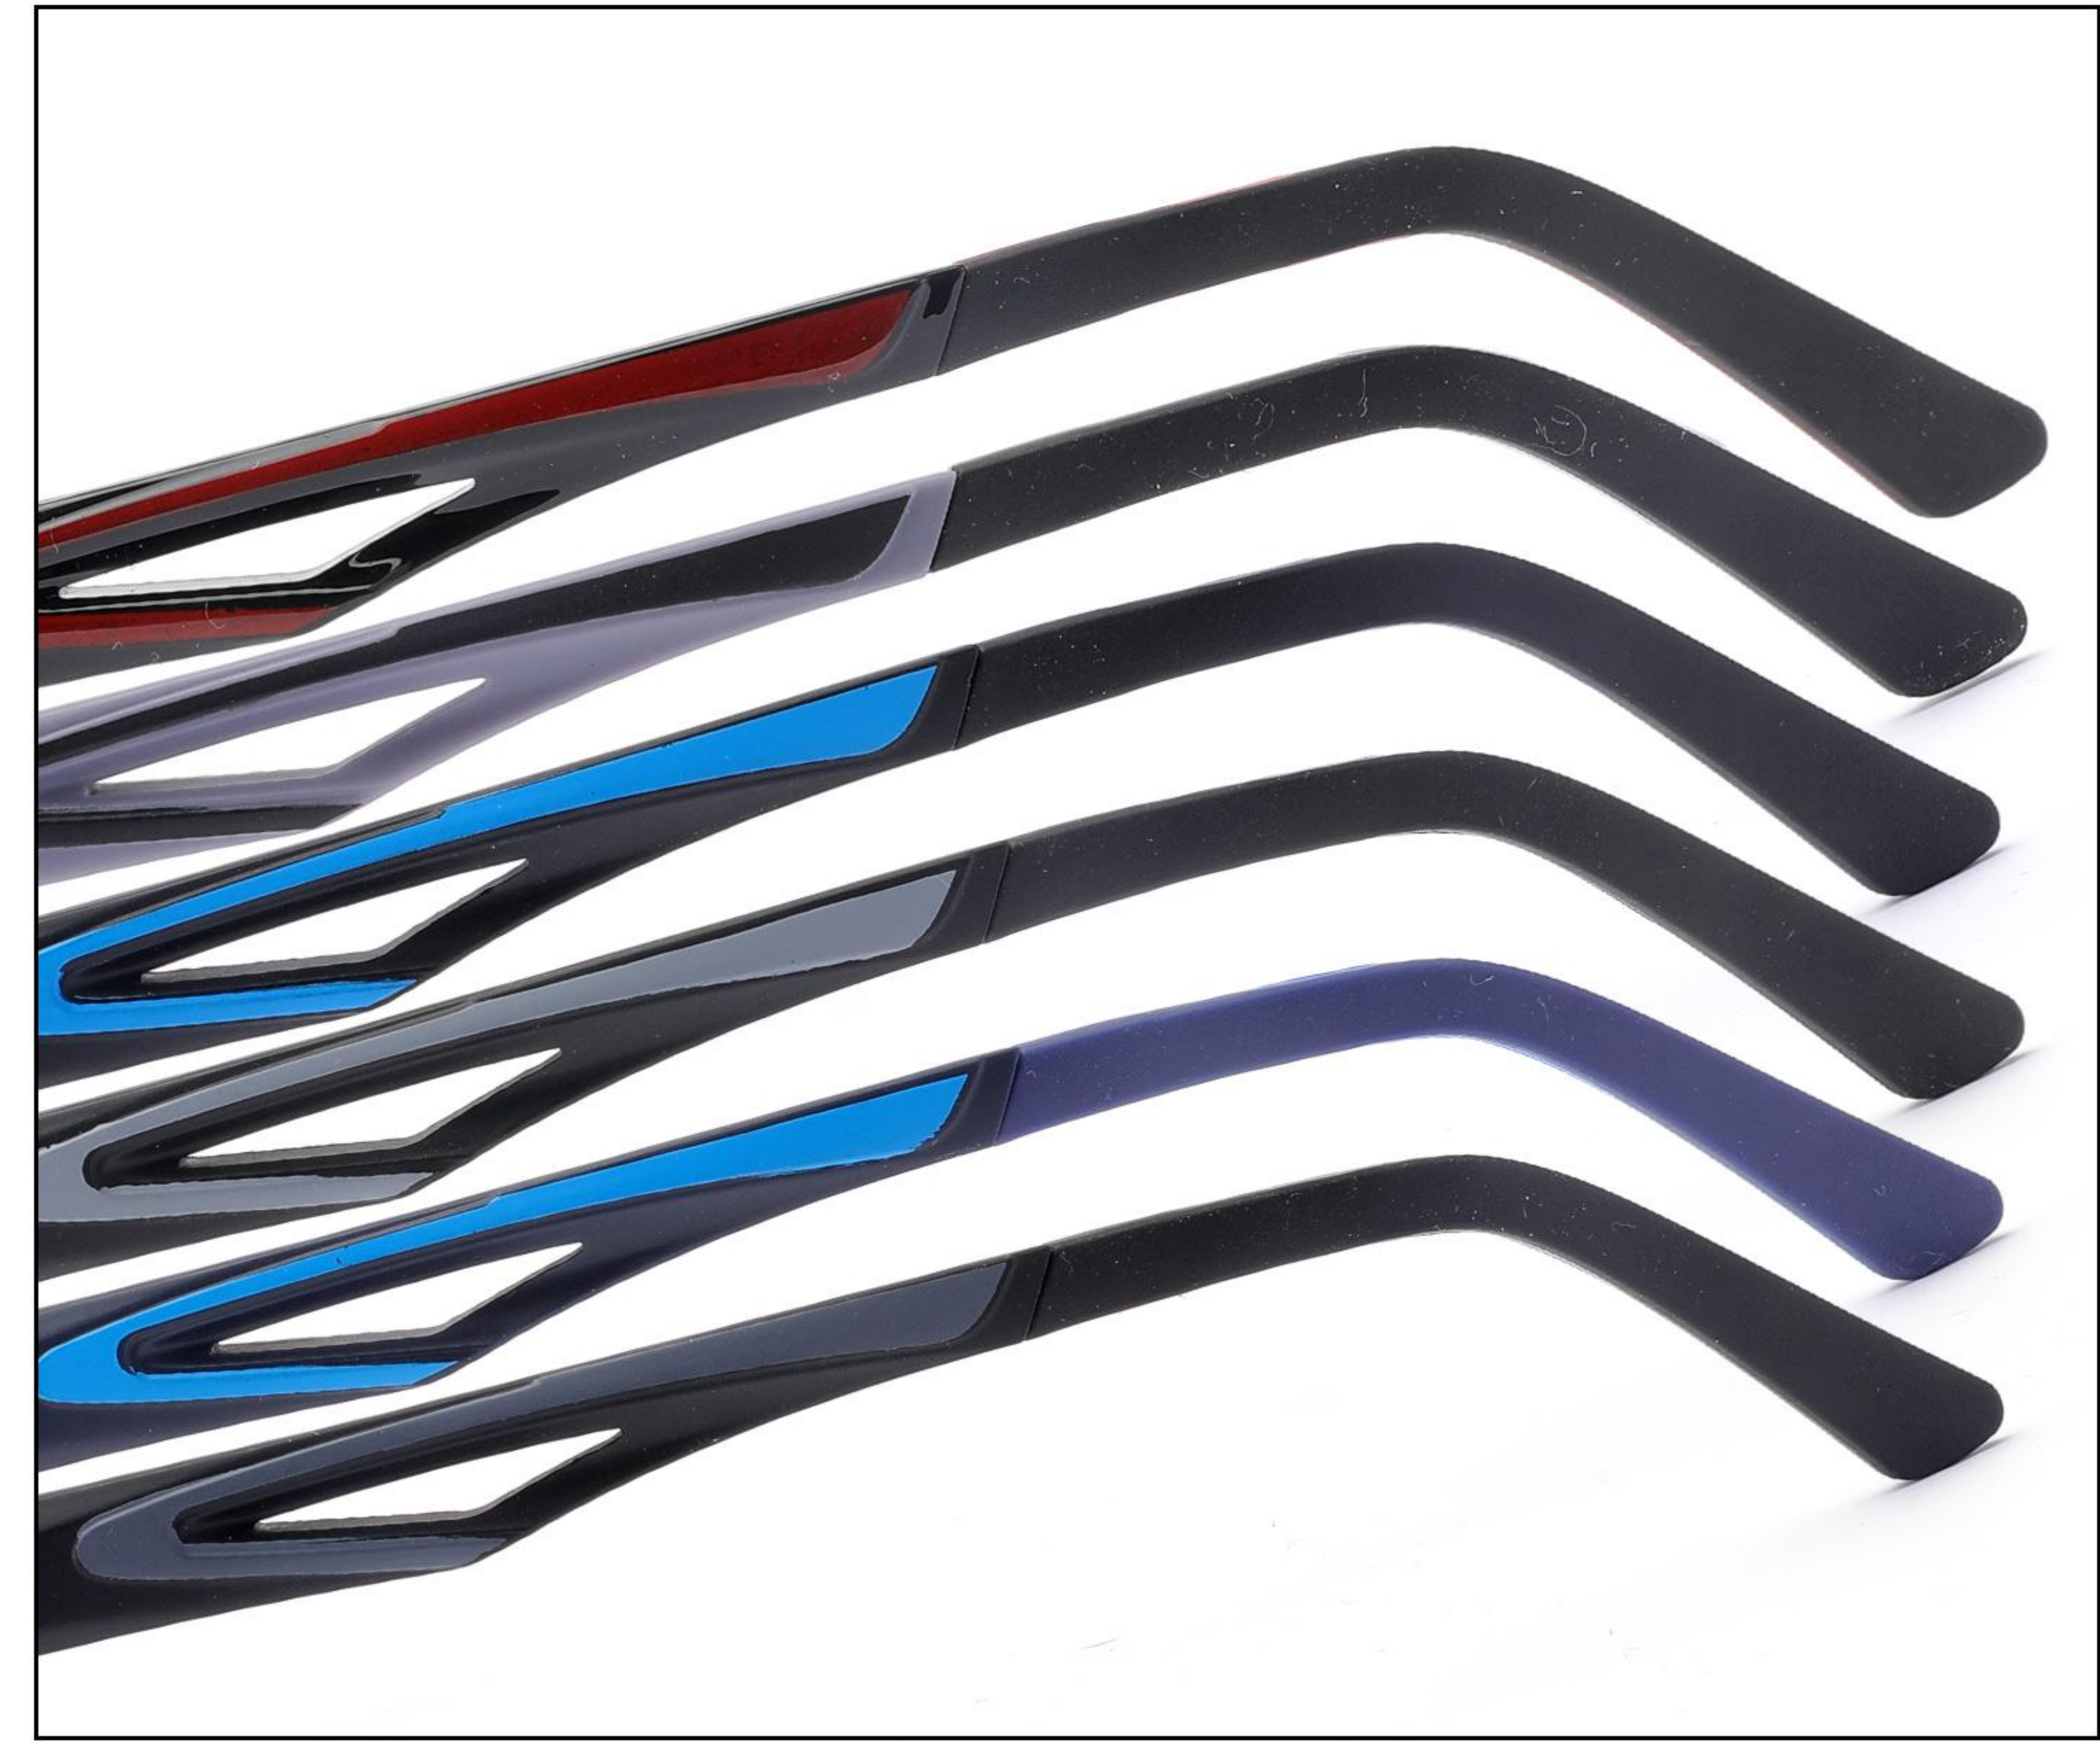

DETAIL DESIGN