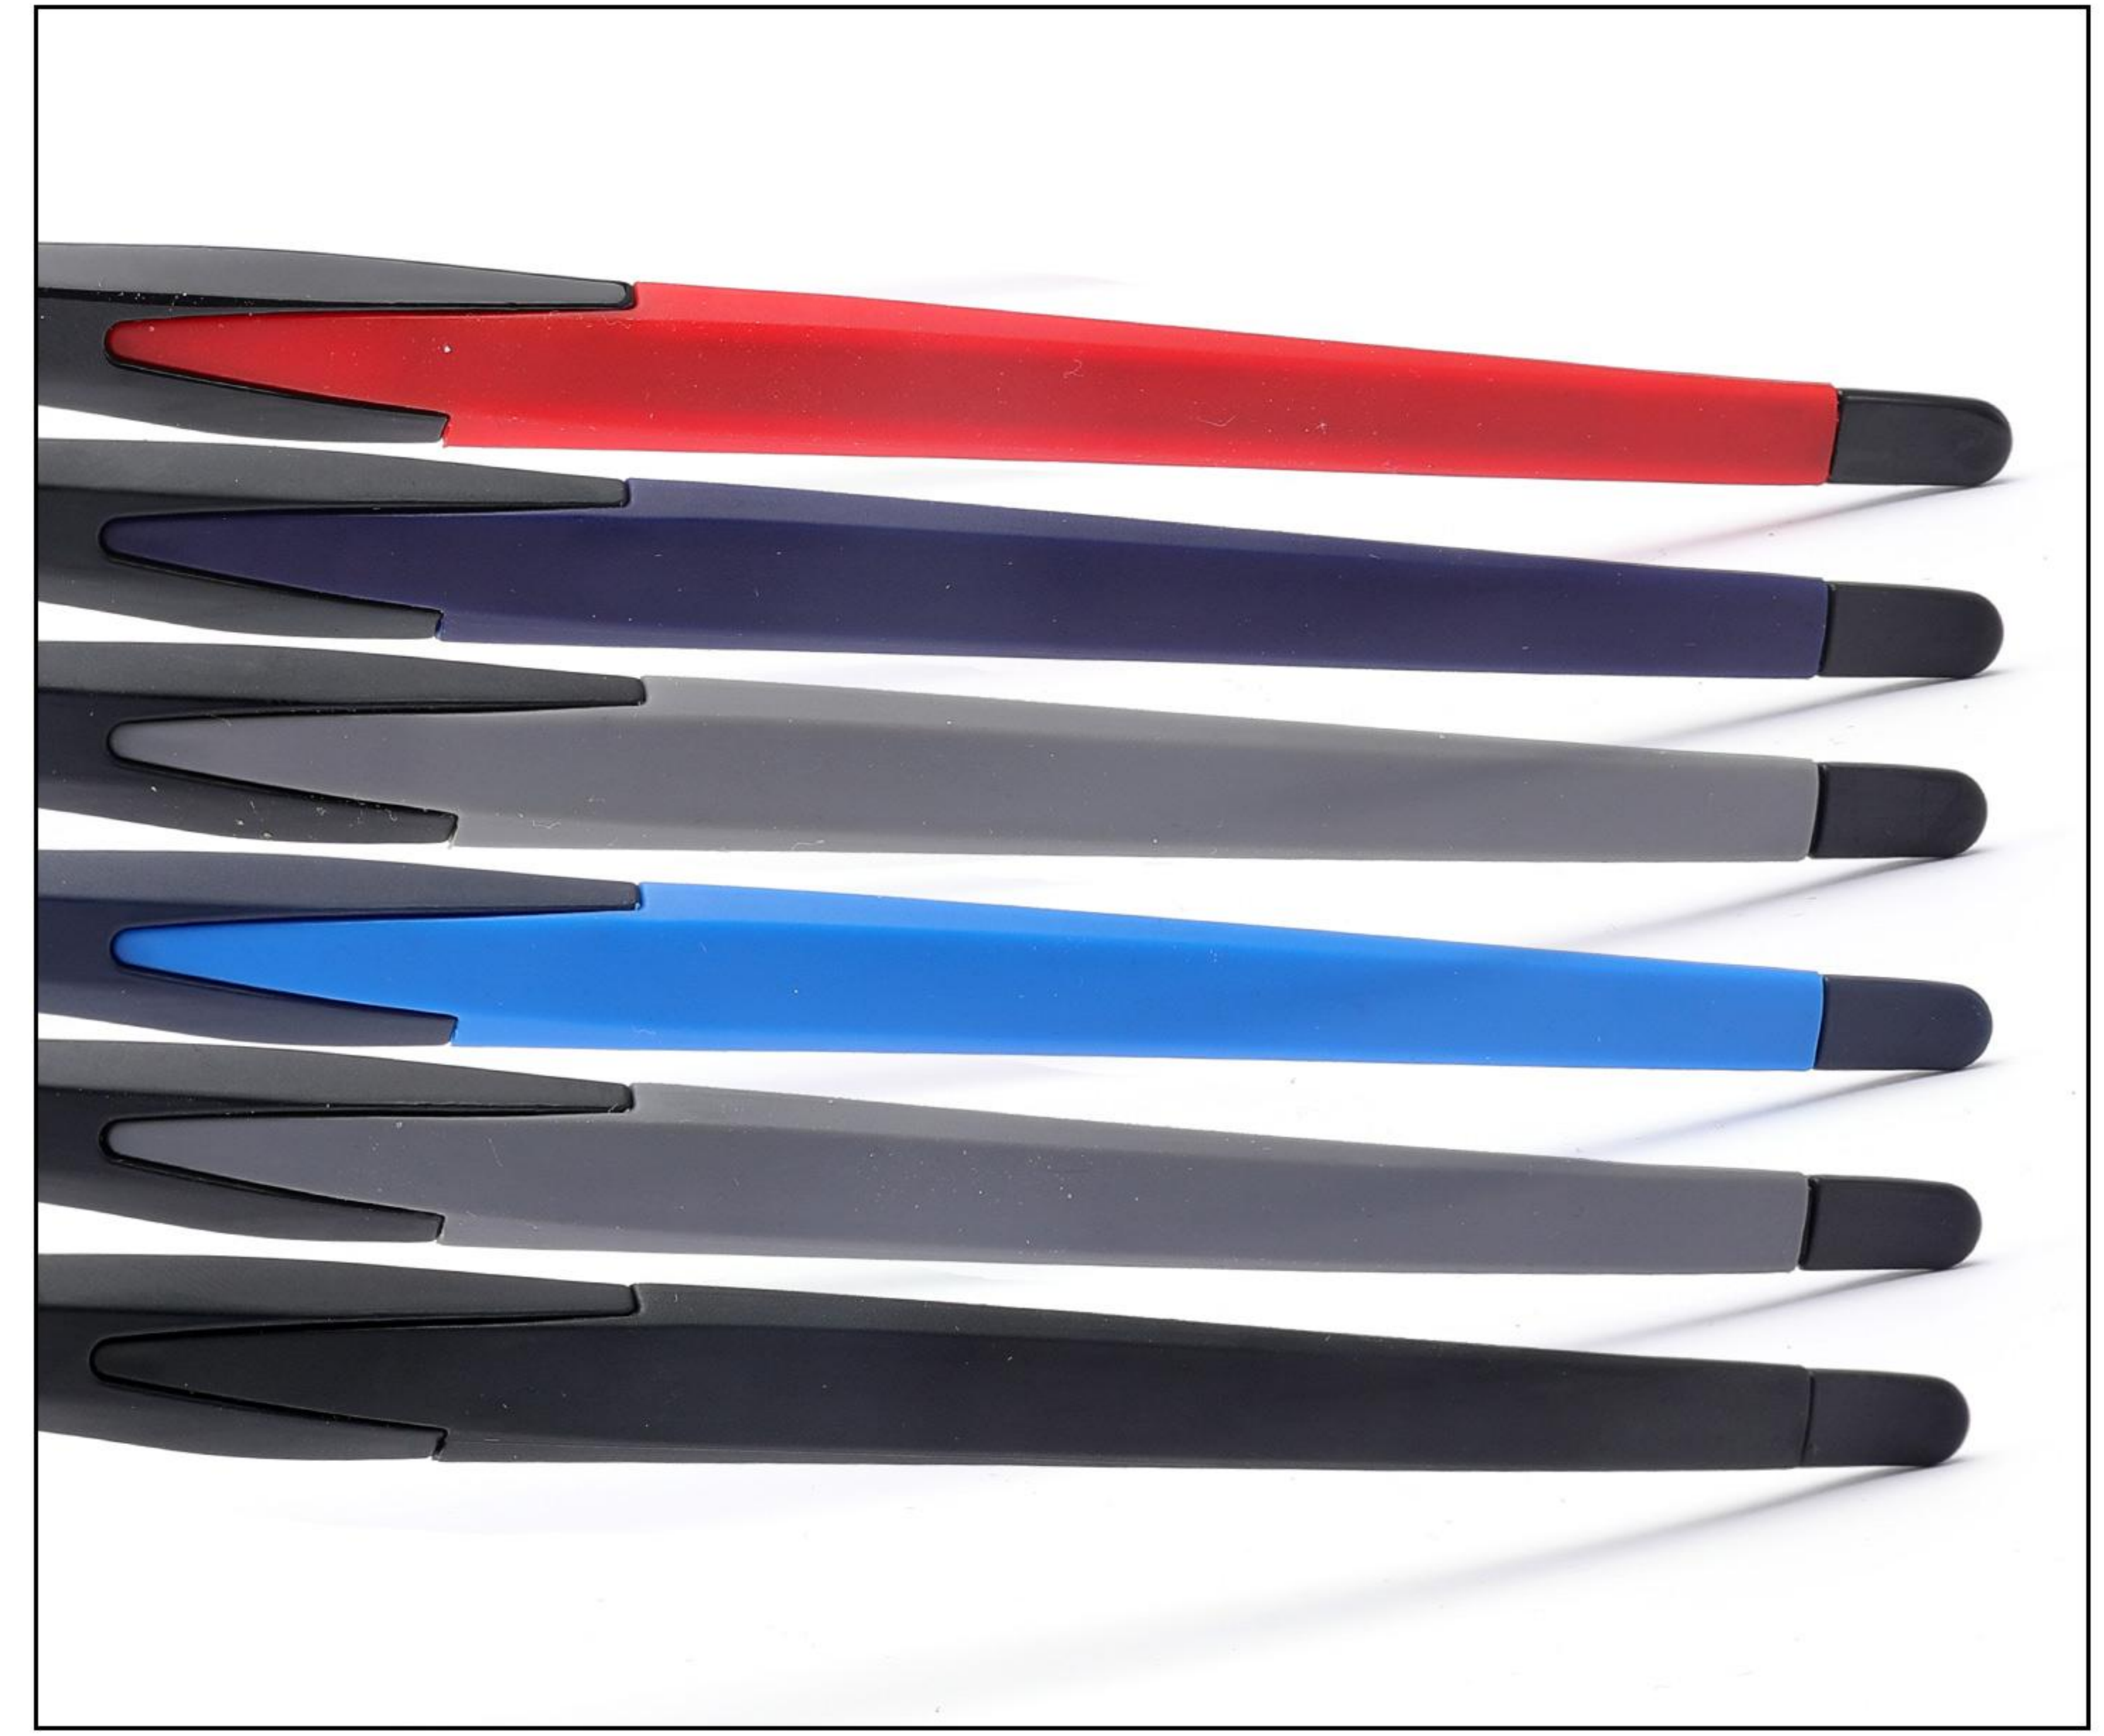

TR90

MODEL: 7501

SIZE: 56□17-145

139mm

56mm

36mm

17mm

145mm

DETAIL DESIGN

COLOR DISPLAY

C1.BLACK/RED

C2.BLACK/PURPLE

C3.BLACK

C4.BLUE

C5.GREY

C6.TRANSPARENCY