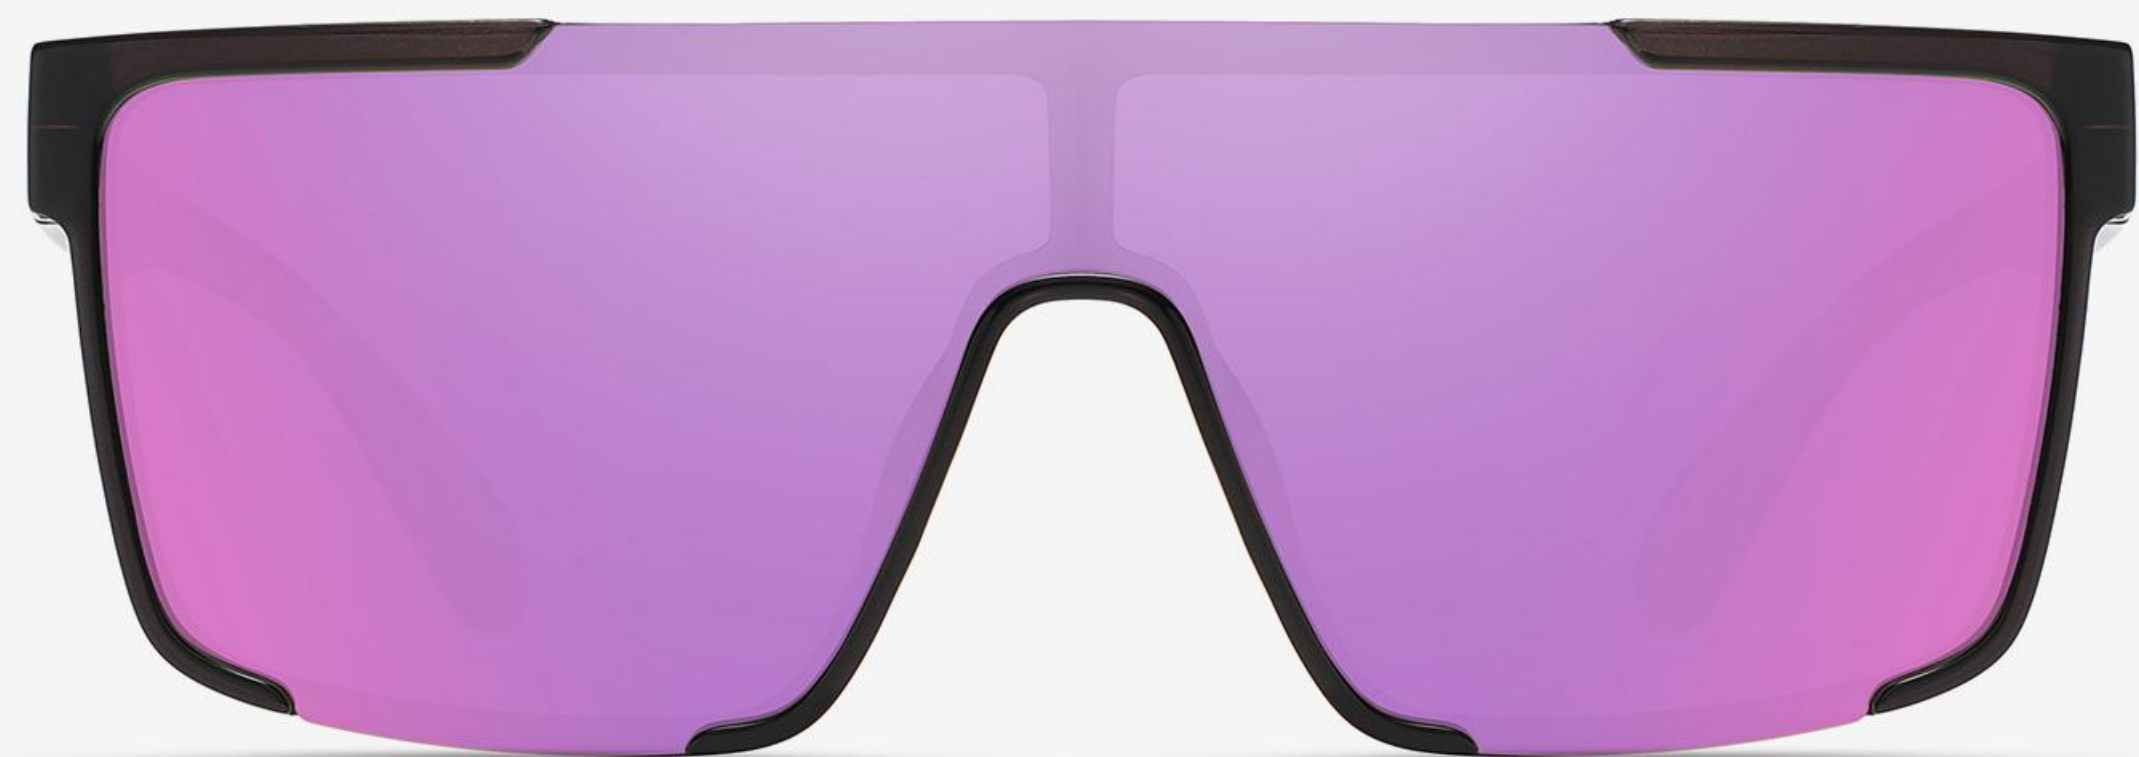

N0.2 Transparent Green Tea C526-P112

N0.3 Bright Black Ice Blue C01-P06

N0.4 Rubberized Black Red coated C73-P13

N0.5 Transparent Blue Light Grey C686-P84

TR90

▲ TR7543

Size : 140-0-145

TAC Polarized lens