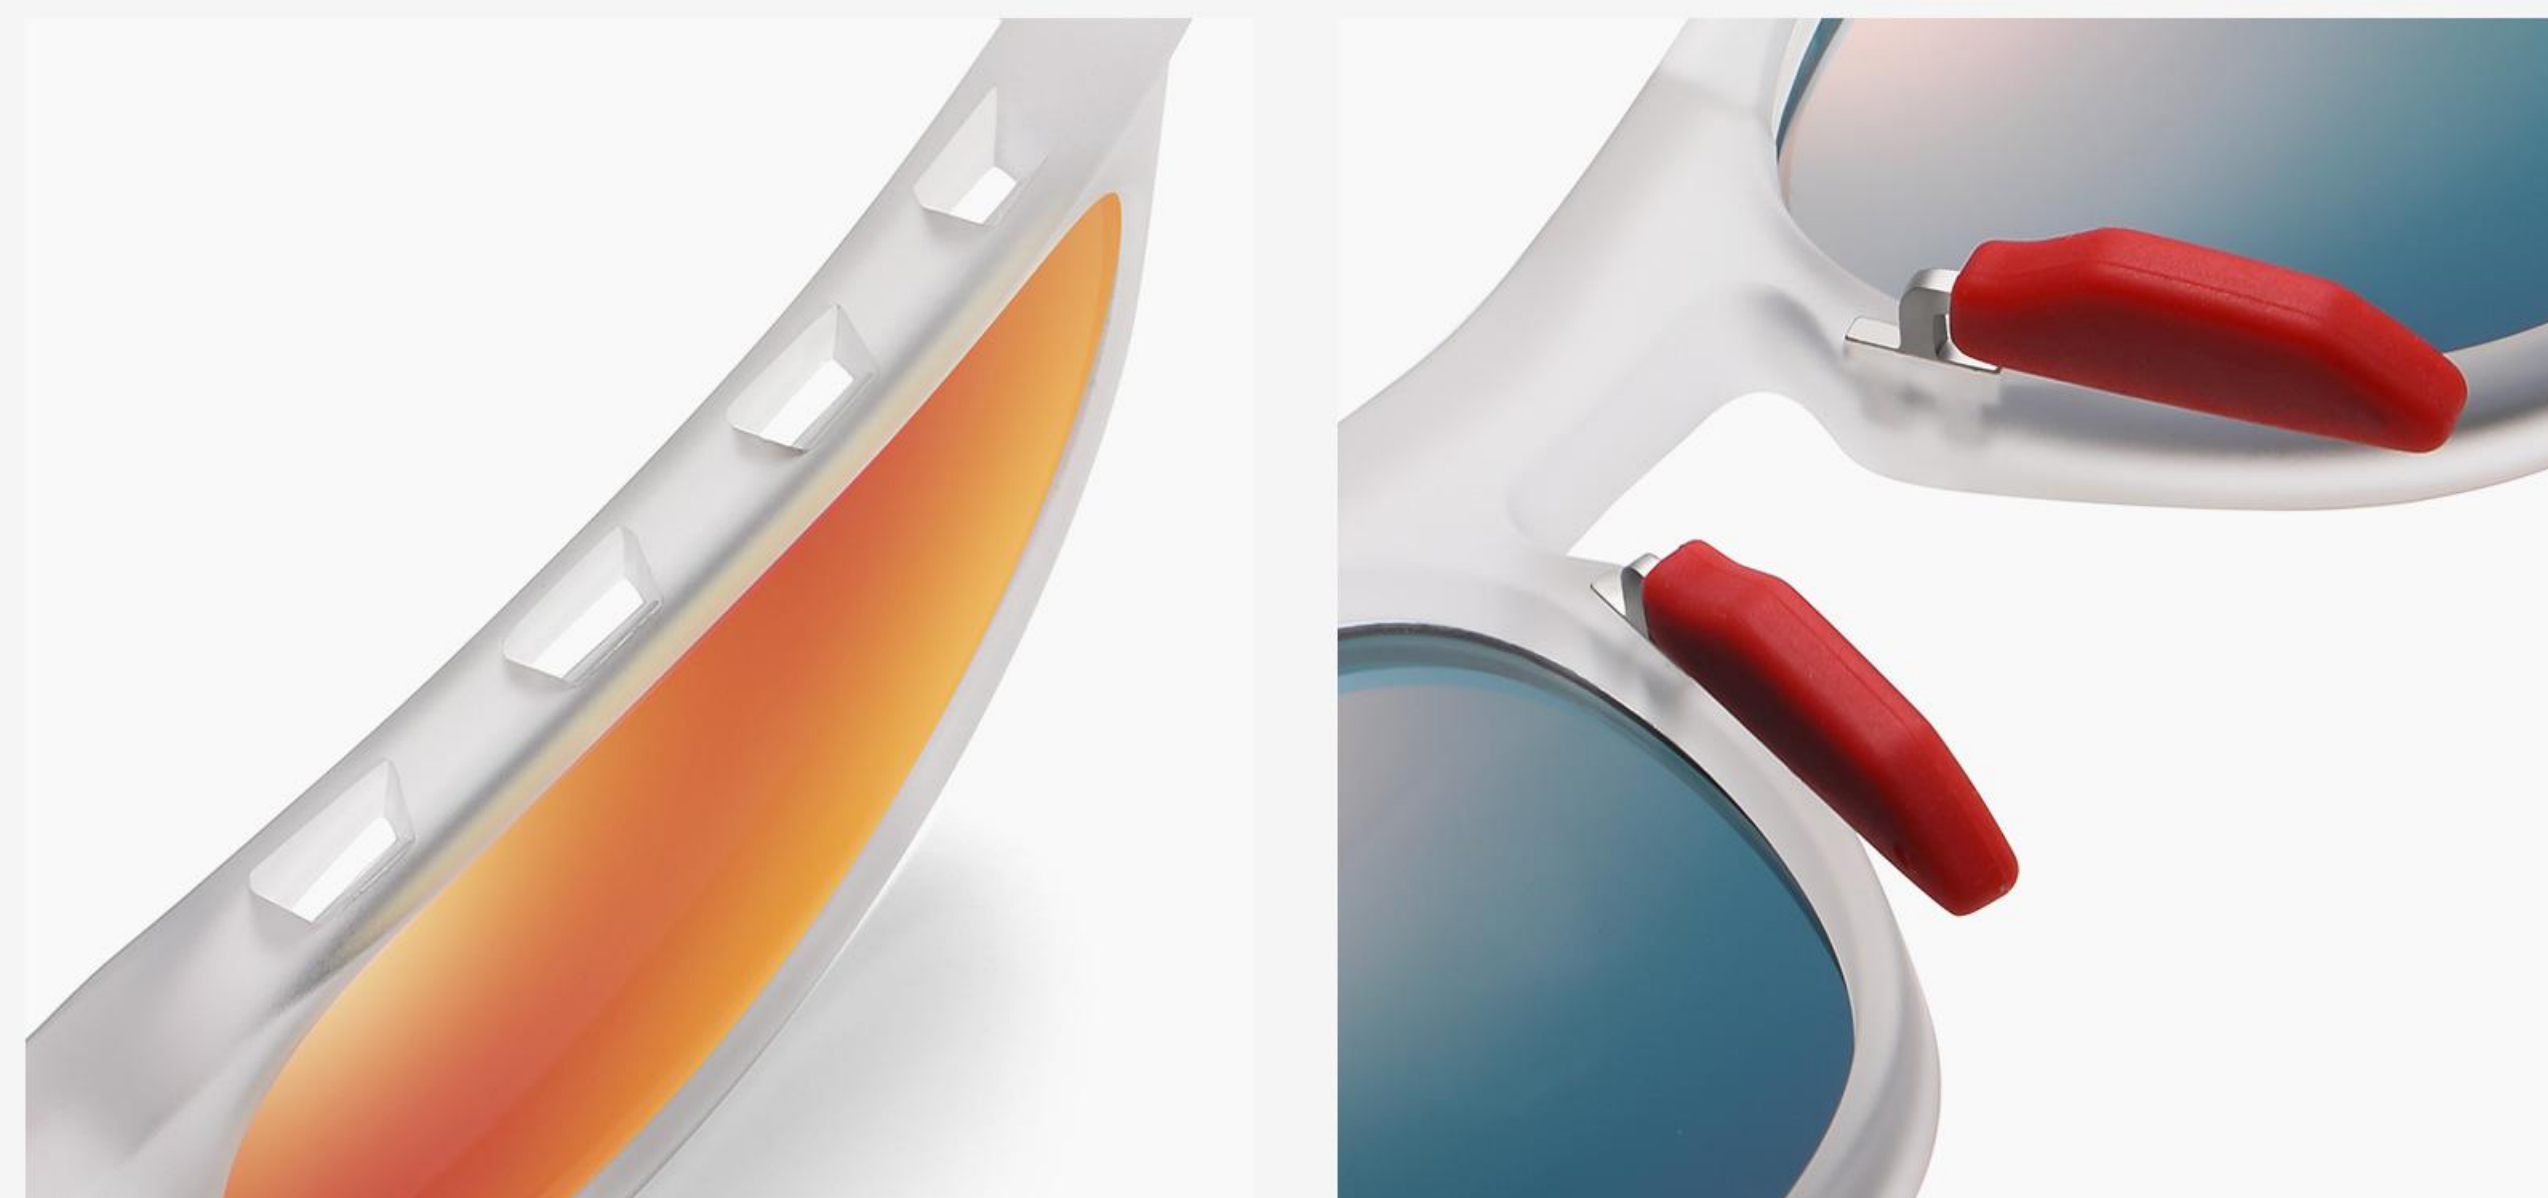

TR90

▲ TR7515 Size : 56-17-145

TAC Polarized lens

N0.1 Bright Black Grey C01-P01

N0.2 Transparent Grey Tea C680-P112

N0.3 Solid Blue Red coated C681-P13

N0.4 Matte Tea Green coated C679-P14

N0.5 Matte Transparent G15 Green C57-P25

TR90

▲ TR7516 Size : 55-18-145

TAC Polarized lens

N0.1 Matte Black Grey C04-P01

N0.2 Bright Blue Ocean Deep Blue C684-P104

N0.3 Matte Transparent Red coated C57-P13

N0.4 Matte Green Tea C682-P112

N0.5 Matte Grey White Silver C683-P08

TR90

▲ TR7521 Size : 54-17-145

TAC Polarized lens

N0.1 Rubberized Black Grey C73-P01

N0.2 Rubberized Blue Red coated C678-P13

N0.3 Rubberized Grey White Silver C672-P08

N0.4 Rubberized Transparent Blue coated C679-P42