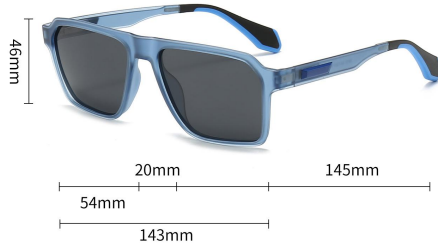

Lens: PC

Weight: 20.7g

Frame: TR

COLOR CHOICE

FASHION EYEWEAR

C1 SAND BLACK GRAY

C2 SAND BLACK BLUE

C3 SAND TRANSPARENT
RED

C4 SAND TRANSPARENT
GREEN

C5 SAND COFFEE

C6 SAND BLUE

C7 SAND GRAY

C8 SAND GREEN

PARAMETER SHOW

FASHION EYEWEAR

Model: 6810

Lens: PC

Weight: 20.6g

Frame: TR

COLOR CHOICE

FASHION EYEWEAR

C1 SAND BLACK GRAY

C2 SAND BLACK BLUE

C3 SAND TRANSPARENT
RED