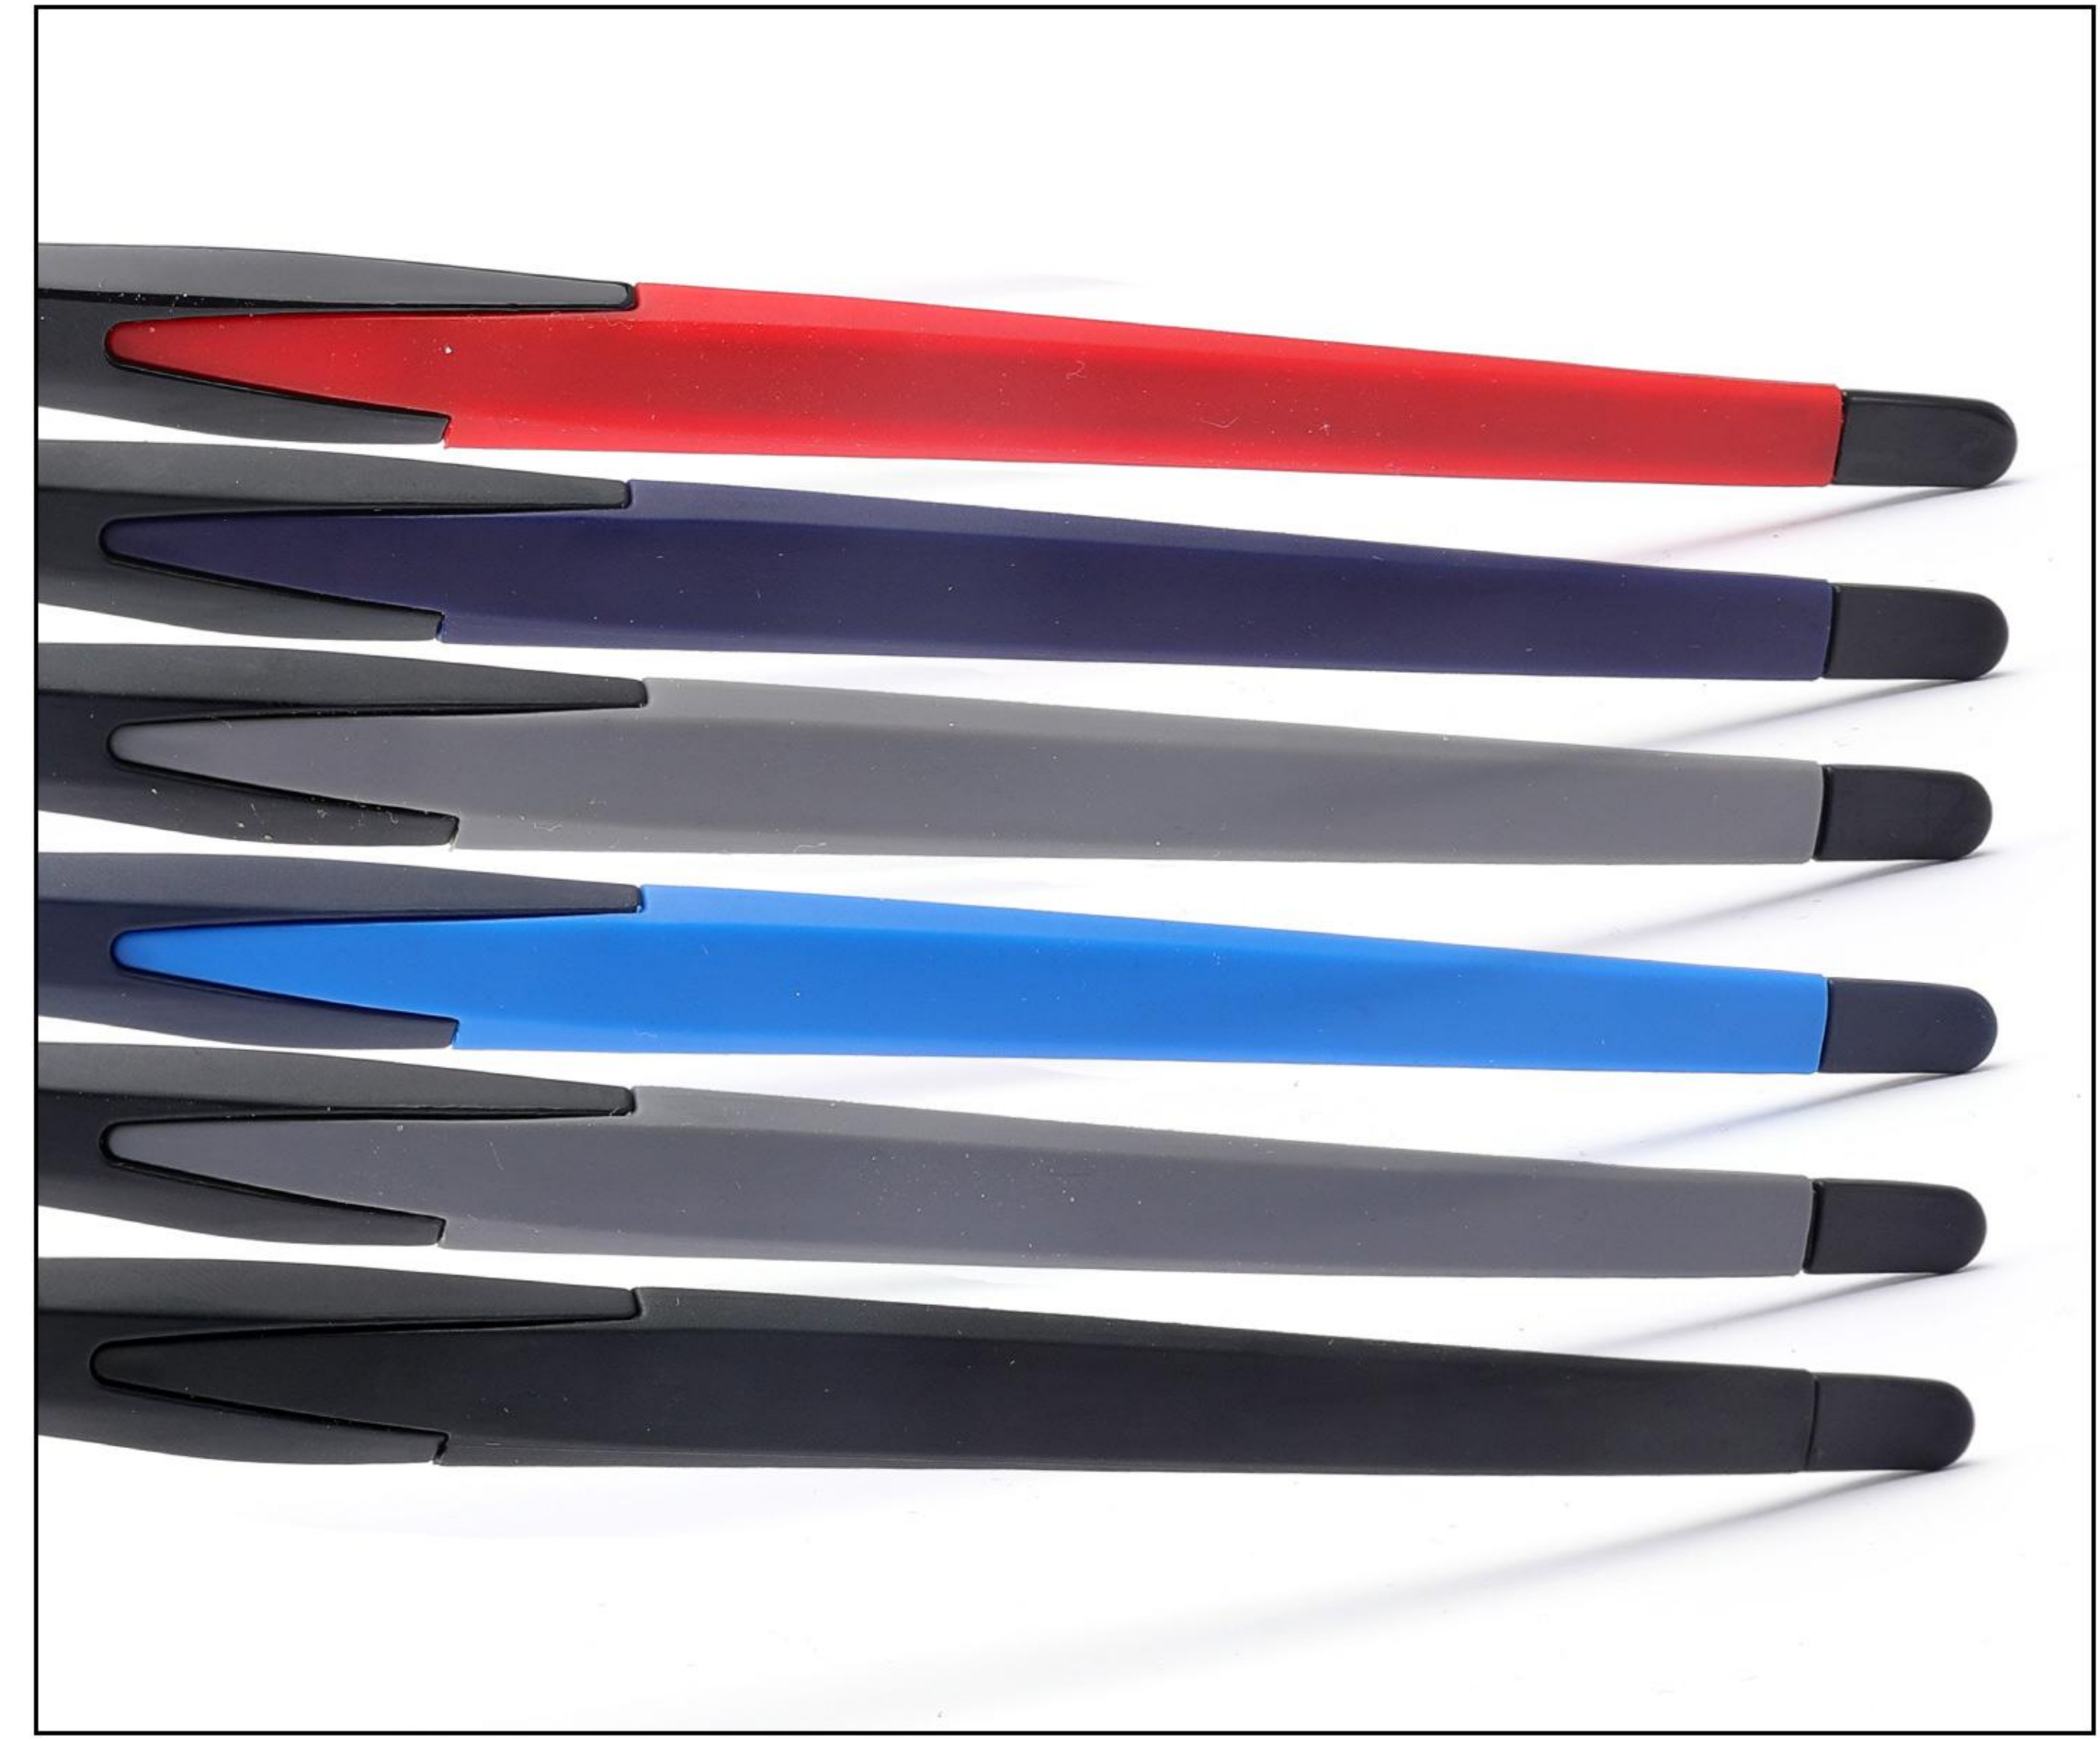

TR90

MODEL: 7501

SIZE: 56□17-145

139mm

56mm

36mm

17mm

145mm

DETAIL DESIGN

COLOR DISPLAY

C1.BLACK/RED

C2.BLACK/PURPLE

C3.BLACK

C4.BLUE

C5.GREY

C6.TRANSPARENCY