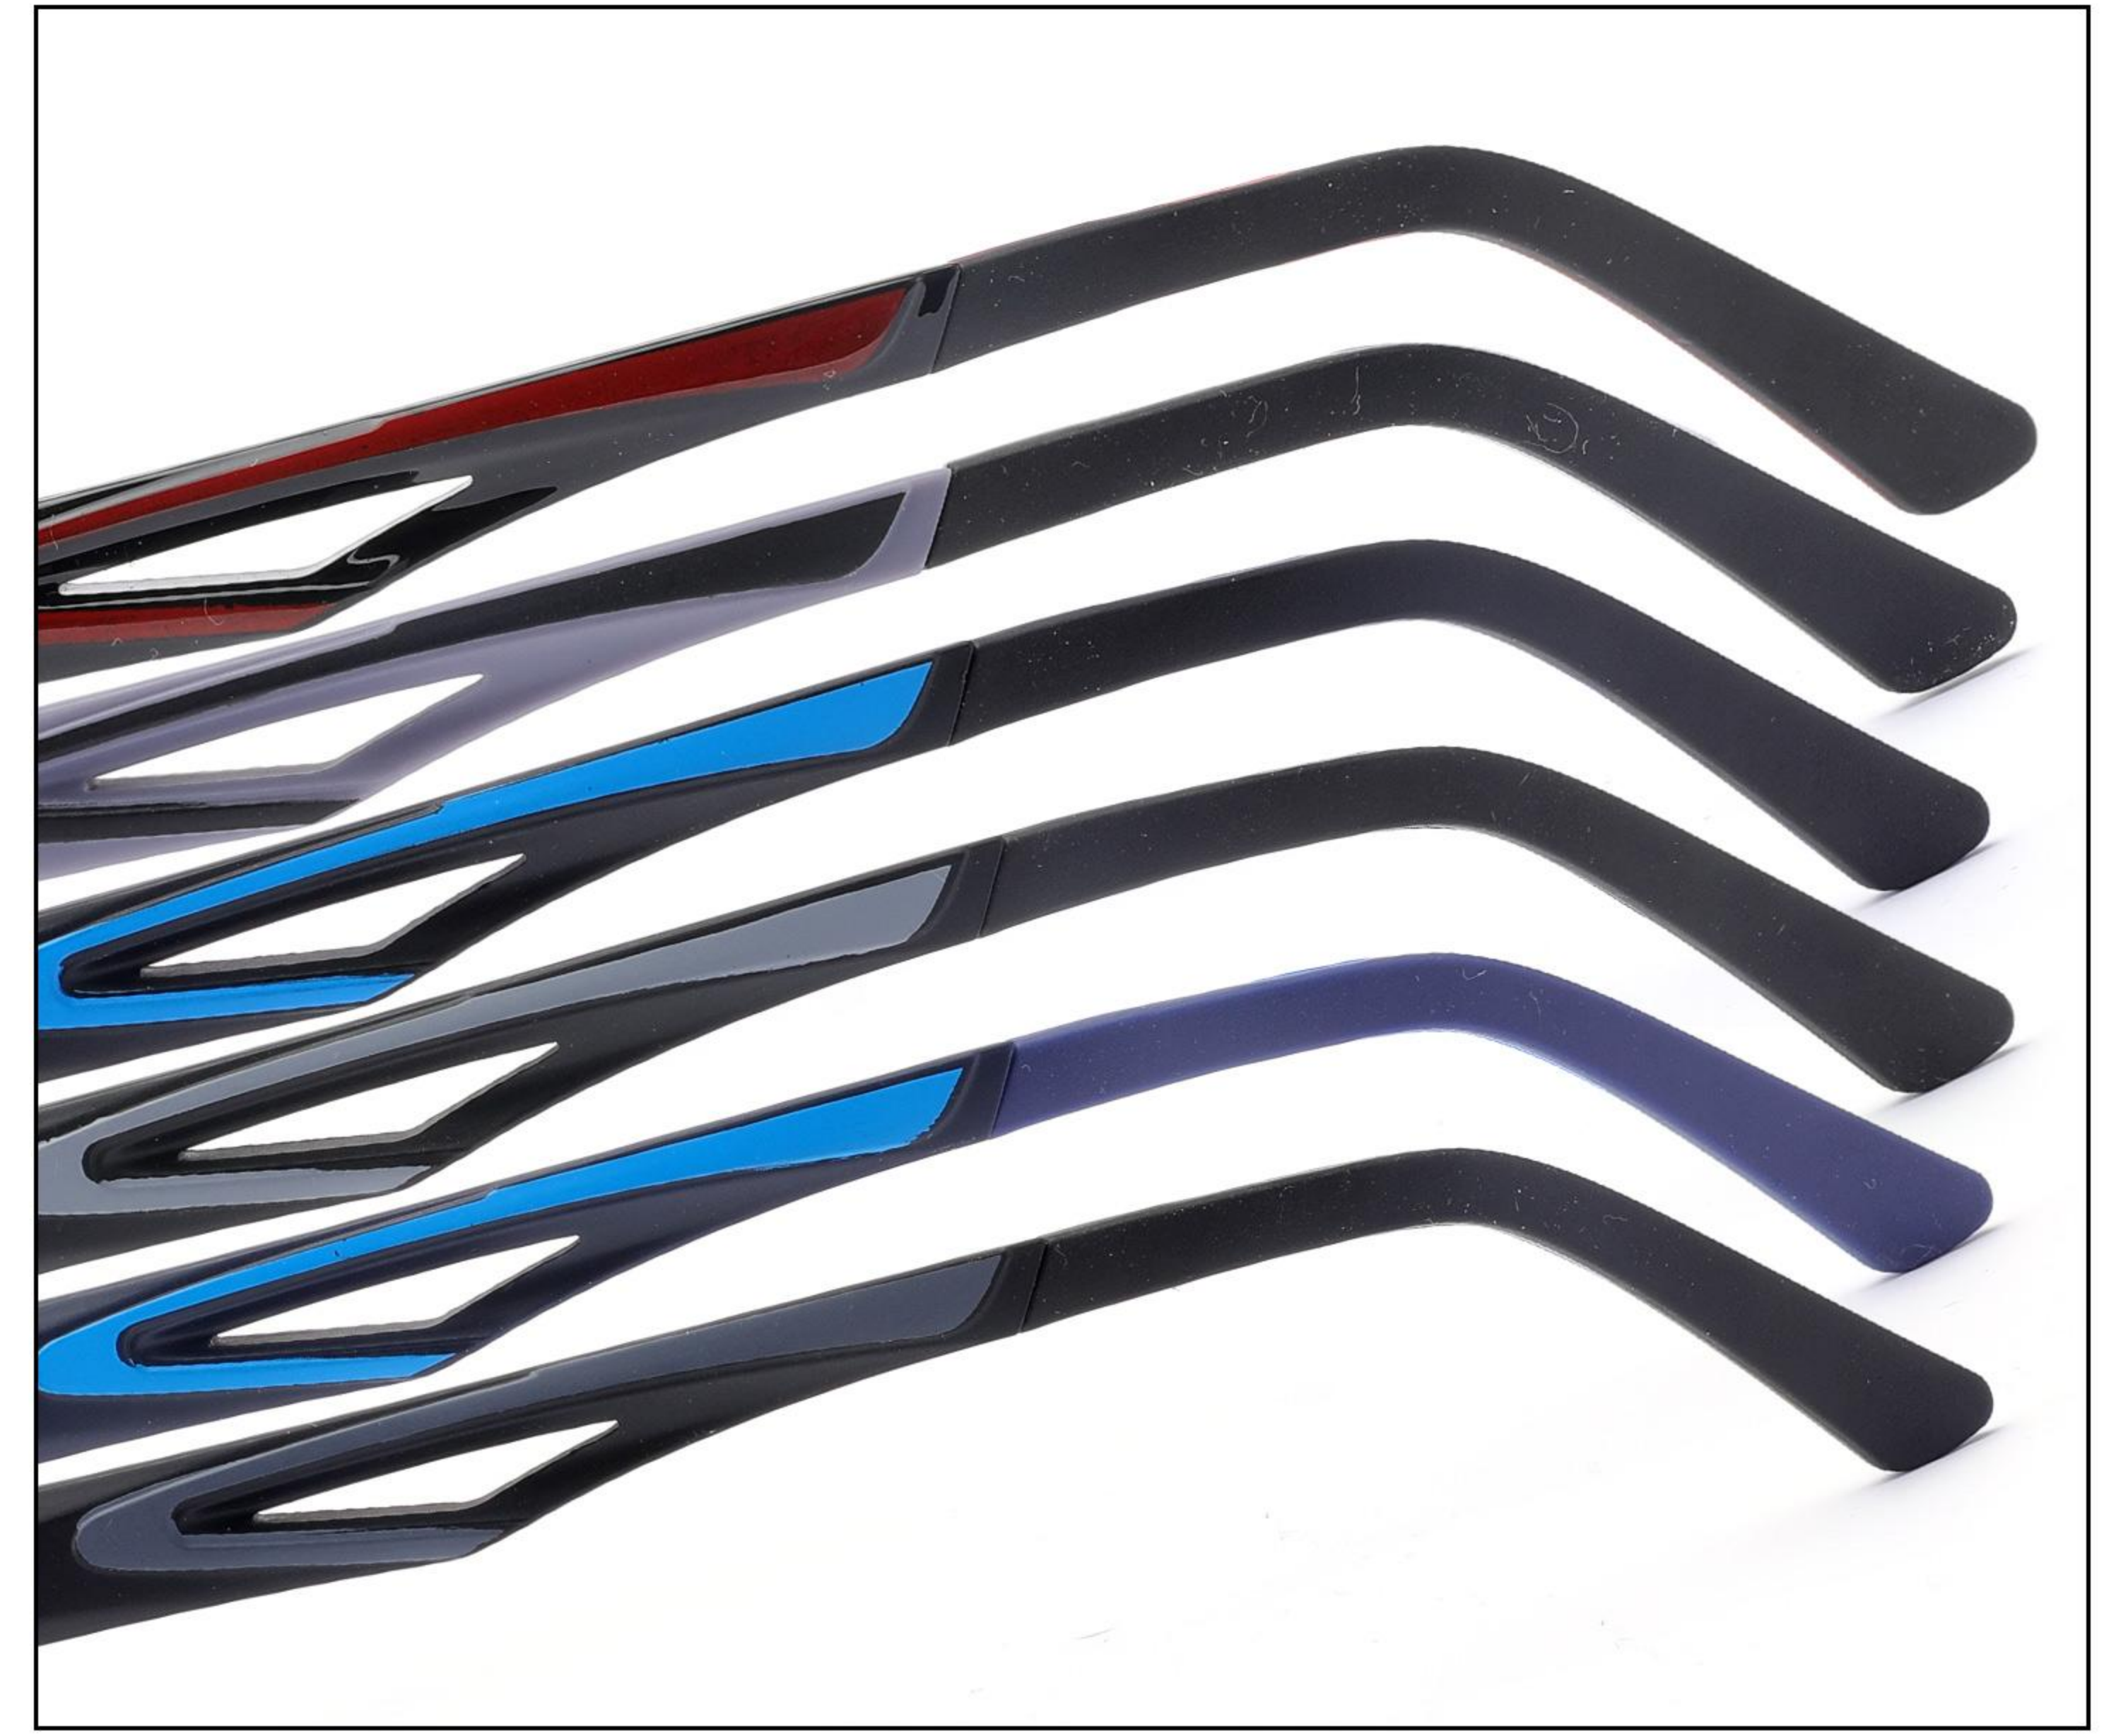

DETAIL DESIGN