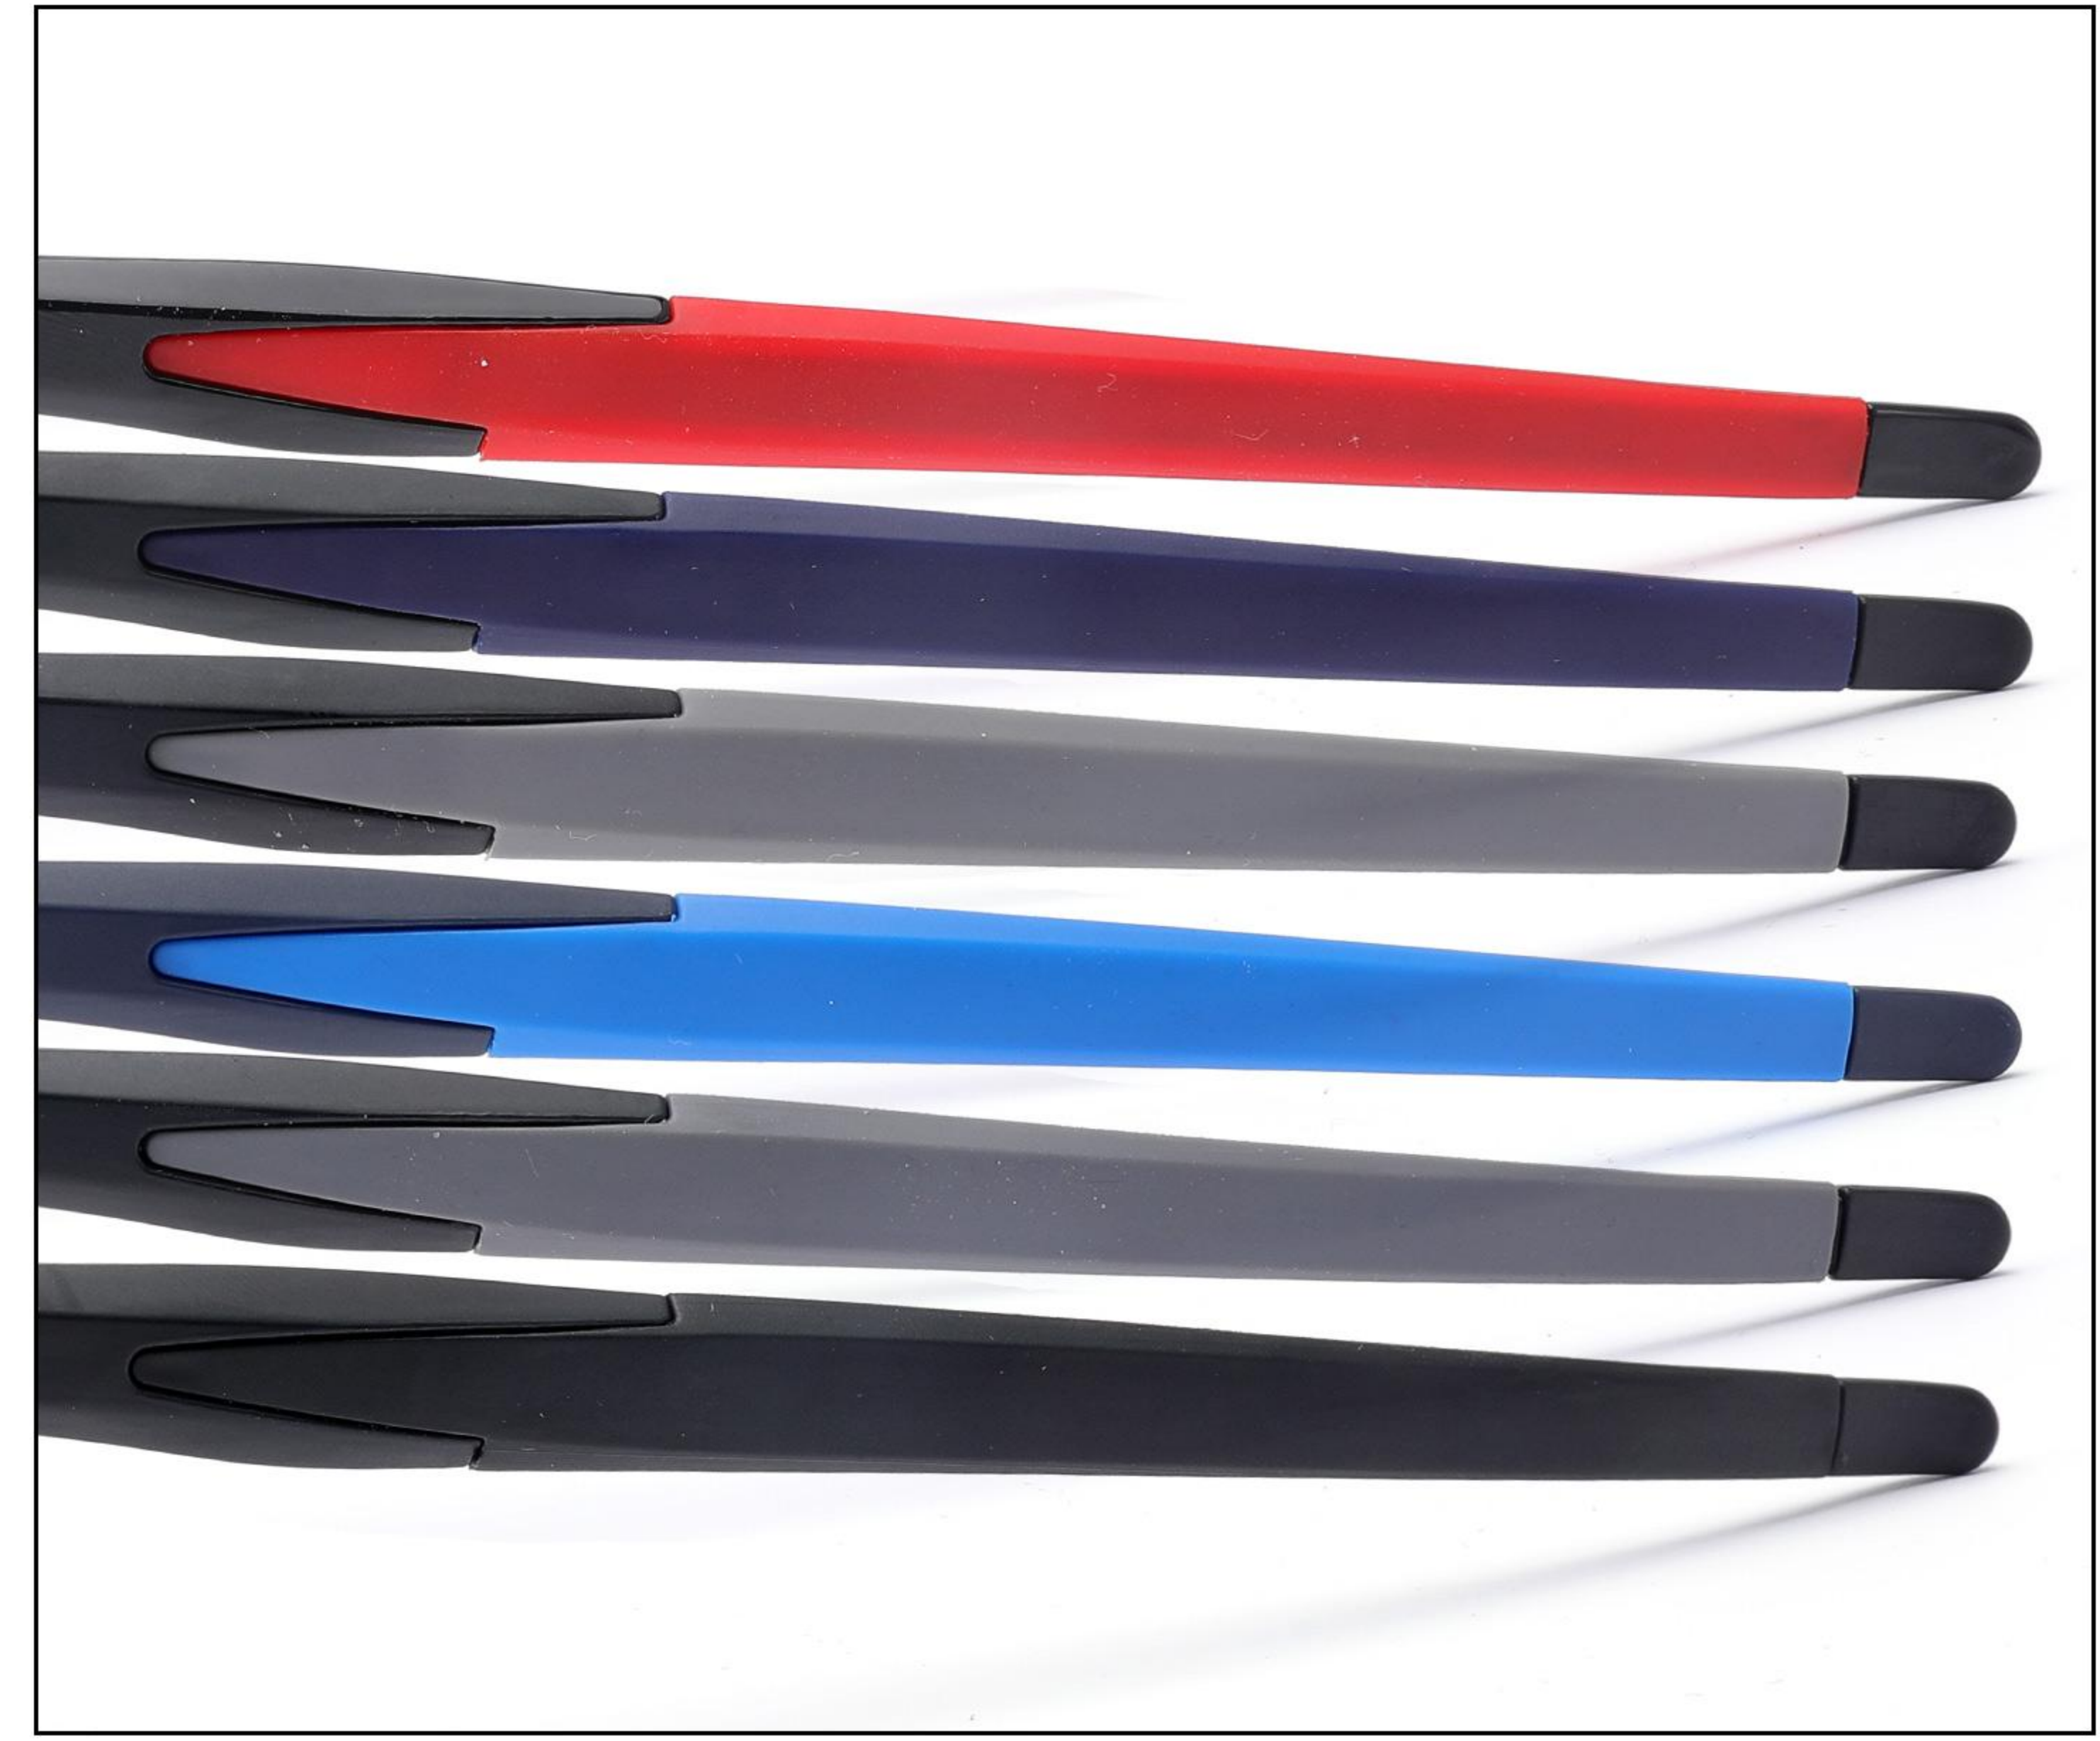

DETAIL DESIGN

COLOR DISPLAY

C1.BLACK/RED

C2.BLACK/PURPLE

C3.BLACK

C4.BLUE

C5.GREY

C6.TRANSPARENCY