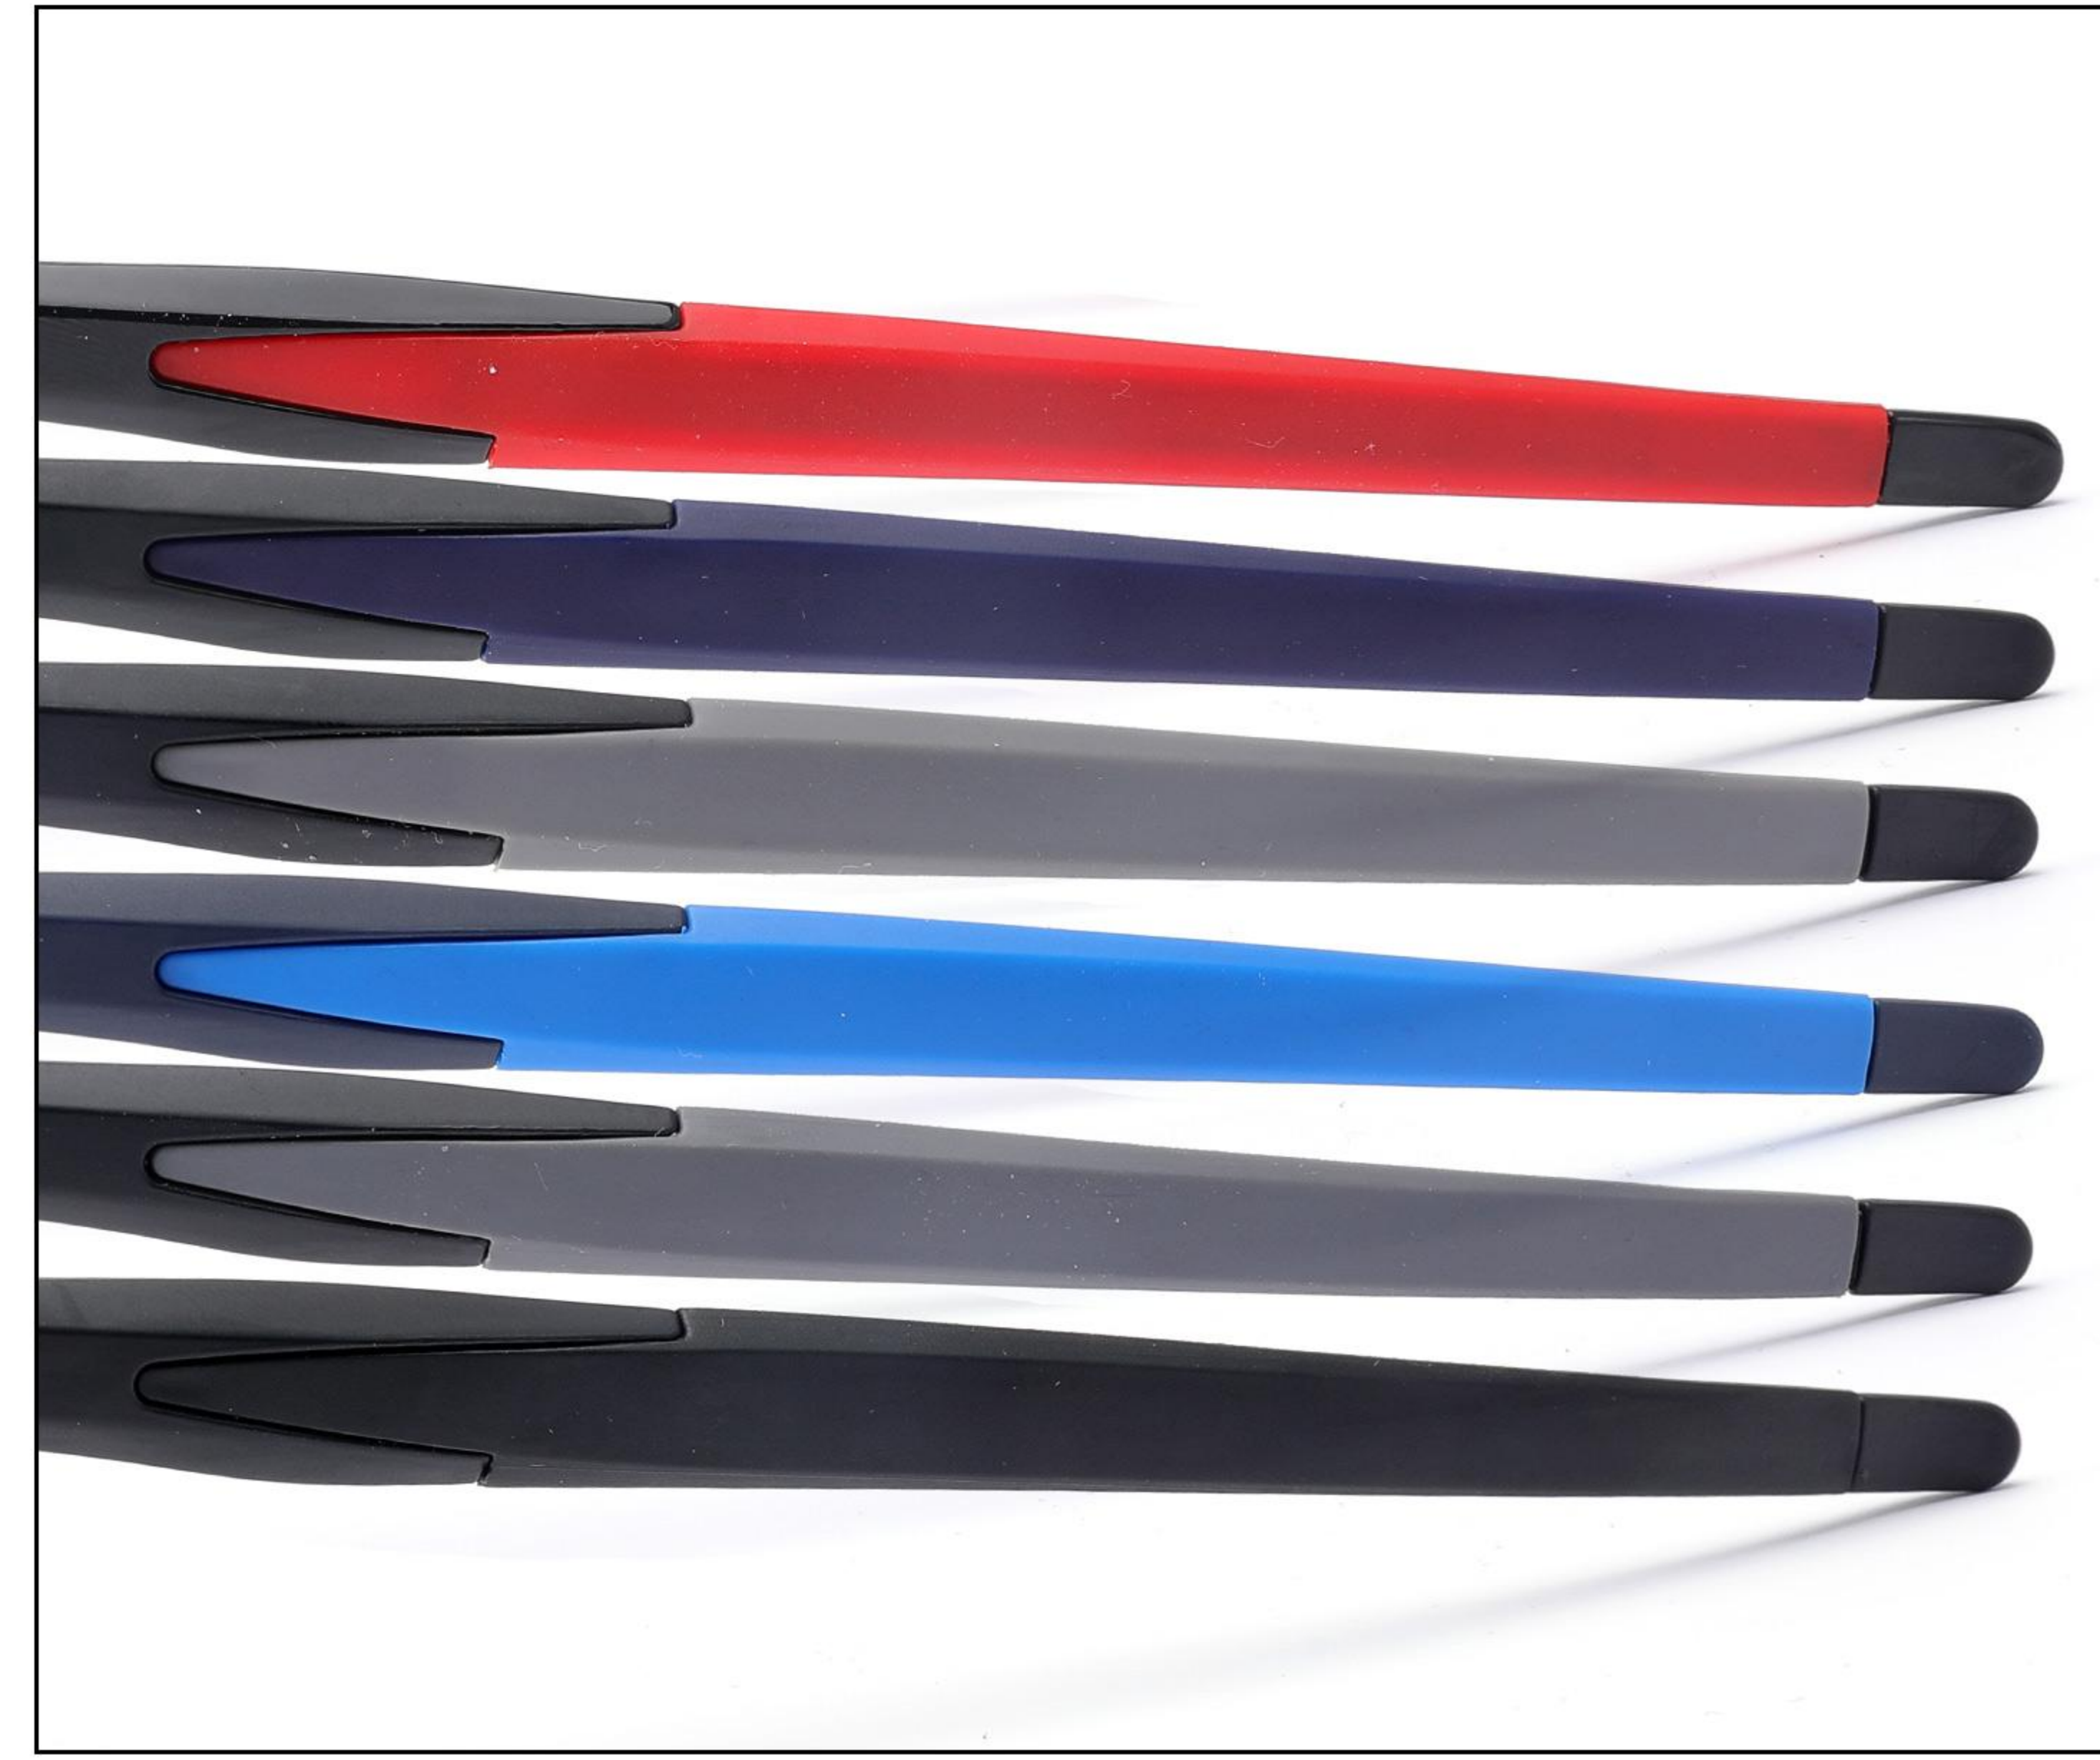

DETAIL DESIGN