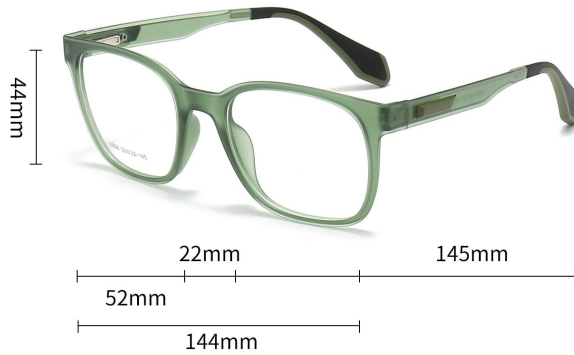

C6 SAND GREEN/ORANGE

C7 SAND BROWN/BROWN

C8 SAND BLUE/BLUE

C9 SAND TRANSPARENT /RED

PARAMETER SHOW

FASHION EYEWEAR

Model: 6805

Lens: PC

Weight: 24.0g

Frame: TR

COLOR CHOICE

FASHION EYEWEAR

C1 BRIGHT BLACK/WHITE

C2 SAND BLACK/WHITE

C3 SAND BLACK/RED

C4 SAND BLACK/BLUE

C5 SAND GRAY/GREEN

C6 SAND GREEN/ORANGE

C7 SAND BROWN/BROWN

C8 SAND BLUE/BLUE

C9 SAND TRANSPARENT /RED

PARAMETER SHOW

FASHION EYEWEAR

Model: 6806

Lens: PC

Weight: 23.5g

Frame: TR

COLOR CHOICE

FASHION EYEWEAR

C1 SAND BLACK GRAY

C2 SAND BLACK BLUE

C3 SAND TRANSPARENT
RED