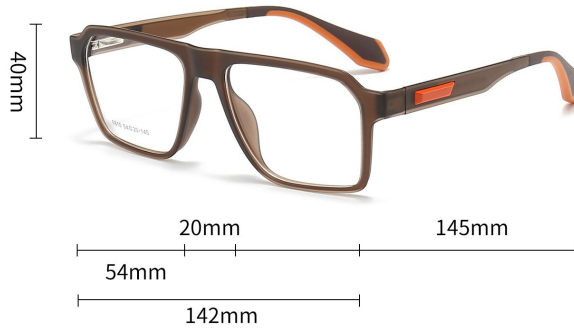

Lens: PC

Weight: 22.9g

Frame: TR

COLOR CHOICE

FASHION EYEWEAR

C1 SAND BLACK GRAY

C2 SAND BLACK BLUE

C3 SAND TRANSPARENT
RED

C4 SAND TRANSPARENT
GREEN

C5 SAND COFFEE

C6 SAND BLUE

C7 SAND GRAY

C8 SAND GREEN

PARAMETER SHOW

FASHION EYEWEAR

Model: 6810

Lens: PC

Weight: 22.6g

Frame: TR

COLOR CHOICE

FASHION EYEWEAR

C1 SAND BLACK GRAY

C2 SAND BLACK BLUE

C3 SAND TRANSPARENT
RED