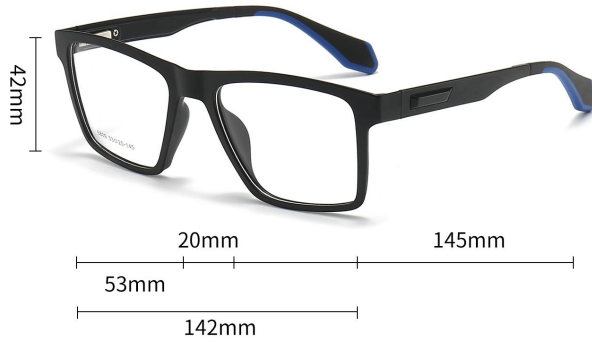

C4 SAND TRANSPARENT
GREEN

C5 SAND COFFEE

C6 SAND BLUE

C7 SAND GRAY

C8 SAND GREEN

PARAMETER SHOW

FASHION EYEWEAR

Model: 6808

Lens: PC

Weight: 22.9g

Frame: TR

COLOR CHOICE

FASHION EYEWEAR

C1 SAND BLACK GRAY

C2 SAND BLACK BLUE

C3 SAND TRANSPARENT
RED

C4 SAND TRANSPARENT
GREEN

C5 SAND COFFEE

C6 SAND BLUE

C7 SAND GRAY

C8 SAND GREEN

PARAMETER SHOW

FASHION EYEWEAR

Model: 6809