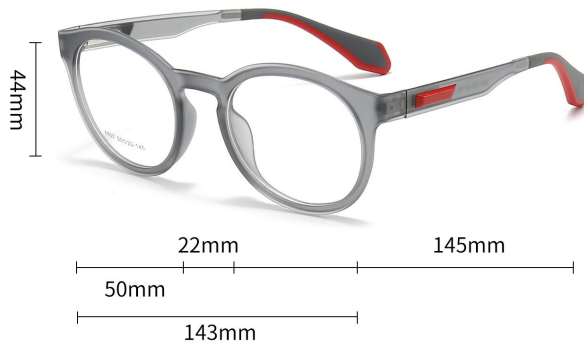

Lens: PC

Weight: 23.5g

Frame: TR

COLOR CHOICE

FASHION EYEWEAR

C1 SAND BLACK GRAY

C2 SAND BLACK BLUE

C3 SAND TRANSPARENT
RED

C4 SAND TRANSPARENT
GREEN

C5 SAND COFFEE

C6 SAND BLUE

C7 SAND GRAY

C8 SAND GREEN

PARAMETER SHOW

FASHION EYEWEAR

Model: 6807

Lens: PC

Weight: 23.9g

Frame: TR

COLOR CHOICE

FASHION EYEWEAR

C1 SAND BLACK GRAY

C2 SAND BLACK BLUE

C3 SAND TRANSPARENT
RED