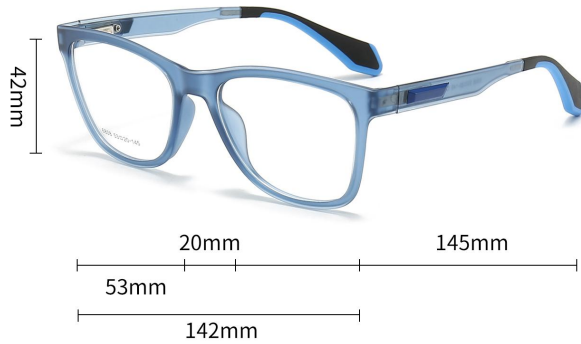

C4 SAND TRANSPARENT
GREEN

C5 SAND COFFEE

C6 SAND BLUE

C7 SAND GRAY

C8 SAND GREEN

PARAMETER SHOW

FASHION EYEWEAR

Model: 6807

Lens: PC

Weight: 23.9g

Frame: TR

COLOR CHOICE

FASHION EYEWEAR

C1 SAND BLACK GRAY

C2 SAND BLACK BLUE

C3 SAND TRANSPARENT
RED

C4 SAND TRANSPARENT
GREEN

C5 SAND COFFEE

C6 SAND BLUE

C7 SAND GRAY

C8 SAND GREEN

PARAMETER SHOW

FASHION EYEWEAR

Model: 6808

Lens: PC

Weight: 22.9g

Frame: TR

COLOR CHOICE

FASHION EYEWEAR

C1 SAND BLACK GRAY

C2 SAND BLACK BLUE

C3 SAND TRANSPARENT
RED