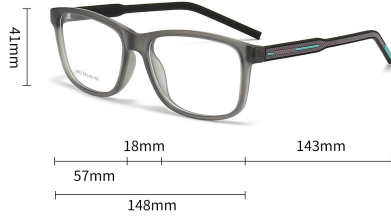

PARAMETER SHOW

FASHION EYEWEAR

Model: 6801

Lens: PC

Weight: 24.5g

Frame: TR

COLOR CHOICE

FASHION EYEWEAR

C1 BRIGHT BLACK/BLACK

C2 SAND BLACK/BLACK

C3 SAND BLACK/RED

C4 SAND BLACK/BLUE

C5 SAND GREY/GREY

C6 SAND GREEN/GREEN

C7 SAND TEA/TEA

C8 SAND BLUE/BLUE

C9 SAND TRANSPARENT /RED

PARAMETER SHOW

FASHION EYEWEAR

Model: 6802

Lens: PC

Weight: 25.5g

Frame: TR

COLOR CHOICE

C8 SAND BLUE/BLUE

C9 SAND TRANSPARENT /RED

PARAMETER SHOW

FASHION EYEWEAR

Model: 6803

Lens: PC

Weight: 24.6g

Frame: TR