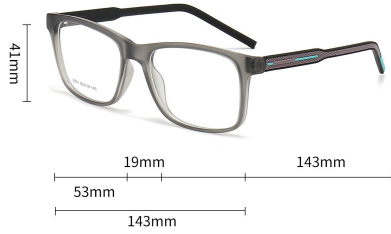

PARAMETER SHOW

FASHION EYEWEAR

Model: 6801

Lens: PC

Weight: 24.5g

Frame: TR

COLOR CHOICE

FASHION EYEWEAR

C1 BRIGHT BLACK/BLACK

C2 SAND BLACK/BLACK

C3 SAND BLACK/RED

C4 SAND BLACK/BLUE

C5 SAND GREY/GREY

C6 SAND GREEN/GREEN

C7 SAND TEA/TEA

C8 SAND BLUE/BLUE

C9 SAND TRANSPARENT /RED

PARAMETER SHOW

FASHION EYEWEAR

Model: 6802

Lens: PC

Weight: 25.5g

Frame: TR

COLOR CHOICE

C8 SAND BLUE/BLUE

C9 SAND TRANSPARENT /RED

PARAMETER SHOW

FASHION EYEWEAR

Model: 6803

Lens: PC

Weight: 24.6g

Frame: TR