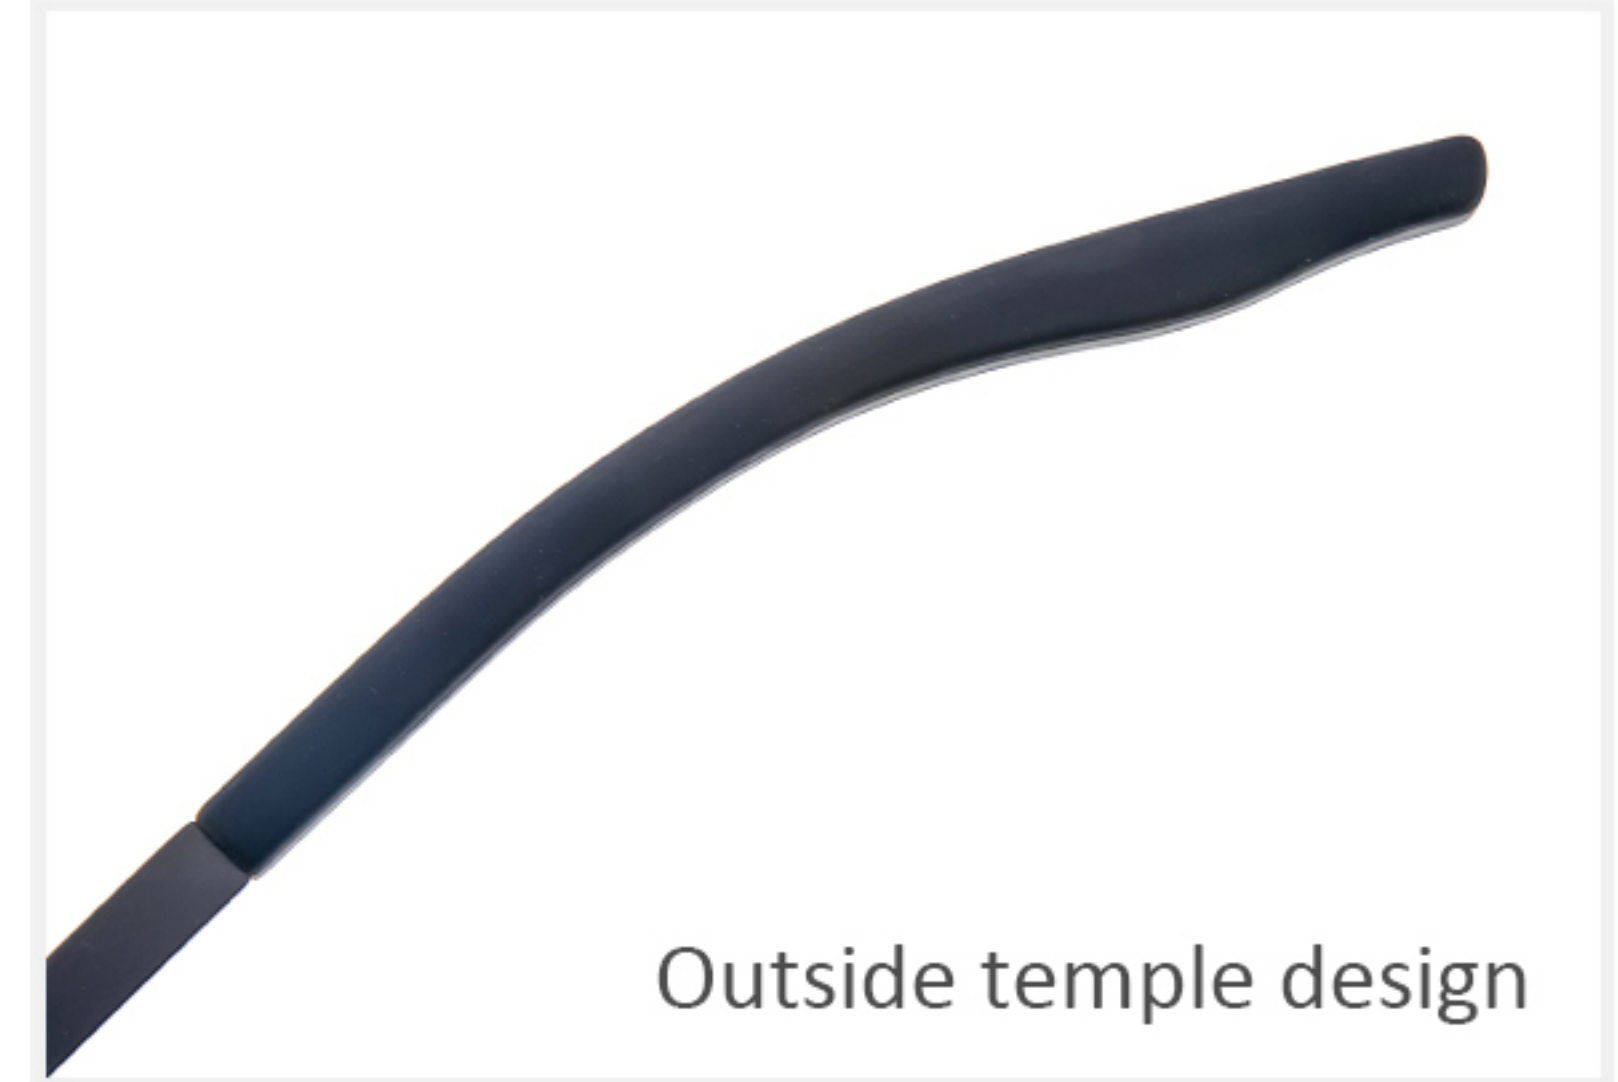

NEW

TR+Super elastic stainless steel

MODEL: 80010

SIZE:53□16-145

POSITIVE

Integrated soft nose pads

Its leg lateral model

Outside temple design