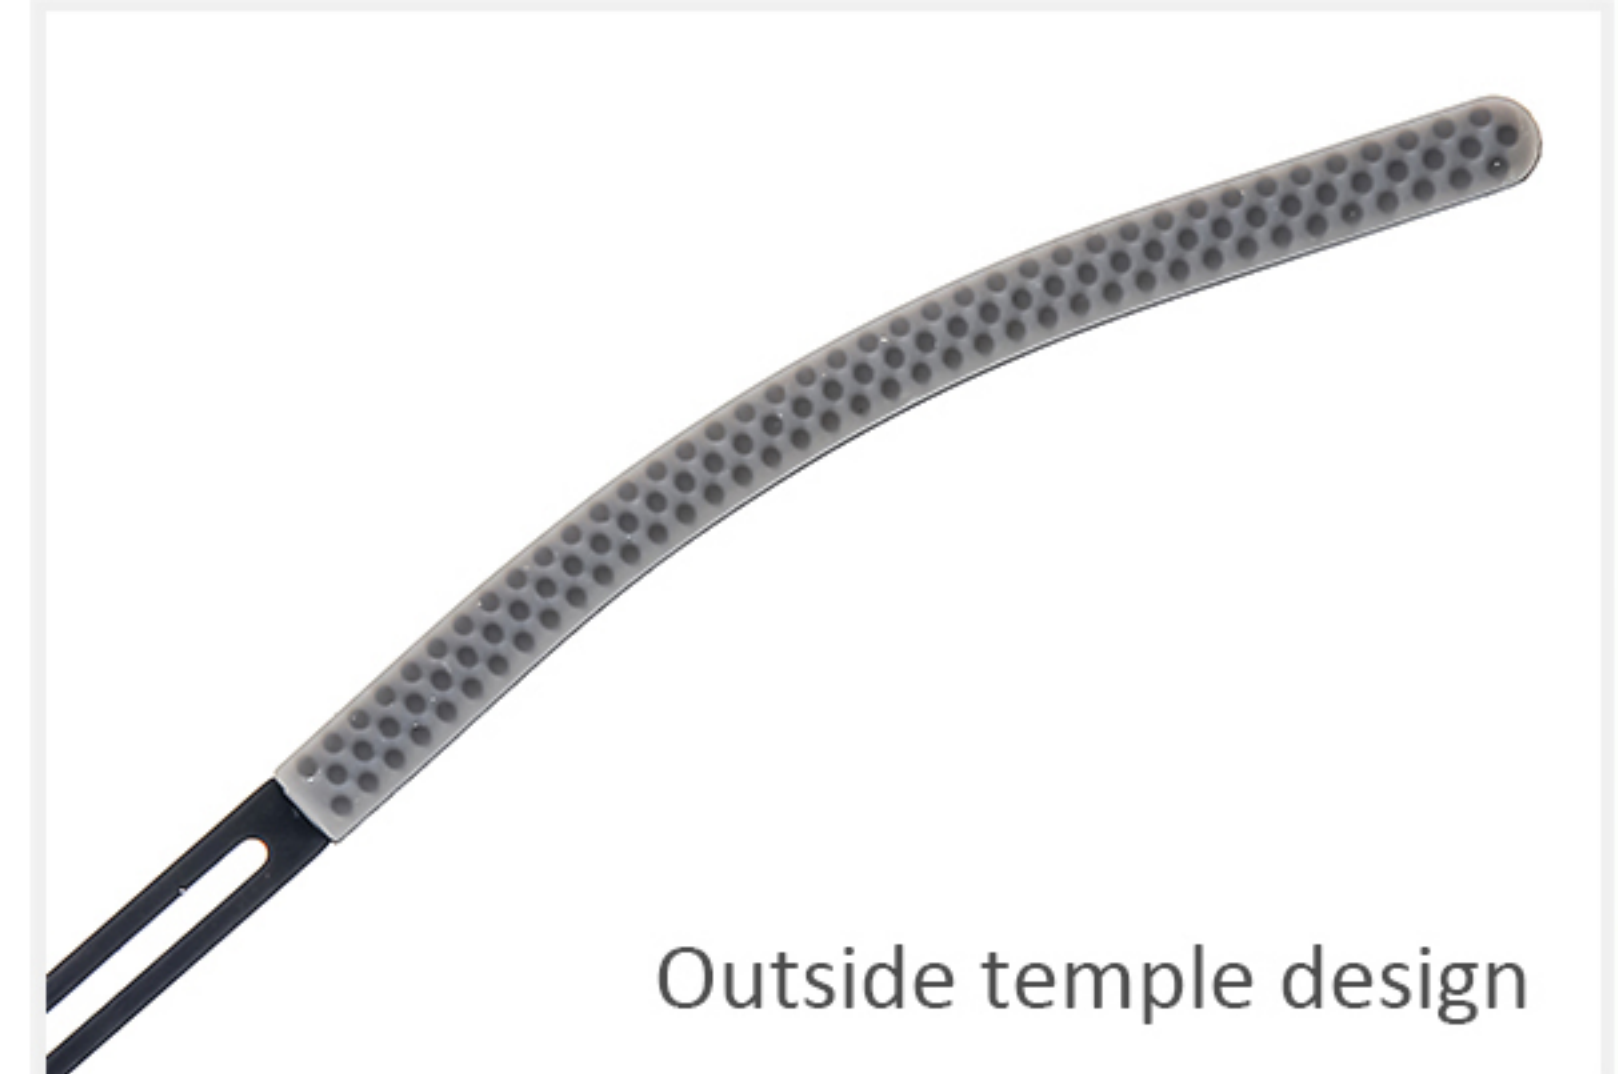

Its leg lateral model

Outside temple design

[7 FRAMES TO CHOOSE FROM]

7 COLORS AVAILABLE