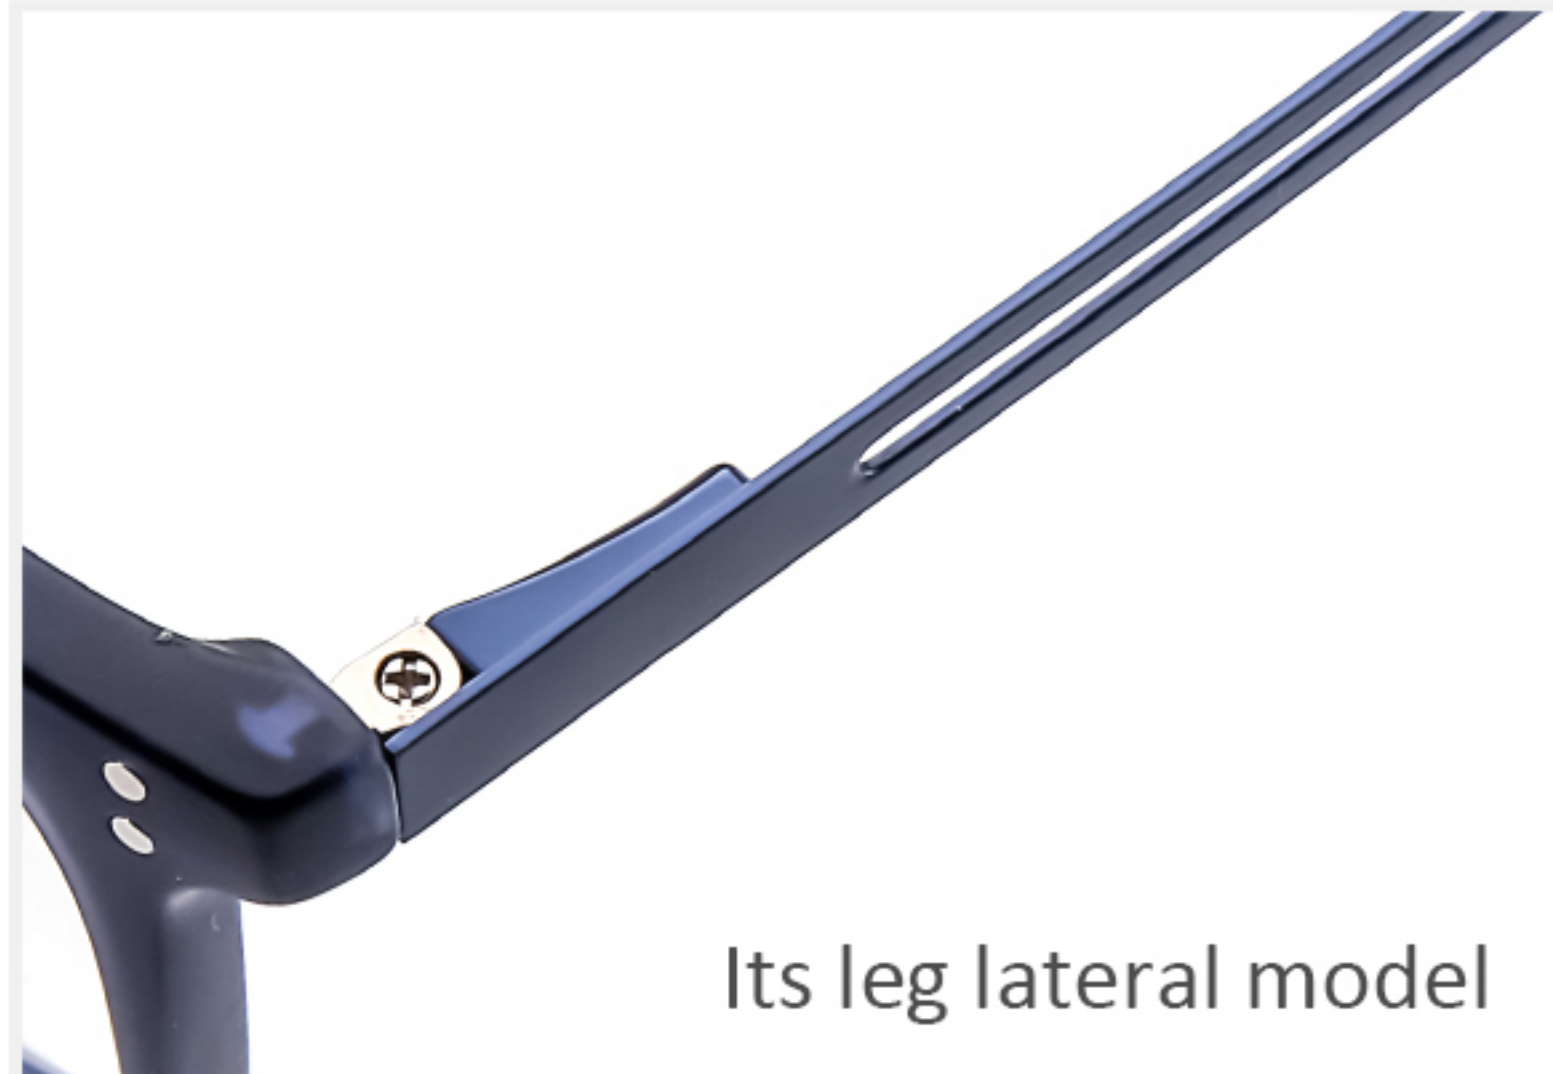

TR+Super elastic stainless steel

MODEL: 80001

SIZE:51□19-145

POSITIVE

Integrated soft nose pads

Its leg lateral model

Outside temple design

[7 FRAMES TO CHOOSE FROM]

C6_M.Grey+M.Gun+Grey Blue/Black

C7_M.Coffe+M.Gun+Grey/Coffe

NEW

TR+Super elastic stainless steel

MODEL: 80004

SIZE:54□17-145

POSITIVE

Integrated soft nose pads