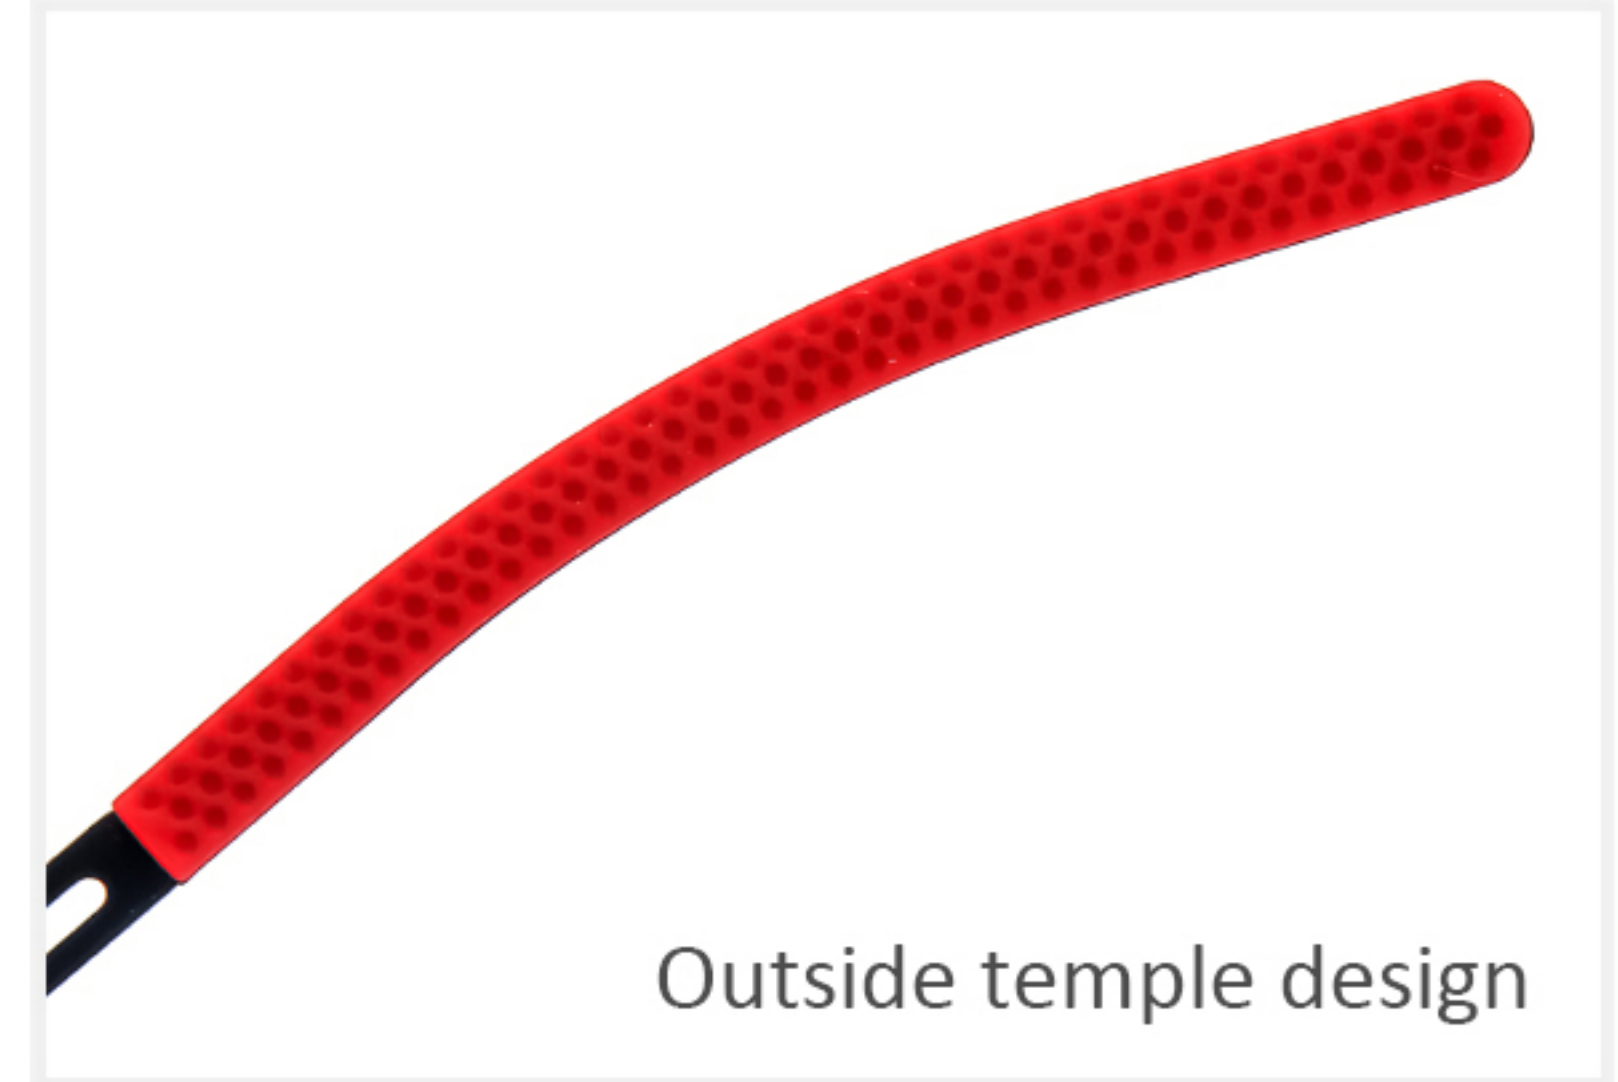

TR+Super elastic stainless steel

MODEL: 80001

SIZE:51□19-145

POSITIVE

Integrated soft nose pads

Its leg lateral model

Outside temple design

[7 FRAMES TO CHOOSE FROM]

C7_M.Coffe+M.Gun+Grey/Coffe

NEW

TR+Super elastic stainless steel

MODEL: 80003

SIZE:54□17-145

POSITIVE

Integrated soft nose pads

Its leg lateral model