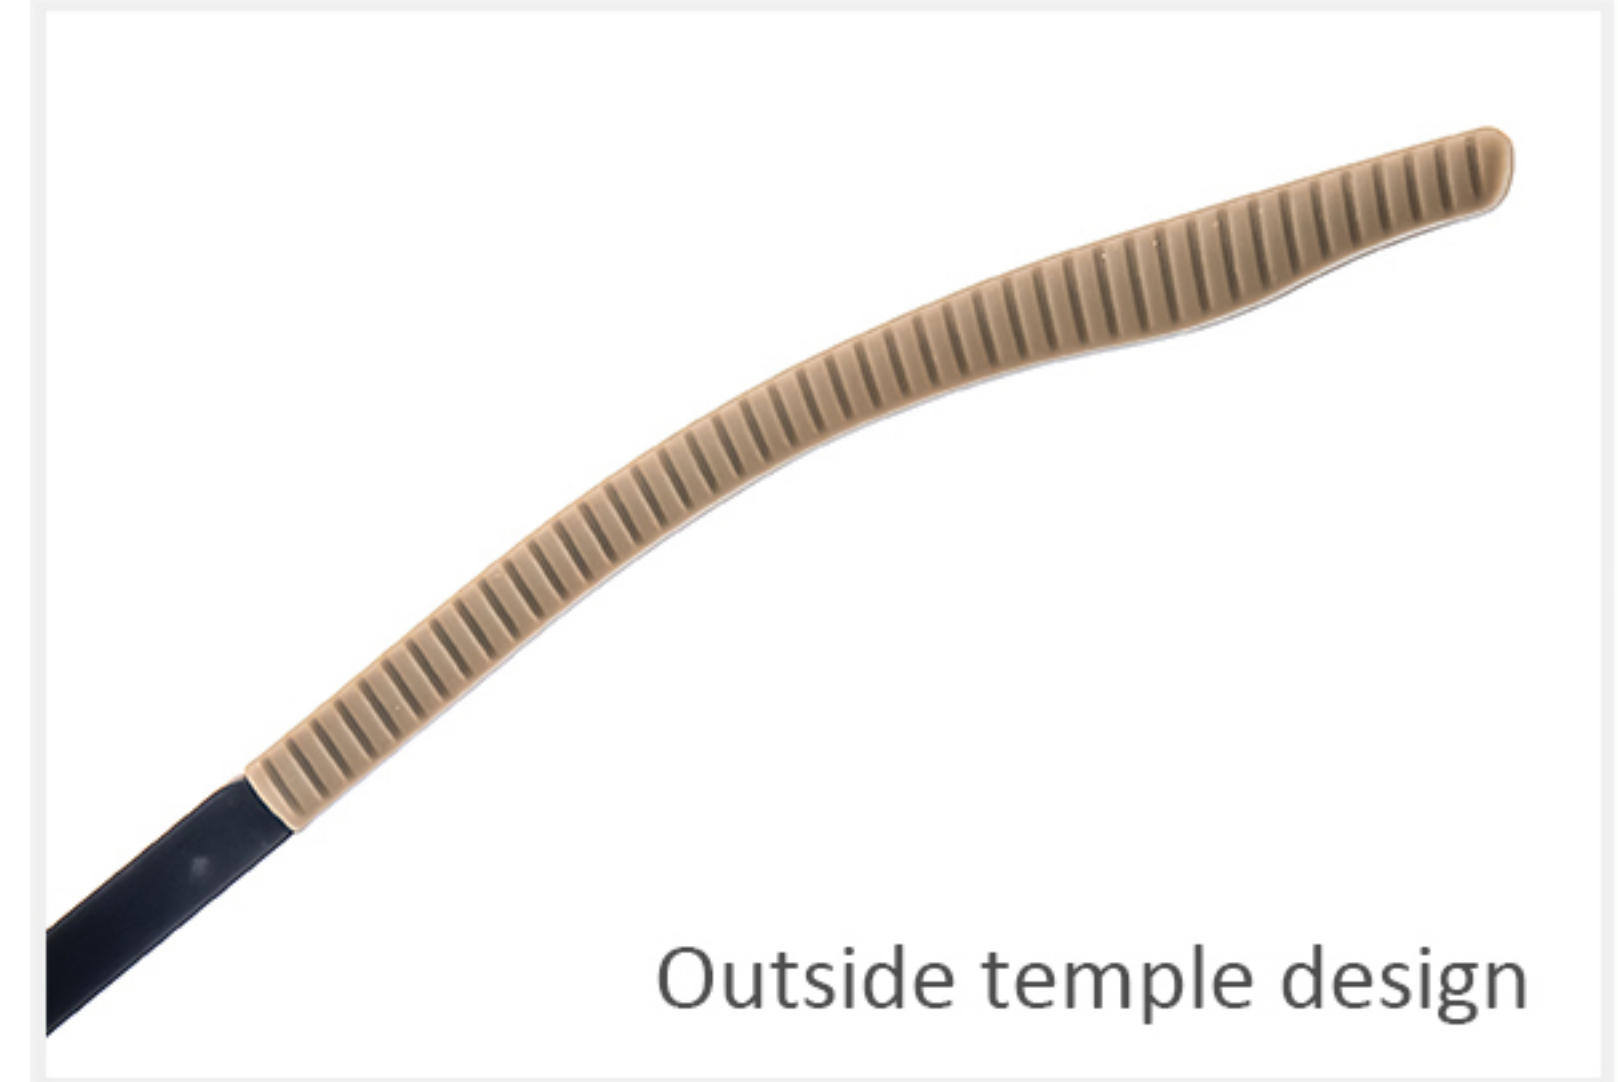

C7_M.Coffe+M.Gun+Grey/Coffe

NEW

TR+Super elastic stainless steel

MODEL: 80011

SIZE:53□17-145

POSITIVE

Integrated soft nose pads

Its leg lateral model