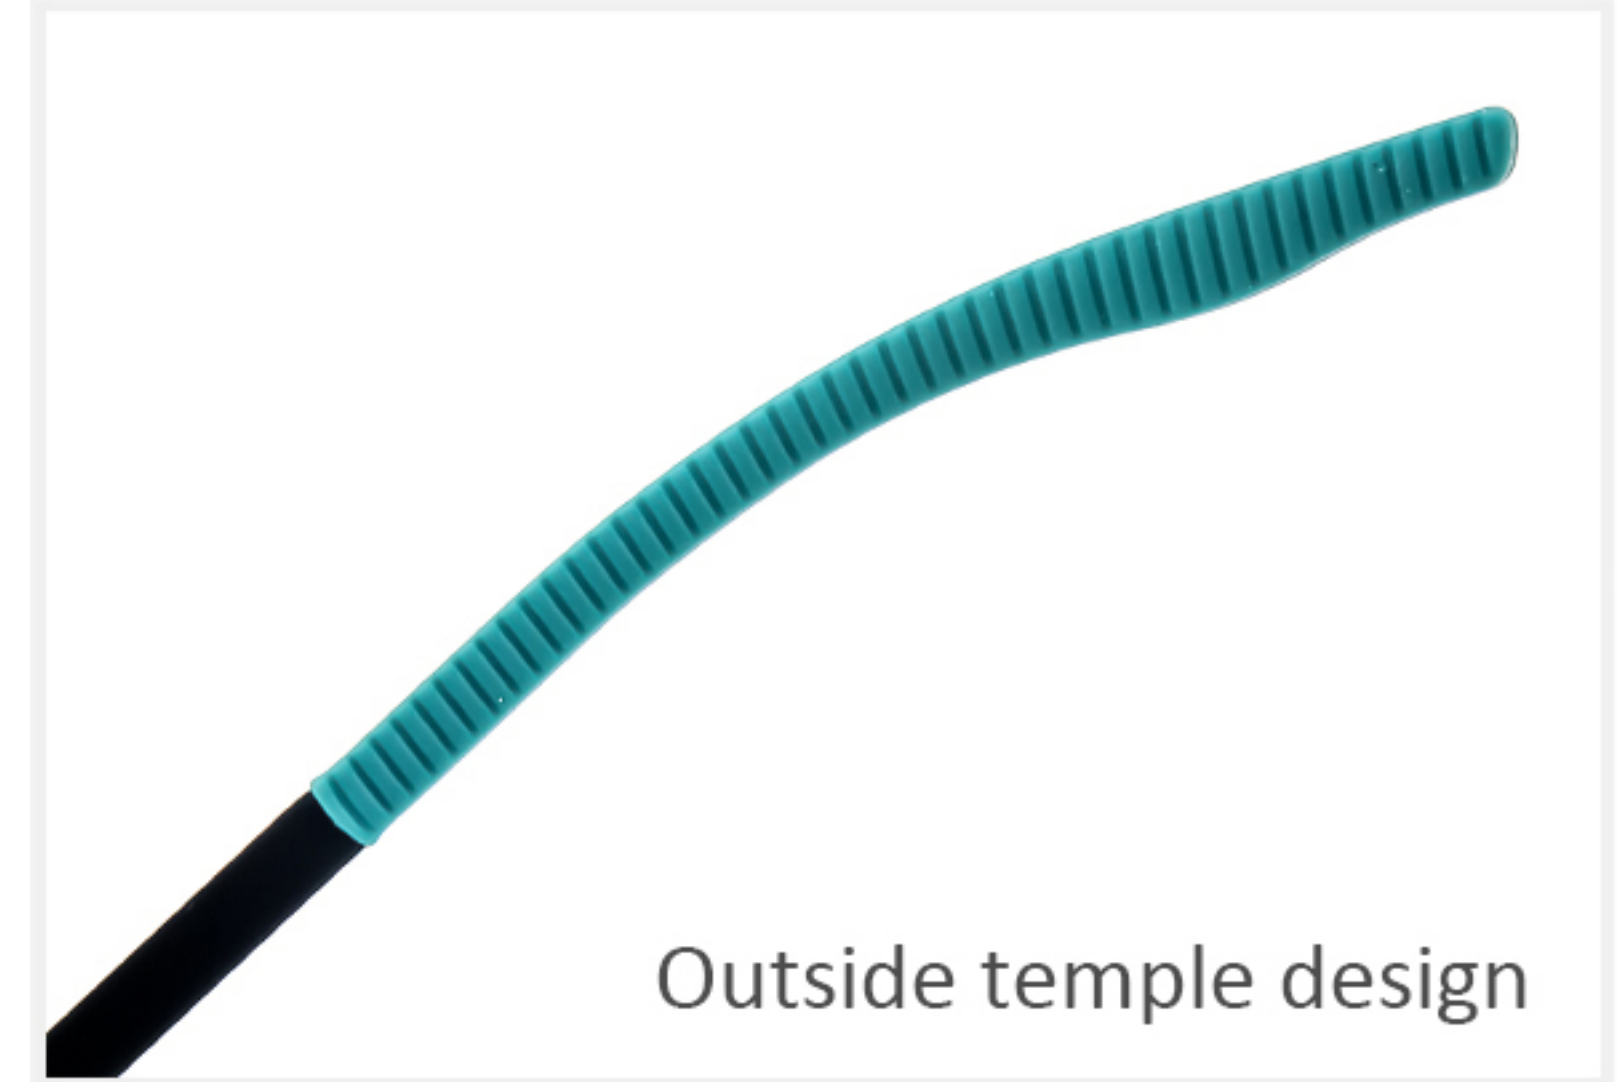

MODEL: 80009

SIZE:54□17-145

POSITIVE

Integrated soft nose pads

Its leg lateral model

Outside temple design

[7 FRAMES TO CHOOSE FROM]

7 COLORS AVAILABLE