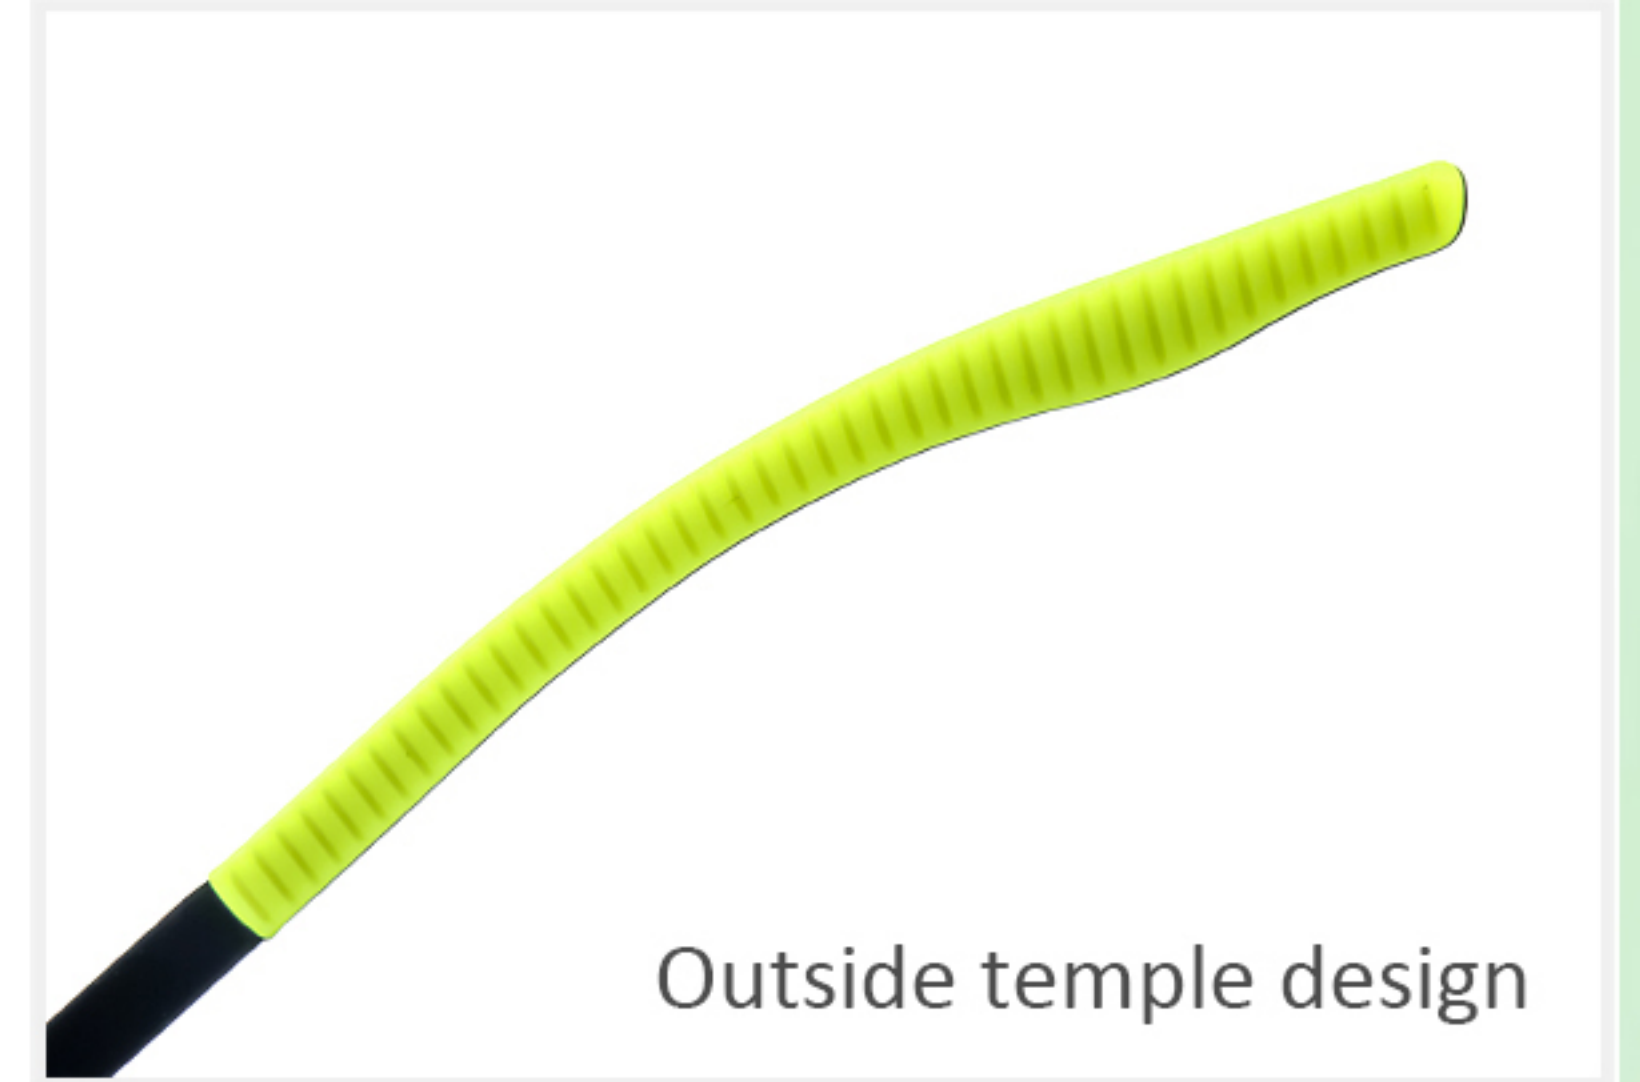

MODEL: 80008

SIZE:54□18-145

POSITIVE

Integrated soft nose pads

Its leg lateral model

Outside temple design

[7 FRAMES TO CHOOSE FROM]
7 COLORS AVAILABLE

C1_M.Black+M.Gun+Black/Grey