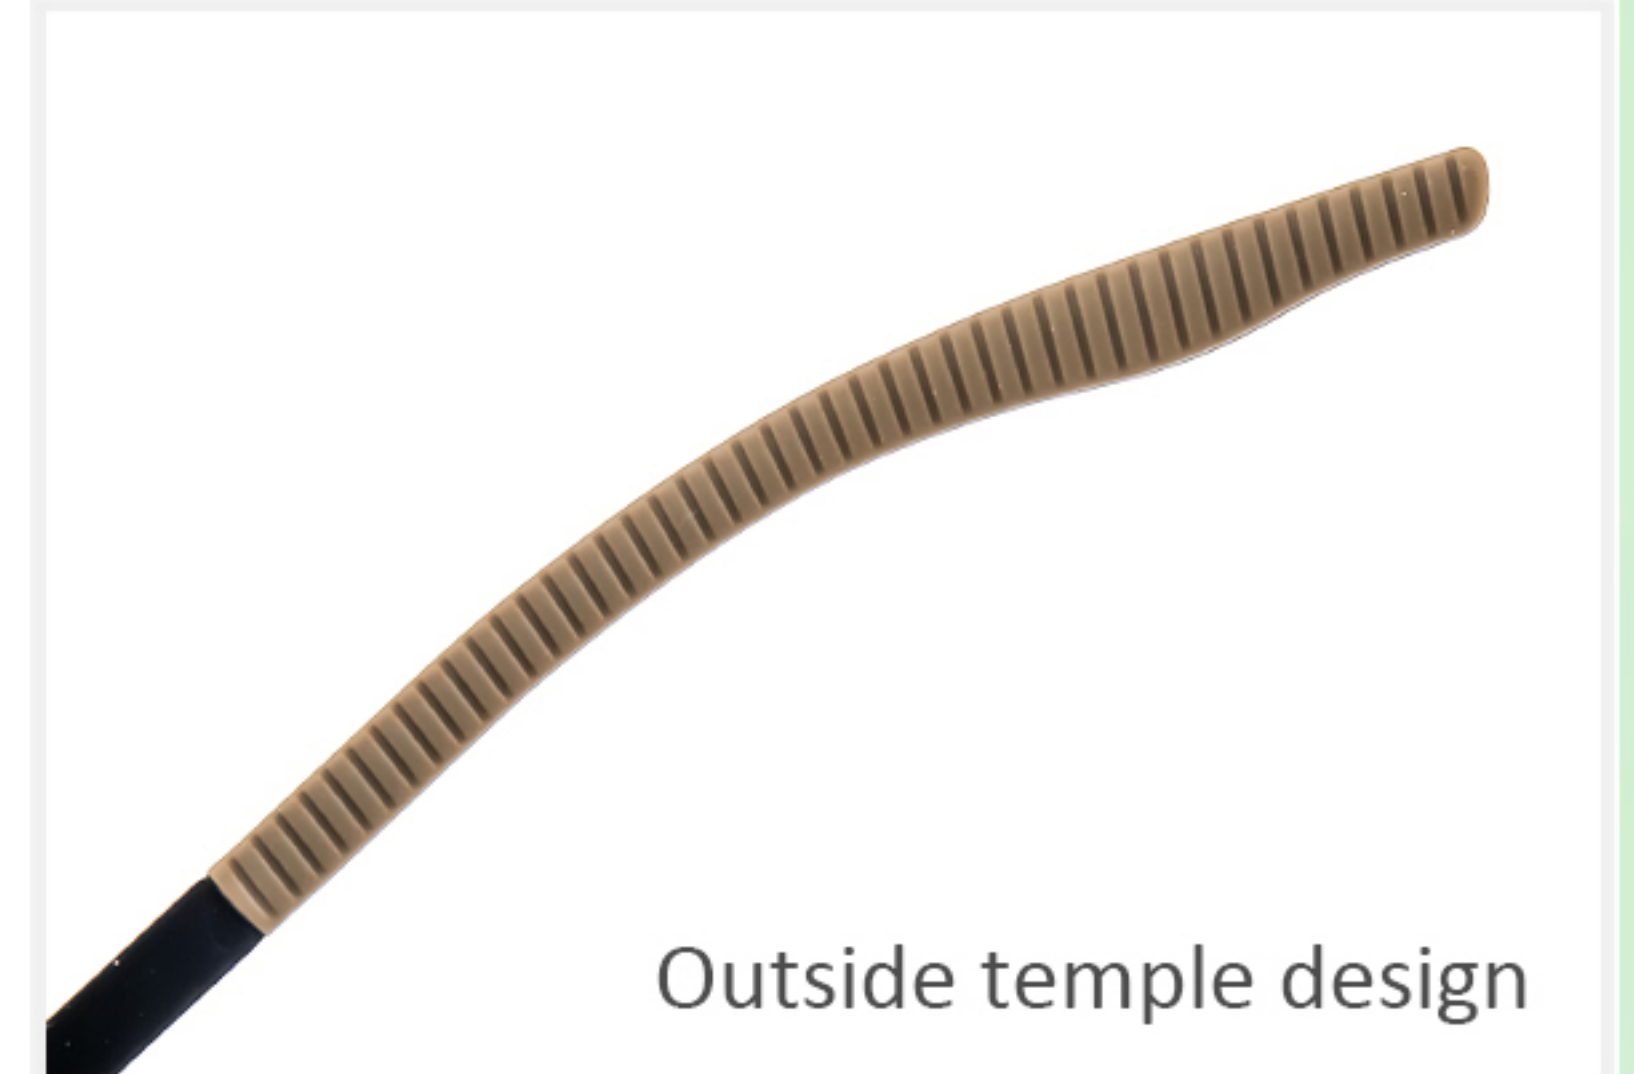

SIZE:51□18-145

POSITIVE

Integrated soft nose pads

Its leg lateral model

Outside temple design

[7 FRAMES TO CHOOSE FROM]

7 COLORS AVAILABLE

C1_M.Black+M.Gun+Black/Grey