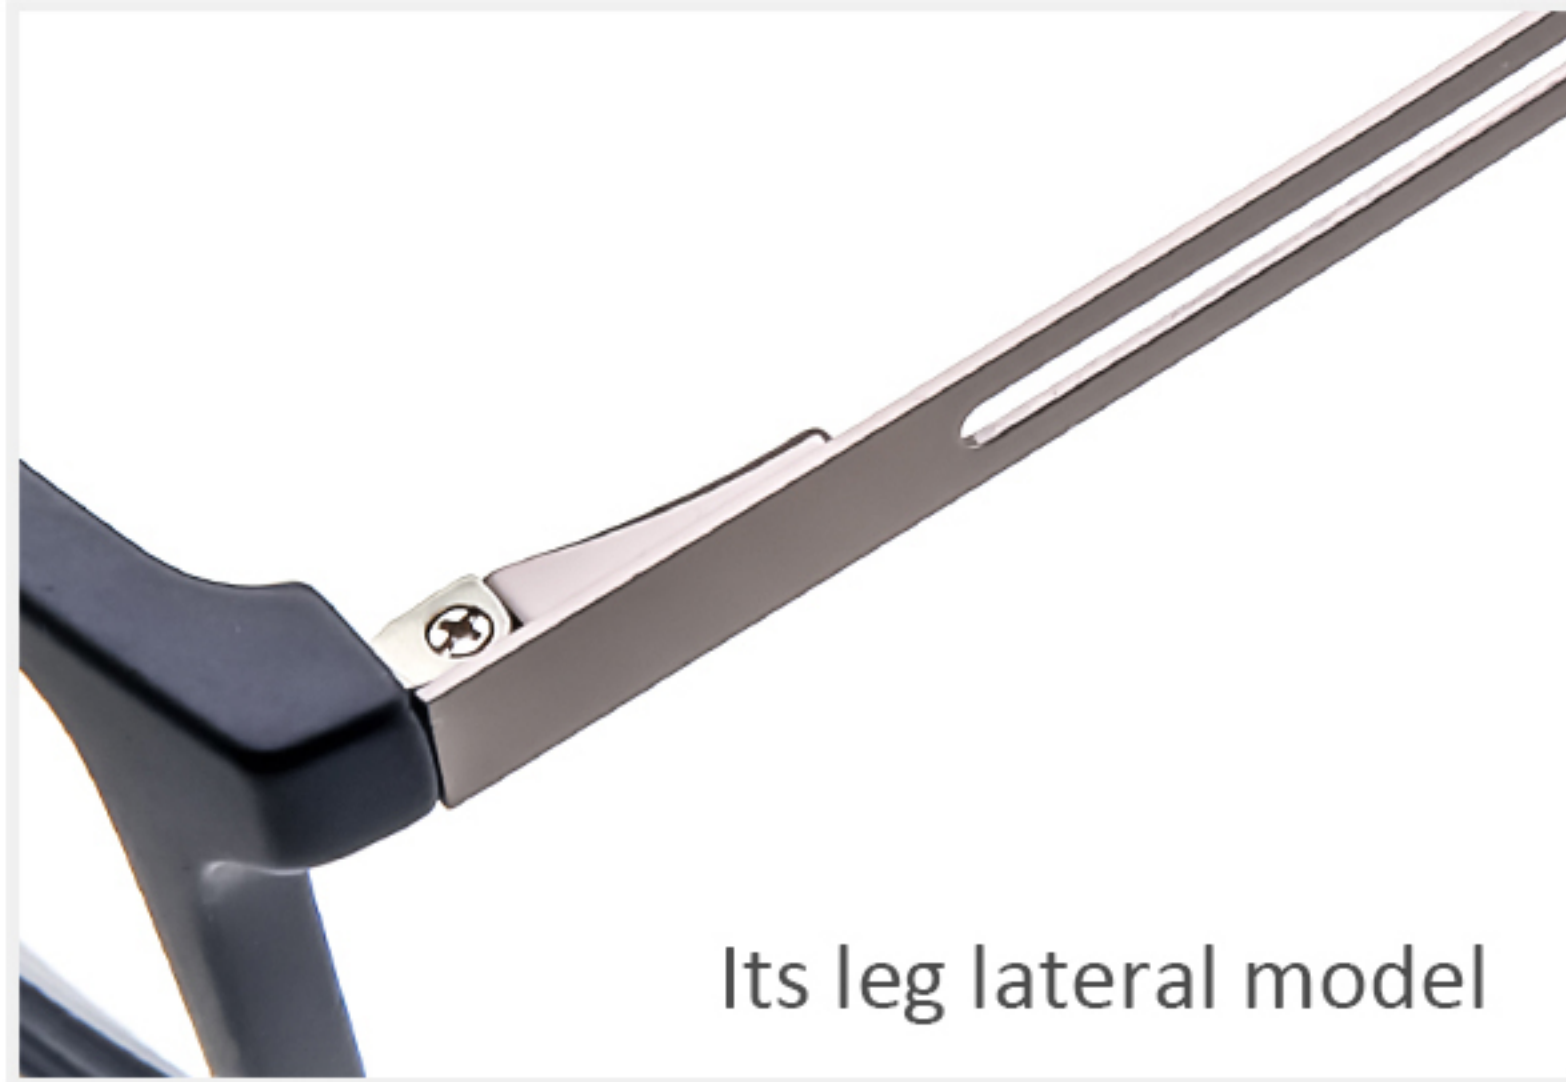

TR+Super elastic stainless steel

MODEL: 80001

SIZE:51□19-145

POSITIVE

Integrated soft nose pads

Its leg lateral model

Outside temple design

[7 FRAMES TO CHOOSE FROM]

NEW

TR+Super elastic stainless steel

MODEL: 80002

SIZE:47□20-145

POSITIVE

Integrated soft nose pads

Its leg lateral model

Outside temple design

C7_M.Coffe+M.Gun+Grey/Coffe

NEW

TR+Super elastic stainless steel

MODEL: 80003

SIZE:54□17-145

POSITIVE

Integrated soft nose pads

Its leg lateral model