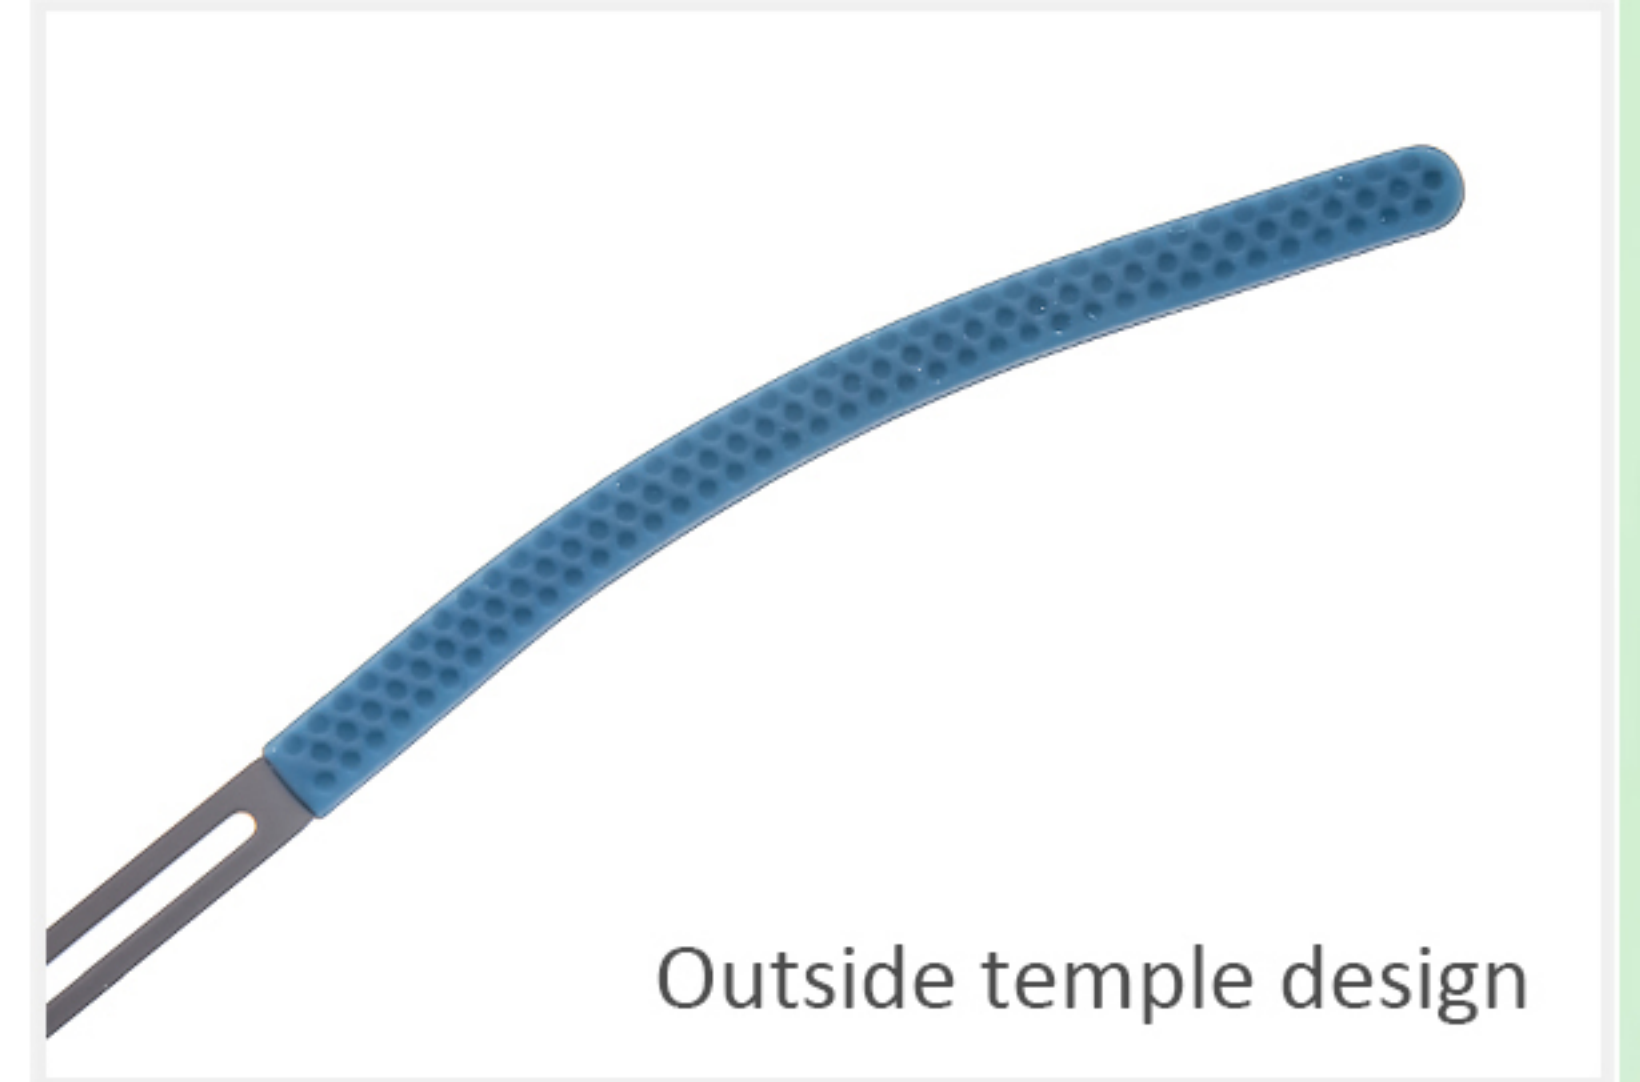

TR+Super elastic stainless steel

MODEL: 80001

SIZE:51□19-145

POSITIVE

Integrated soft nose pads

Its leg lateral model

Outside temple design

[7 FRAMES TO CHOOSE FROM]

NEW

TR+Super elastic stainless steel

MODEL: 80002

SIZE:47□20-145

POSITIVE

Integrated soft nose pads

Its leg lateral model

Outside temple design

C7_M.Coffe+M.Gun+Grey/Coffe

NEW

TR+Super elastic stainless steel

MODEL: 80003

SIZE:54□17-145

POSITIVE

Integrated soft nose pads

Its leg lateral model