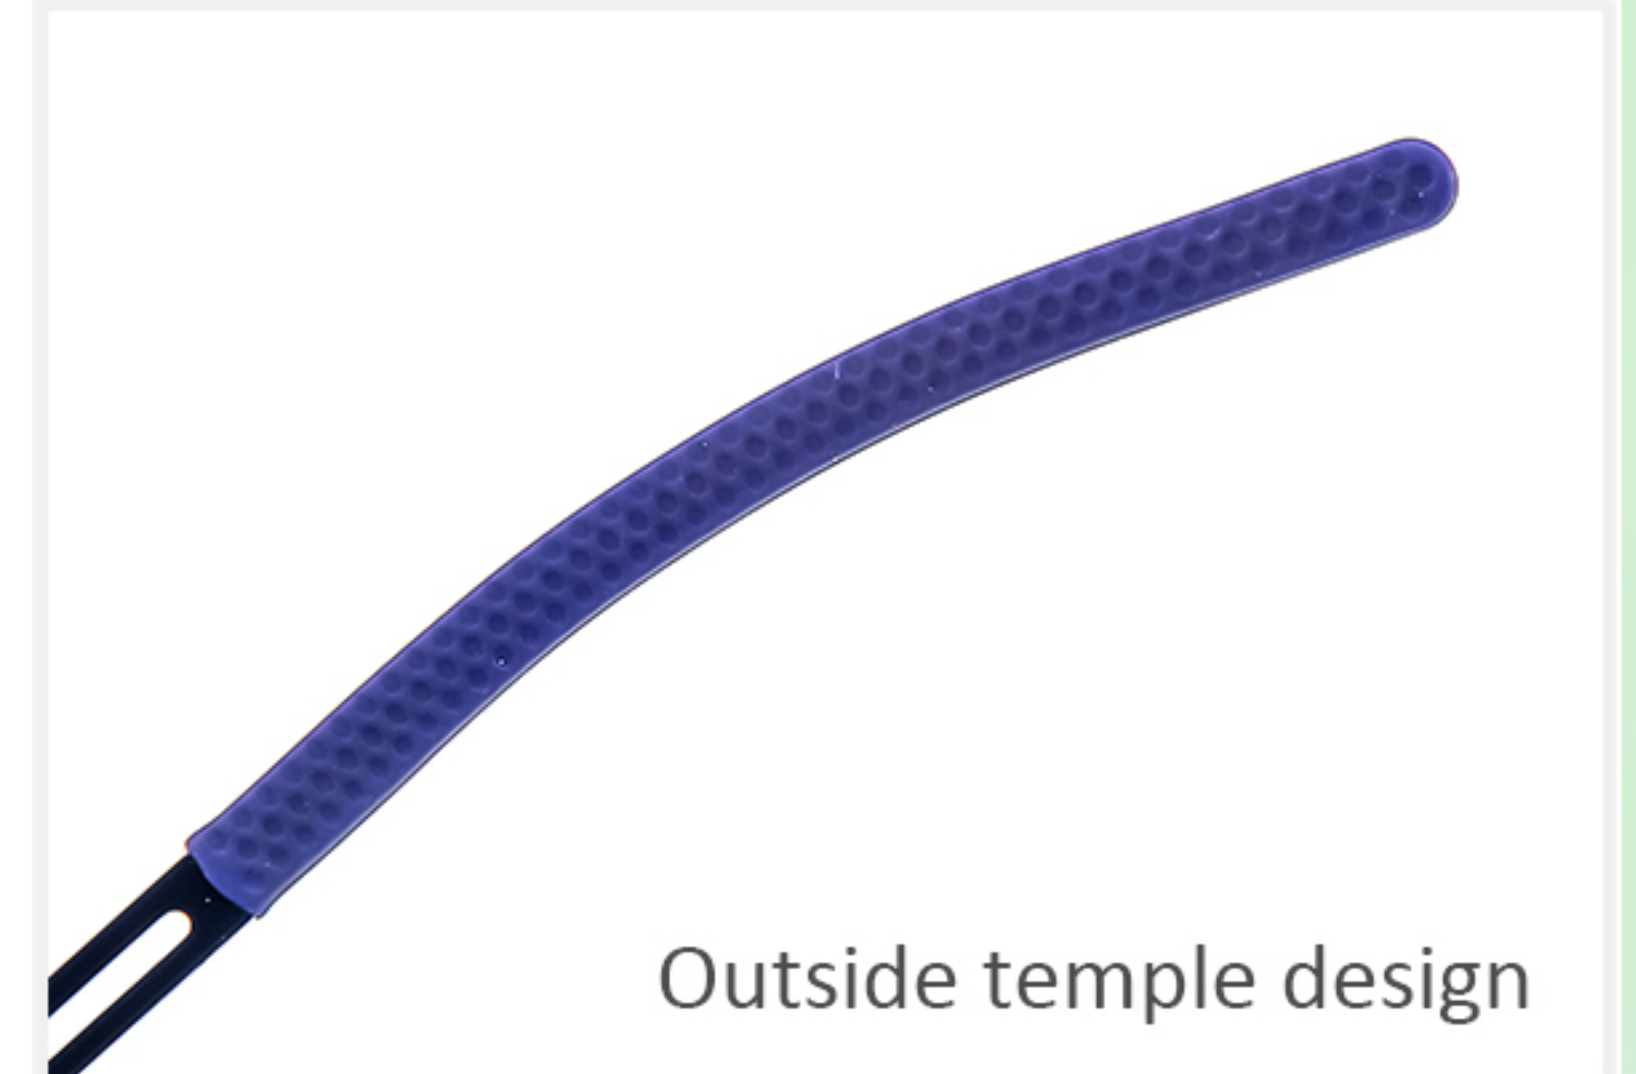

Its leg lateral model

Outside temple design

[7 FRAMES TO CHOOSE FROM]

7 COLORS AVAILABLE