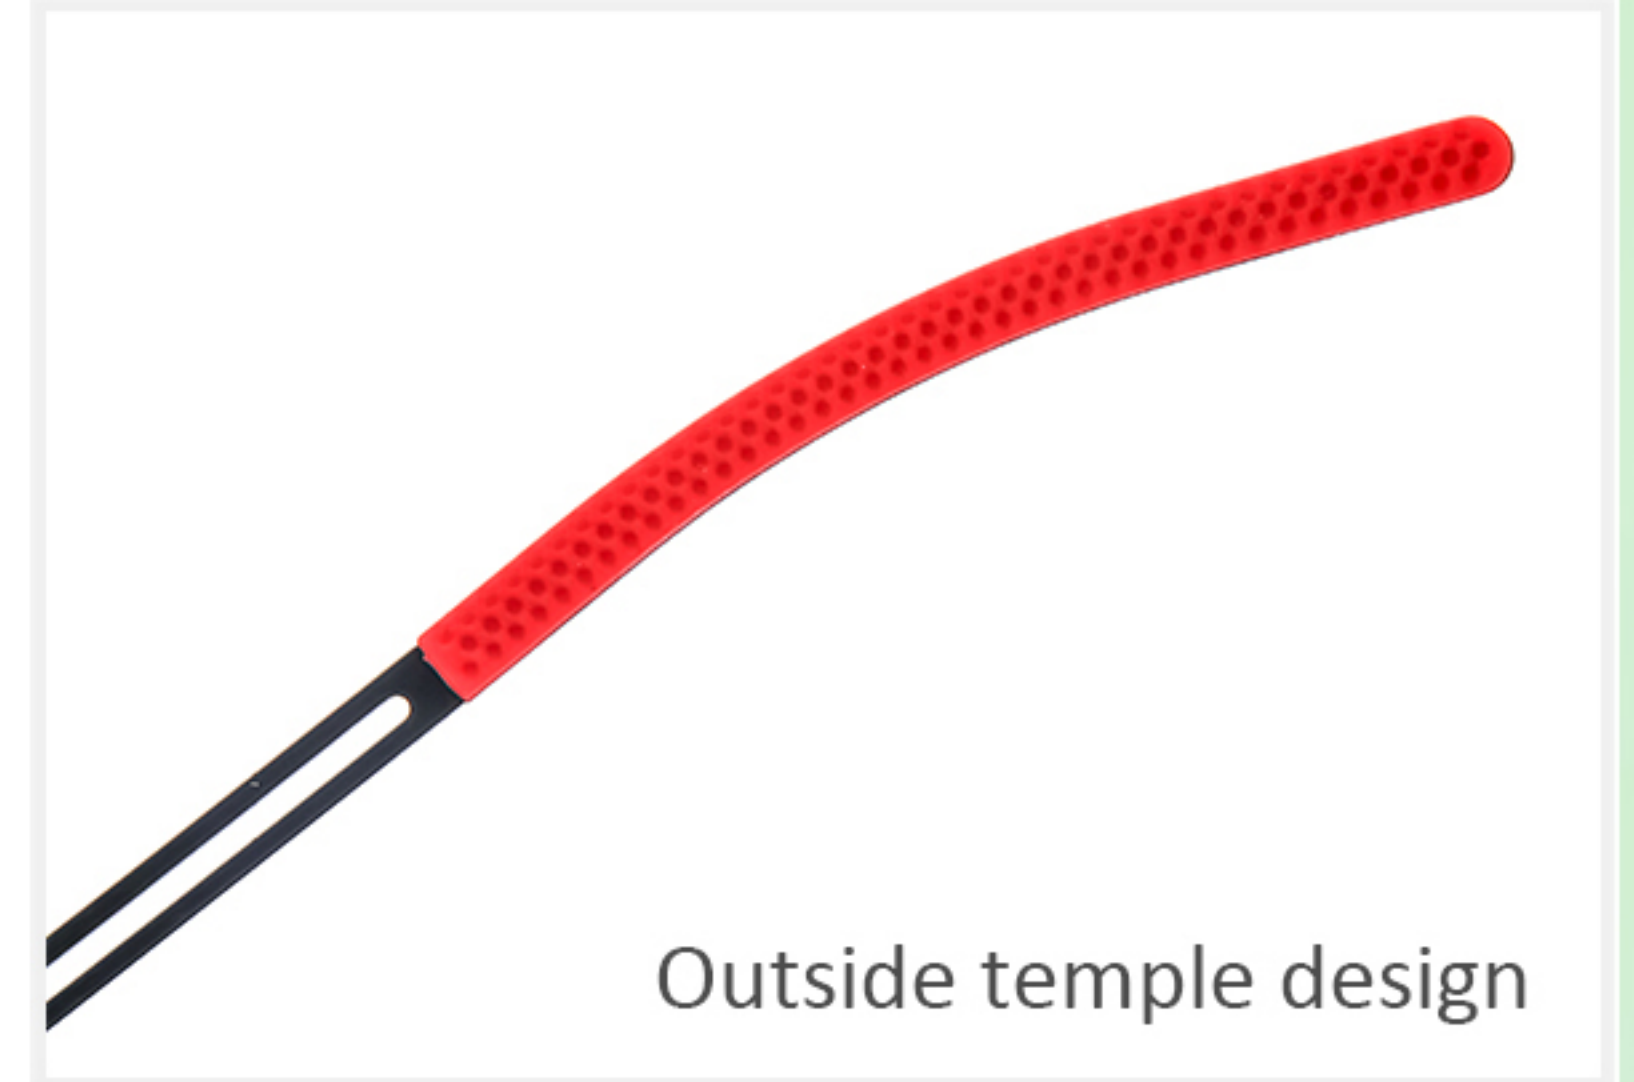

TR+Super elastic stainless steel

MODEL: 80001

SIZE:51□19-145

POSITIVE

Integrated soft nose pads

Its leg lateral model

Outside temple design

[7 FRAMES TO CHOOSE FROM]

NEW

TR+Super elastic stainless steel

MODEL: 80002

SIZE:47□20-145

POSITIVE

Integrated soft nose pads

Its leg lateral model

Outside temple design