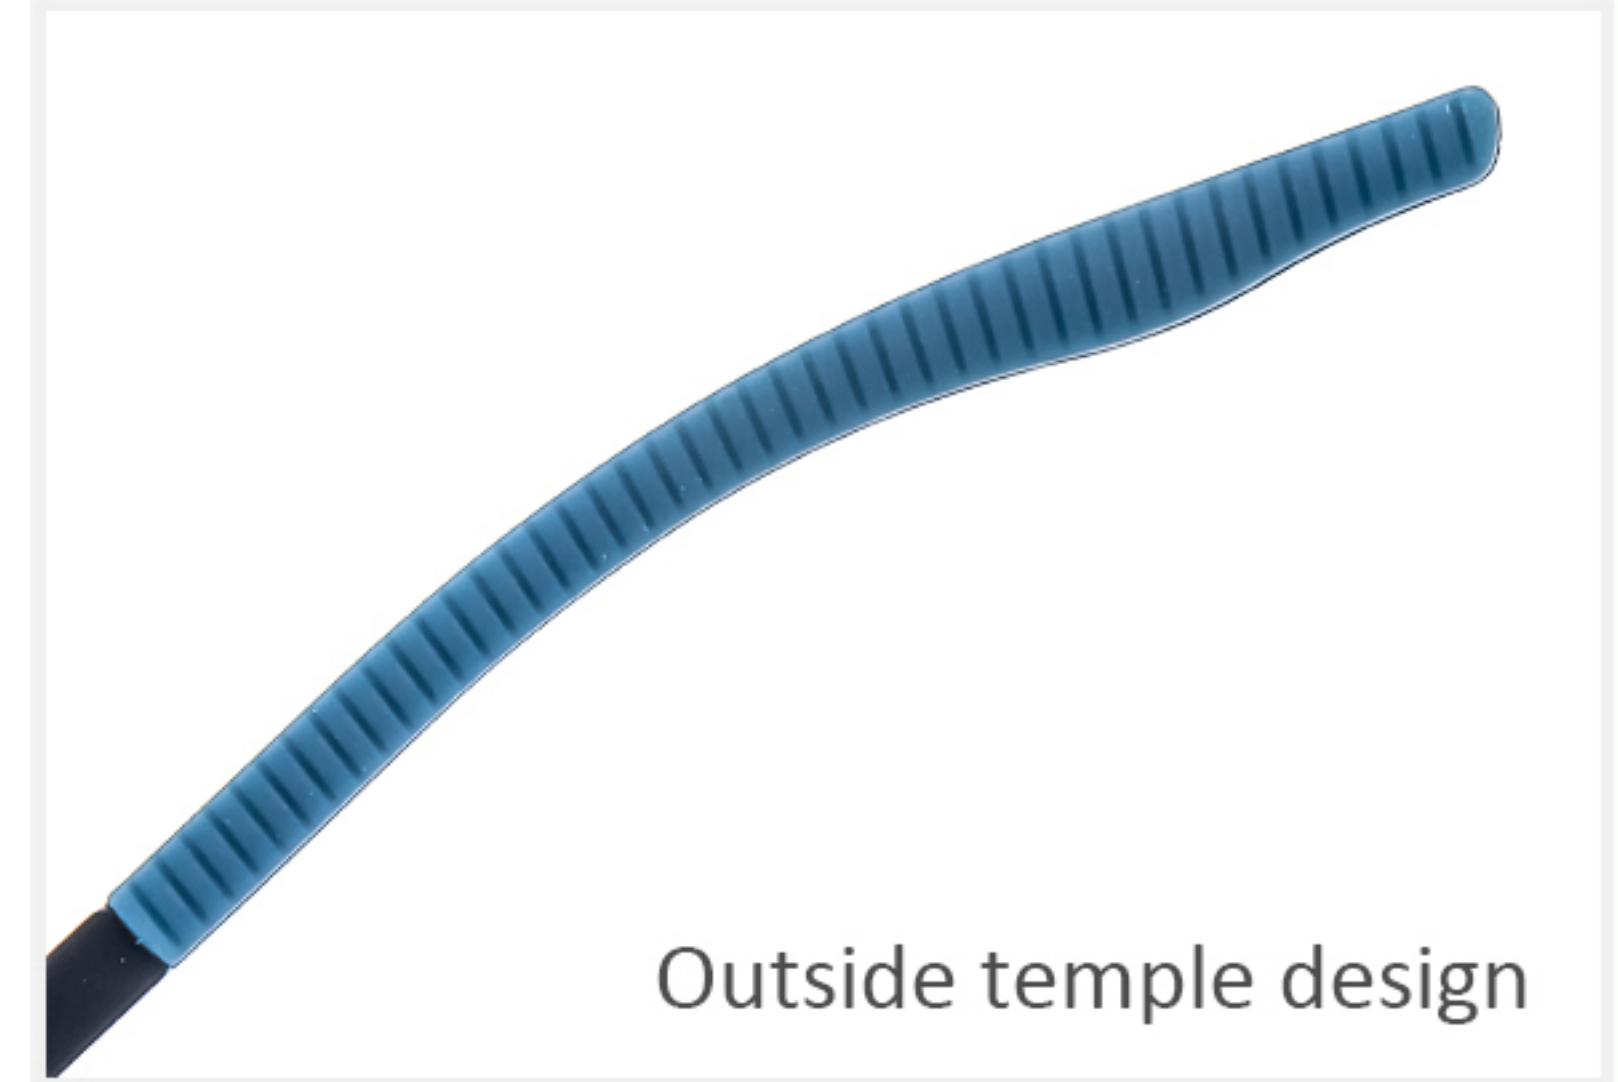

Its leg lateral model

Outside temple design

[7 FRAMES TO CHOOSE FROM]

7 COLORS AVAILABLE