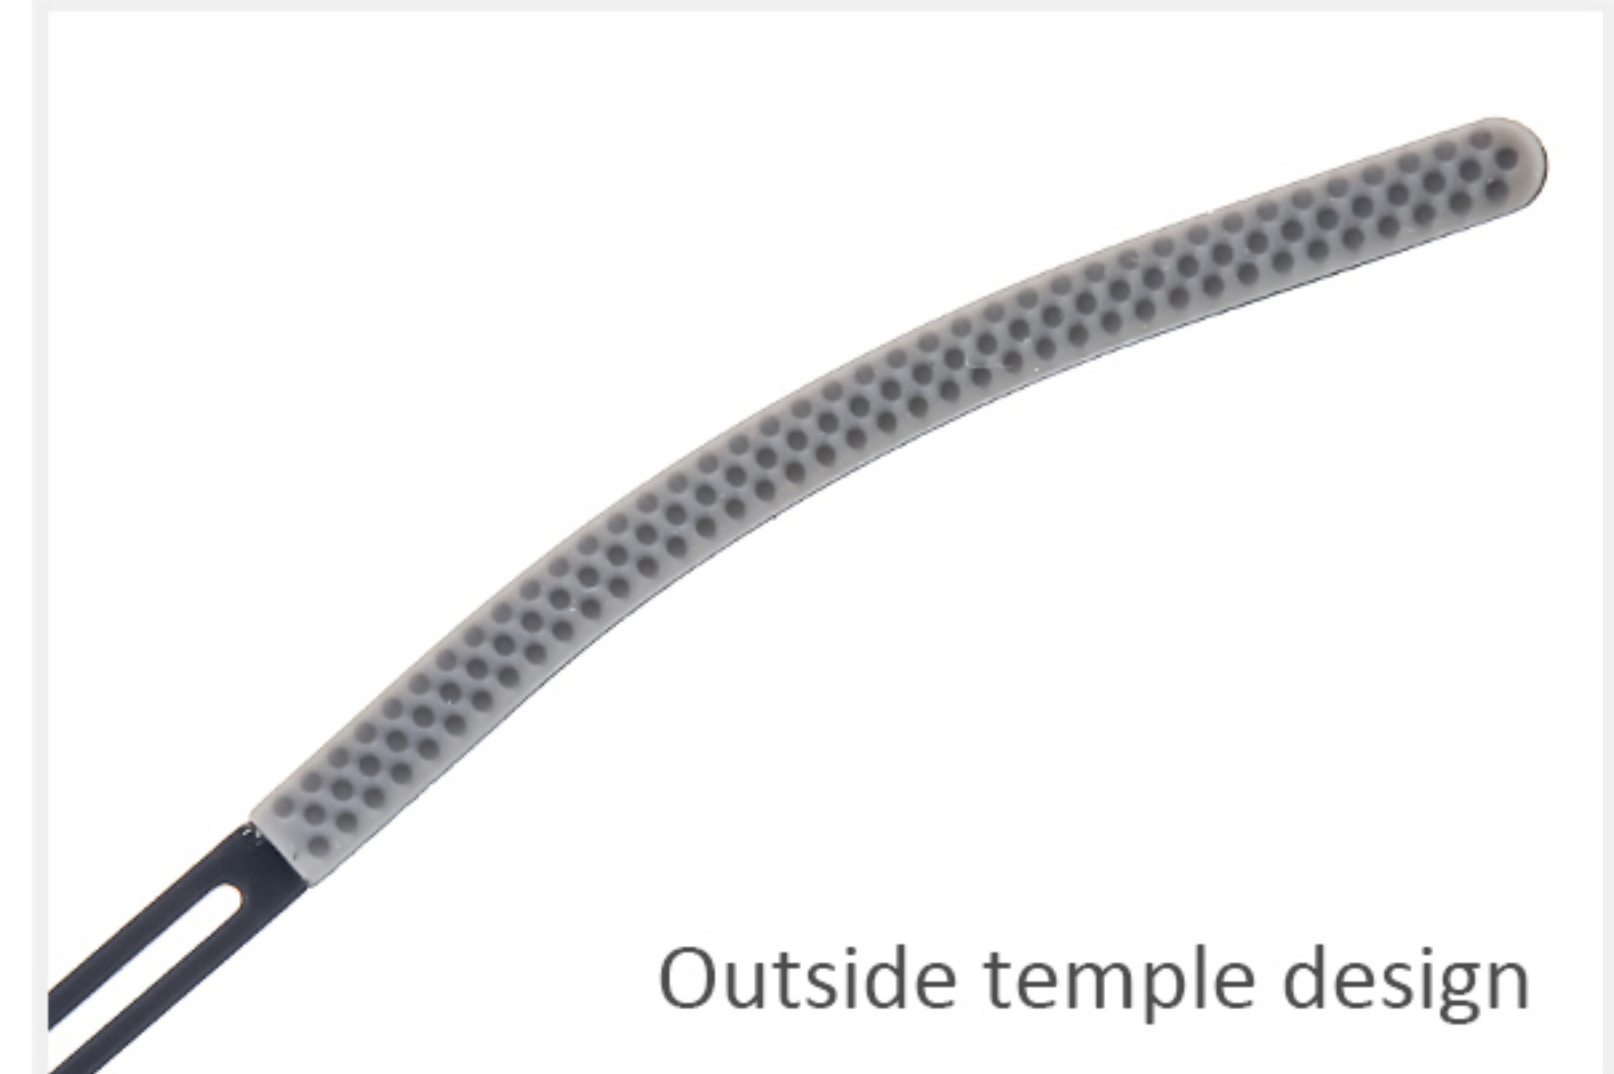

Its leg lateral model

Outside temple design

[7 FRAMES TO CHOOSE FROM]

7 COLORS AVAILABLE