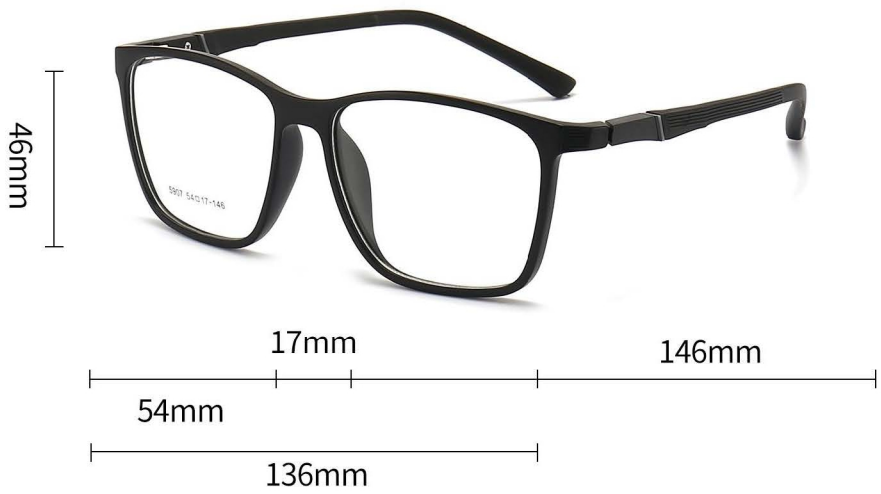

PRODUCT PARAMETER

5907

*PLEASE UNDERSTAND IF THERE IS ANY ERROR

MODEL: 5907

FRAME: TR+Al-Mg

WEIGHT: 17.7g

LENS: PC