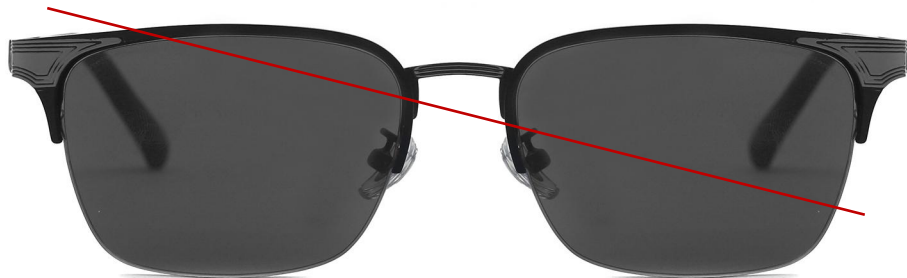

C56 Silver
Gradual Gray
银框 渐进灰