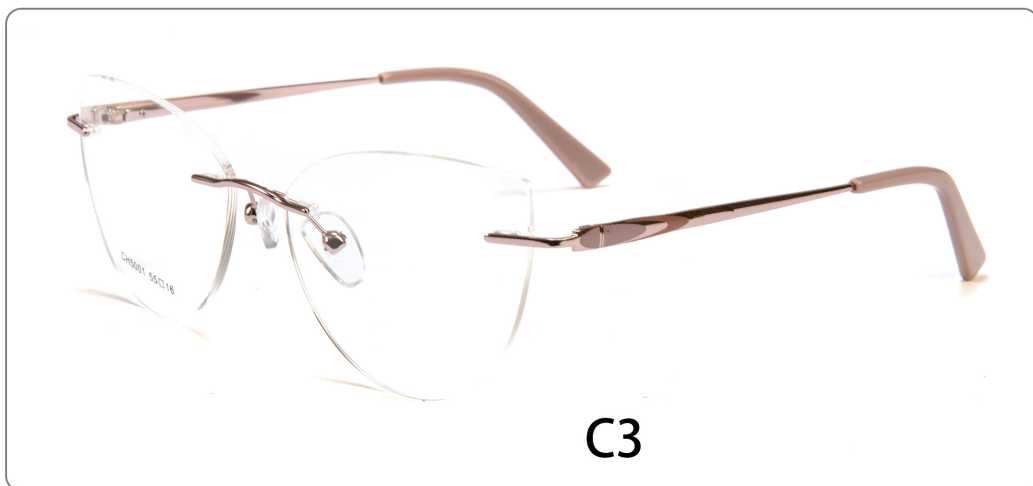

S2030

Size: 53-17-138

Metal

CH5003
Size:55-17-142

C1

C2

C3

C4

Metal

CH5002
Size:53-17-138

Metal

CH5001
Size:55-16-138

C1

C2

C3

C4