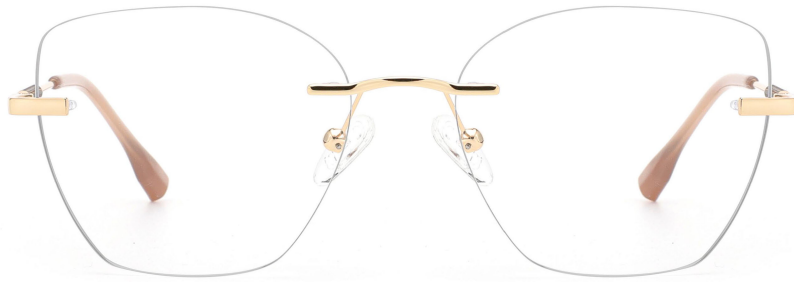

METAL

MODEL : GLF5947

 53□17-140

C1:GOLD/BLACK

C2:BLACK/GOLD

C3:GOLD/BROWN

C4:BROWN/SILVER

C5:SILVER/BROWN

C6:GUN/BROWN

METAL

MODEL : GLF5948

 53□17-140

C1:GOLD/BLACK

C2:BLACK/GOLD

C3:GOLD/BROWN

C4:BROWN/SILVER

C5:SILVER/GOLD

C6:GUN/BROWN

METAL

MODEL : GLF5949

 51□18-140

C1:GOLD/BLACK

C2:BLACK/GOLD

C3:GOLD/BROWN

C4:SILVER/GOLD

C5:BROWN/SILVER

C6:GUN/BROWN