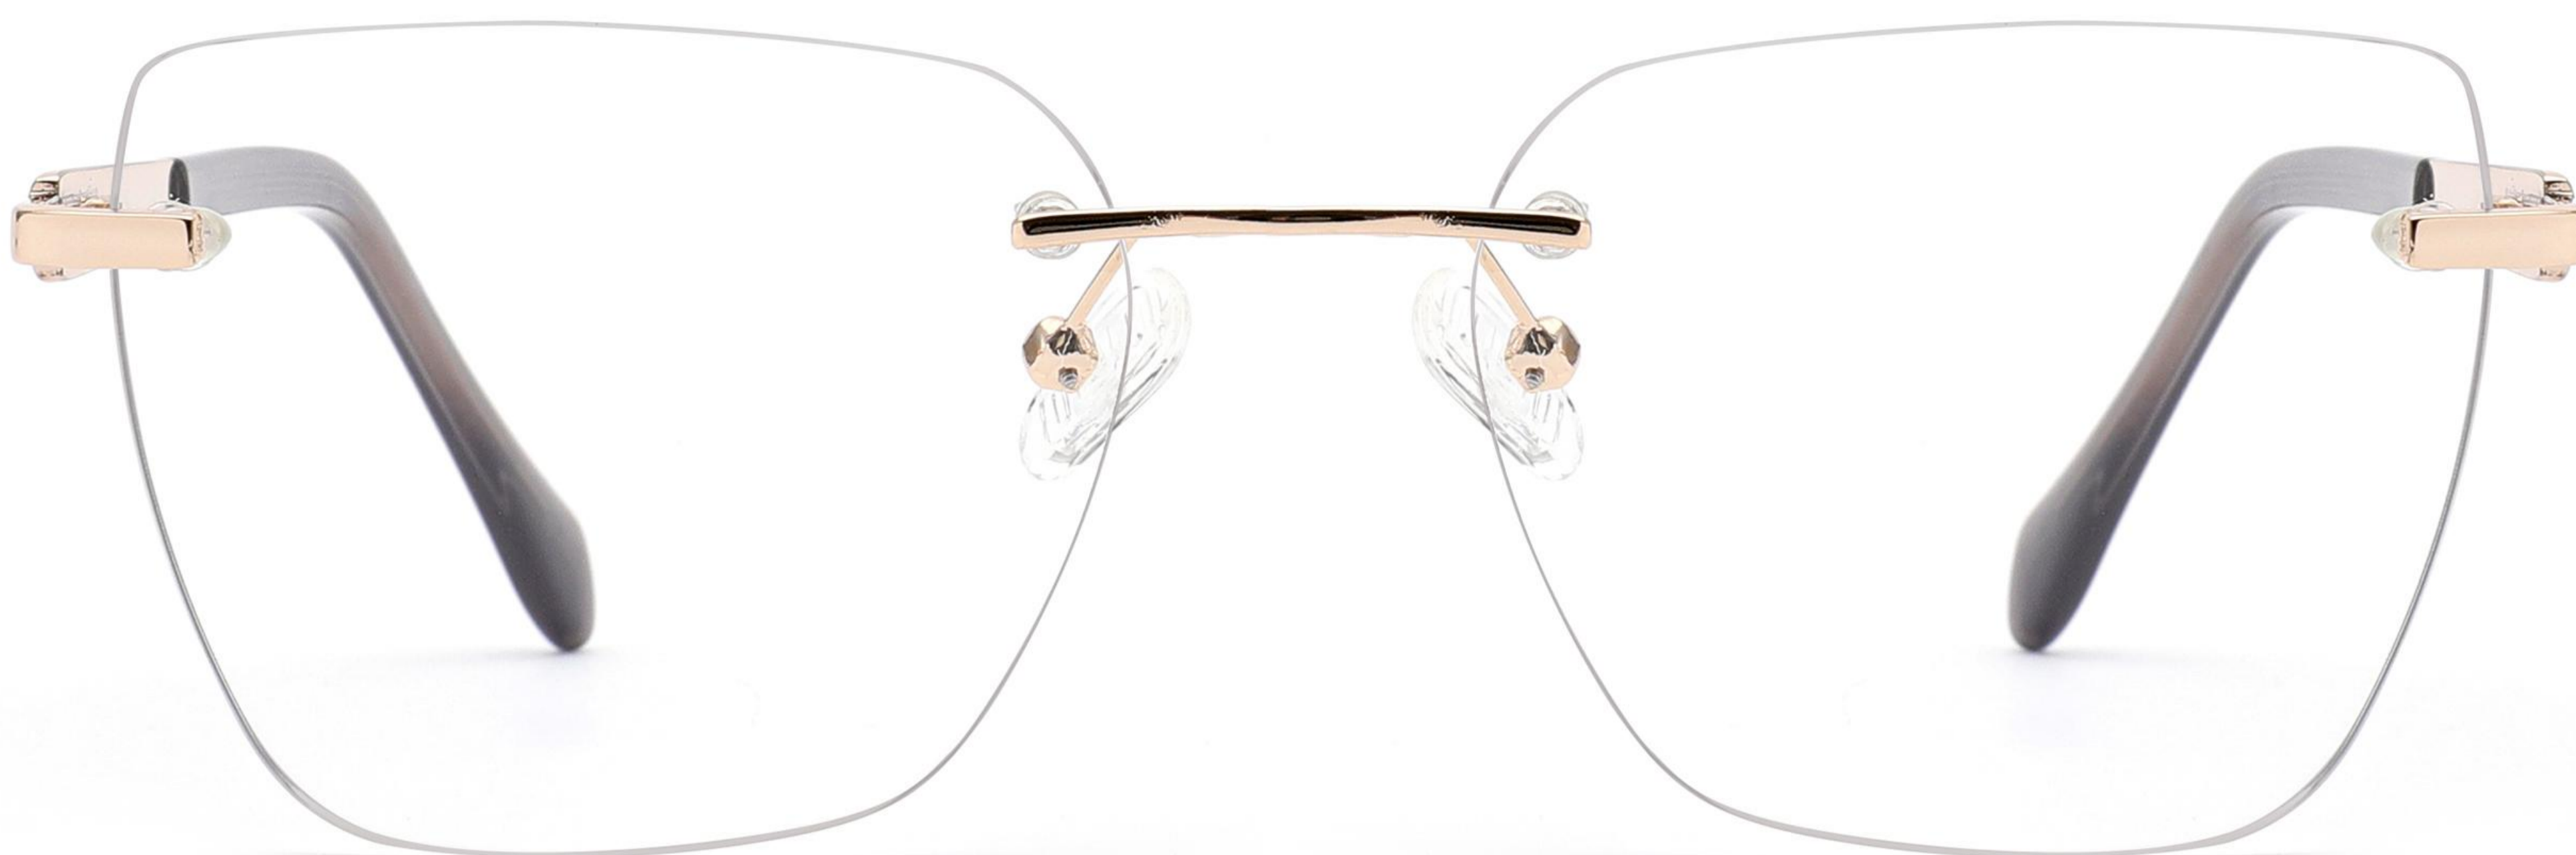

# METAL

Model: JAS0011

Size: 52-17-140

C1.BLACK

C2.RED

C3.DEMI

C4.GREY

# METAL

Model: JAS0012

Size: 51-17-140

C1.BLACK

C2.RED

C3.DEMI

C4.GREY

# METAL

Model: JAS0013

Size: 52-17-140

C1.BLACK

C2.RED

C3.DEMI

C4.GREY

# METAL

Model: JAS0014

Size: 51-17-140

C1.BLACK

C2.RED

C3.DEMI

C4.GREY