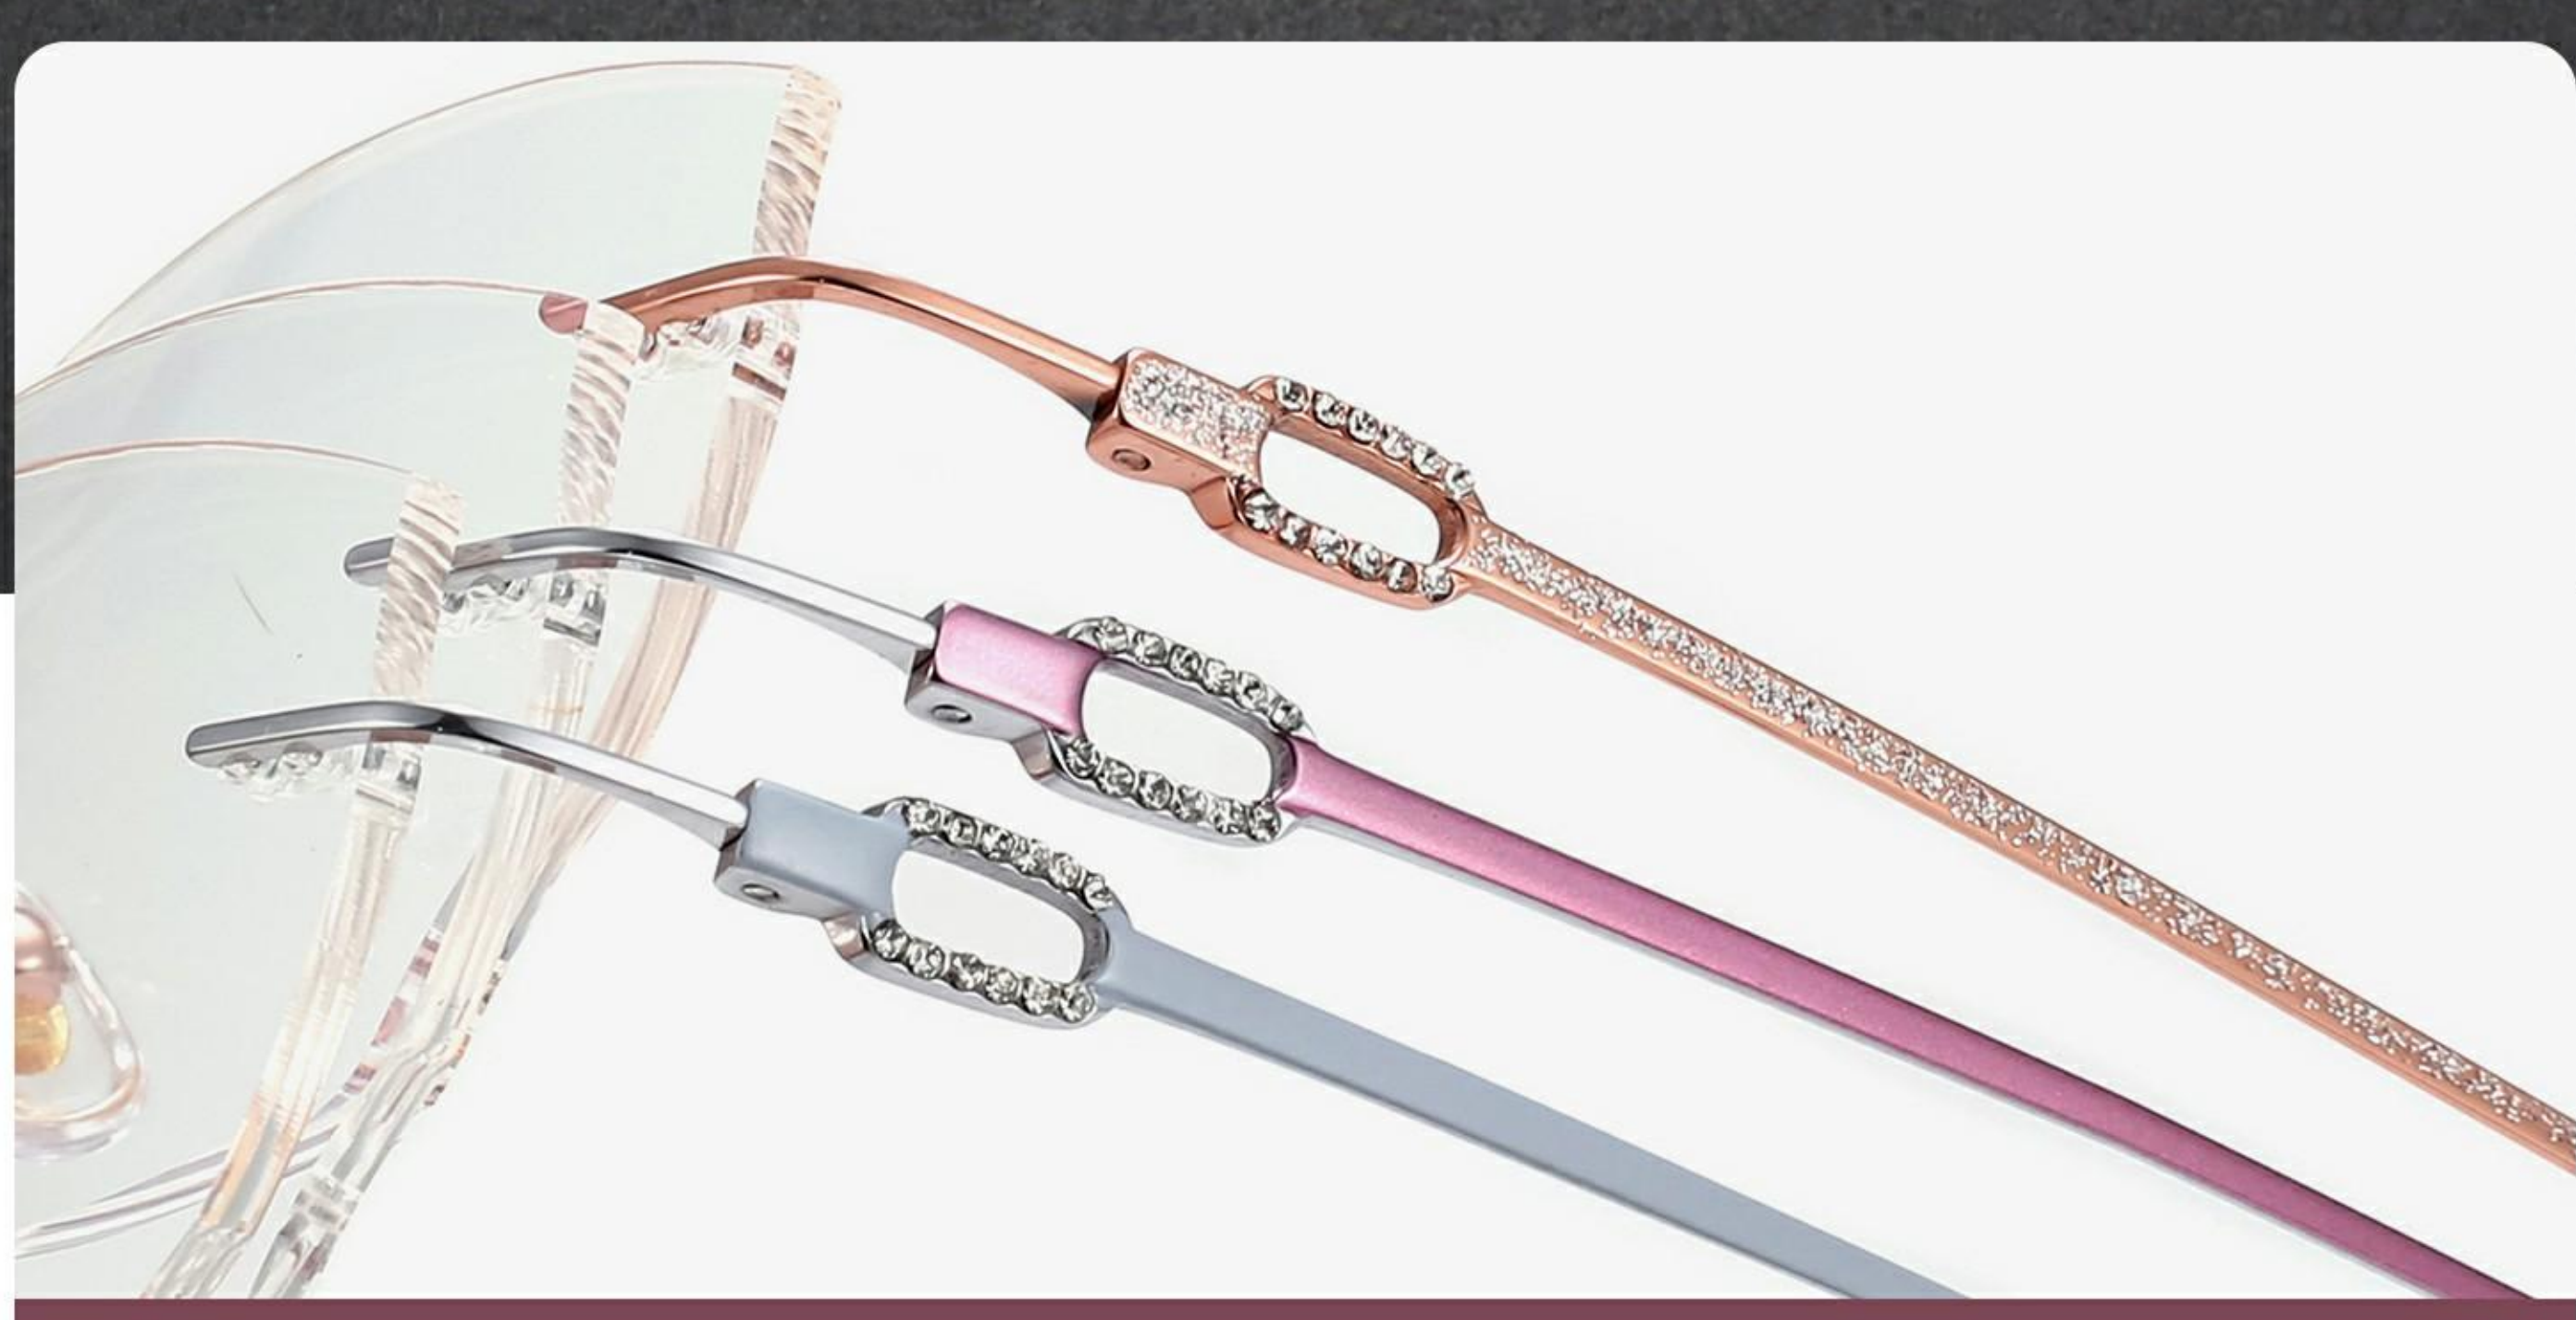

真空IP电镀
 VACUUM IP PLATING

纯钛材质
 PURE TITANIUM

超轻舒适
 ULTRA LIGHT

超弹镜腿
 ULTRA-FLEXIBLE LEG

桩头
 PILE CAP

时尚双色镶钻设计 精致显气质

FASHIONABLE DUAL-COLOR DIAMOND DESIGN, EXQUISITE AND ELEGANT.

无螺丝
 NO SCREW