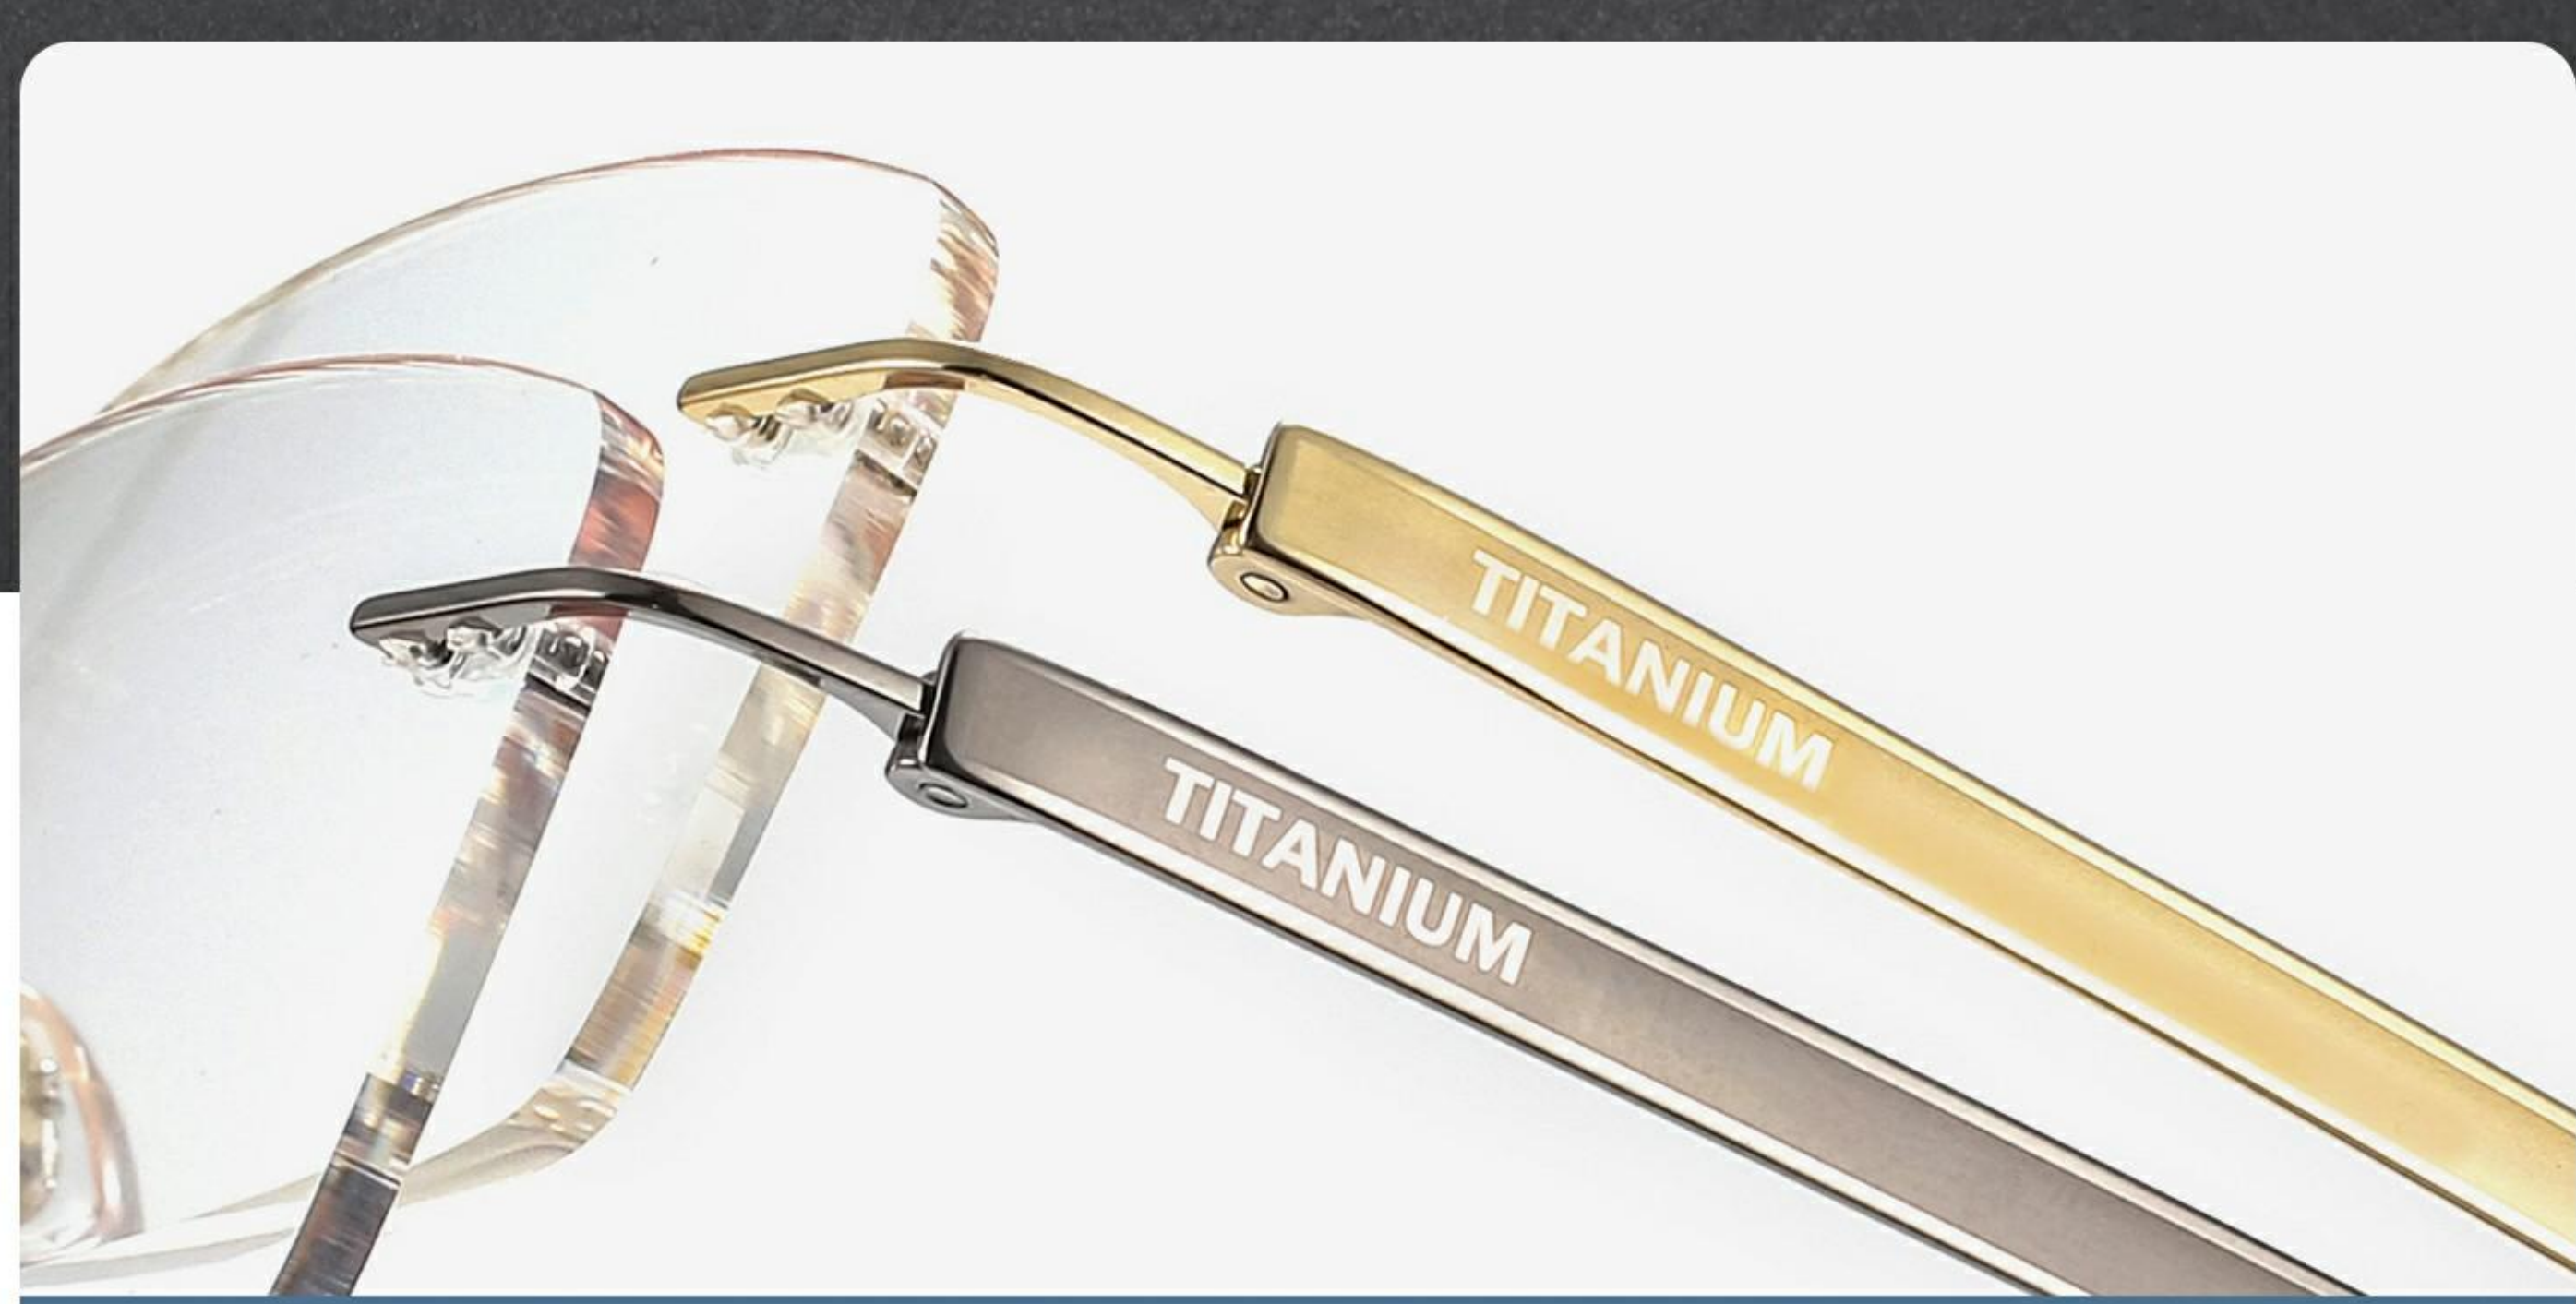

超弹镜腿
ULTRA-FLEXIBLE LEG

桩头
PILE CAP

简约时尚桩头 精致有型

SIMPLE AND STYLISH PILE HEAD, REFINED AND STYLISH

无螺丝
NO SCREW

横向安全卡扣 坚固耐用不易松动

HORIZONTAL SAFETY LATCH, STRONG AND DURABLE, NOT EASY TO LOOSEN

型号/ MODEL: Z1812