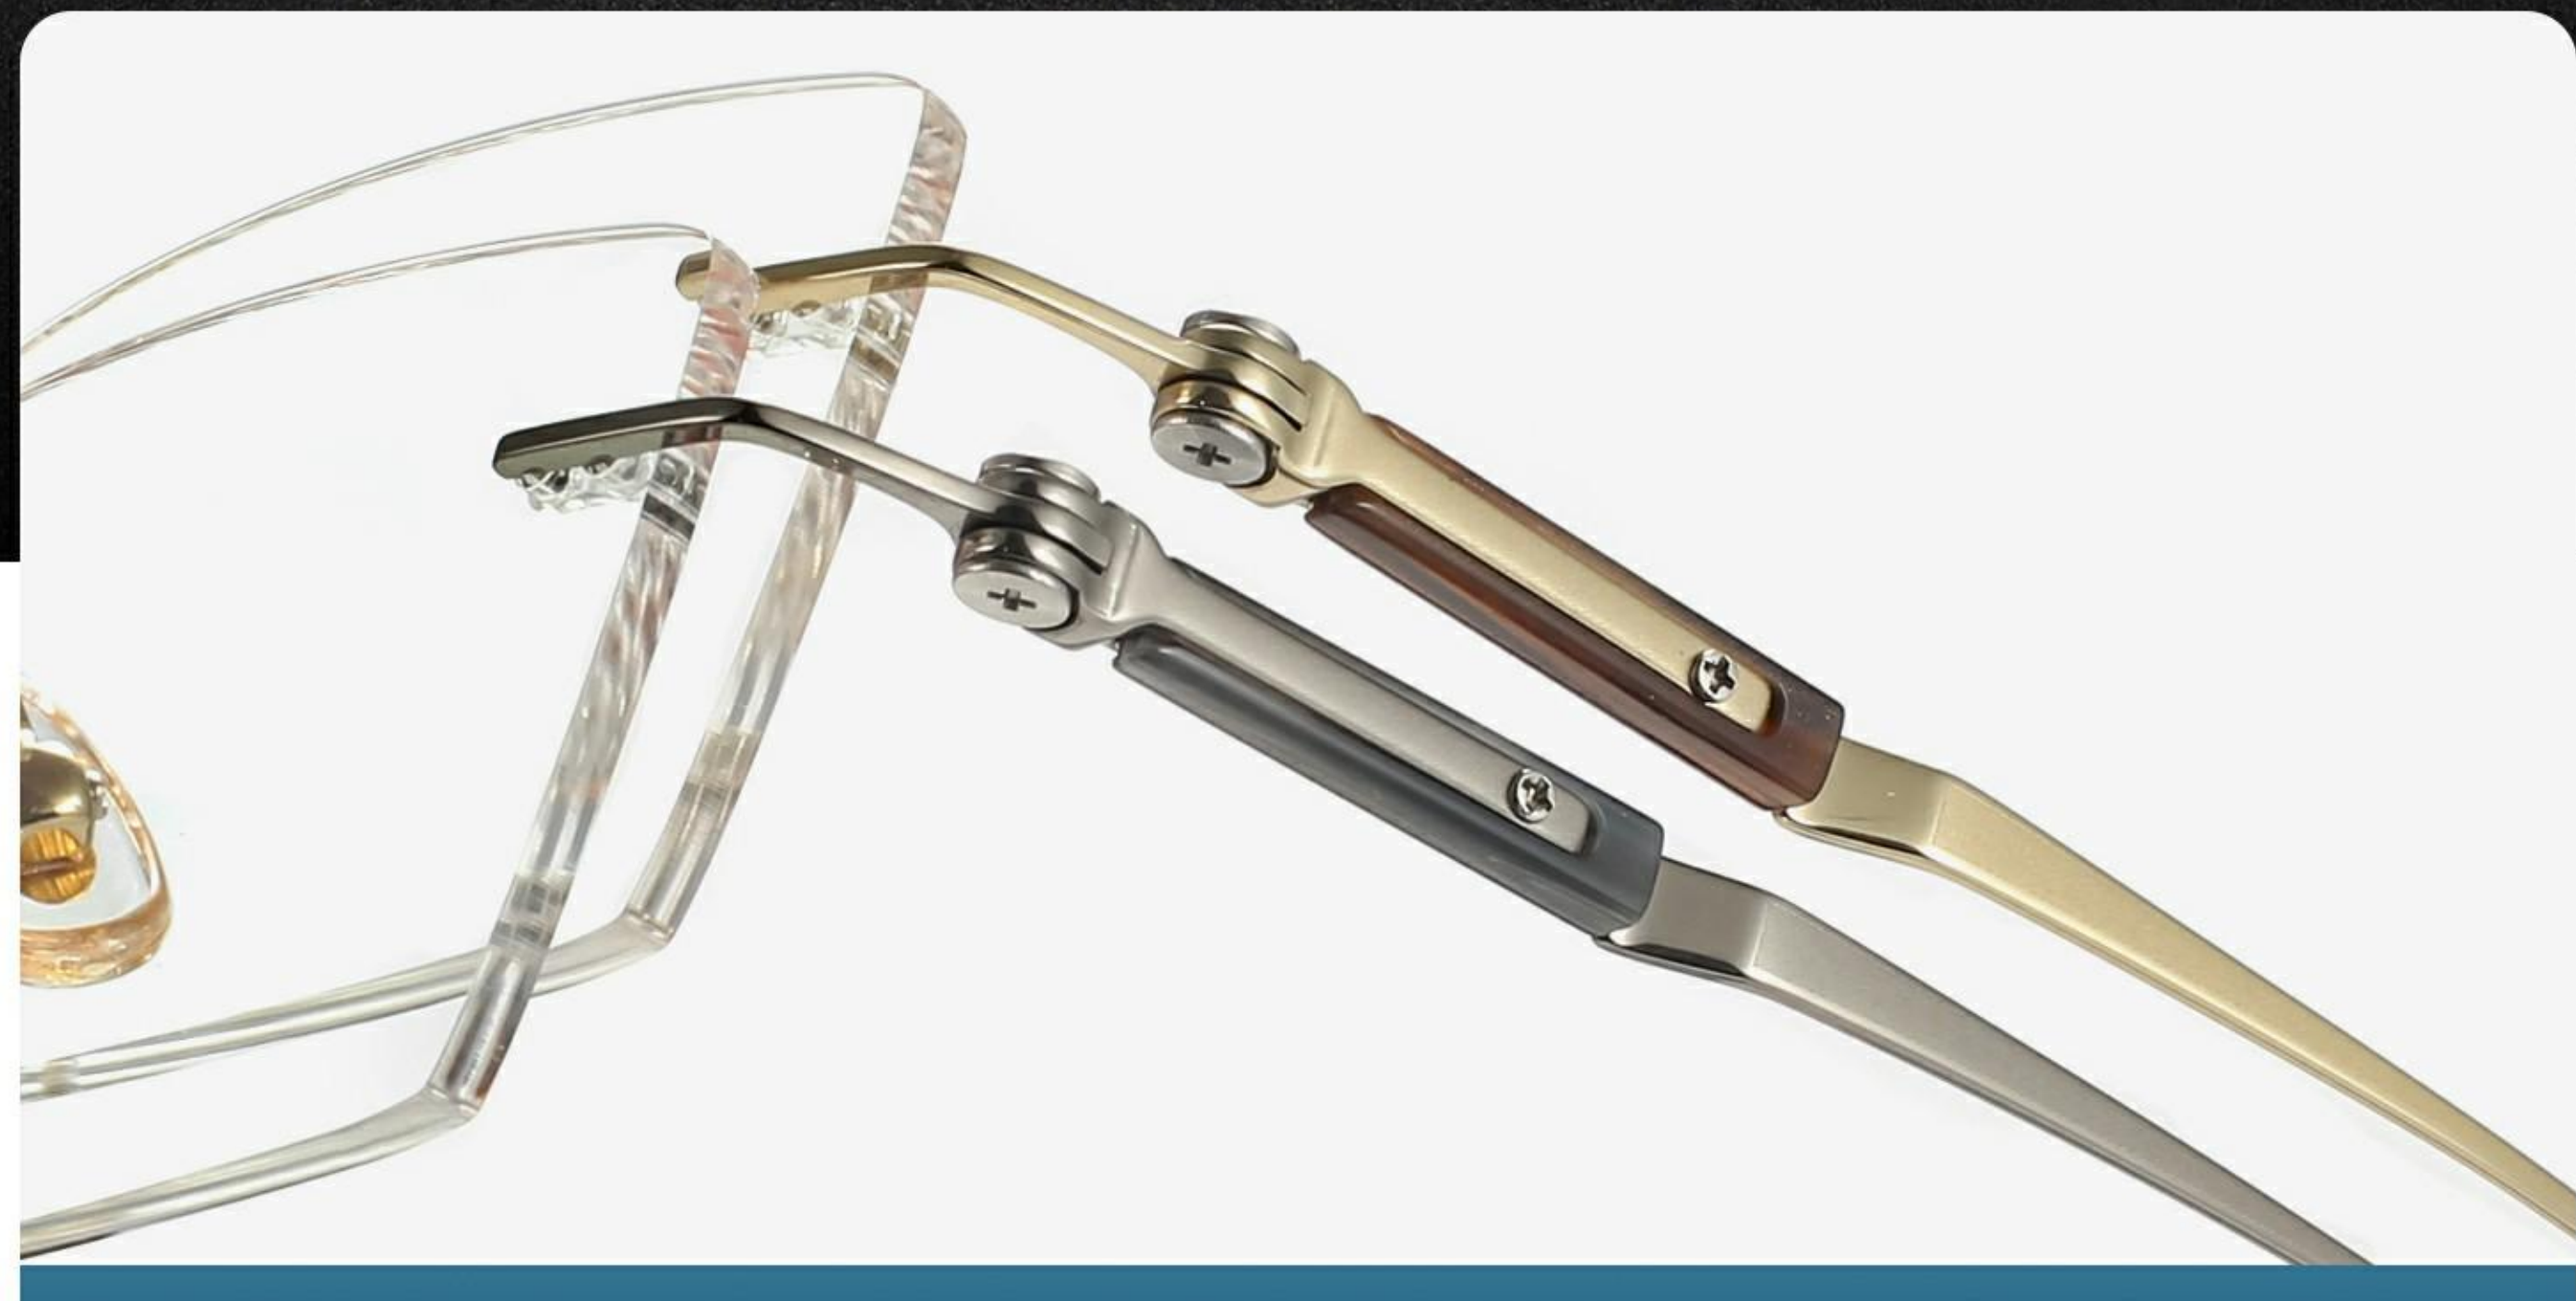

超轻舒适
ULTRA LIGHT

超弹镜腿
ULTRA-FLEXIBLE LEG

牢固铰链
FIRM HINGE

时尚纯钛弹韧镜腿
FASHIONABLE RESILIENT PURE TITANIUM FRAME

无螺丝
NO SCREW

横向安全卡扣 坚固耐用不易松动
HORIZONTAL SAFETY LATCH, STRONG AND DURABLE, NOT EASY TO LOOSEN

型号/ MODEL: Z2801S