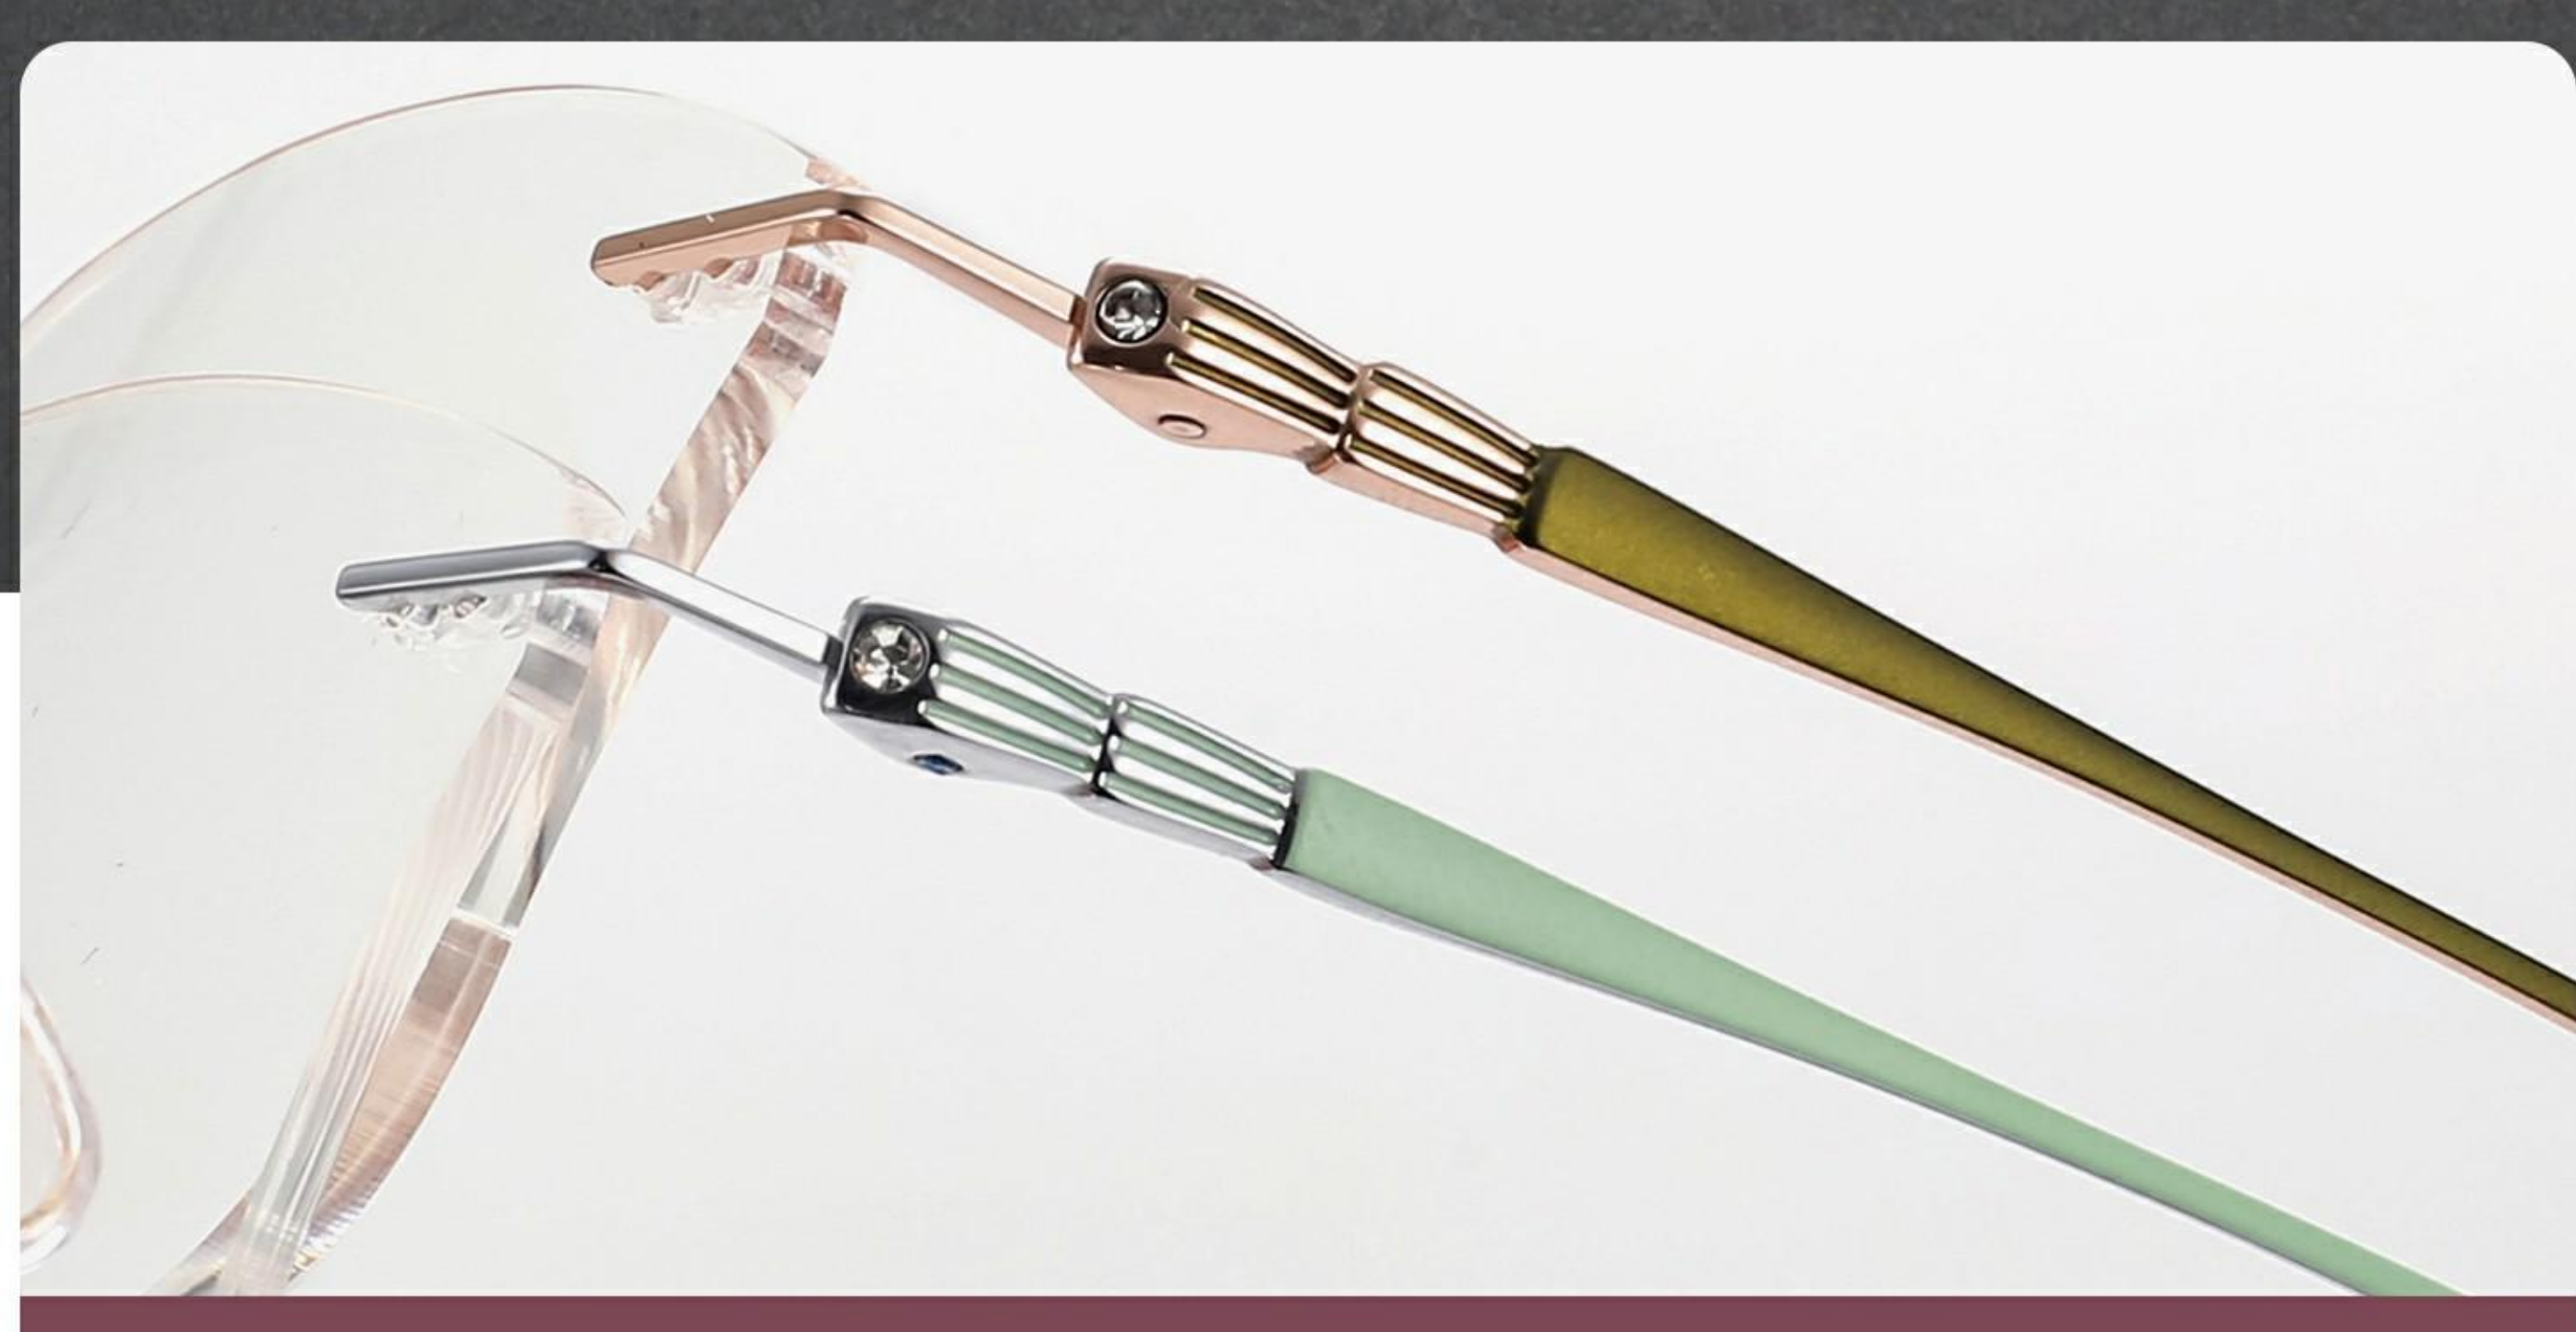

超弹镜腿
ULTRA-FLEXIBLE LEG

桩头
PILE CAP

简约时尚桩头 精致有型

SIMPLE AND STYLISH PILE HEAD, REFINED AND STYLISH

无螺丝
NO SCREW

横向安全卡扣 坚固耐用不易松动

HORIZONTAL SAFETY LATCH, STRONG AND DURABLE, NOT EASY TO LOOSEN

型号/ MODEL: Z1812

超弹镜腿
 ULTRA-FLEXIBLE LEG

桩头
 PILE CAP

时尚双色镶钻设计 精致显气质

FASHIONABLE DUAL-COLOR DIAMOND DESIGN, EXQUISITE AND ELEGANT.

无螺丝
 NO SCREW

横向安全卡扣 坚固耐用不易松动

HORIZONTAL SAFETY LATCH, STRONG AND DURABLE, NOT EASY TO LOOSEN