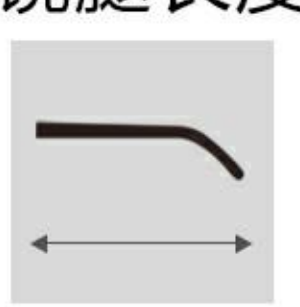

18mm

Long legs
镜腿长度

150mm

注:以上尺寸均为手工测量,可能存在±2mm误差,敬请谅解!

产品展示

PRODUCT DISPLAY