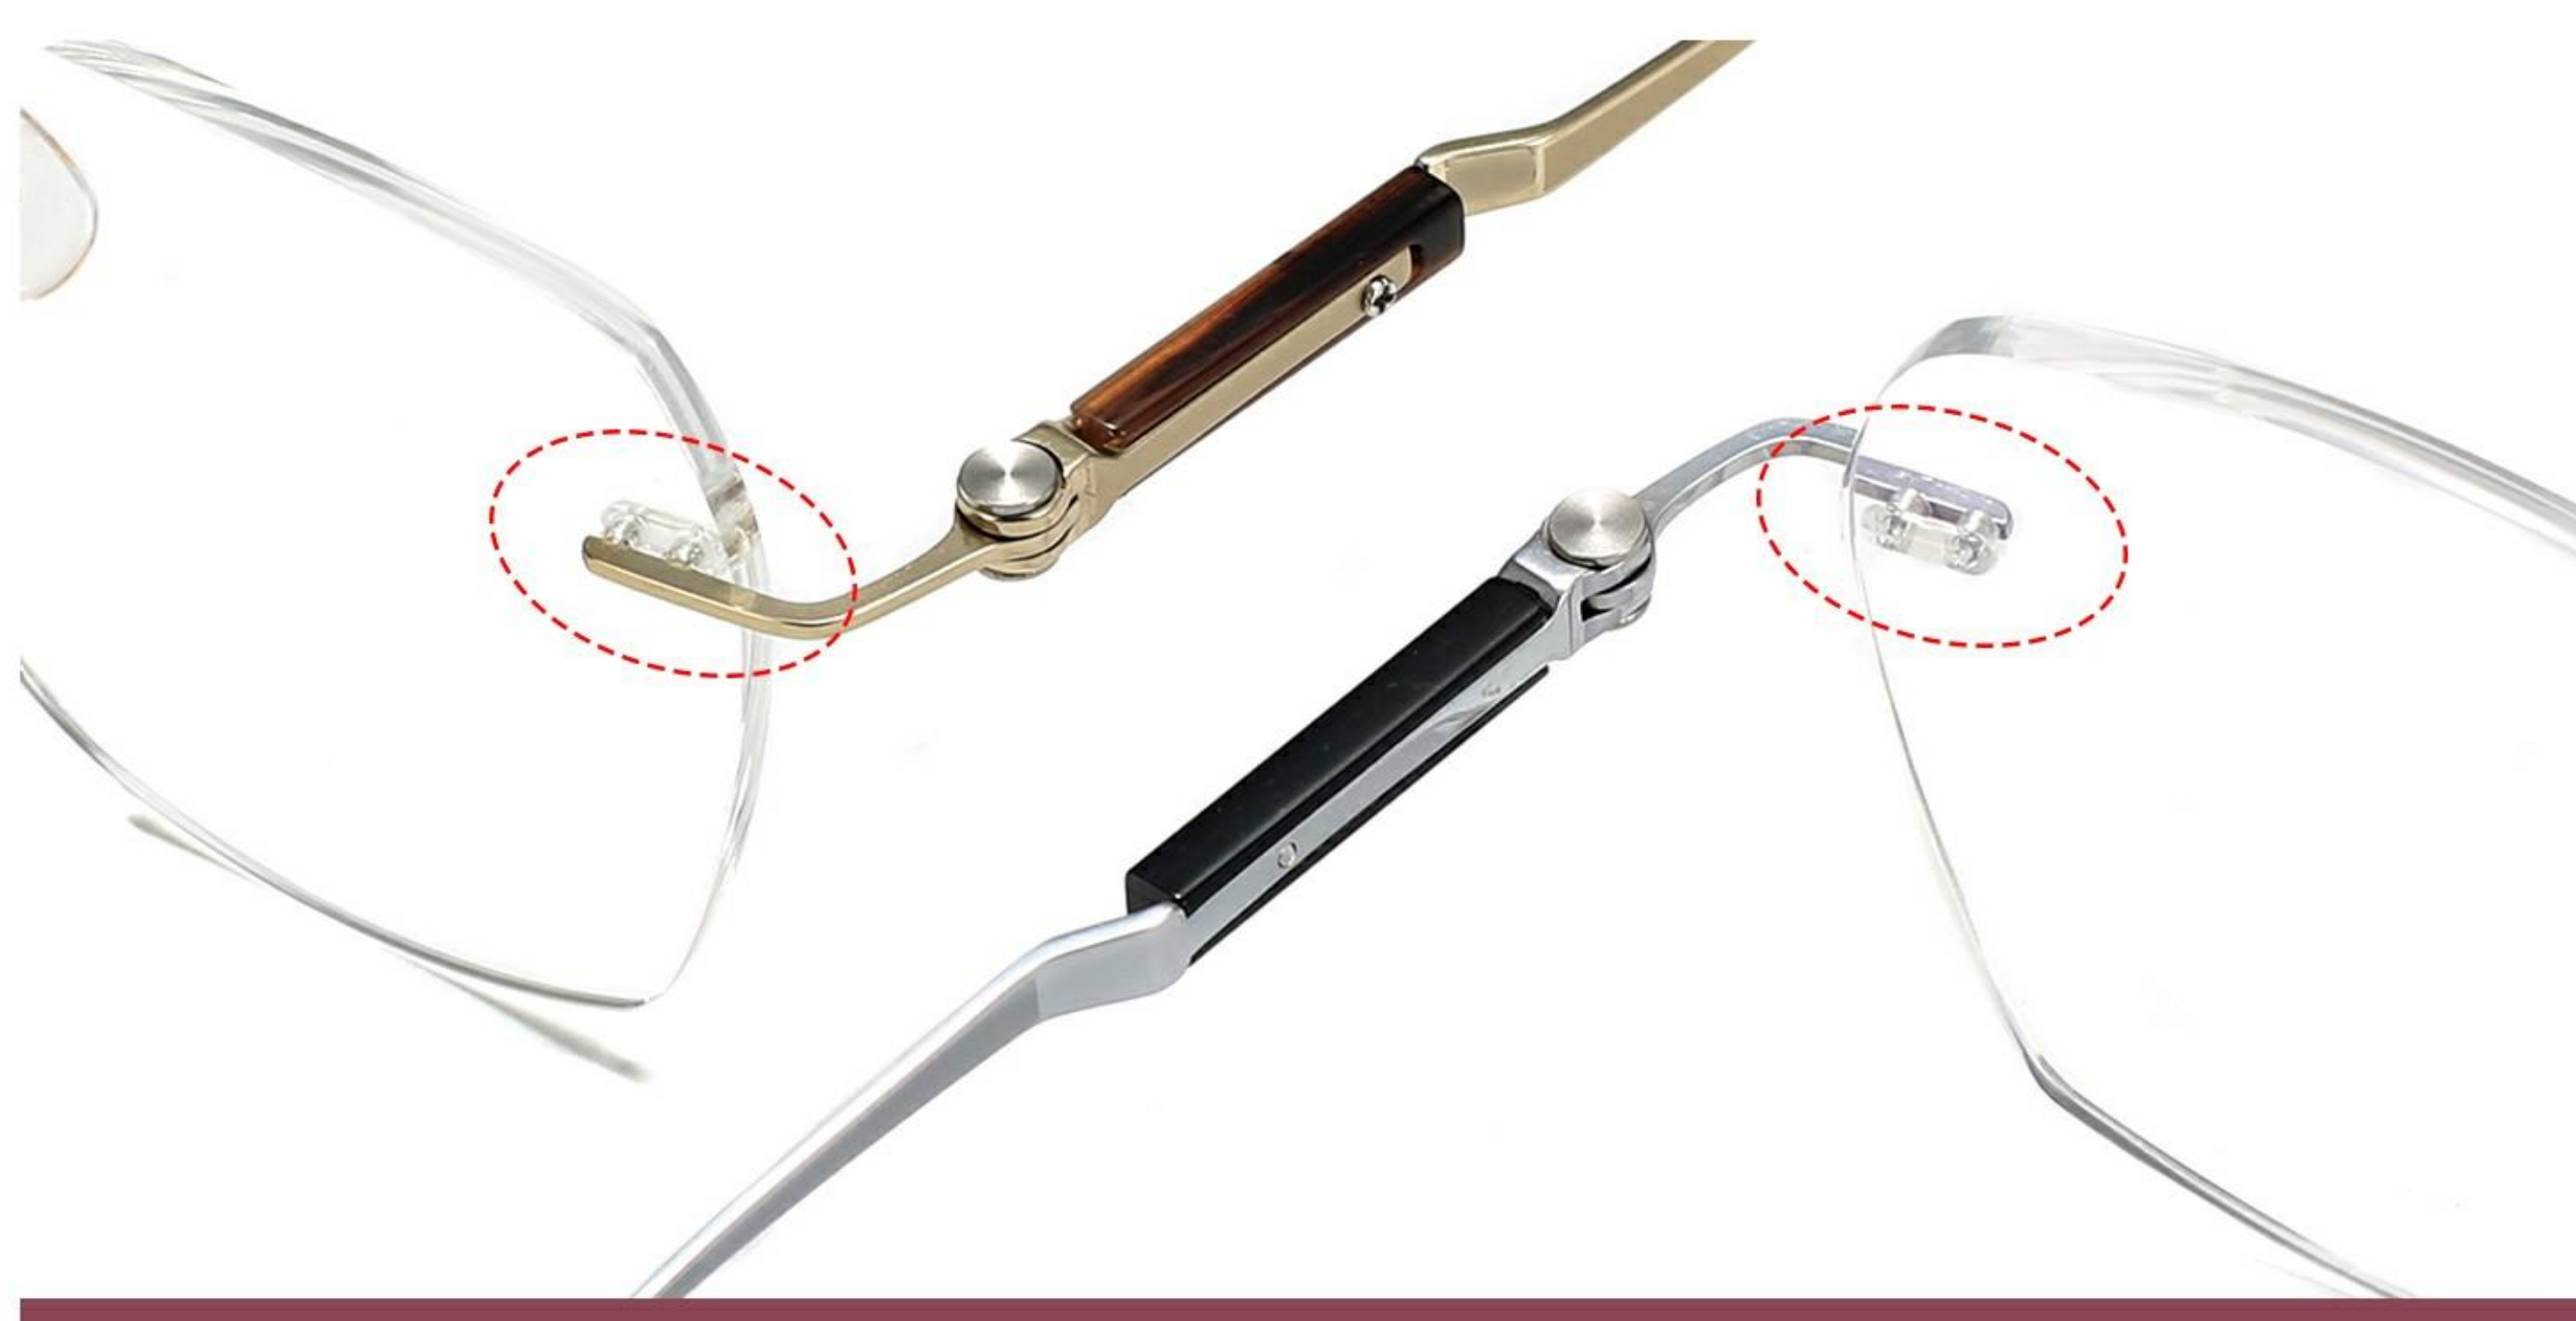

超轻舒适
 ULTRA LIGHT

超弹镜腿
 ULTRA-FLEXIBLE LEG

时尚双色
 TWO-COLOR

时尚精致纯钛弹韧镜腿
 FASHIONABLE AND EXQUISITE PURE TITANIUM RESILIENT LENS LEGS

无螺丝
 NO SCREW

横向安全卡扣 坚固耐用不易松动
 HORIZONTAL SAFETY LATCH, STRONG AND DURABLE, NOT EASY TO LOOSEN