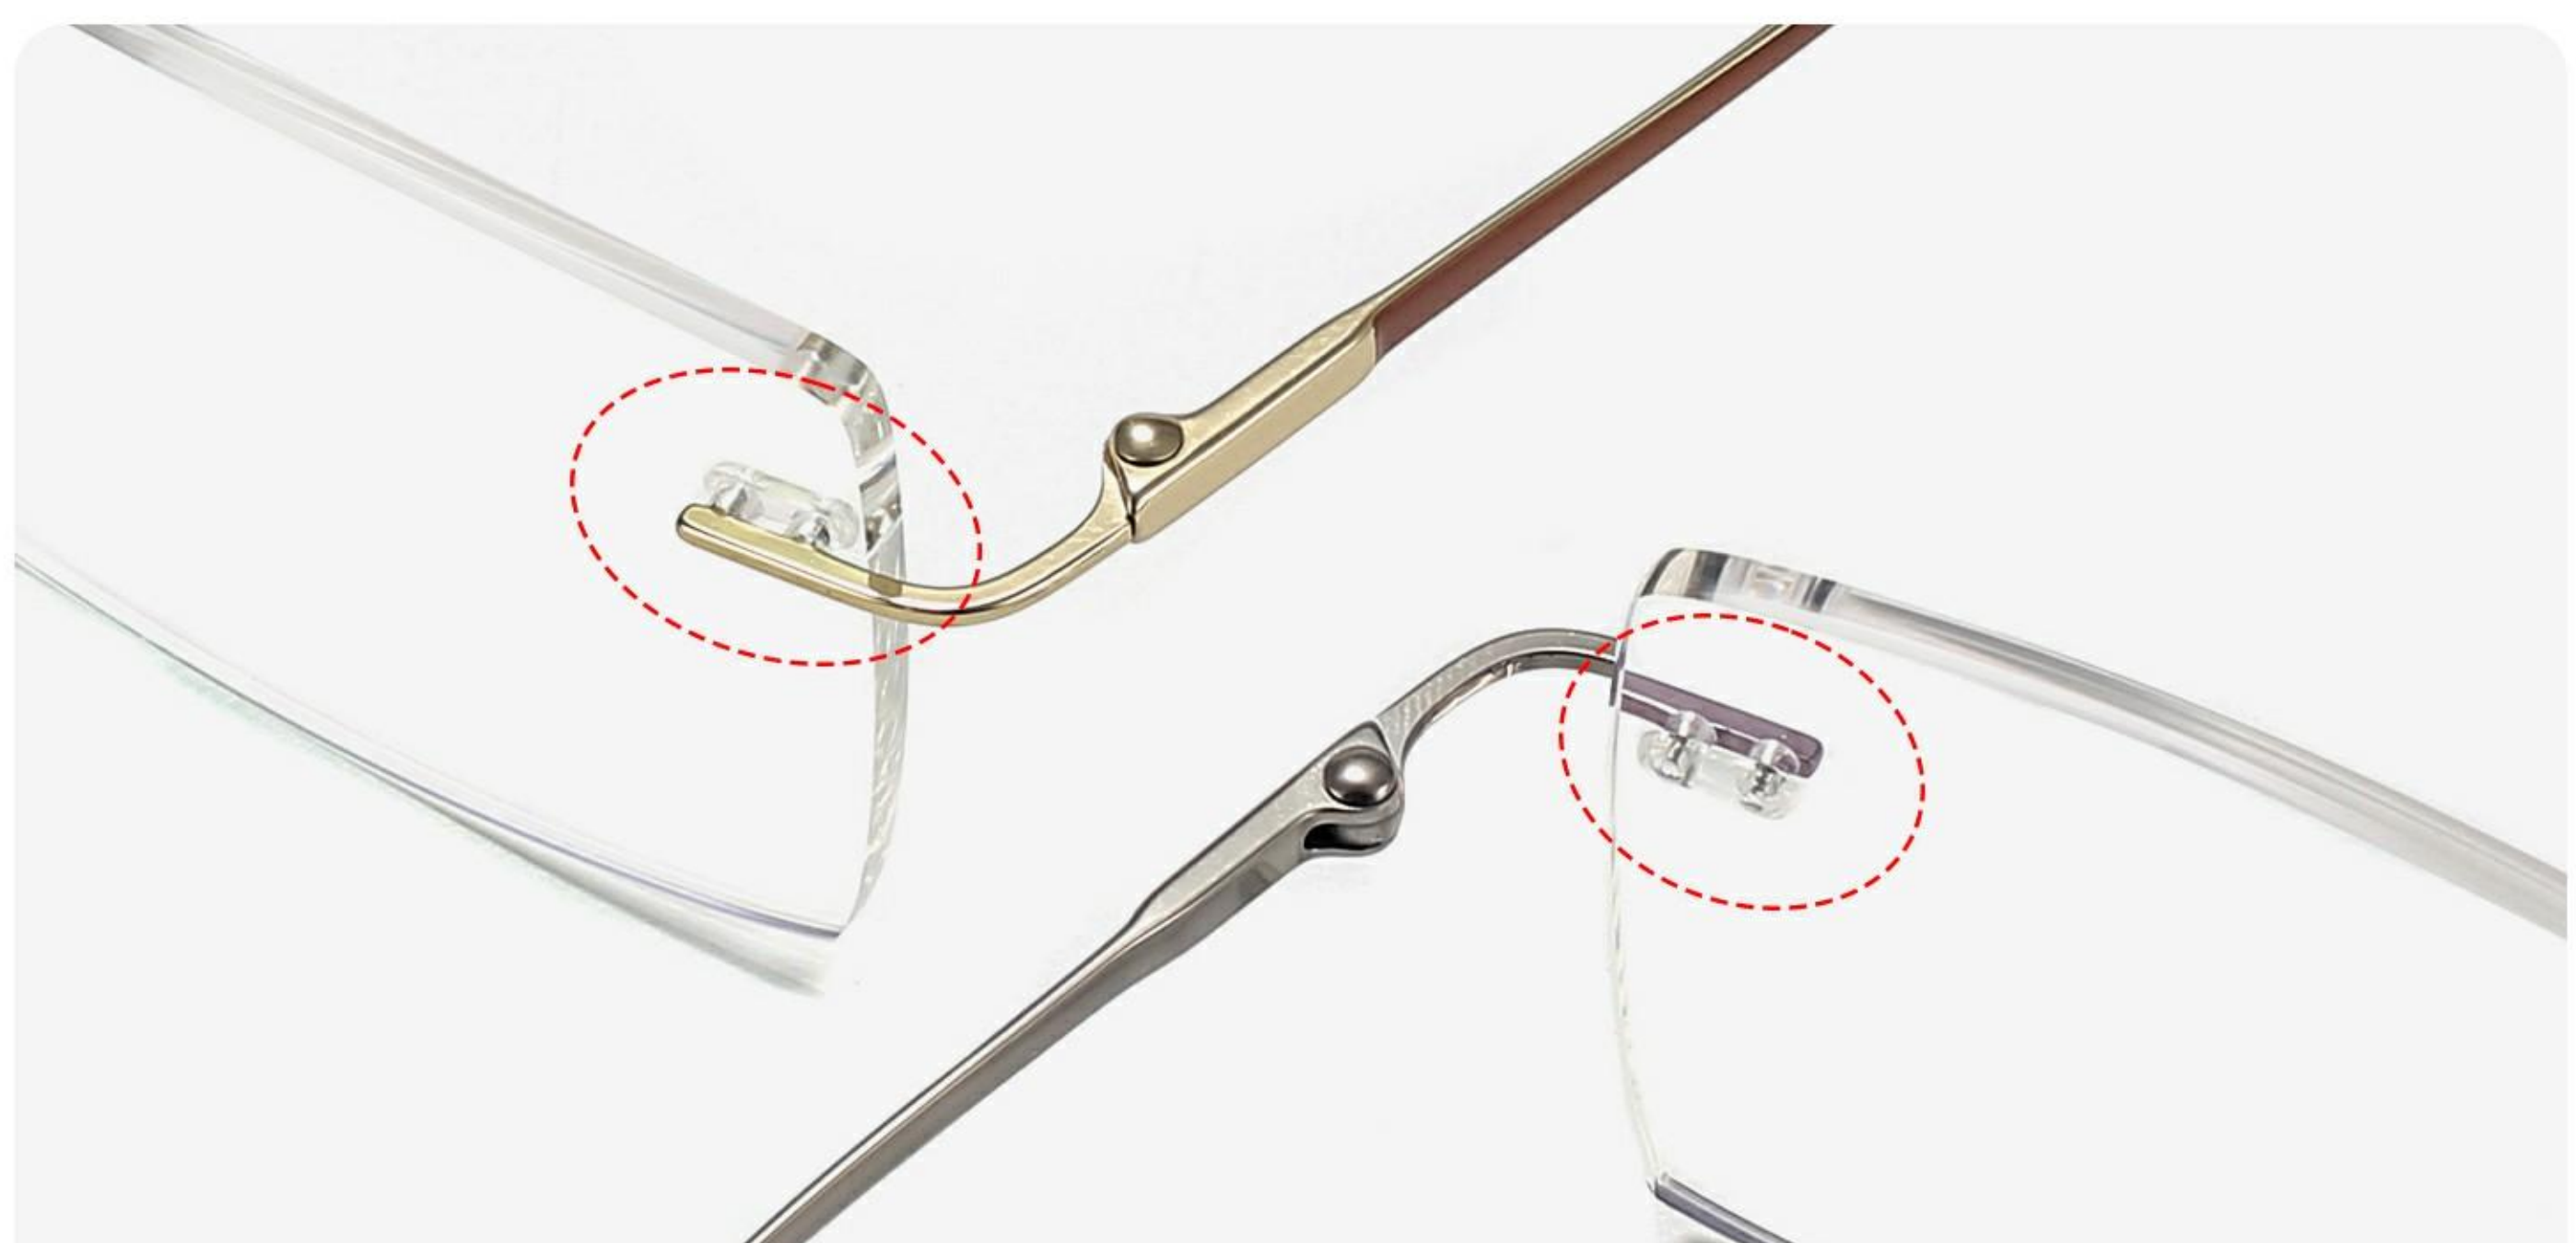

超轻舒适
 ULTRA LIGHT

超弹镜腿
 ULTRA-FLEXIBLE LEG

牢固铰链
 FIRM HINGE

时尚纯钛弹韧镜腿
 FASHIONABLE RESILIENT PURE TITANIUM FRAME

无螺丝
 NO SCREW

横向安全卡扣 坚固耐用不易松动
 HORIZONTAL SAFETY LATCH, STRONG AND DURABLE, NOT EASY TO LOOSEN