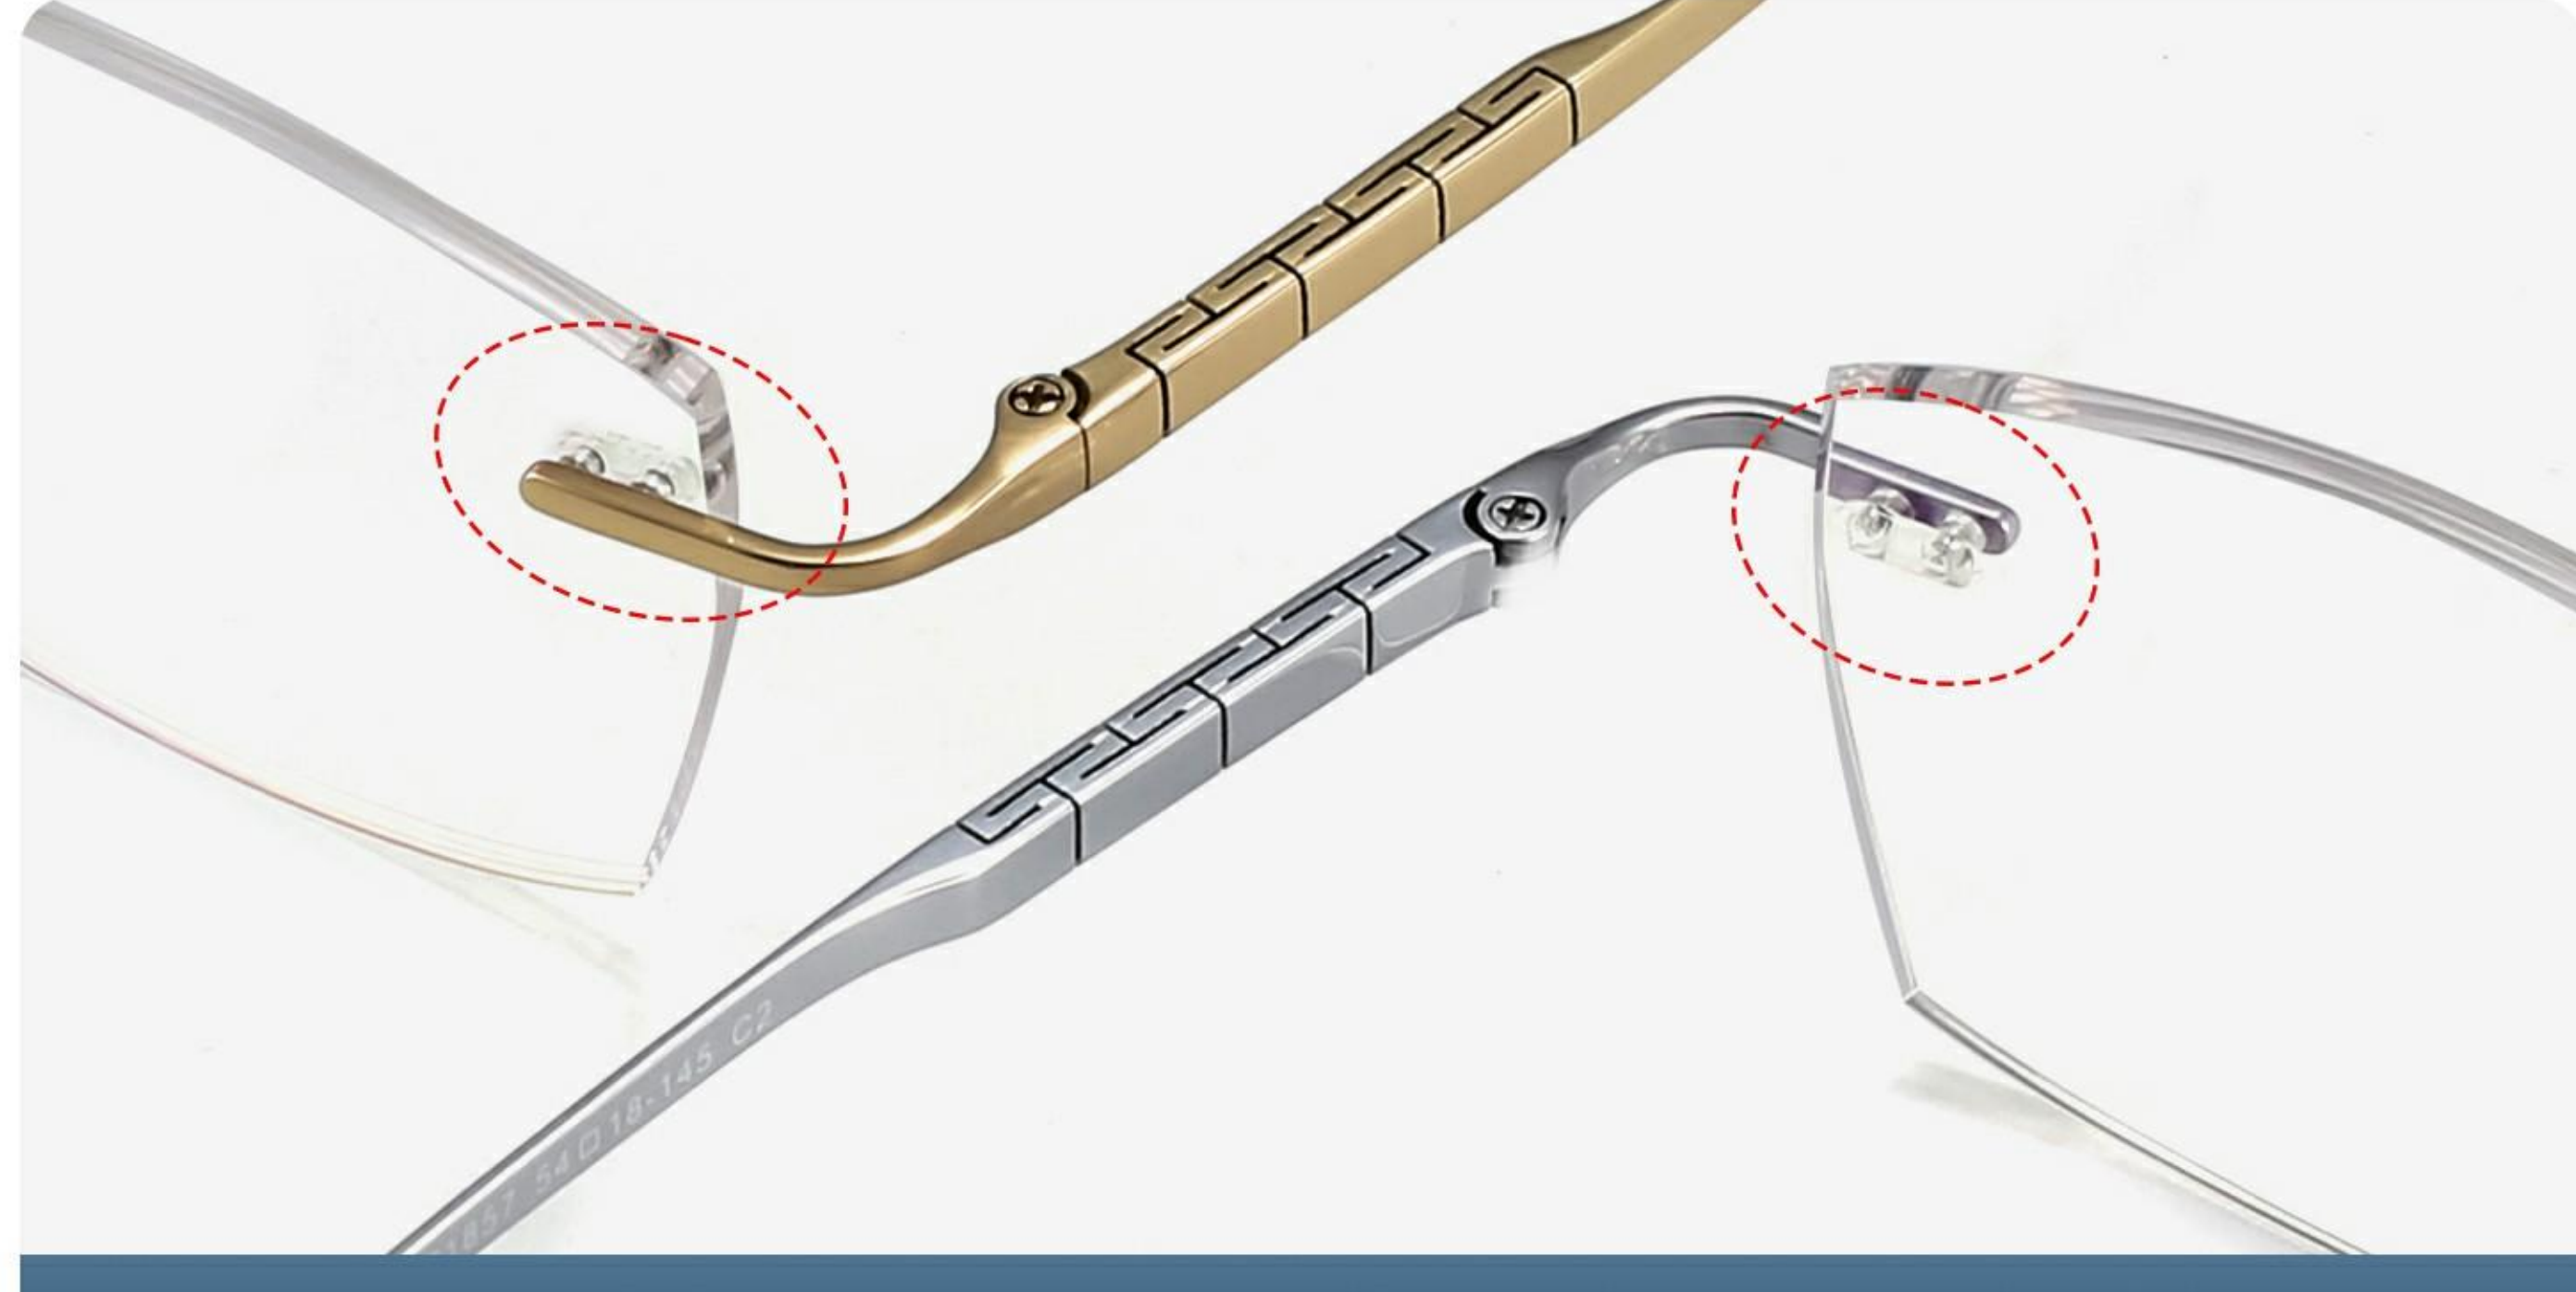

纯钛材质
 PURE TITANIUM

超轻舒适
 ULTRA LIGHT

超弹镜腿
 ULTRA-FLEXIBLE LEG

桩头
 PILE CAP

时尚双色 精致出彩
 FASHION TWO-COLOR, EXQUISITE AND OUTSTANDING

无螺丝
 NO SCREW

横向安全卡扣 坚固耐用不易松动
 HORIZONTAL SAFETY LATCH, STRONG AND DURABLE, NOT EASY TO LOOSEN