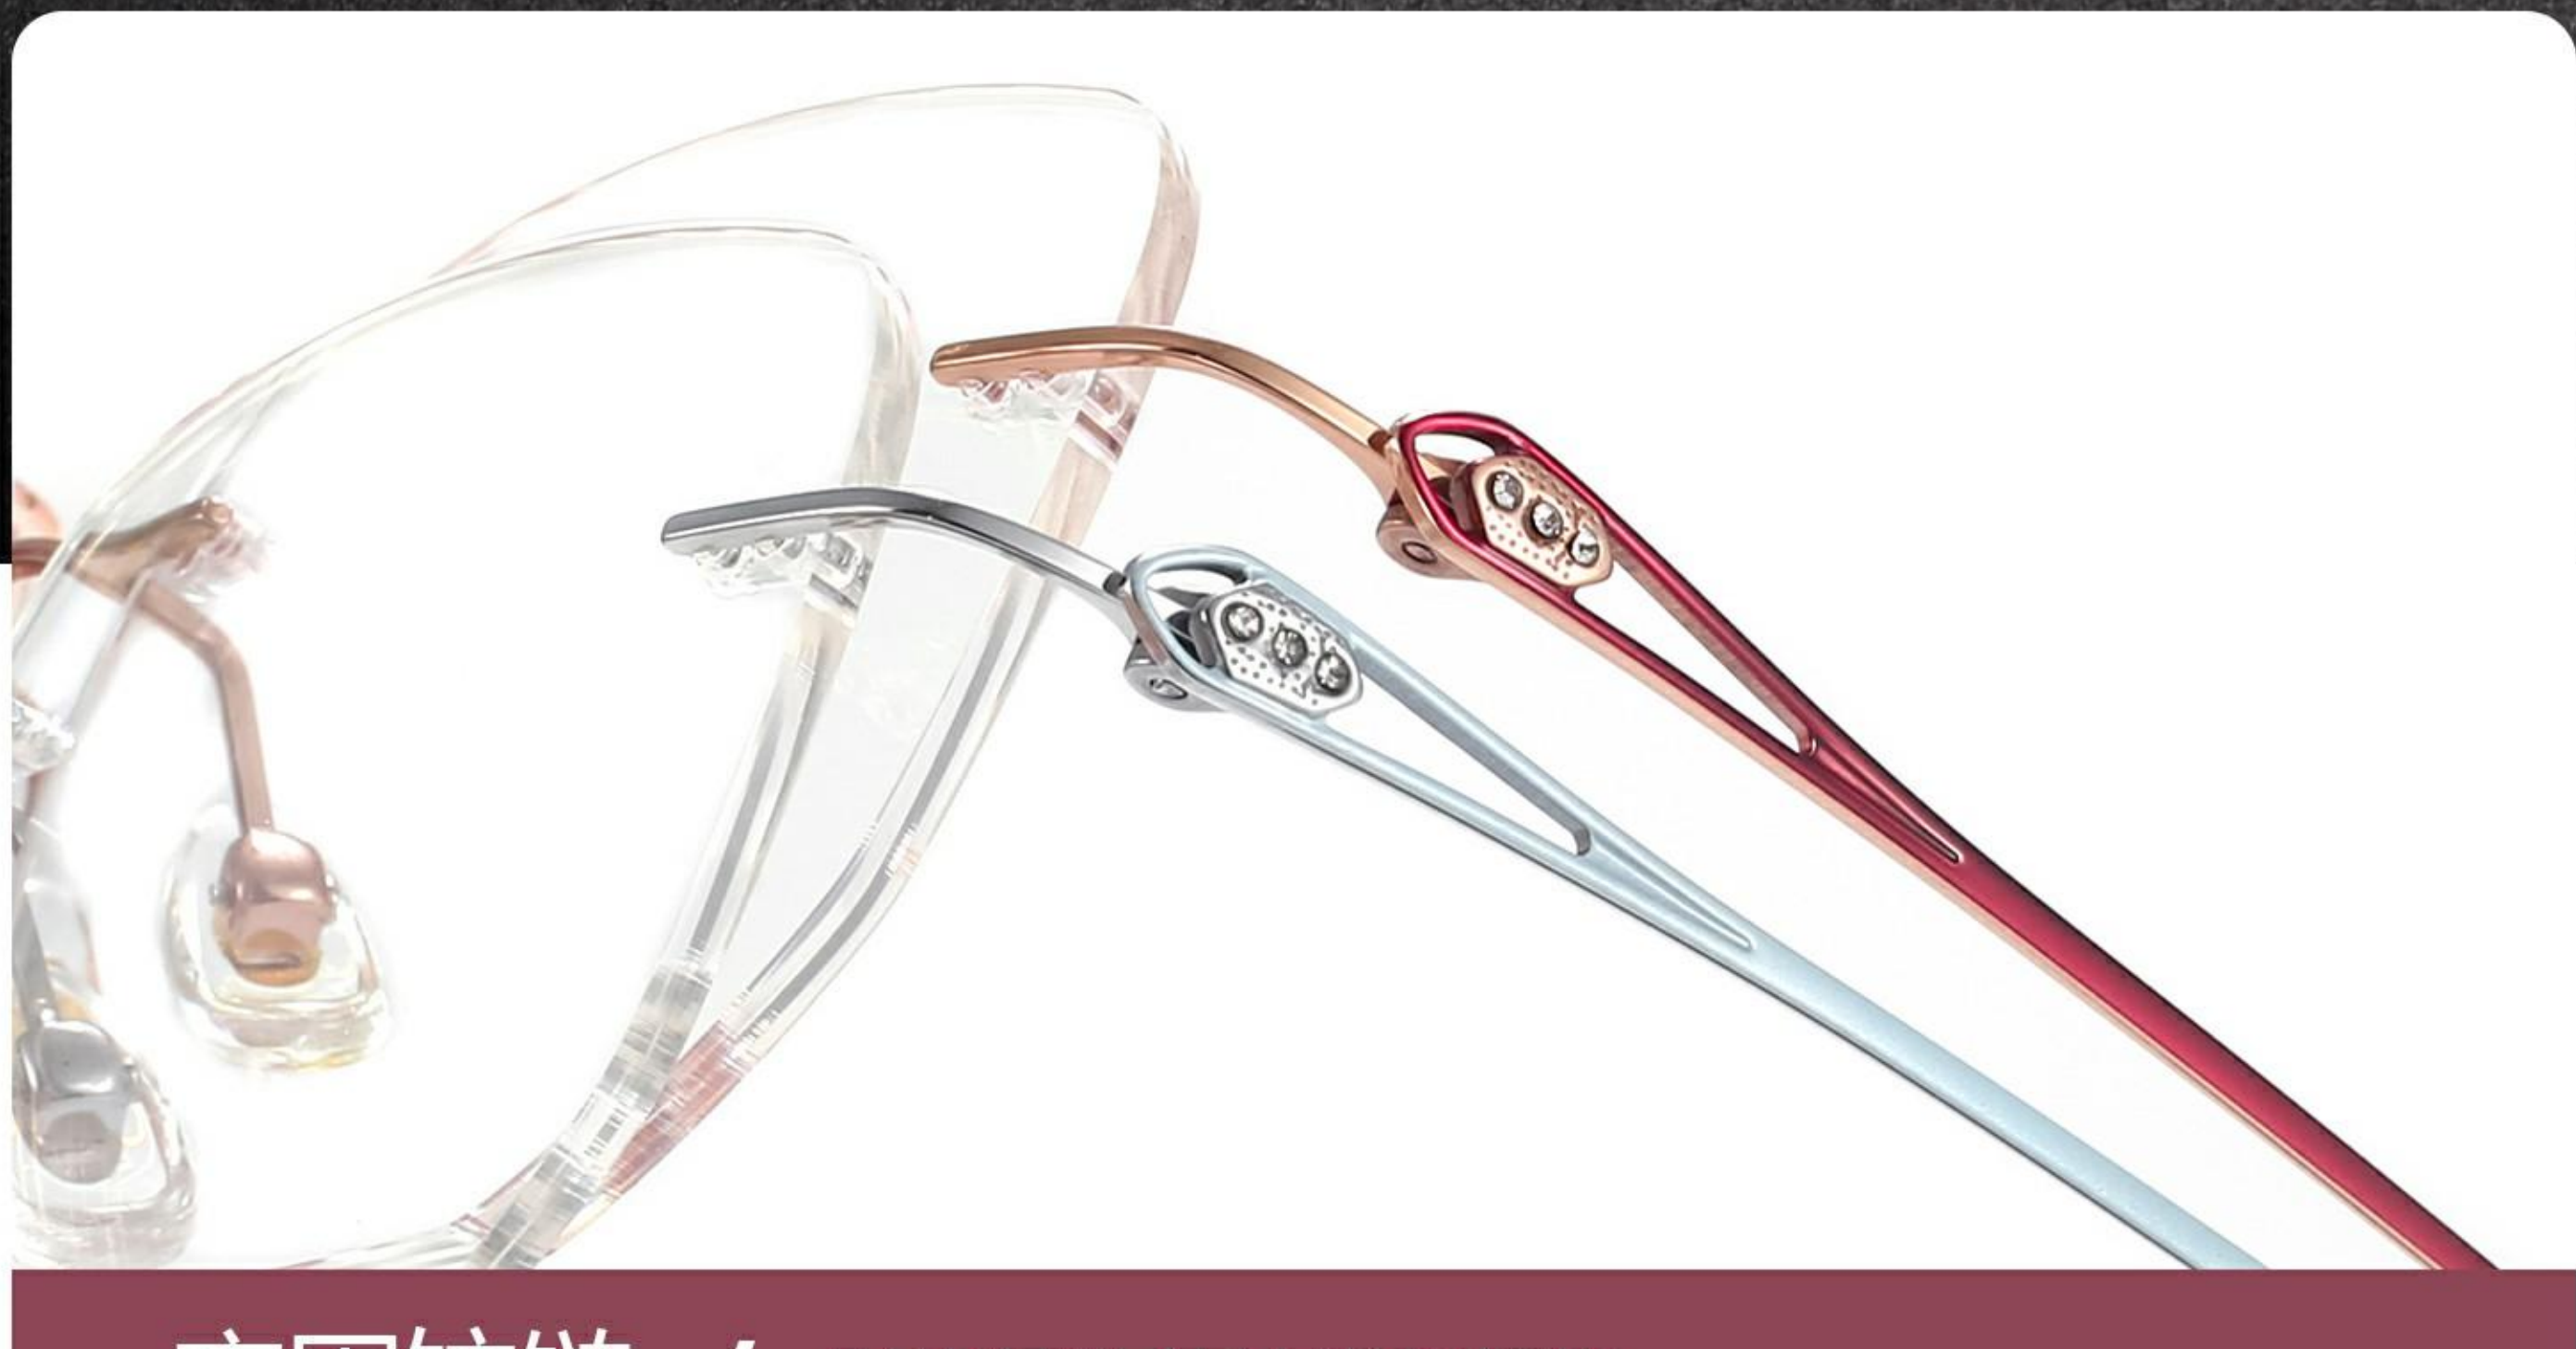

超轻舒适
 ULTRA LIGHT

超弹镜腿
 ULTRA-FLEXIBLE LEG

牢固铰链
 FIRM HINGE

时尚精致纯钛弹韧镜腿
 FASHIONABLE AND EXQUISITE PURE TITANIUM RESILIENT LENS LEGS

无螺丝
 NO SCREW

横向安全卡扣 坚固耐用不易松动
 HORIZONTAL SAFETY LATCH, STRONG AND DURABLE, NOT EASY TO LOOSEN