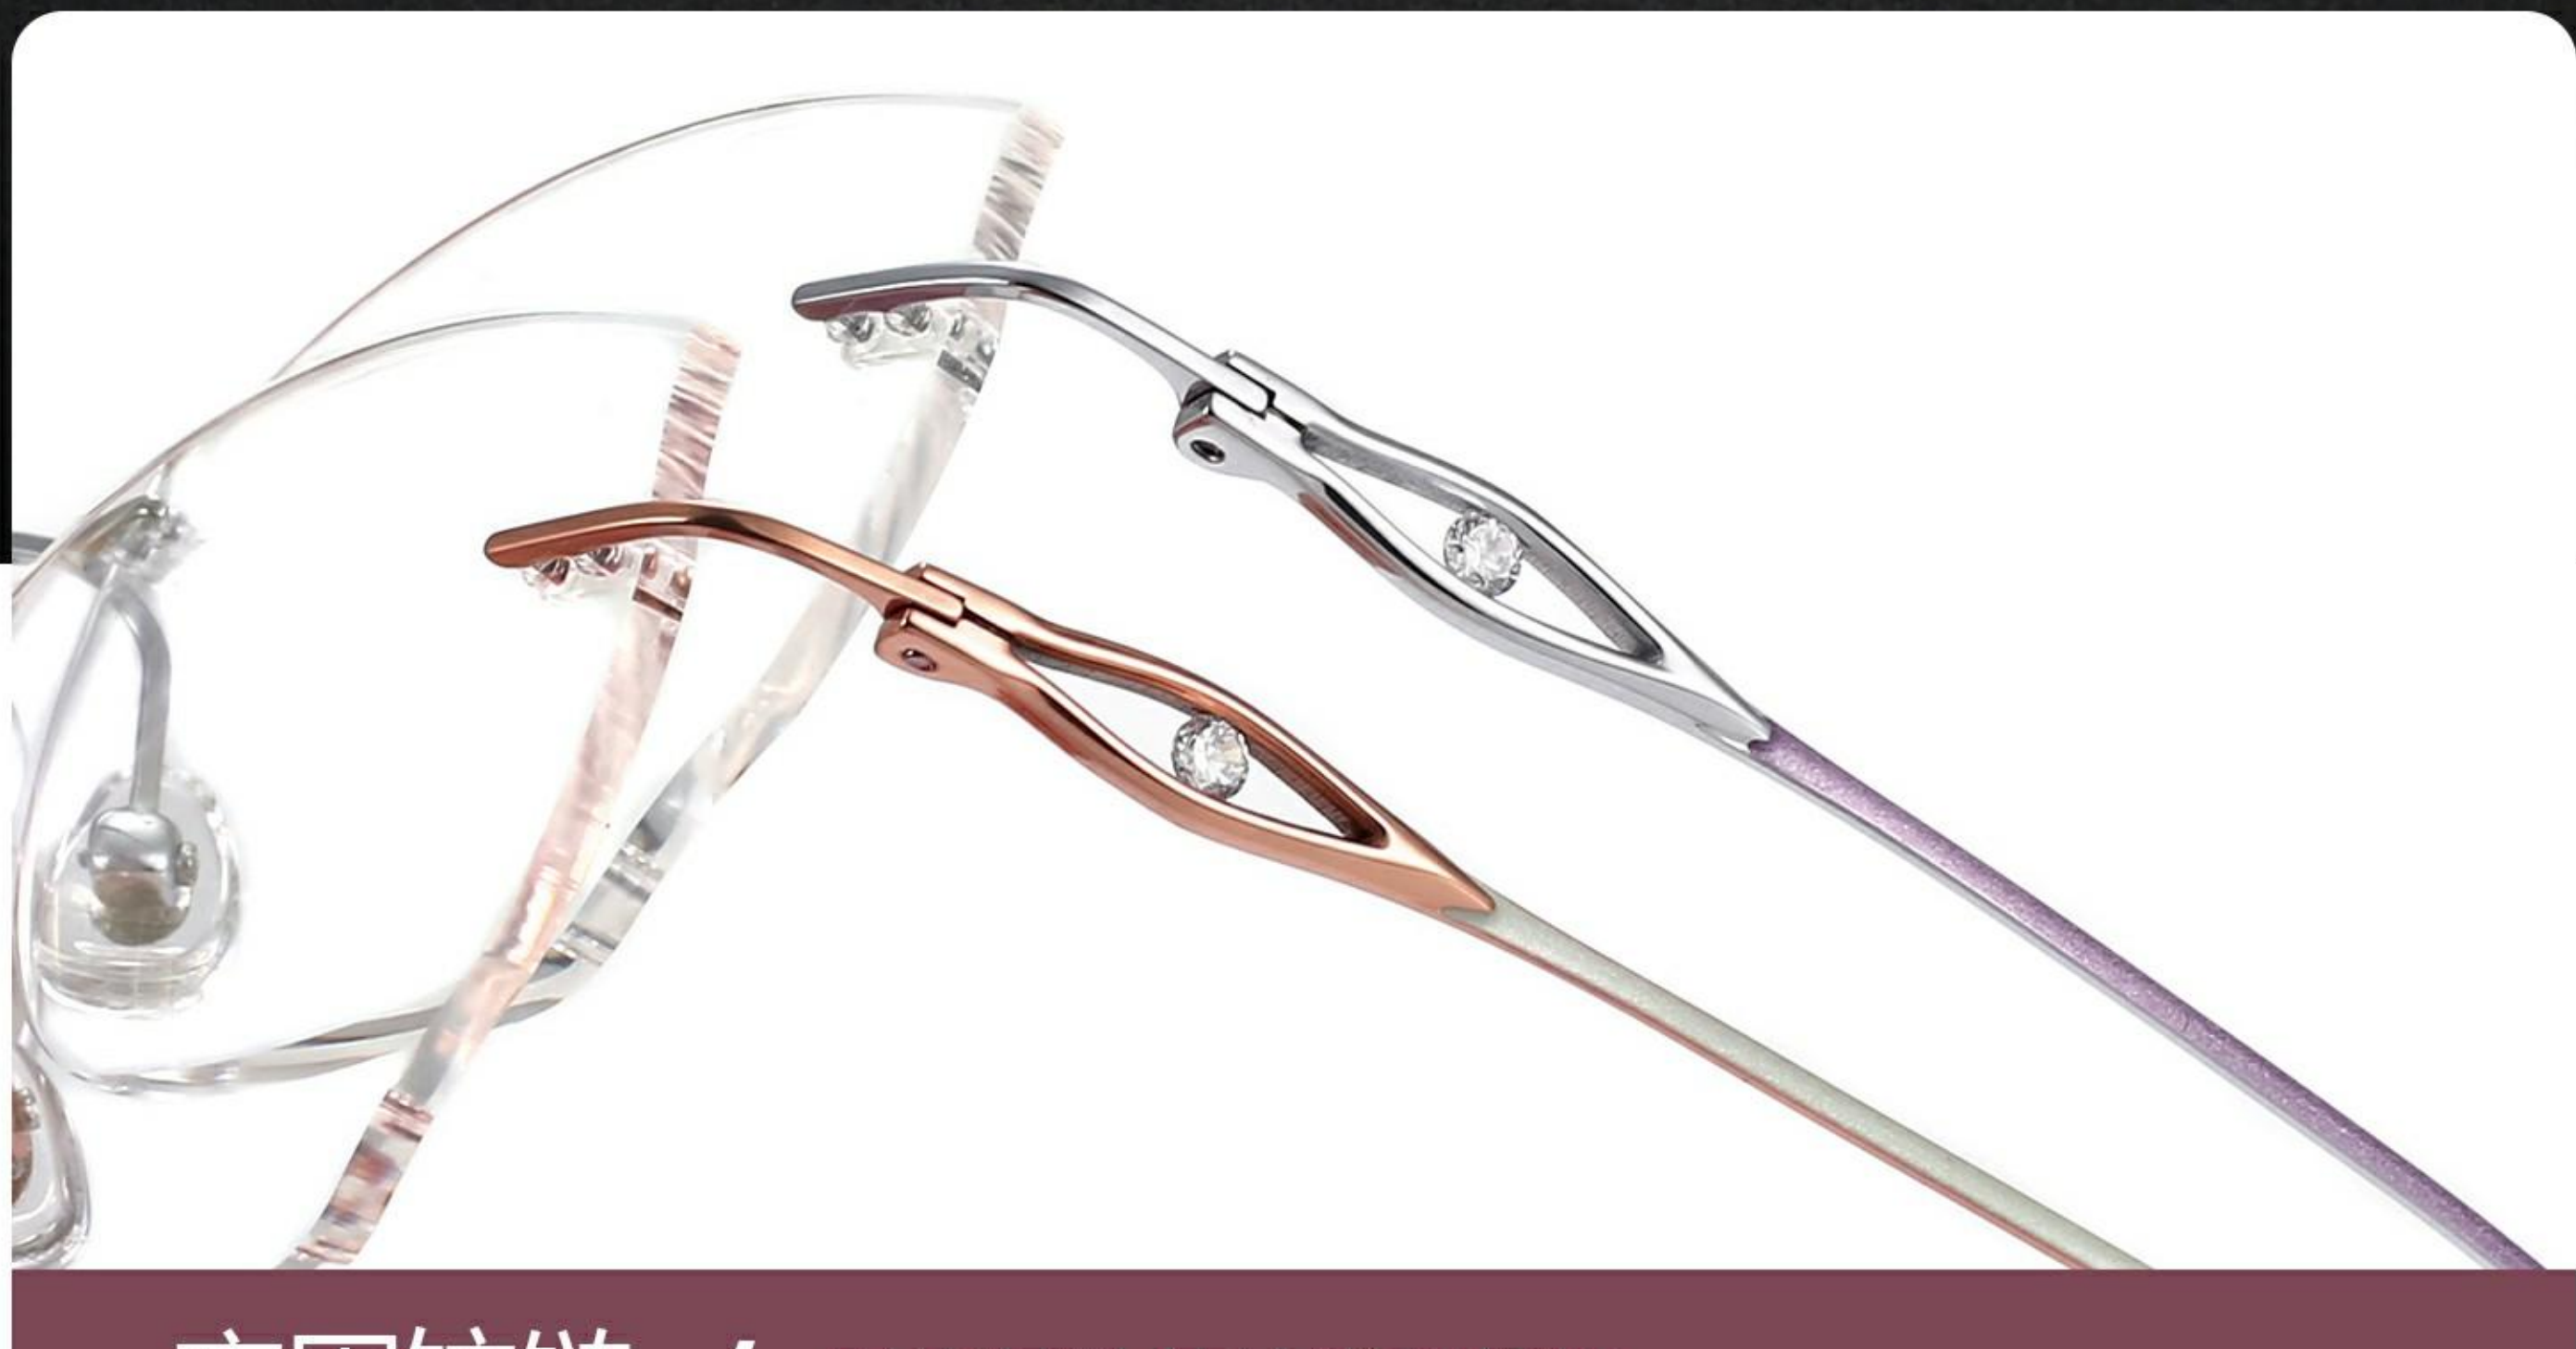

真空IP电镀
VACUUM IP PLATING

纯钛材质
PURE TITANIUM

超轻舒适
ULTRA LIGHT

超弹镜腿
ULTRA-FLEXIBLE LEG

牢固铰链
FIRM HINGE

时尚精致纯钛弹韧镜腿

FASHIONABLE AND EXQUISITE PURE TITANIUM RESILIENT LENS LEGS