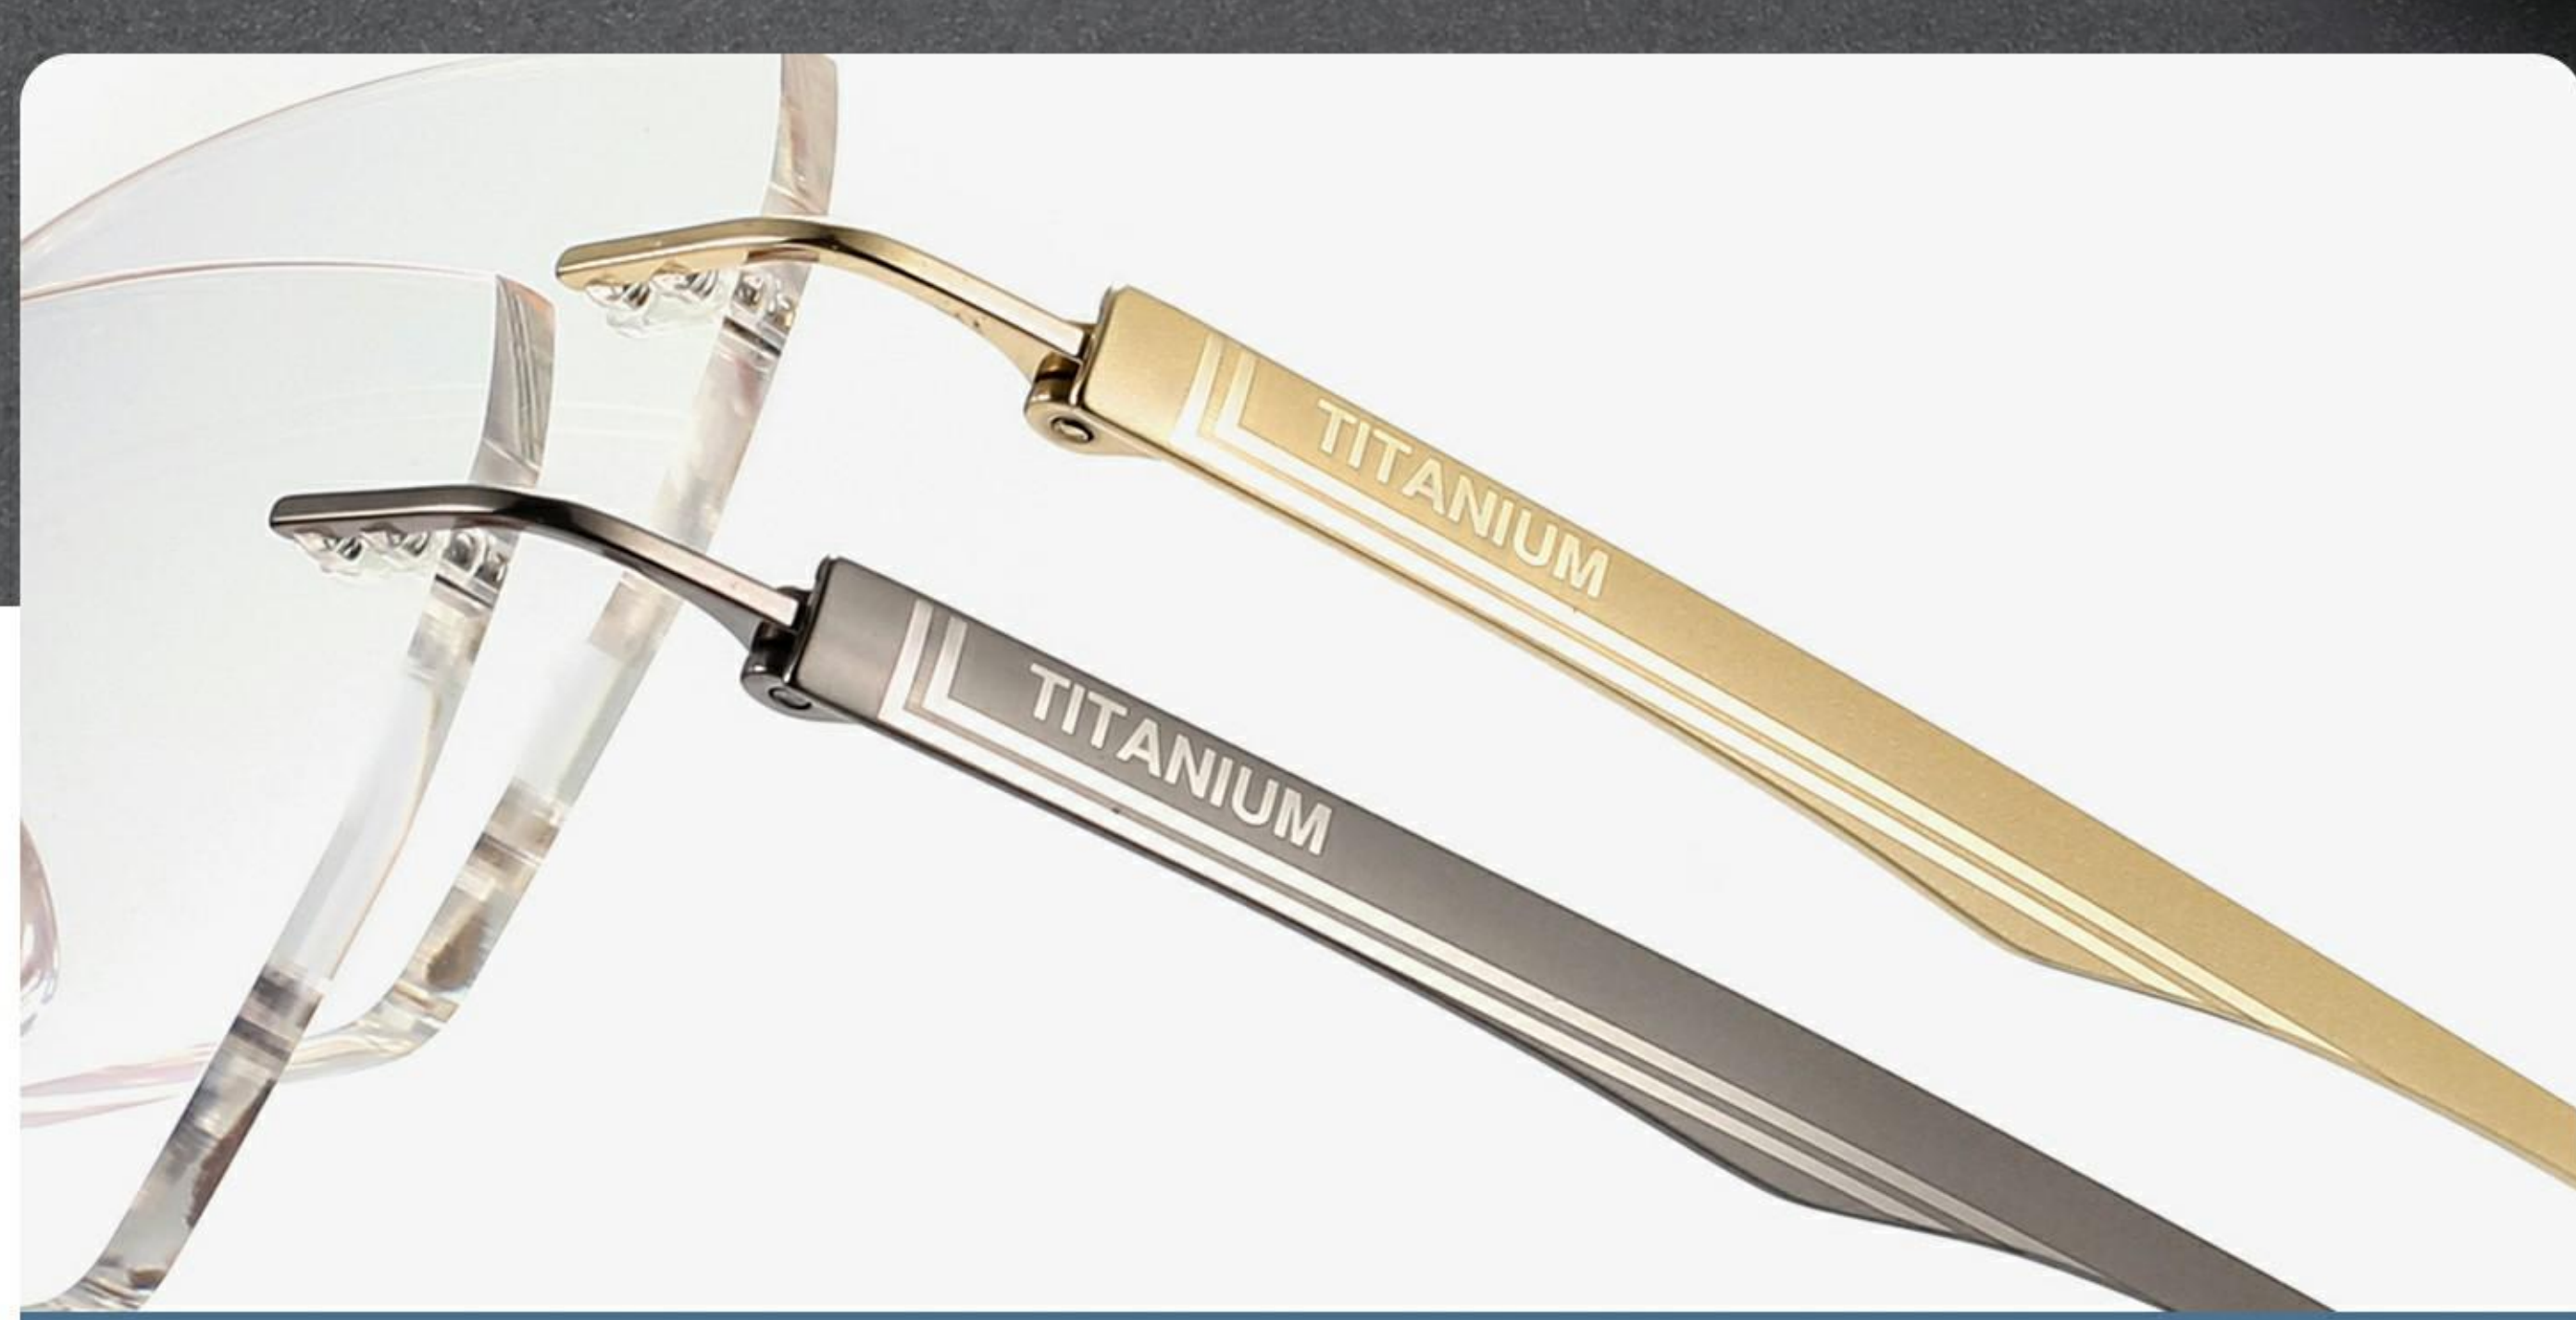

纯钛材质
 PURE TITANIUM

超轻舒适
 ULTRA LIGHT

超弹镜腿
 ULTRA-FLEXIBLE LEG

桩头
 PILE CAP

简约时尚桩头 精致有型

SIMPLE AND STYLISH PILE HEAD, REFINED AND STYLISH

无螺丝
 NO SCREW

横向安全卡扣 坚固耐用不易松动