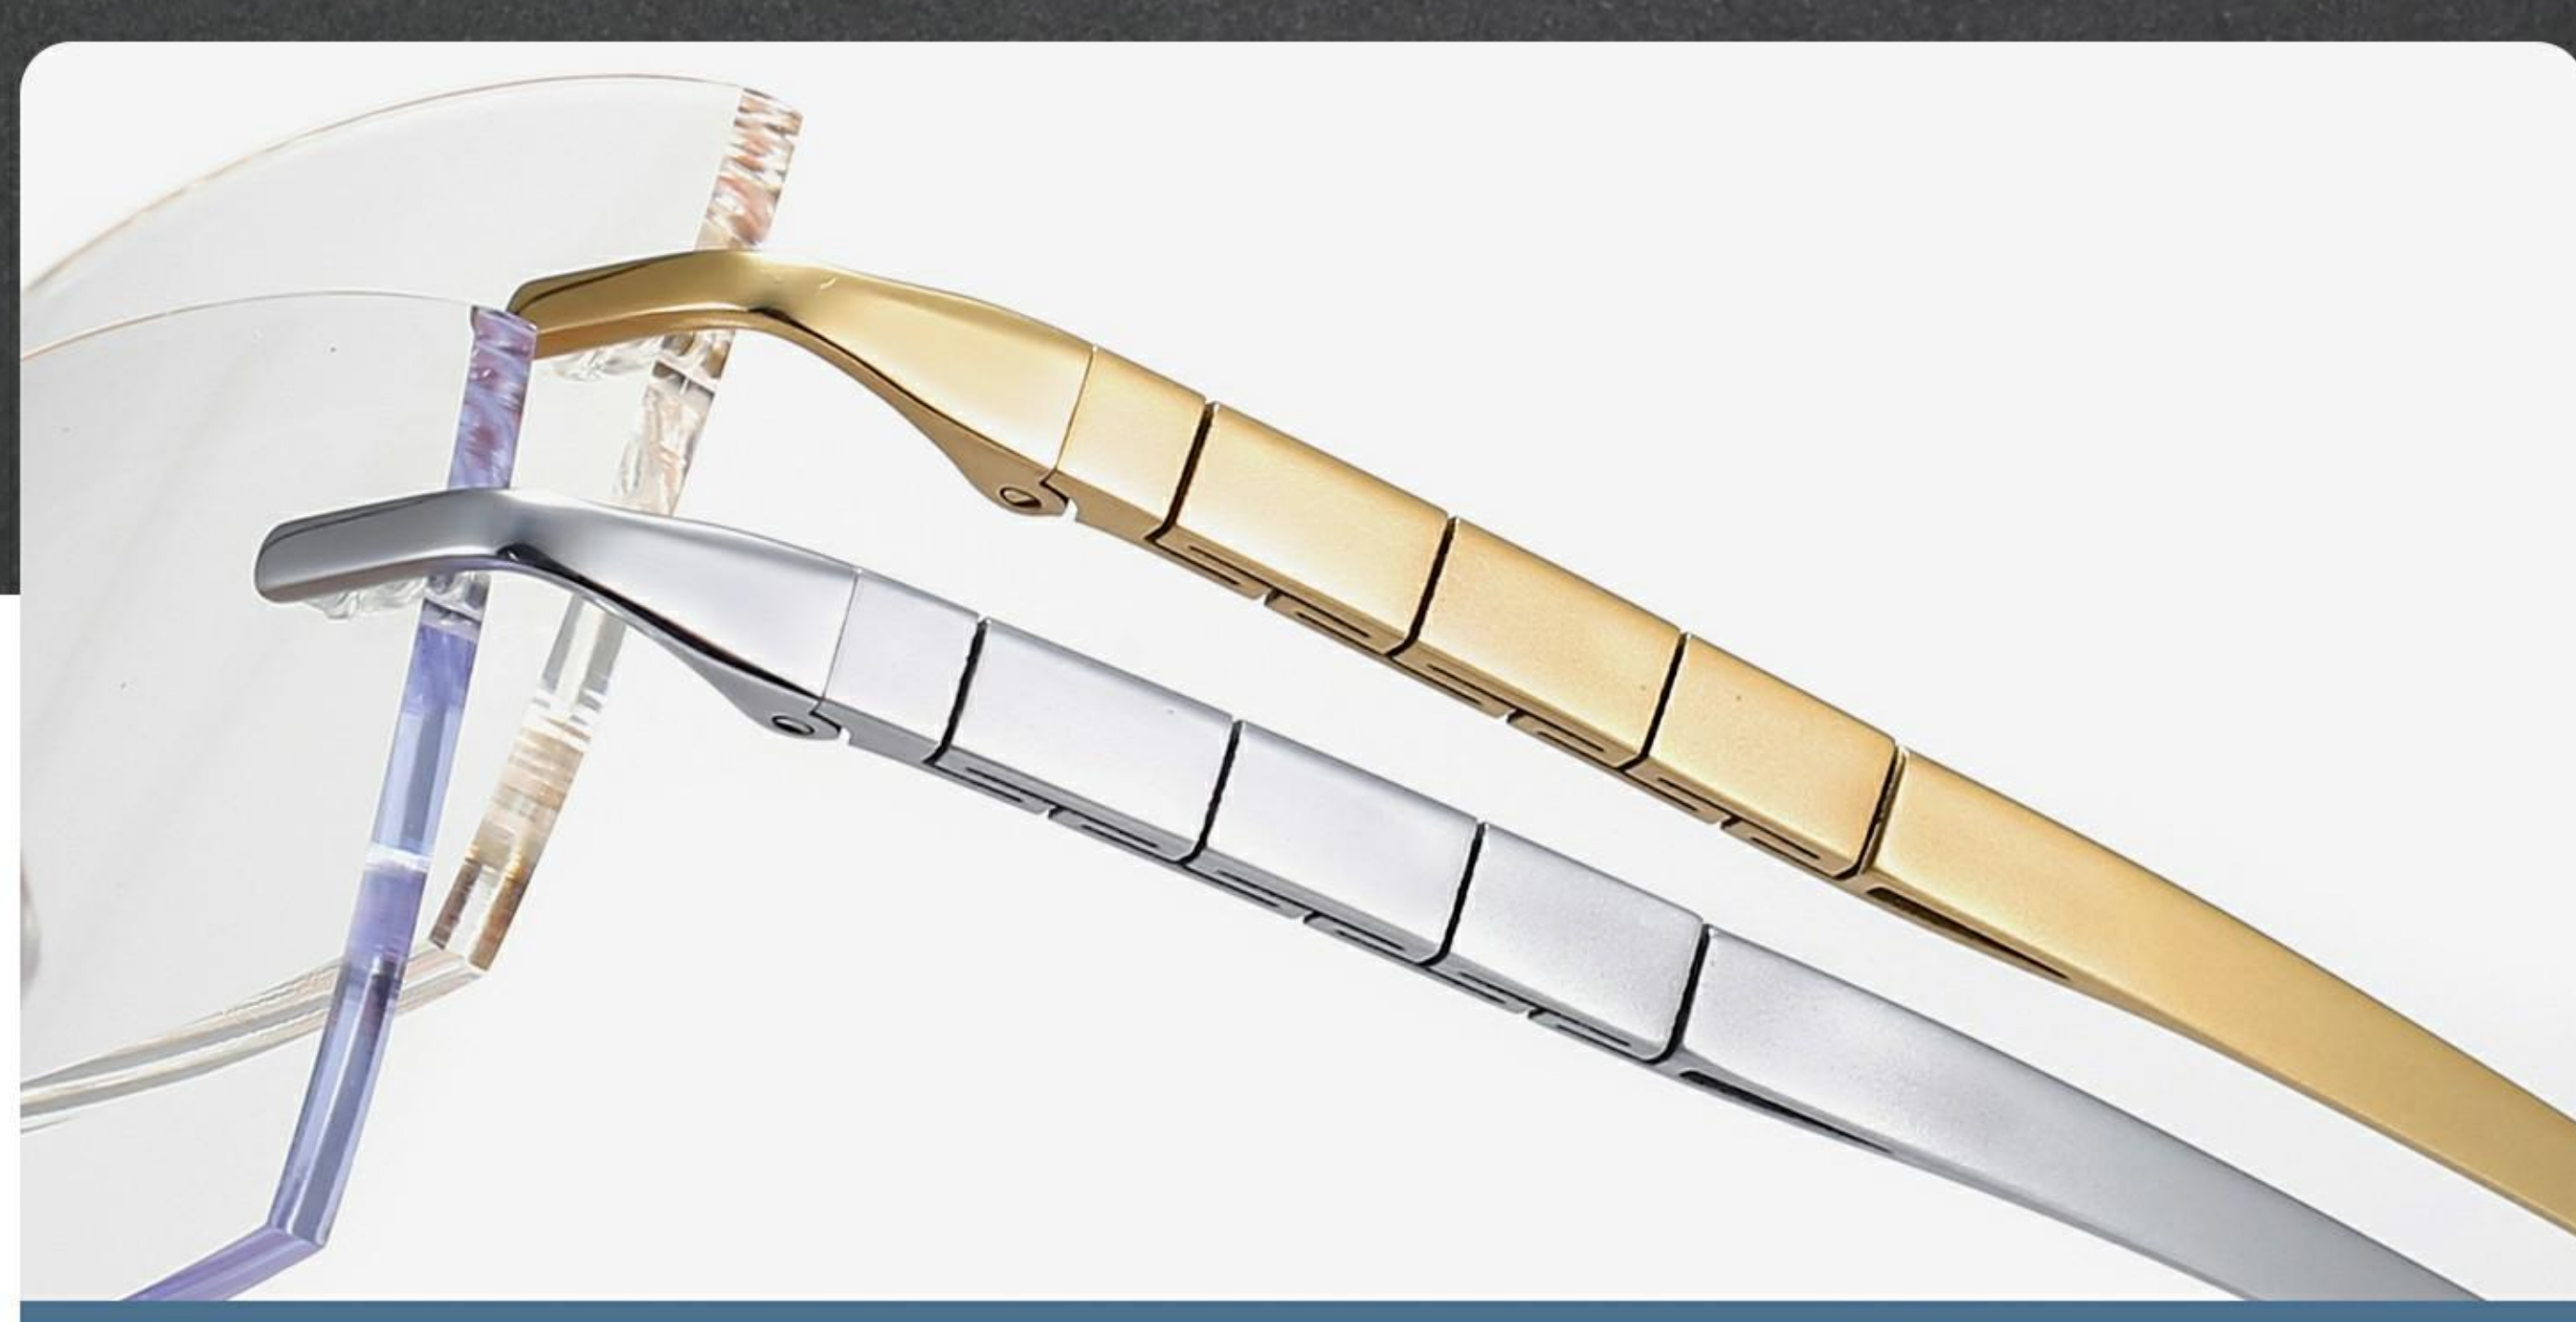

纯钛材质

PURE TITANIUM

超轻舒适

ULTRA LIGHT

超弹镜腿

ULTRA-FLEXIBLE LEG

桩头

PILE CAP

精巧桩头 超弹风琴腿设计 顺滑不易断裂

DELICATE POST HEAD, ULTRA-ELASTIC ORGAN LEG DESIGN, SMOOTH AND NOT PRONE TO BREAKING.

无螺丝

NO SCREW

横向安全卡扣 坚固耐用不易松动

HORIZONTAL SAFETY LATCH, STRONG AND DURABLE, NOT EASY TO LOOSEN

型号/ MODEL: Z1850