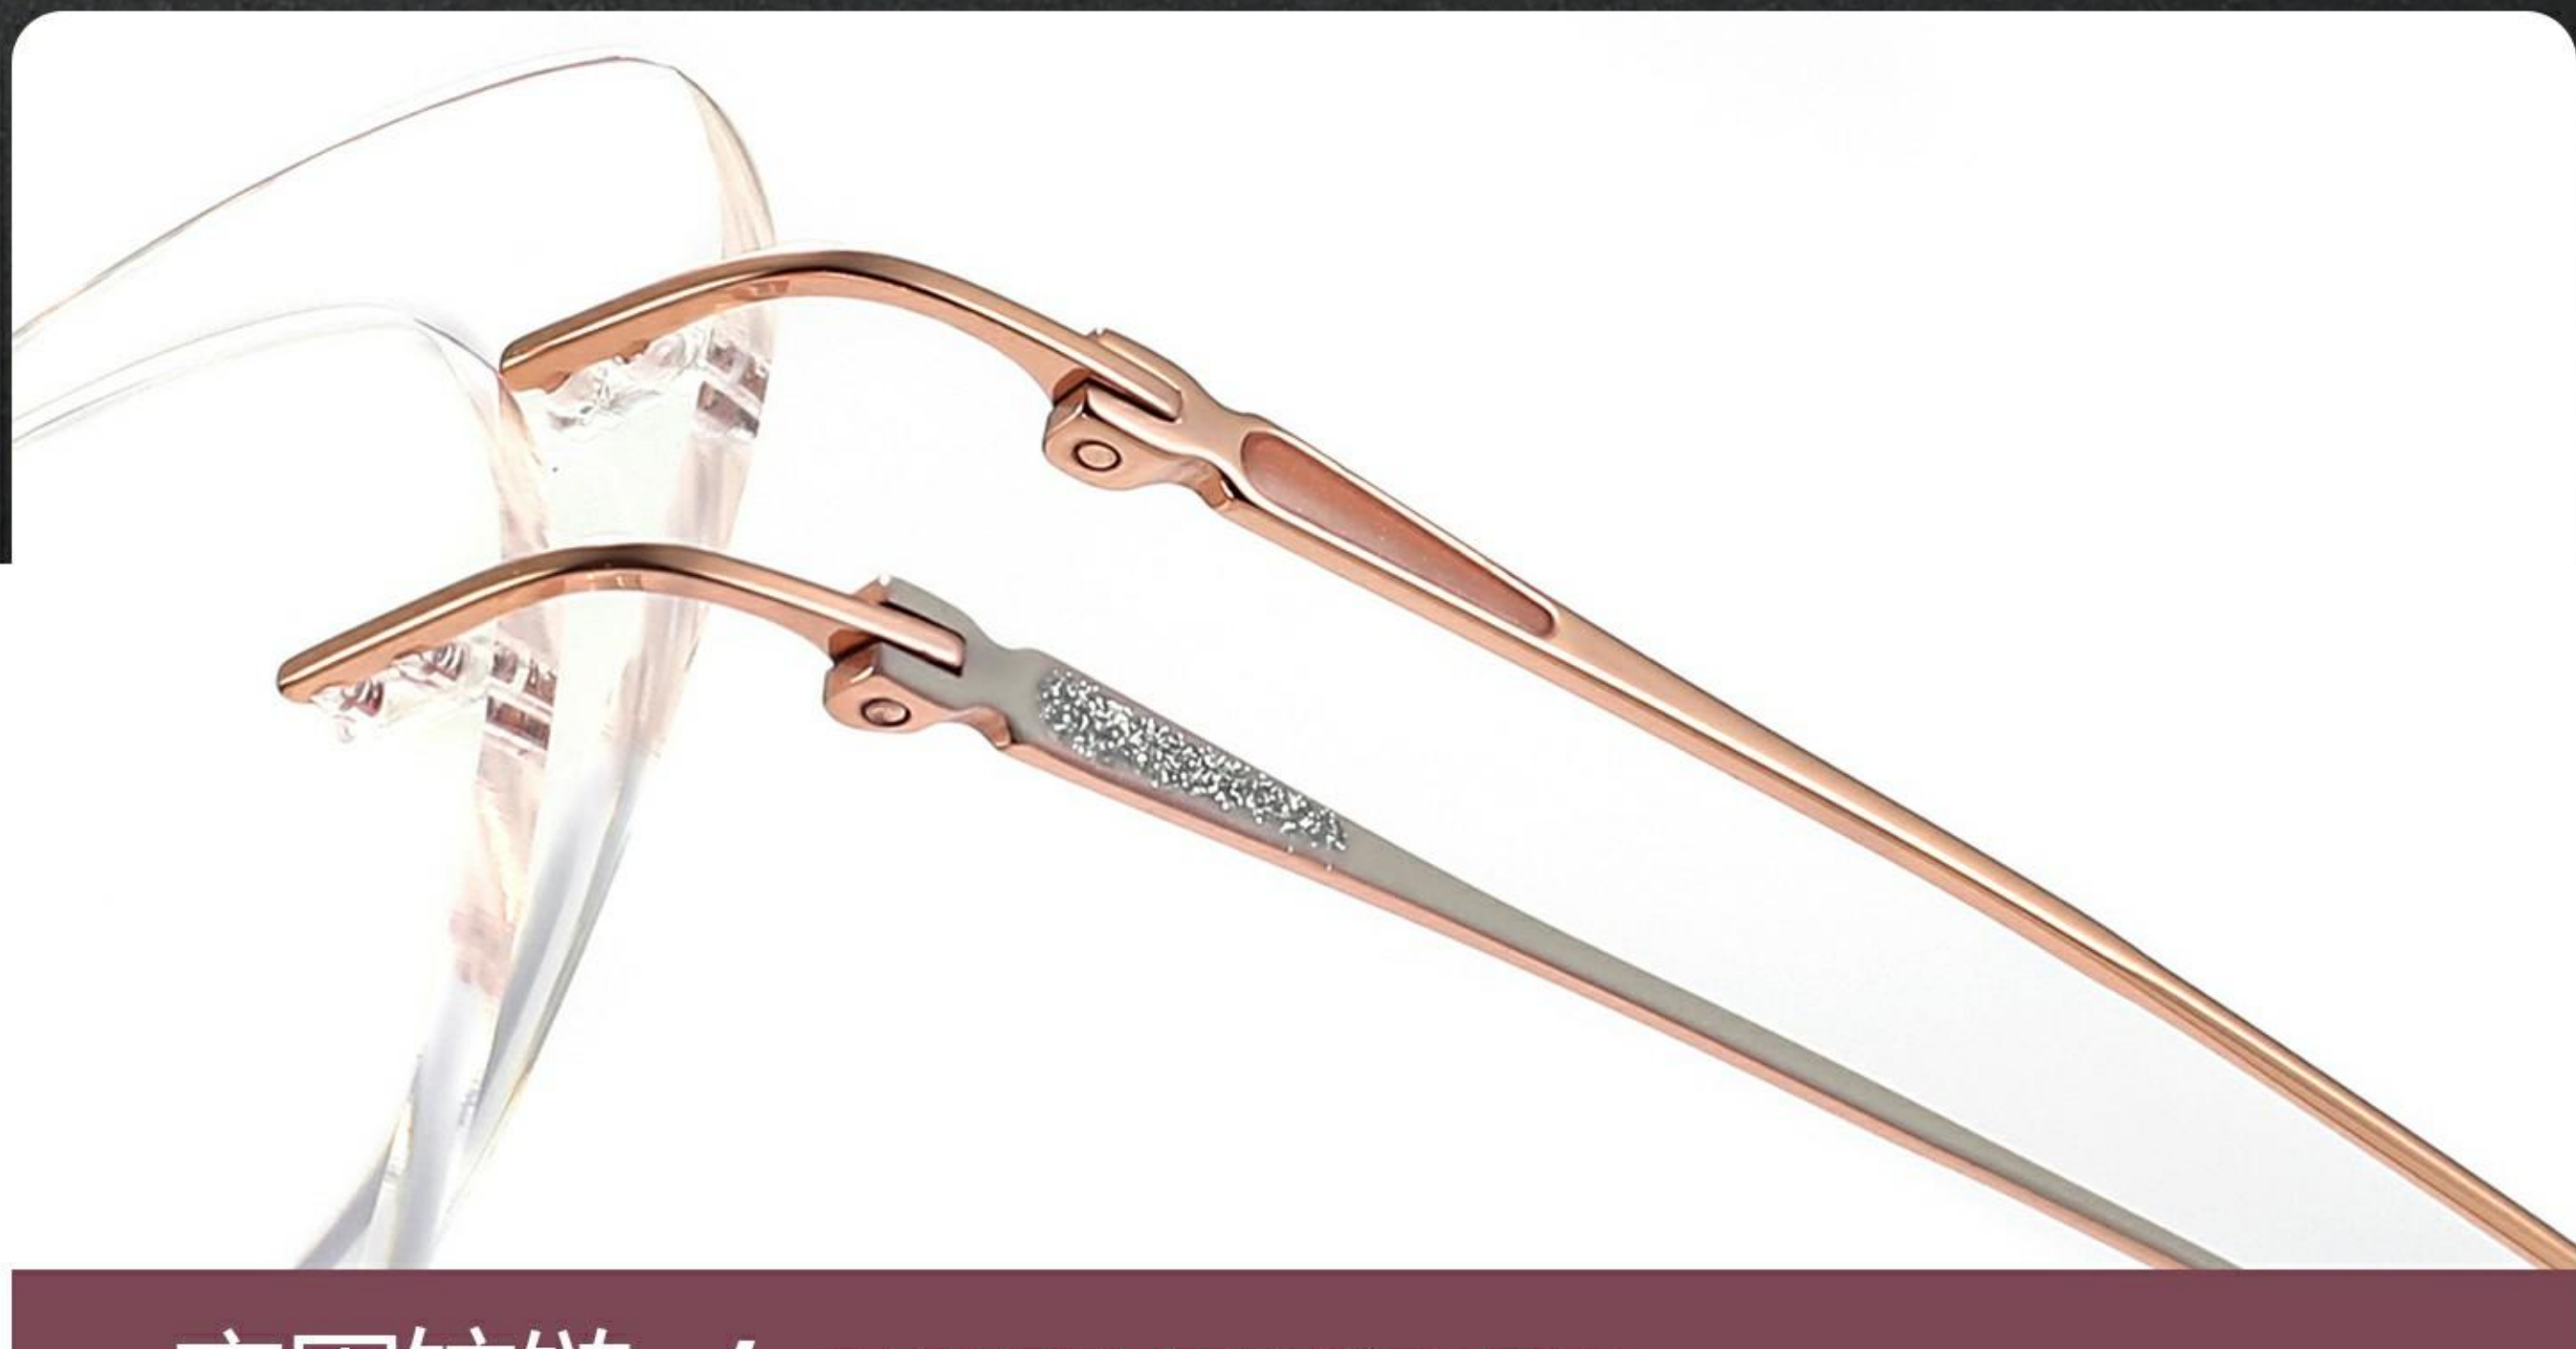

真空IP电镀
VACUUM IP PLATING

纯钛材质
PURE TITANIUM

超轻舒适
ULTRA LIGHT

超弹镜腿
ULTRA-FLEXIBLE LEG

牢固铰链
FIRM HINGE

时尚精致纯钛弹韧镜腿

FASHIONABLE AND EXQUISITE PURE TITANIUM RESILIENT LENS LEGS