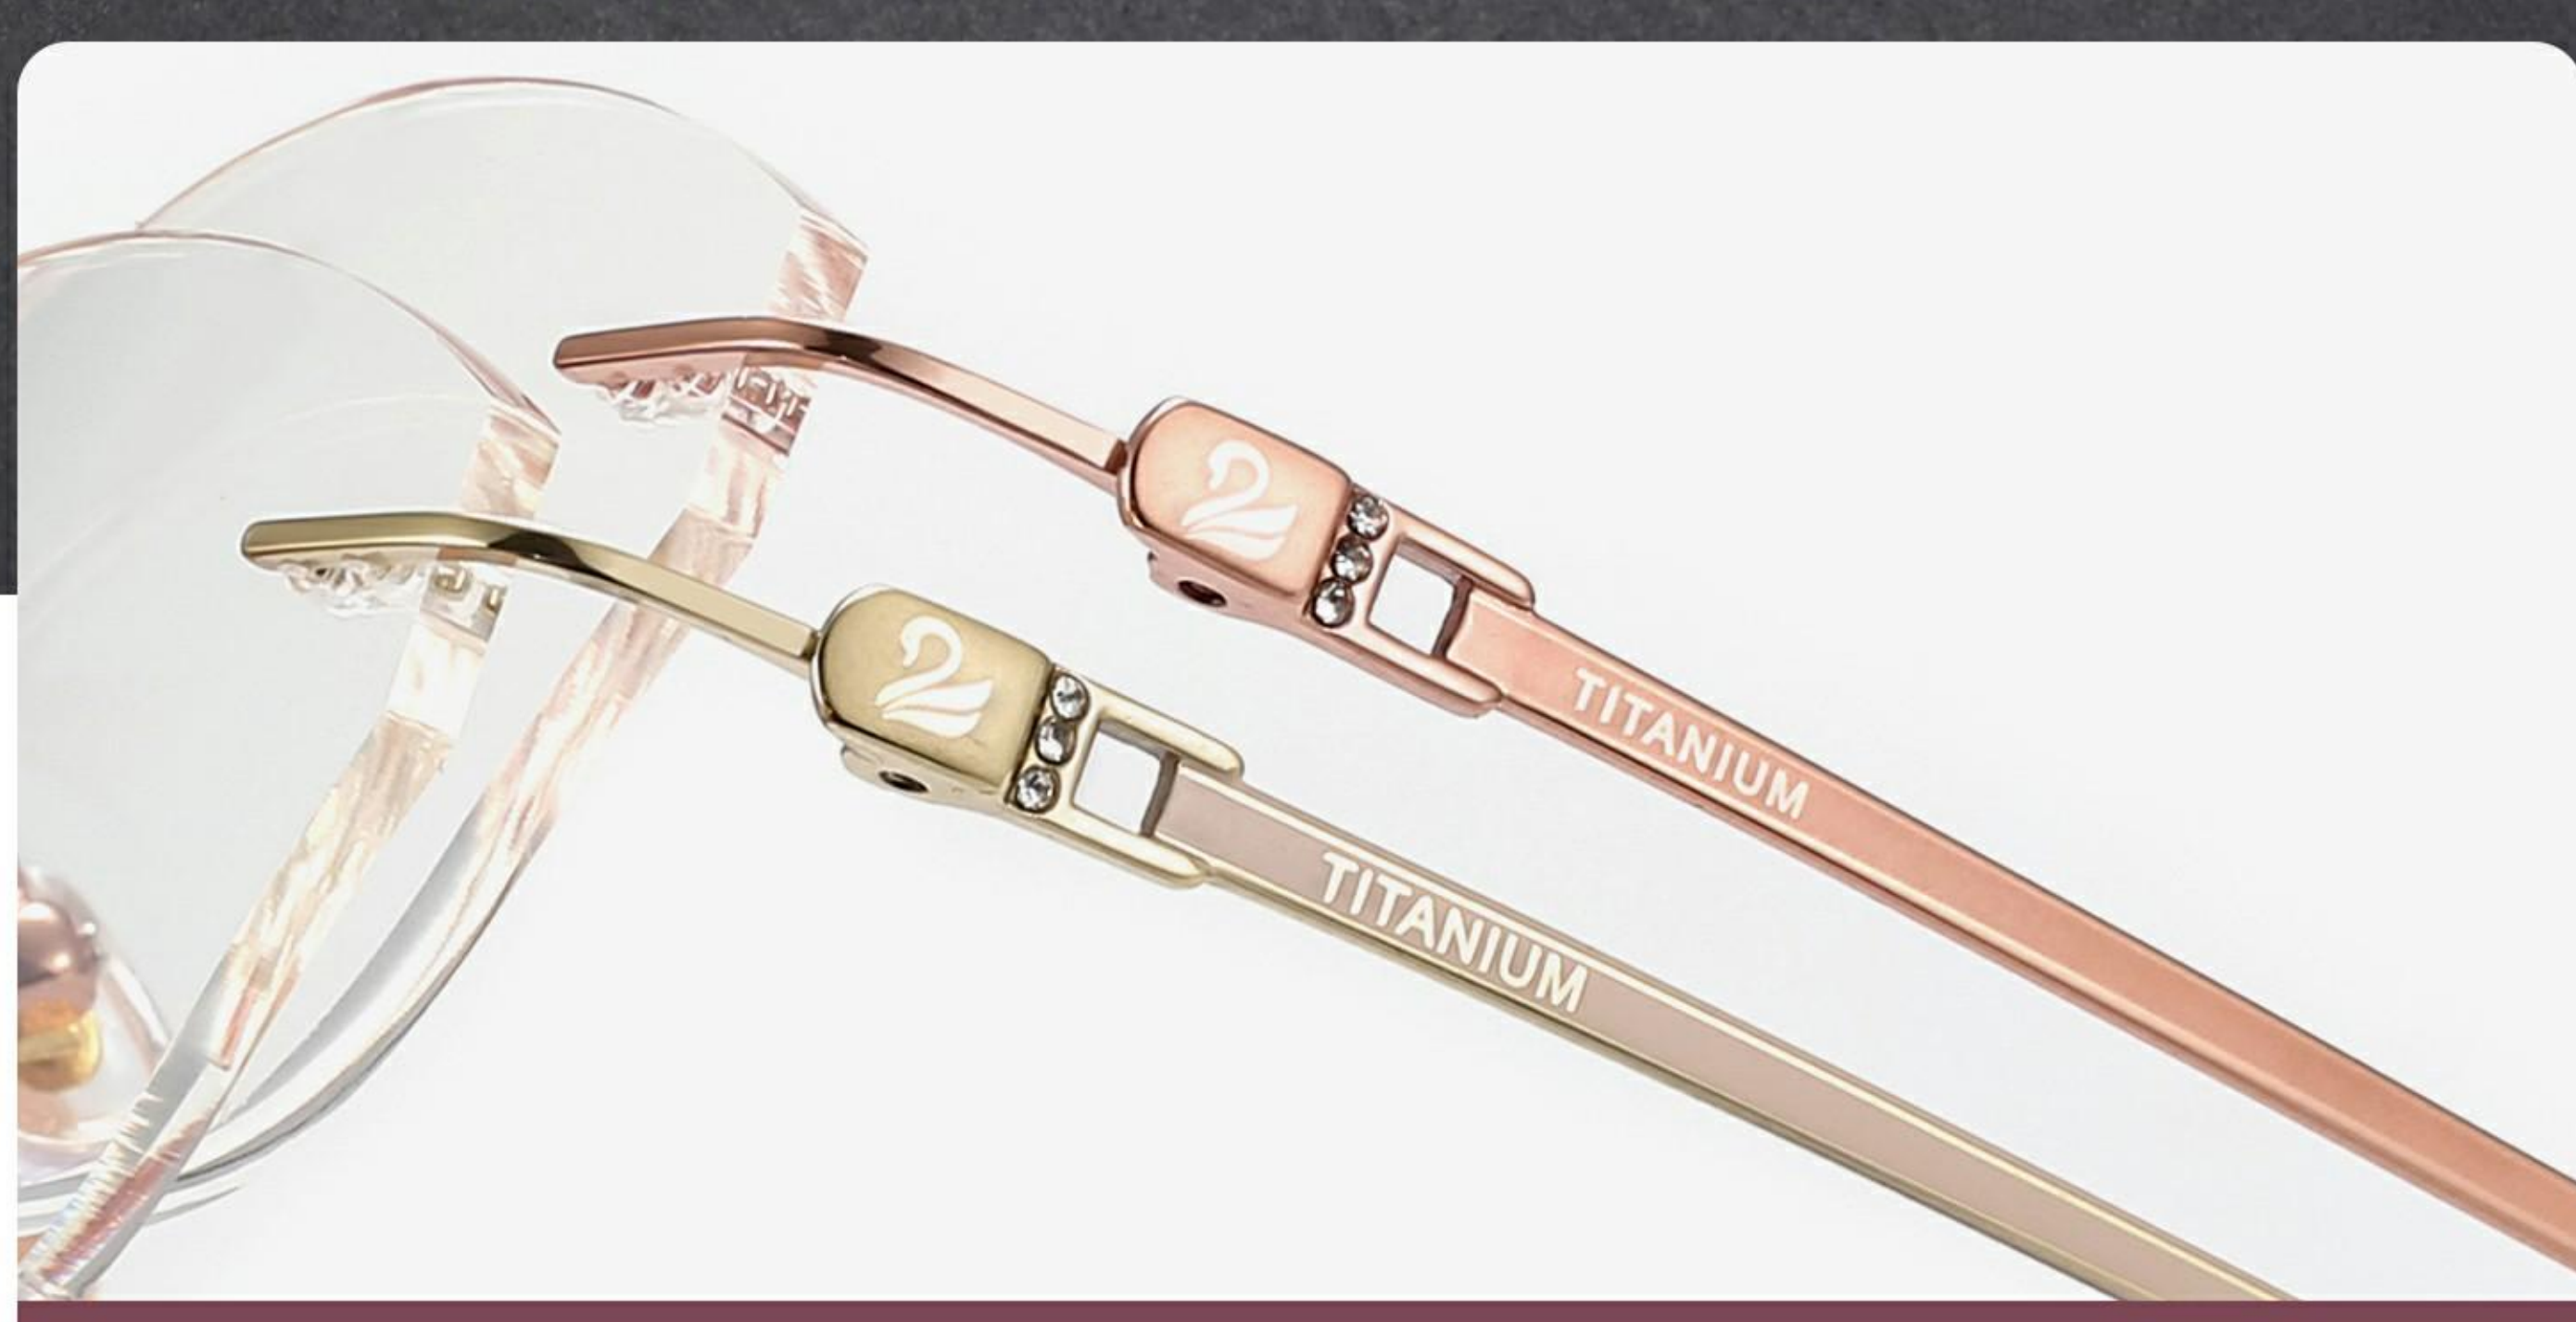

桩头

PILE CAP

时尚双色镶钻设计 精致显气质

FASHIONABLE DUAL-COLOR DIAMOND DESIGN, EXQUISITE AND ELEGANT.

无螺丝

NO SCREW

横向安全卡扣 坚固耐用不易松动

HORIZONTAL SAFETY LATCH, STRONG AND DURABLE, NOT EASY TO LOOSEN

超轻舒适
 ULTRA LIGHT

超弹镜腿
 ULTRA-FLEXIBLE LEG

桩头
 PILE CAP

镶钻印花镂空设计 尽显女性柔美 魅力

THE DIAMOND-STUDDED PRINT DESIGN HIGHLIGHTS THE FEMININITY OF WOMEN.

无螺丝
 NO SCREW

横向安全卡扣 坚固耐用不易松动

HORIZONTAL SAFETY LATCH, STRONG AND DURABLE, NOT EASY TO LOOSEN