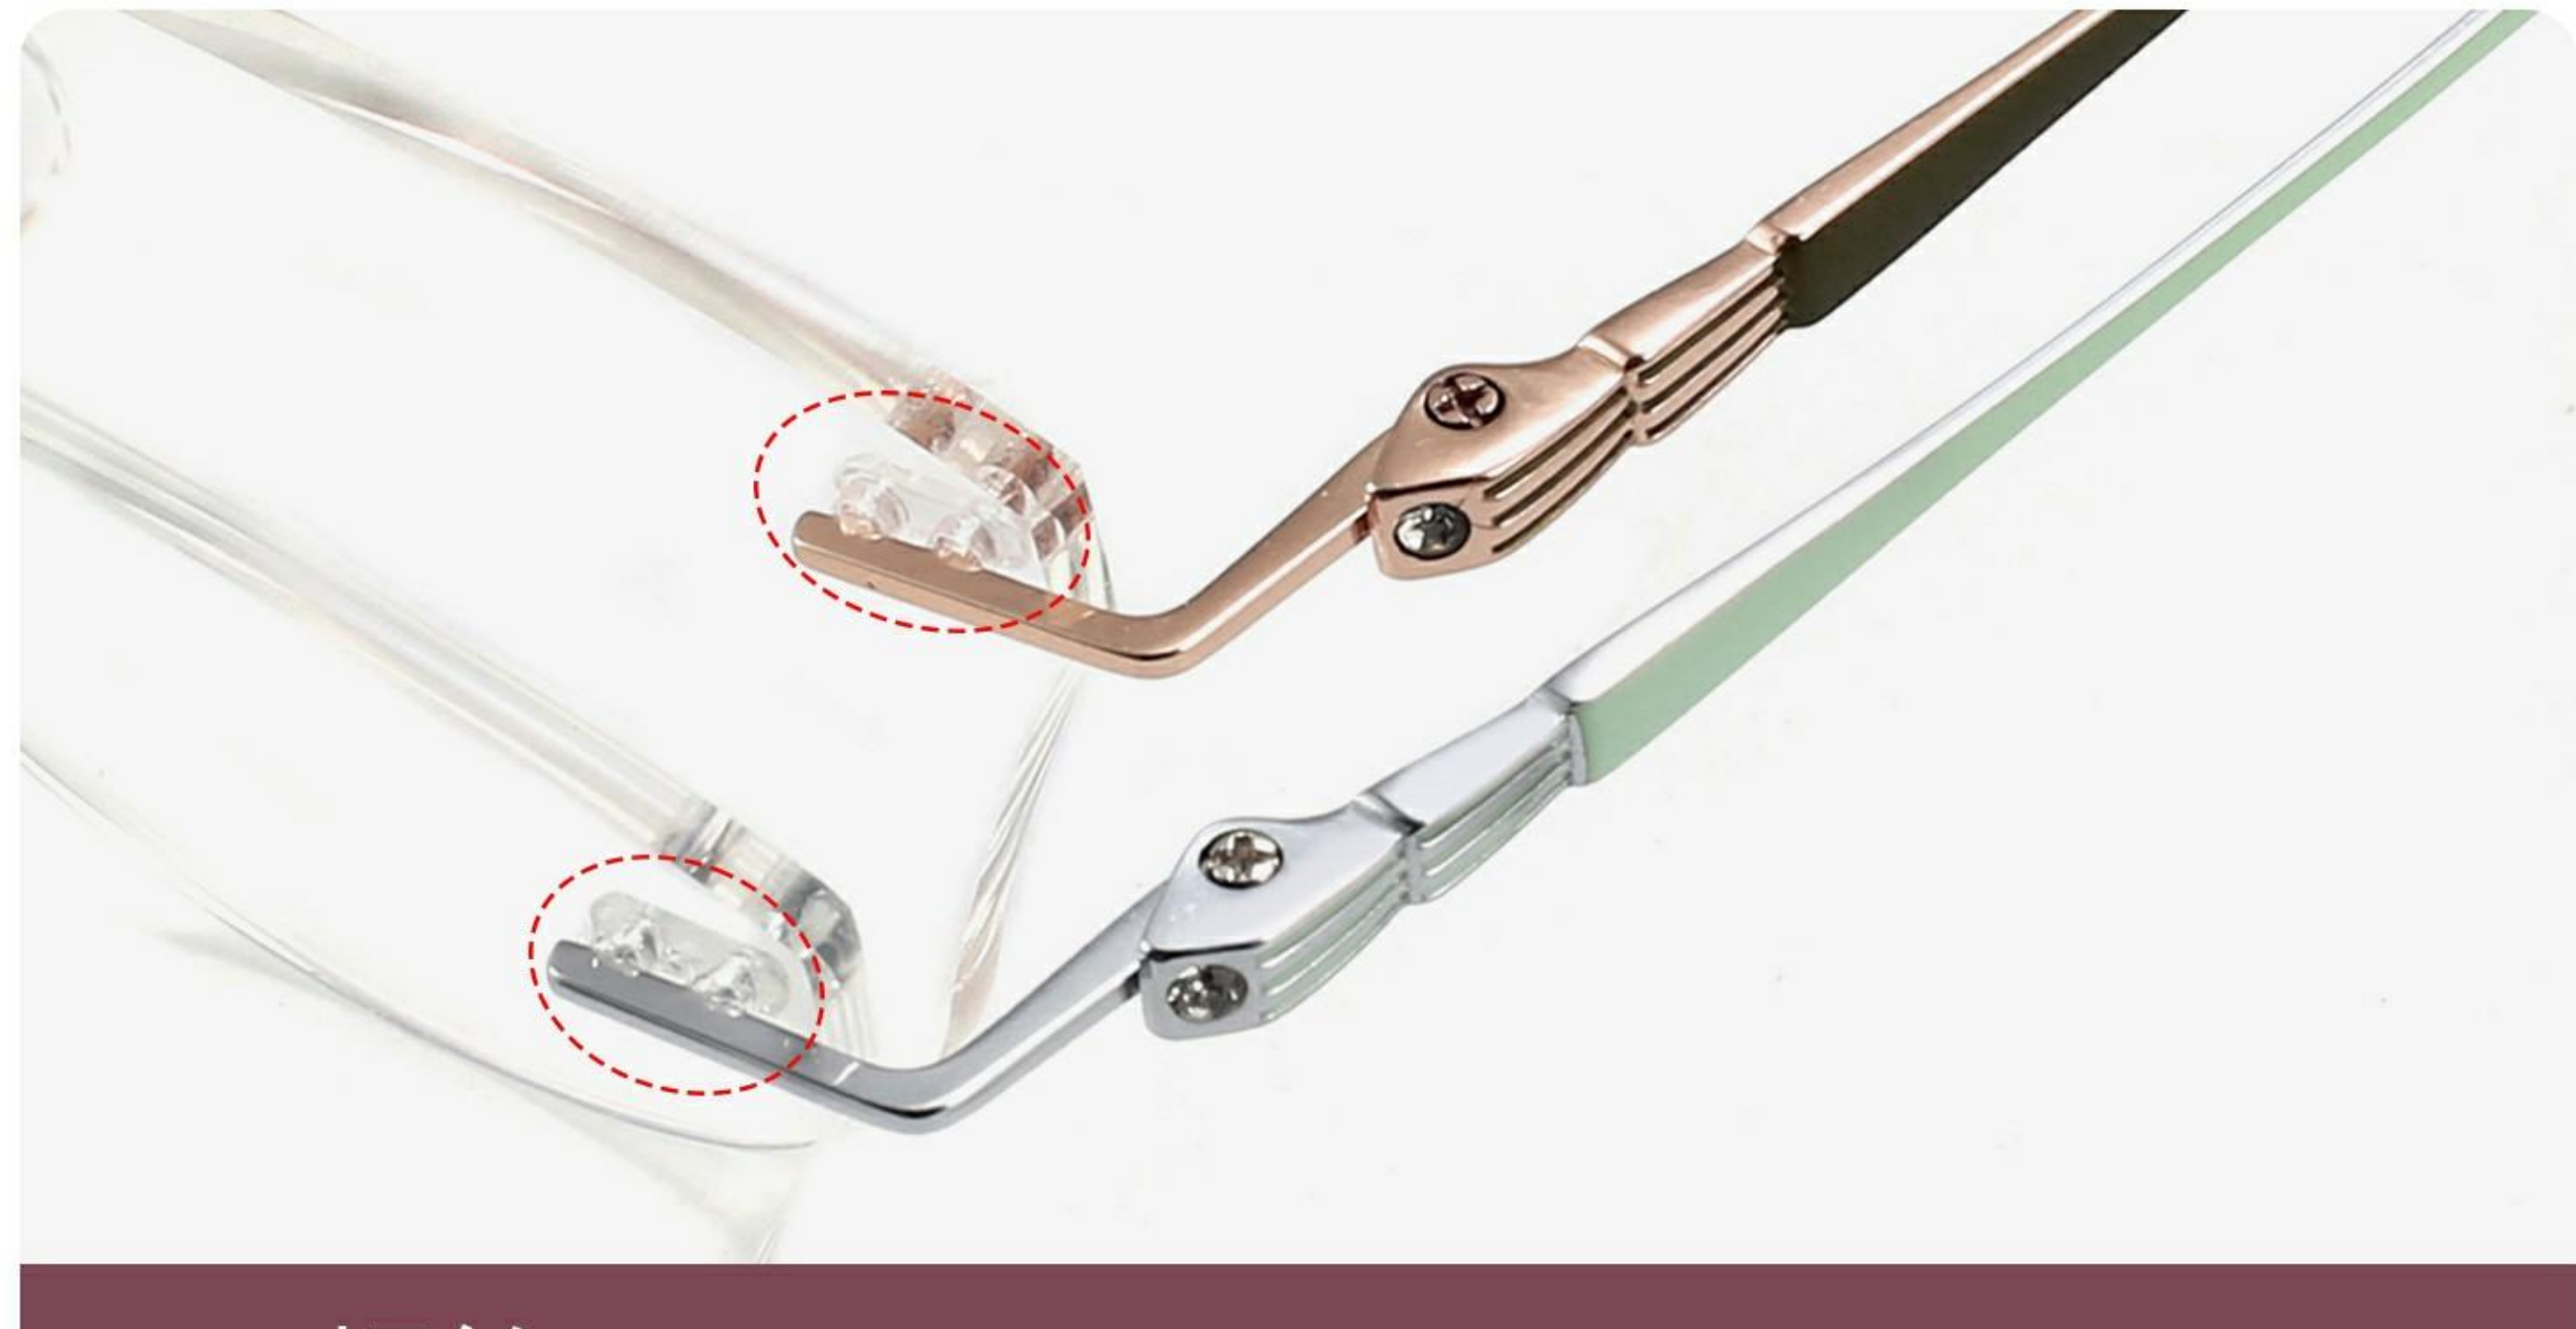

超弹镜腿
ULTRA-FLEXIBLE LEG

桩头
PILE CAP

简约时尚桩头 精致有型

SIMPLE AND STYLISH PILE HEAD, REFINED AND STYLISH

无螺丝
NO SCREW

横向安全卡扣 坚固耐用不易松动

HORIZONTAL SAFETY LATCH, STRONG AND DURABLE, NOT EASY TO LOOSEN

型号/ MODEL: Z1812

超弹镜腿
 ULTRA-FLEXIBLE LEG

桩头
 PILE CAP

时尚双色镶钻设计 精致显气质

FASHIONABLE DUAL-COLOR DIAMOND DESIGN, EXQUISITE AND ELEGANT.

无螺丝
 NO SCREW

横向安全卡扣 坚固耐用不易松动

HORIZONTAL SAFETY LATCH, STRONG AND DURABLE, NOT EASY TO LOOSEN