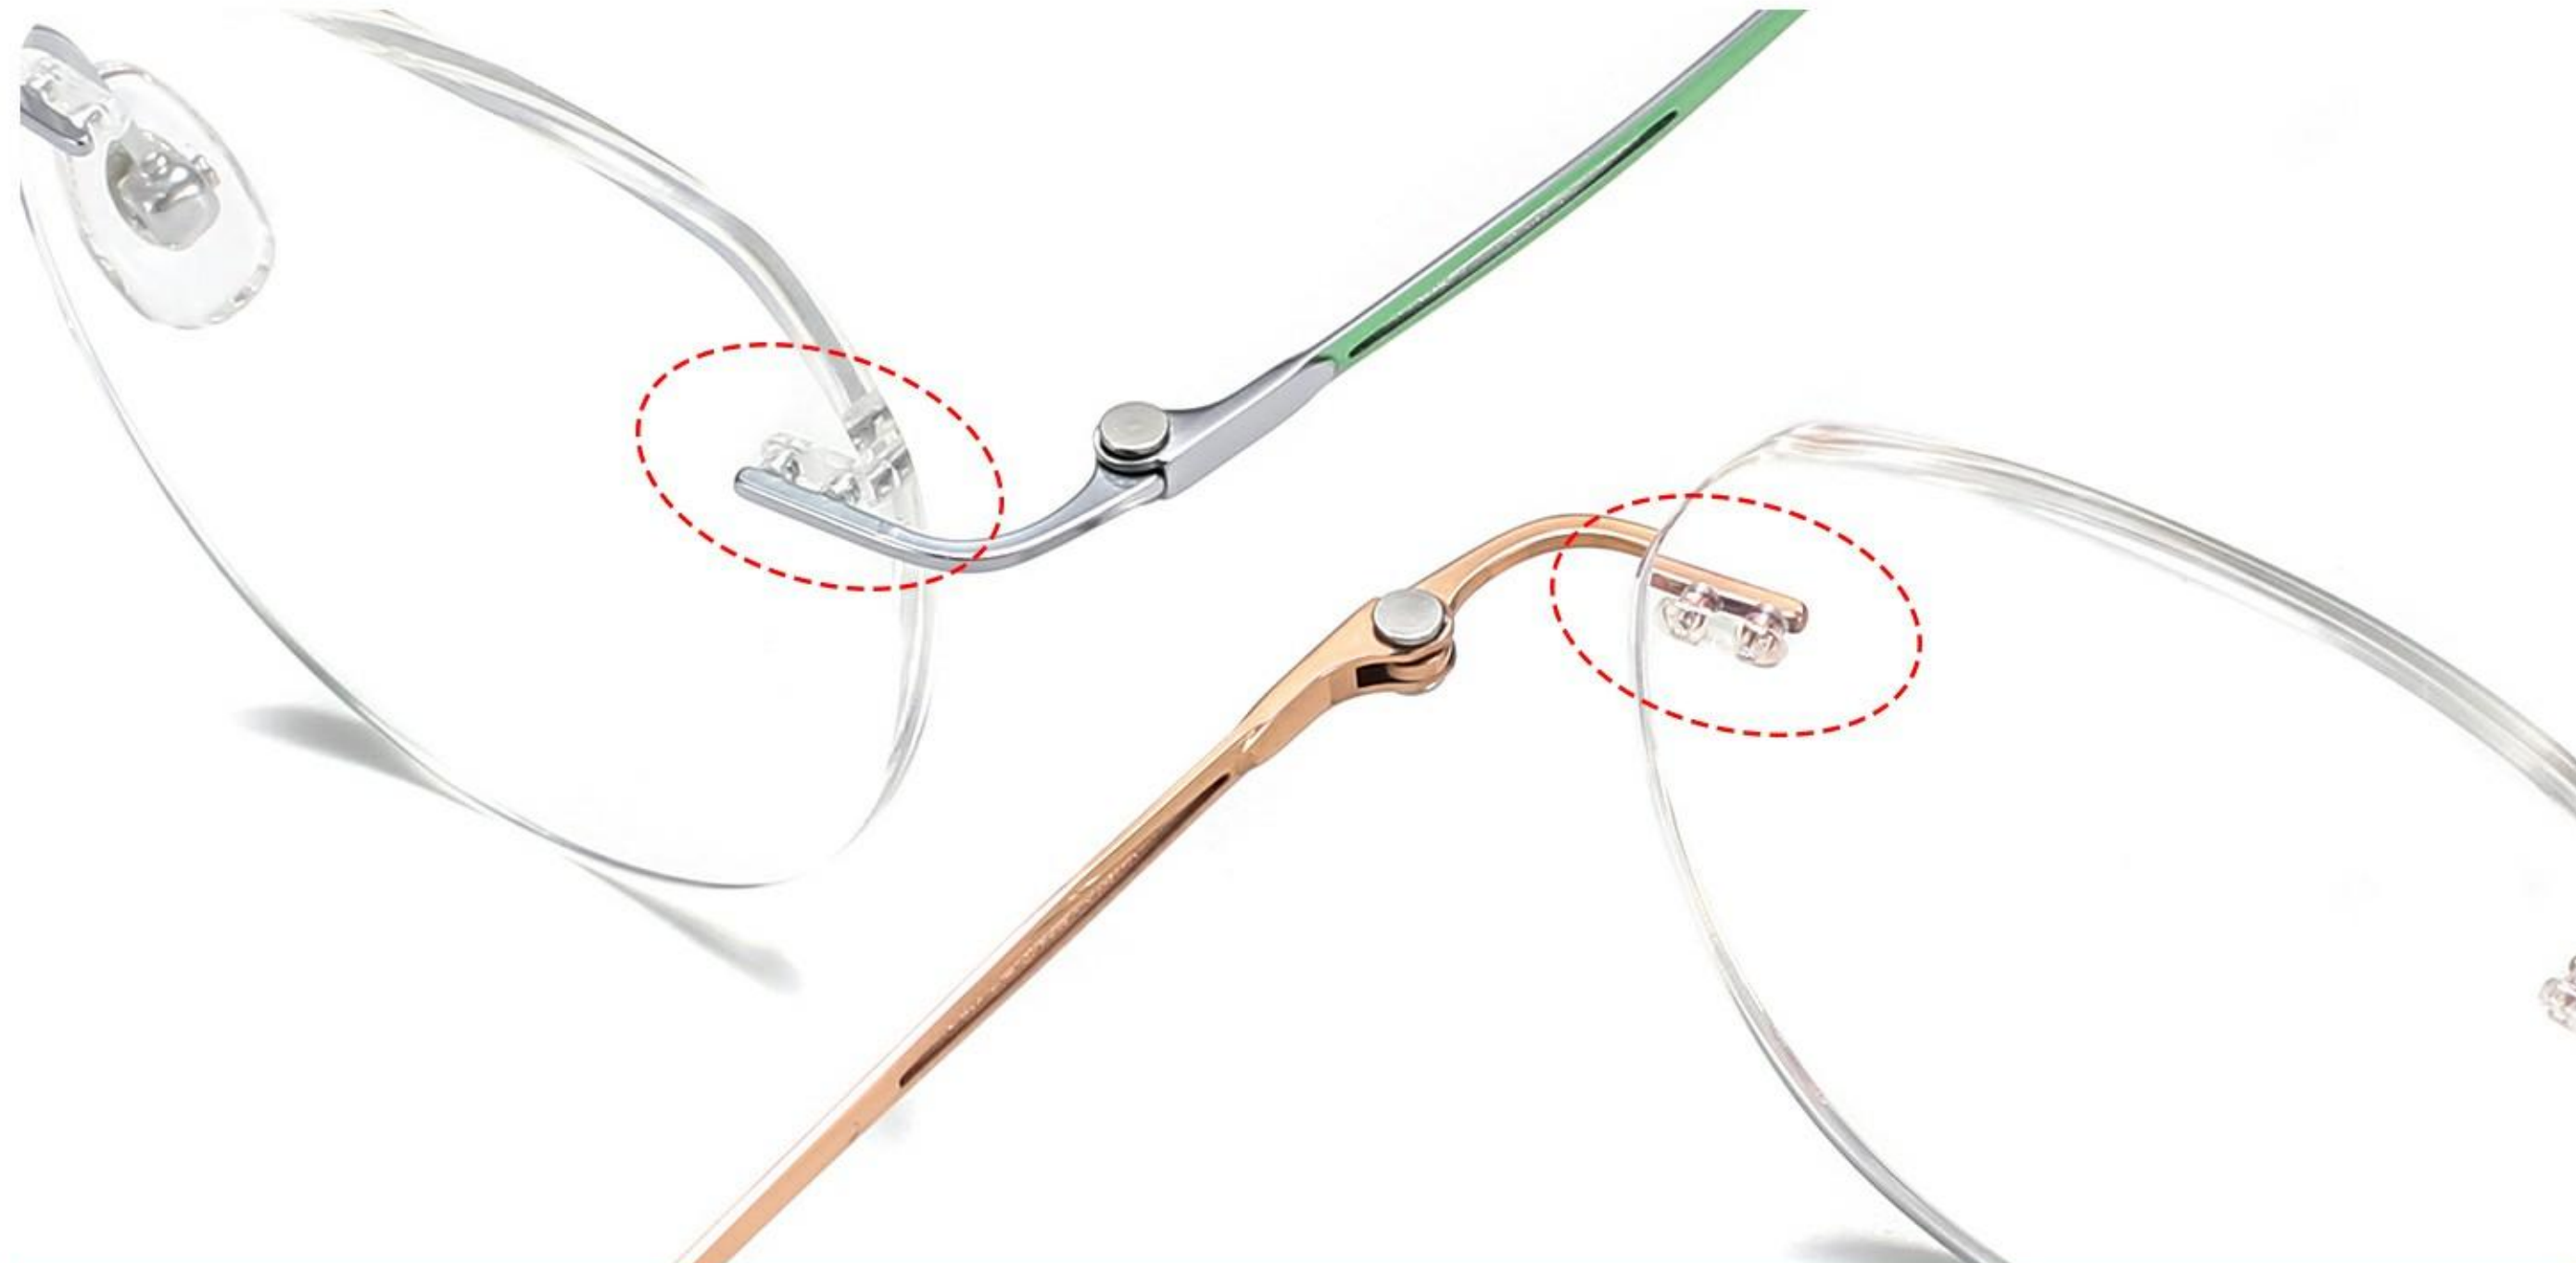

超轻舒适
 ULTRA LIGHT

超弹镜腿
 ULTRA-FLEXIBLE LEG

时尚双色
 TWO-COLOR

时尚精致纯钛弹韧镜腿
 FASHIONABLE AND EXQUISITE PURE TITANIUM RESILIENT LENS LEGS

无螺丝
 NO SCREW

横向安全卡扣 坚固耐用不易松动
 HORIZONTAL SAFETY LATCH, STRONG AND DURABLE, NOT EASY TO LOOSEN