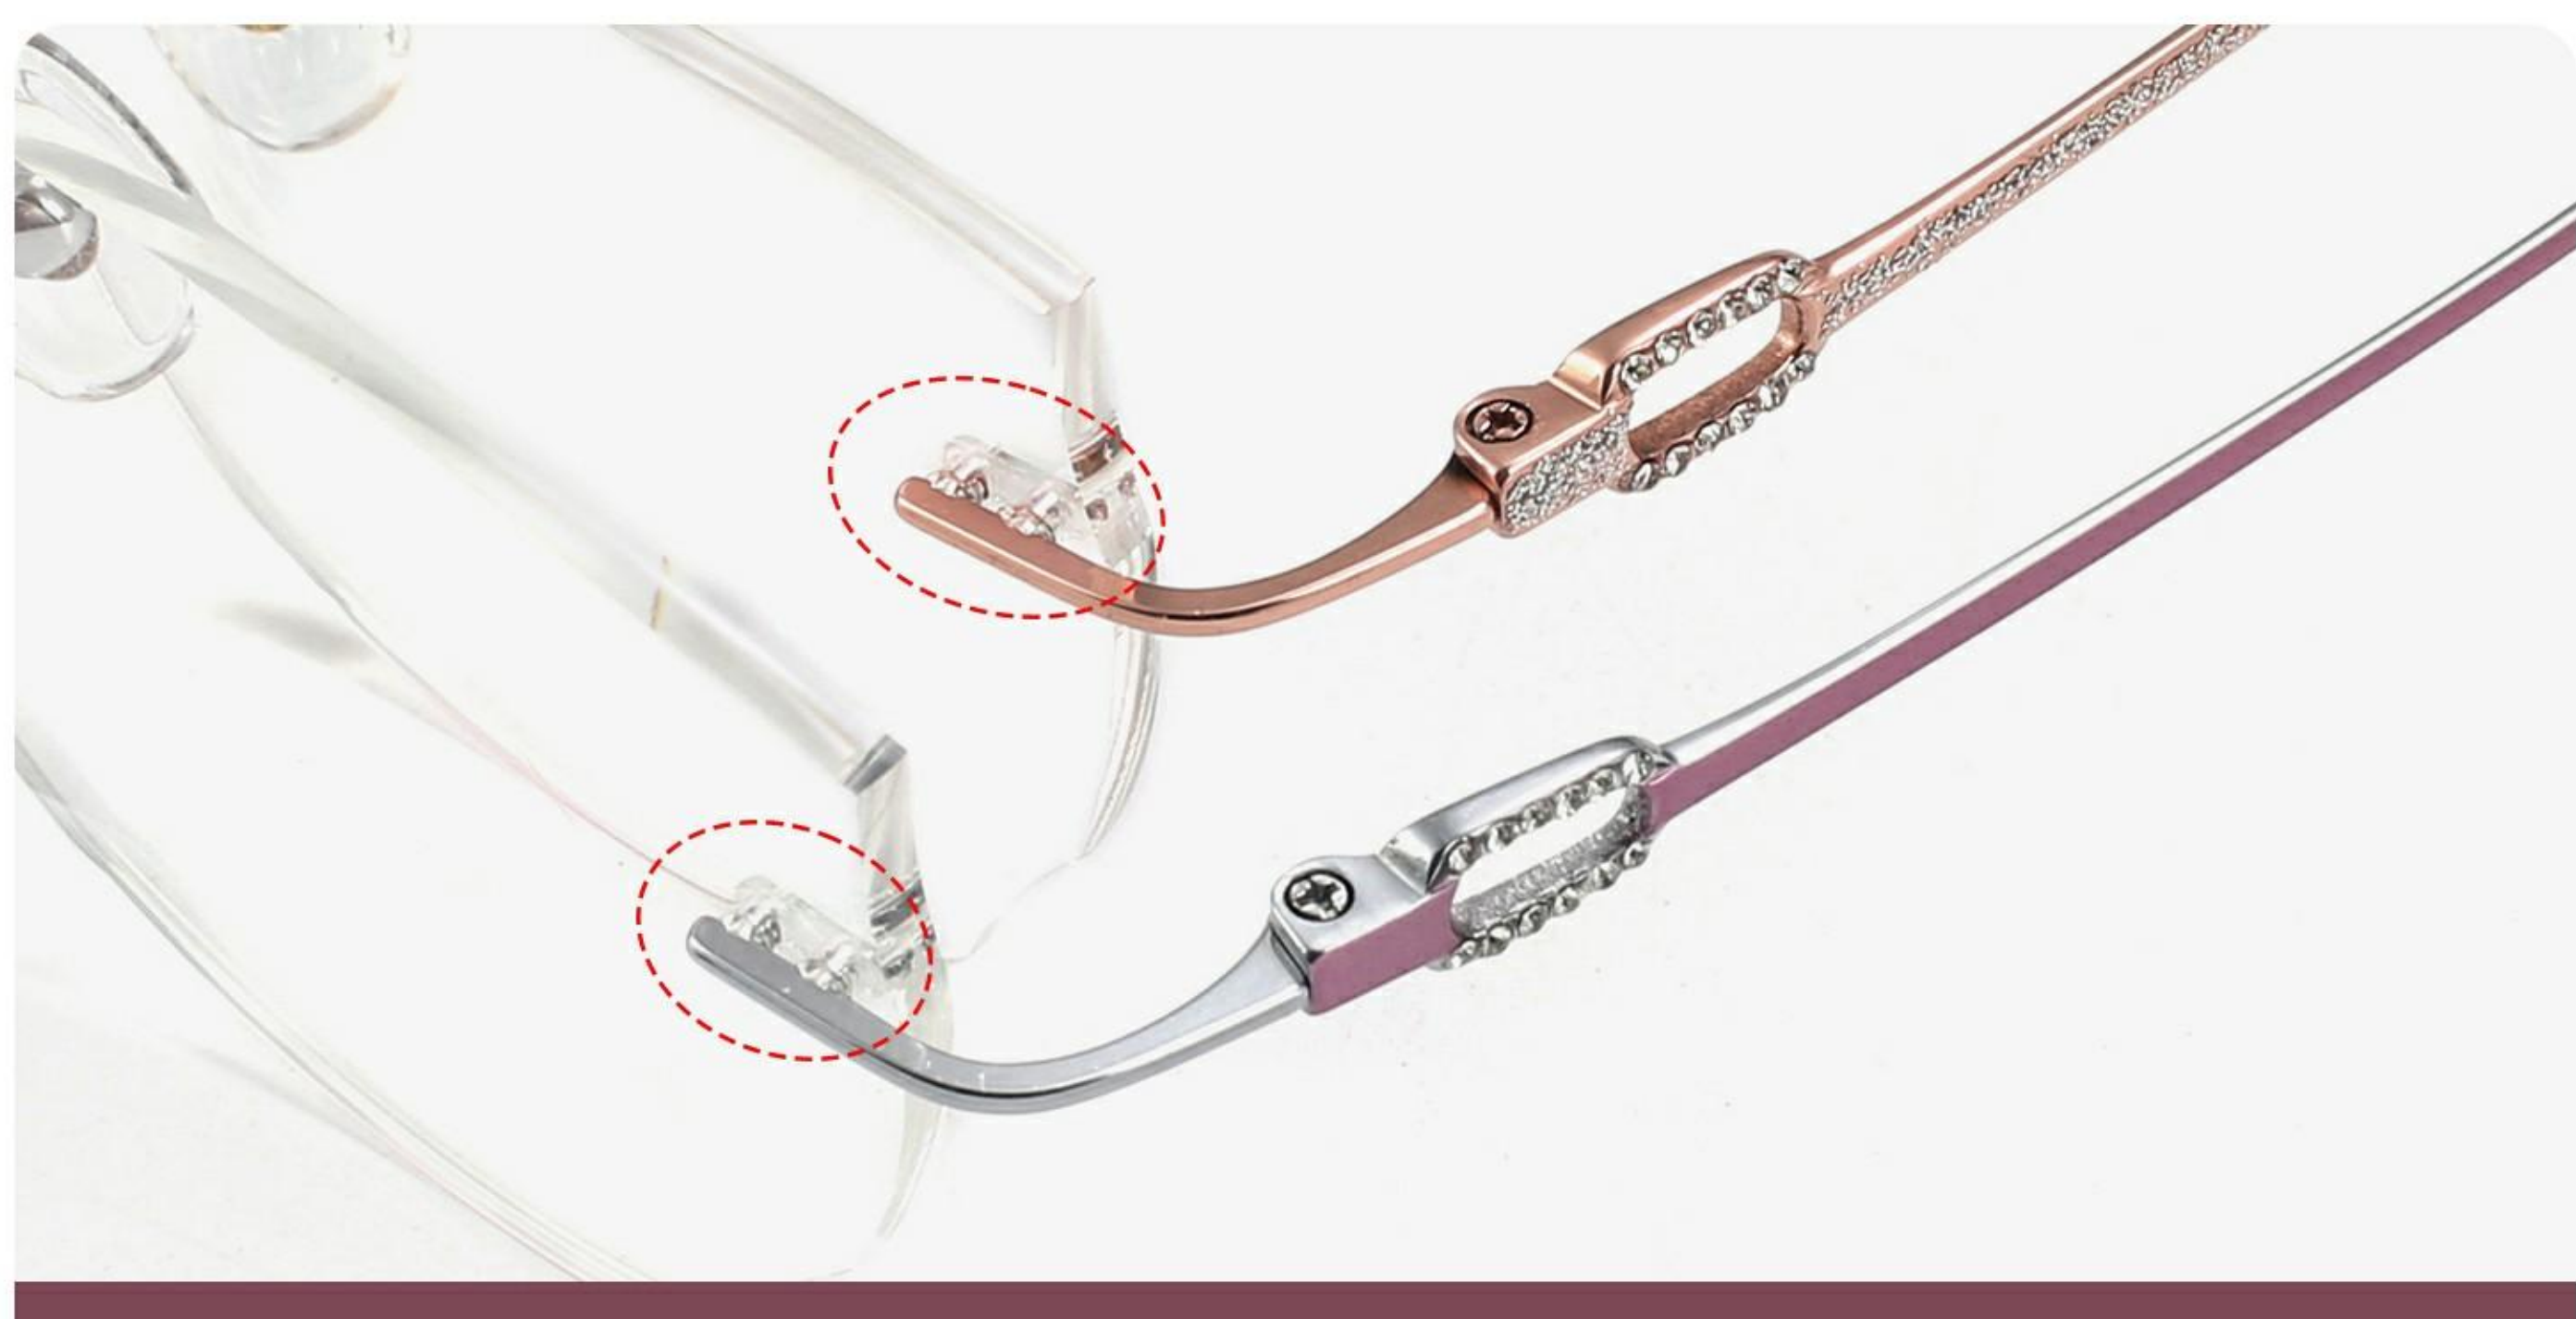

真空IP电镀
 VACUUM IP PLATING

纯钛材质
 PURE TITANIUM

超轻舒适
 ULTRA LIGHT

超弹镜腿
 ULTRA-FLEXIBLE LEG

桩头
 PILE CAP

时尚双色镶钻设计 精致显气质

FASHIONABLE DUAL-COLOR DIAMOND DESIGN, EXQUISITE AND ELEGANT.

无螺丝
 NO SCREW