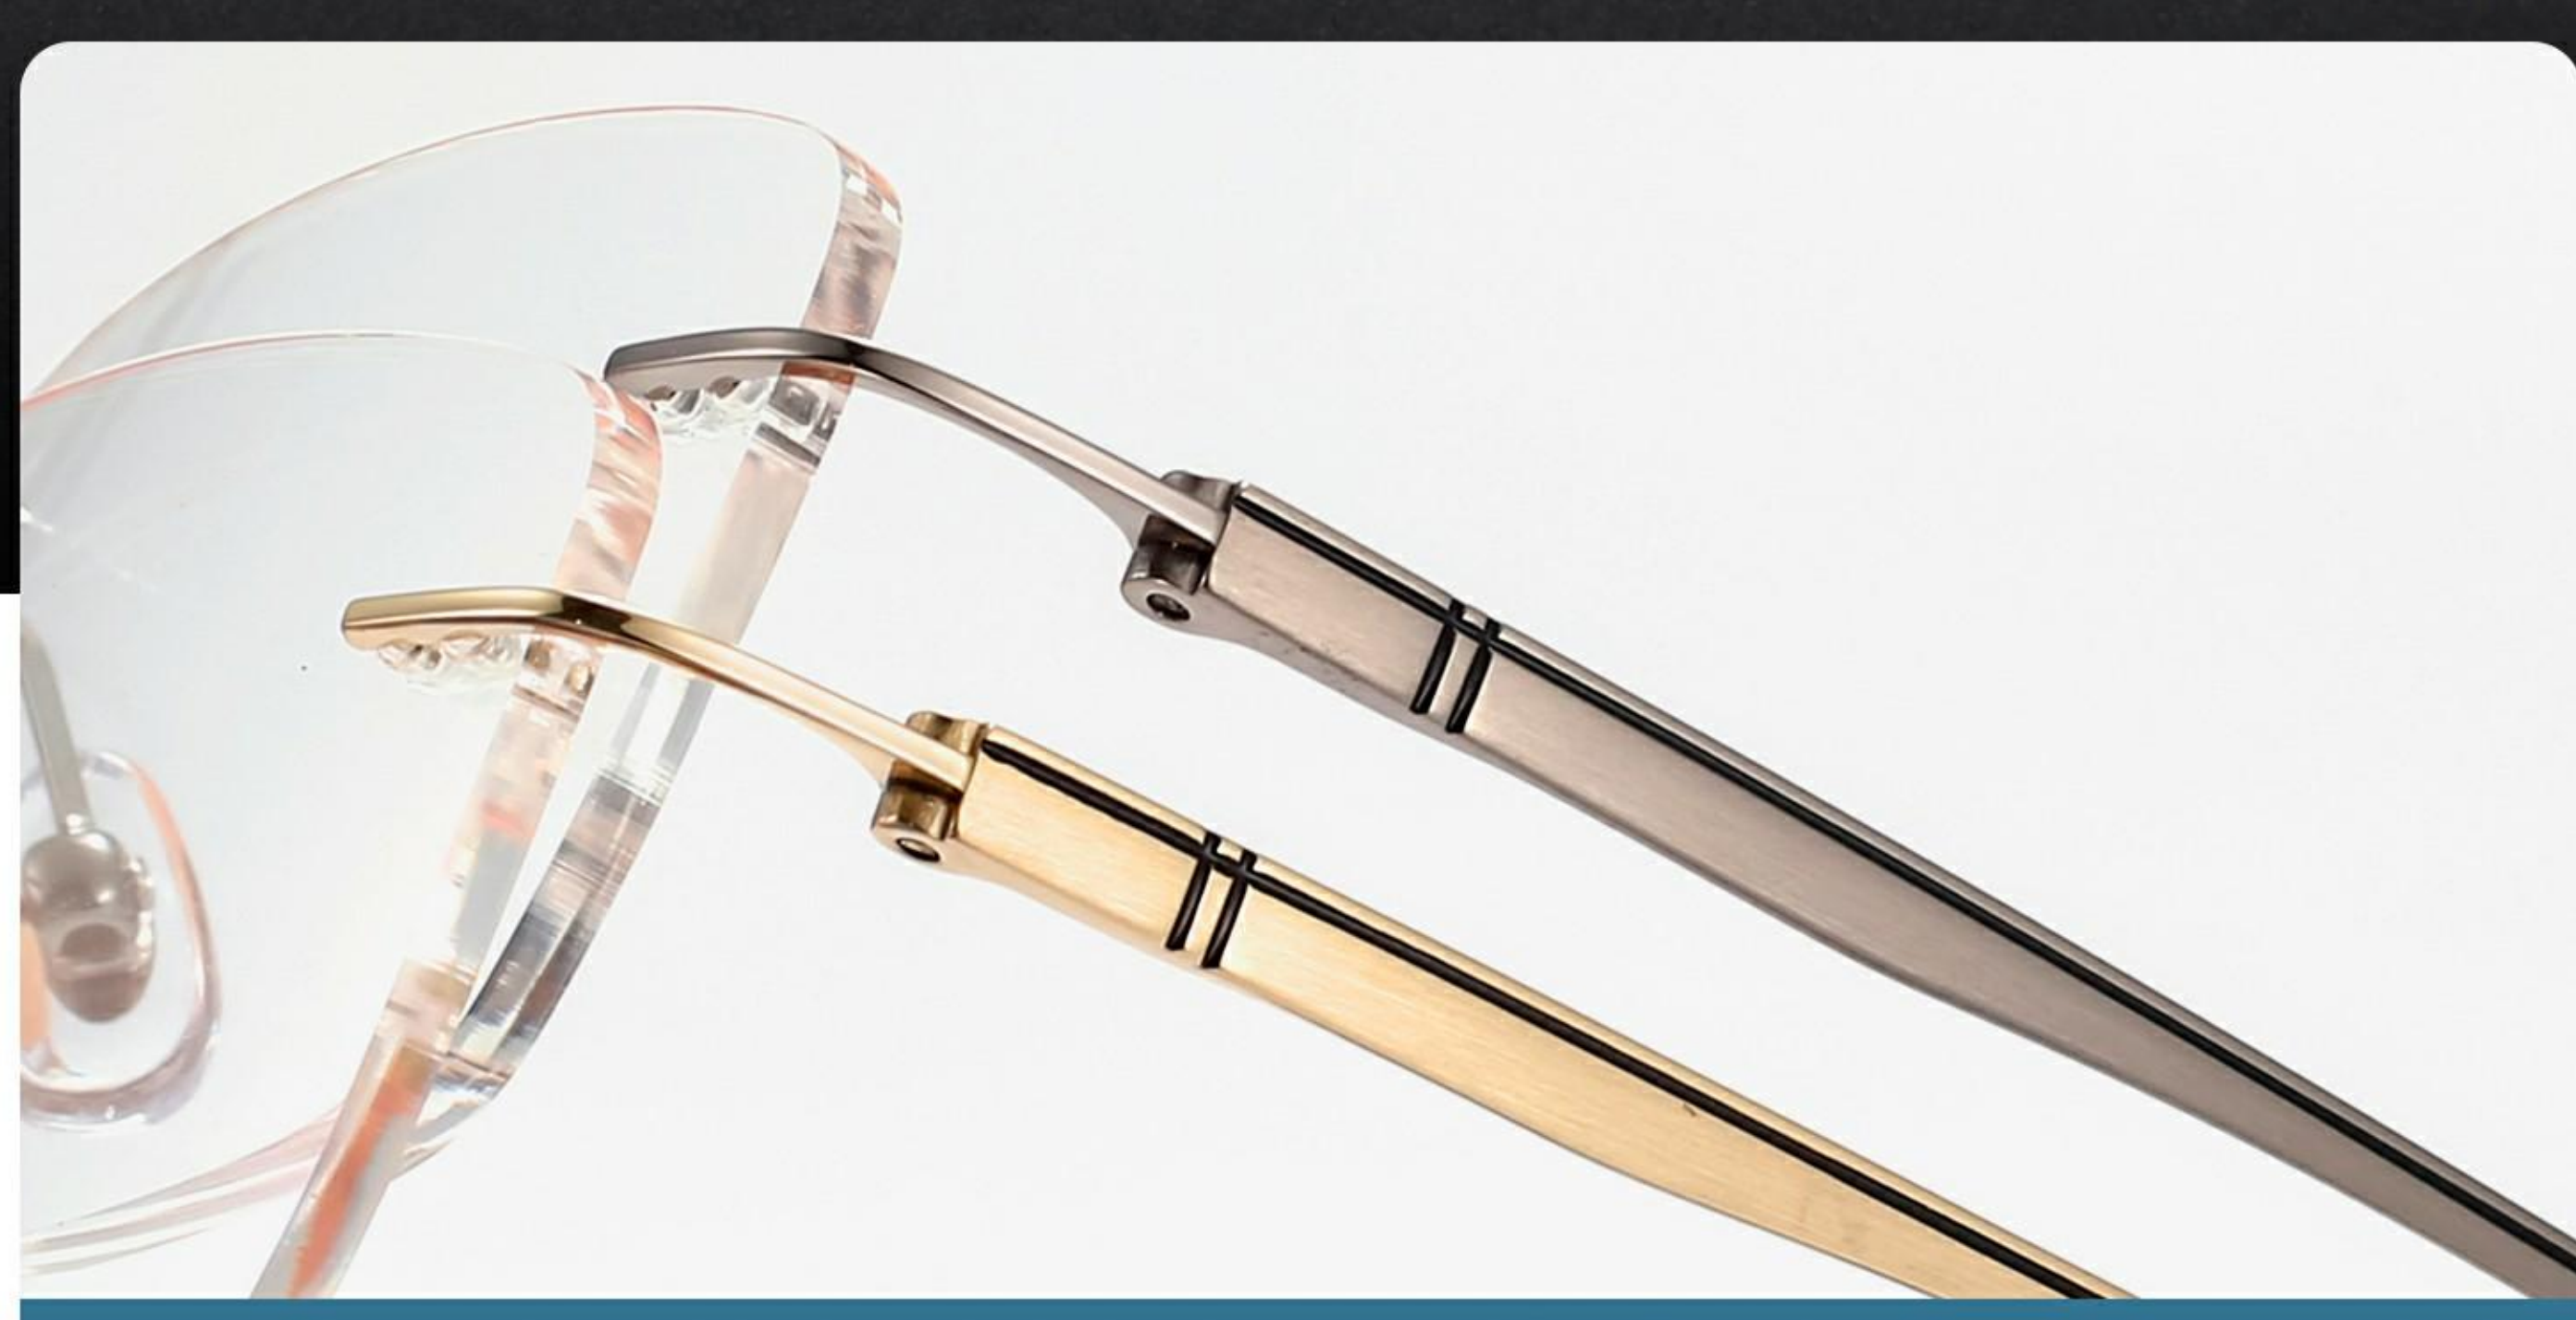

超弹镜腿
ULTRA-FLEXIBLE LEG

桩头
PILE CAP

立体压纹设计 增加层次感

THREE-DIMENSIONAL EMBOSSED DESIGN TO ADD A SENSE OF DEPTH

无螺丝
NO SCREW

横向安全卡扣 坚固耐用不易松动

HORIZONTAL SAFETY LATCH, STRONG AND DURABLE, NOT EASY TO LOOSEN

型号/ MODEL: Z1811