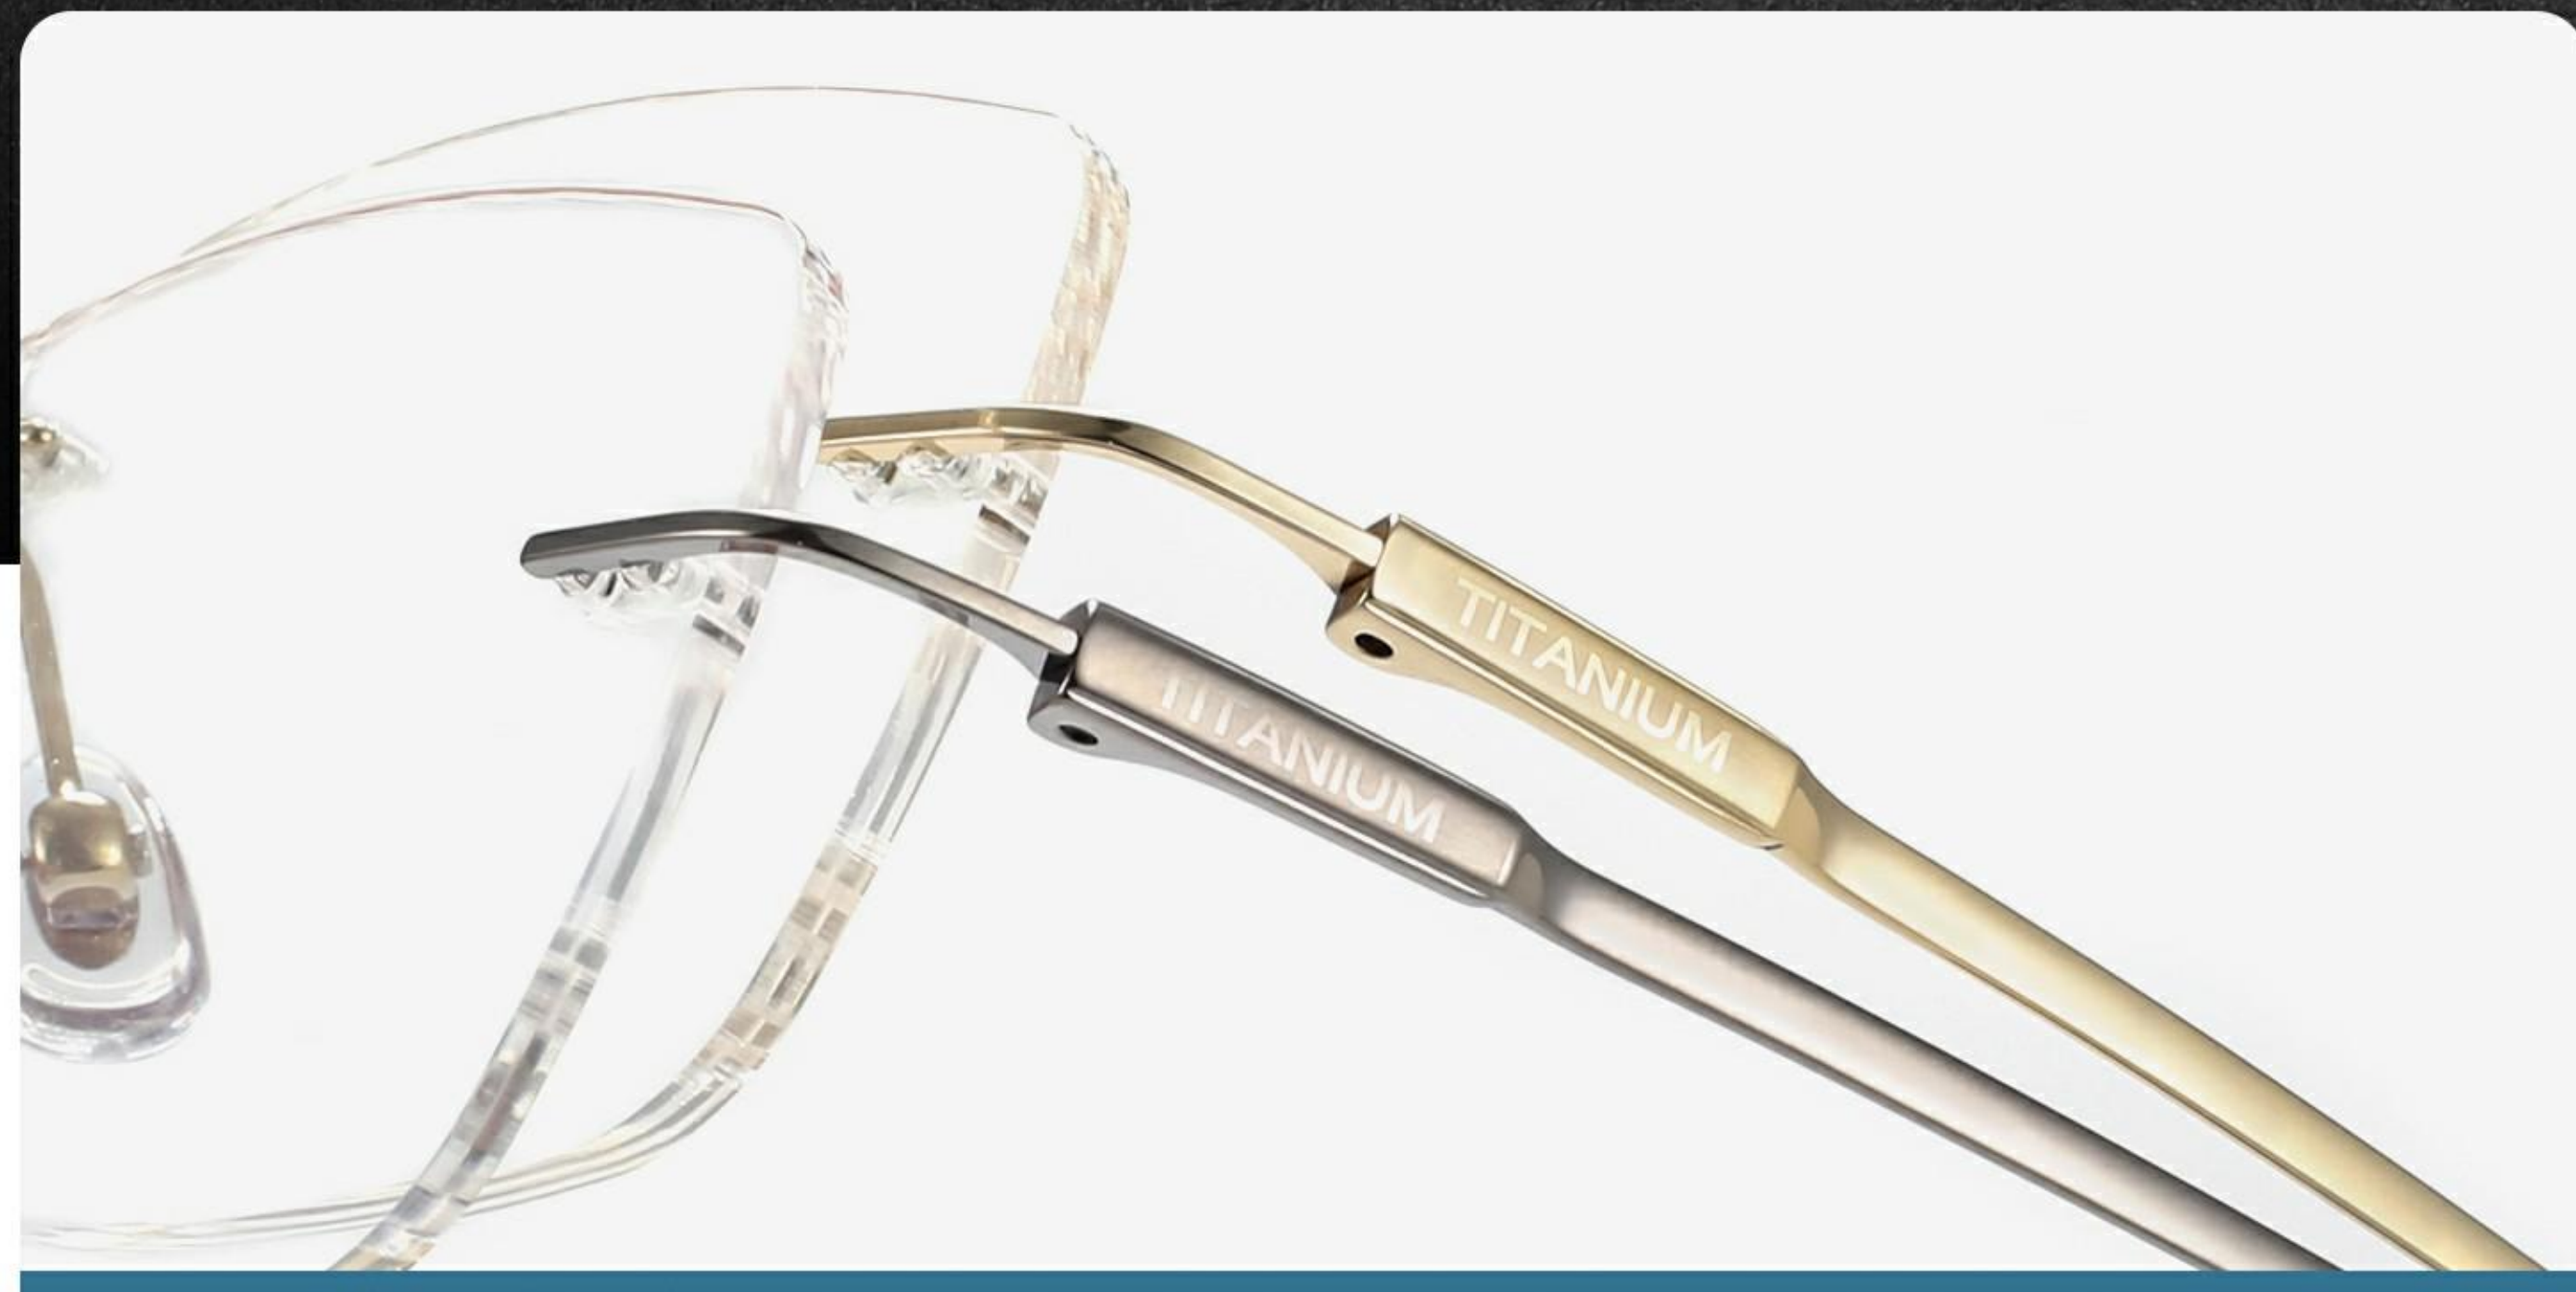

超轻舒适
ULTRA LIGHT

超弹镜腿
ULTRA-FLEXIBLE LEG

牢固铰链

FIRM HINGE

时尚纯钛弹韧镜腿

FASHIONABLE RESILIENT PURE TITANIUM FRAME

无螺丝

NO SCREW