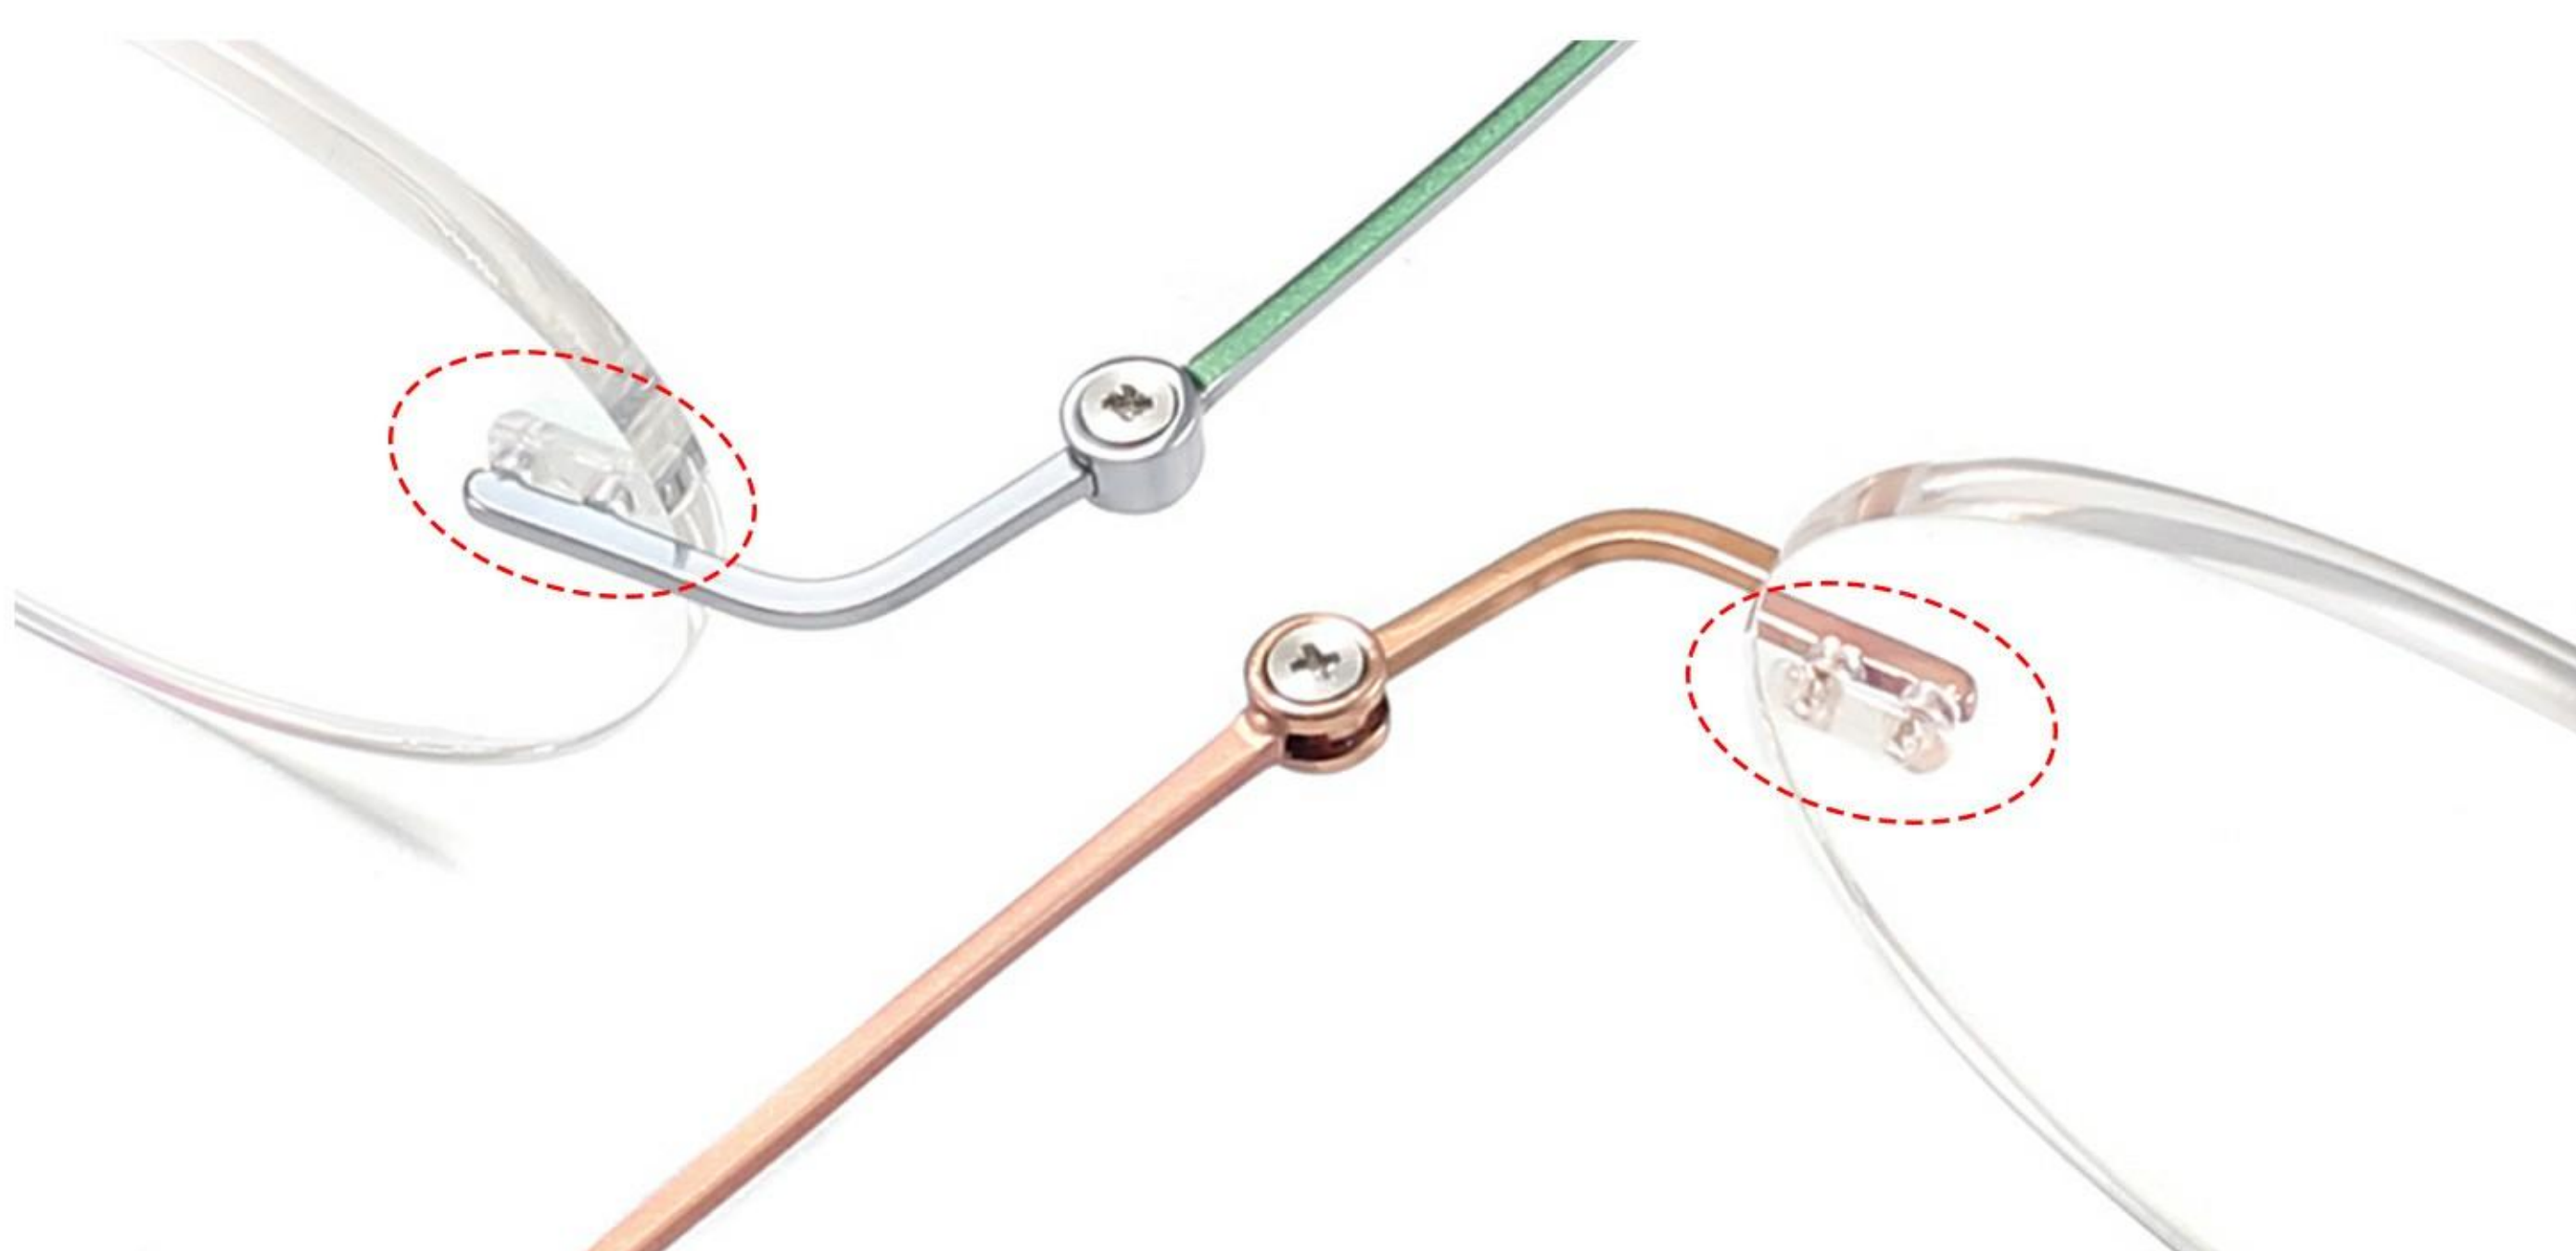

TI

纯钛材质
PURE TITANIUM

超轻舒适
ULTRA LIGHT

超弹镜腿
ULTRA-FLEXIBLE LEG

时尚双色
TWO-COLOR

时尚精致纯钛弹韧镜腿
FASHIONABLE AND EXQUISITE PURE TITANIUM RESILIENT LENS LEGS

无螺丝
NO SCREW

横向安全卡扣 坚固耐用不易松动
HORIZONTAL SAFETY LATCH, STRONG AND DURABLE, NOT EASY TO LOOSEN