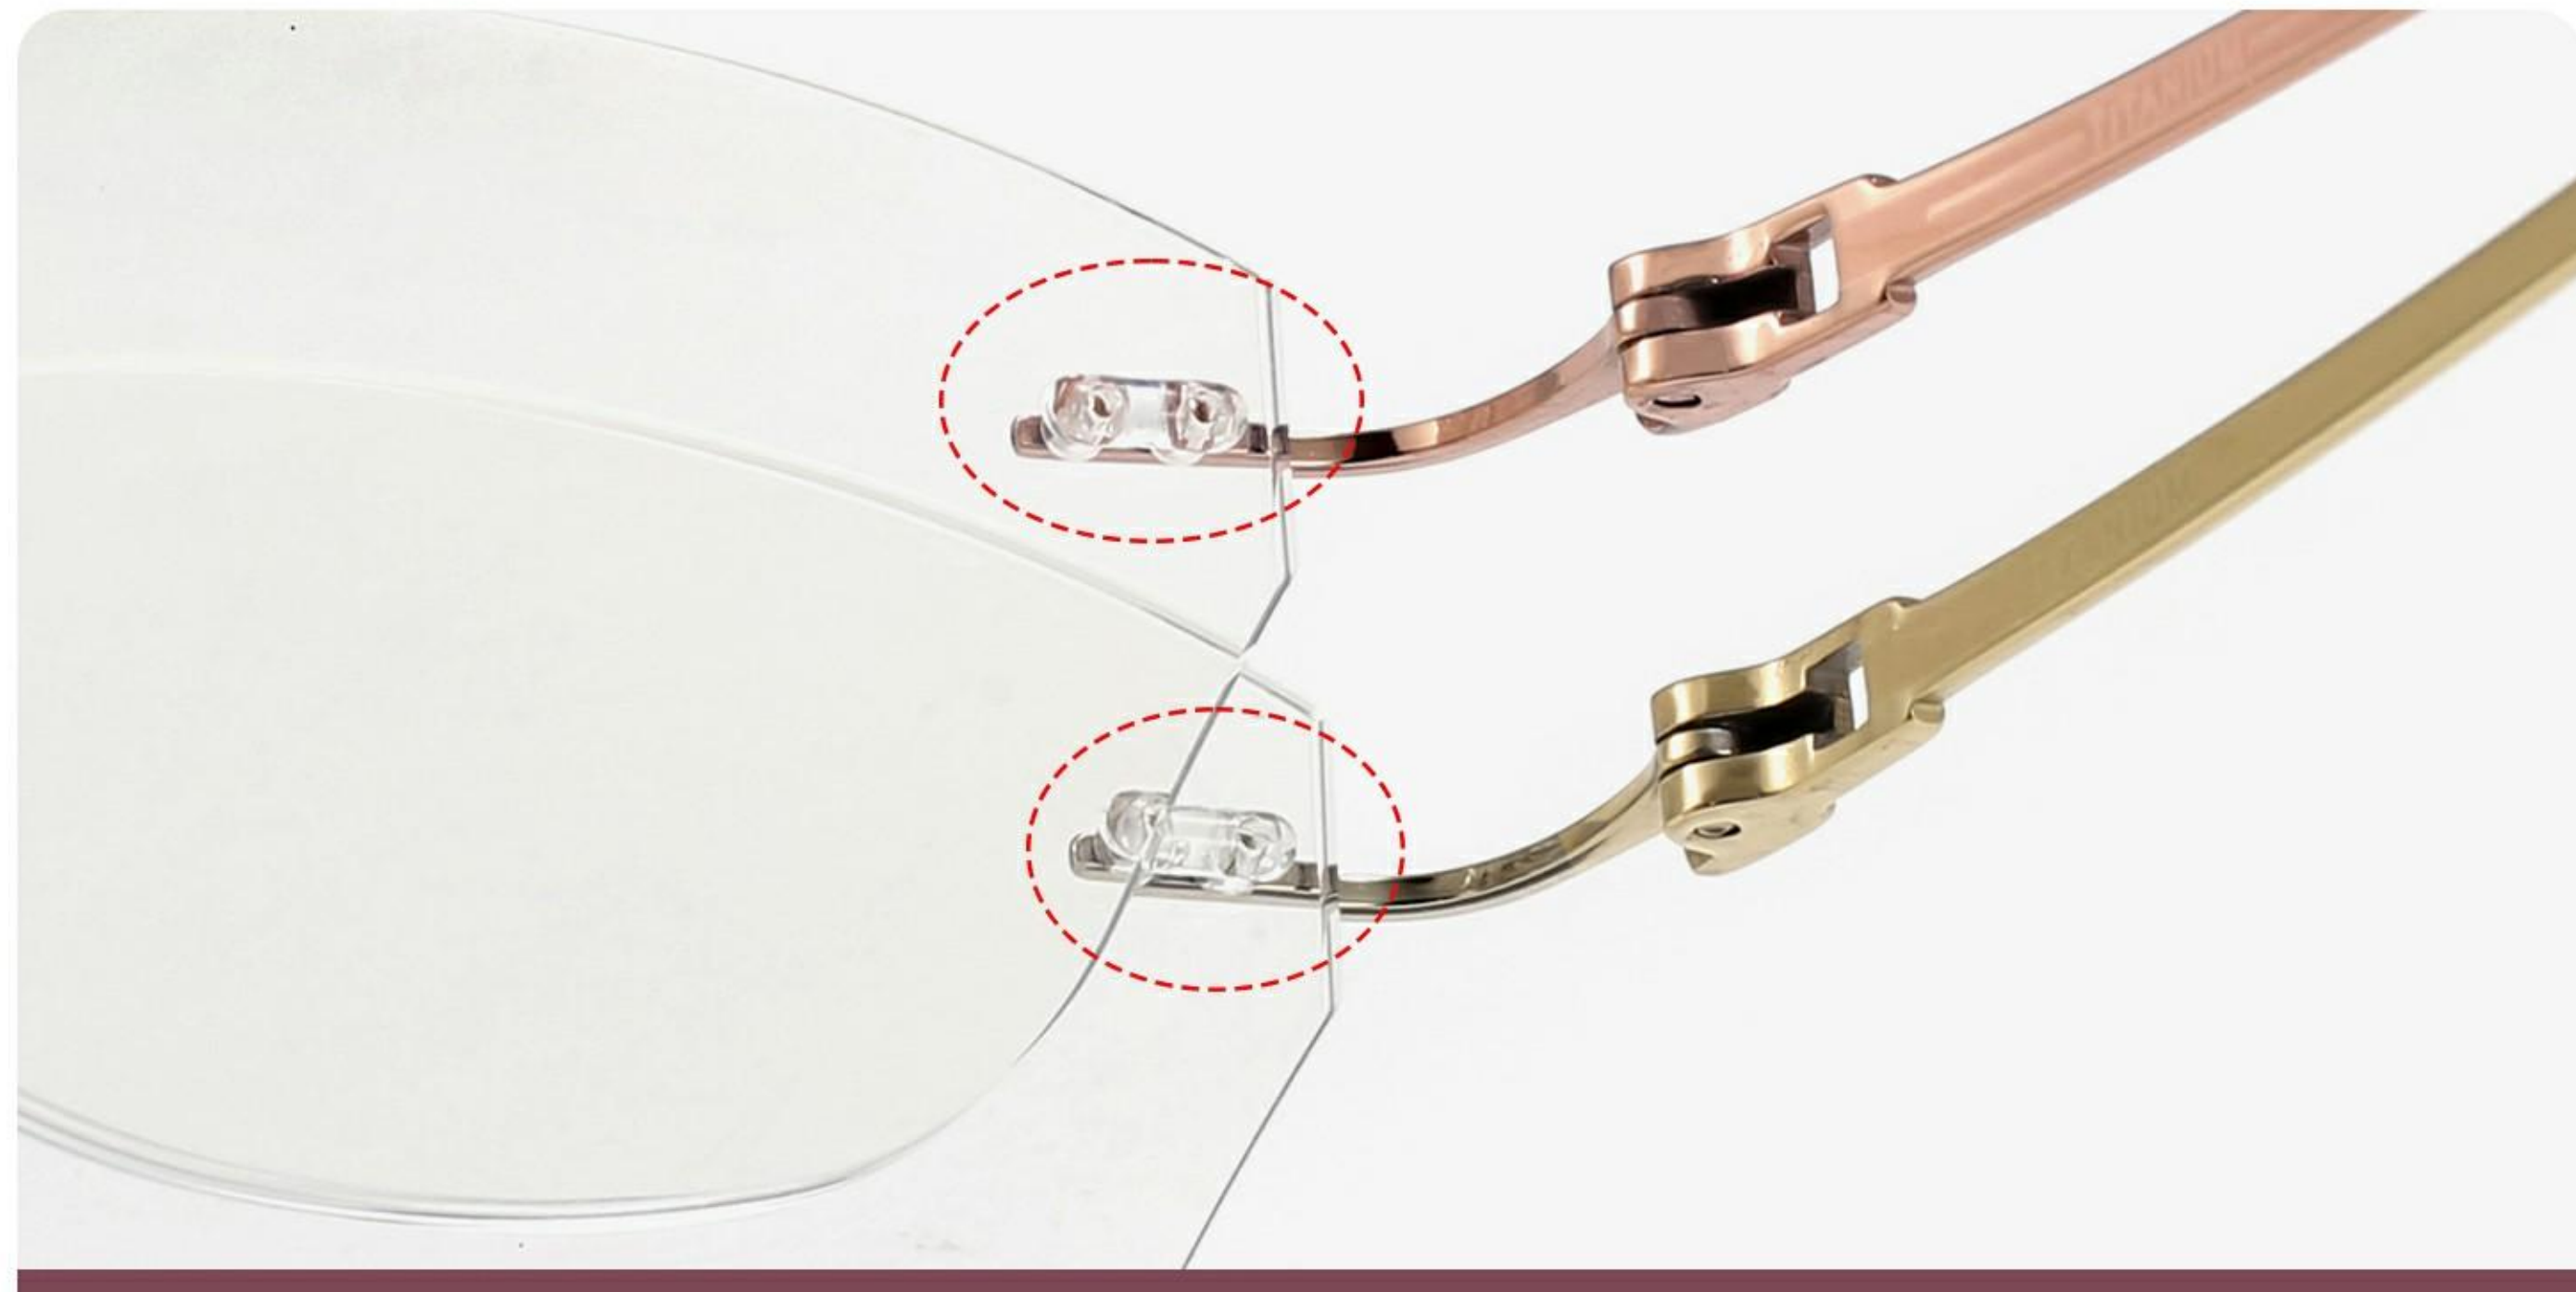

超轻舒适
 ULTRA LIGHT

超弹镜腿
 ULTRA-FLEXIBLE LEG

桩头
 PILE CAP

镶钻印花镂空设计 尽显女性柔美 魅力

THE DIAMOND-STUDDED PRINT DESIGN HIGHLIGHTS THE FEMININITY OF WOMEN.

无螺丝
 NO SCREW

横向安全卡扣 坚固耐用不易松动

HORIZONTAL SAFETY LATCH, STRONG AND DURABLE, NOT EASY TO LOOSEN