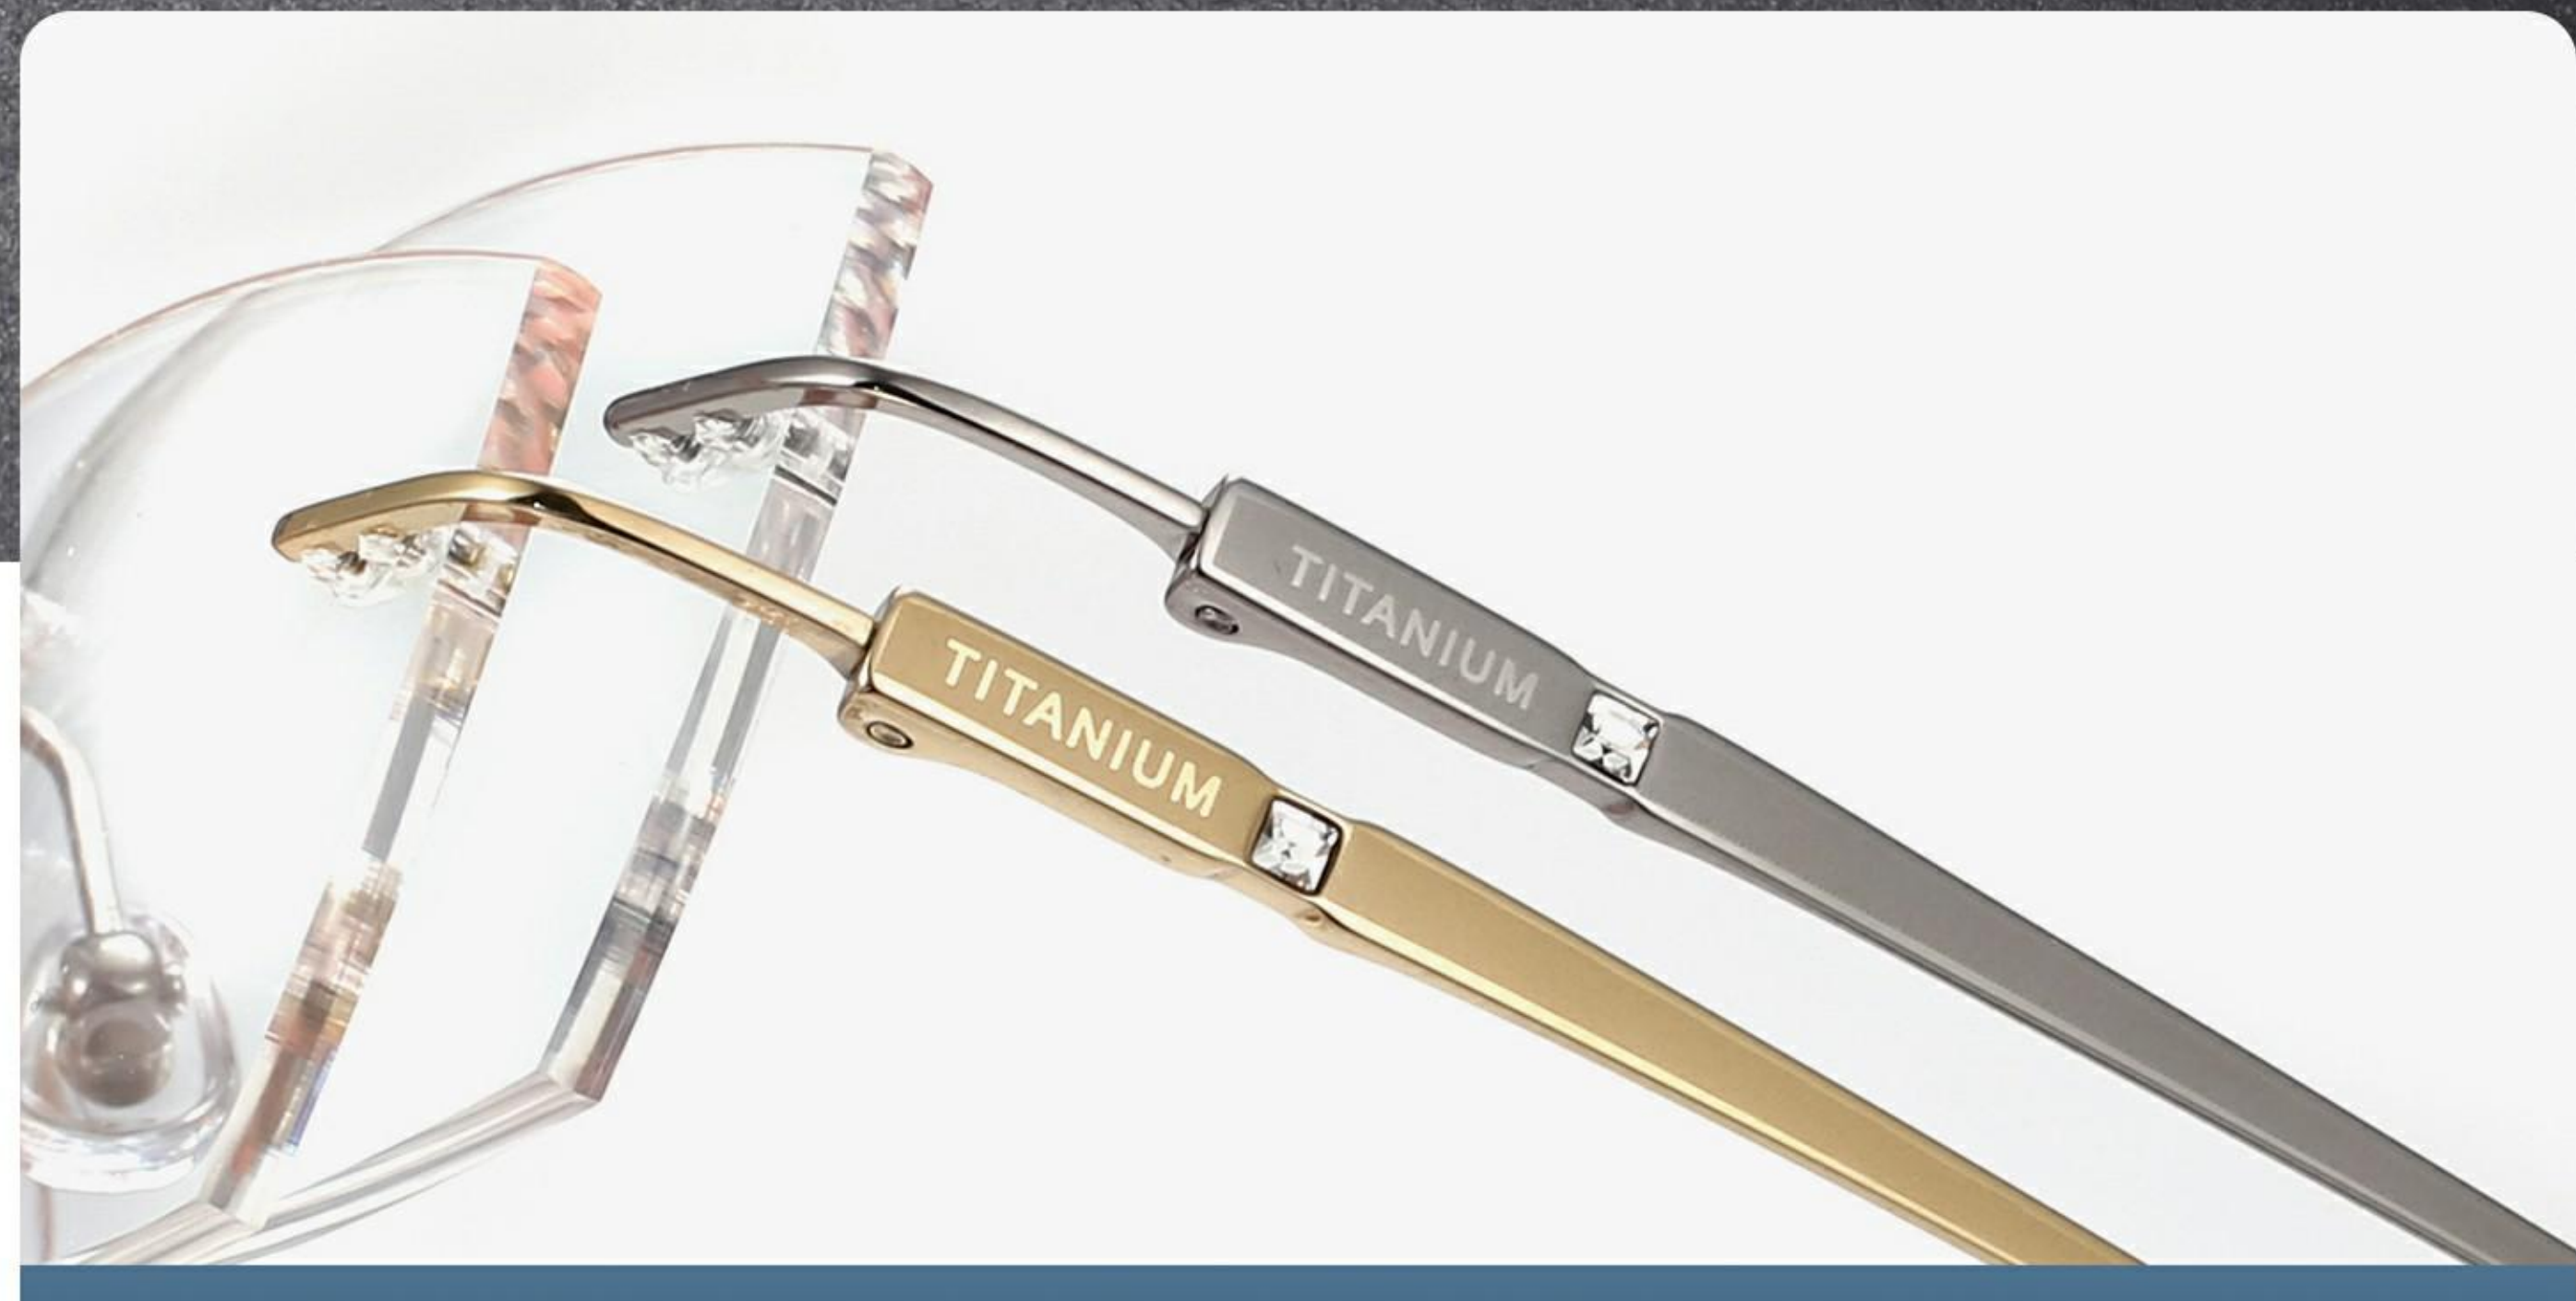

PURE TITANIUM FRAMELESS
纯钛商务无框镜架

真空IP电镀
 VACUUM IP PLATING

纯钛材质
 PURE TITANIUM

超轻舒适
 ULTRA LIGHT

超弹镜腿
 ULTRA-FLEXIBLE LEG

桩头

PILE CAP

镶钻工艺 轻奢高档 精致侧颜

DIAMOND INLAY TECHNOLOGY, LIGHT LUXURY AND HIGH-END EXQUISITE SIDE PROFILE

无螺丝

NO SCREW

横向安全卡扣 坚固耐用不易松动

HORIZONTAL SAFETY LATCH, STRONG AND DURABLE, NOT EASY TO LOOSEN

型号/ MODEL: **Z1819**

颜色/ COLOR: **3**

材质/ MATERIAL: **TITANIUM IP**