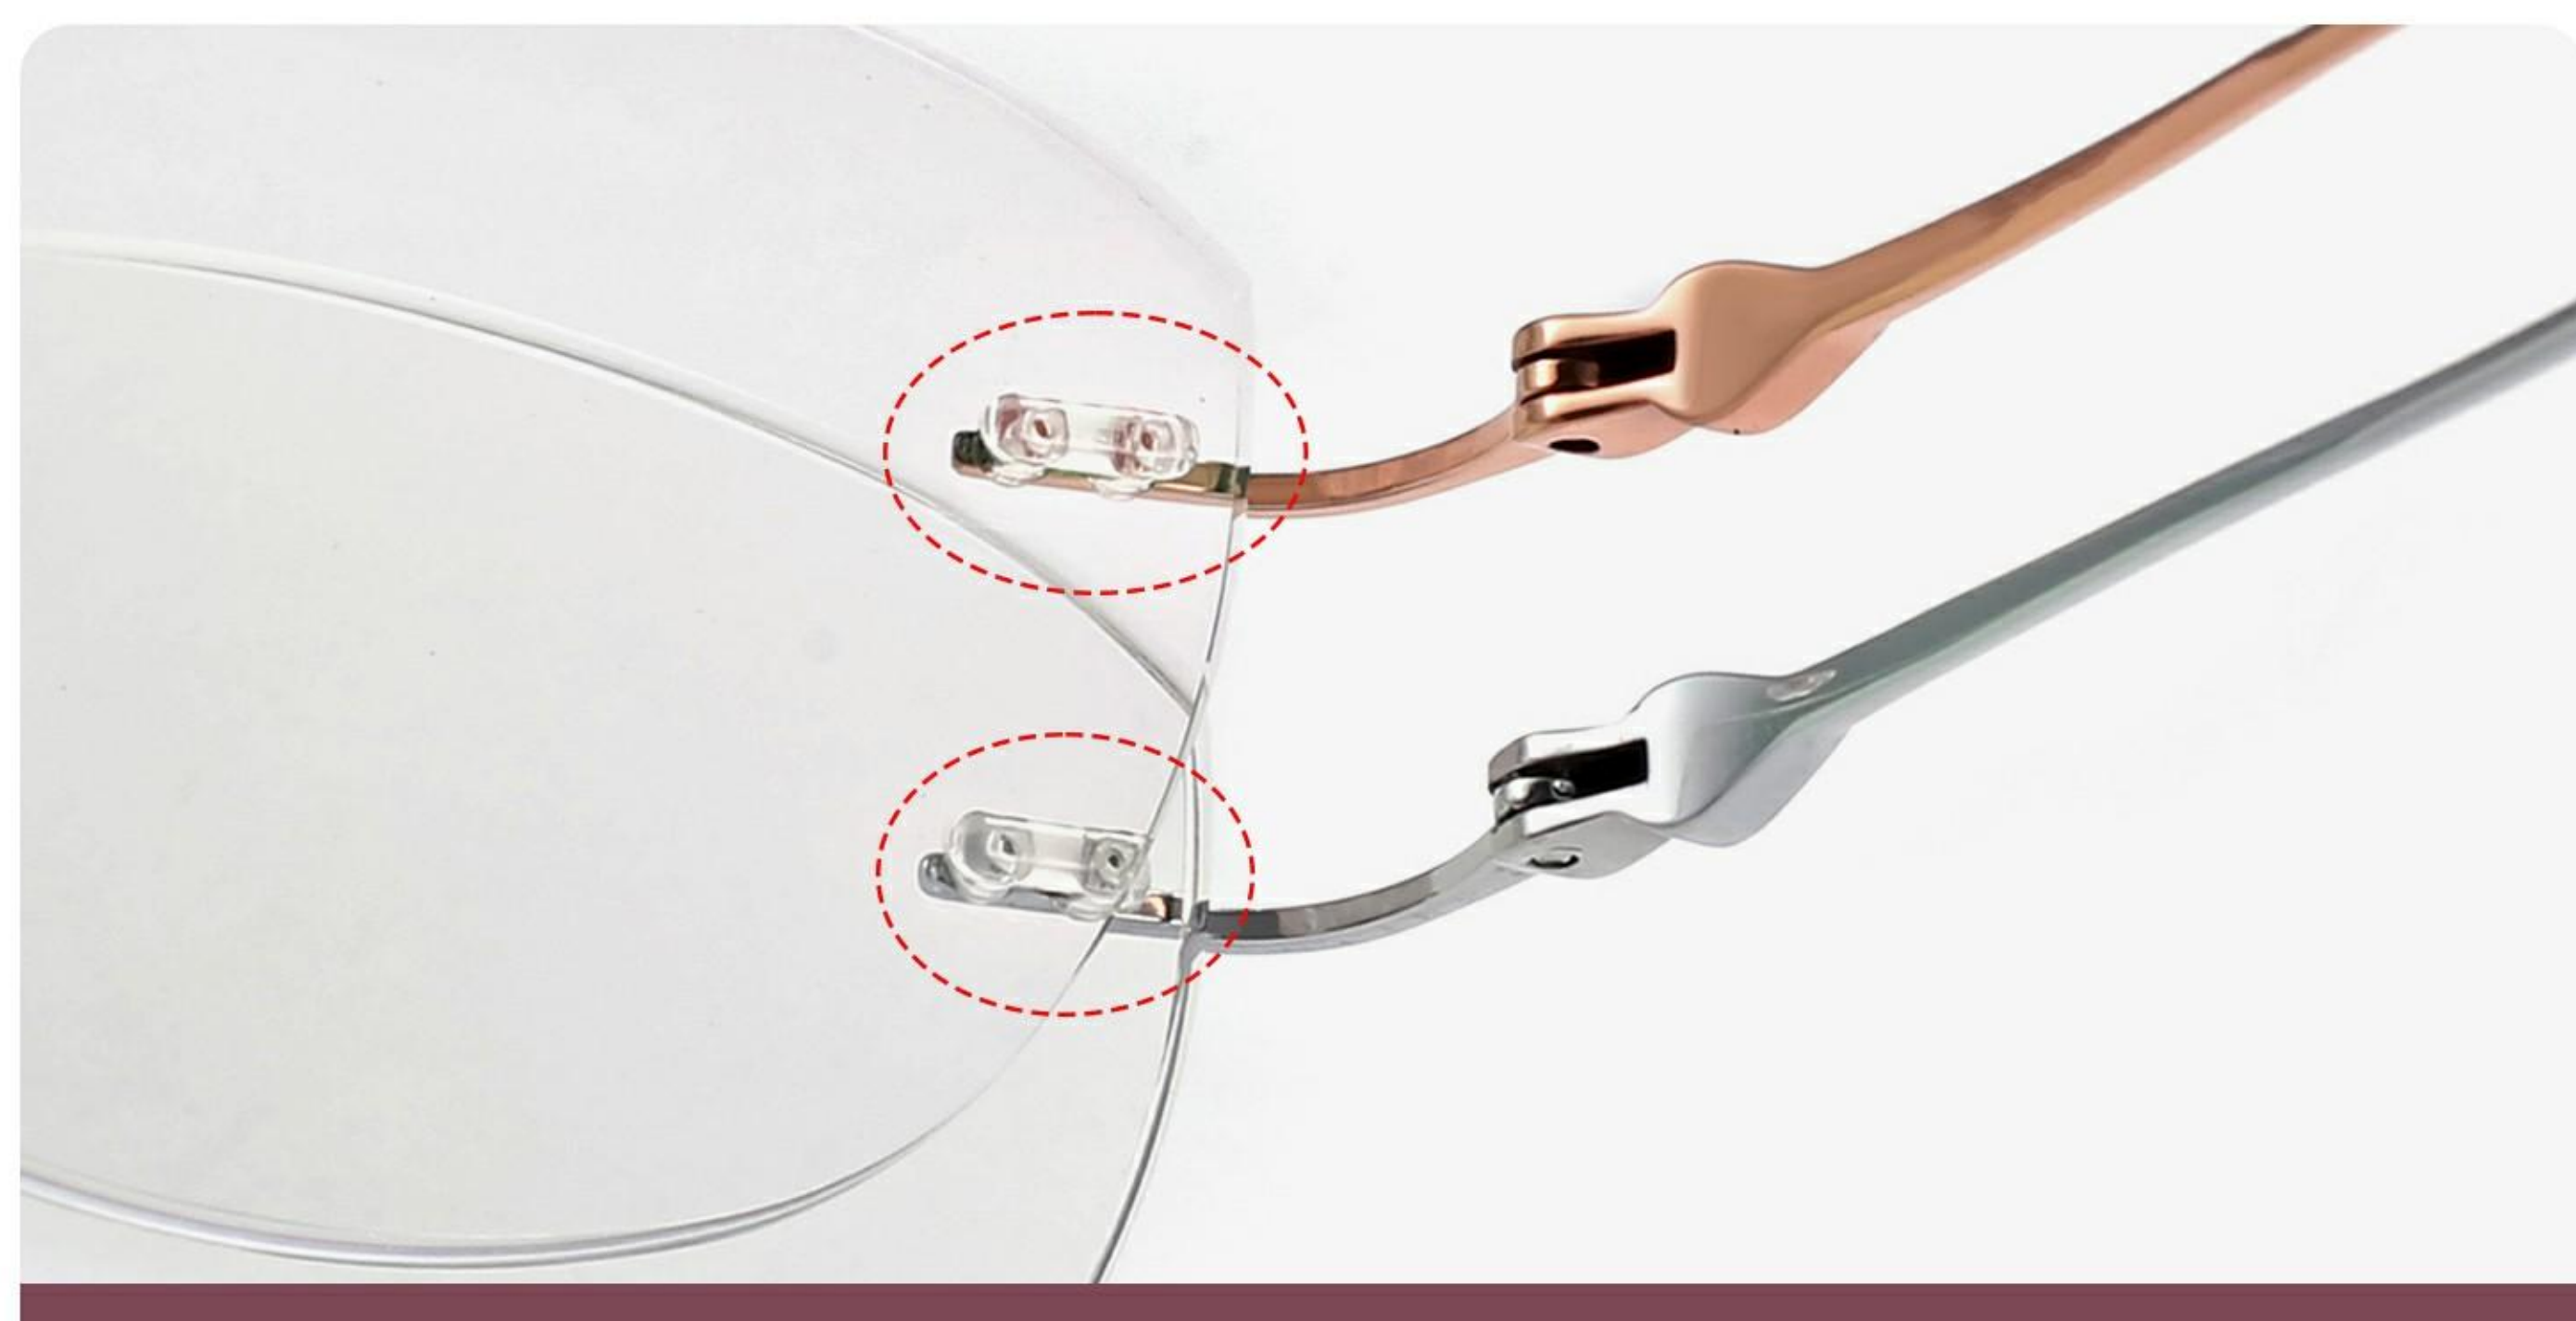

真空IP电镀
VACUUM IP PLATING

TI

纯钛材质
PURE TITANIUM

超轻舒适
ULTRA LIGHT

超弹镜腿
ULTRA-FLEXIBLE LEG

桩头
PILE CAP

镶钻设计 轻奢优雅 更显魅力

DIAMOND DESIGN, LIGHT LUXURY AND ELEGANCE, MORE CHARM

无螺丝
NO SCREW

横向安全卡扣 坚固耐用不易松动

HORIZONTAL SAFETY LATCH, STRONG AND DURABLE, NOT EASY TO LOOSEN

型号/ MODEL: Z1818

颜色/ COLOR: 3

材质/ MATERIAL: TITANIUM IP

类型/ TYPE: No frame

Frame width
眼镜内宽