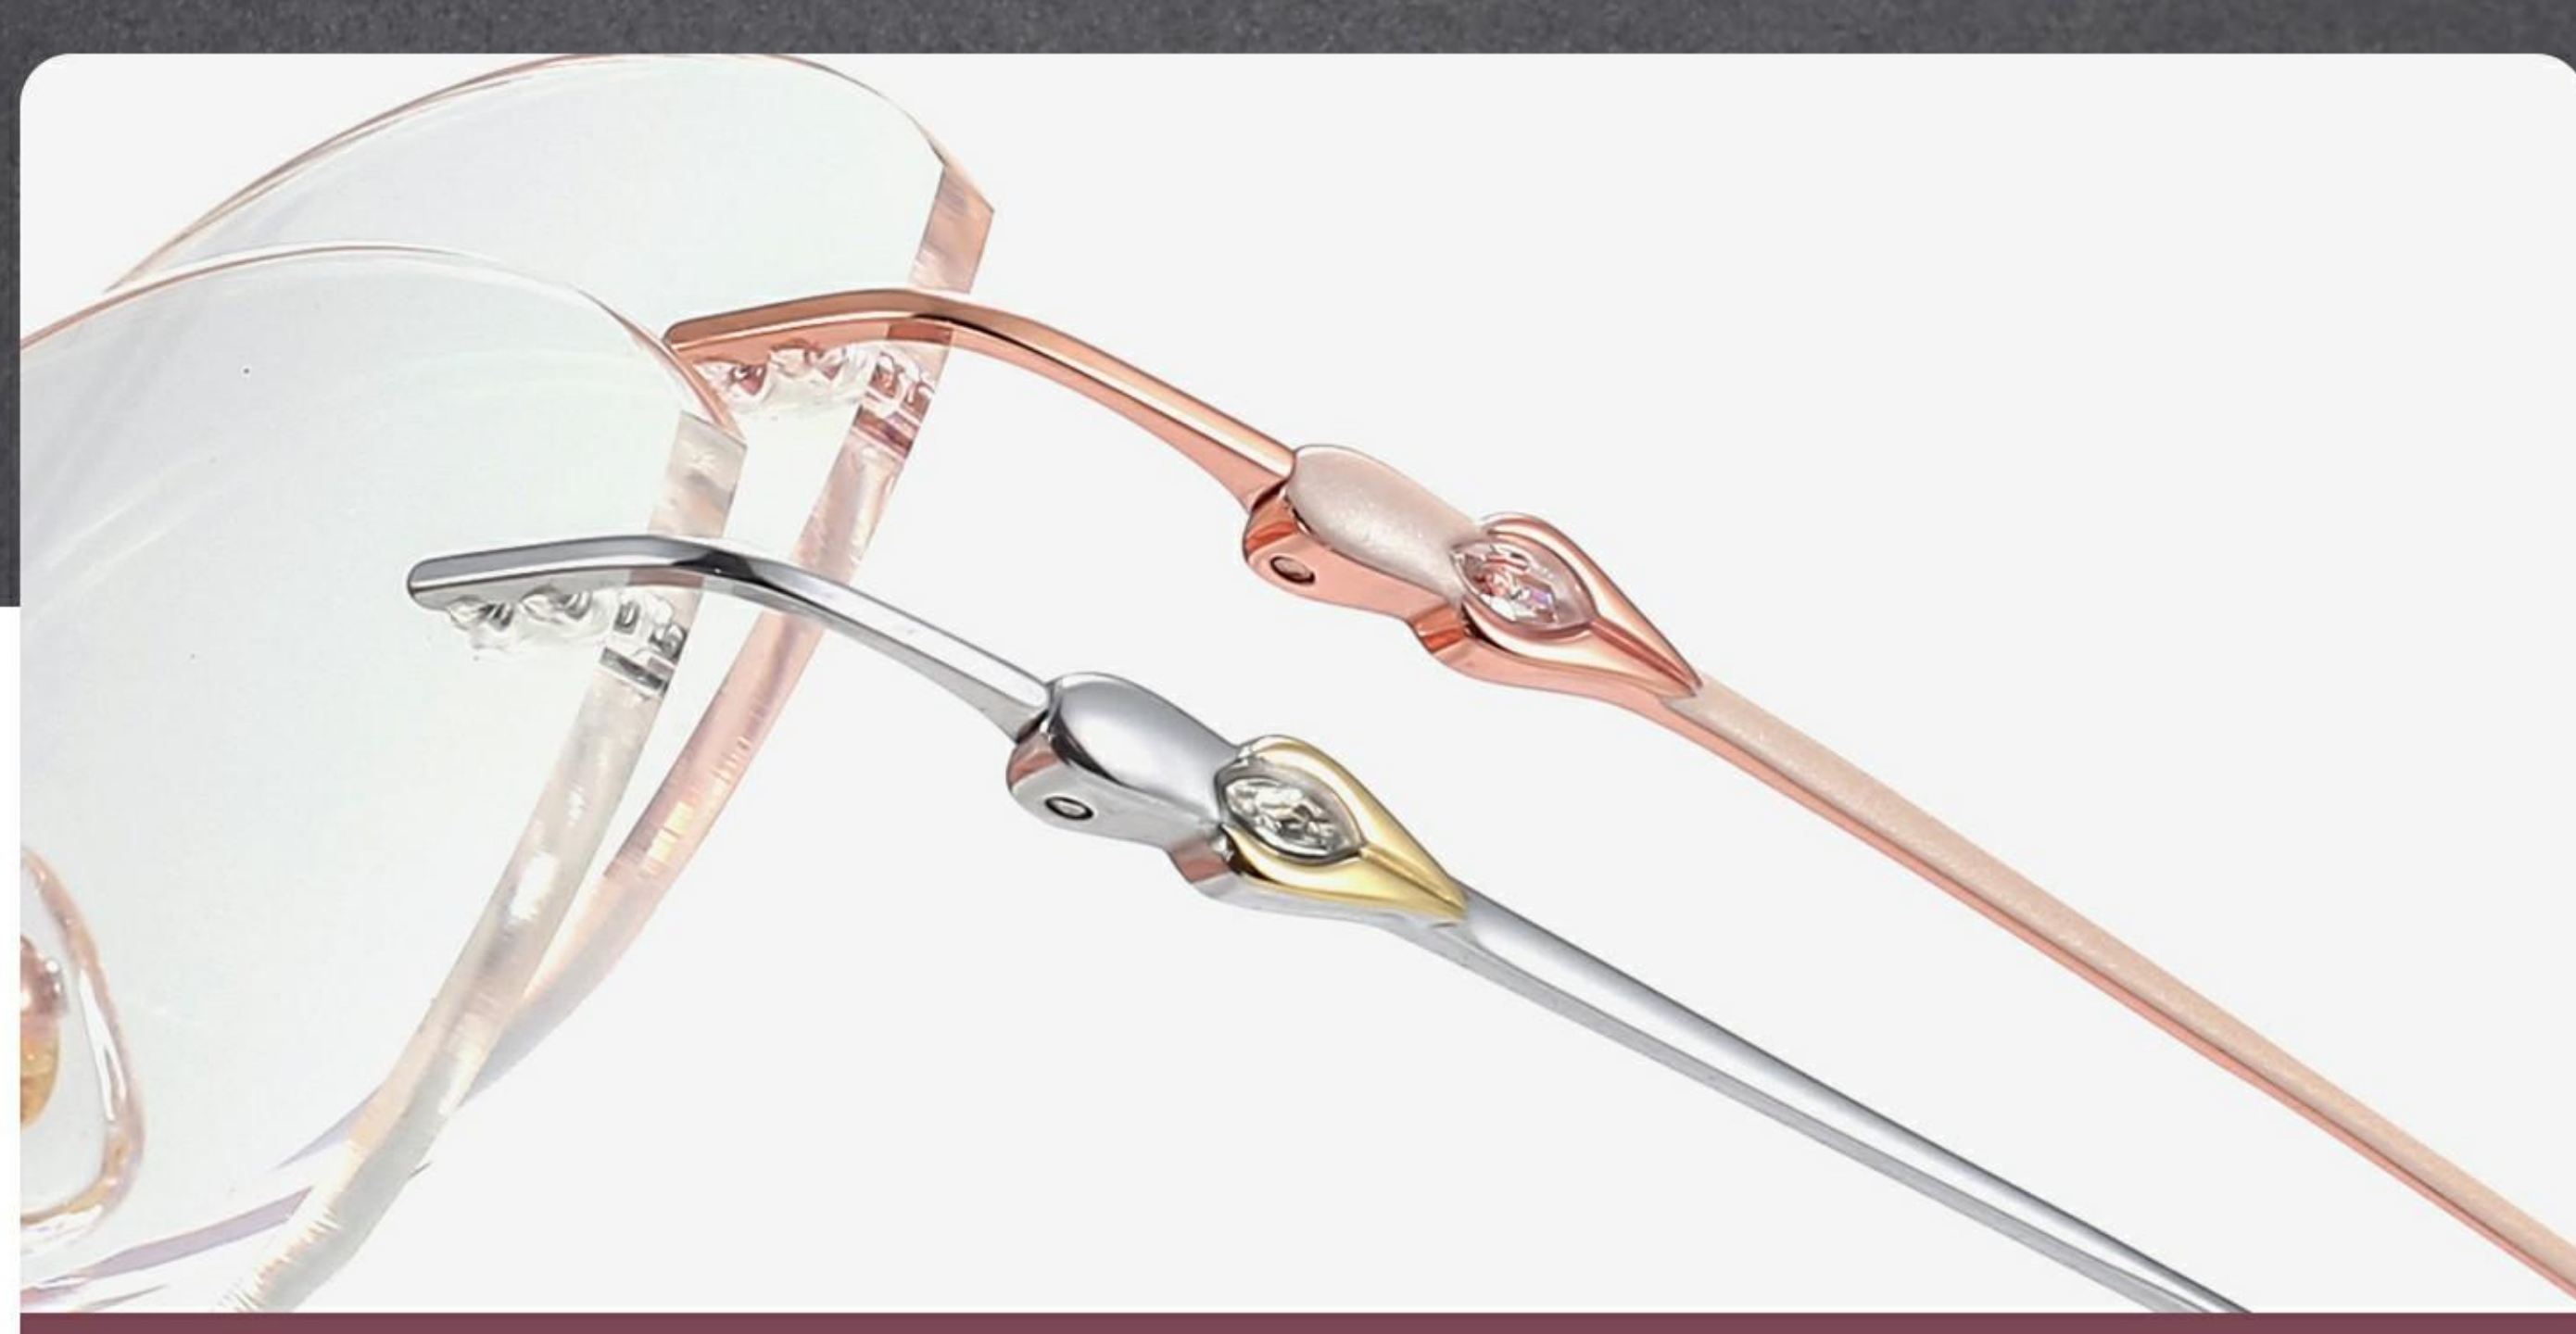

桩头
PILE CAP

镶钻设计 轻奢优雅 更显魅力

DIAMOND DESIGN, LIGHT LUXURY AND ELEGANCE, MORE CHARM