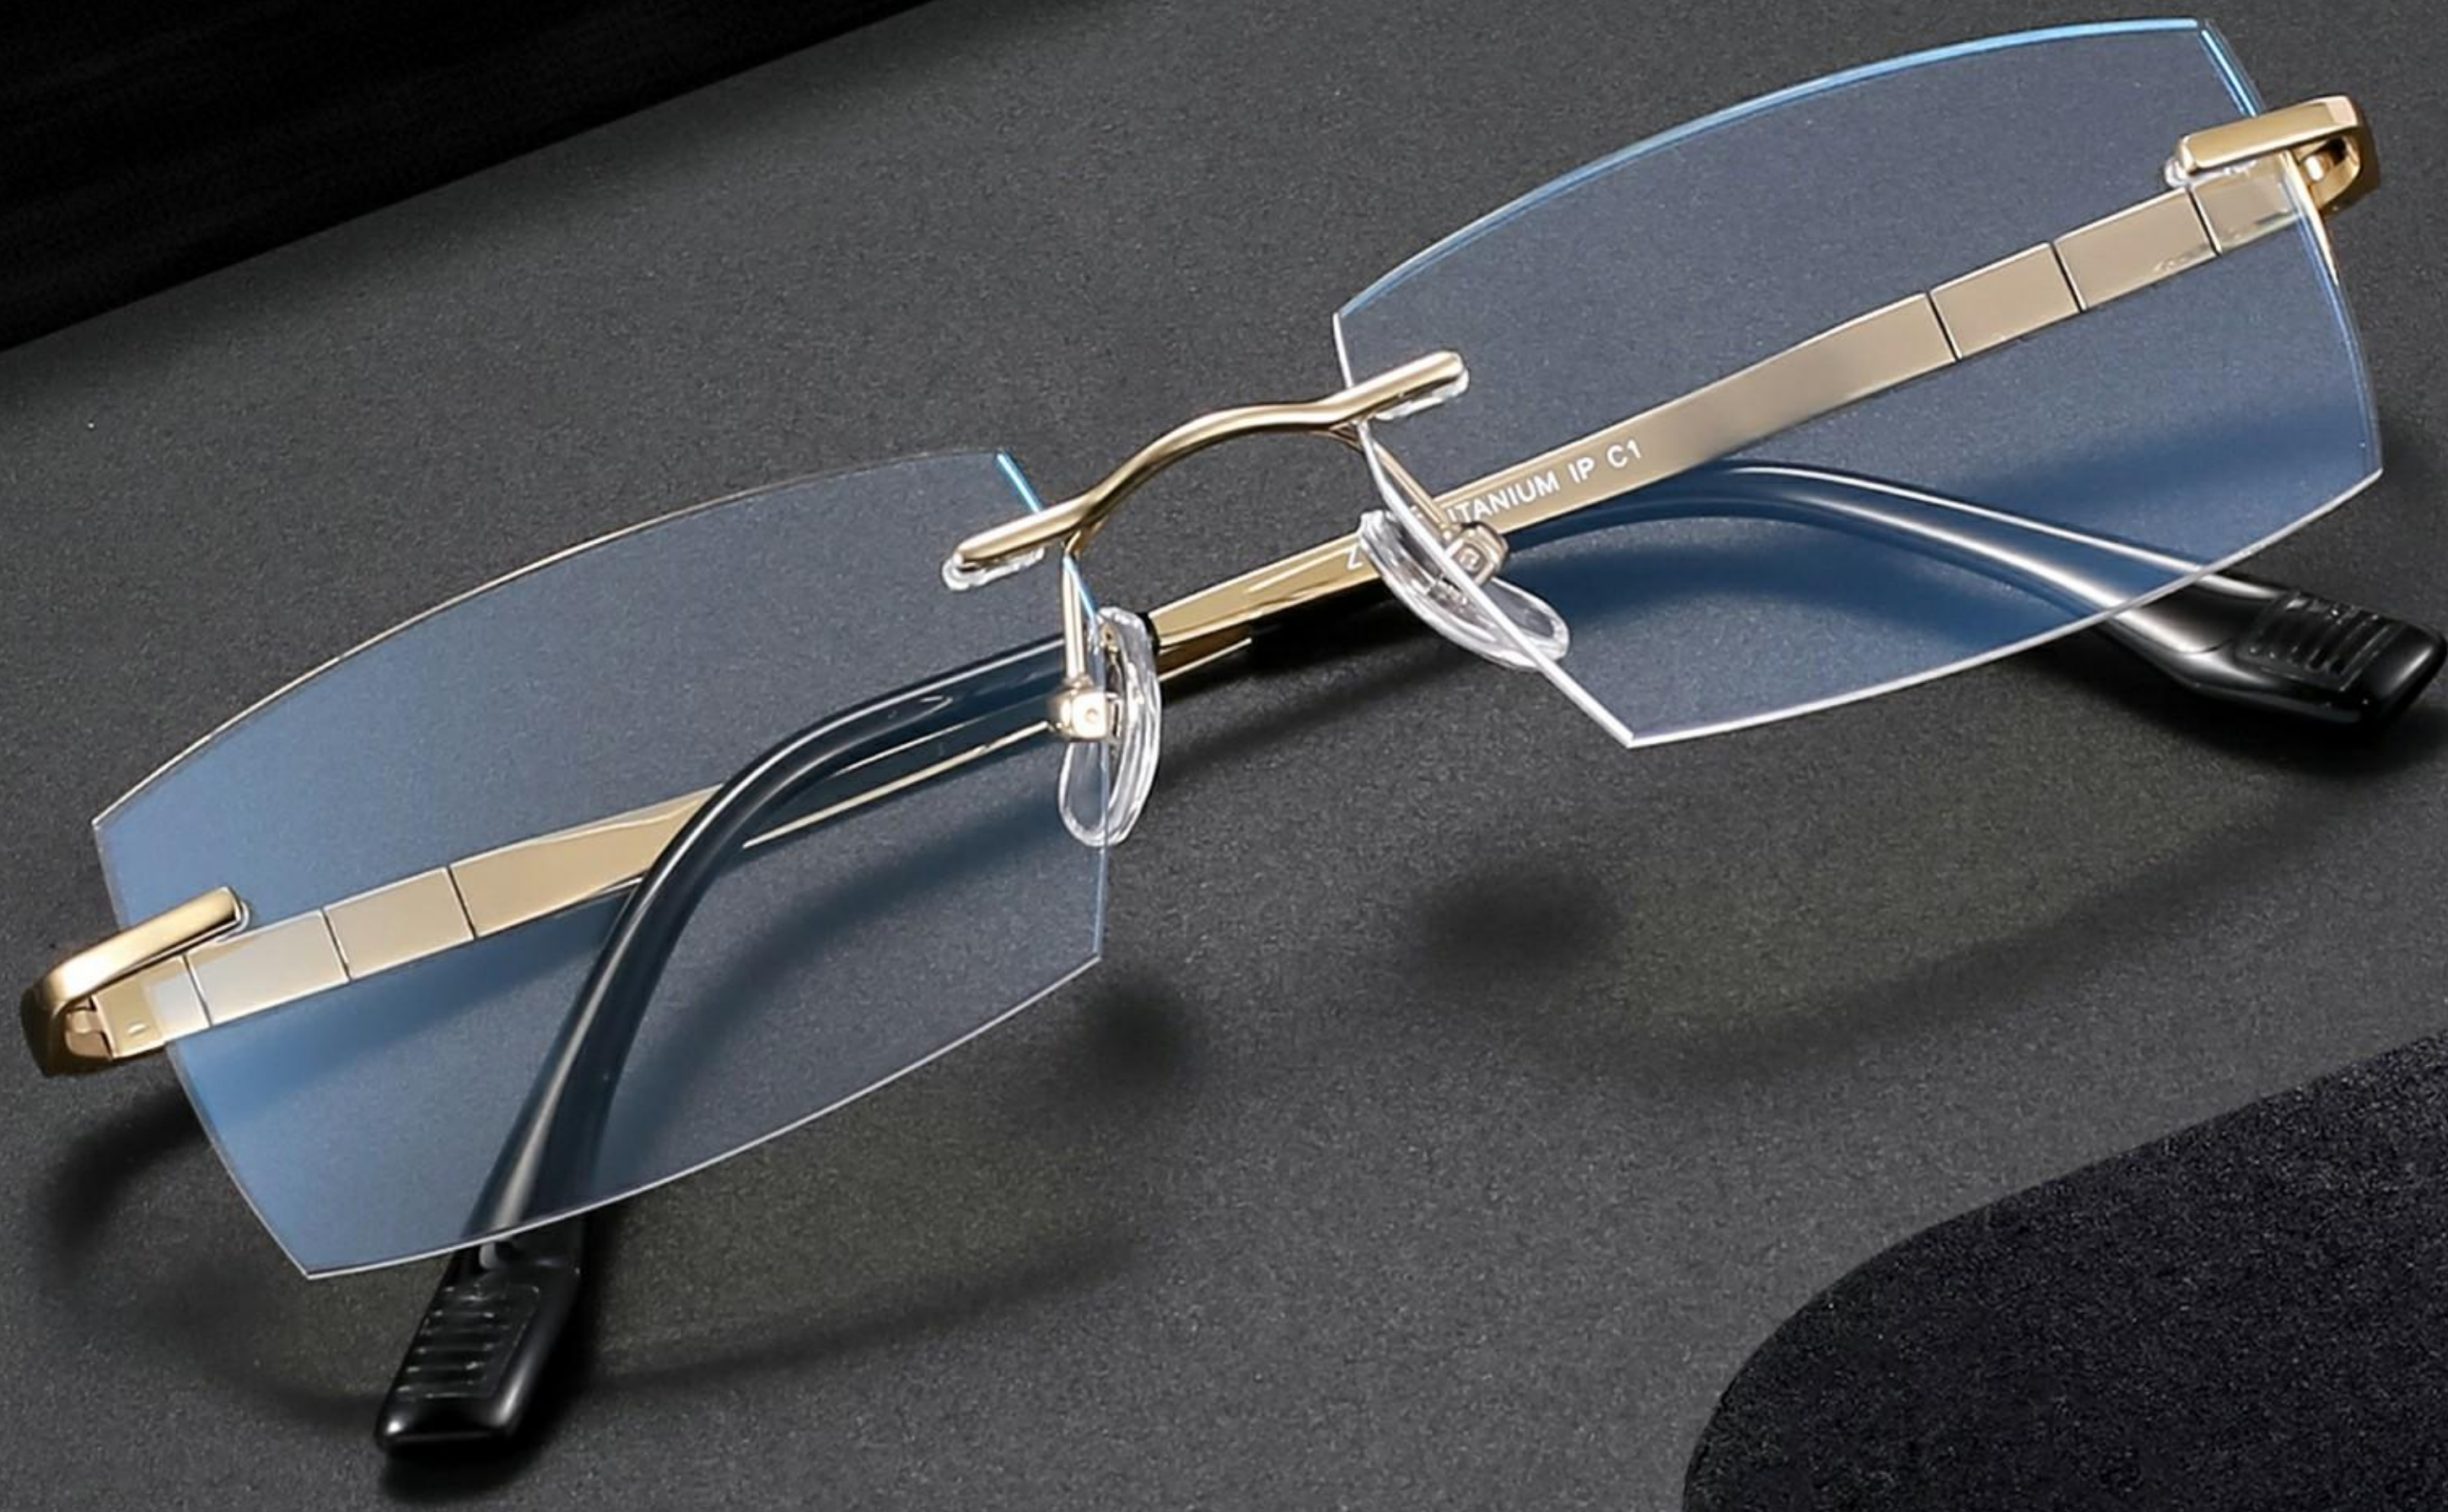

PURE TITANIUM FRAMELESS
纯钛商务无框镜架