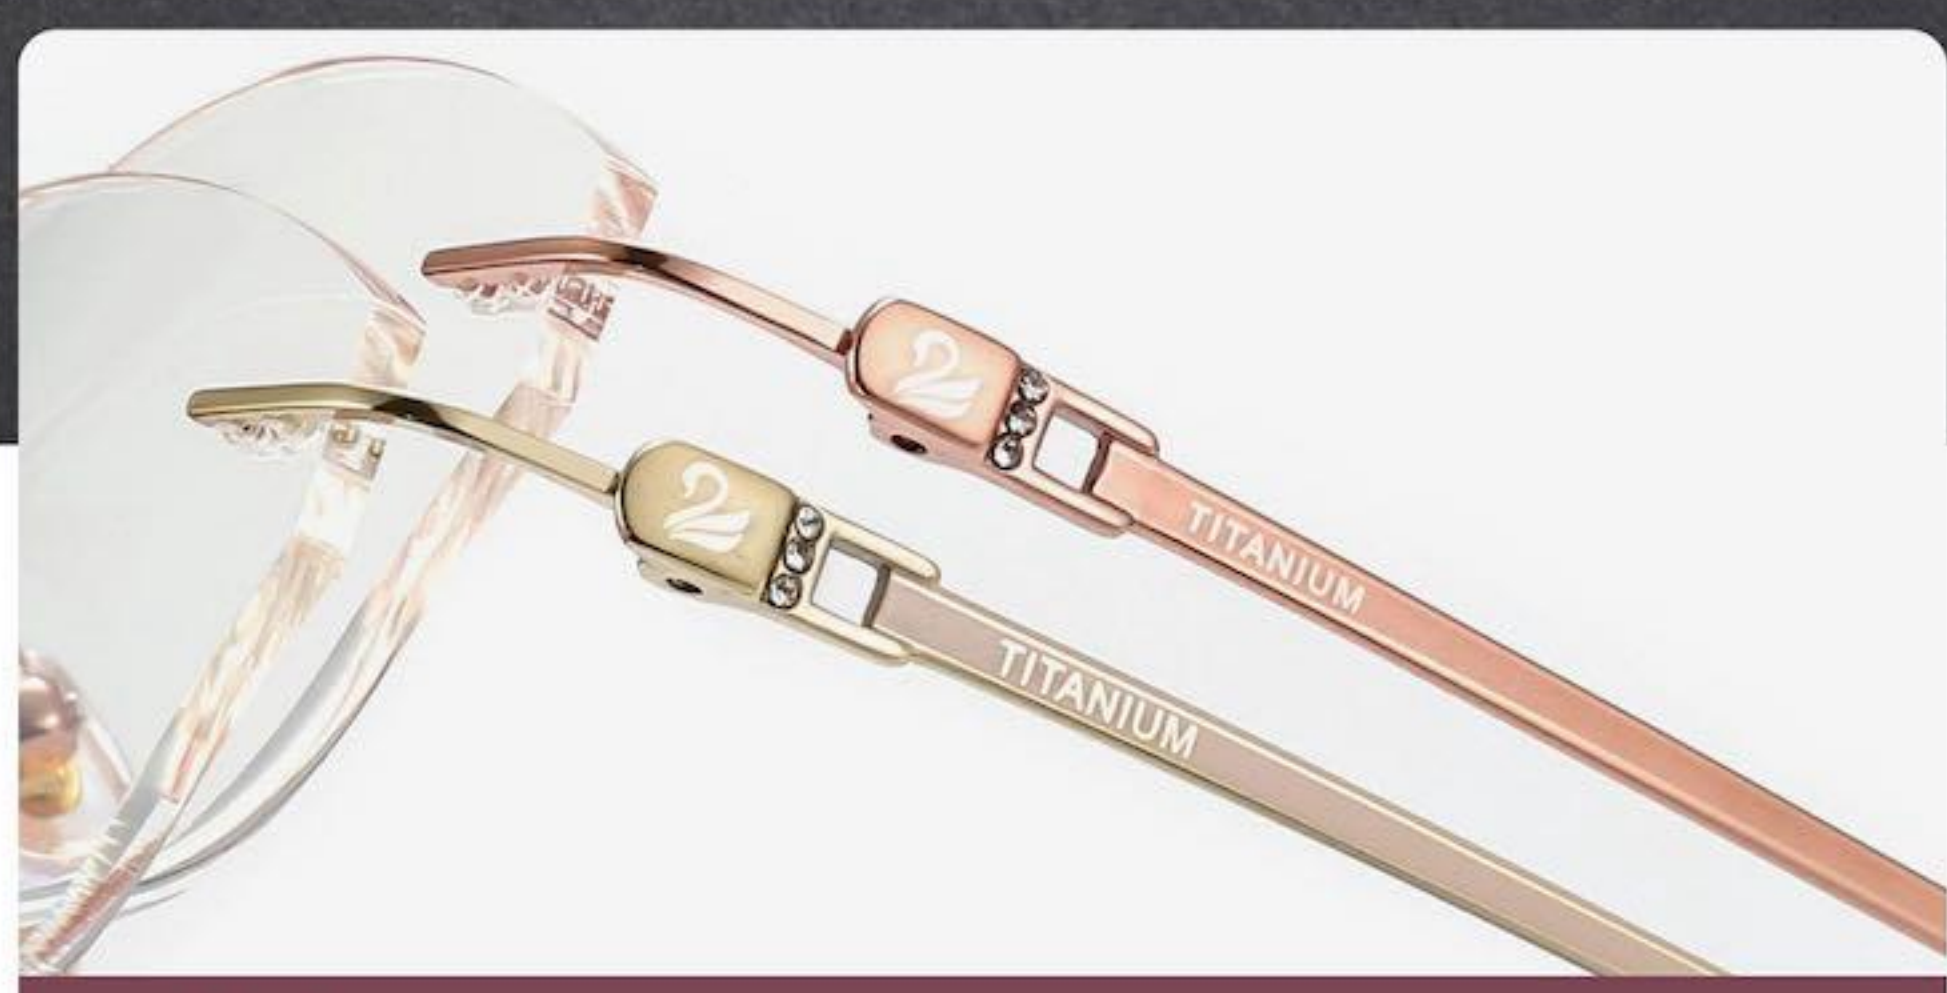

# WOMEN'S FRAMELESS GLASSES 纯钛轻奢无框镜架

IP

真空IP电镀  
VACUUM IP PLATING

TI

纯钛材质  
PURE TITANIUM

超轻舒适  
ULTRA LIGHT

超弹镜腿  
ULTRA-FLEXIBLE LEG

桩头  
PILE CAP

镶钻印花镂空设计 尽显女性柔美 魅力

THE DIAMOND-STUDDED PRINT DESIGN HIGHLIGHTS THE FEMININITY OF WOMEN.

无螺丝  
NO SCREW

横向安全卡扣 坚固耐用不易松动

HORIZONTAL SAFETY LATCH, STRONG AND DURABLE, NOT EASY TO LOOSEN

型号/ MODEL: Z1817

颜色/ COLOR: 3