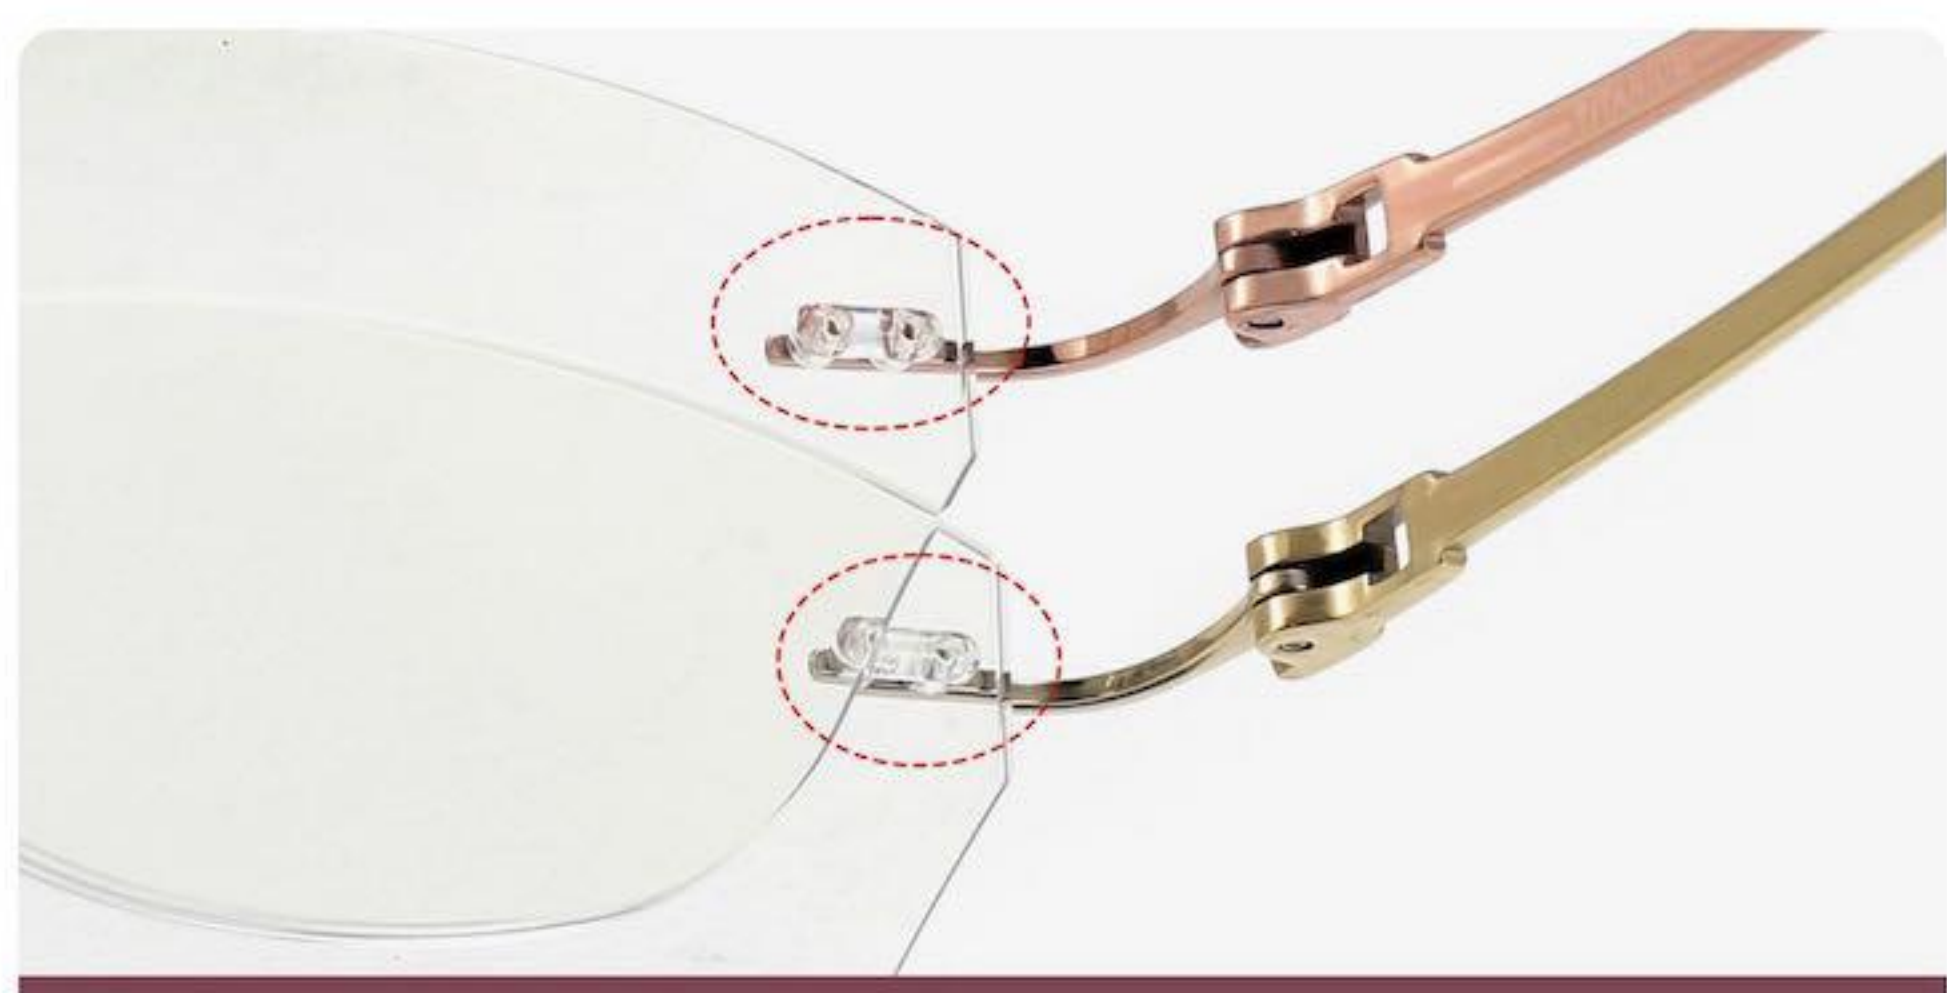

# WOMEN'S FRAMELESS GLASSES 纯钛轻奢无框镜架

IP

真空IP电镀  
VACUUM IP PLATING

TI

纯钛材质  
PURE TITANIUM

超轻舒适  
ULTRA LIGHT

超弹镜腿  
ULTRA-FLEXIBLE LEG

桩头  
PILE CAP

镶钻印花镂空设计 尽显女性柔美 魅力

THE DIAMOND-STUDDED PRINT DESIGN HIGHLIGHTS THE FEMININITY OF WOMEN.

无螺丝  
NO SCREW

横向安全卡扣 坚固耐用不易松动

HORIZONTAL SAFETY LATCH, STRONG AND DURABLE, NOT EASY TO LOOSEN

型号/ MODEL: Z1817

颜色/ COLOR: 3