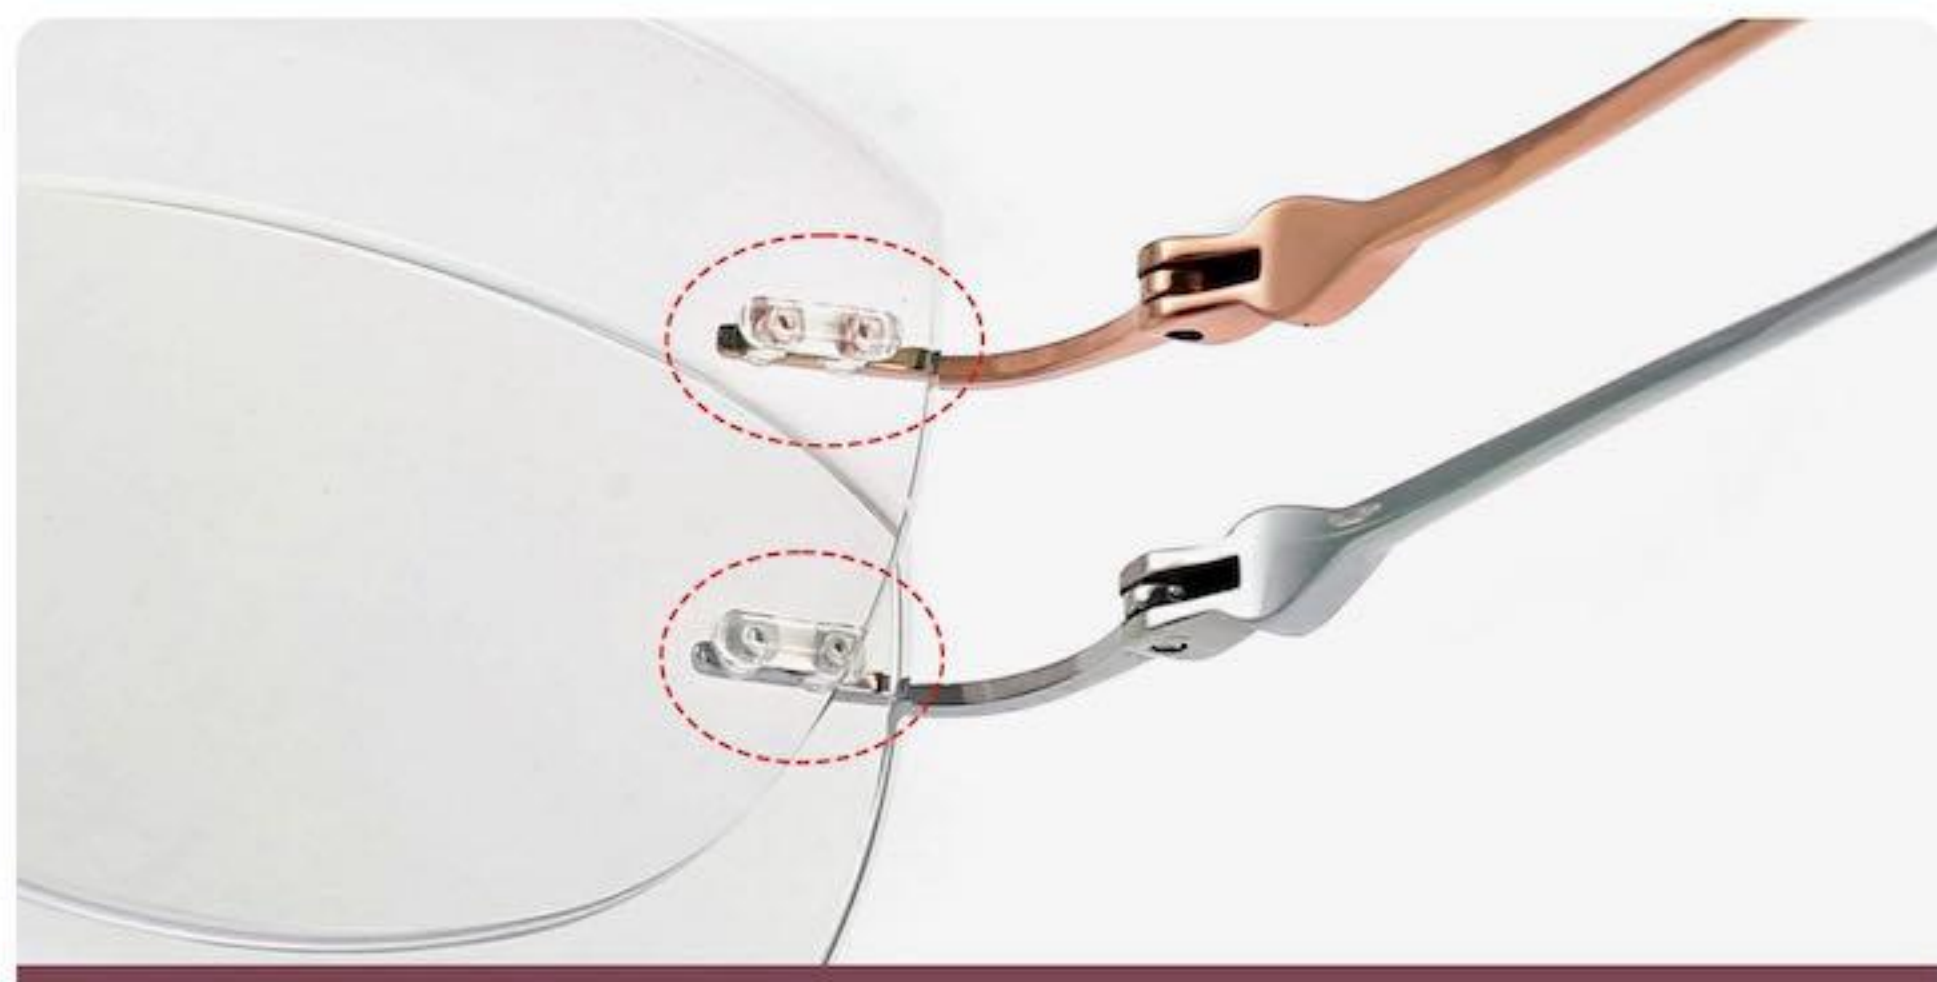

超轻舒适  
ULTRA LIGHT

超弹镜腿  
ULTRA-FLEXIBLE LEG

桩头  
PILE CAP

镶钻设计 轻奢优雅 更显魅力

DIAMOND DESIGN, LIGHT LUXURY AND ELEGANCE, MORE CHARM

无螺丝  
NO SCREW

横向安全卡扣 坚固耐用不易松动

HORIZONTAL SAFETY LATCH, STRONG AND DURABLE, NOT EASY TO LOOSEN