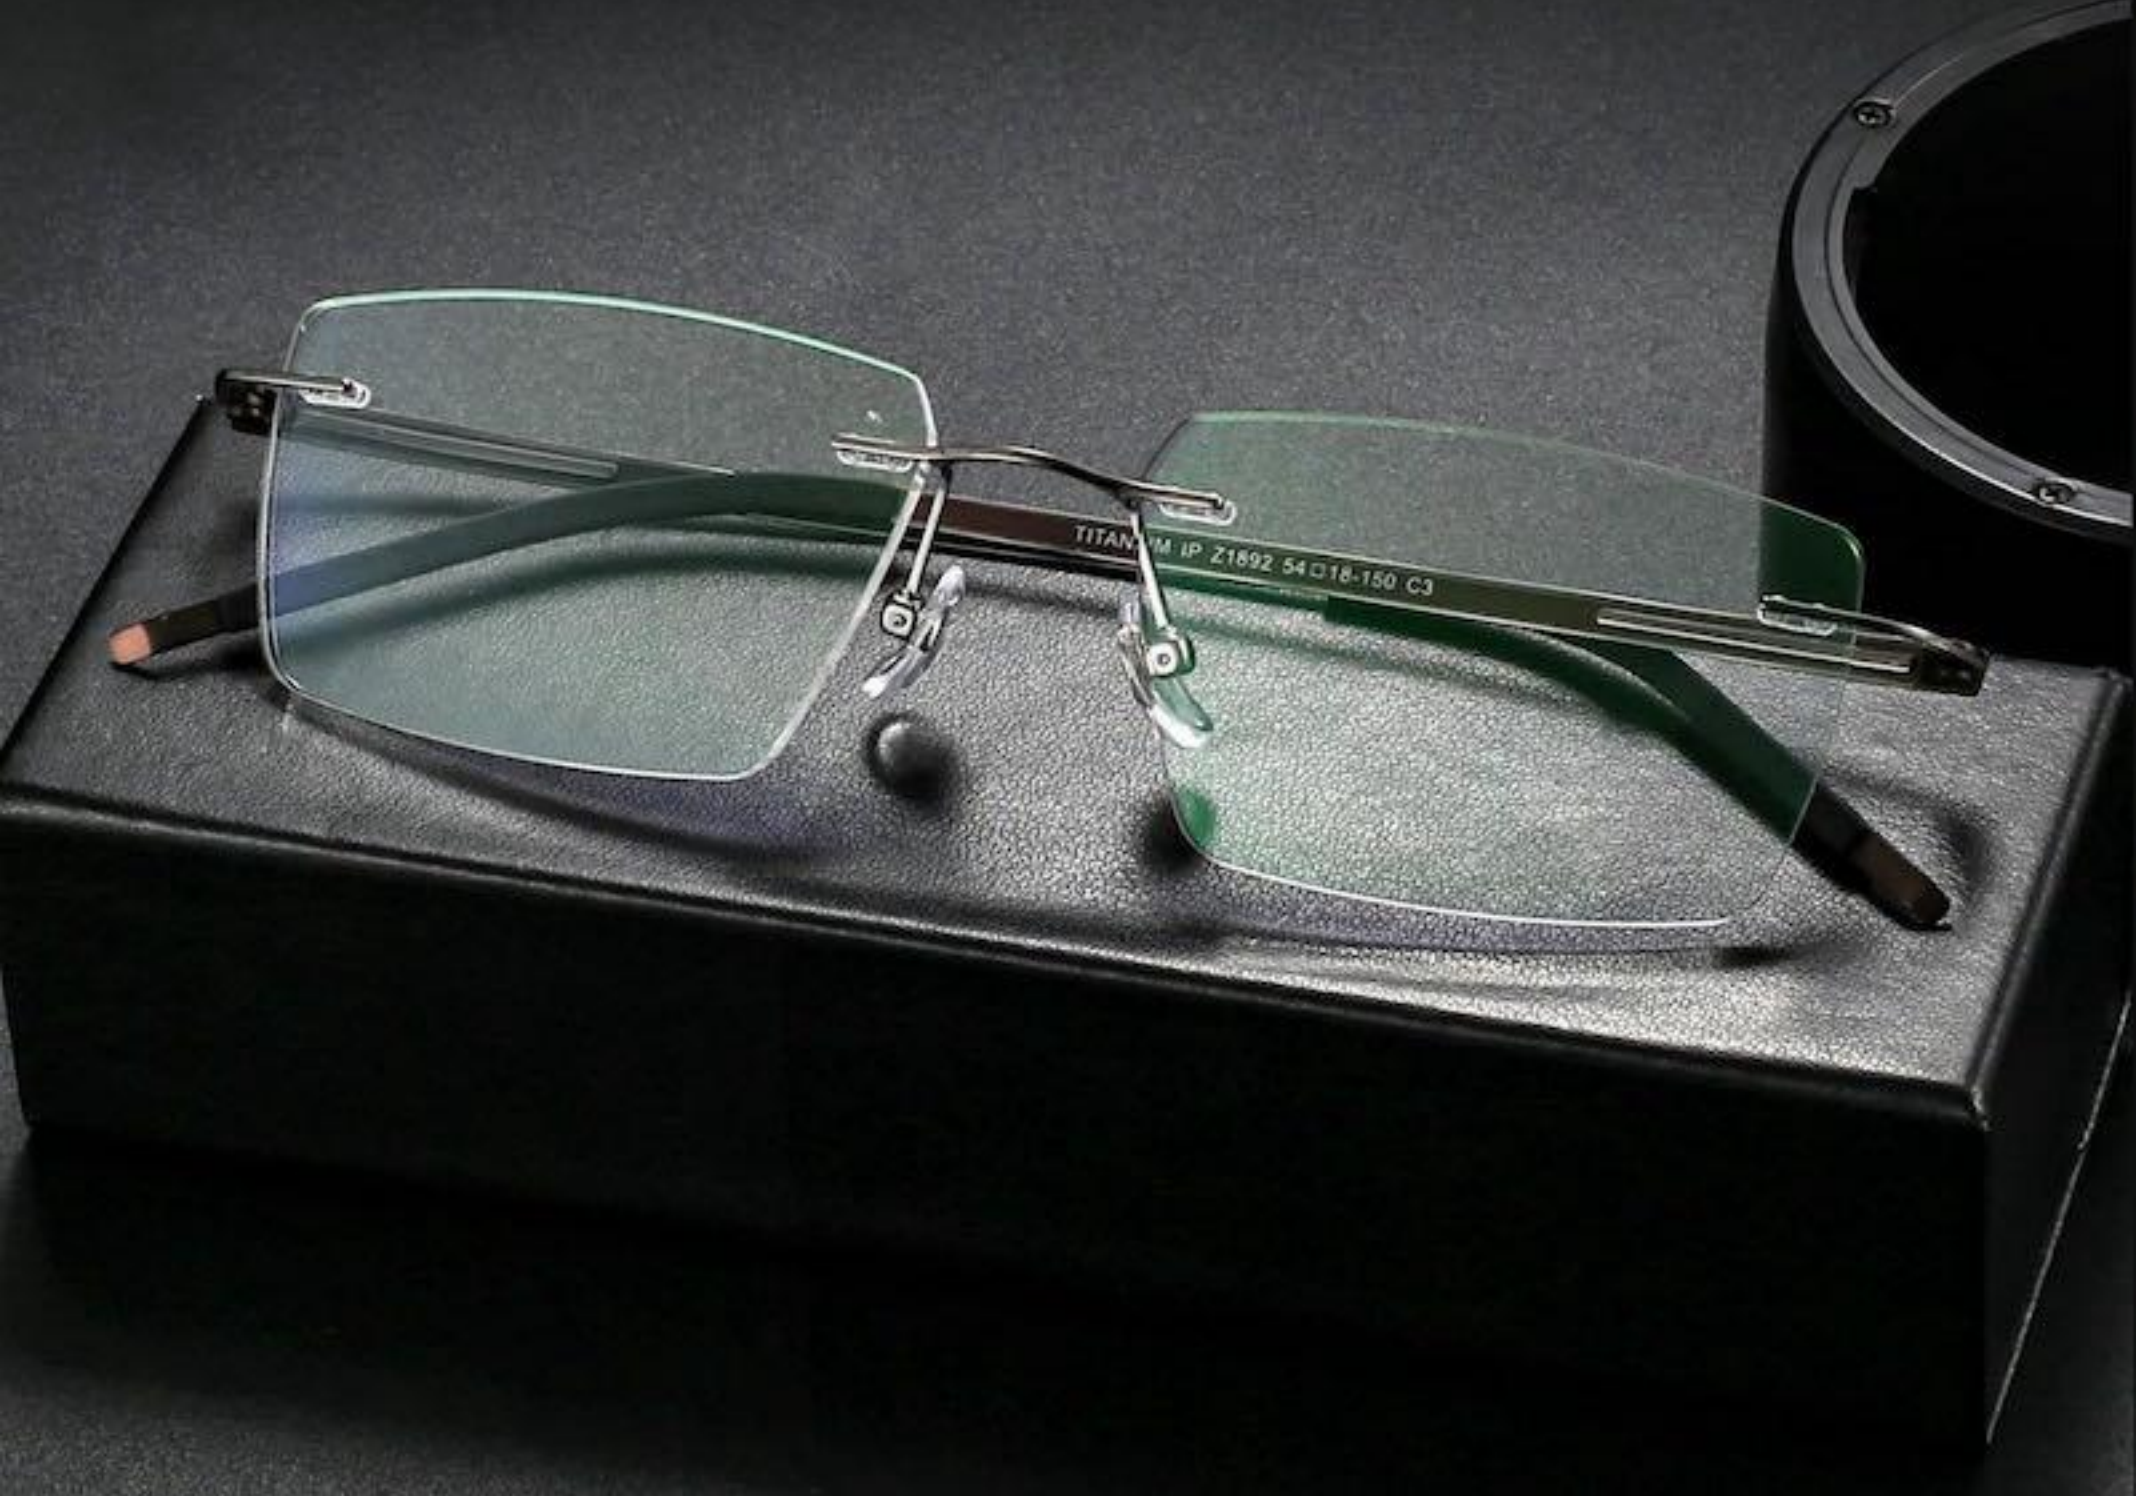

PURE TITANIUM FRAMELESS
纯钛商务无框镜架