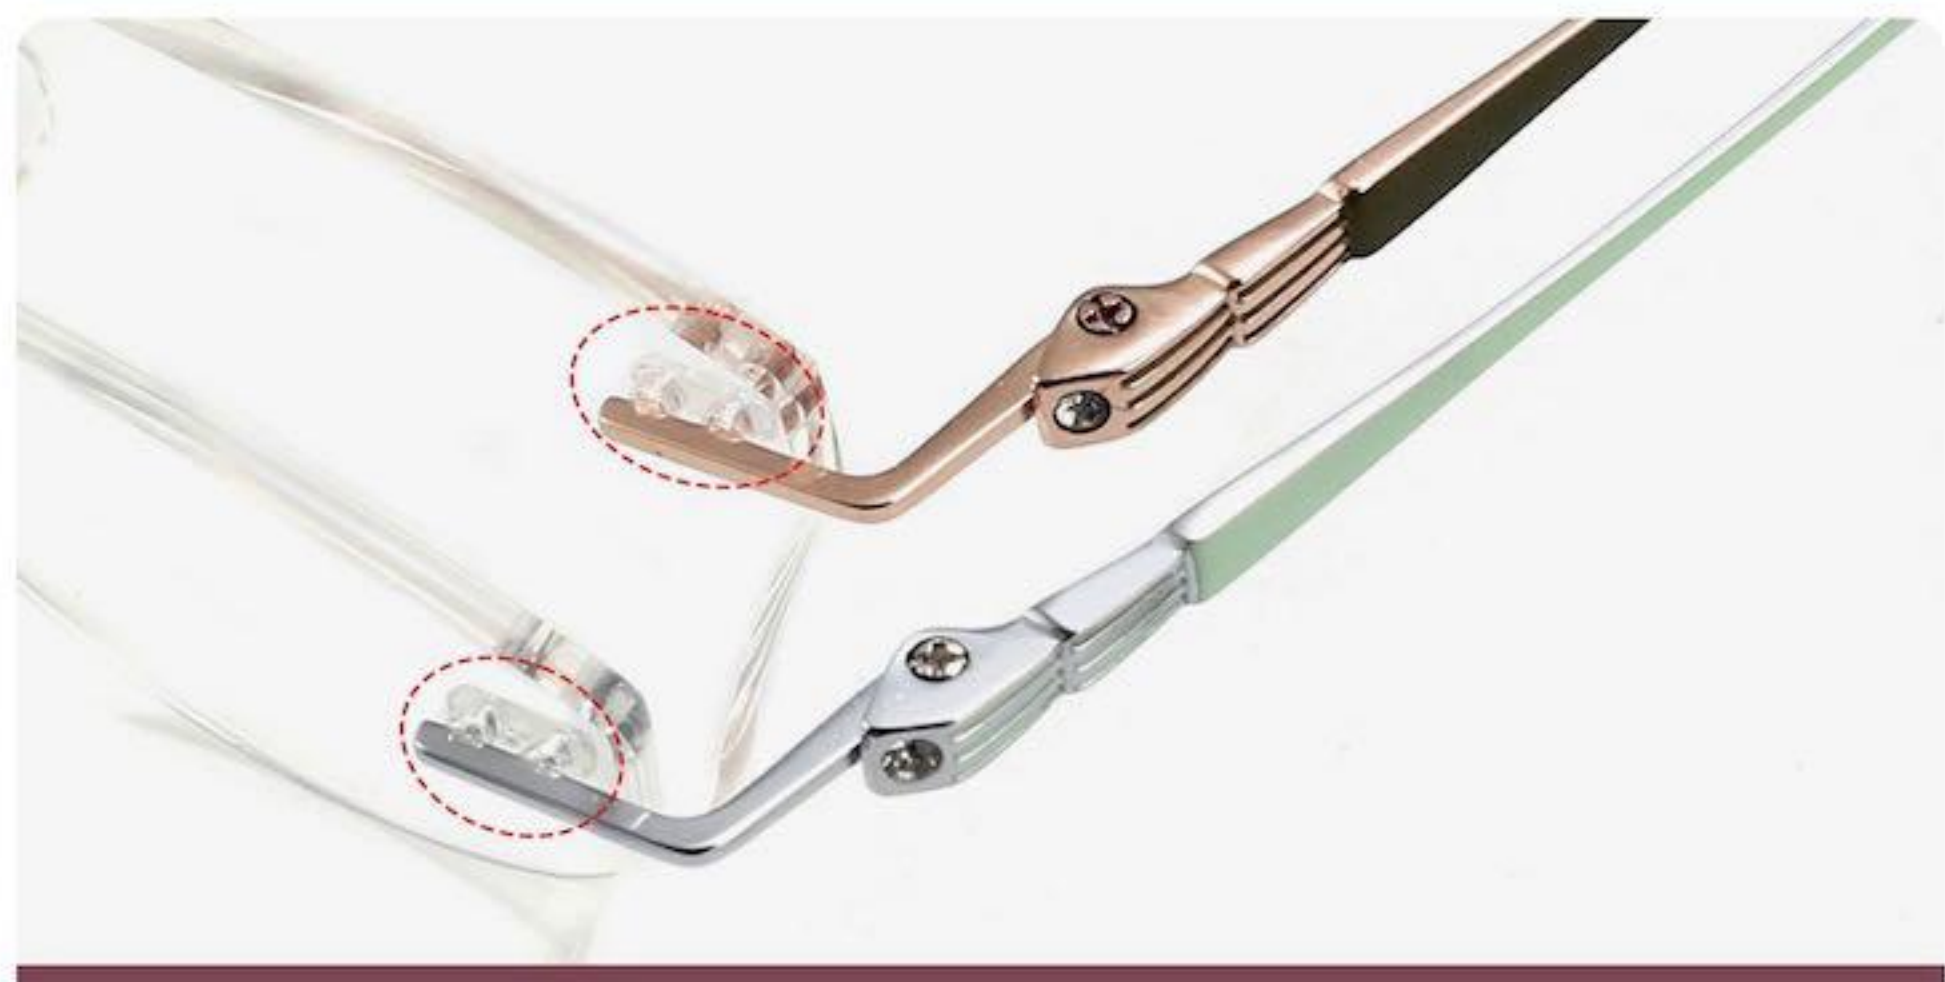

纯钛材质  
PURE TITANIUM

超轻舒适  
ULTRA LIGHT

超弹镜腿  
ULTRA-FLEXIBLE LEG

桩头  
PILE CAP

时尚双色镶钻设计 精致显气质

FASHIONABLE DUAL-COLOR DIAMOND DESIGN, EXQUISITE AND ELEGANT.

无螺丝  
NO SCREW

横向安全卡扣 坚固耐用不易松动

HORIZONTAL SAFETY LATCH, STRONG AND DURABLE, NOT EASY TO LOOSEN

型号/ MODEL: Z1815

颜色/ COLOR: 3

材质/ MATERIAL: TITANIUM IP

类型/ TYPE: No frame

Frame width  
眼镜内宽

138mm

Lens width  
镜片宽度