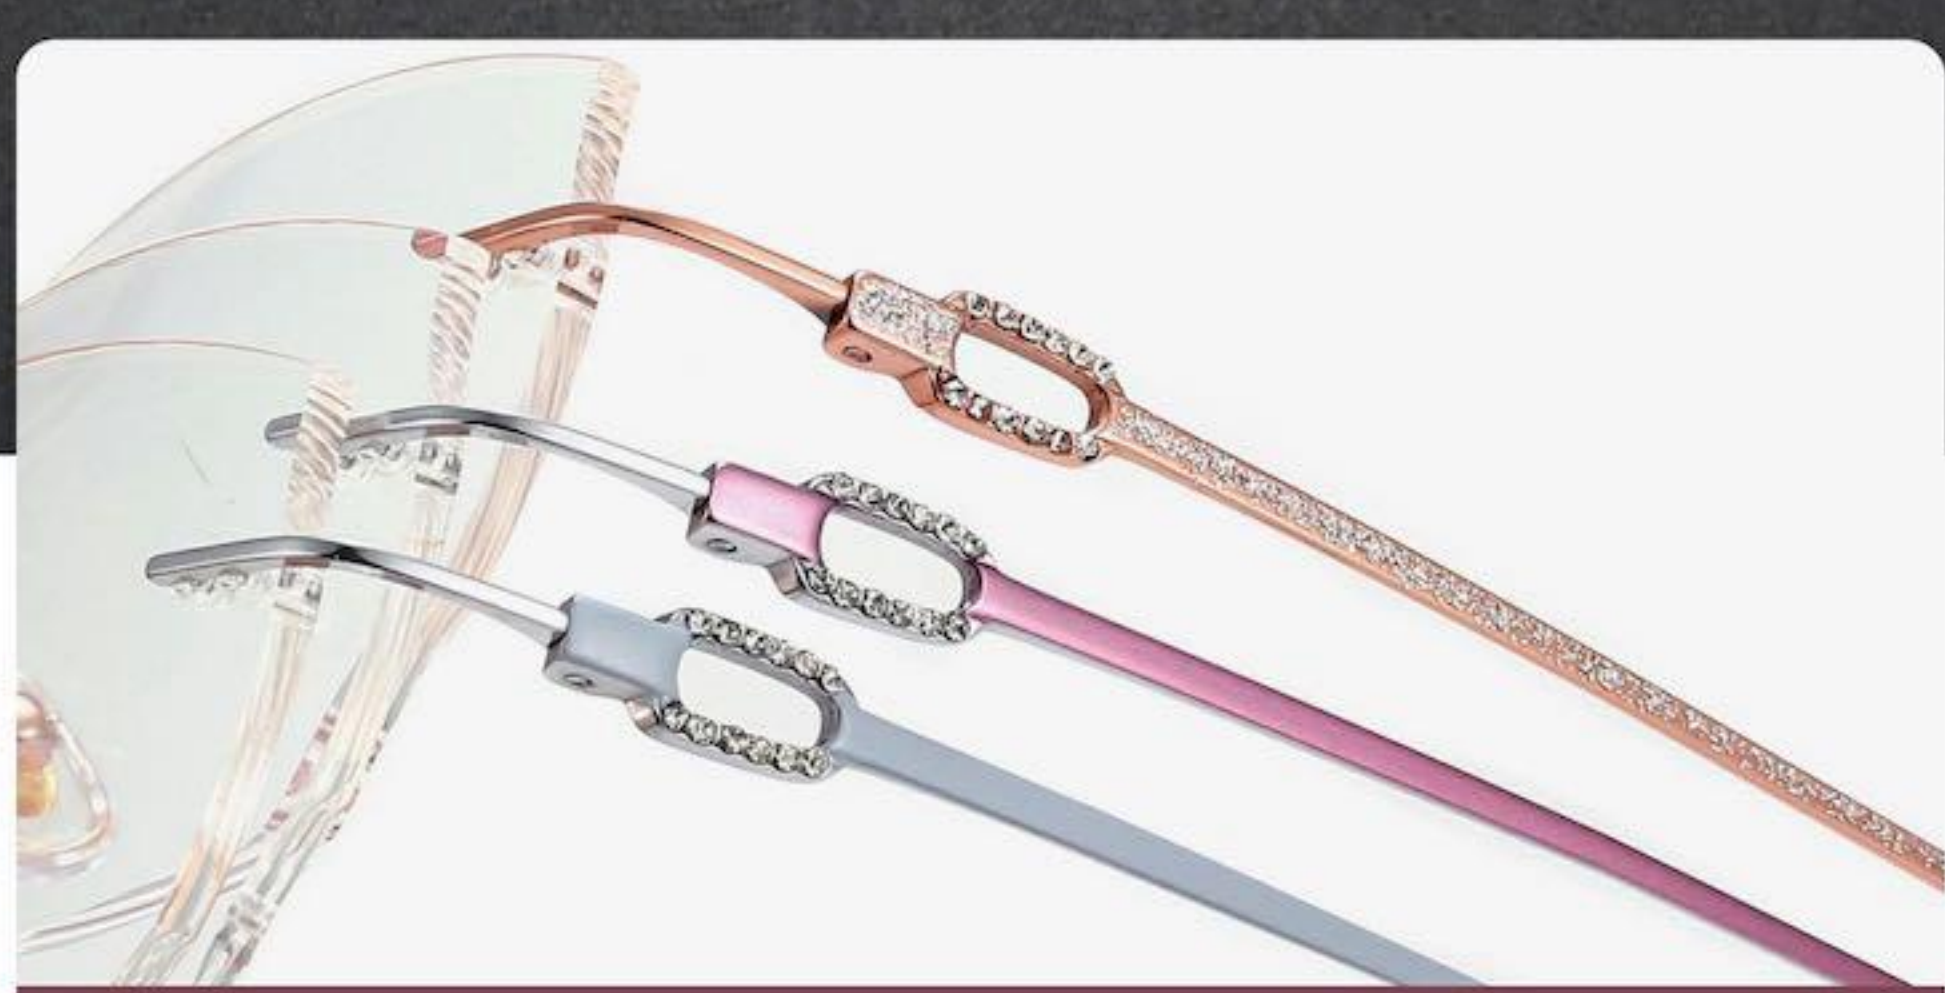

桩头
PILE CAP

时尚双色镶钻设计 精致显气质

FASHIONABLE DUAL-COLOR DIAMOND DESIGN, EXQUISITE AND ELEGANT.