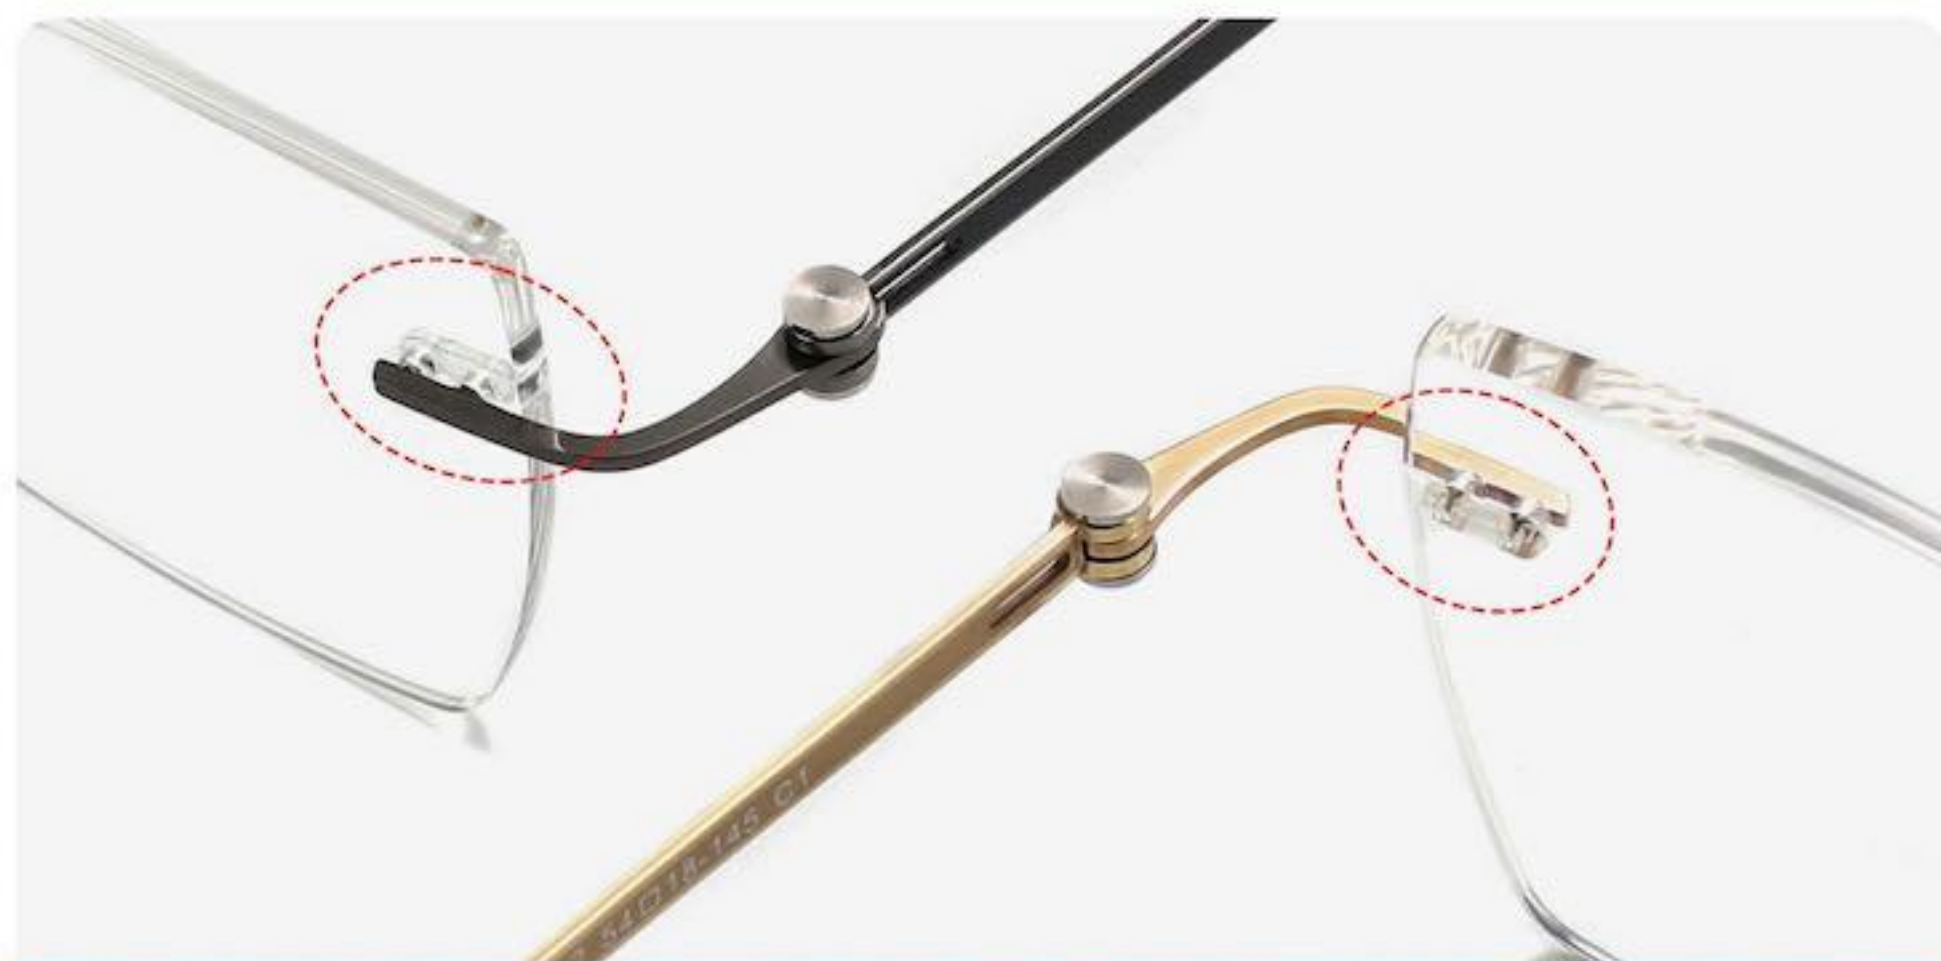

超轻舒适  
 ULTRA LIGHT

超弹镜腿  
 ULTRA-FLEXIBLE LEG

**牢固铰链**

FIRM HINGE

**时尚纯钛弹韧镜腿**

FASHIONABLE RESILIENT PURE TITANIUM FRAME

**无螺丝**

NO SCREW

**横向安全卡扣 坚固耐用不易松动**

HORIZONTAL SAFETY LATCH, STRONG AND DURABLE, NOT EASY TO LOOSEN

型号/ MODEL: Z2802

颜色/ COLOR: 3

材质/ MATERIAL: TITANIUM IP

类型/ TYPE: No frame

Frame width  
 眼镜内宽

142mm