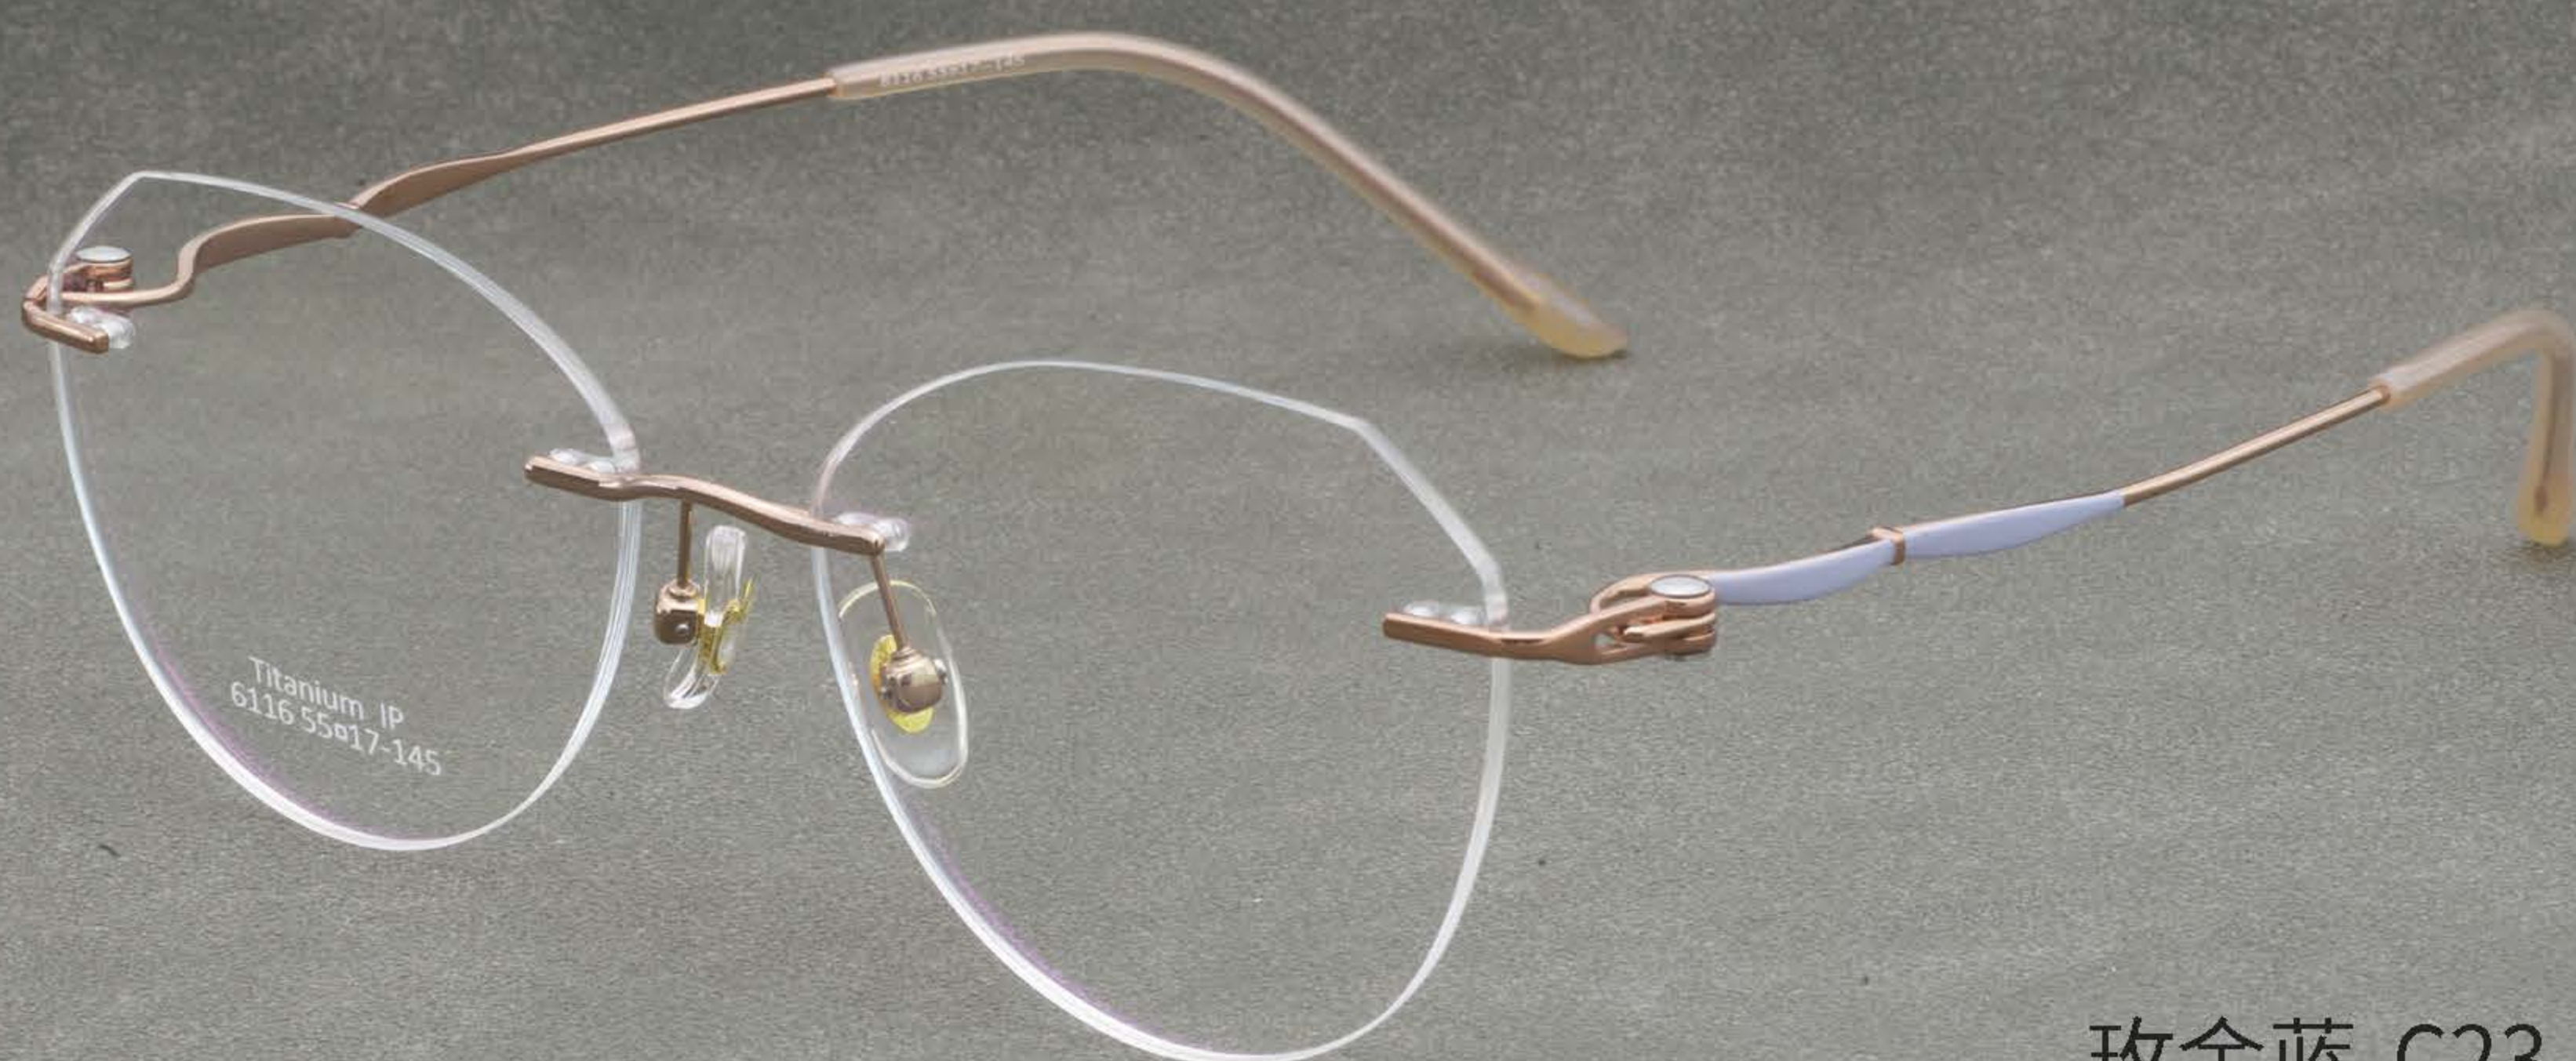

超轻无框 匠心品质

PURE TITANIUM GLASSES LEAD THE NEW DIRECTION OF COMFORT

产品参数

55-17-145

MODEL:6116

奶绿银-C07

玫金蓝-C23