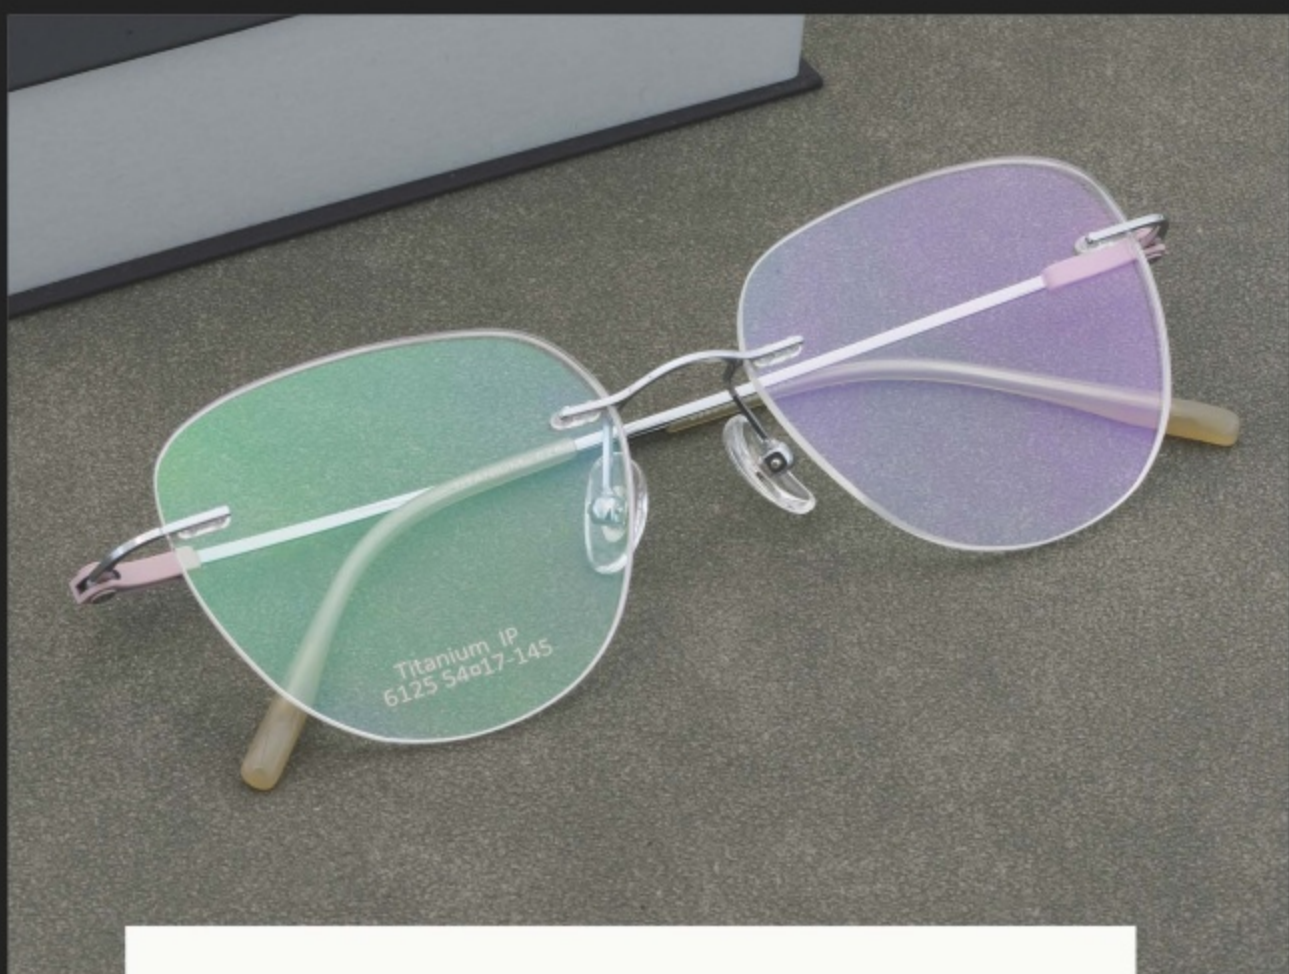

超轻无框 匠心品质

PURE TITANIUM GLASSES LEAD THE NEW DIRECTION OF COMFORT