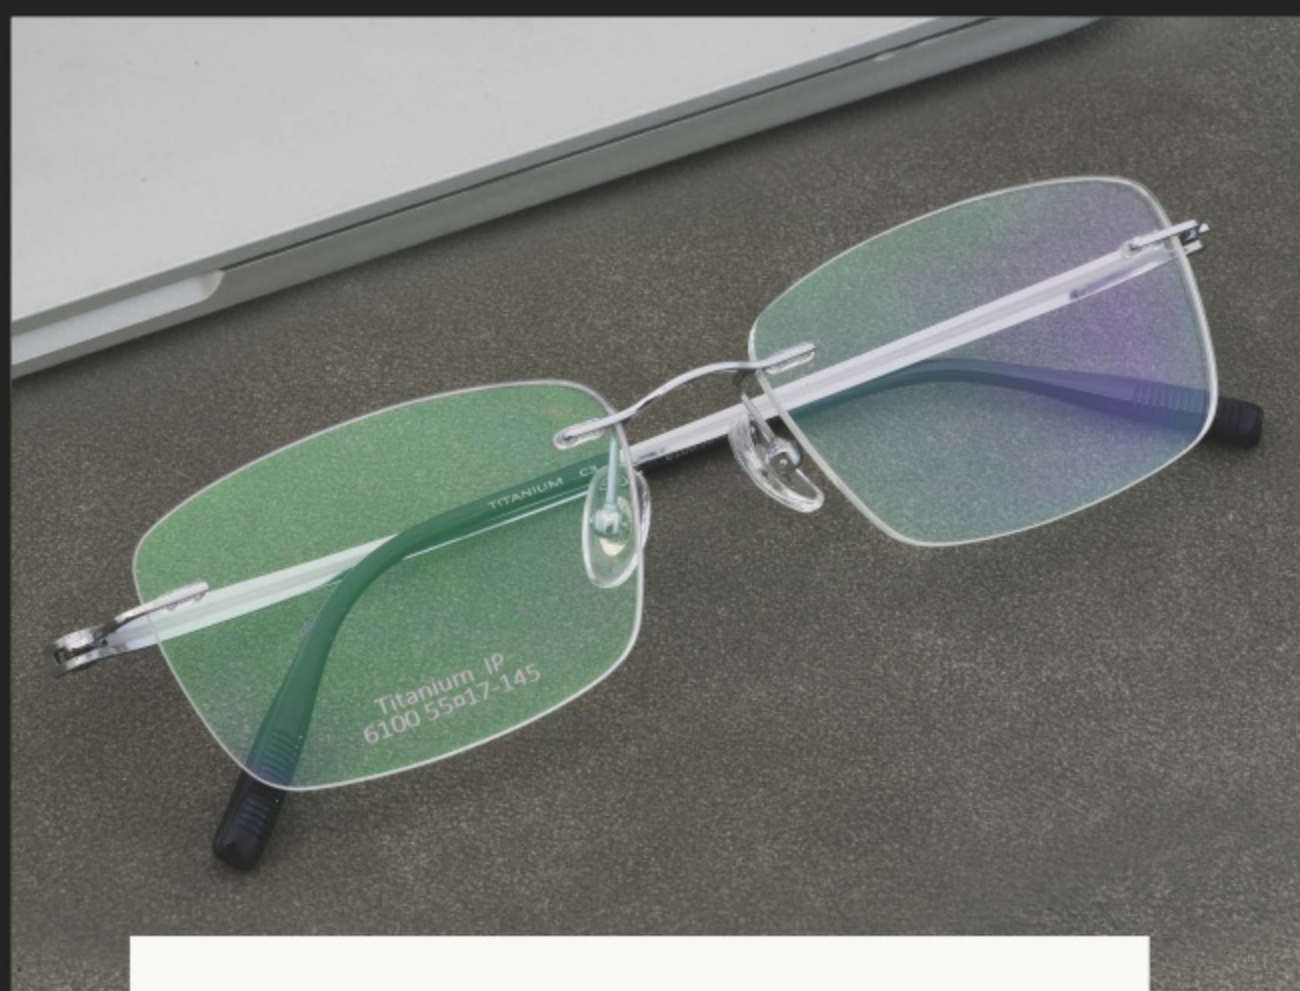

55-17-145

MODEL:6099

试用水印

金色-C02

银色-C03

枪色-C05

超轻无框 匠心品质

PURE TITANIUM GLASSES LEAD THE NEW DIRECTION OF COMFORT