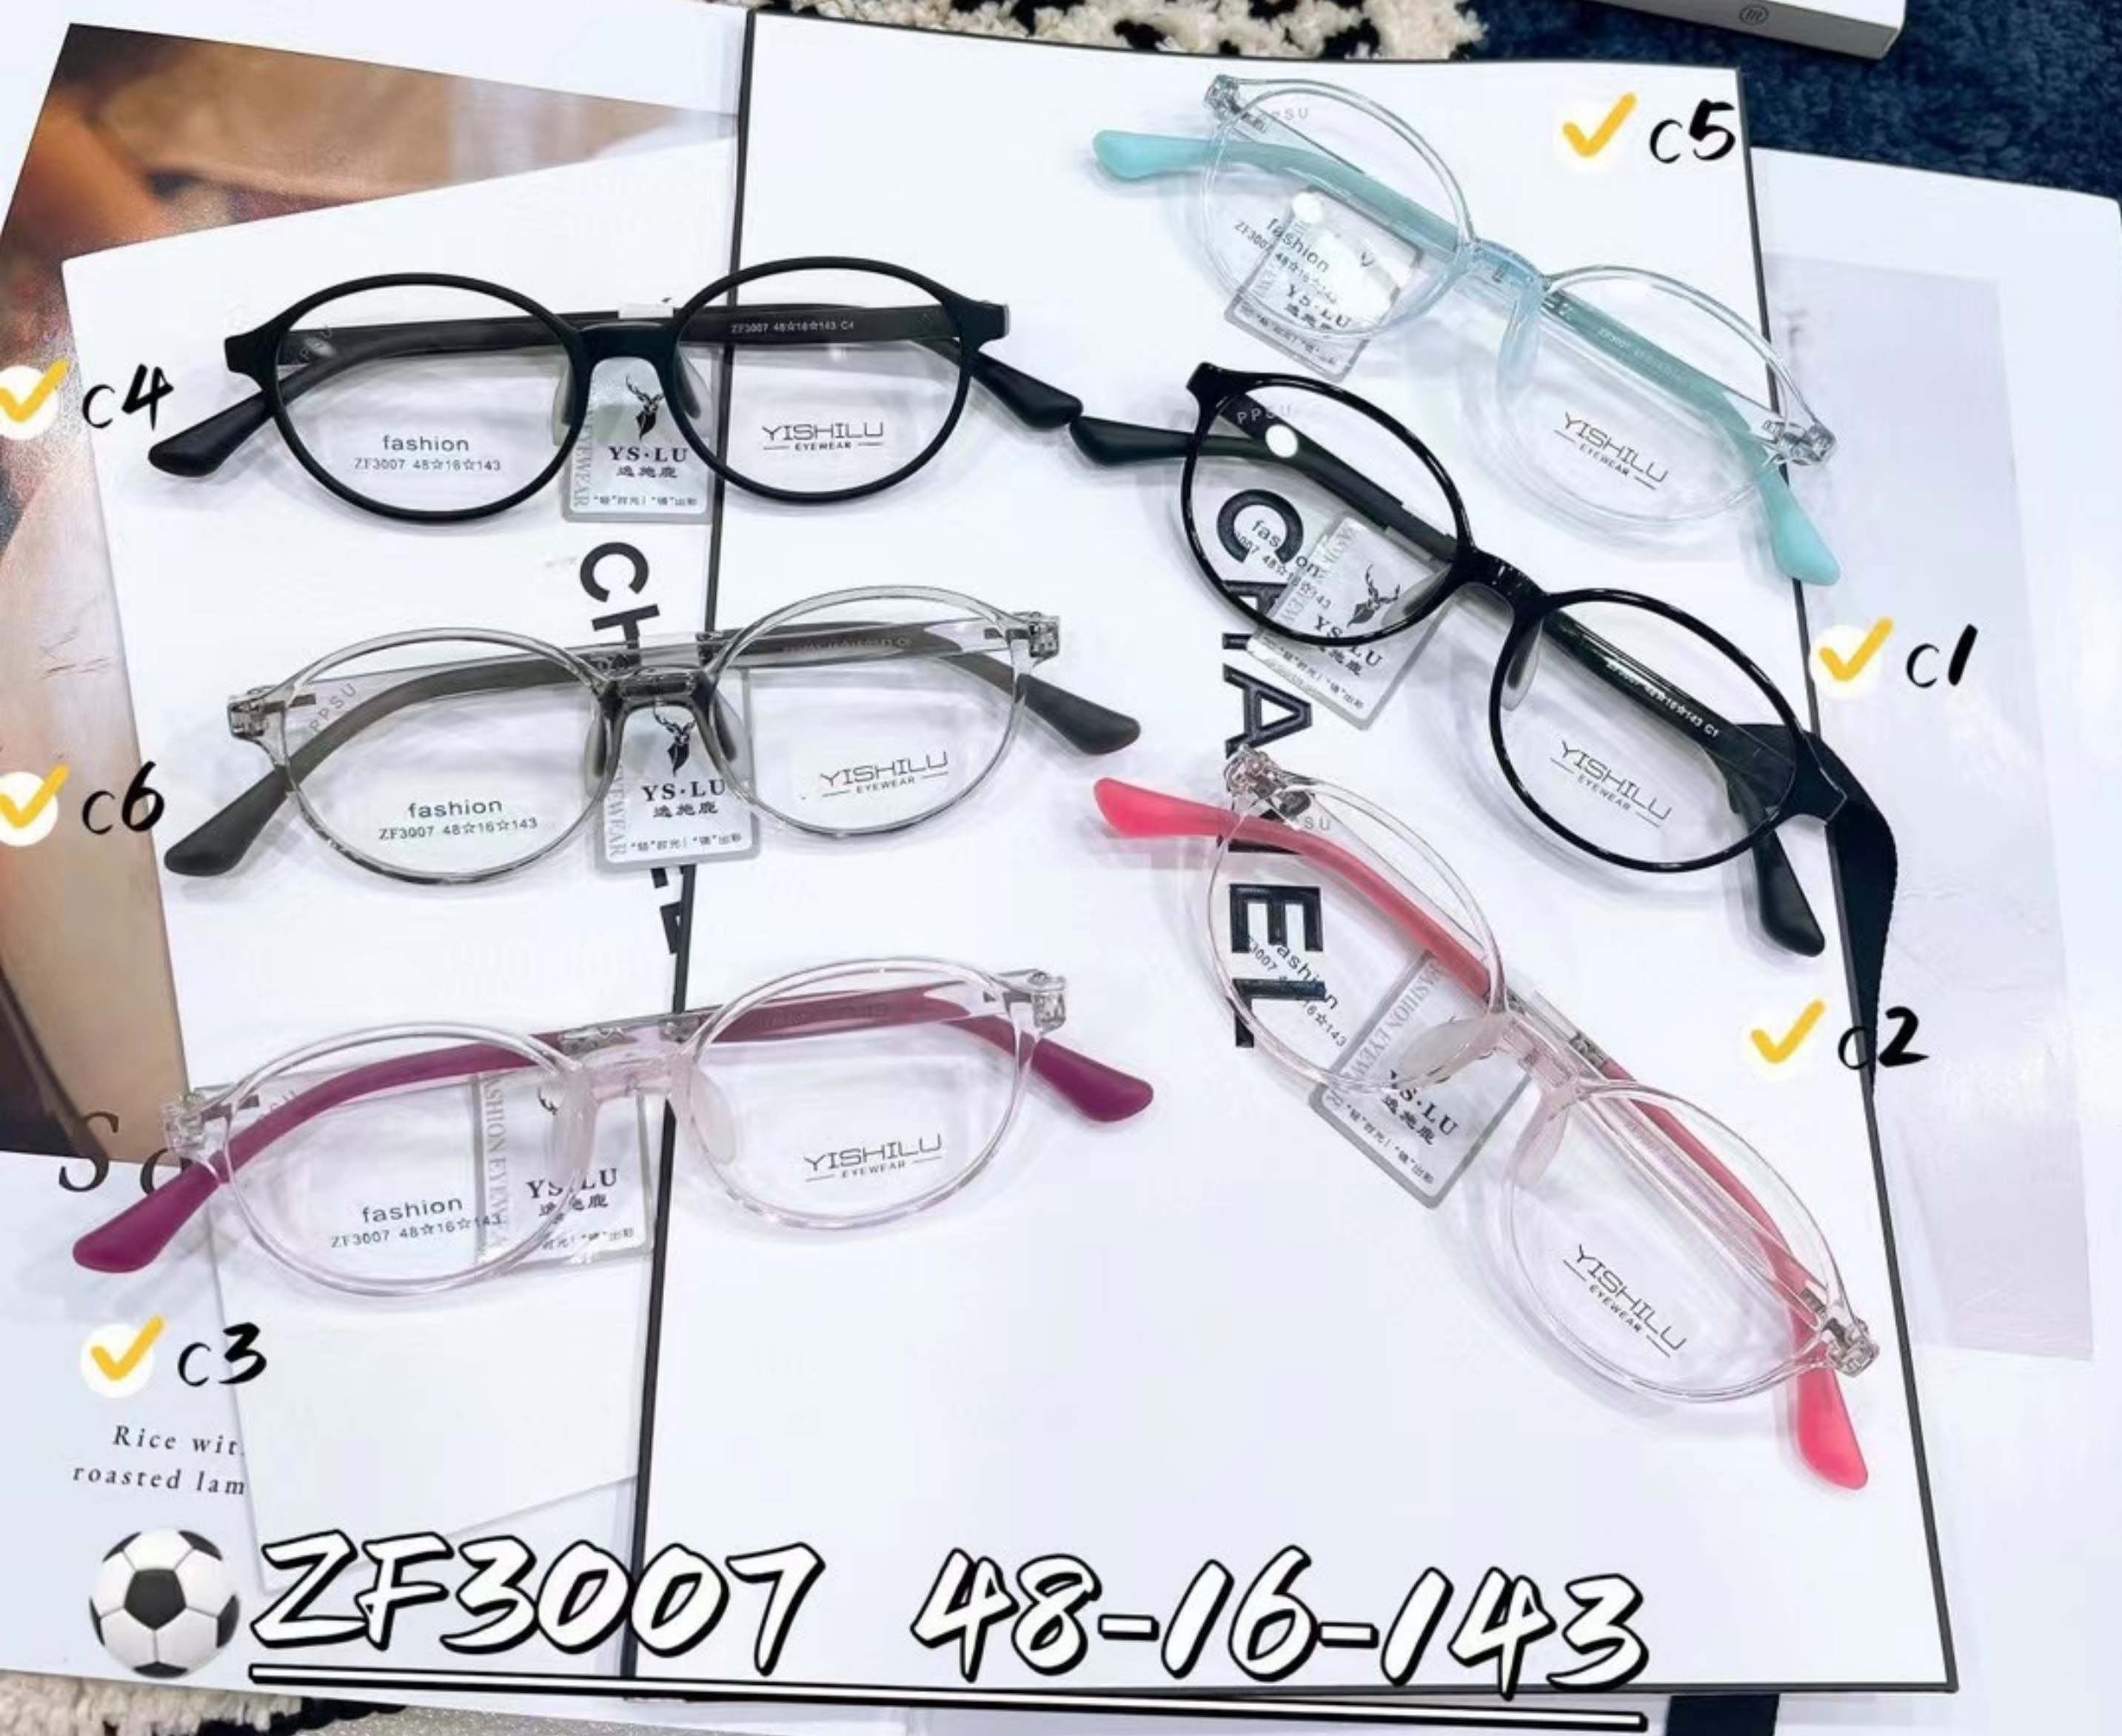

✓ C4

✓ C3

ZF3006 54-17-143

118572

Chloé

PPSU 硅胶防滑腿

施洛华同款青少年

MIGNON Southern France