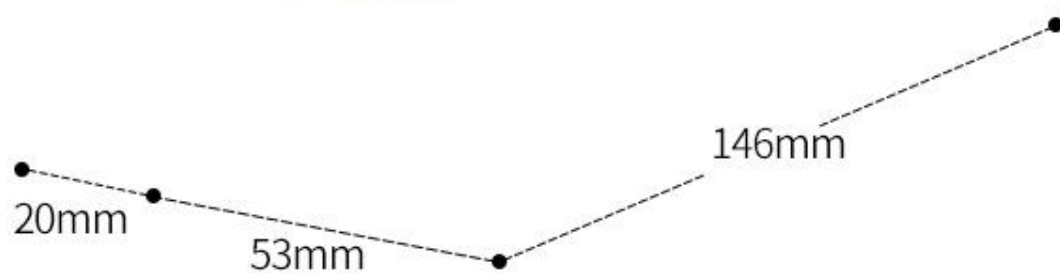

MODEL: 8264

WEIGHT: 38.1G

---

color display