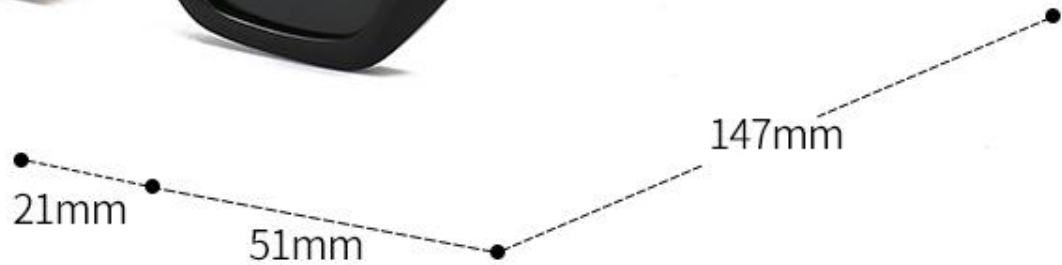

MODEL: 8265

WEIGHT: 35.2G

---

color display