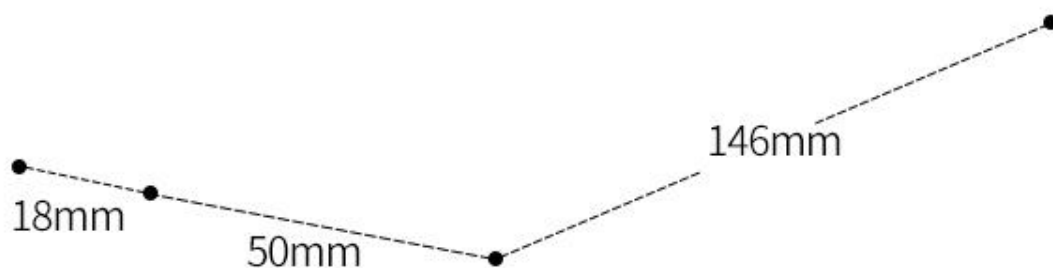

MODEL: 8263

WEIGHT: 35.9G

---

color display