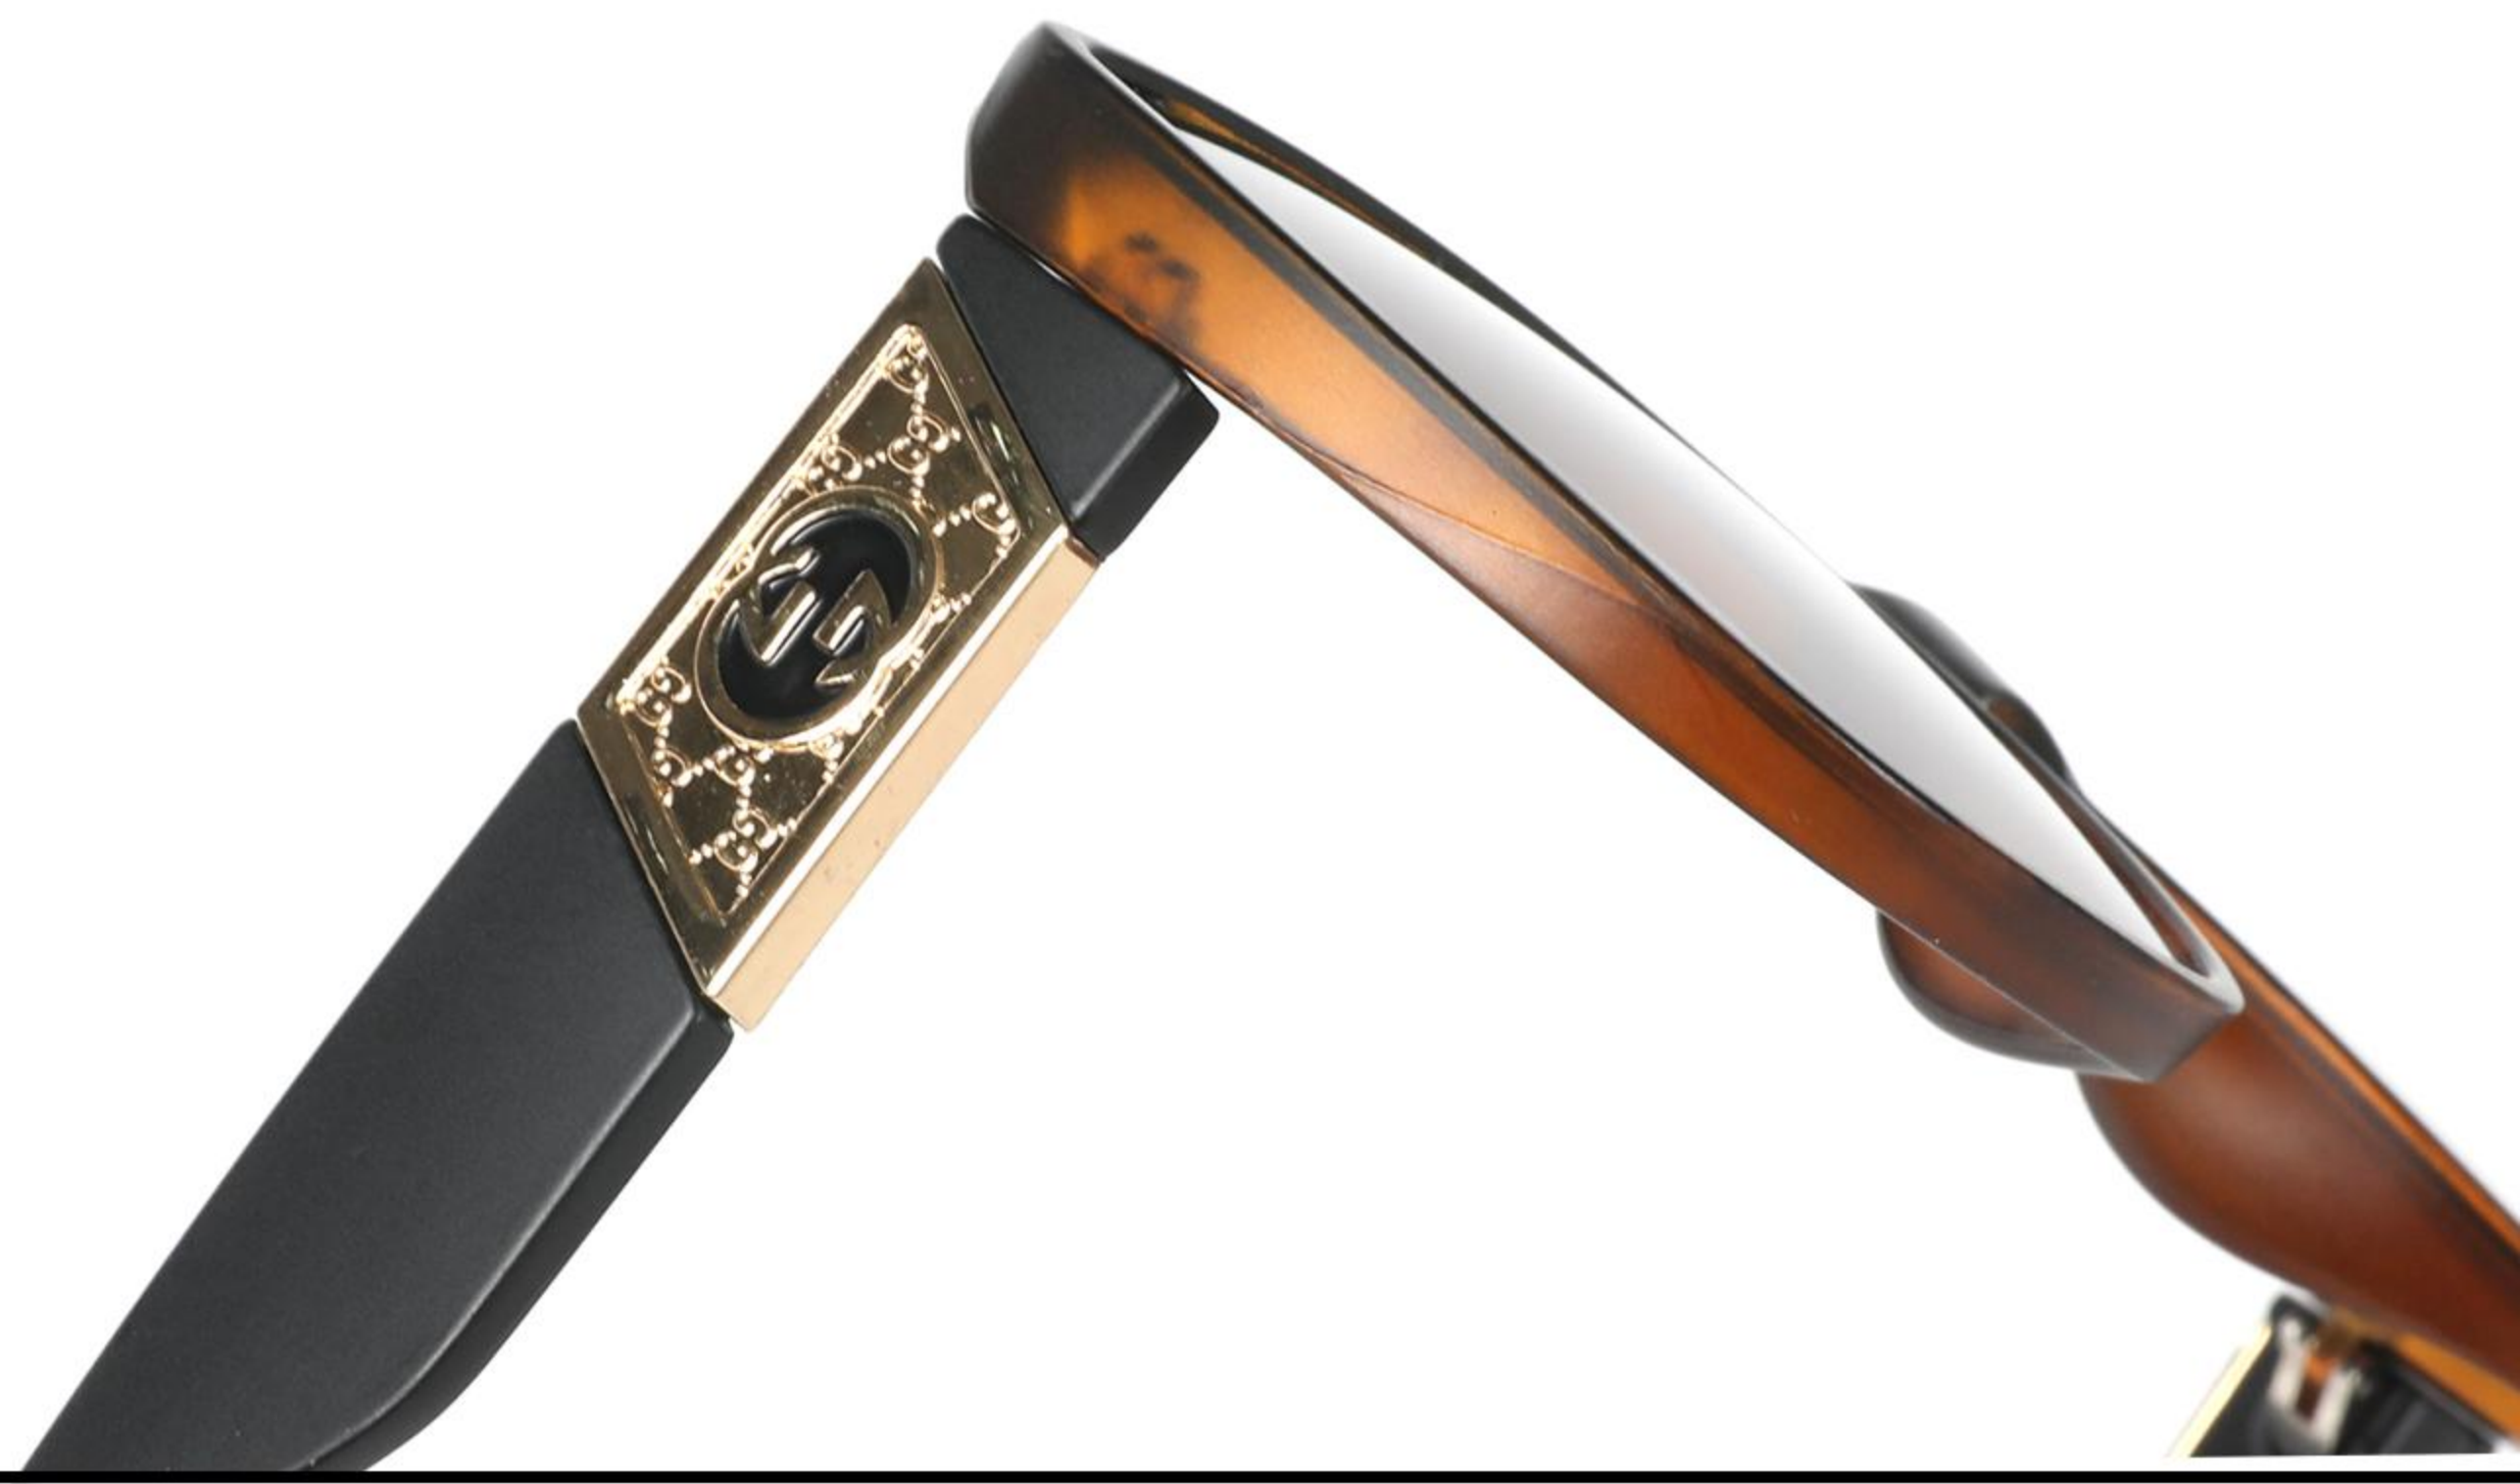

Polarized

MODEL

88108

Material: PC

Size: 56□18-138

Lens: Polarized

56MM

18MM