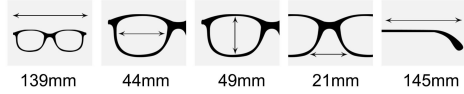

XPH

XPH303

SIZE: 53-17-145

C1:Black

C2:L.Gray

C3:Demi

C4:D.Gray

C5:Blue

Gray

G15

Brown

Lenses of different colors

XPH

XPH305

SIZE: 49-21-145

C1:Black

XPH

XPH306

SIZE: 53-17-145

C1:Black

C2:Blue

C3:Clear

C4:Brown

C5:D.Gray/L.Green