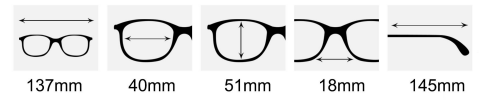

XPH

XPH301

SIZE: 51-18-145

C1:Black

C2:Blue

C3:Clear

C4:Brown

C5:Black/Green

Gray

G15

Brown

Lenses of different colors

XPH

XPH-302

SIZE: 54-17-145

C1:Black

XPH

XPH303

SIZE: 53-17-145

C1:Black

C2:L.Gray

C3:Demi

C4:D.Gray

C5:Blue