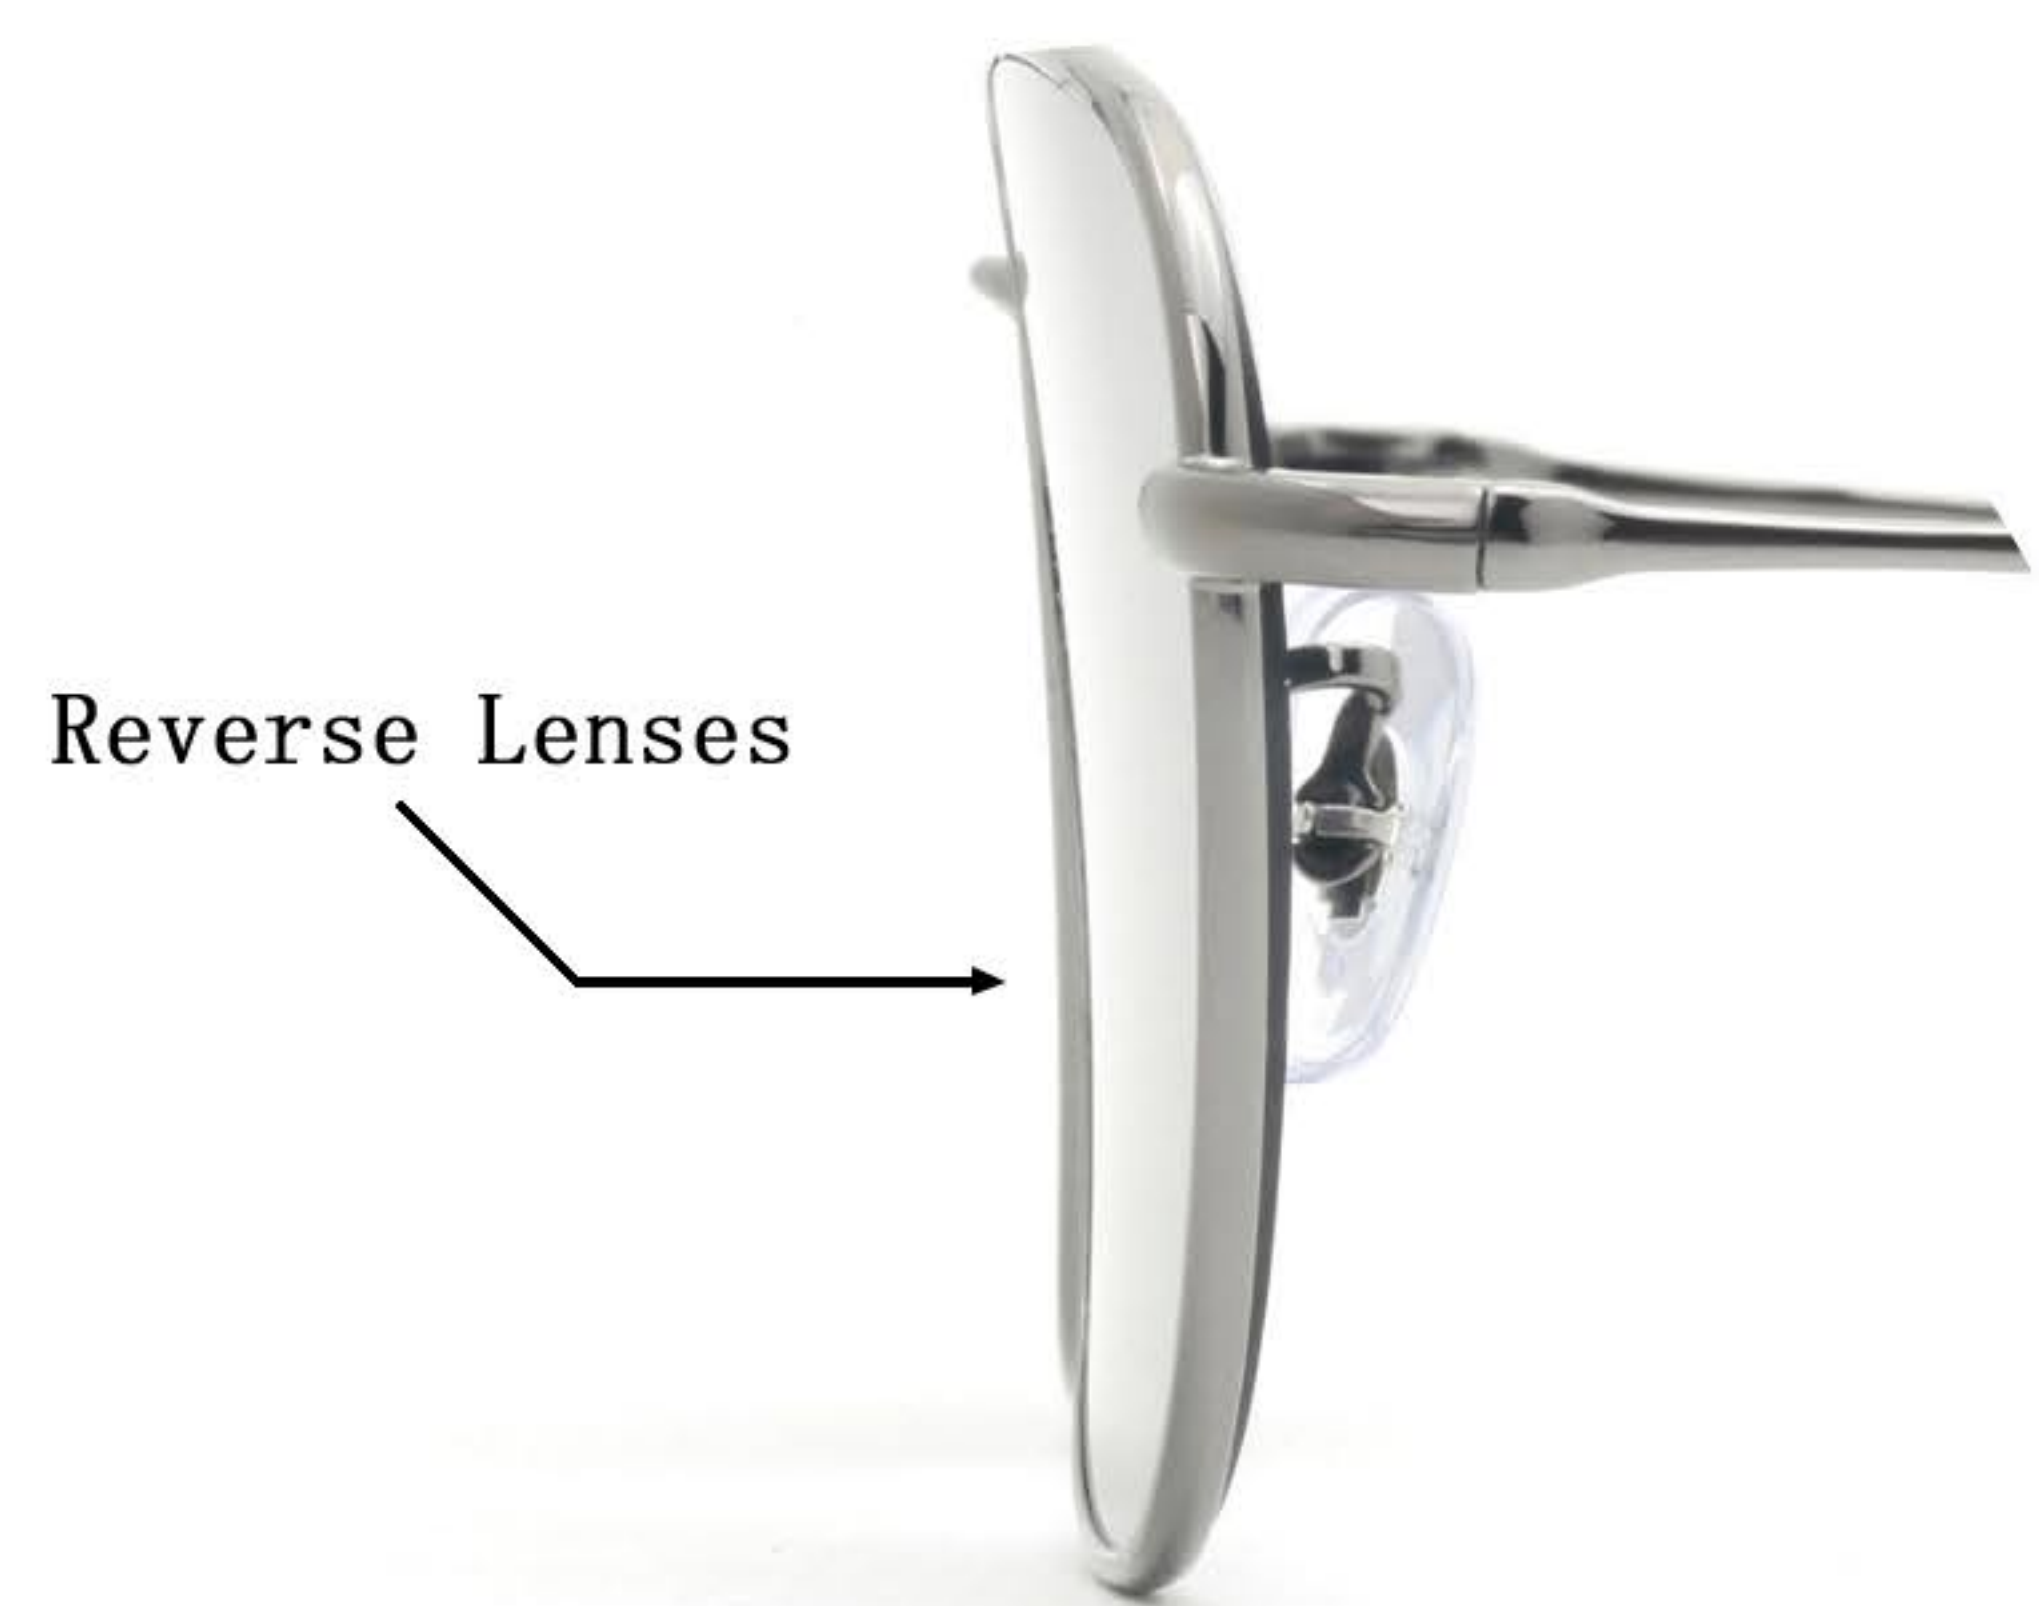

METAL

GS7005