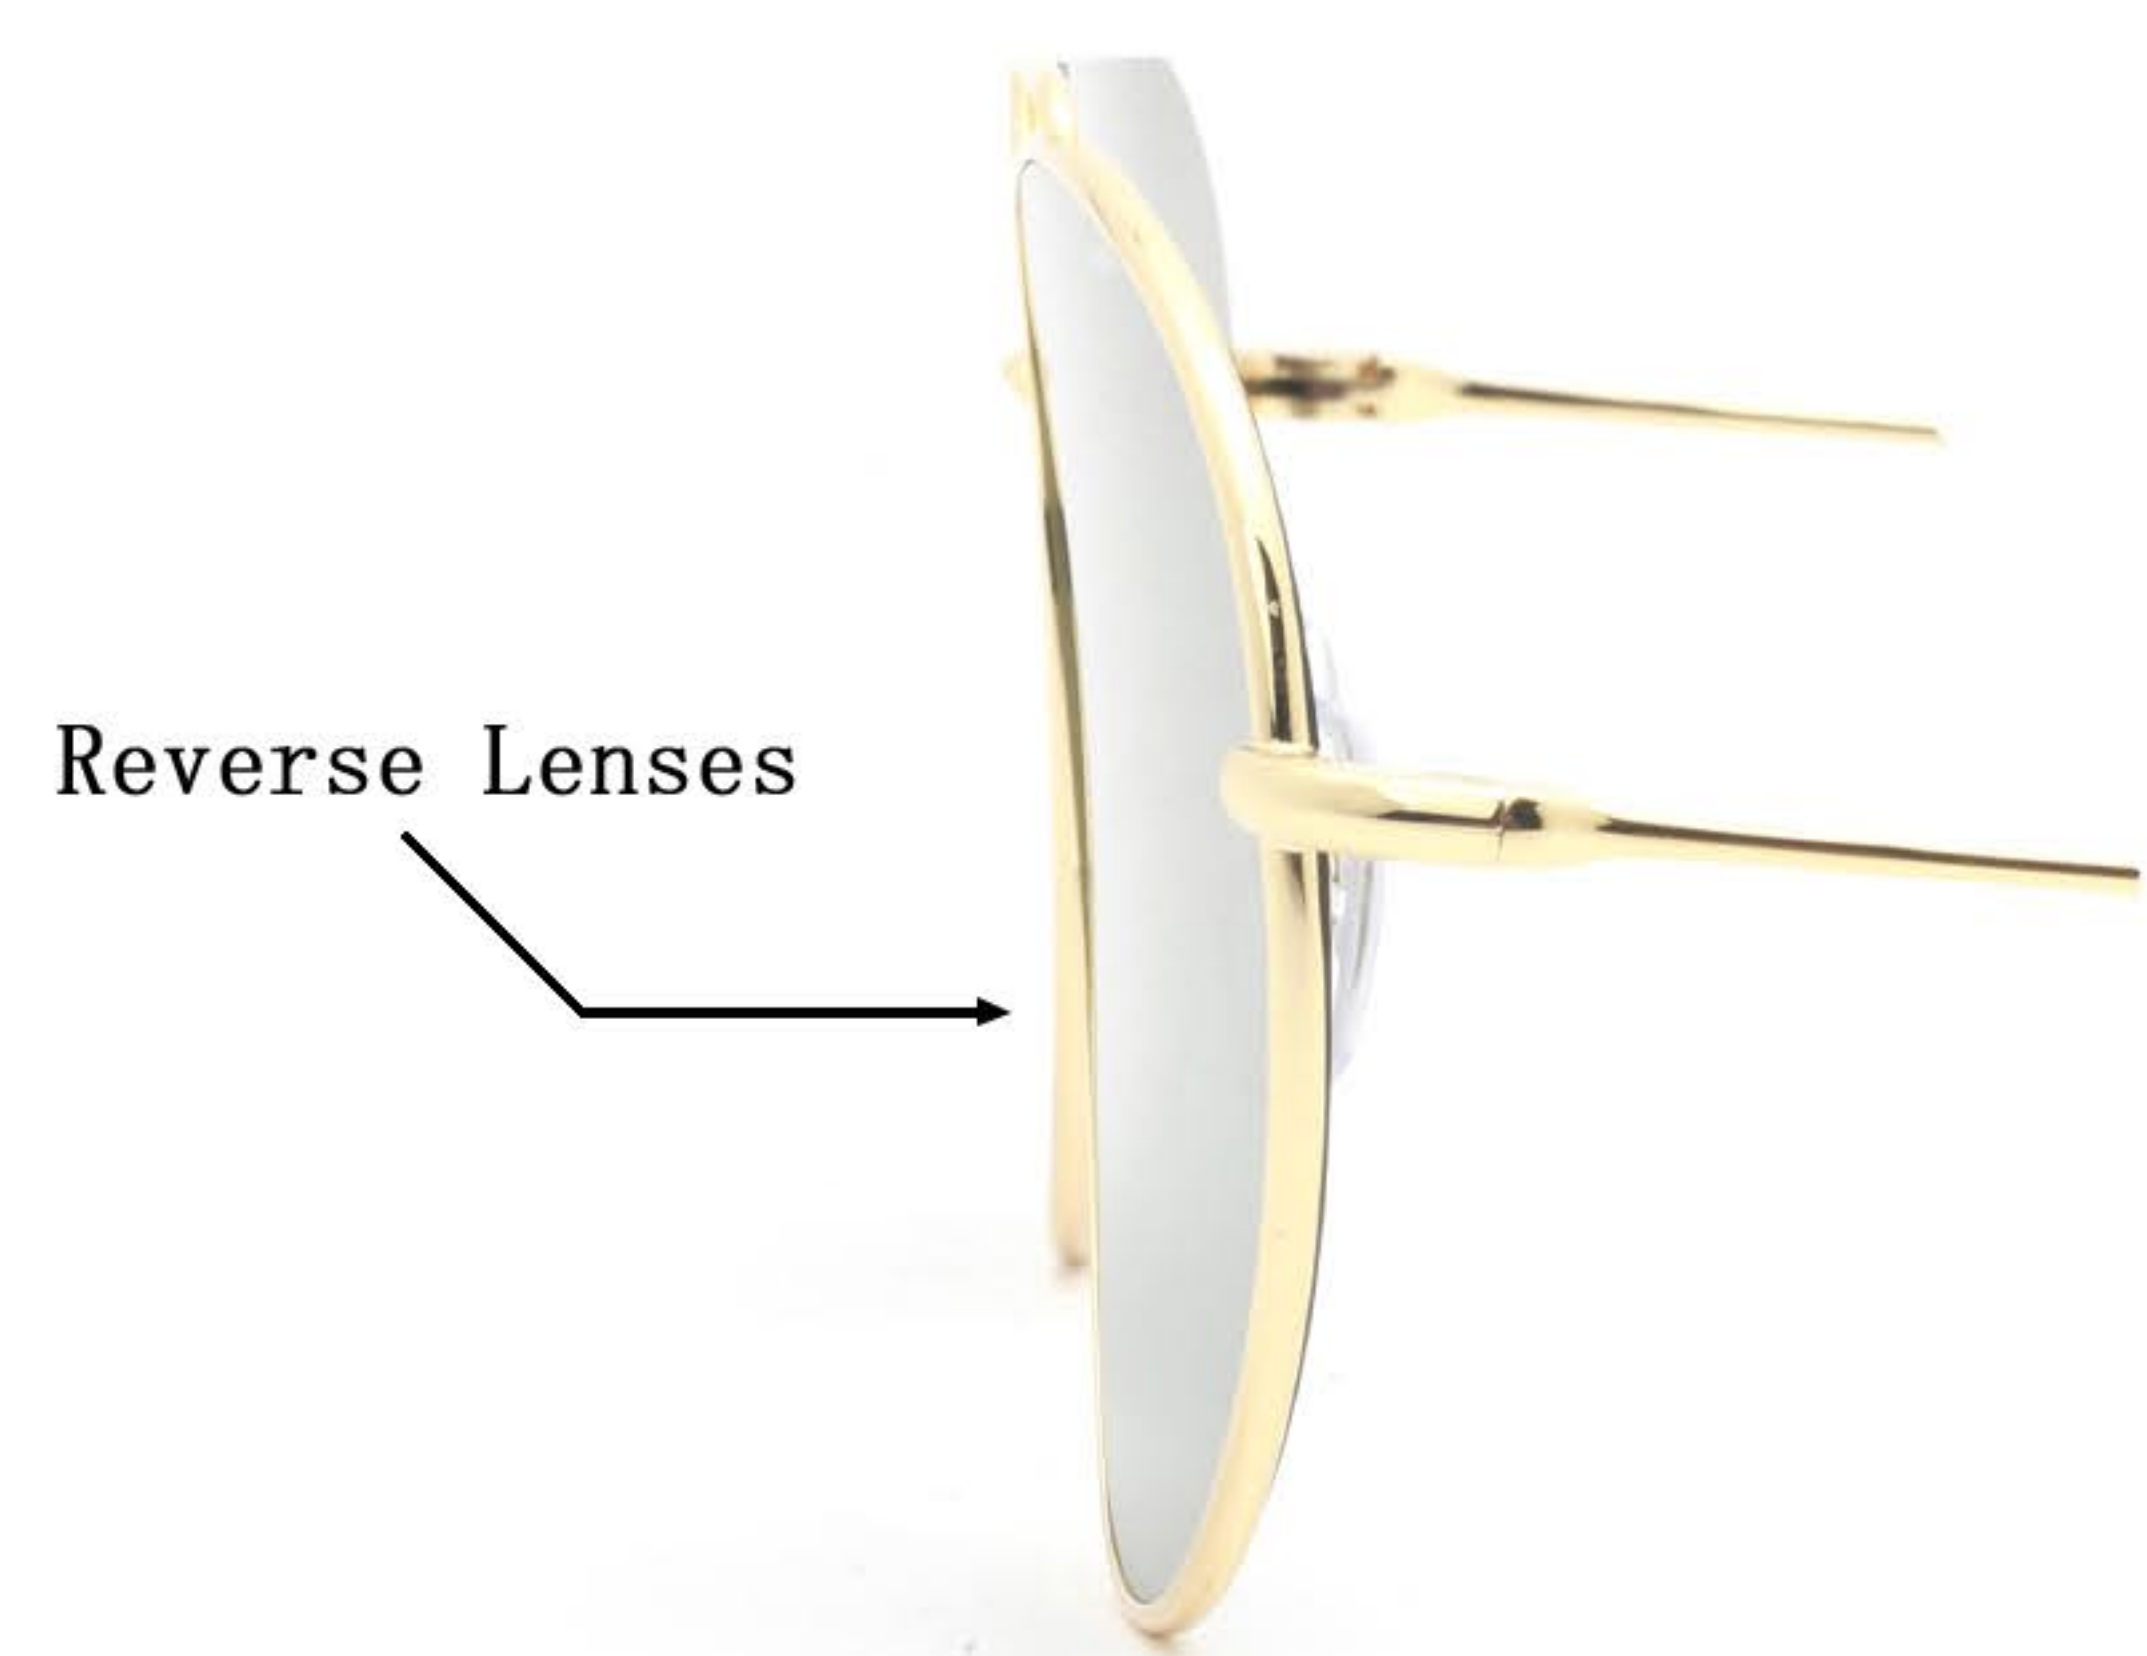

METAL

GS7007