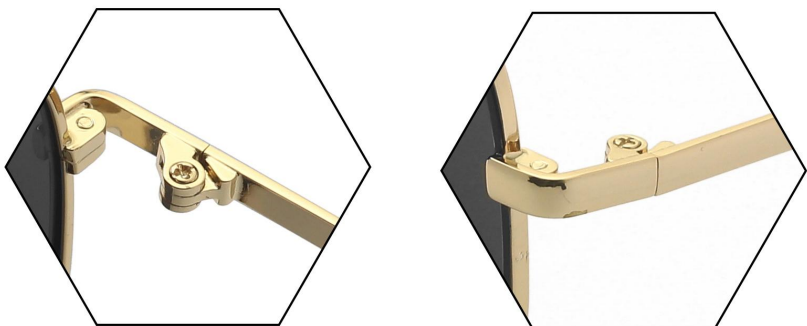

型号/MODEL : **RB3682**
尺寸/SIZE : **51□20-143**
镜片/LENS : **0.74TAC**
材质/MATERIAL: **Metal**

C2 Light Gun/Gradual Blue Gray
枪灰 渐进灰蓝