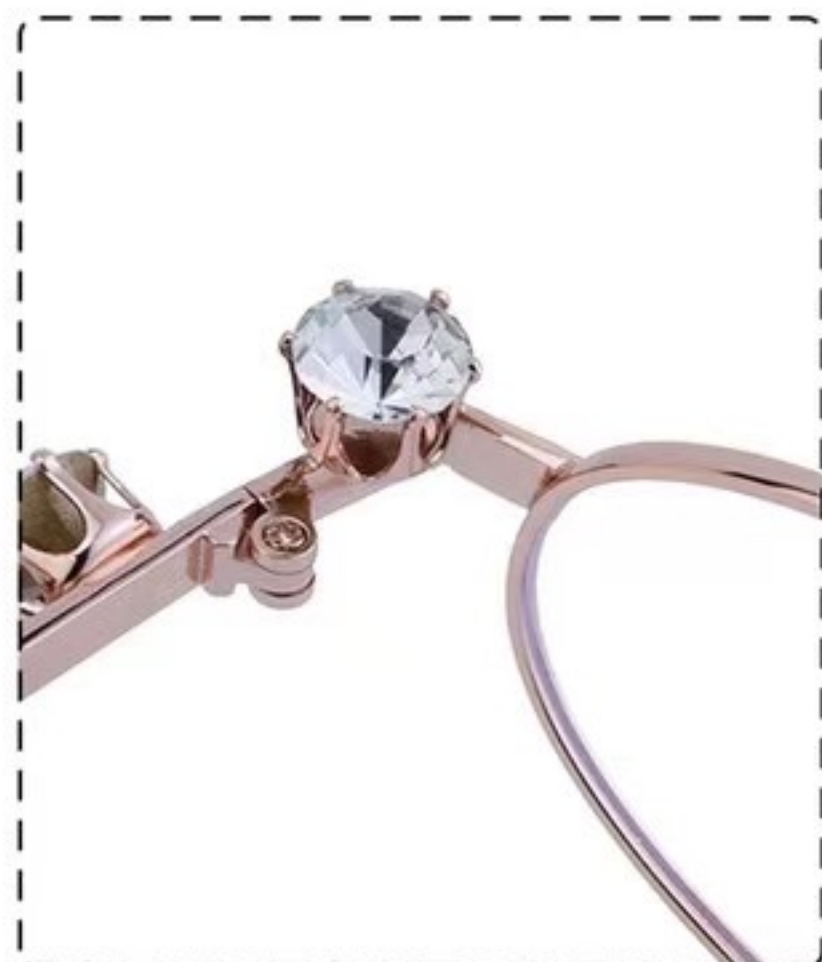

C11 SILVER WHITE

C4 GOLD DOUBLE BROWN

C8 SILVER DOUBLE GREEN

C12 GOLD DOUBLE GRAY

C7 SILVER GRAY BLUE

C2 GOLD GRAY

C1 BLACK GRAY

C10 BLACK WHITE

C3 SILVER GRAY

***Different devices display, the color will be different, please refer to the actual prevail**

ALLOY HINGES

SILICA NOSEPIECE

PC + ALLOY LEG

52mm 22mm 145mm

TYPE KN-8135

GOLD WHITE FLAKES C1

SILVER WHITE FLAKES C2

METAL HINGES

INTEGRATED
NASAL PAD

METAL
MIRROR LEG

***DIFFERENT DEVICES DISPLAY, THE COLOR WILL BE DIFFERENT,
PLEASE REFER TO THE ACTUAL PREVAIL**

COLOUR

104C59

GOLD LEOPARD/GREEN