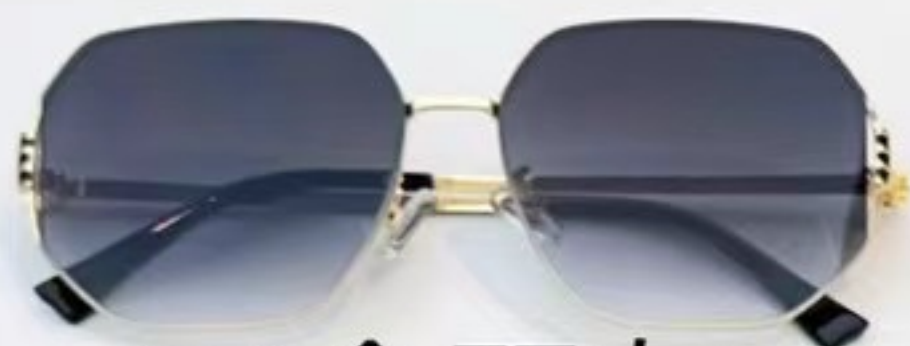

C1金双灰

WF-2A855
55-17-140