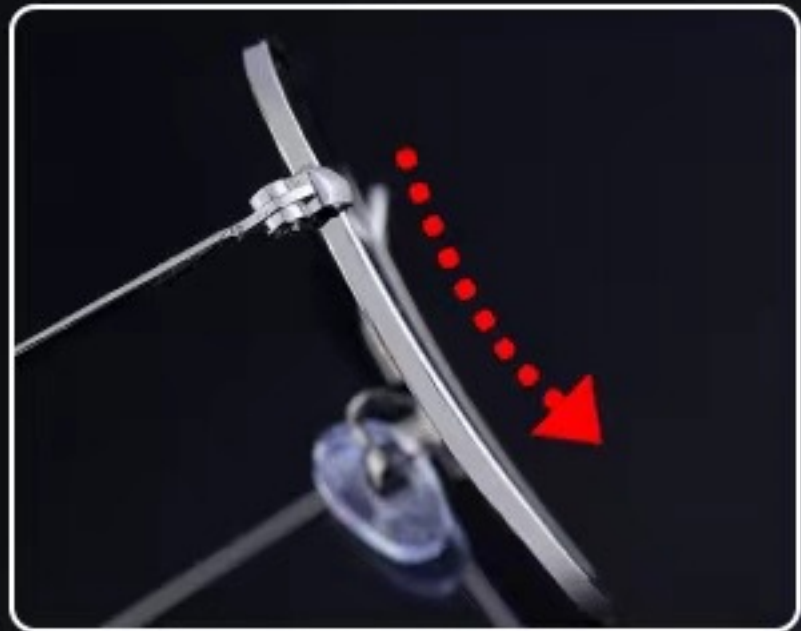

***Different devices display, the color will be different,
please refer to the actual prevail**

**Alloy plating
material hinge**

**Silica gel
Nasal tray**

**PC (Metal skeleton)
foot cover**

52mm 17mm 140mm