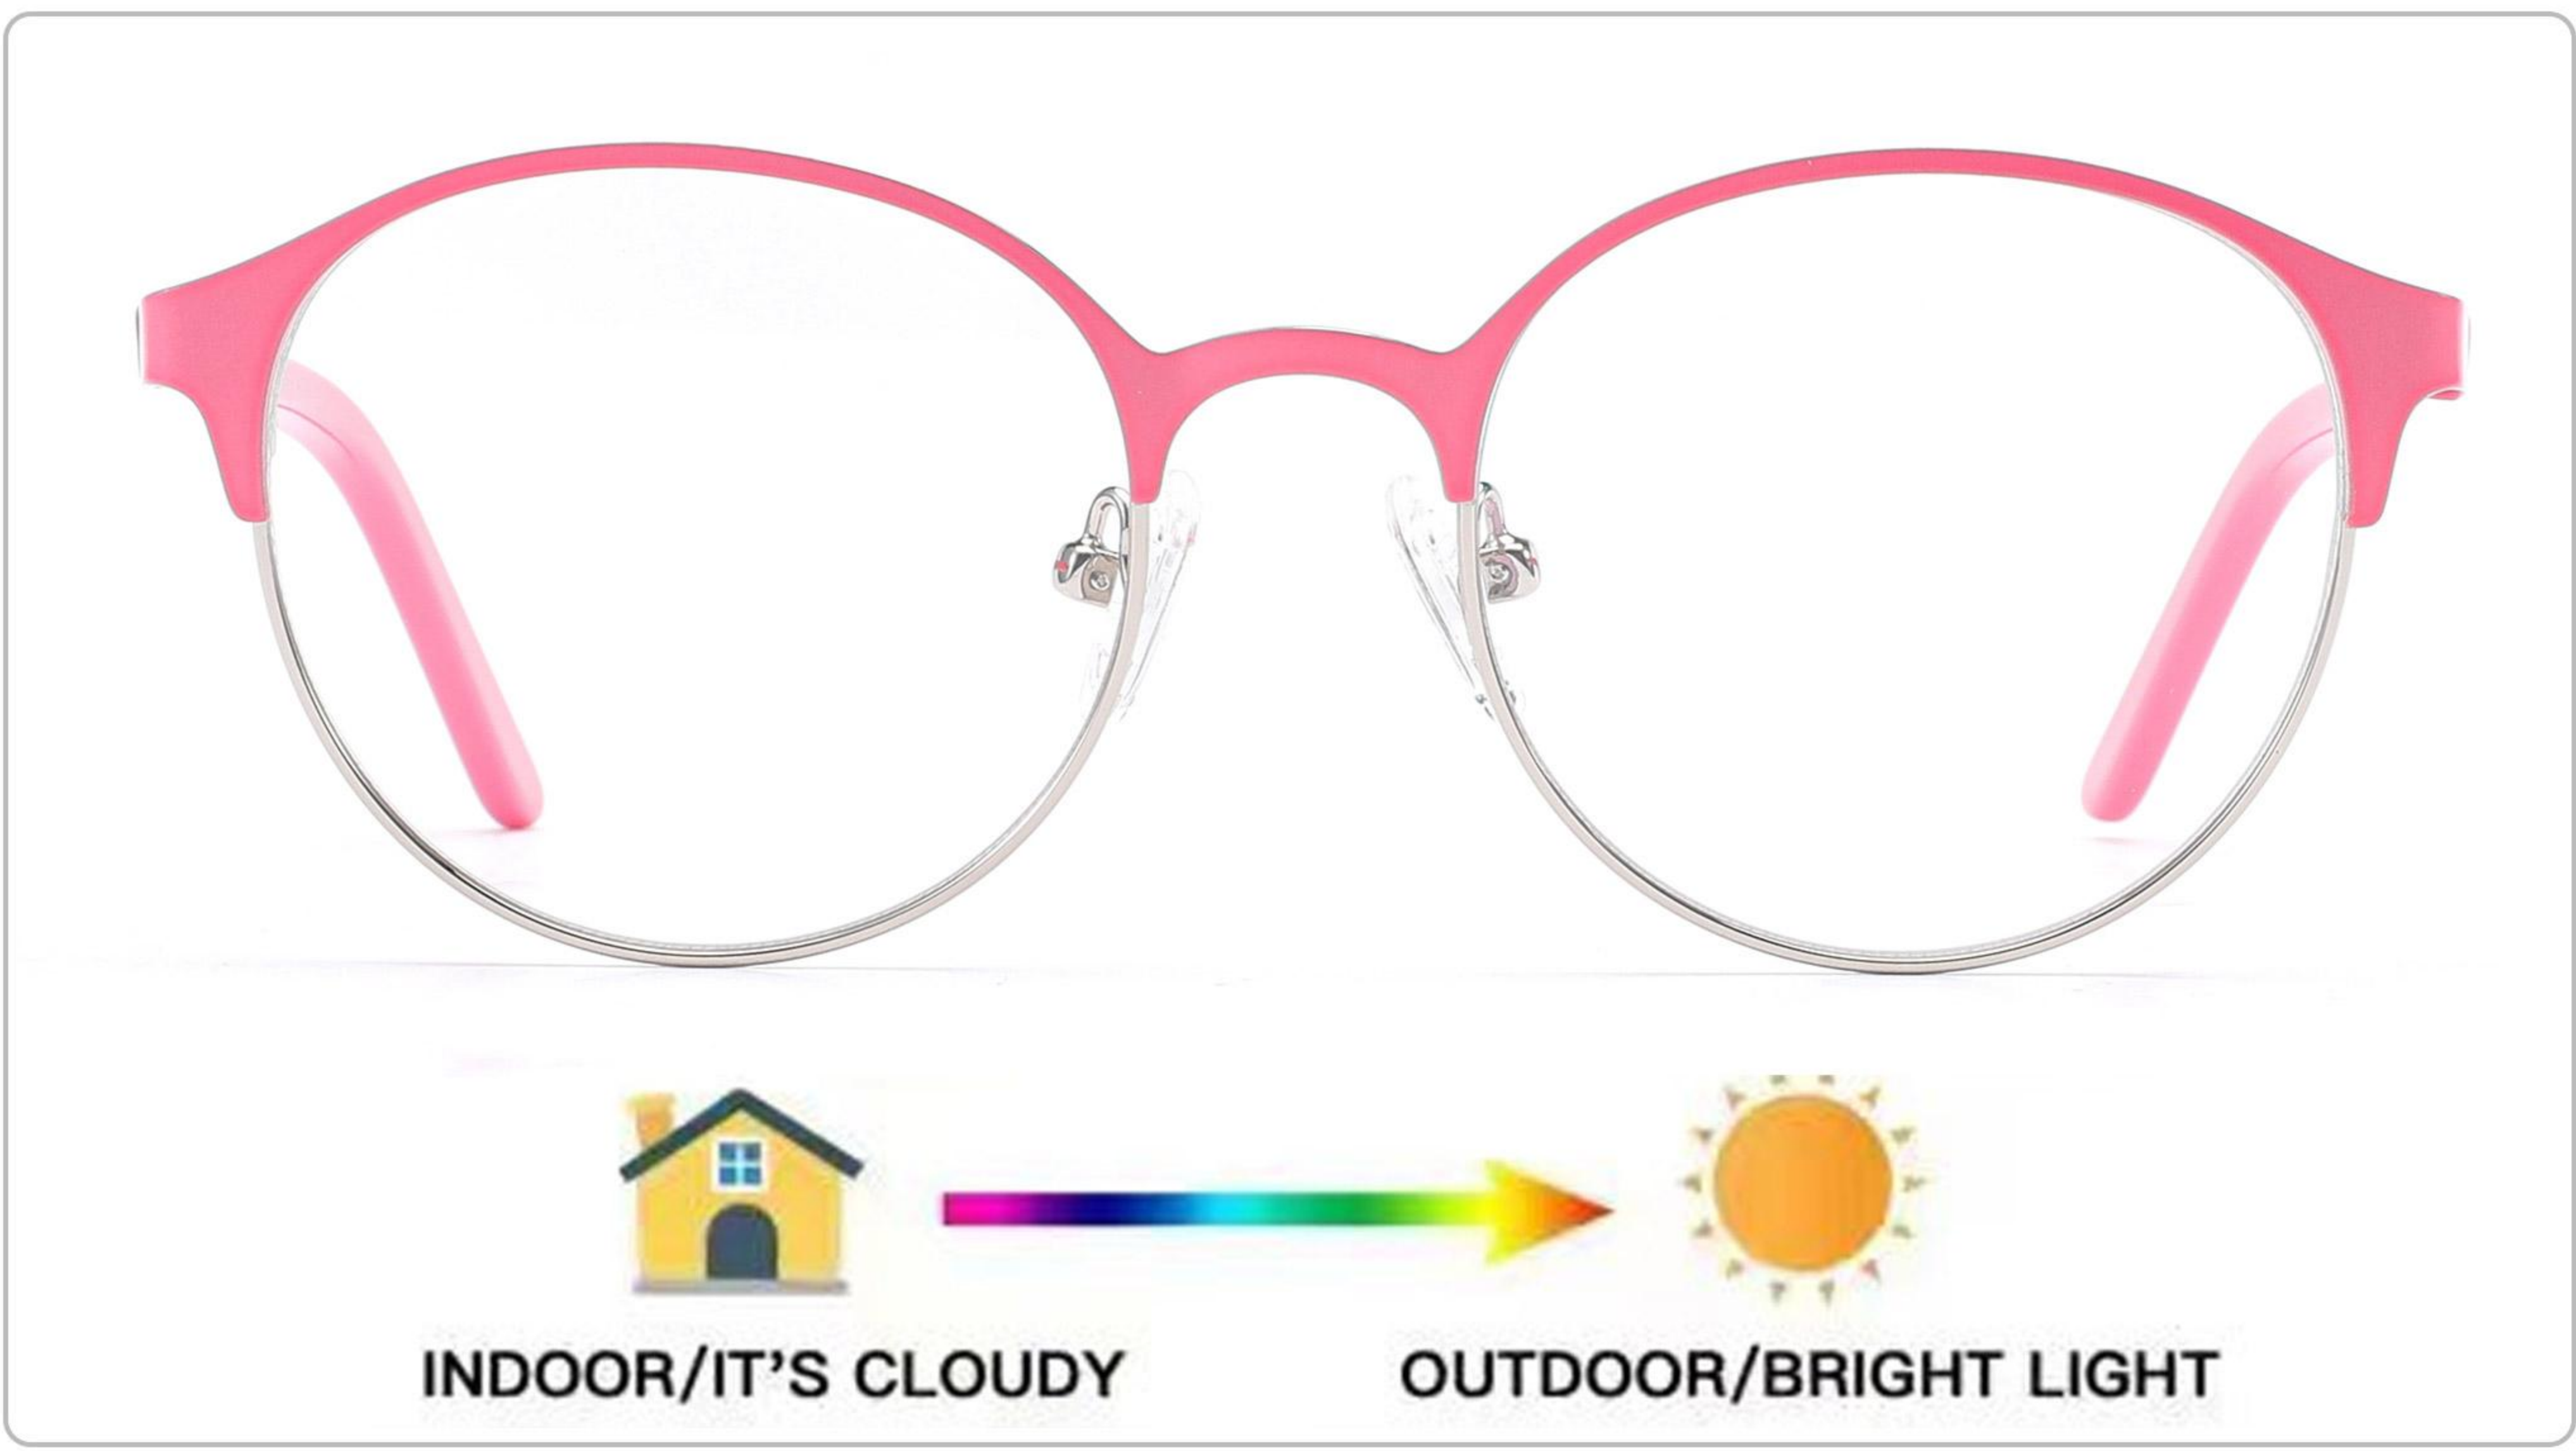

MOD:XJ6001

SIZE:48-17-135

METAL

MOD:XJ6002

SIZE:47-17-130

METAL

MOD:XJ6003

SIZE:47-16-130

C4 AFTER COLOR CHANGE

C5 BEFORE COLOR CHANGE

C5 AFTER COLOR CHANGE

MOD:XJ6004

SIZE:48-17-135

METAL

C1 BEFORE COLOR CHANGE

C2 BEFORE COLOR CHANGE