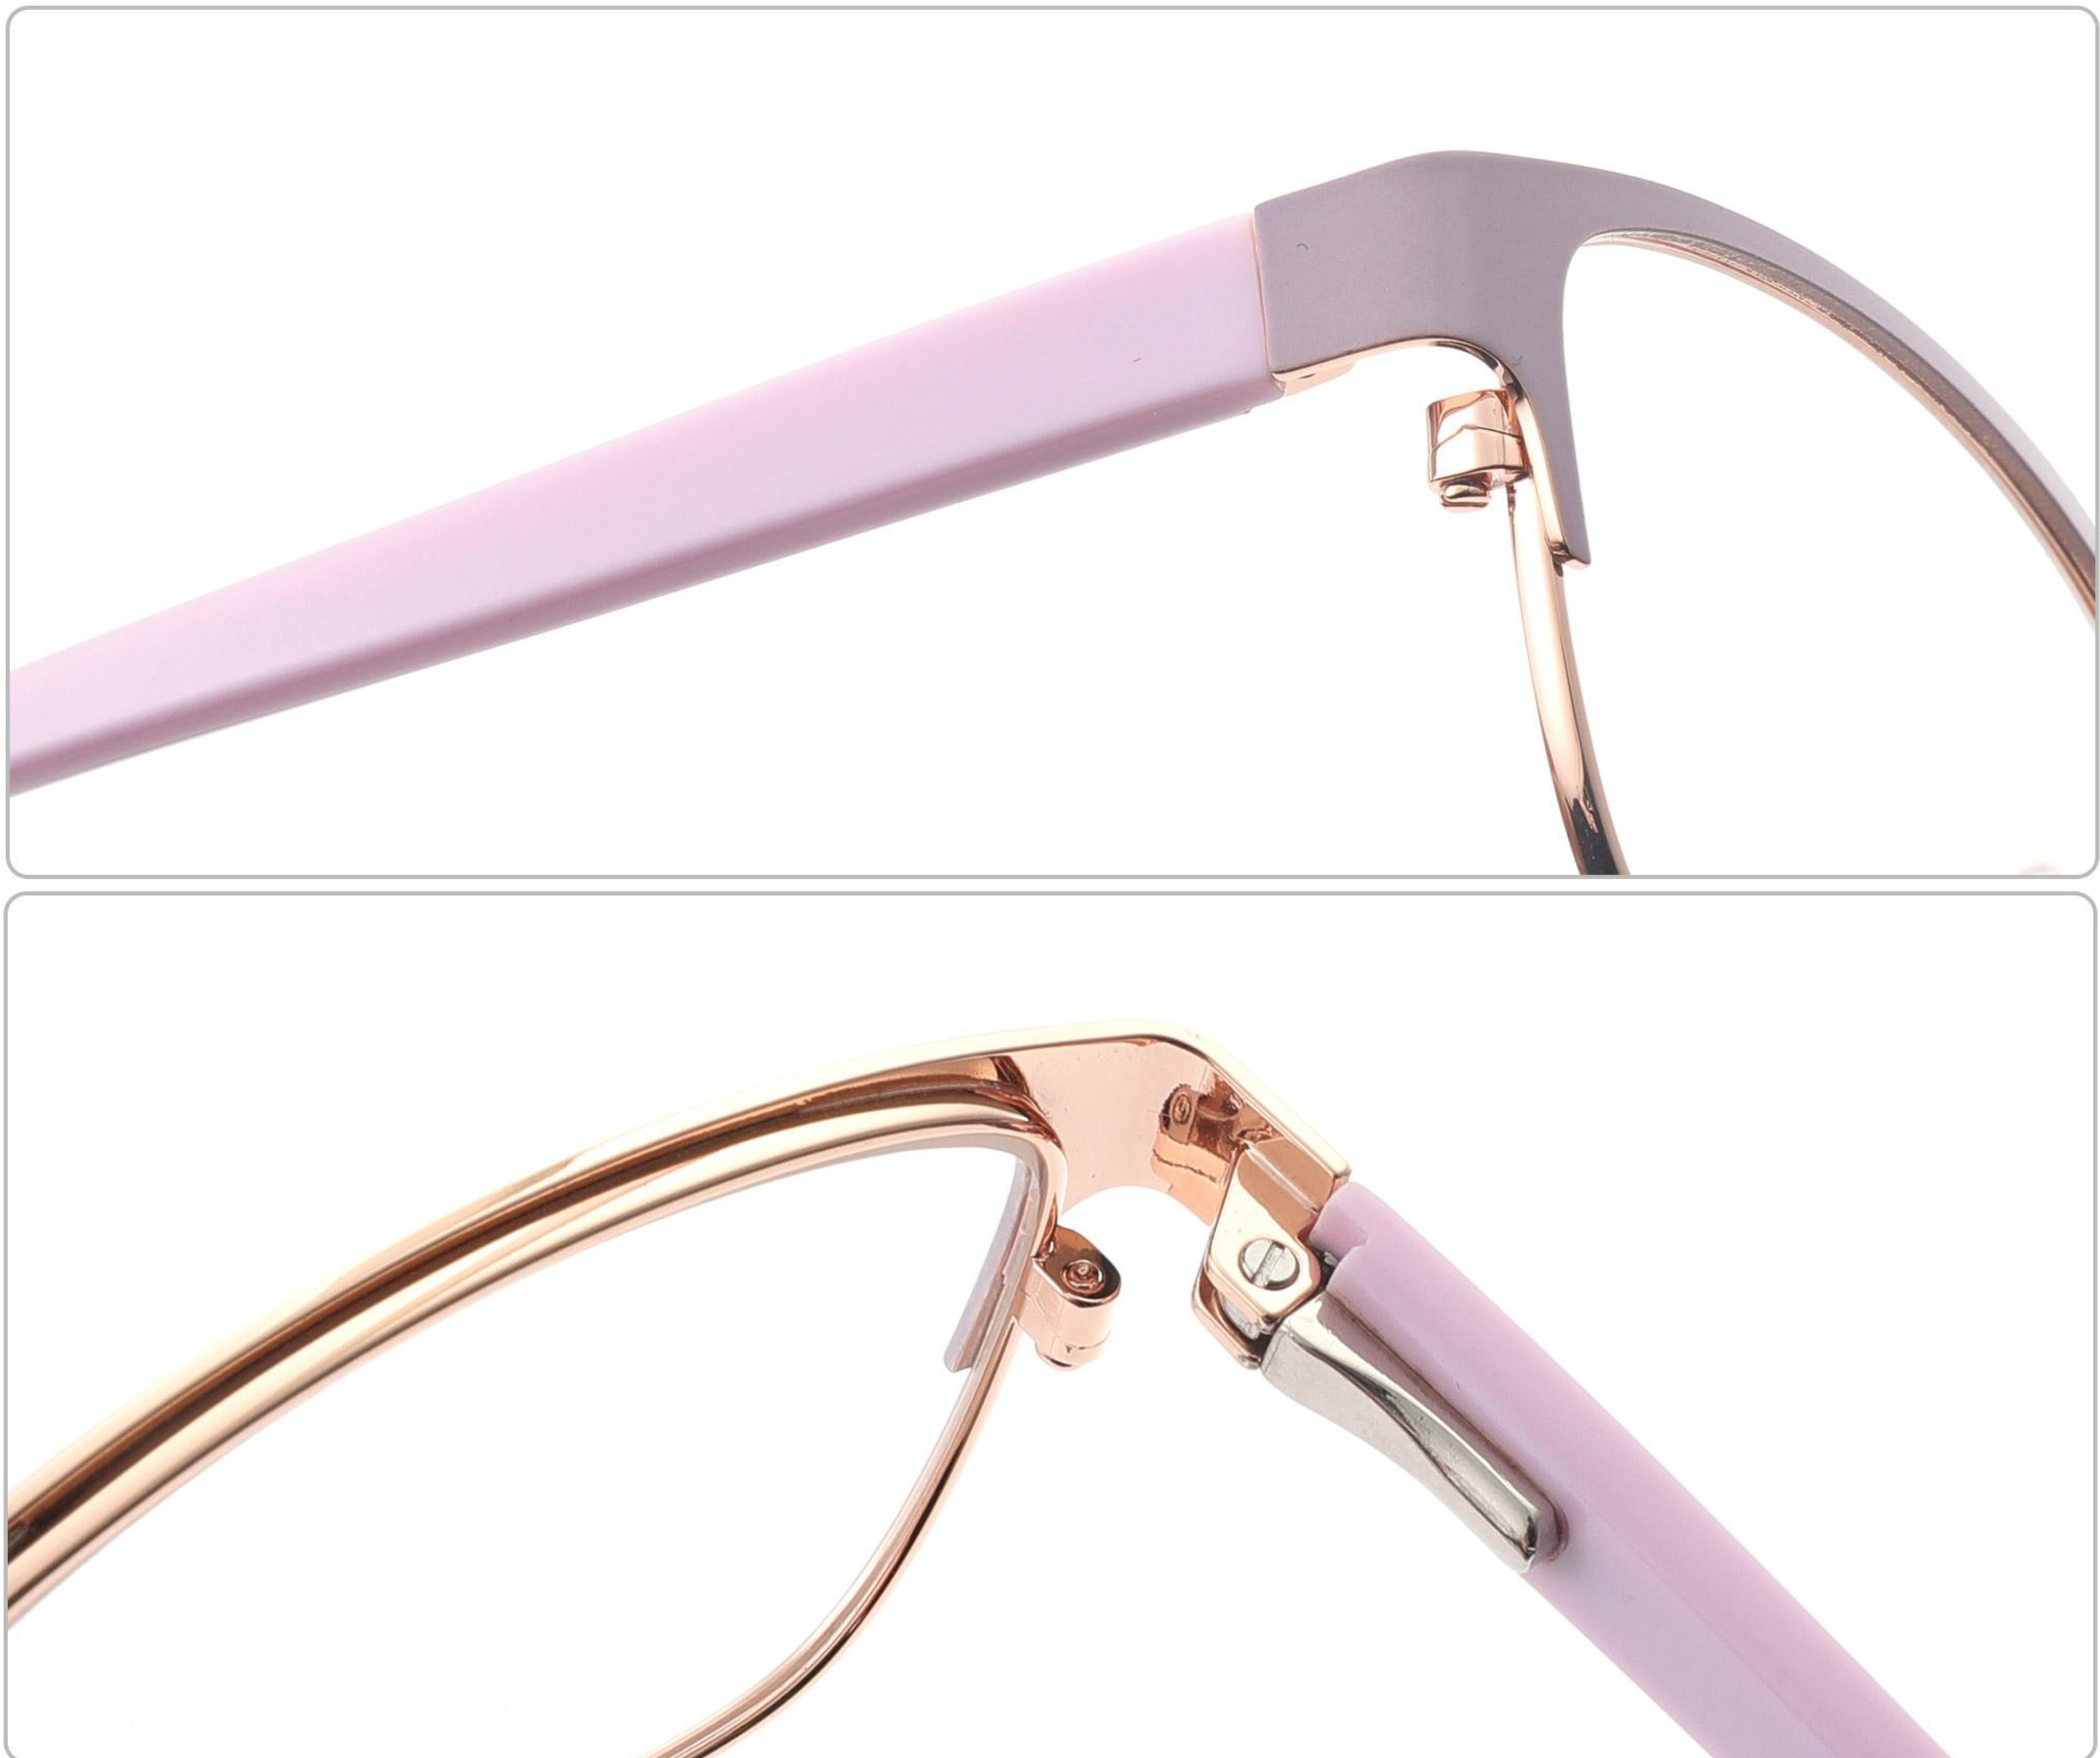

MOD:XJ6005

SIZE:47-16-130

METAL

MOD:XJ6006

SIZE:47-16-130

METAL

MOD:XJ6007

SIZE:48-16-135

METAL

MOD:XJ6008

SIZE:48-16-135

METAL

C1 BEFORE COLOR CHANGE

C1 AFTER COLOR CHANGE

C2 BEFORE COLOR CHANGE

C2 AFTER COLOR CHANGE