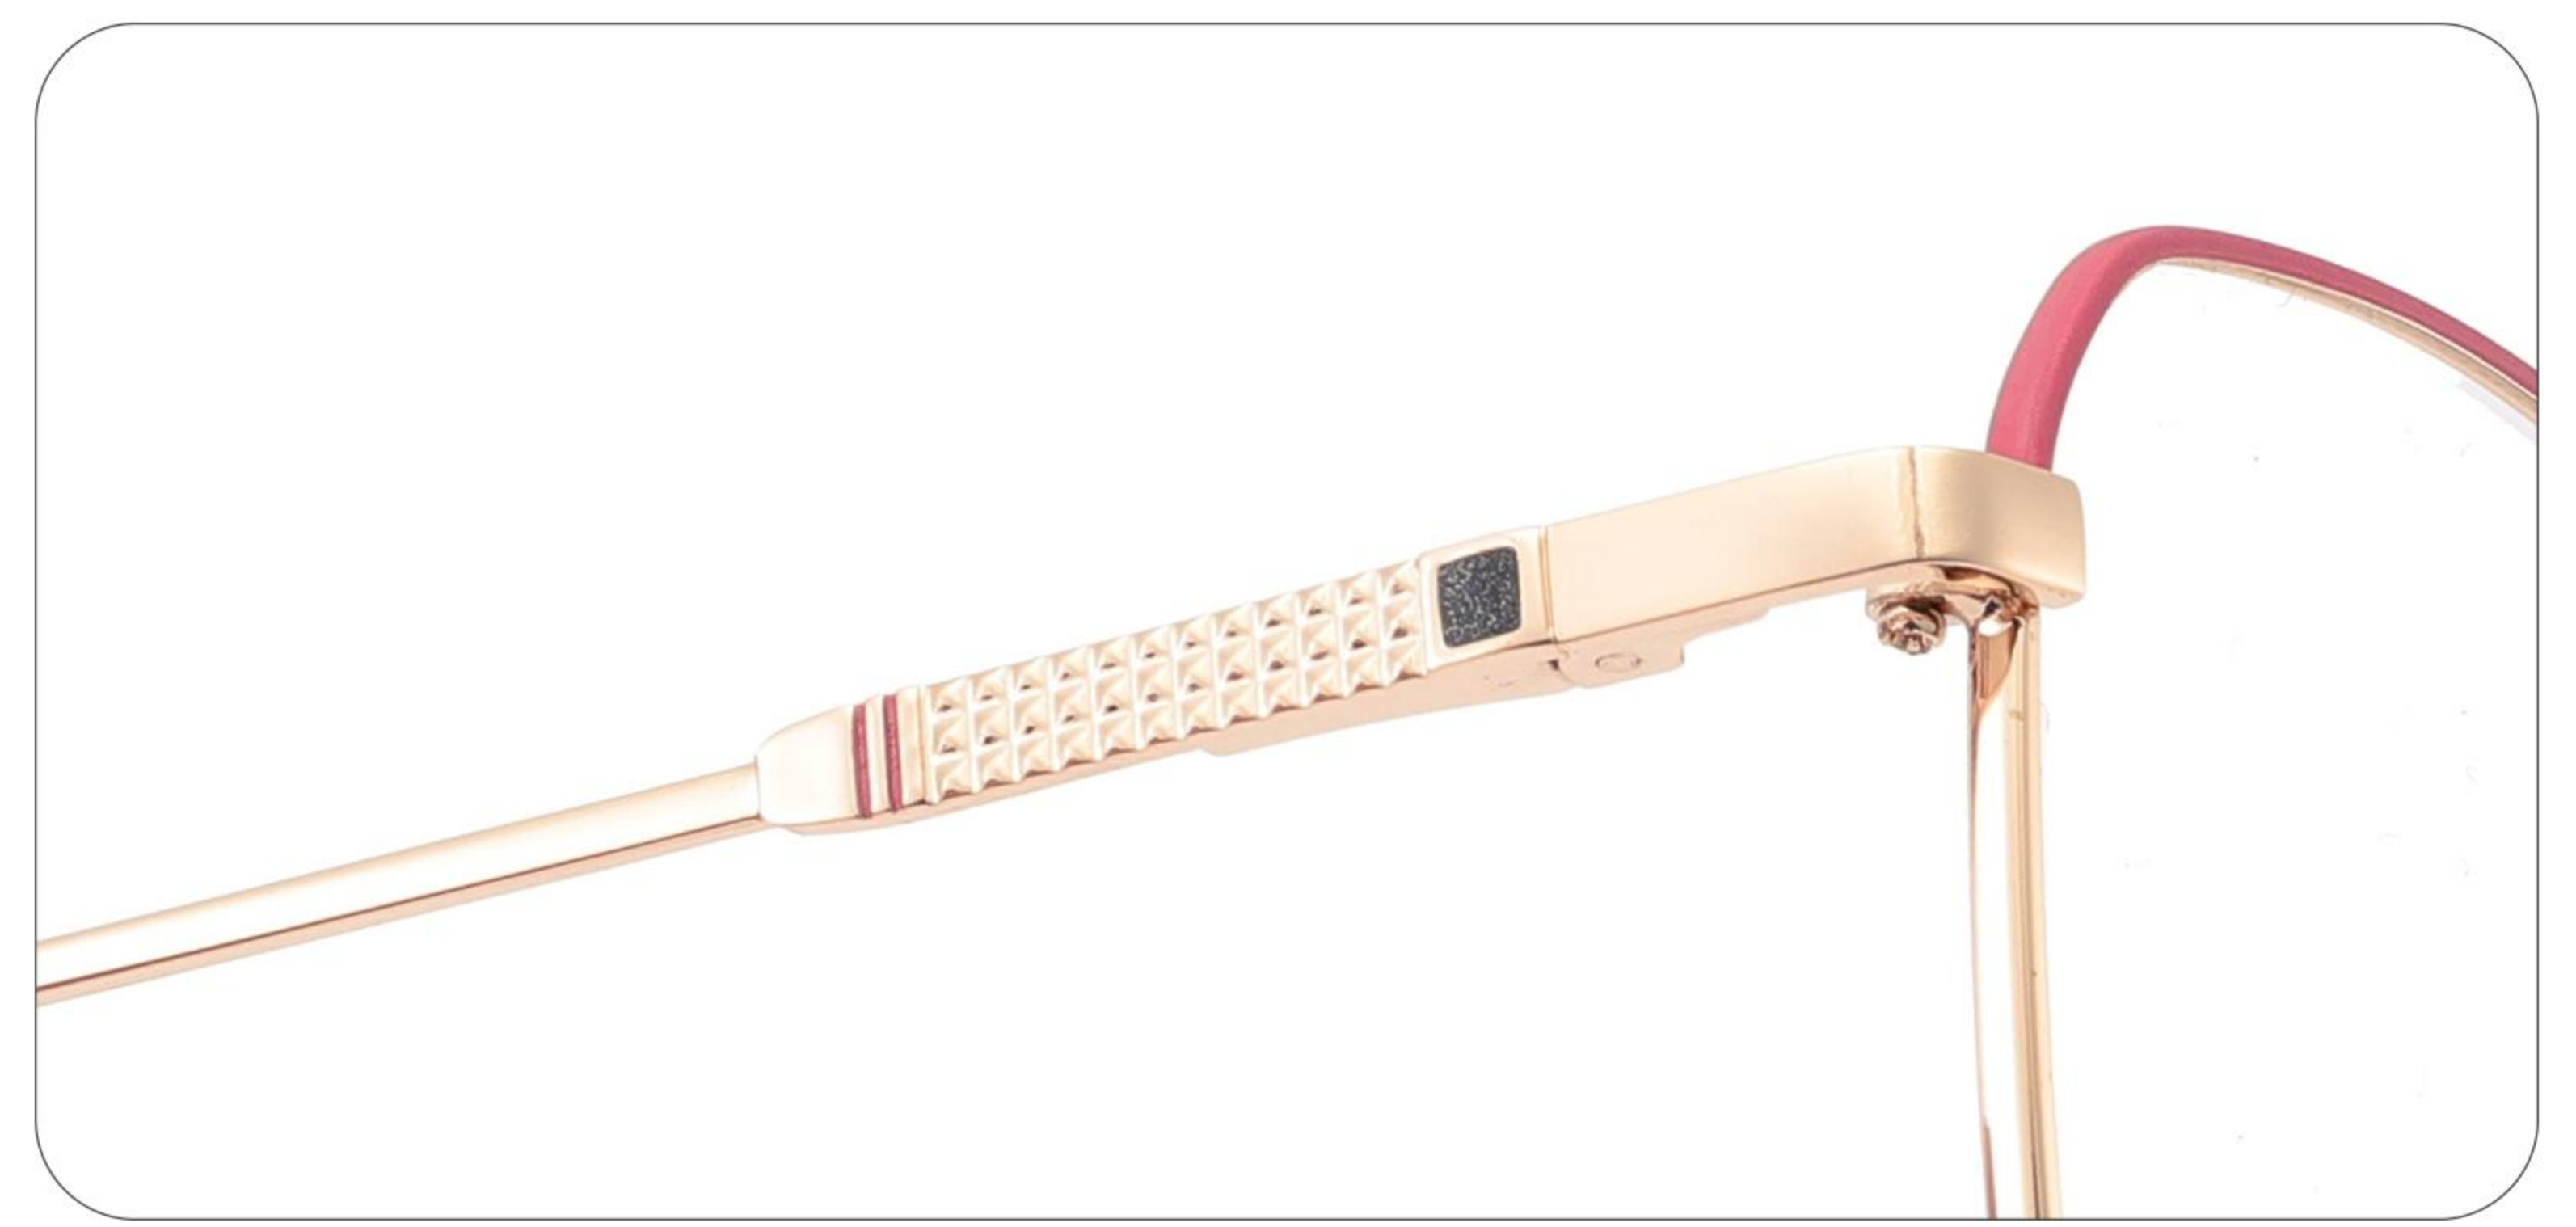

MODEL: CH9008

 SIZE: 53-17-140

MATERIAL: METAL

C1 BLACK

C2 LIGHT PINK

C3 PURPLE

C4 BROWN

C5 DEEP PINK

NEW STYLE

GLOBAL DEBUT

MODEL: CH9009

 SIZE: 52-17-140

MATERIAL: METAL

C1 BLACK

C2 LIGHT PINK

C3 PURPLE

C4 BROWN

C5 DEEP PINK

NEW STYLE

GLOBAL DEBUT

MODEL: CH9010

 SIZE: 53-17-140

MATERIAL: METAL

C1 BLACK

C2 LIGHT PINK

C3 PURPLE

C4 BROWN

C5 DEEP PINK

NEW STYLE

GLOBAL DEBUT

MODEL: CH9011

 SIZE: 54-16-145