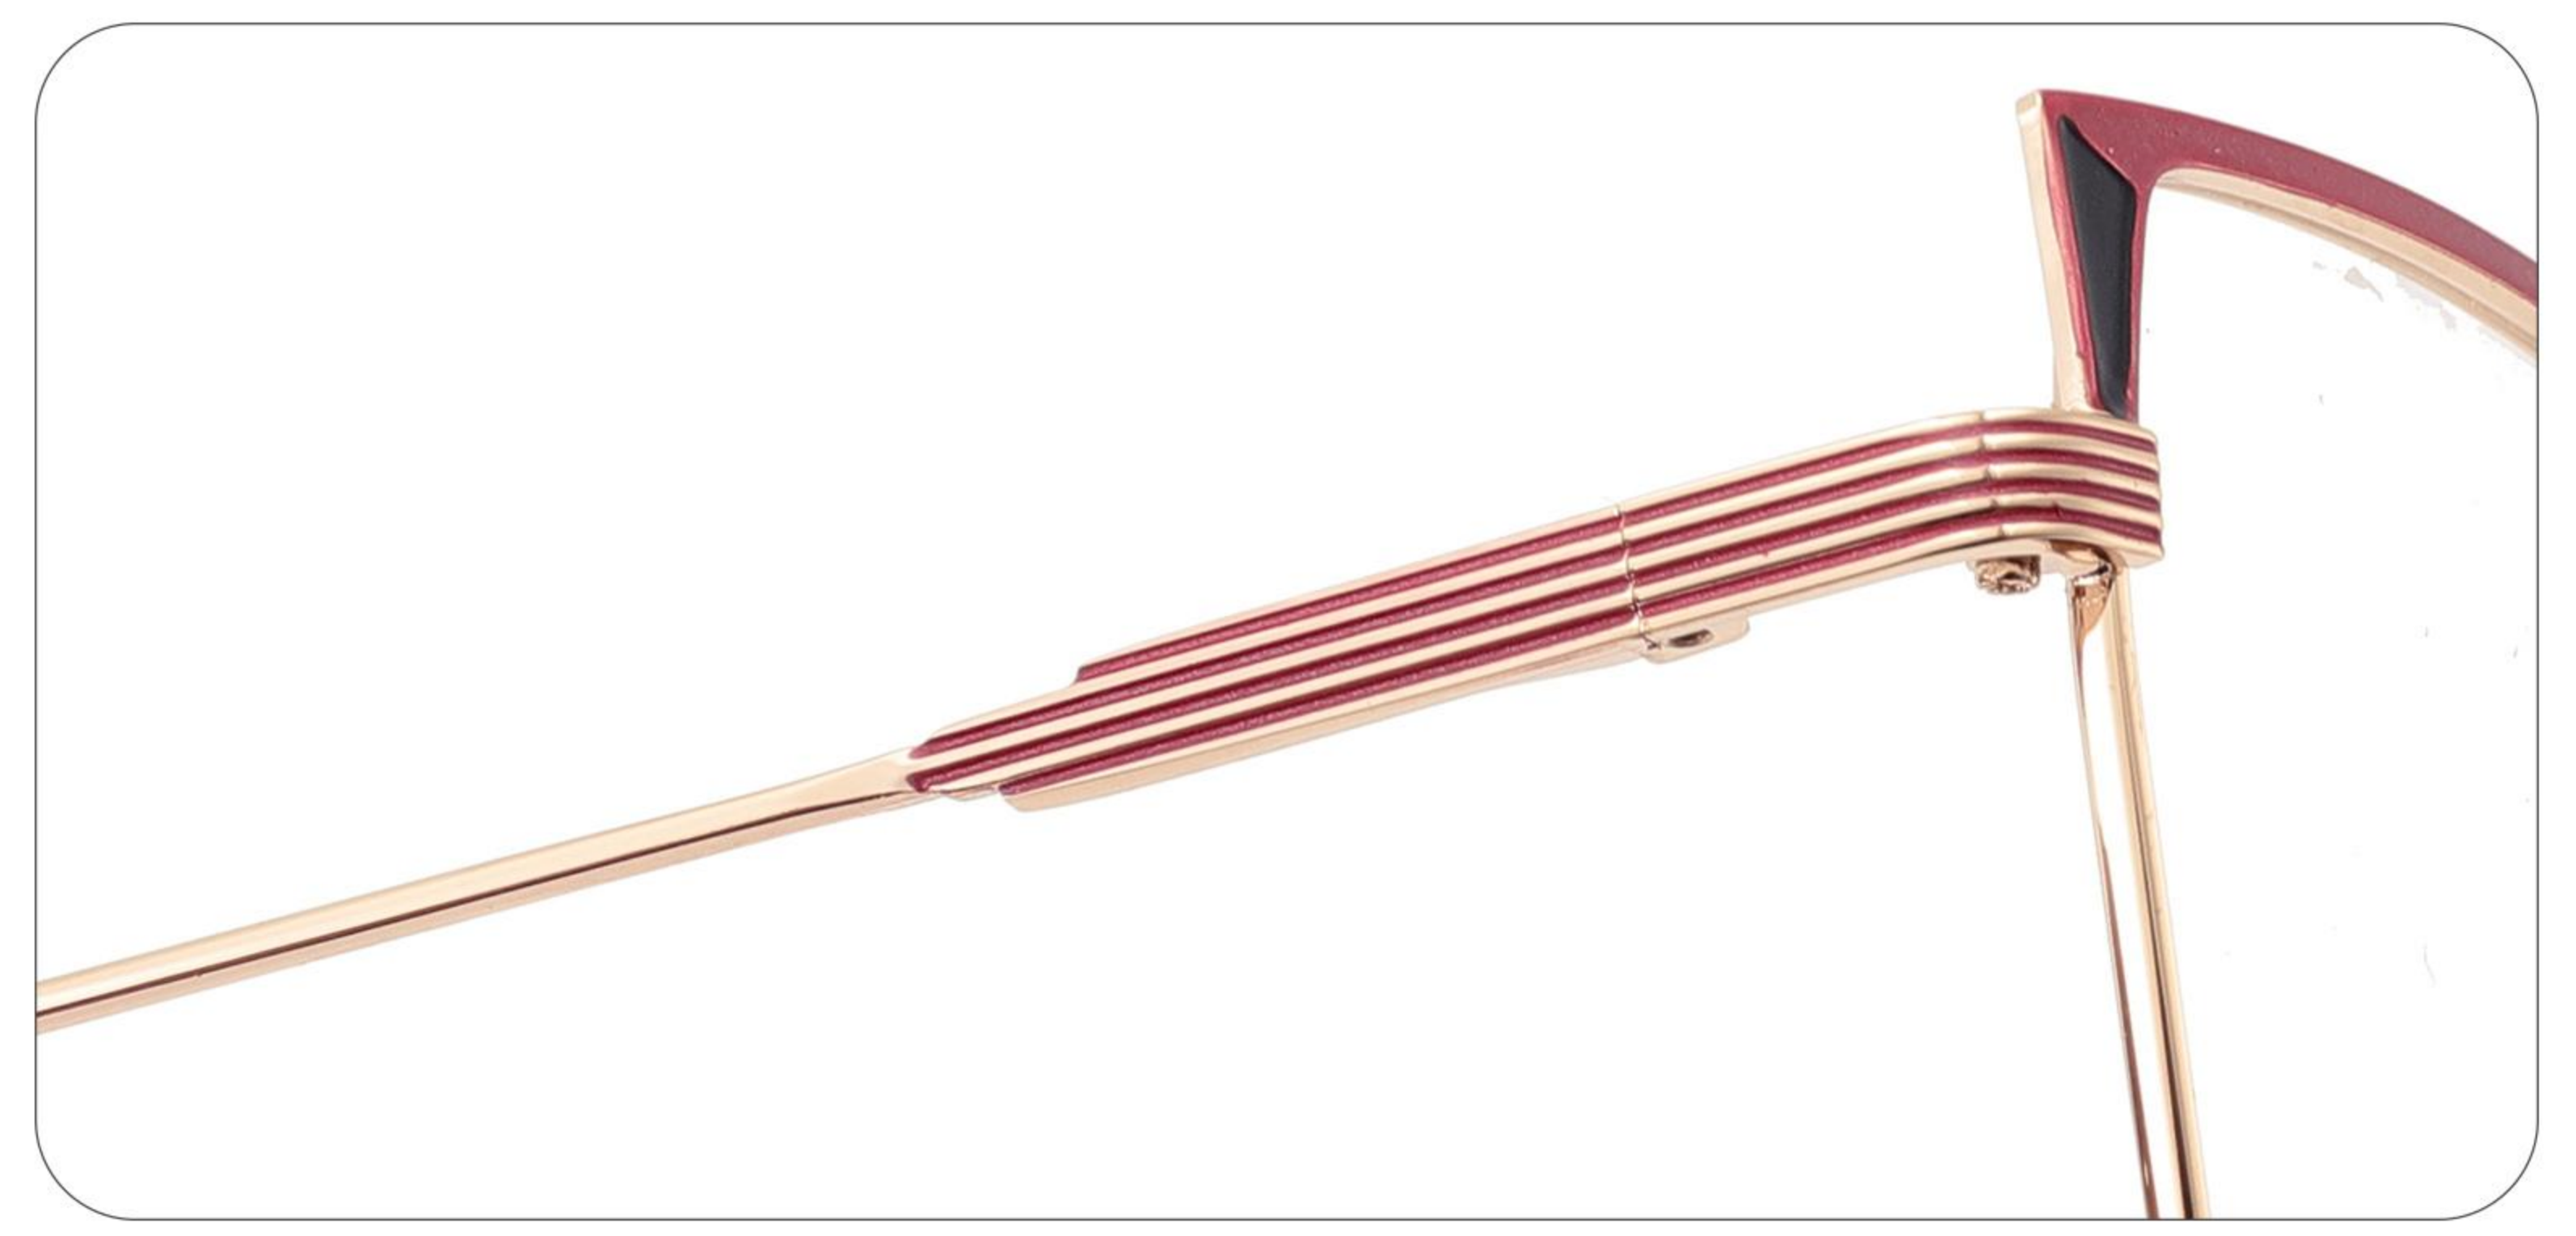

NEW STYLE

GLOBAL DEBUT

MODEL: CH9025

 SIZE: 55-16-142

MATERIAL: METAL

C1 BLACK

C2 LIGHT PINK

C3 PURPLE

C4 BROWN

C5 DEEP PINK

NEW STYLE

GLOBAL DEBUT

MODEL: CH9026

 SIZE: 54-16-142

MATERIAL: METAL

C1 BLACK