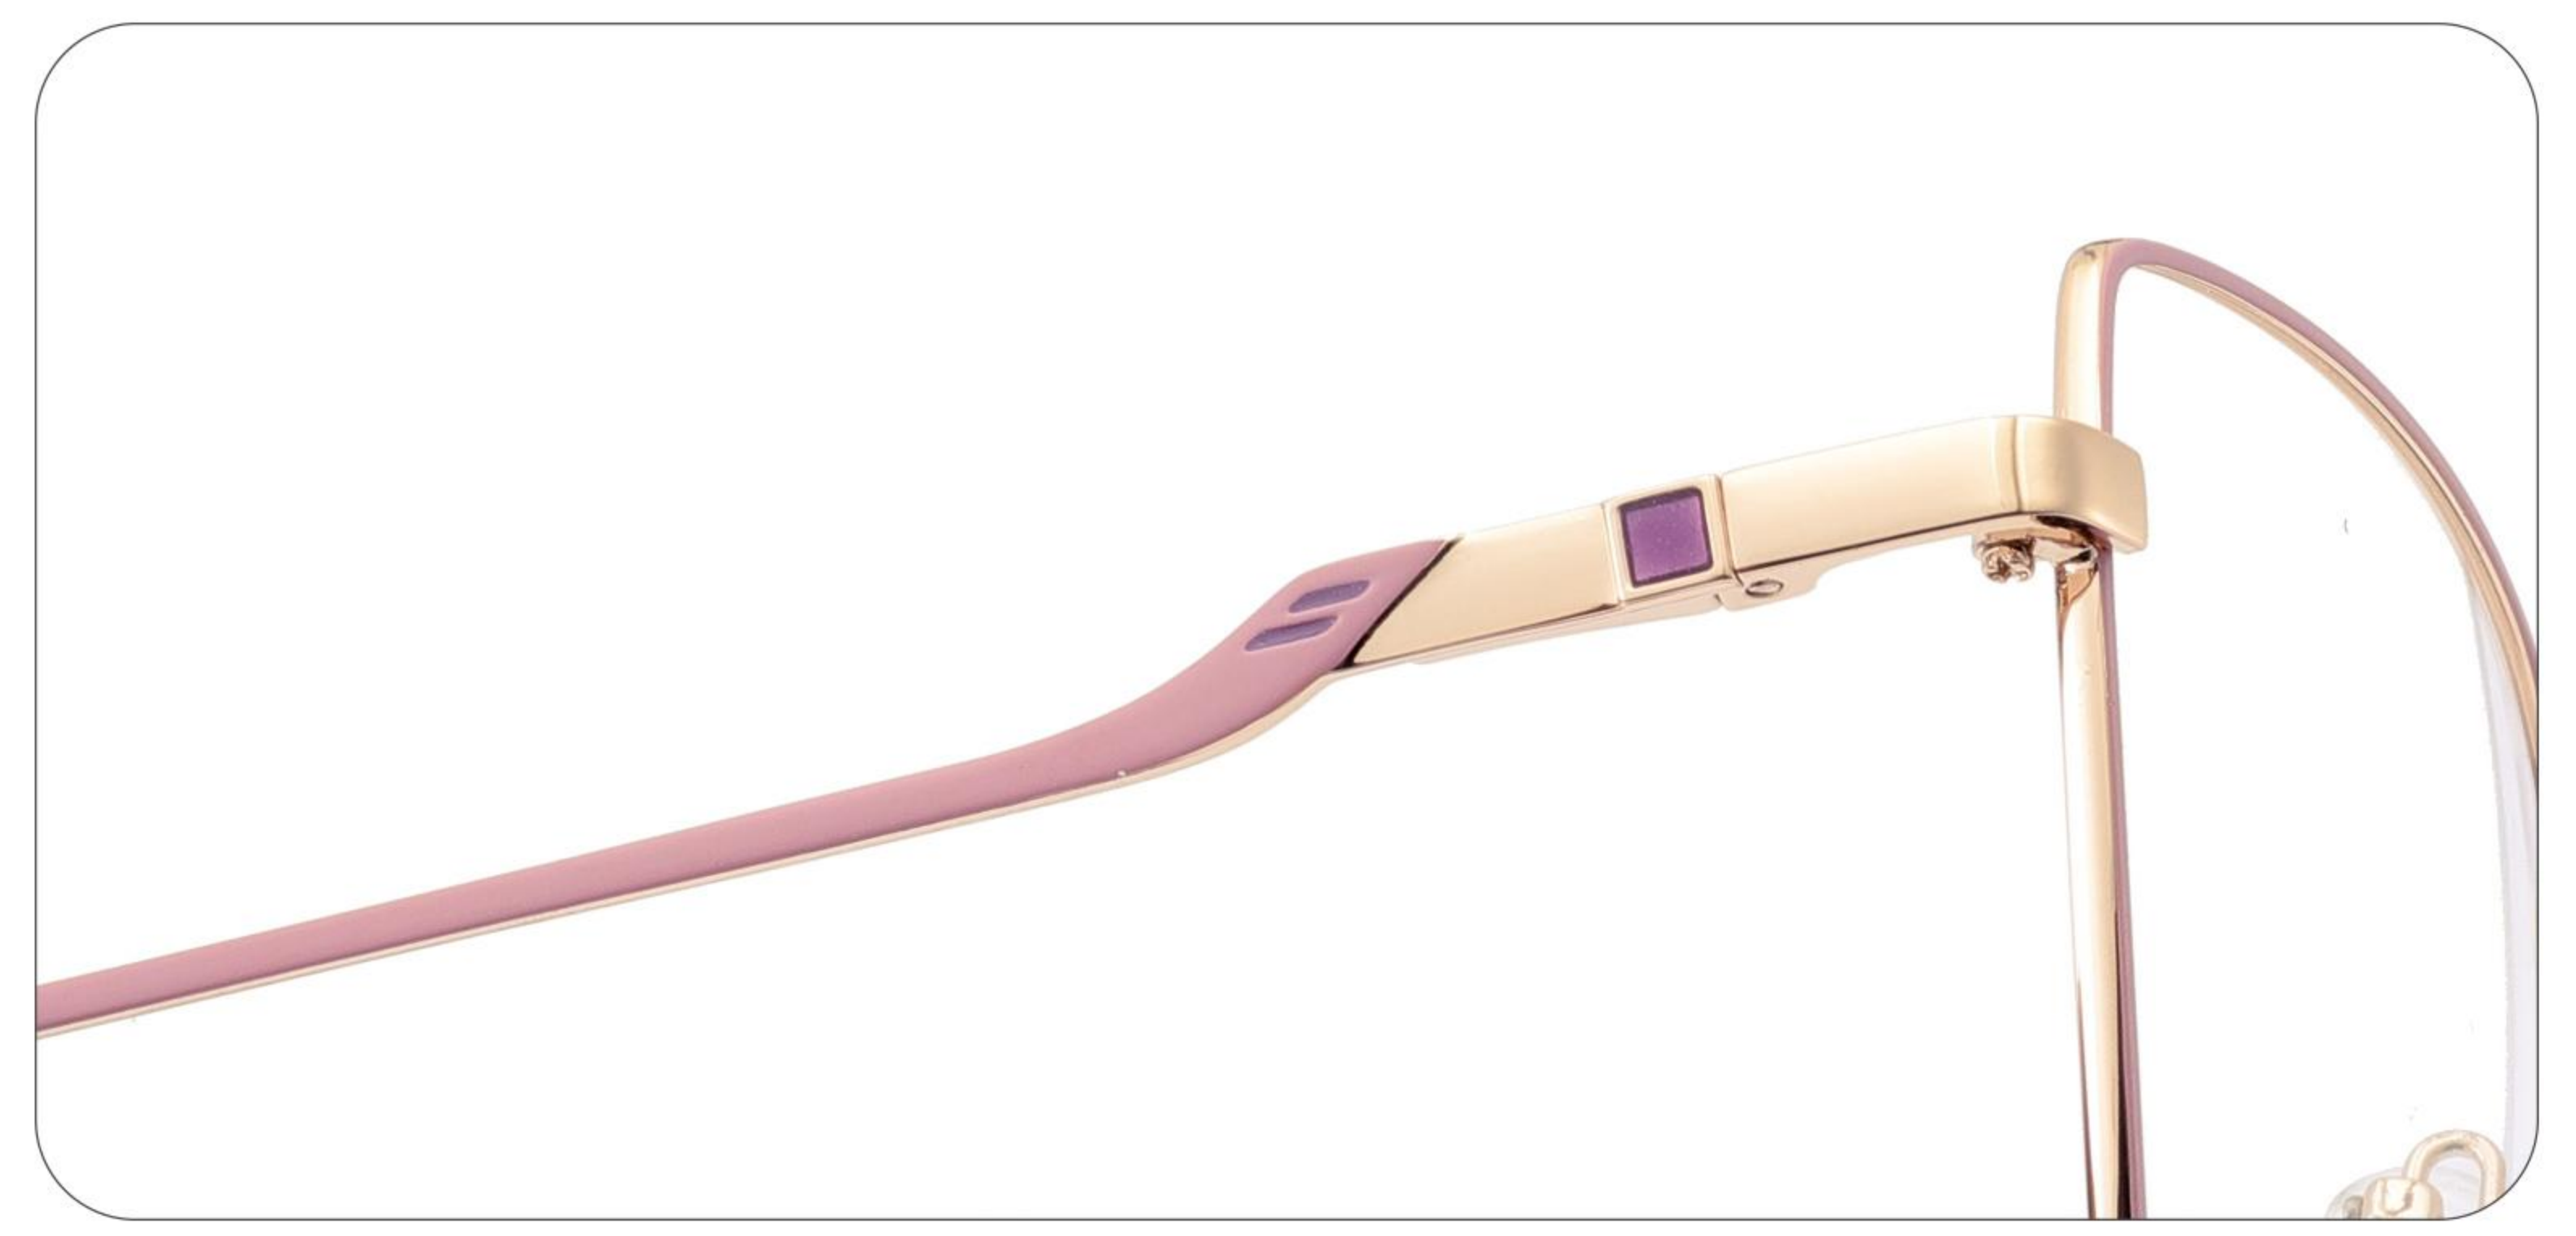

MODEL: CH9016

 SIZE: 55-16-142

MATERIAL: METAL

C1 BLACK

C2 LIGHT PINK

C3 PURPLE

C4 BROWN

C5 DEEP PINK

NEW STYLE

GLOBAL DEBUT

MODEL: CH9017

 SIZE: 54-16-142

MATERIAL: METAL

C1 BLACK

C2 LIGHT PINK

C3 PURPLE