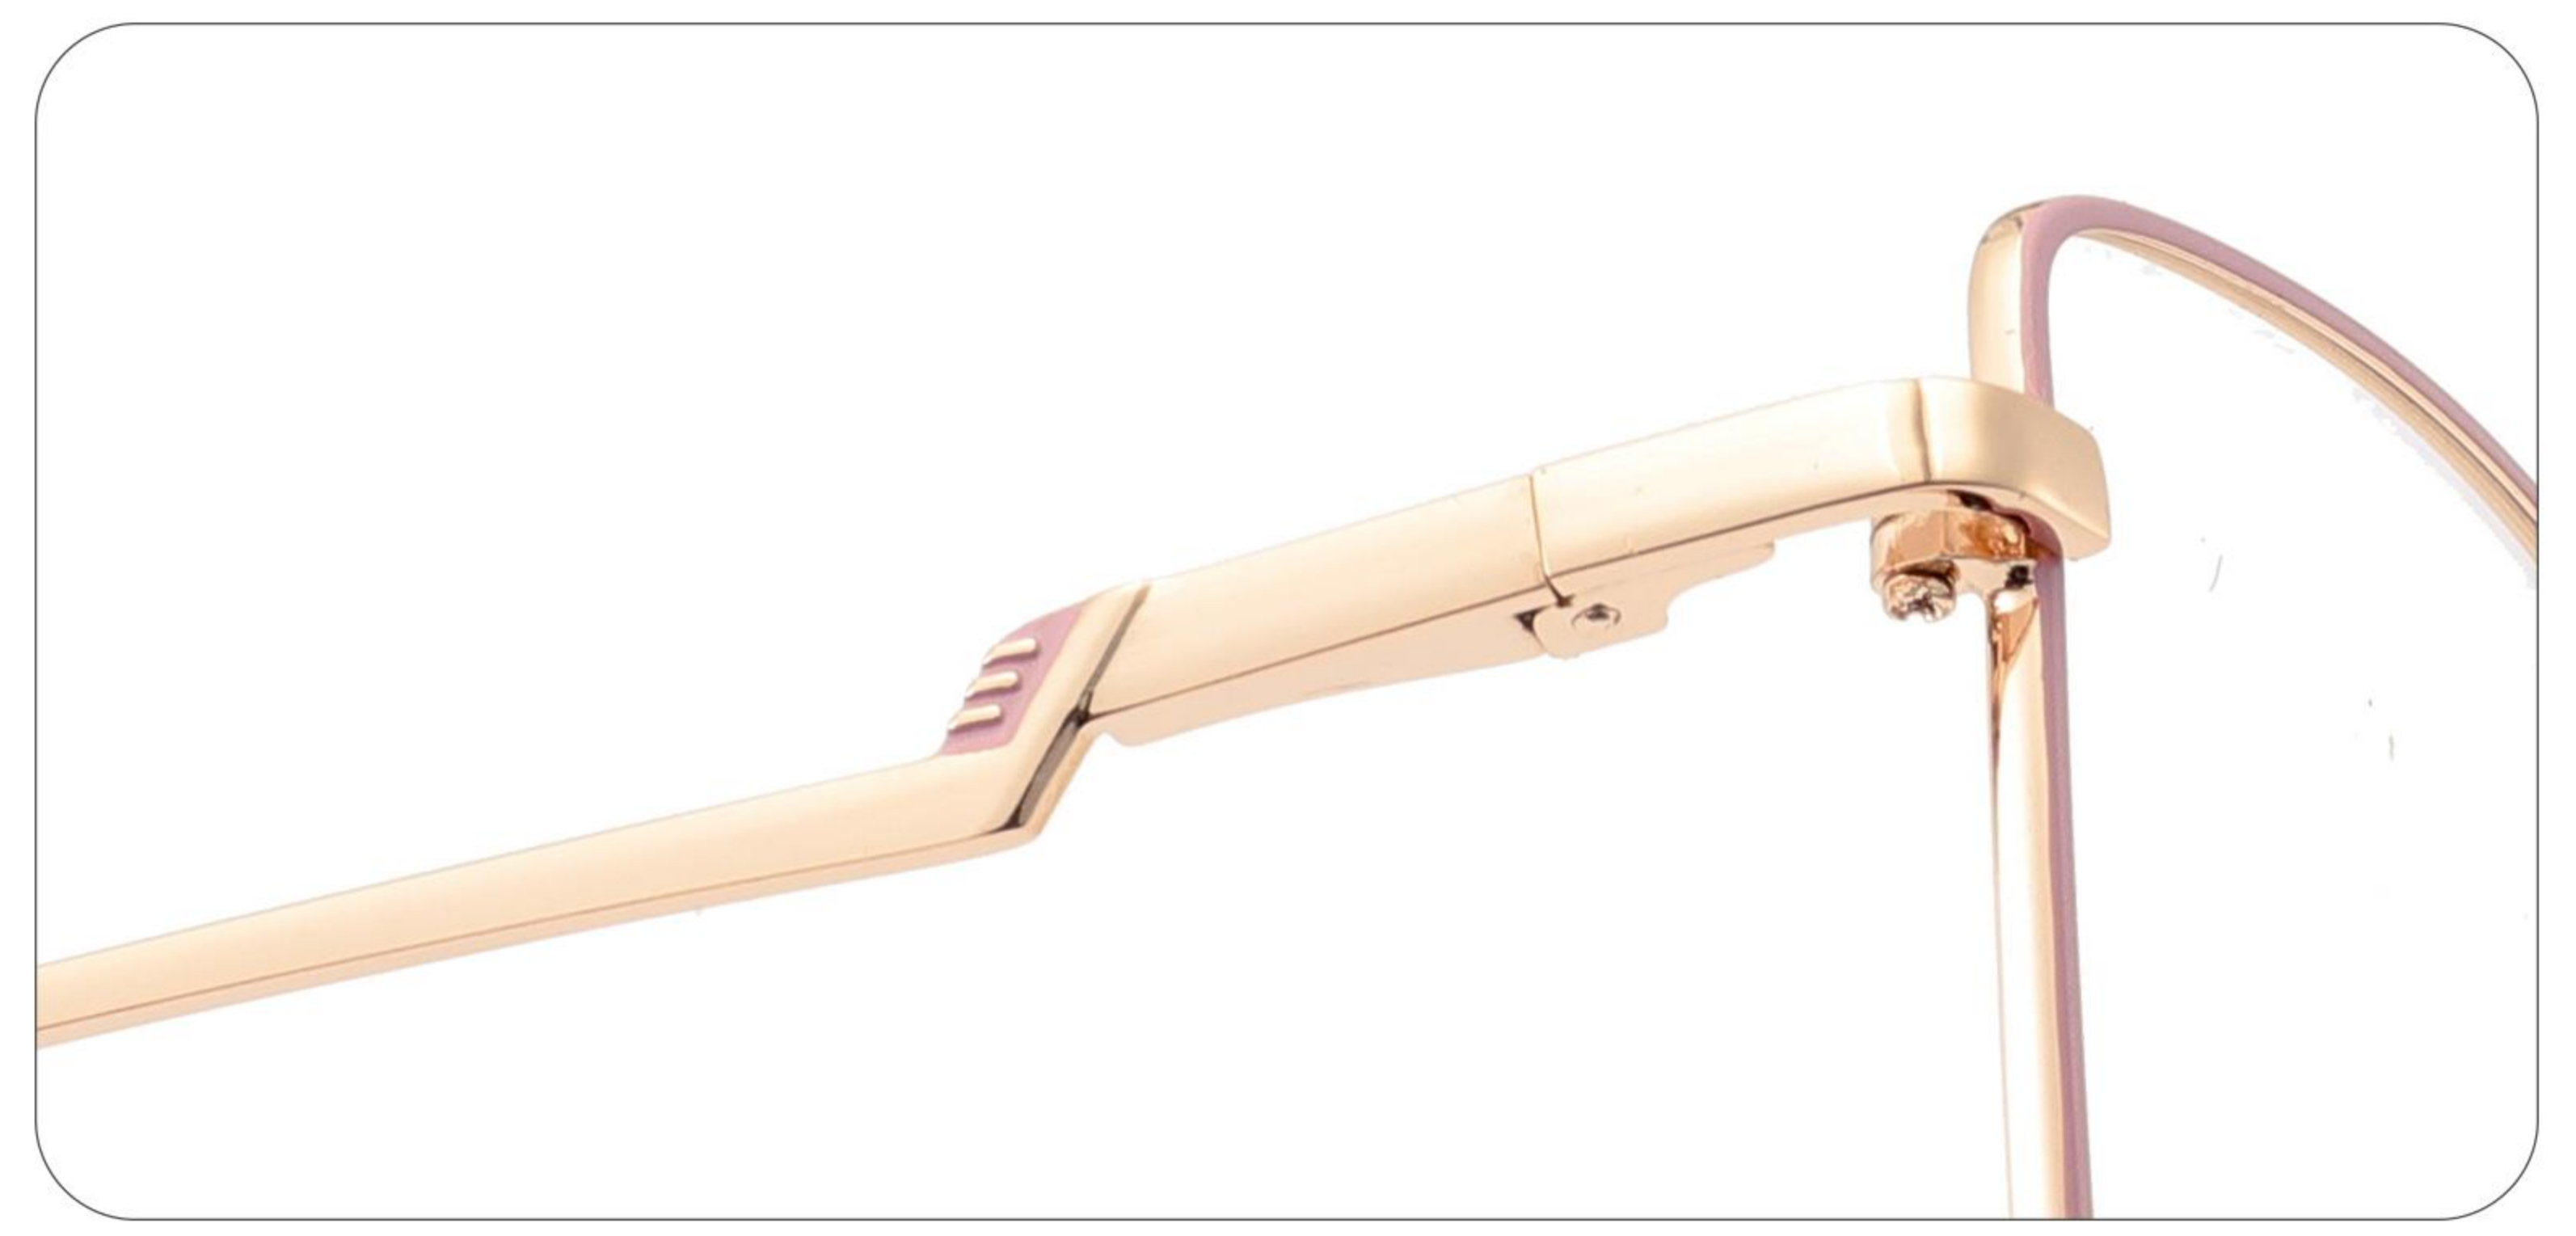

C4 BROWN

C5 DEEP PINK

NEW STYLE

GLOBAL DEBUT

MODEL: CH9010

 SIZE: 53-17-140

MATERIAL: METAL

C1 BLACK

C2 LIGHT PINK

C3 PURPLE

C4 BROWN

C5 DEEP PINK

NEW STYLE

GLOBAL DEBUT

MODEL: CH9011

 SIZE: 54-16-145

MATERIAL: METAL

C1 BLACK

C2 LIGHT PINK

C3 PURPLE

C4 BROWN

C5 DEEP PINK

NEW STYLE

GLOBAL DEBUT

MODEL: CH9012

 SIZE: 52-16-140

MATERIAL: METAL

C1 BLACK

C2 LIGHT PINK

C4 BROWN

C5 DEEP PINK

C5 DEEP PINK