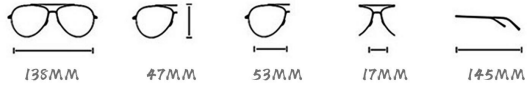

METAL

XCT

MODEL
XCT-804

53017-145