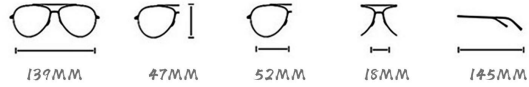

METAL

XCT

MODEL
XCT-803

52018-145