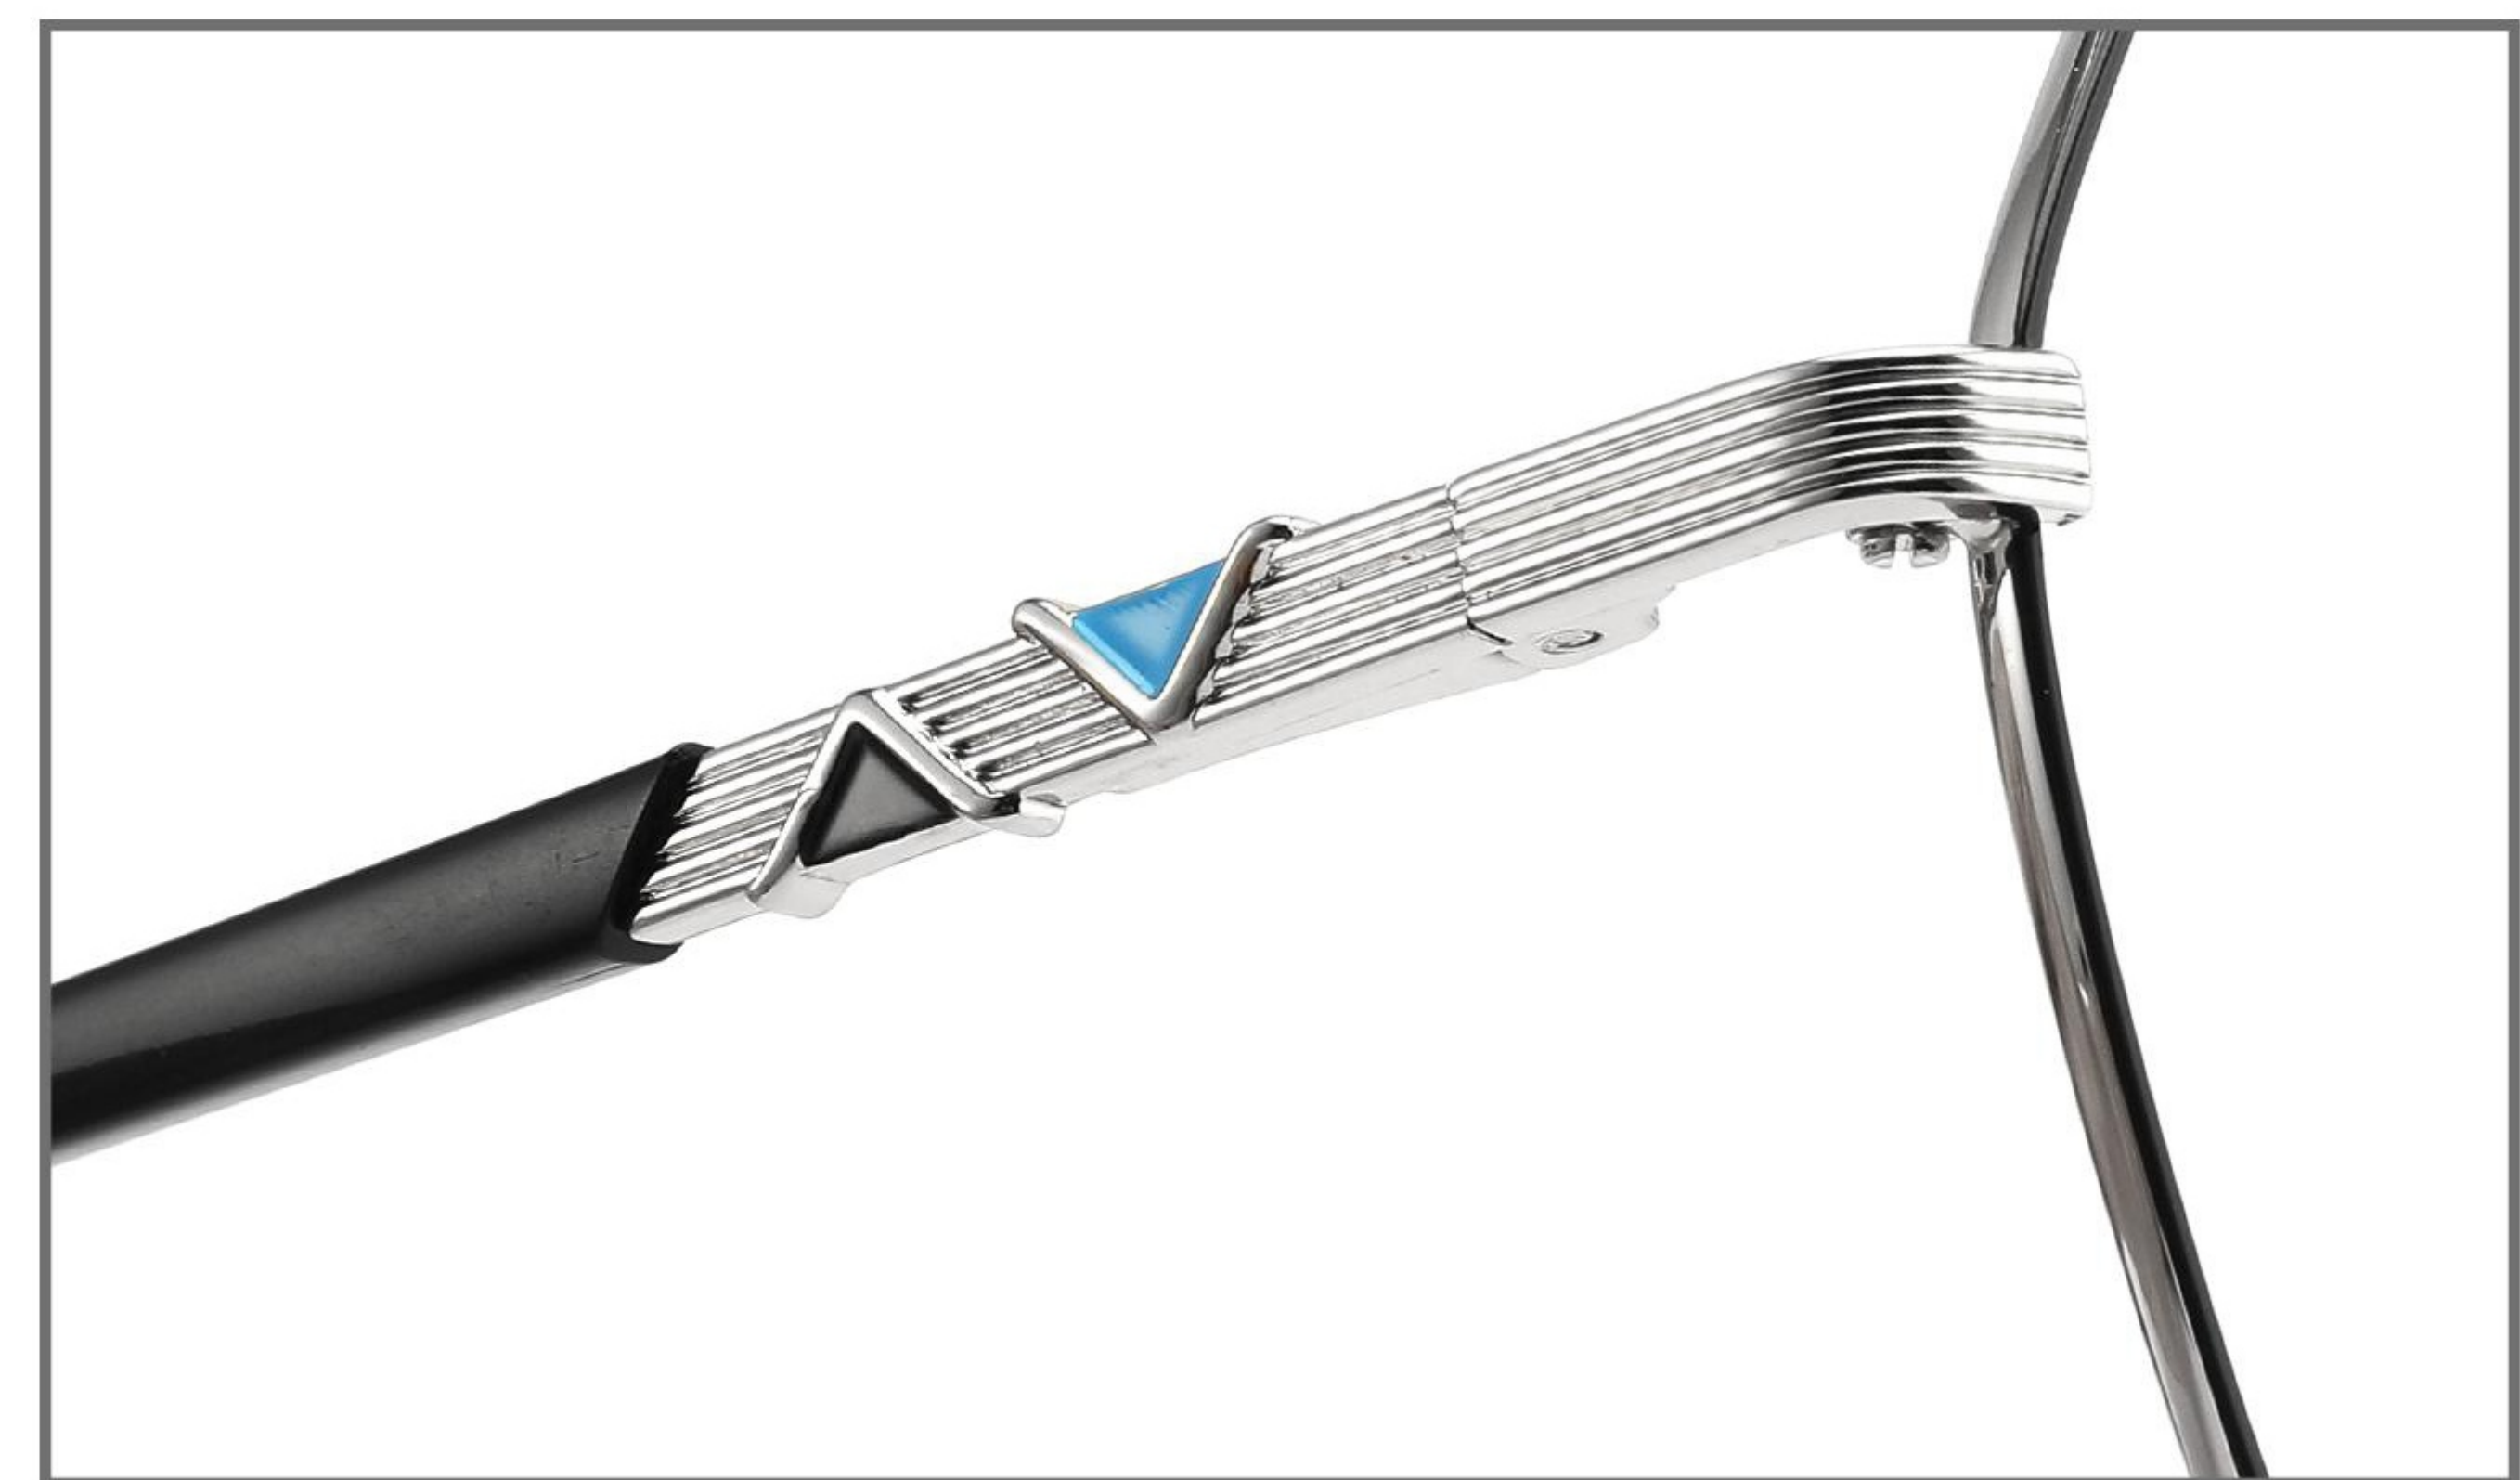

C4.BROWN GOLD

DETAIL DISPLAY