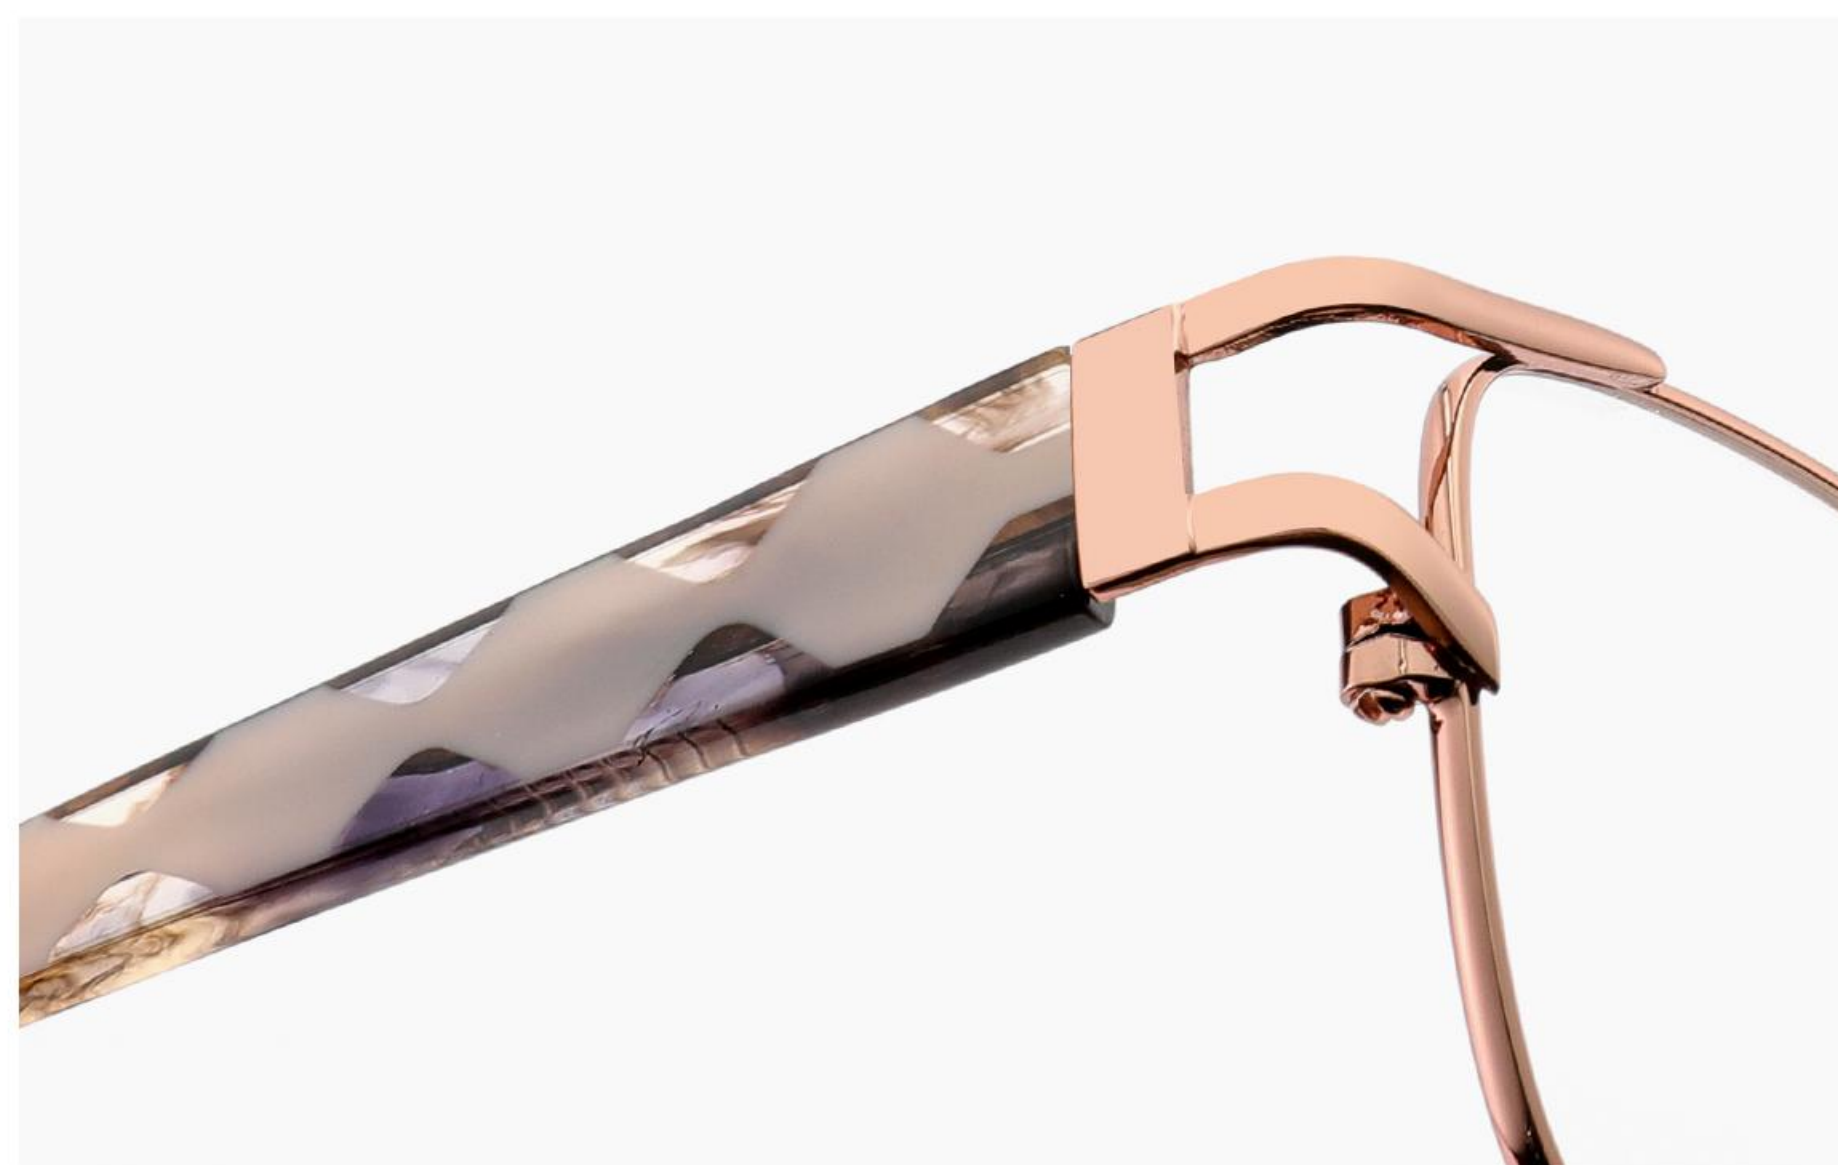

METAL

MODEL
RD9003

SIZE
53-17-140