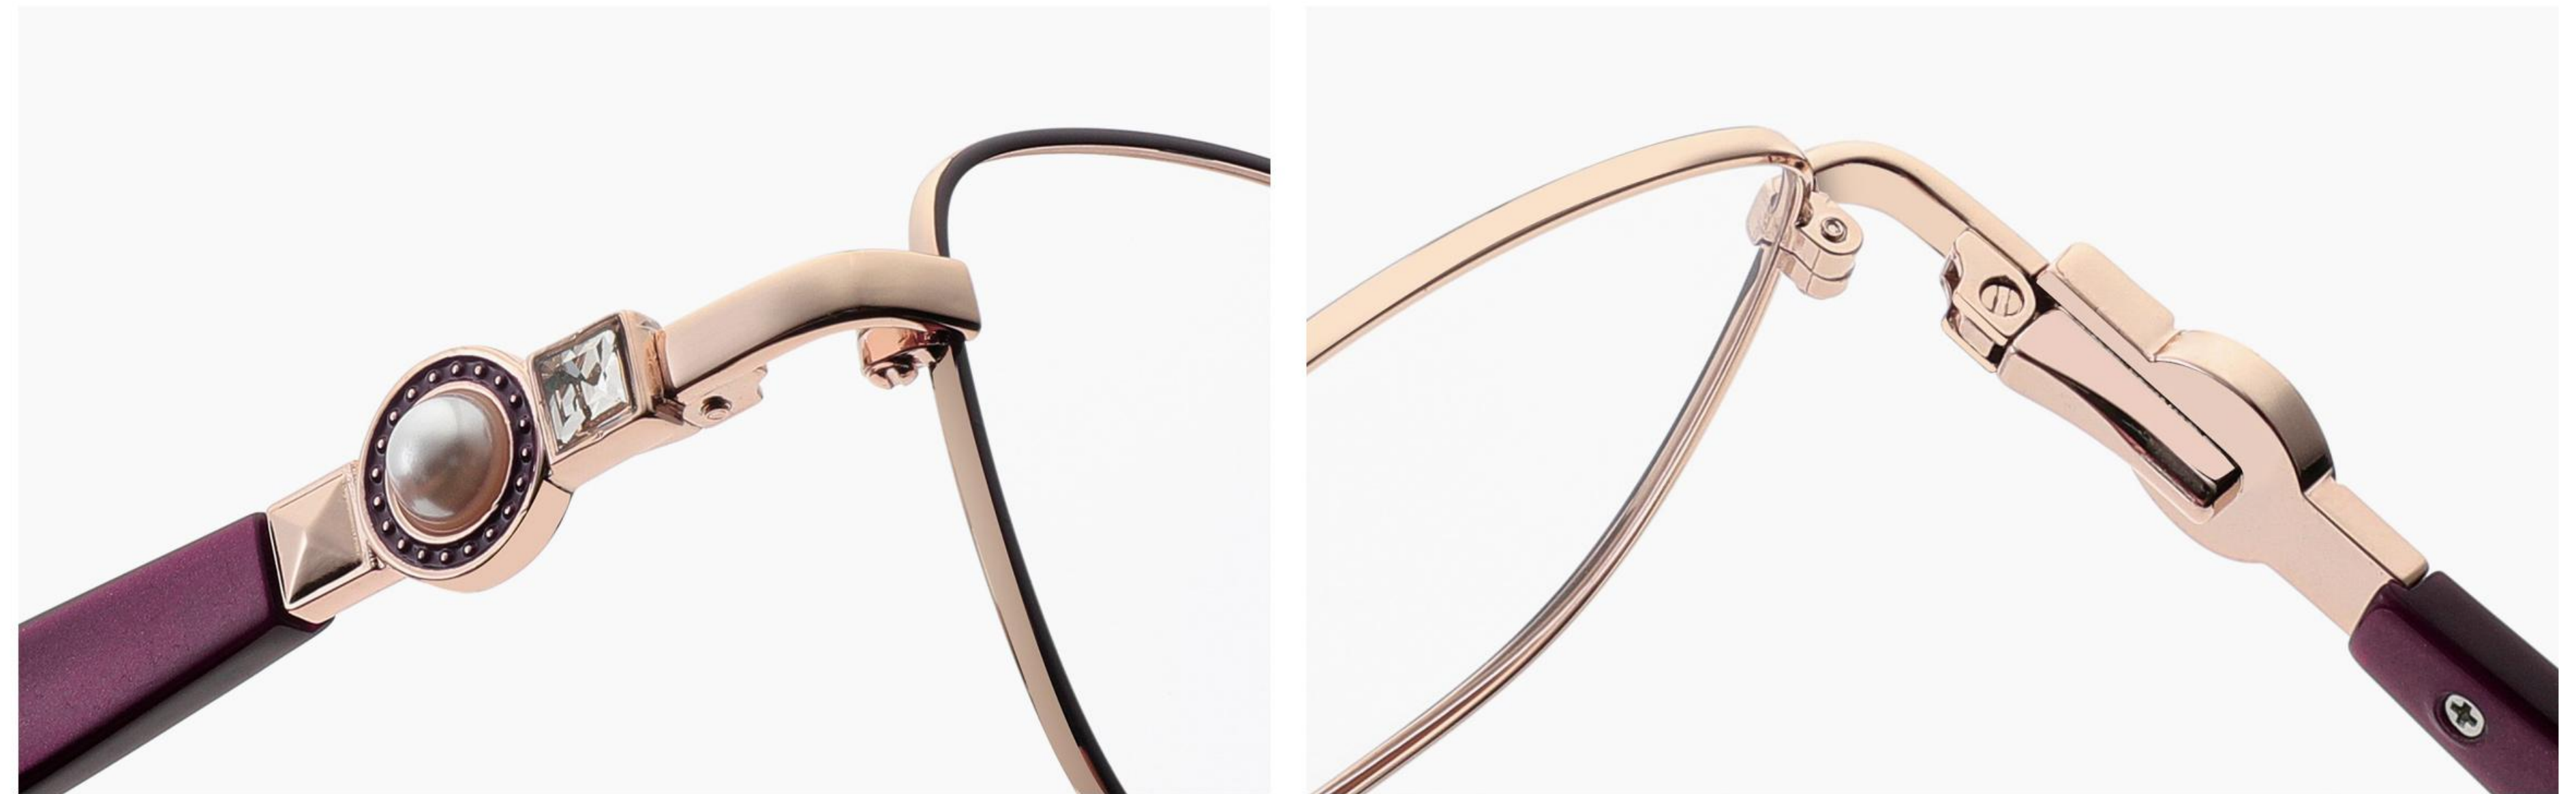

METAL

MODEL

9015

SIZE

53-17-140

THE LATEST STYLE