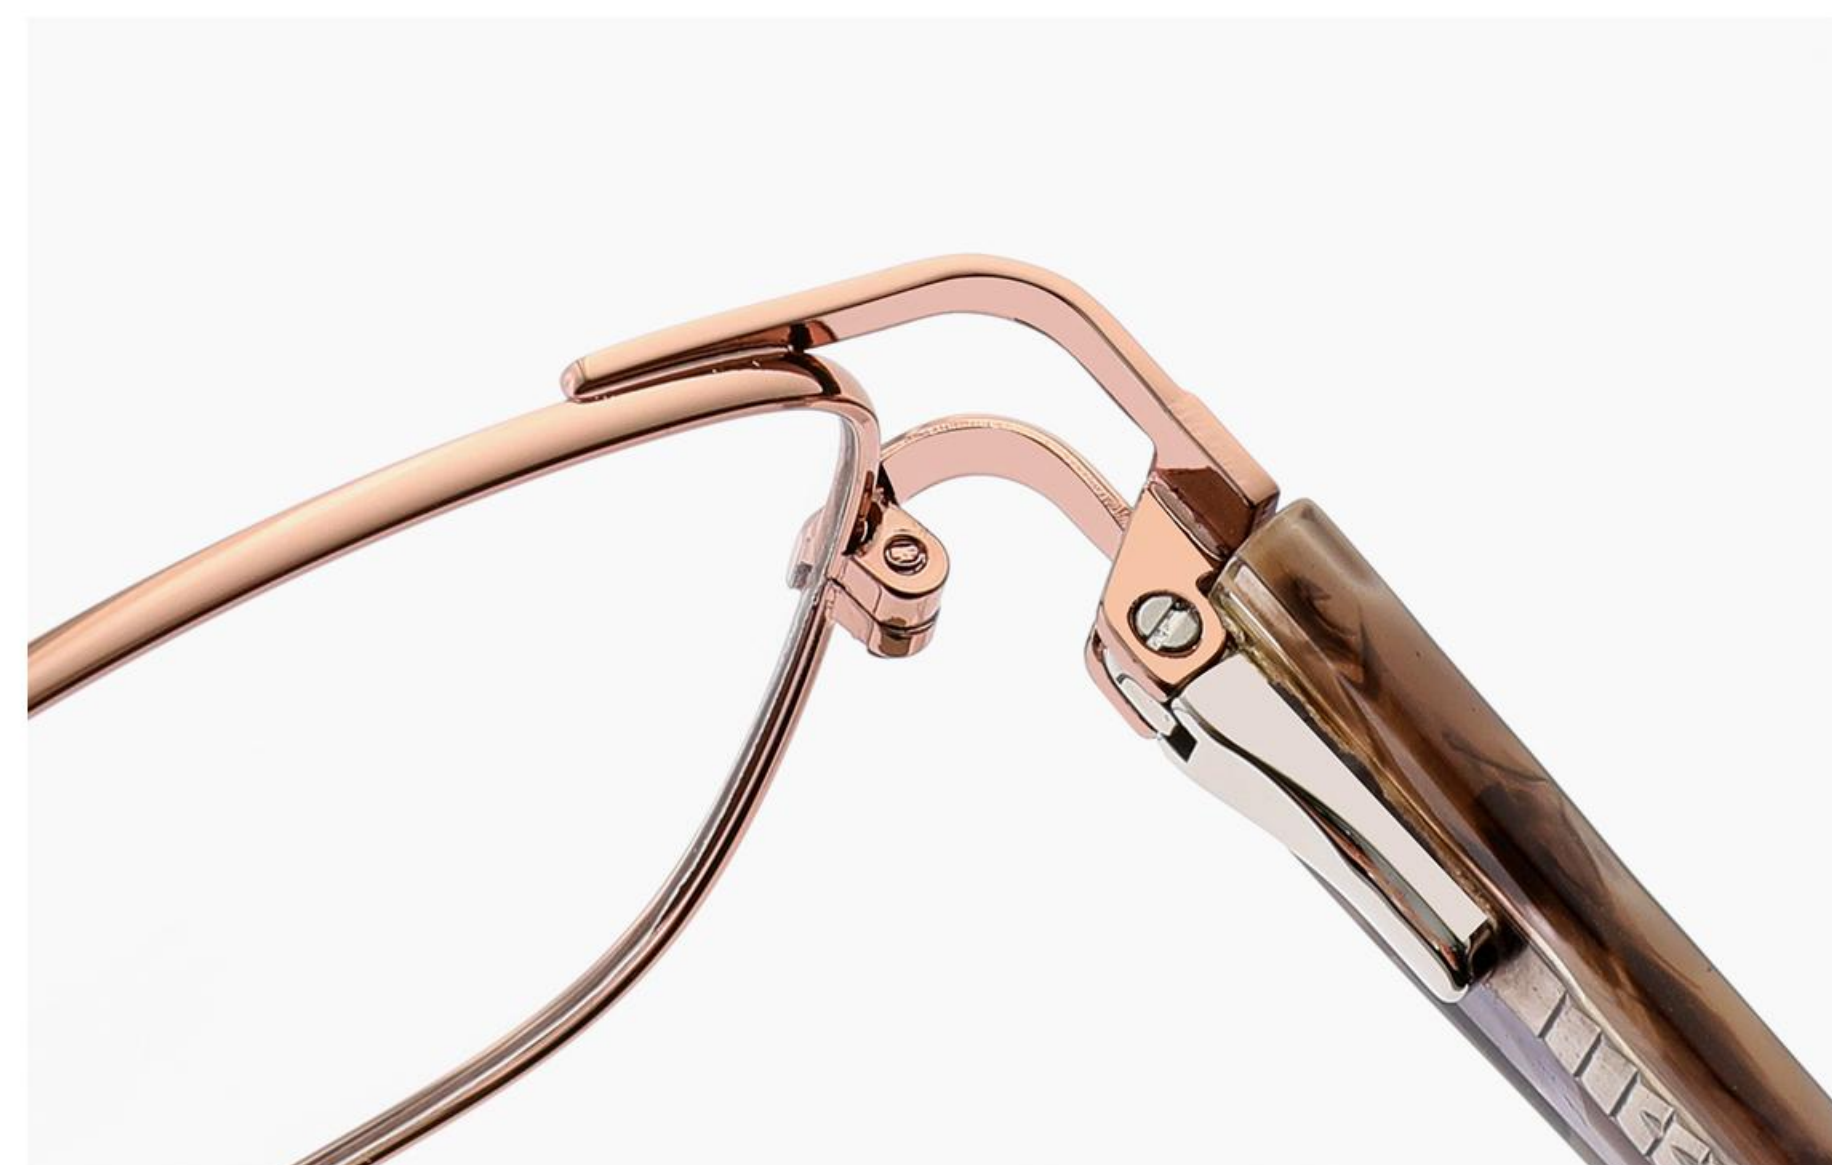

MODEL
RD9002

SIZE
53-17-140

THE LATEST STYLE

C1

C2

C3

C4

METAL

MODEL
RD9003

SIZE
53-17-140

THE LATEST STYLE

METAL

MODEL
RD9005

SIZE
53-17-140

THE LATEST STYLE

METAL

MODEL
RD9006

SIZE
53-17-140

THE LATEST STYLE

METAL

MODEL
RD9007

SIZE
53-18-140

THE LATEST STYLE

C1

MODEL
RD9010

SIZE
54-17-140

THE LATEST STYLE

C1

C2

C3

C4

METAL