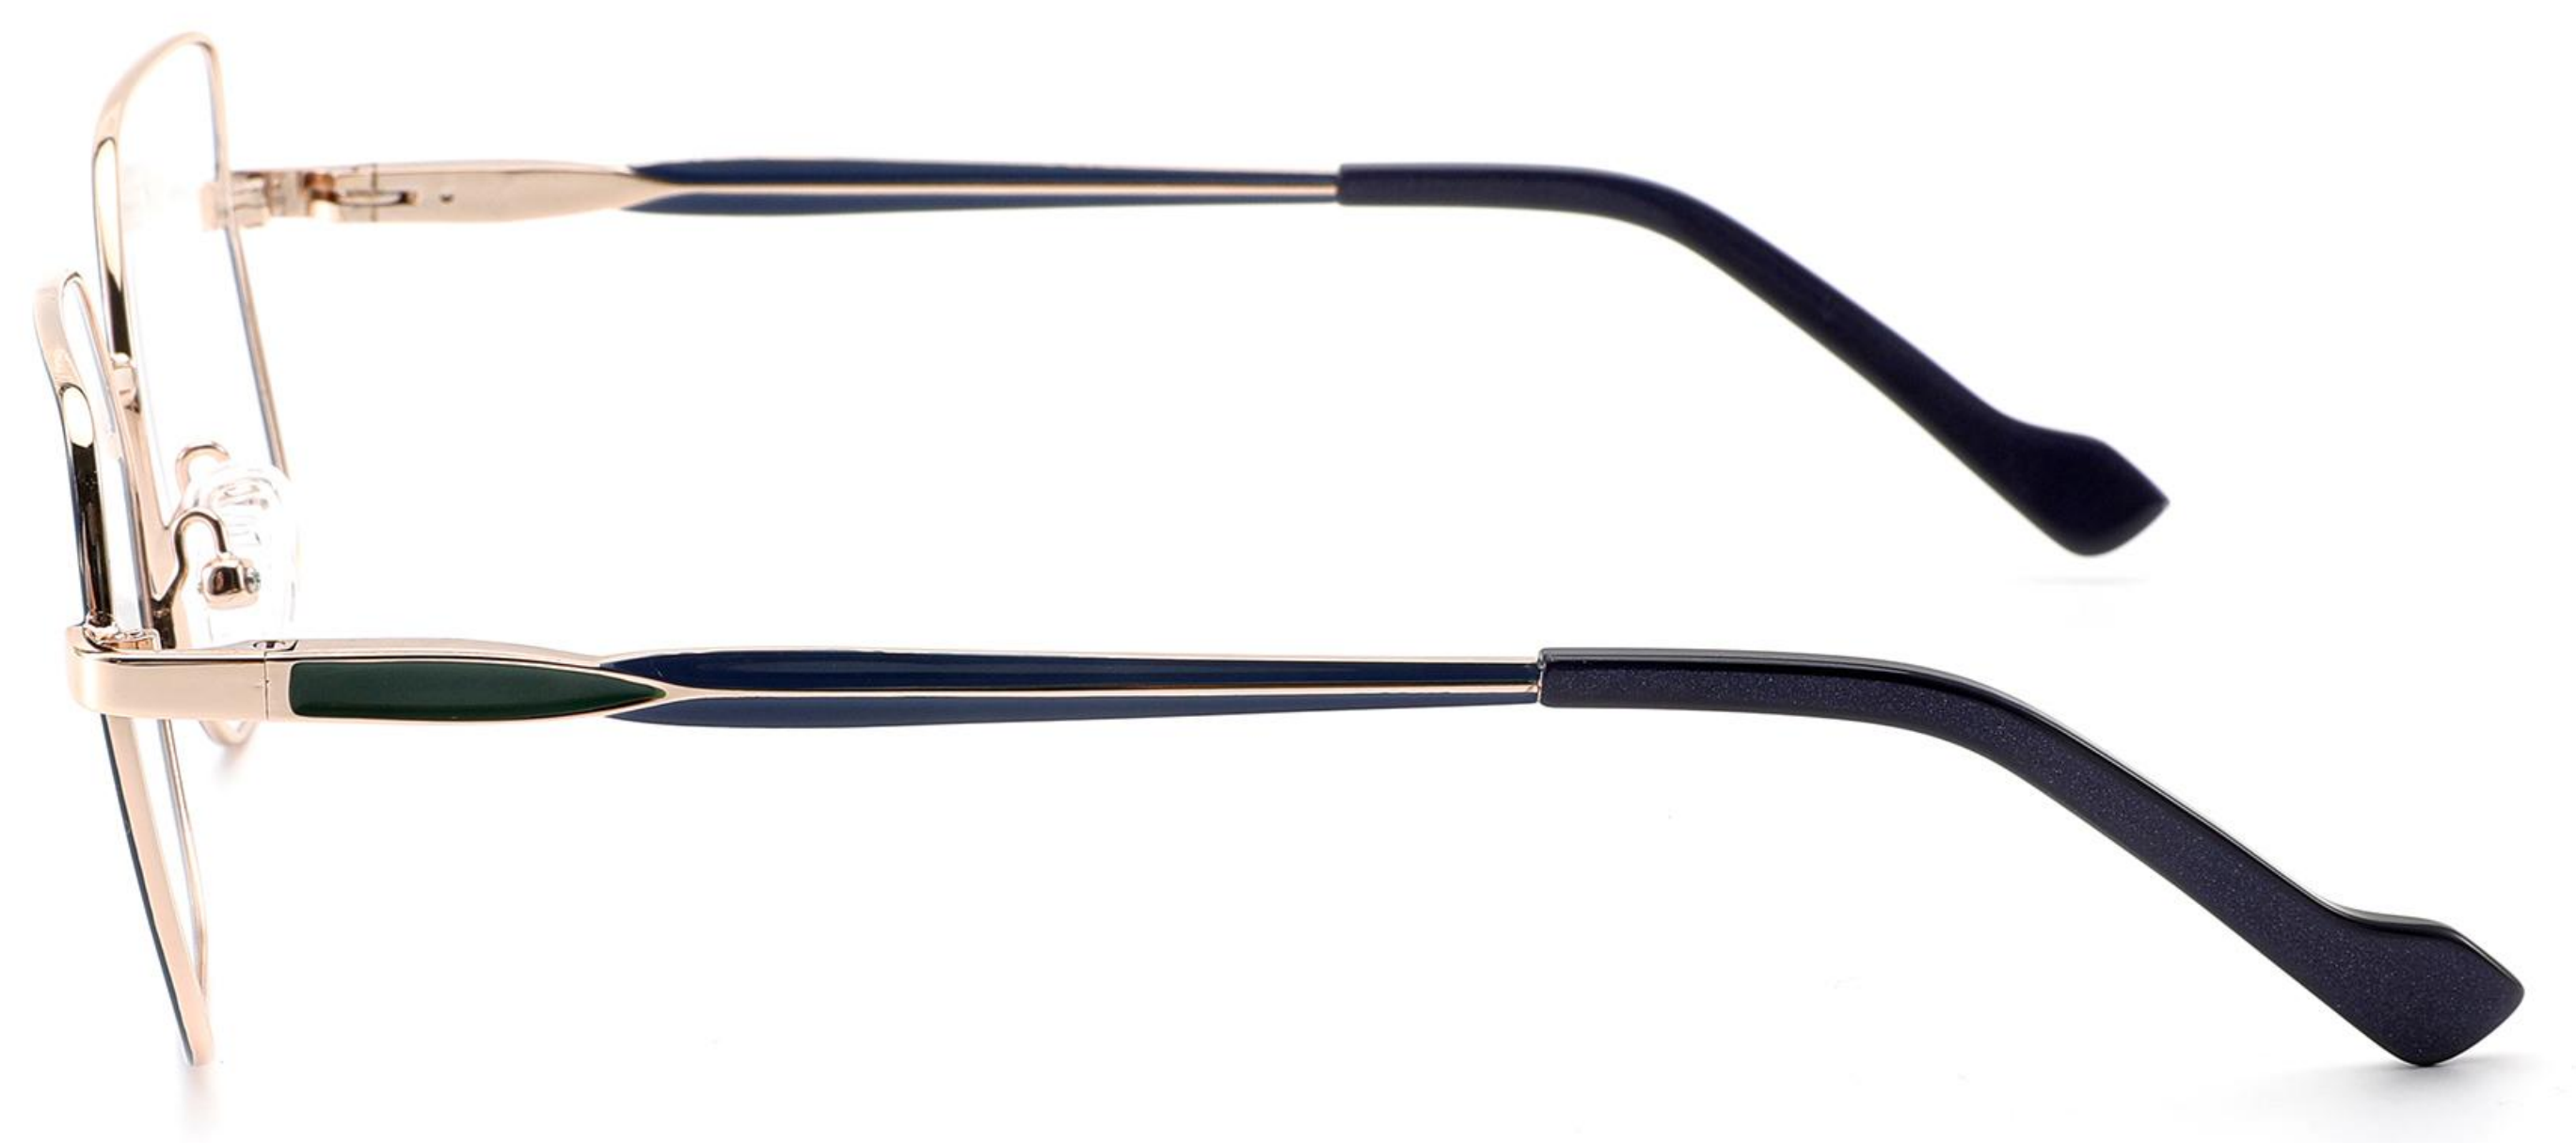

METAL

MODEL
RD9040

SIZE
55-17-140

THE LATEST STYLE

C1

C2

C3

C4

C5

METAL

MODEL
RD9041

SIZE
54-16-140

THE LATEST STYLE

C1

C2

C3

C4

C5

METAL

MODEL
RD9042

SIZE
53-18-140

THE LATEST STYLE

C1

C2