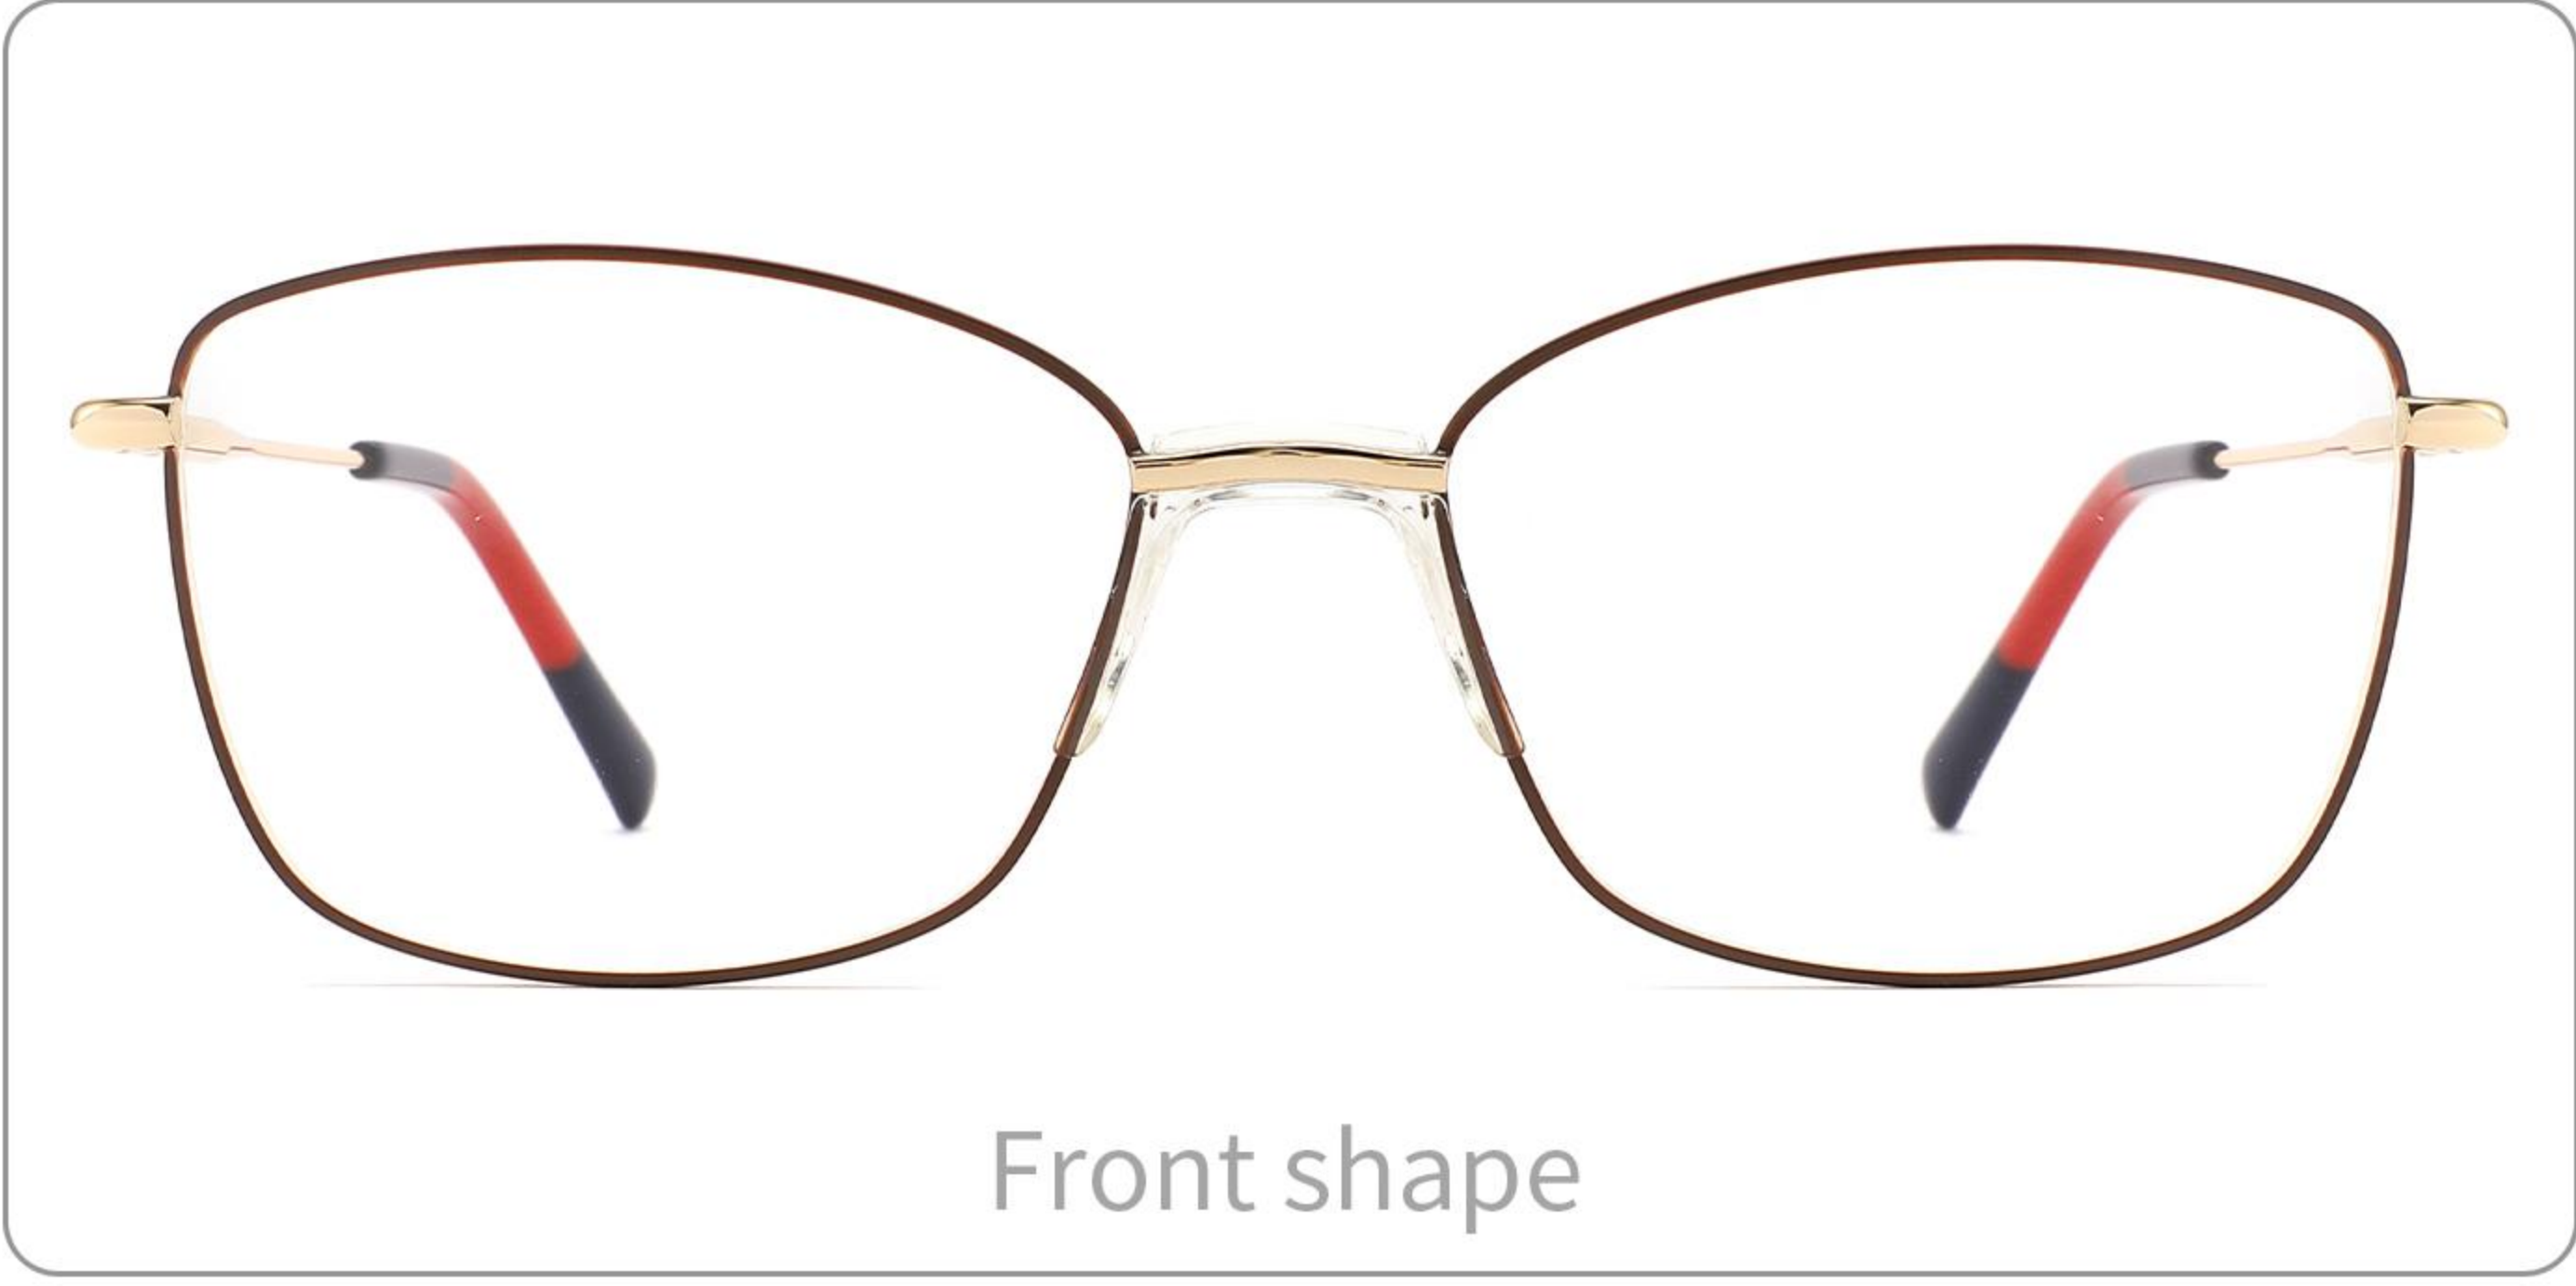

METAL

SH2969

Size: 52□16-140

Fashion Style

NEW